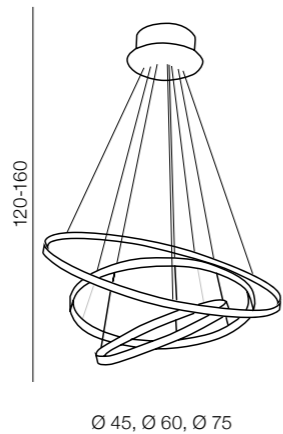

2 GOLD

3 CHROME

Wheel XXL LED

- 1 AZ3137 (black)
- 2 AZ3138 (gold)
- 3 AZ3417 (chrome)

LED 190W 11400lm 3000K
metal/acrylic

1 GOLD

2 BLACK

3 CHROME