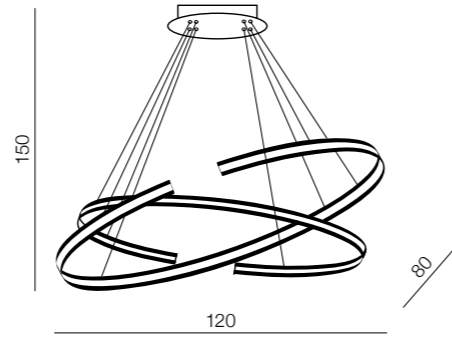

Alessia XL dimm LED

AZ3356

(black)

LED 100W 8500lm 3000K dimmable
metal/plastic