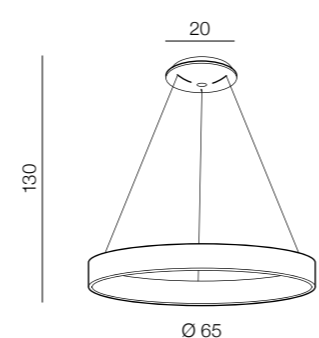

Silvam 65 pendant LED
AZ2699
(natural exotic wood+wh)
LED 50W 3250lm 3000K
wood/acrylic