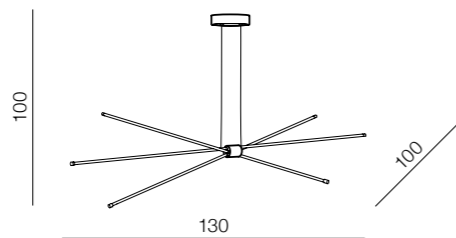

Sandra 3 dimm LED

AZ3352

(black)

LED 48W 4800lm 3000K dimmable
glass/acrylic

Arms spread adjust

Jax pendant LED

AZ3135

LED 33W 1600lm 3000K
metal/silicone