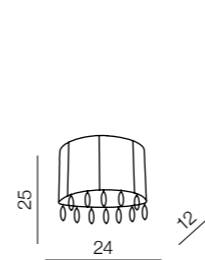

Sidney wall

- 1 AZ0916 WH (white)
- 2 AZ0915 BN (brown)

E14 1x 40W
Fabric/Chrome/Crystal