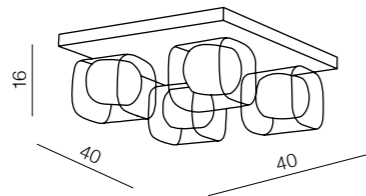

AZ0483
G9 1x 40W
metal/chrome/glass
clear/glass white

Happy 4 top

AZ0485
G9 4x 40W
metal/chrome/glass
clear/glass white