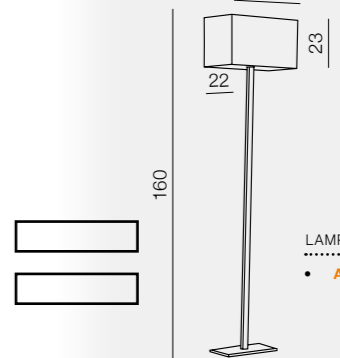

LAMP BODY + SHADES
• AZ1528 + AZ1561 or
+ AZ1560

1 WHITE

2 BLACK

Martens Wall

- 1 AZ1525 (white)
- 2 AZ1556 (black)

E27 1x Max 60W
metal/ fabric

Martens Wall LED

- 1 AZ1526 (white)
- 2 AZ1558 (black)