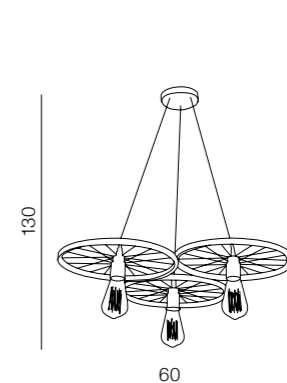

- 1 **AZ1884** (black)
1x E27 60W
metal/wood
- 2 **AZ1582** (white)

Ranch

203

Ranch wall
AZ1651
(black)
E27 60W
metal

Ranch 1
AZ1648
(black)
E27 60W
metal

Ranch 3
AZ1649
(black)
3x E27 60W
metal

Ranch 6
AZ1650
(black)
6x E27 60W
metal