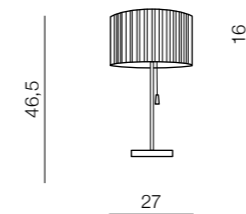

2 WHITE

3 BLACK

Penelopa table

- 1 **AZ2391** (grey)
- 2 **AZ2392** (white)
- 3 **AZ2393** (black)

E27 1x MAX 60W
metal/fabric

Penelopa floor

- 1 **AZ2399** (grey)
- 2 **AZ2400** (white)
- 3 **AZ2398** (black)