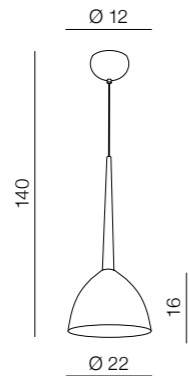

Eliza 1

AZ3334

(black)

E27 1xMax 60W only LED
metal/glass