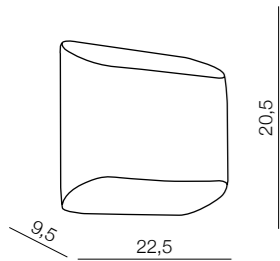

Rosa

331

Pancake

- 1 AZ0112 (black)
- 2 AZ0113 (amber)
- 3 AZ0114 (white)
- 4 AZ0136 (red)

G9 2x 40W
metal/glass