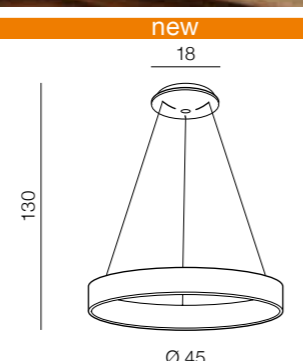

Silvam 45 pendant LED
AZ3344
(natural wood)
LED 30W 2550lm 3000K
metal/wood