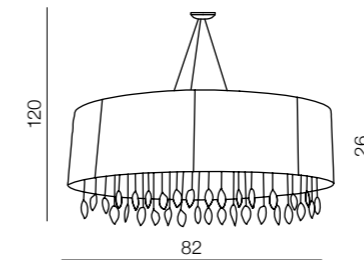

Sidney oval

- 1 AZ0757 WH (white)
- 2 AZ0914 BK (black)
- 3 AZ1839 BN (brown)

E14 6x 40W
Fabric/Chrome/Crystal