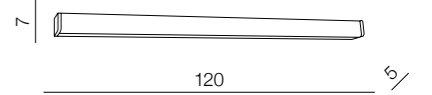

Peter 120 LED

- 1 AZ2087 chrome (3000K 1562lm)
- 2 AZ2090 chrome (4000K 1640lm)

LED 24W IP44
aluminium/PC