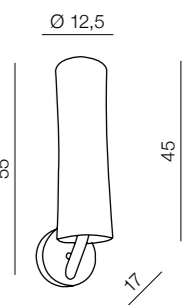

Bamboo wall
AZ2053
LED 24W 3000K 2040lm
non dimmable, no power control
acryl
non dimmable