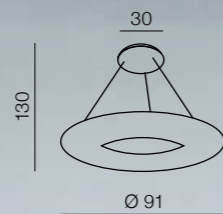

Napoli 91 LED

AZ1317
(white)
LED 120W 3000K 7200 LUMEN
acryl

AZ1318
(white)
LED 7W 3000K 560 LUMEN
acryl