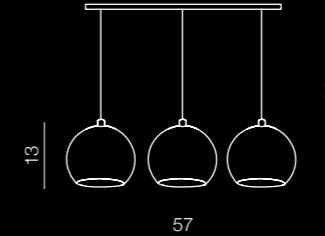

Gulia 3

- 1 **AZ0637** (chrome)
- 2 **AZ0638** (white)
- 3 **AZ0743** (black)

3x GU10 MAX 50W
metal/chrome/balistic glass