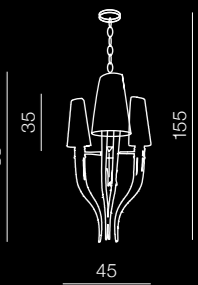

Diablo 3

- 1 AZ0028 (white)
- 2 AZ1345 (black)

6x E14 Only LED 11W
metal/fabric