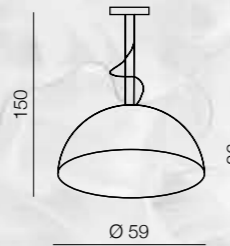

Decora L

- 1 AZ2161 (white)
- 2 AZ2158 (black)

E27 1x MAX 100W
metal/resin