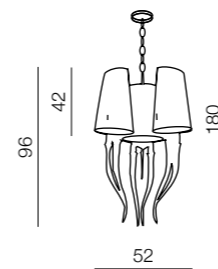

Diablo 3 big

- 1 AZ1232 (white)
- 2 AZ1344 (black)

6x E14 Only LED 11W
metal/fabric