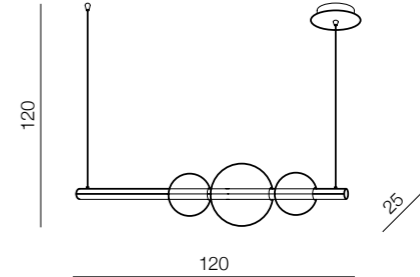

Sandra 3 dimm LED

AZ3352

(black)

LED 48W 4800lm 3000K dimmable
glass/acrylic