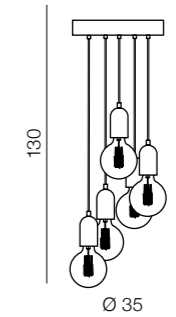

Volta 5

AZ2386

E27 5x MAX 40W
concrete