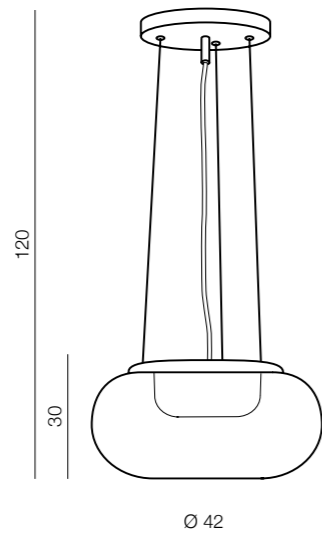

Galactic

new 134

1 CHROME

2 COPPER

White ball

135

Galactic LED

- 1 AZ3160 (chrome)
- 2 AZ3161 (copper)