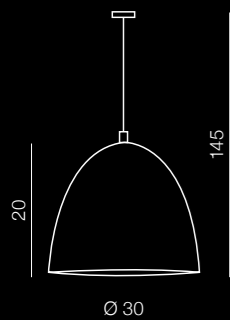

Nelly

194

Nelly

AZ1031
1x E27 60W
concrete/metal