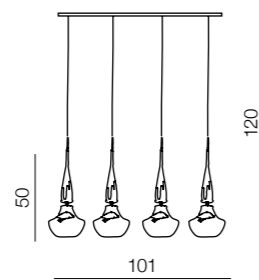

1 WHITE

2 BLACK

Soul

159

Tasos 6

- 1 AZ1883 (white)
- 2 AZ0262 (black)

E14 6x 25W
metal/chrome
glass/black/white

Tasos 4