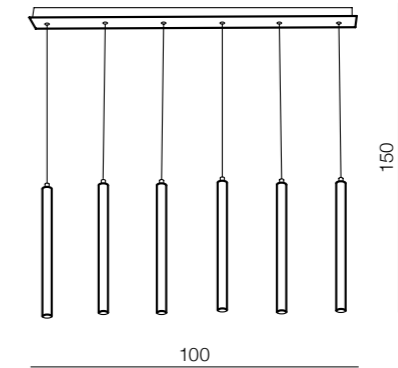

Izolda 6 LED

AZ3340

(black)
LED 30W 2550lm 3000K
metal/wood