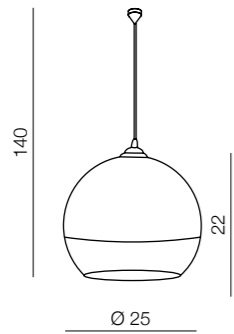

Silver Ball 25

AZ0733
E27 1x 60W
metal/chrome/glass