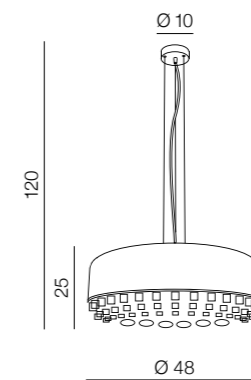

Tarant 48

AZ3162
(black)

E27 3x Max 60W only LED
metal/crystal