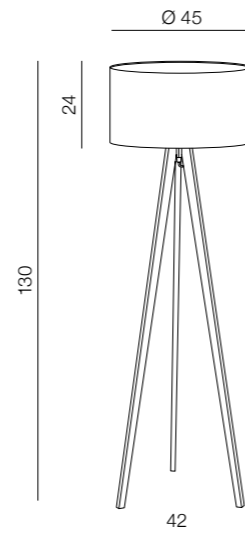

Tripod Wood
LAMP BODY + SHADE
E27 1x60W
natural oak wood fabric

Lamp bodies

+

Shades

=

Bodies + Shades

AZ3670..... Ø 46 (black)

=

AZ3672..... Ø 46 (grey)

+

Tripod Wood

LAMP BODY + SHADES

- AZ3013 + AZ3670 or
- AZ3013 + AZ3671 or
- AZ3013 + AZ3672

AZ3671..... Ø 46 (white)

=

AZ2968..... Ø 45 (black)

=

AZ3015..... Ø 45 (grey)

+

Tripod Wood

LAMP BODY + SHADES

- AZ3013 + AZ2968 or
- + AZ3015 or
- + AZ3014

AZ3014..... Ø 45 (white)

=