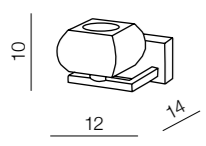

Rubic 1 wall
AZ0488
G9 1x 40W
metal/chrome/acryl