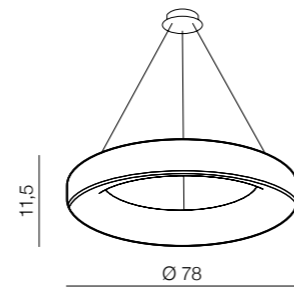

Sovana Pendant 80 CCT LED

- 1 AZ3448 (white)
- 2 AZ3450 (grey)
- 3 AZ3449 (black)

LED 80W 2700-6500K 4000lm dimmable aluminium/acryl

- 1 AZ3433 (white)
- 2 AZ3435 (grey)
- 3 AZ3434 (black)

LED 40W 2700-6500K 2200lm dimmable aluminium/acryl