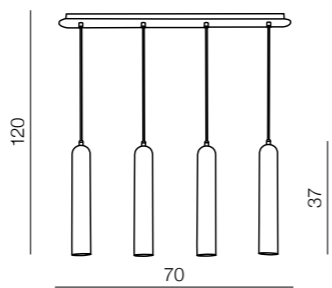

Tubo 4

- 1 AZ1238 (black/chrome)
- 2 AZ1239 (white)

4x GU10 MAX 50W *
aluminium