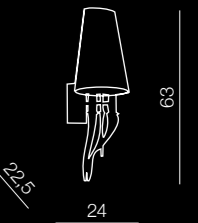

Diablo

- 1 AZ0087 (white)
- 2 AZ1343 (black)

2x E14 Only LED 11W
metal/fabric