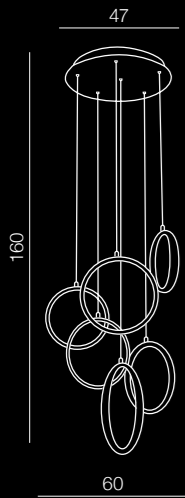

Olimp

28

diameters of Circles:
 - 3 x Ø 21cm
 - 2 x Ø 25cm
 - 1 x Ø 36cm

LED

Olimp

AZ2450

LED 80W 6720lm 3000K
aluminium/crystal

Globus