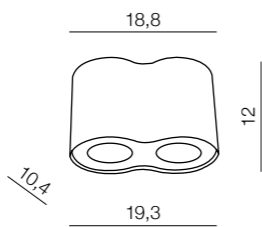

- 1 AZ0708 (black/chrome)
- 2 AZ0707 (white/chrome)
- 3 AZ0607 (black/aluminum)
- 4 AZ0606 (white/aluminium)

1x GU10 MAX 50W
bulb not included

Neos 2

- 1 AZ0710 (black/chrome)
- 2 AZ0709 (white/chrome)
- 3 AZ0609 (black/aluminum)
- 4 AZ0608 (white/aluminium)