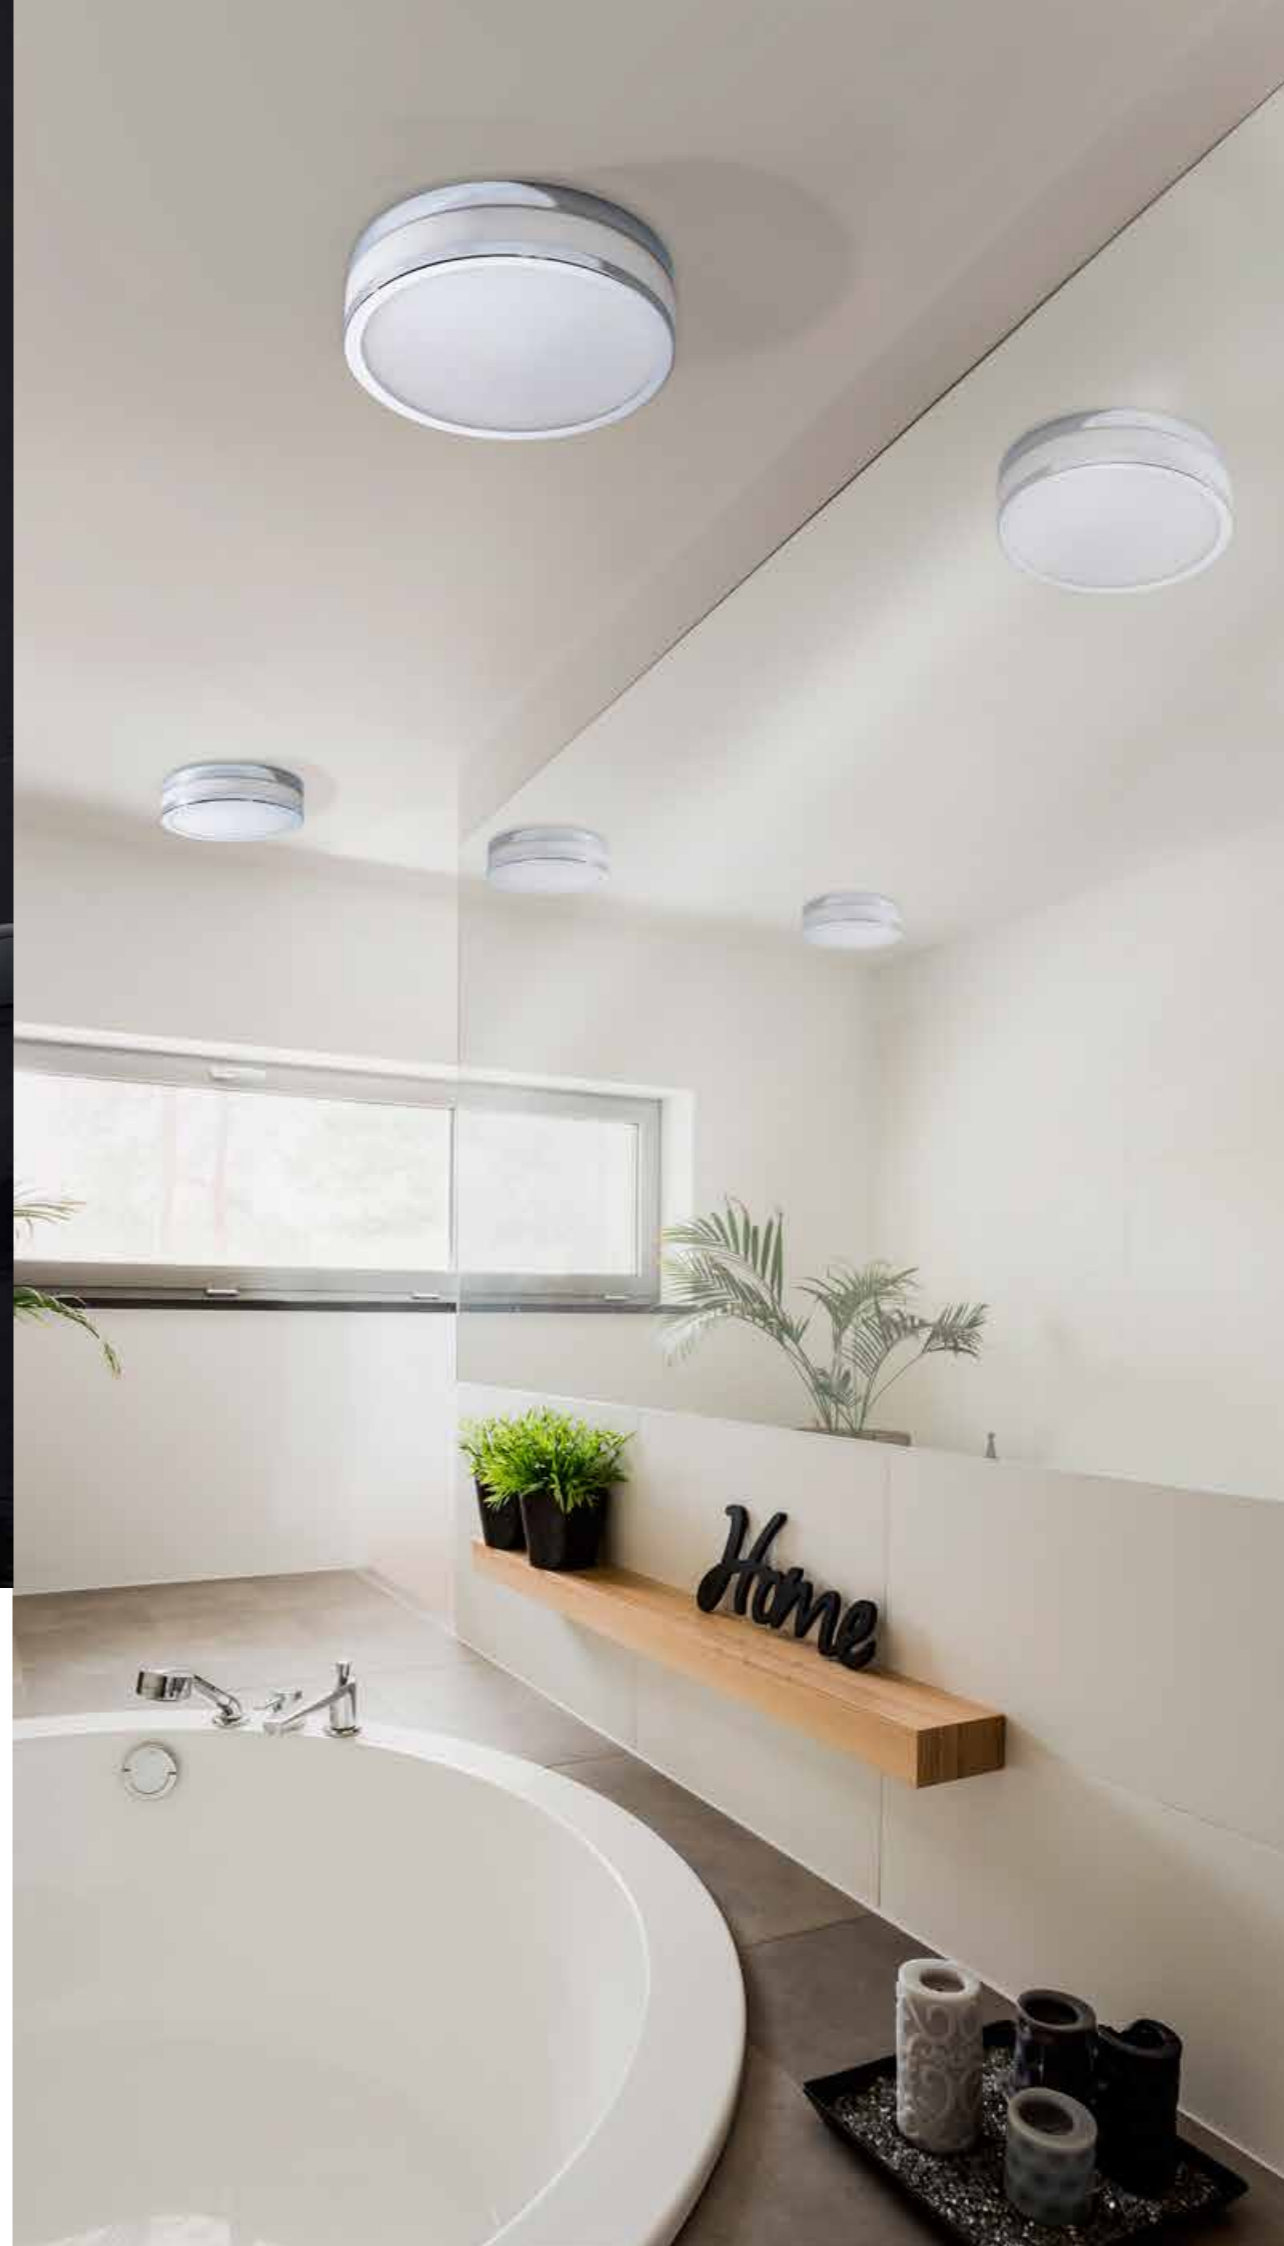

Kari 30

AZ2066
LED 18W 3000K 700lm IP44
glass/metal