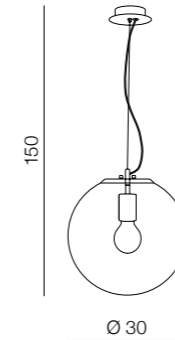

Iris 30

- 1 AZ3106 (chrome)
- 2 AZ3109 (copper)
- 3 AZ3132 (gold)

E27 1x 40W only LED metal/glass