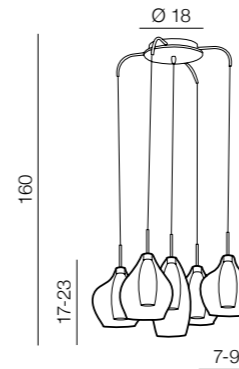

Amber milano 9

- 1 AZ0722 (chrome)
- new 2 AZ3076 (clear)
- new 3 AZ3172 (copper)

G9 5x 40W only LED
metal/chrome/glass