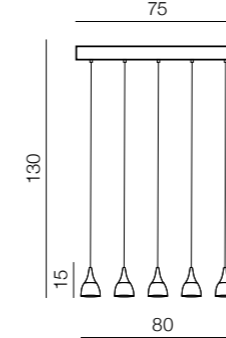

Dalmatia 5 LED

- 1 AZ2910 (black)
- 2 AZ2848 (white)

LED 25W 1500lm 3000K
aluminium/acrylic