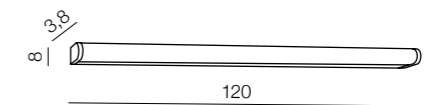

Martha 120 LED

AZ1682

(chrome)

1x LED 15W 1400lm IP44

acryl/ metal