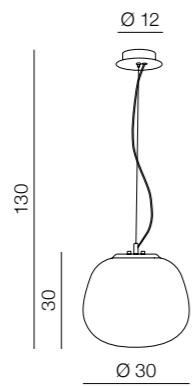

Felipe 30

AZ3181

(black/white)

E27 1x Max 40W only LED
metal/glass