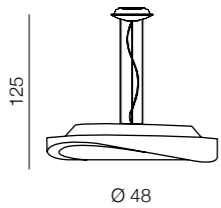

Circulo 48

- 1 AZ0986 (chrome)
- 2 AZ0987 (white)

E27 3x 60W
metal/glass