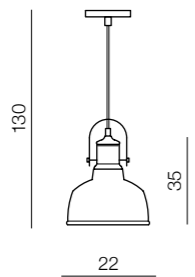

LED
Lenox Pendant 60
AZ3148
 (black/copper)
 LED 40W 3280lm 3000K
 aluminium/acrylic

1 BROWN

2 WHITE

3 BLACK

4 GREY

Mia
 1 **AZ2387** (brown)
 2 **AZ2388** (white)
 3 **AZ2389** (black)
 4 **AZ2390** (grey)
 E27 1x MAX 60W
 metal