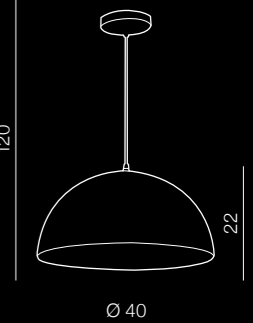

Darling 3
AZ2147
E27 3x MAX 40W
metal

Toma

- ❶ AZ2377 (white)
- ❷ AZ2376 (black)

E27 1x MAX 60W
metal

❶ BLACK/COPPER

❷ WHITE/COPPER

Jim

- ❶ AZ1653 (black)
- ❷ AZ1654 (white)