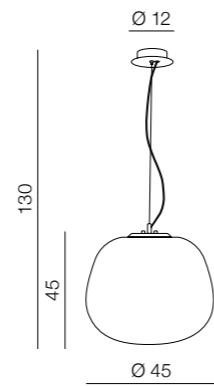

3 GOLD

Felipe 30

AZ3181

(black/white)

E27 1x Max 40W only LED
metal/glass

Felipe 45

AZ3182

(black/white)