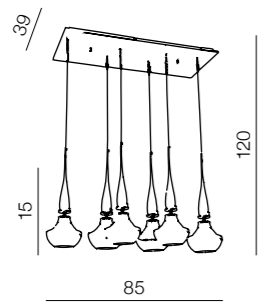

1 WHITE

2 BLACK

Soul

159

Tasos 6

- 1 AZ1883 (white)
- 2 AZ0262 (black)

E14 6x 25W
metal/chrome
glass/black/white

Tasos 4