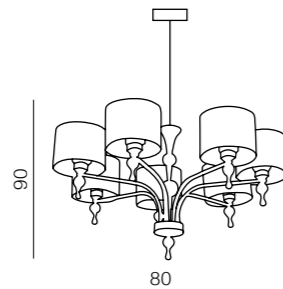

Impress wall

- 1 AZ0503 WH (white)
- 2 AZ0501 BK (black)
- 3 AZ2904 BN (brown)

E27 1x 50W
metal/chrome/acryl/fabric

Impress 7

- 1 AZ1106 WH (white)
- 2 AZ0500 BK (black)
- 3 AZ2902 BN (brown)

E27 7x 50W
metal/chrome/acryl/fabric