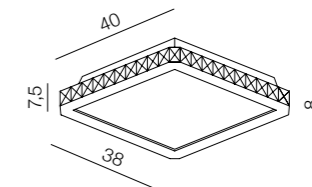

Gallant 38 Square
AZ1594
(chrome)
LED 24W 1440lm 3000K
metal/glas