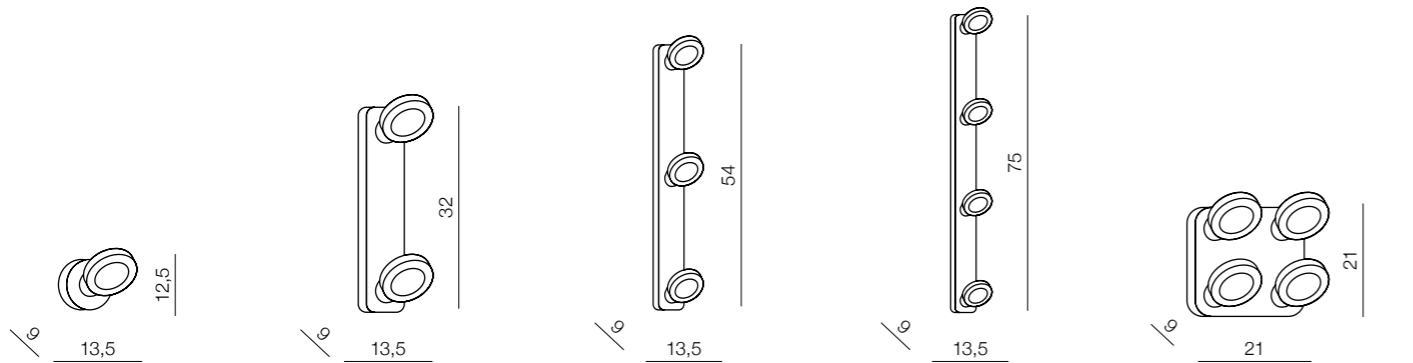

Enzo 1 LED

AZ0668

1x LED 5W, 230 lm
metal/aluminium/sandy paint

Enzo 2 LED

AZ0670

2x LED 5W, 460 lm
metal/aluminium/sandy paint

Enzo 3 LED

AZ0671