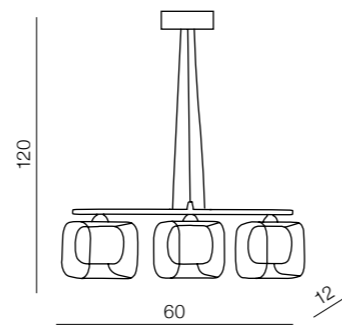

Happy 3

AZ0484
G9 3x 40W
metal/chrome/glass
clear/glass white