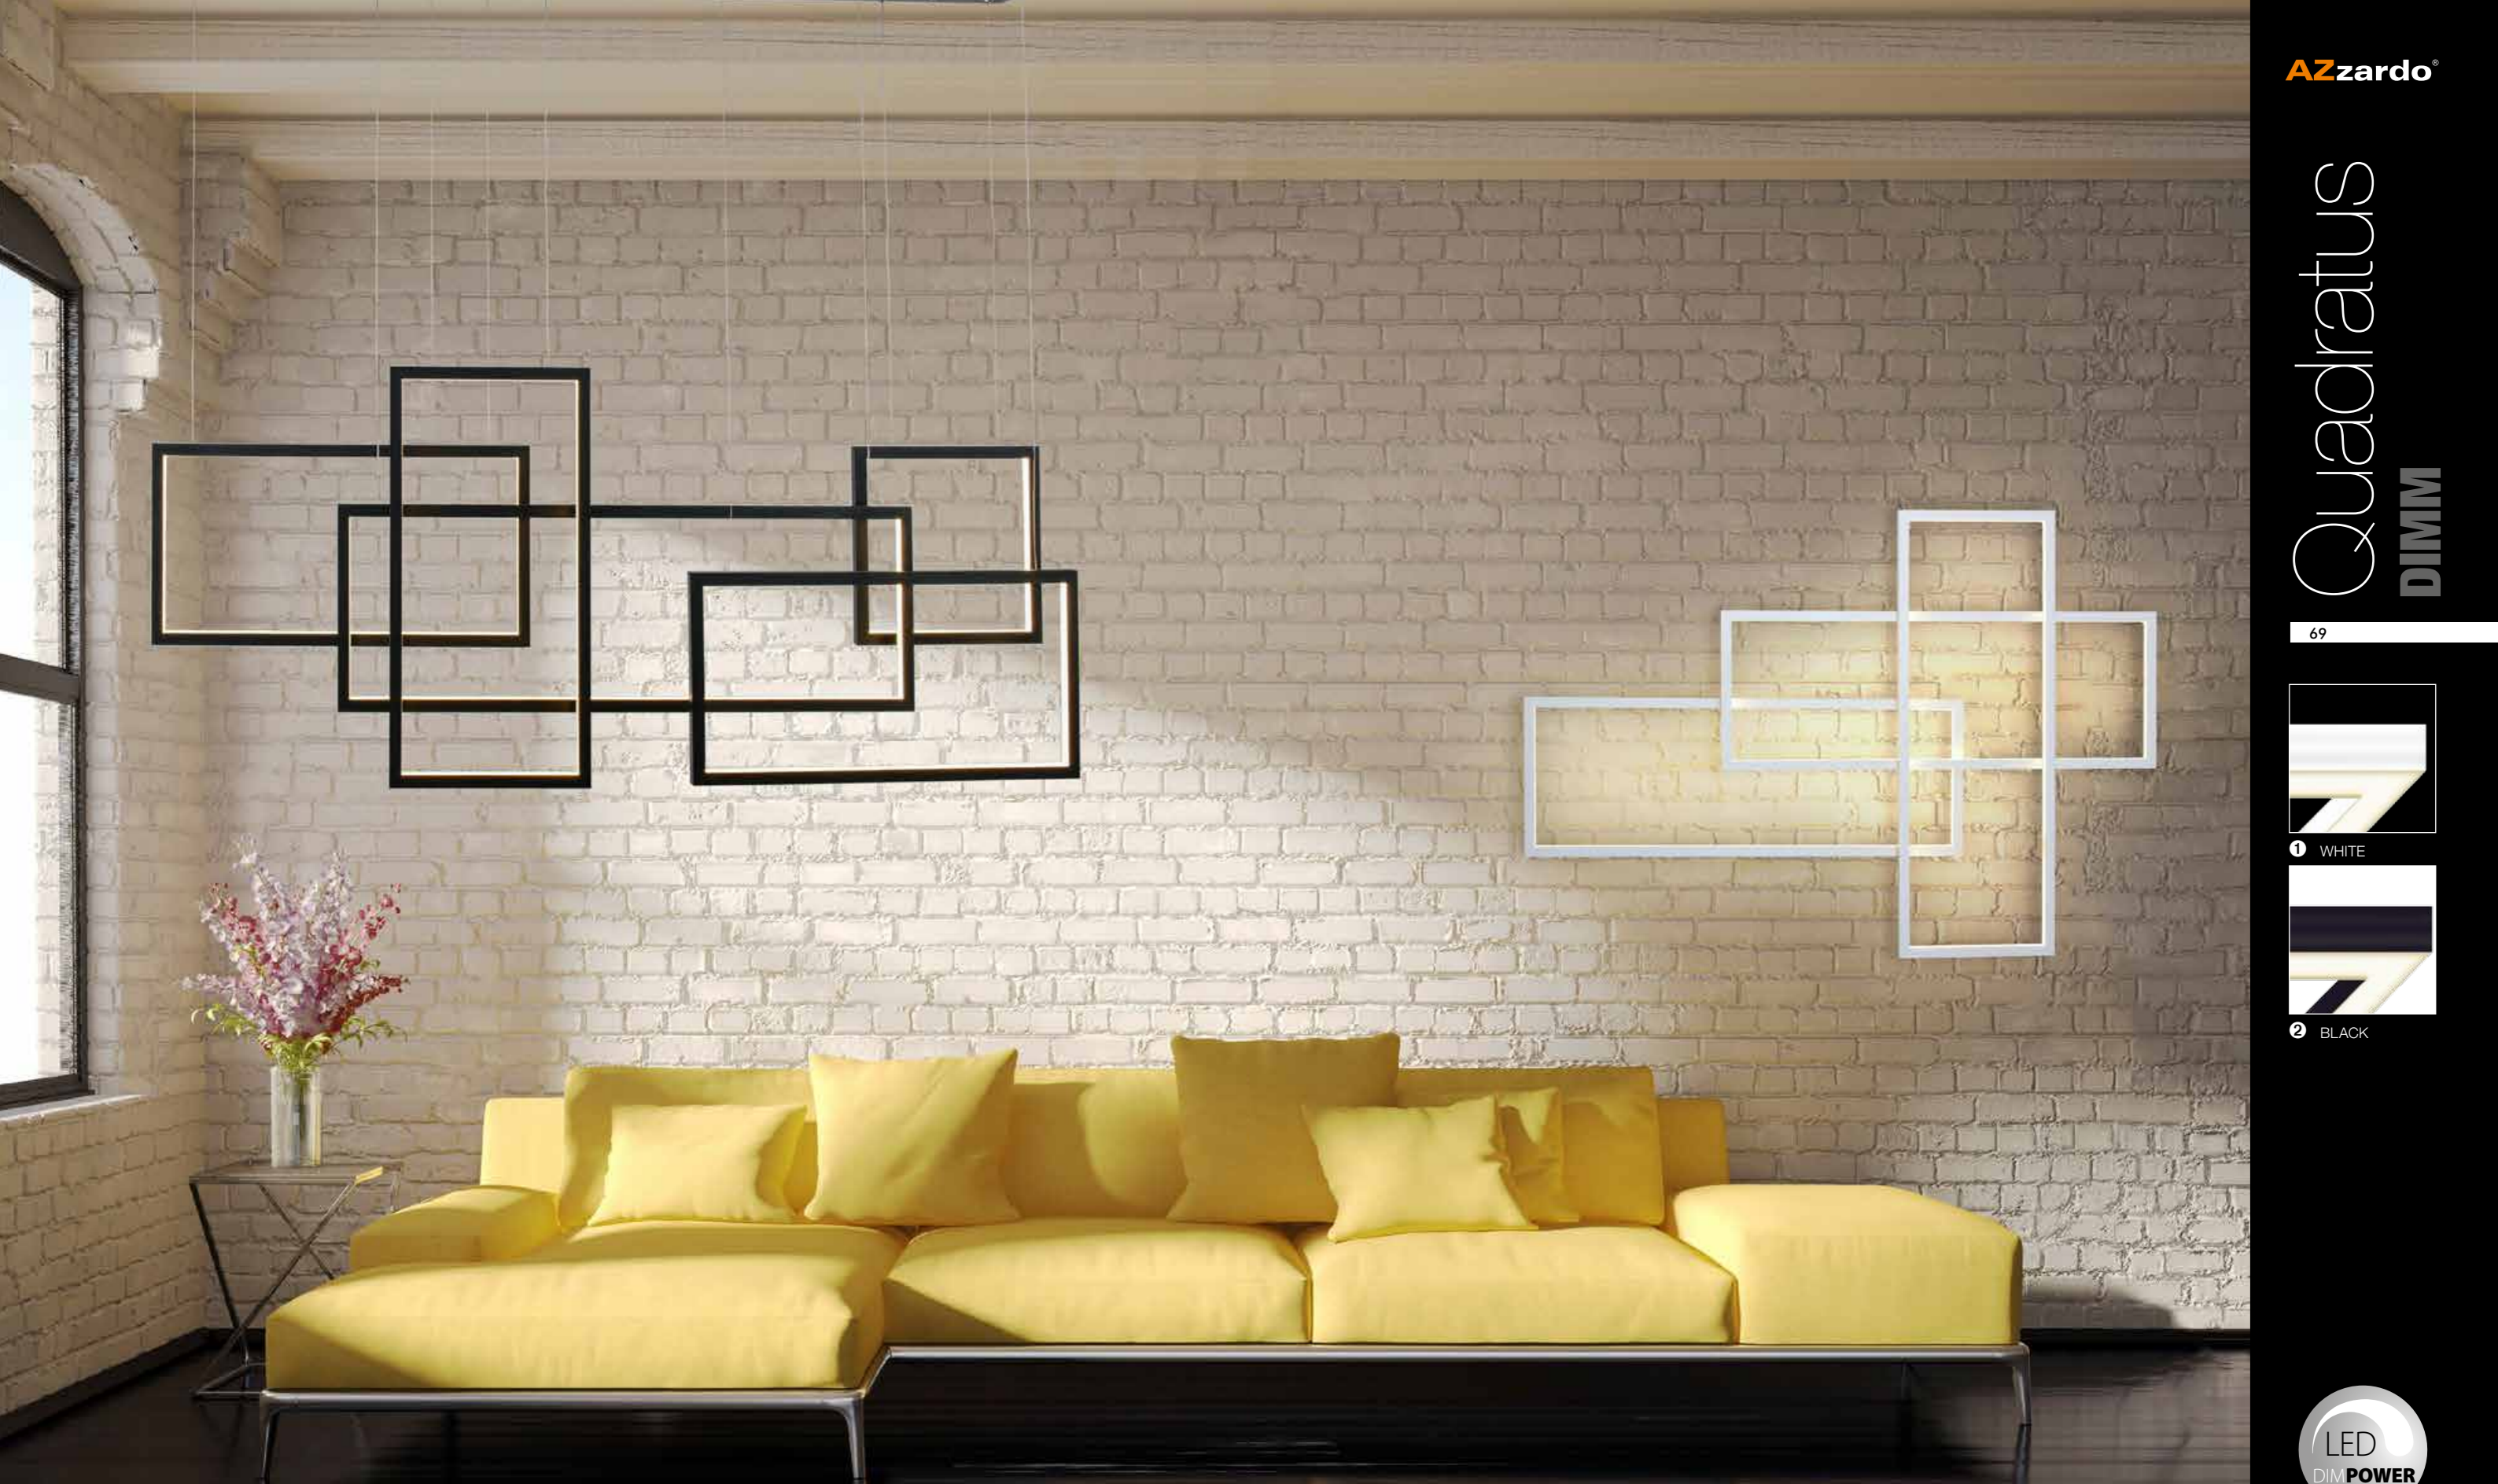

Quadratus

DIMM

69

READY DIMM POWER

Quadratus LED

- 1 AZ2850 (black)
- 2 AZ2851 (white)

LED integrated Dimmable
LED 105W 6500lm 3000K
aluminium/acrylic

Quadratus Wall LED

- 1 AZ2993 (white)
- 2 AZ2994 (black)

LED integrated Dimmable
LED 80W 4800lm 3000K
aluminium/acrylic

bracket is placed
at the center of the frame