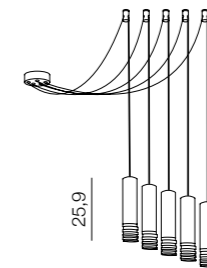

Locus L pendant 5

- 1 AZ3406 (white)
- 2 AZ3405 (black)
- 3 AZ3407 (champagne)

GU10 5x Max 35W only LED metal/aluminium