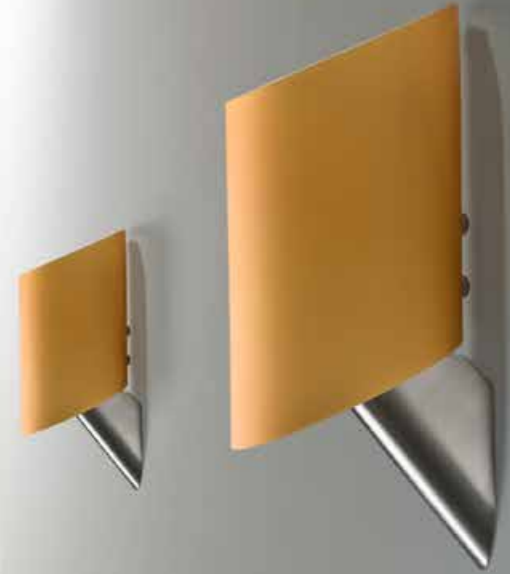

Rosa

331

Pancake

- 1 AZ0112 (black)
- 2 AZ0113 (amber)
- 3 AZ0114 (white)
- 4 AZ0136 (red)

G9 2x 40W
metal/glass

Rosa

- 1 AZ0144 (black)
- 2 AZ0143 (red)
- 3 AZ0141 (white)
- 4 AZ0142 (orange)

E14 1x 40W
glass/satin nickiel
metal/chrome