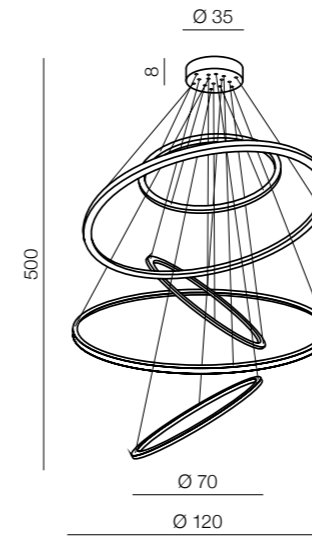

Wheel XXL LED

- 1 AZ3137 (black)
- 2 AZ3138 (gold)
- 3 AZ3417 (chrome)

LED 190W 11400lm 3000K
metal/acrylic