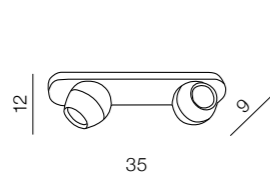

Pera 2

- 1 AZ1247 (sand white)
- 2 AZ1248 (sand grey)

2x GU10 60W*
aluminium