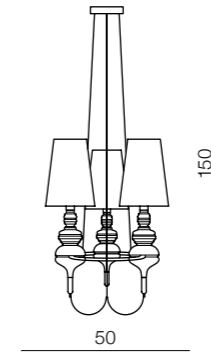

Barocco 3 pendant

AZ2163
BK (black)
E27 3x MAX 50W
metal/PC