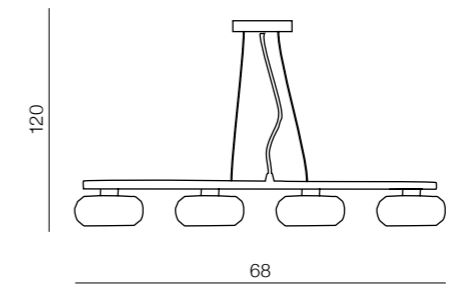

Rubic 4
AZ0493
G9 4x 40W
metal/chrome/acryl