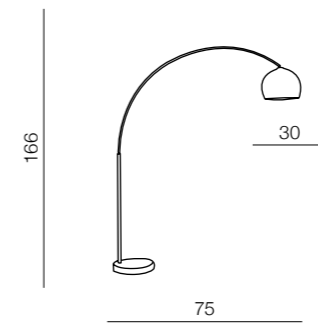

Gio eco

297

Gio eco

AZ2408

E27 1x MAX 60W
acrylic/metal