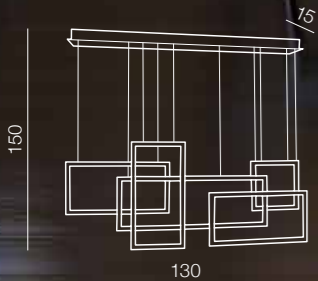

Quadratus LED

- 1 AZ2850 (black)
- 2 AZ2851 (white)

LED integrated Dimmable
LED 105W 6500lm 3000K
aluminium/acrylic