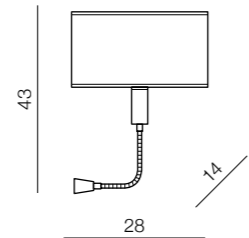

Amadeo Oval
LAMP BODY + OVAL SHADE
E27 1x MAX 40W
metal/fabric

Amadeo Square Led
LAMP BODY LED + SQUARE SHADE
E27 1x MAX 40W + LED 3W
metal/fabric

Amadeo Oval Led
LAMP BODY LED + OVAL SHADE
E27 1x MAX 40W + LED 3W
metal/fabric