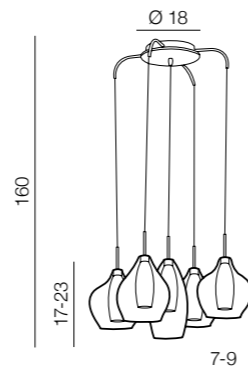

Amber milano 9

- 1 **AZ0722** (chrome)
- new 2 **AZ3076** (clear)
- new 3 **AZ3172** (copper)

G9 5x 40W only LED
metal/chrome/glass