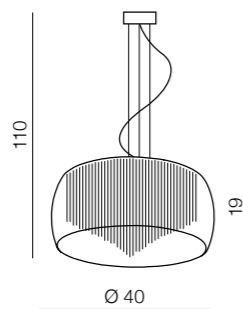

AZ1001

1x G9 Only LED
metal/chrome/
aluminum/glass

Rego 40 top

AZ0999

5x G9 Only LED
metal/chrome/
aluminum/glass

Rego 50 pendant

AZ1000

8x G9 Only LED
metal/chrome/
aluminum/glass