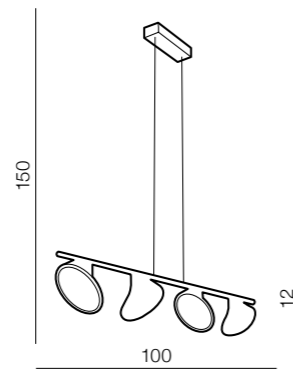

Clamor LED

AZ2696
(black matt)
LED integrated
LED 40W 2800lm 3000K
metal/acryl