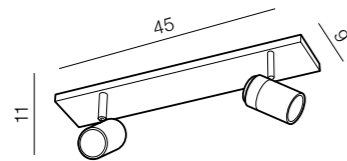

Noemie 2
AZ2555
(chrome)
GU10 Max 2x35W IP44
frosted glass