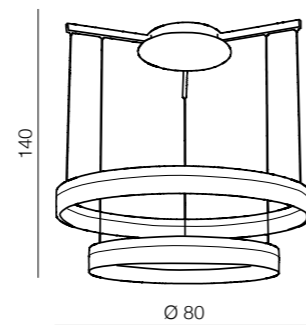

Zola

100

1 WHITE

2 CHROME

Zola 60/40 LED

AZ1294
(chrome)
1x LED 24W + 18W 4200LM
acryl/metal

Zola 80/60 LED

AZ1295
(white)
1x LED 32W + 24W 5600LM
acryl/metal