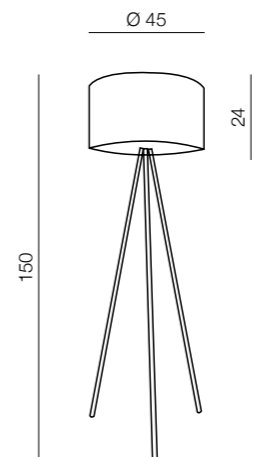

Finn

- 1 AZ1037 (white)
- 2 AZ1039 (black)
- 3 AZ2967 (grey)
- 4 AZ3009 (copper/white)
- 5 AZ3010 (copper/black)
- 6 AZ3011 (copper/grey)

1x E27 60W
metal/fabric