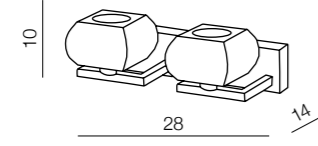

Rubic 2 wall
AZ0491
G9 2x 40W
metal/chrome/acryl