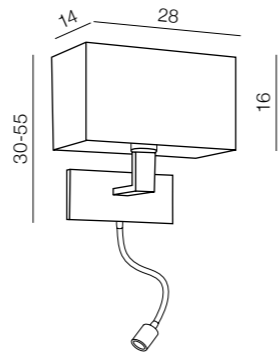

Martens Wall LED

- 1 AZ1526 (white)
- 2 AZ1558 (black)

E27 1x Max 60W / LED 1x Max 1W 84 LM
bulb integrated - metal/ fabric