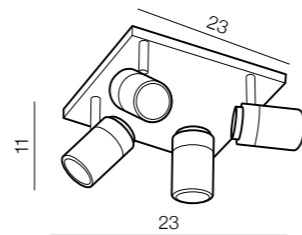

Noemie 4
AZ2557
(chrome)
GU10 Max 4x35W IP44
frosted glass