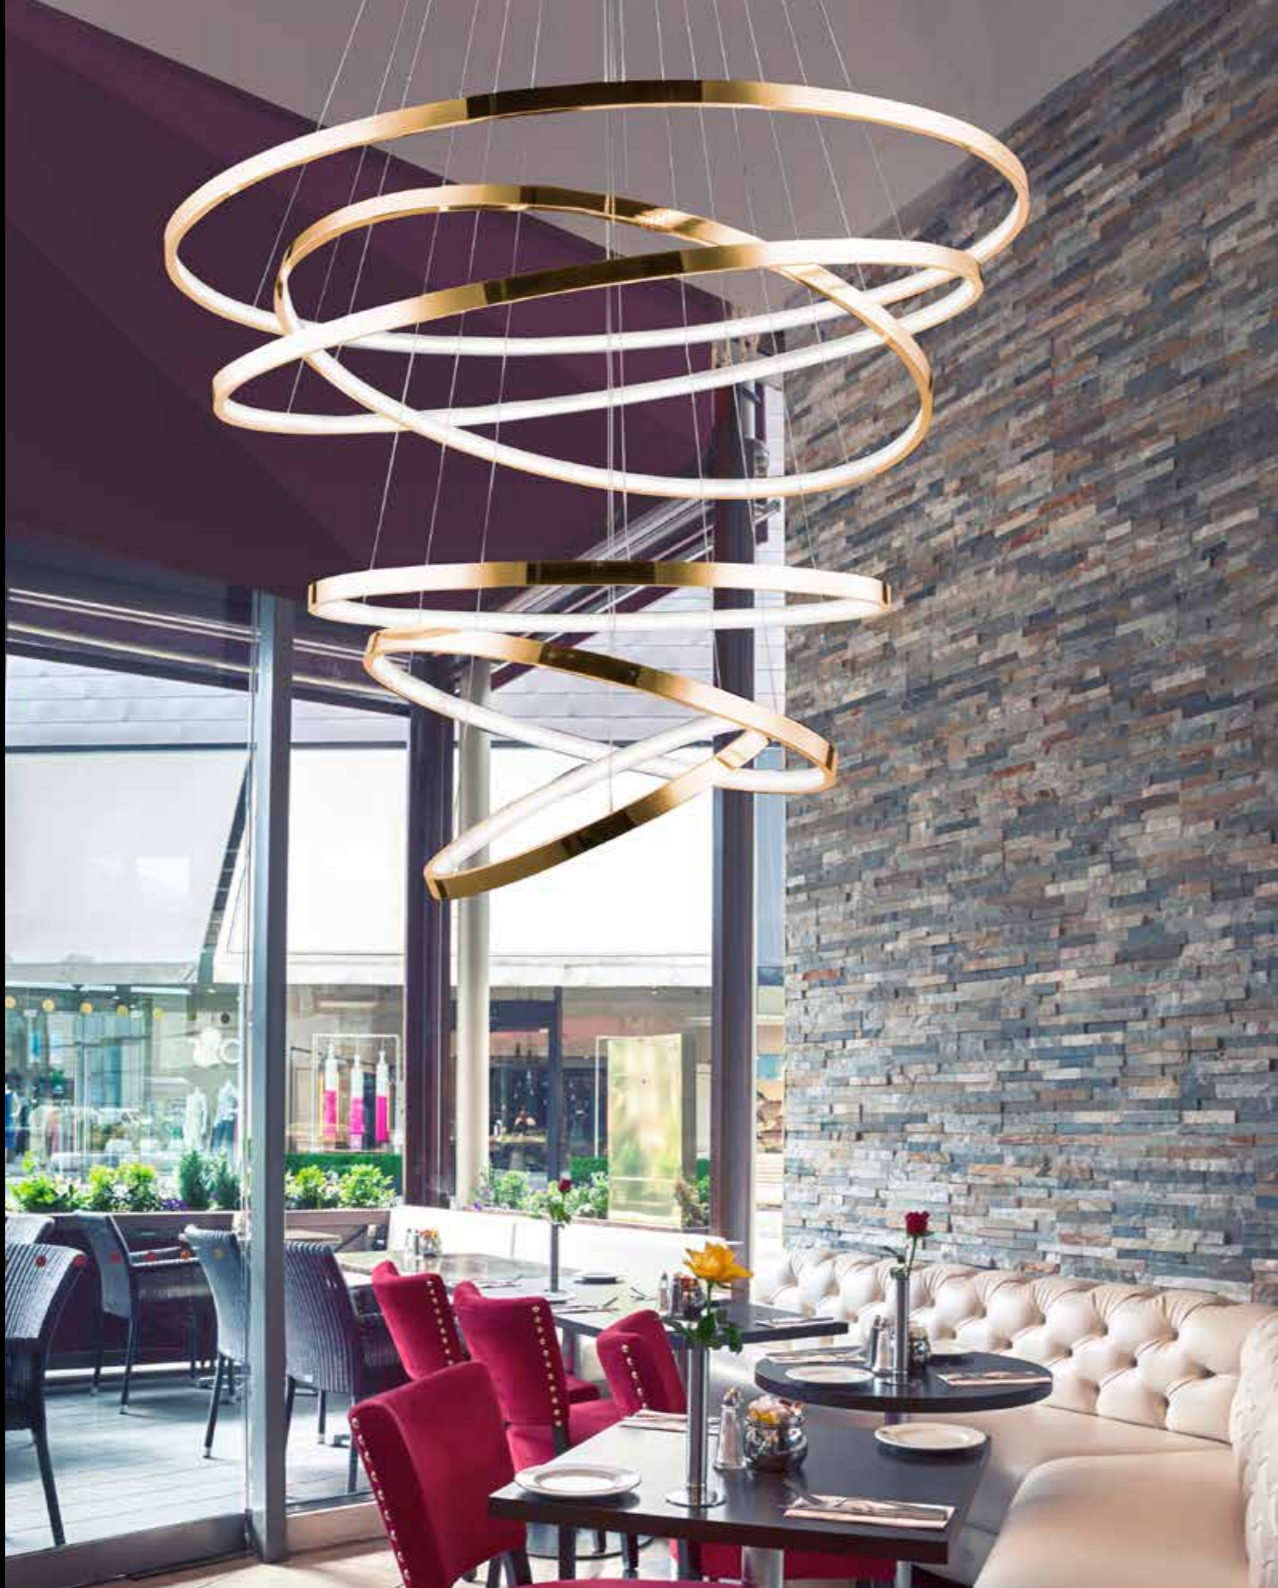

2 GOLD

3 CHROME

Wheel XXL LED

- 1 AZ3137 (black)
- 2 AZ3138 (gold)
- 3 AZ3417 (chrome)

LED 190W 11400lm 3000K
metal/acrylic

1 GOLD

2 BLACK

3 CHROME