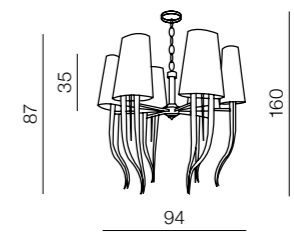

Diablo 6 big

- 1 AZ1389 WH (white)
- 2 AZ1390 BK (black)

12x E14 Only LED 11W
metal/fabric