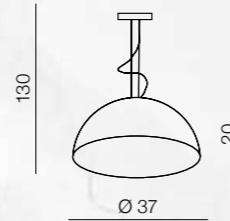

Decora M

- 1 AZ2160 (white)
- 2 AZ2157 (black)

E27 1x MAX 60W
metal/resin