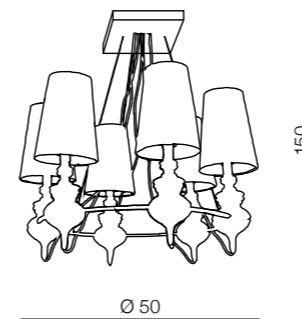

Barocco 6 pendant

AZ1379
BK (black)
E27 6x 50W
metal/fabric