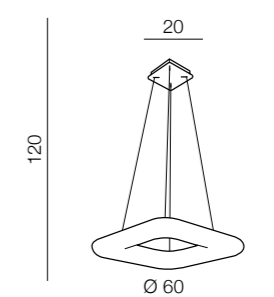

Donut Square Pendant CCT 60 LED

AZ2667
LED integrated
LED 84W 7140lm
CCT 2700-6000K dimm
power dimmable
acryl