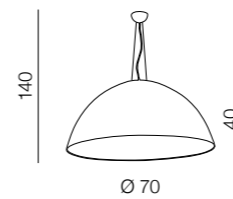

E27 1x MAX60W
metal

110-220

Sweden 2 mirror

AZ2476

mirror
(black/shining)
2x E27 MAX 60W
metal

Magma 70

AZ1403
(black/white)
3x E27 MAX 60W
metal

Magma 90