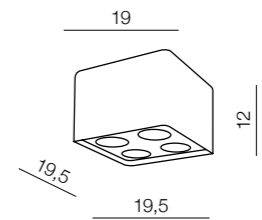

Nino 4

- 1 AZ0852 (black/chrome)
- 2 AZ0851 (white/chrome)
- 3 AZ1388 (black/aluminum)
- 4 AZ1387 (white/aluminium)

4x GU10 MAX 50W
bulb not included