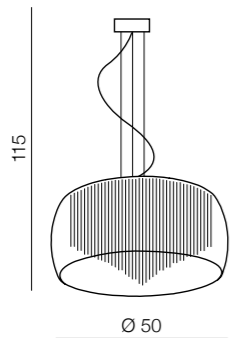

AZ1001

1x G9 Only LED
metal/chrome/
aluminum/glass

Rego 40 top

AZ0999

5x G9 Only LED
metal/chrome/
aluminum/glass

Rego 50 pendant

AZ1000

8x G9 Only LED
metal/chrome/
aluminum/glass