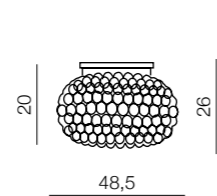

Acrylio 50 top

AZ0053
1x R7S
acryl/glass
clear/white