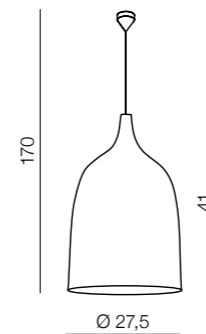

Fabio L

1. 2 AZ0301 (black/gold)
2. E27 1x 60W
   metal/aluminium/paint