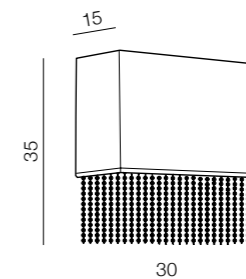

Glamour wall

- 1 AZ1587 (black)
- 2 AZ1590 (white)

2x E14 MAX 40W
metal/ crystal/ fabric