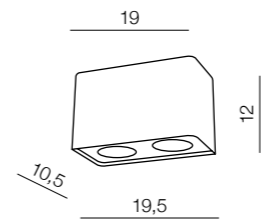

Nino 2

- 1 AZ0737 (white/chrome)
- 2 AZ1386 (white/aluminium)
- 3 AZ1385 (black/aluminium)

2x GU10 MAX 50W
bulb not included