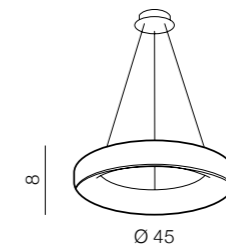

Sovana Pendant 45 CCT LED

- 1 AZ3436 (white)
- 2 AZ3438 (grey)
- 3 AZ3437 (black)

LED 40W 2700-6500K 2200lm dimmable aluminium/acryl