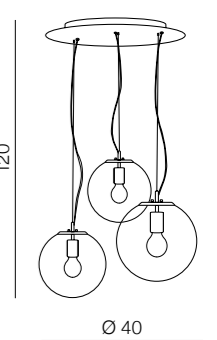

Iris 3

AZ3104 (chrome)

E27 1x Max 60W only LED metal/glass