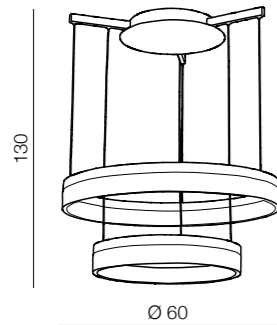

Zola

100

1 WHITE

2 CHROME

Zola 60/40 LED

AZ1294
(chrome)
1x LED 24W + 18W 4200LM
acryl/metal

Zola 80/60 LED

AZ1295
(white)
1x LED 32W + 24W 5600LM
acryl/metal