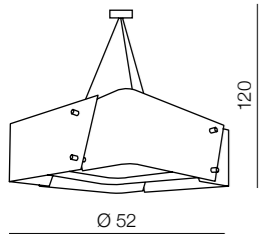

Ø 52

Square 52

AZ0588

E27 4x 60W
metal/chrome/glass