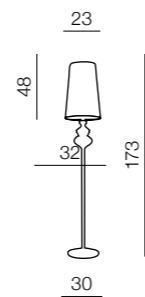

Barocco floor

- 1 AZ0309 (silver*)
- 2 AZ0063 (black**)

E27 1x 15W
metal/artificial material*
metal/fabric**