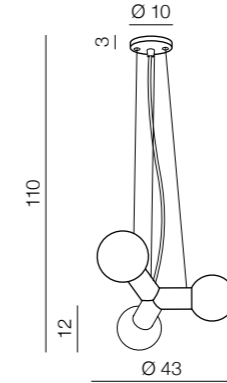

Pope

1 **AZ3170** (gold)
2 **AZ3171** (black)
E27 3x Max 40W only LED
glass/metal