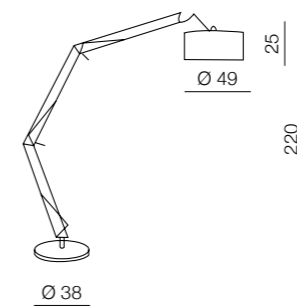

Bosse floor

- 1 AZ1028 (black)
- 2 AZ1040 (white)

E27 1x 60W
metal/fabric