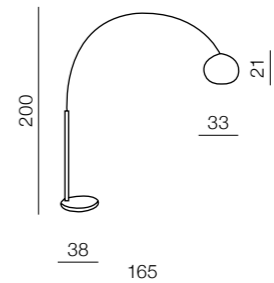

Togo

- 1 AZ1512 (white)
- 2 AZ0021 (chrome/black)

E27 1x MAX 100W
metal/marble