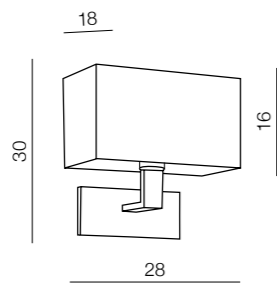

Martens Wall

- 1 AZ1525 (white)
- 2 AZ1556 (black)

E27 1x Max 60W
metal/ fabric