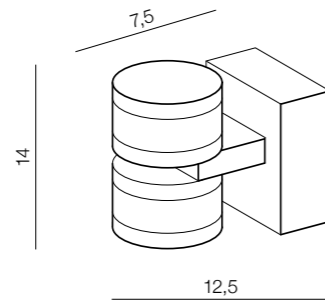

Tanza

new 366

IP44

Tanza LED

AZ3361
(chrome)

LED 10W 850lm 4000K IP44
metal/aluminium/acrylic