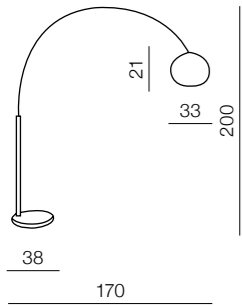

Tosca

298

Tosca

AZ0022

E27 1x 60W
metal/glass/marble
satin nickel/white