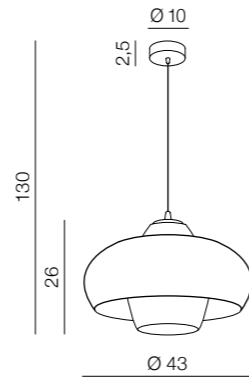

Valten

new 122

- 1 AZ3167 (chrome)
- 2 AZ3169 (black)

E27 1x Max 60W only LED
metal/glass

Valten 43

- 1 AZ3166 (chrome)
- 2 AZ3168 (black)

E27 1x Max 60W only LED
metal/glass

Mirage

123

AZ0156
E14 1x 40W
metal/glass
chrome/white

AZ0157
E14 6x 40W
metal/glass
chrome/white