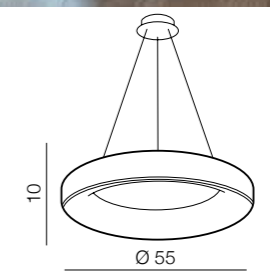

Sovana Pendant 55 CCT LED
1 **AZ2727** (white)
2 **AZ2729** (grey)
3 **AZ2728** (black)
LED integrated
LED 50W 2750lm
3000/6500k dimm
power dimmable
acryl/aluminium