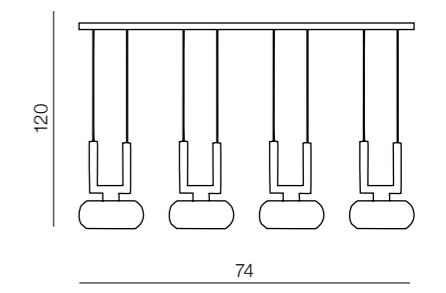

Rubic 4 A
AZ0494
G9 4x 40W
metal/chrome/acryl