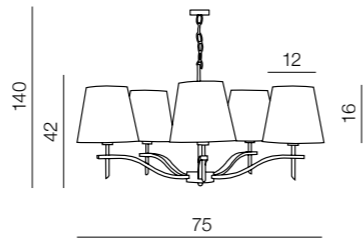

Princessa 5
AZ0724
E14 5x 40W
metal/chrome/fabric