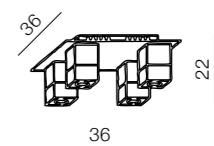

Box 4

AZ0178
G4 4x 20W 12V
metal/glass
chrome/clear