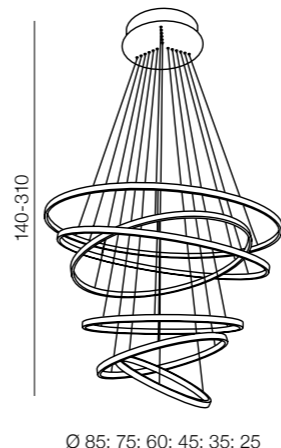

Wheel 3 dimm **LED**

- 1 AZ2918 (gold)
- 2 AZ2920 (black)
- 3 AZ2989 (chrome)

LED 80W 4800lm dimm
chrome/metal

Wheel 6 Long dimm **LED**

- 1 AZ2921 (gold)
- 2 AZ2923 (black)
- 3 AZ2990 (chrome)

LED 140W 8400lm dimm
chrome/metal