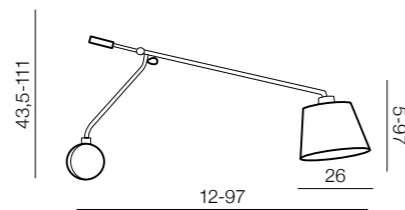

Sevilla

LAMP BODY + ZF OR DS
SHADES

1x E27 MAX 60W
metal/fabric

Lamp bodies

+

Shades

=

Bodies + Shades

  Sevilla LAMP BODY AZ2610	+	 Shade ZF WH AZ2599 . . . . . Ø 20 (white) AZ2602 . . . . . Ø 26 (white) AZ2588 . . . . . Ø 30 (white) AZ2605 . . . . . Ø 36 (white)	=	
	+	 Shade ZF BK AZ2597 . . . . . Ø 20 (black) AZ2600 . . . . . Ø 26 (black) AZ2586 . . . . . Ø 30 (black) AZ2603 . . . . . Ø 36 (black)	=	
	+	 Shade ZF GR AZ2598 . . . . . Ø 20 (grey) AZ2601 . . . . . Ø 26 (grey) AZ2583 . . . . . Ø 30 (grey) AZ2604 . . . . . Ø 36 (grey)	=	
	+	 Shade DS 43 WH AZ2609 . . . . . Ø 43 (white)	=	

Sevilla
LAMP BODY + SHADES

- **AZ2610** + **AZ2602** or
- **AZ2610** + **AZ2600** or
- **AZ2610** + **AZ2601** or
- **AZ2610** + **AZ2609**