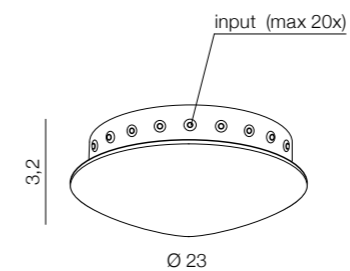

Ziko Base 20
AZ3410 (black)
Max 20x input for Ziko meters
aluminium