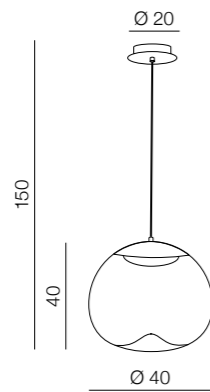

G9 5x 40W only LED
metal/chrome/glass

Amber milano 9

- new 1 **AZ3673** (chrome)
- new 2 **AZ3102** (clear)
- new 3 **AZ3134** (copper)

G9 9x 40W only LED
metal/chrome/glass

Helena A LED

AZ3341
(black)
LED 21W 1785lm 3000K
metal/brass/glass