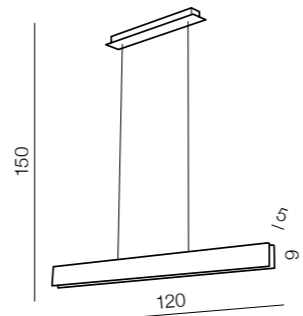

Sovana Pendant 55 CCT LED
 1 **AZ2727** (white)
 2 **AZ2729** (grey)
 3 **AZ2728** (black)
 LED integrated
 LED 50W 2750lm
 3000/6500k dimm
 power dimmable
 acryl/aluminium

Laria LED

AZ2700
 (natural exotic wood)
 LED integrated Dimmable
 LED UP 10W / LED DOWN 40W
 3000lm 3000K
 wood/acrylic