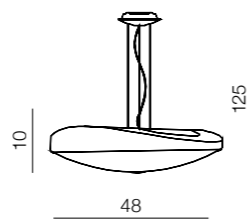

Campana 48

- 1 AZ0564 (chrome)
- 2 AZ0566 (white)

E27 4x 60W
glass/metal