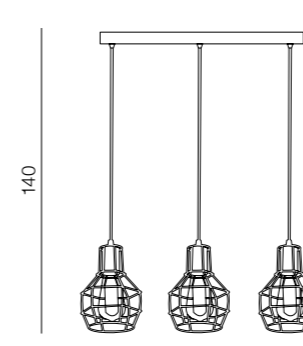

1 BLACK

2 COPPER

Diamond 1

- 1 AZ2139 (black)
- 2 AZ2140 (copper)

E27 1x MAX 60W
metal

Carron 1

AZ1659
(copper)
E27 60W
metal

Carron 3 line