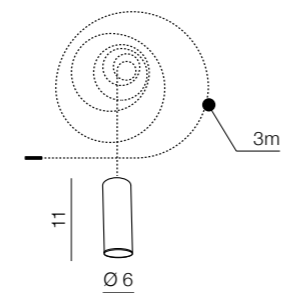

Max 1x G9 40W only LED
aluminium

1 YELLOW

2 BLUE

3 SMOKY

4 CLEAR

Ziko Glass + Ziko GU10 meters = Final Product

Ziko Glass

- 1 AZ3413 (yellow)
 - 2 AZ3414 (blue)
 - 3 AZ3415 (smoky)
 - 4 AZ3416 (clear)
- glass