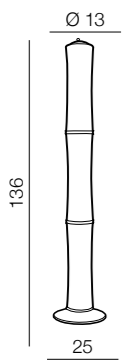

Bamboo

DIMM

99

Bamboo floor
AZ1899
LED 72W 3000K 6120lm
acryl
dimmable