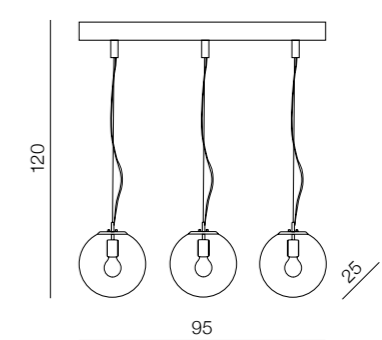

Iris 3 Line

AZ3103 (chrome)

E27 3x Max 40W only LED metal/glass