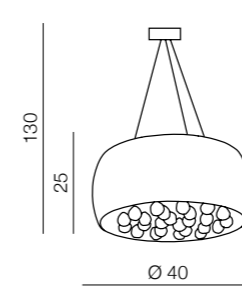

Caldo 40
AZ1002
5x G9 Only LED
metal/chrome/glass