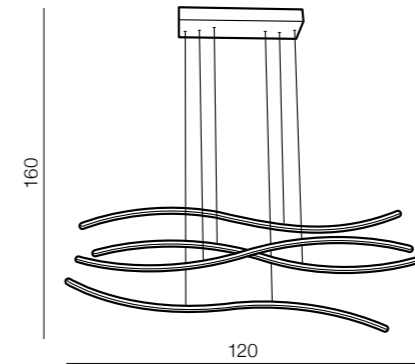

Waves DIMM

67

1 BLACK

2 WHITE

READY DIMM POWER

Waves LED

- 1 AZ2912 (black)
- 2 AZ2913 (white)

LED integrated Dimmable
LED 70W 4900lm 3000K
aluminium/acrylic