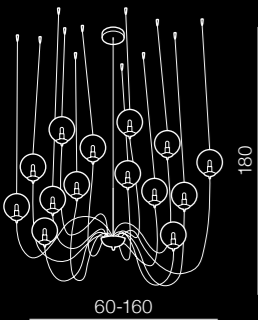

Conflux 14

AZ2908

14x G9 Max 33W
steel/glass