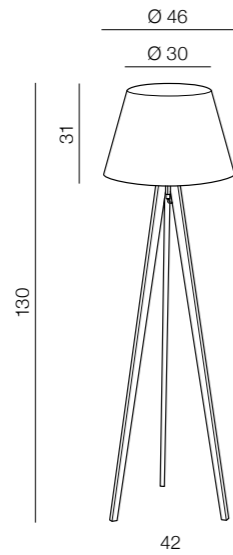

Tripod Wood
LAMP BODY + SHADE
E27 1x60W
natural oak wood fabric