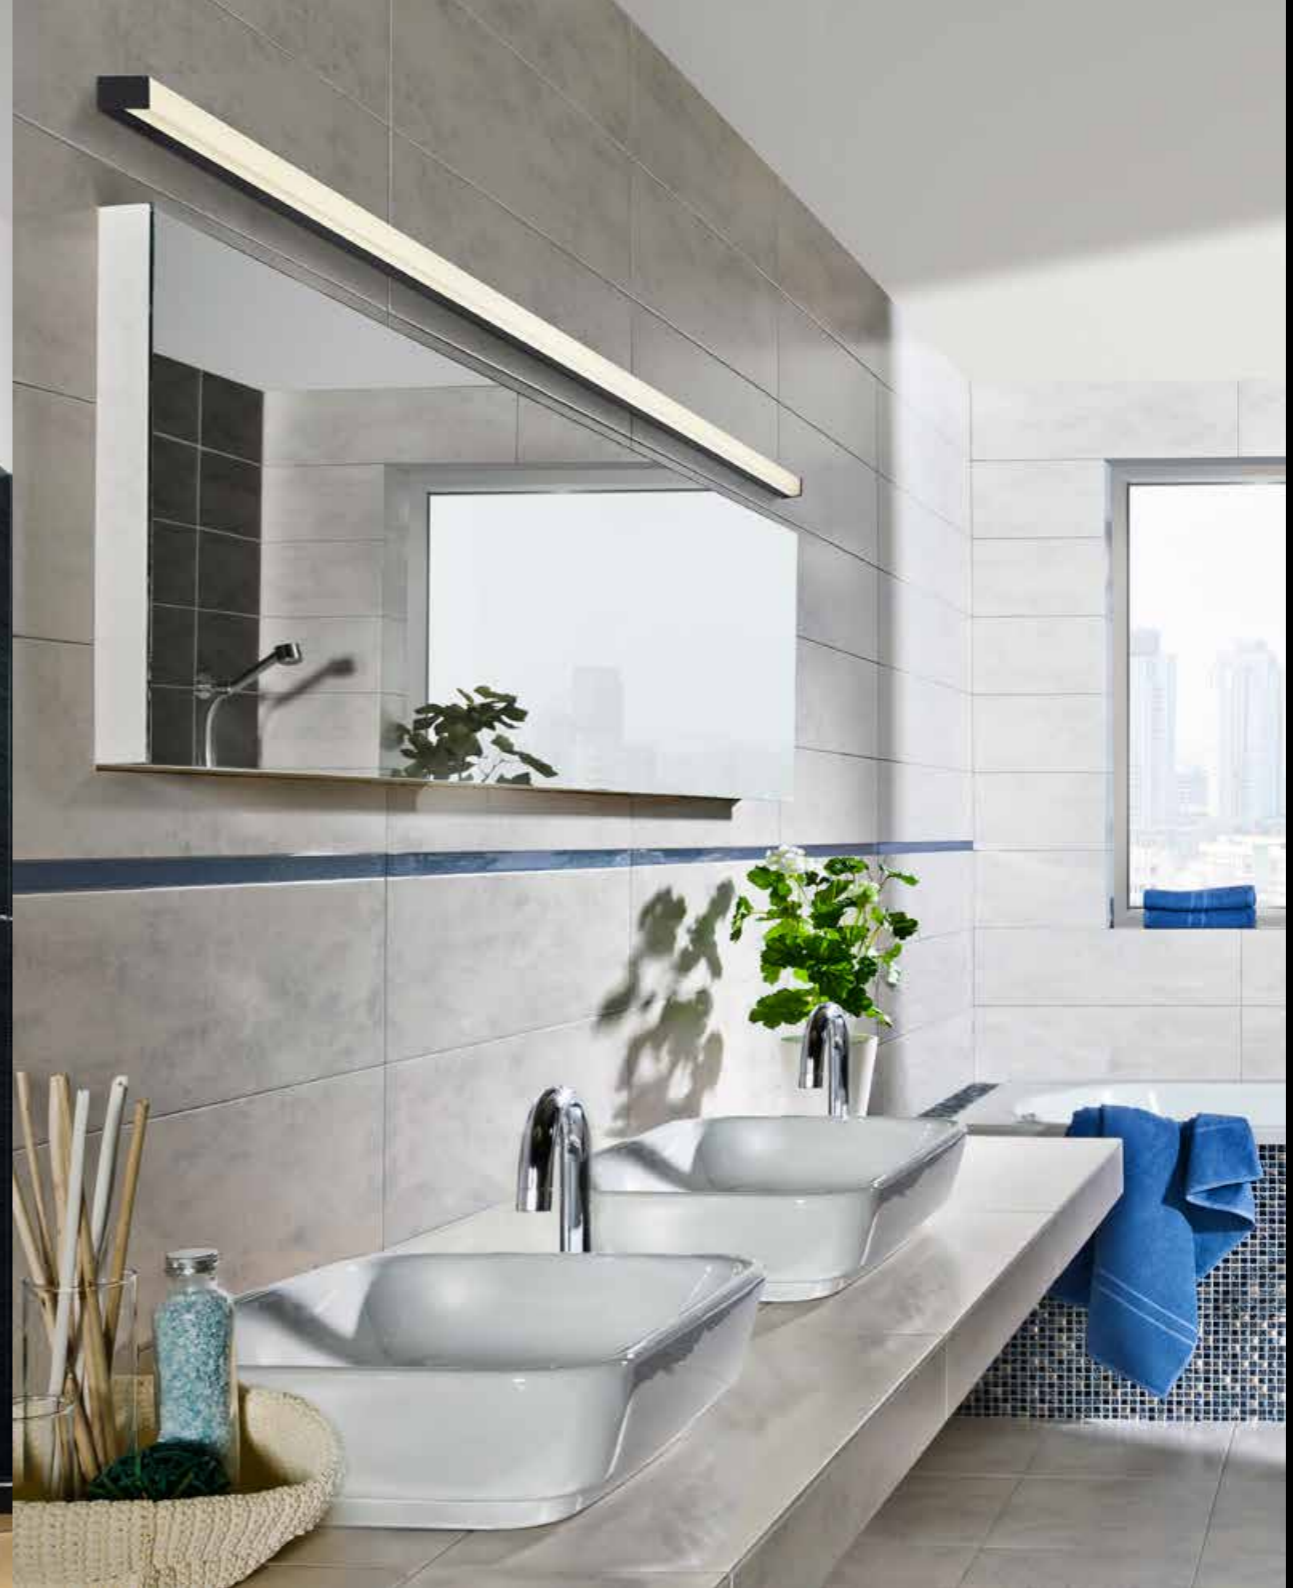

Topaz

367 new

IP44

- 1 **AZ3359** (black)
- 2 **AZ3360** (white)

LED 35W 2975lm 4000K IP44
aluminium/acrylic/metal