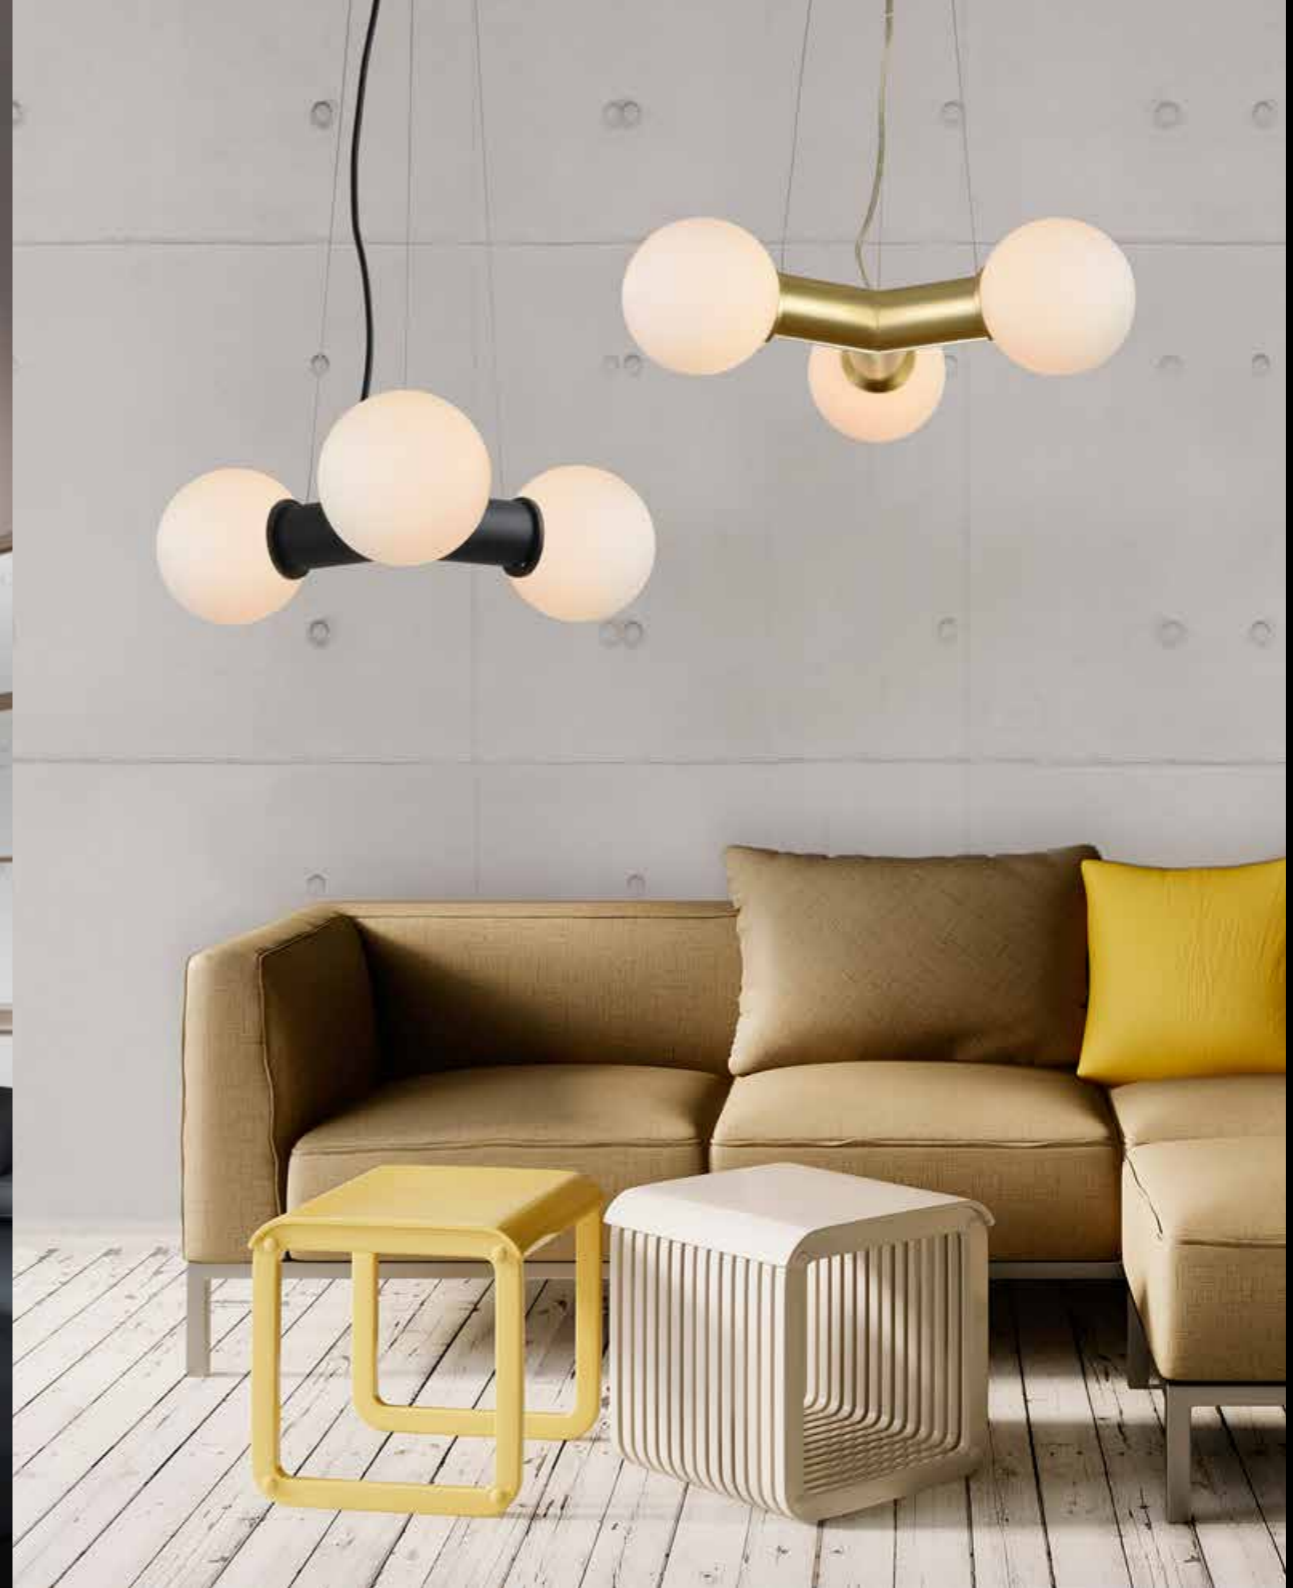

Flash

new 72

Ray

73

① CHROME

② SATIN NICKEL

Clamor LED

AZ2696
 (black matt)
 LED integrated
 LED 40W 2800lm 3000K
 metal/acryl