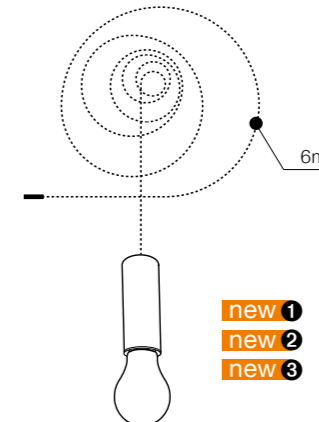

Ziko E27 3 meters

- new 1 AZ3115 (black)
- new 2 AZ3114 (white)
- new 3 AZ3455 (antique)

E27 Only Led Max 35W
aluminium

Ziko E27 6 meters

- new 1 AZ3116 (black)
- new 2 AZ3113 (white)
- new 3 AZ3456 (antique)

E27 Only Led Max 35W
aluminium