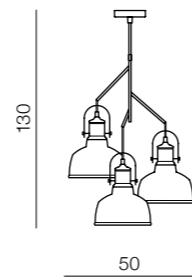

Darling 3 glass
AZ2146
E14 3x MAX 40W
glass/metal