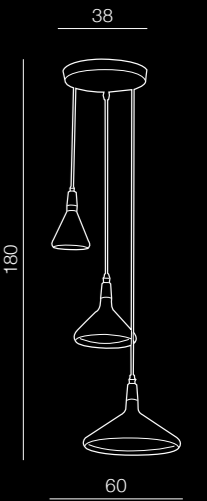

Ida mix

- 1 AZ1878 (anodised ST)
- 2 AZ1881 (anodised COP)
- 3 AZ1880 (anodised GO)

E27 3x MAX60W
metal/wood