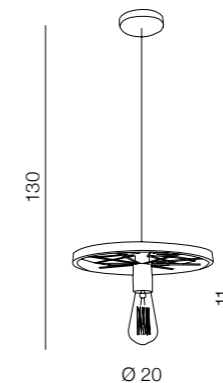

Ranch 1
AZ1648
(black)
E27 60W
metal