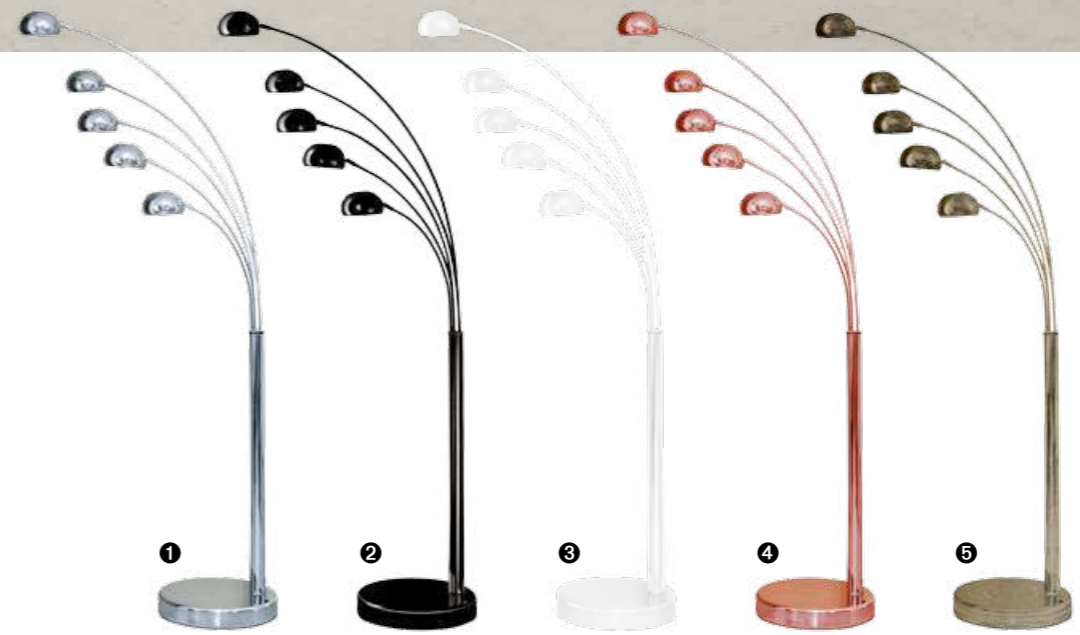

E27 1x Max 50W
metal/aluminum

Palp

- ❶ AZ1122 (chrome)
- ❷ AZ0018 (shiny black)
- ❸ AZ0020 (shiny white)
- ❹ AZ2620 (copper)
- ❺ AZ2623 (antique bronze)

E14 5x 40W
metal/marble

Gio

296

Gio

AZ0016