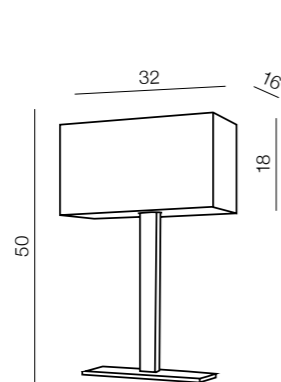

Martens Table

- 1 AZ1527 (white)
- 2 AZ1559 (black)

E27 1x Max 60W
metal/ fabric