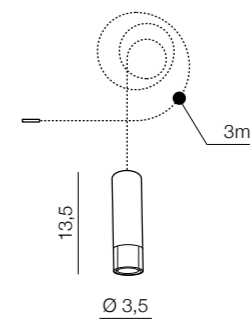

Ziko G9 3 meters

- 1 AZ2679 (black)
- new 2 AZ3457 (antique)

Max 1x G9 40W only LED
aluminium