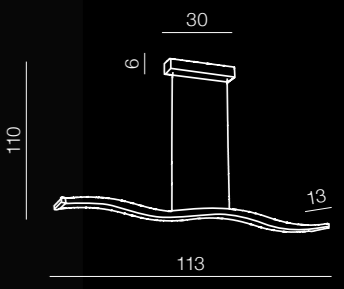

Zola 80/60 LED

AZ2560
(chrome)
1x LED 32W + 24W 5600LM
acryl/metal

Bertone

101

Bertone wall LED

AZ1291
(chrome)
1x LED 9W 510 lm
acryl/metal

Bertone pendant LED

AZ1290
(chrome)
1x LED 37W 2100 lm
acryl/metal