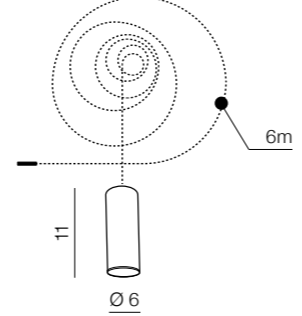

Ziko GU10 6 meters
AZ3412
(black)
GU10 1x Max 35W only LED
aluminium