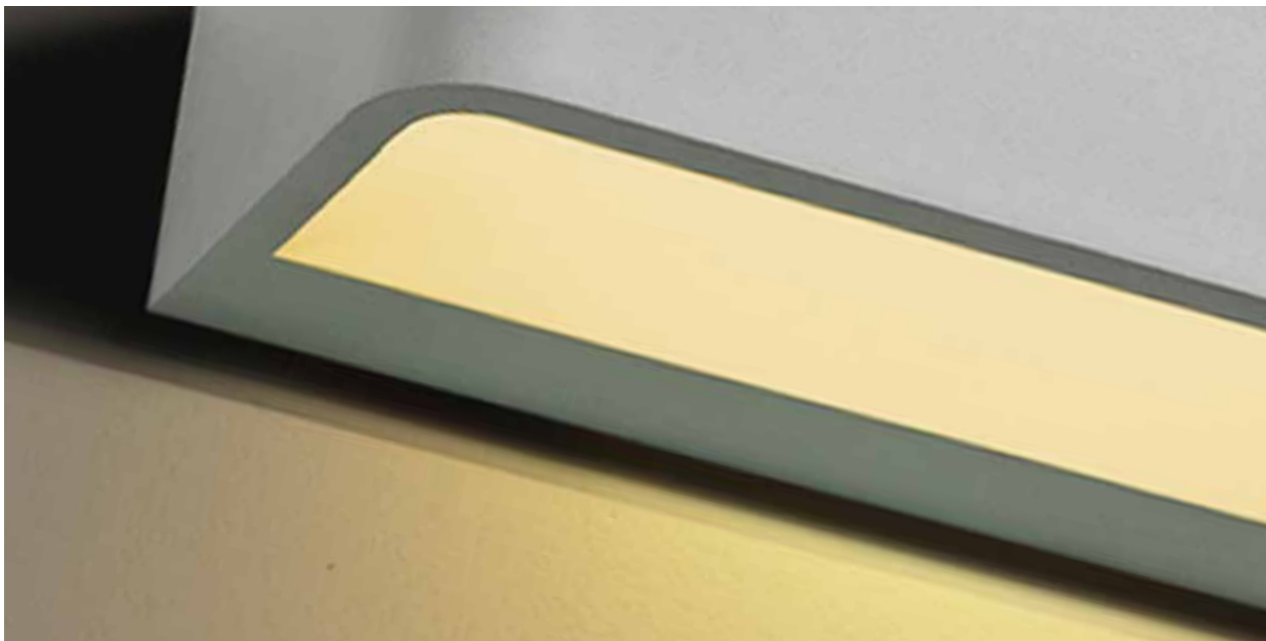

Scatola

324

Scatola LED

AZ0578

LED 12W 720 lm 3000K
aluminium/sandy paint