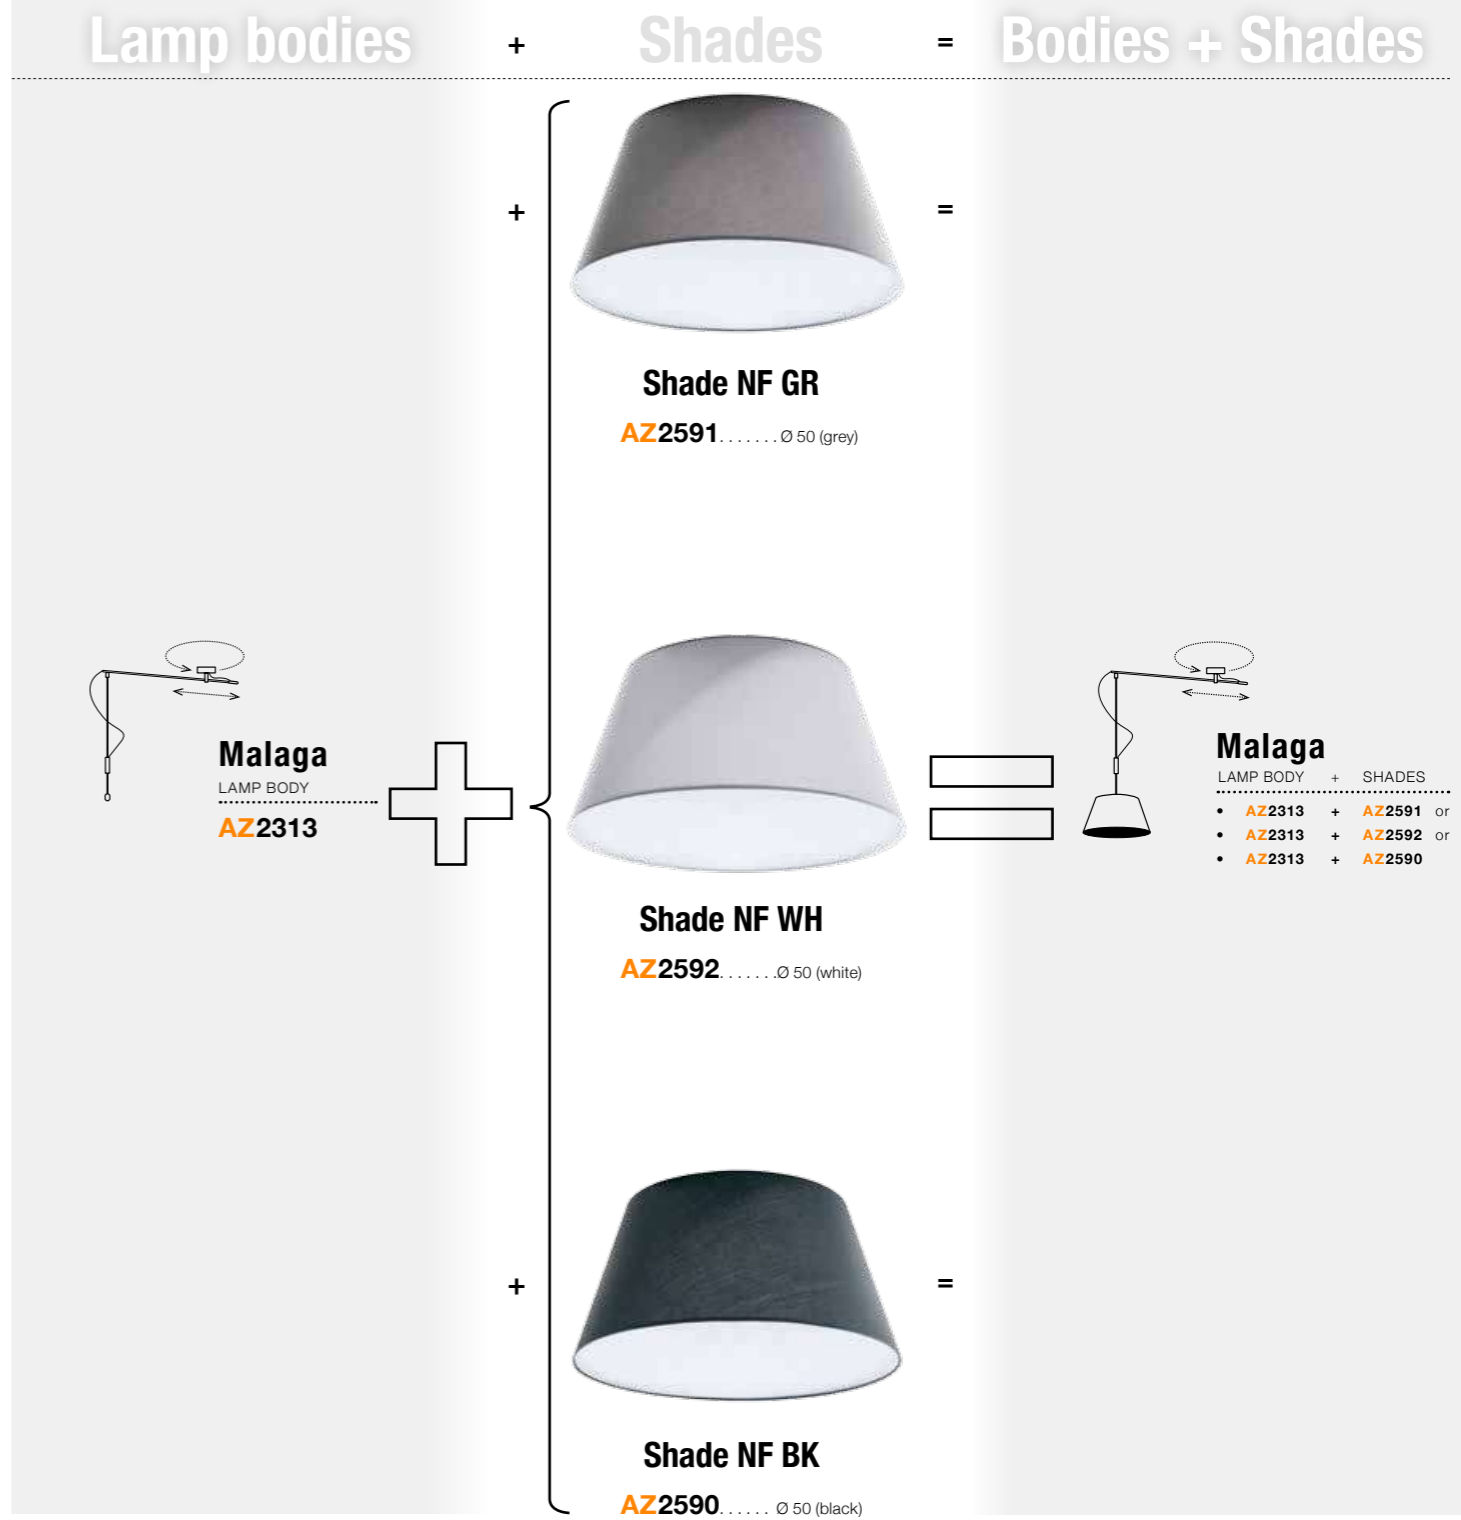

Malaga

LAMP BODY + NF SHADES

1x E27 MAX 60W
metal/fabric/acryl