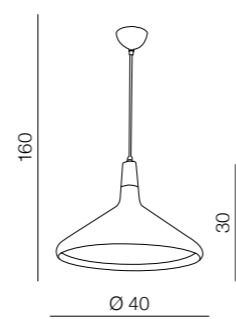

- 1 AZ1673 (anodised steel)
- 2 AZ1674 (anodised copper)

1x E27 MAX 60W
metal/wood

Ida M

- 1 AZ1669 (anodised steel)
- 2 AZ1670 (anodised copper)
- 3 AZ1672 (anodised gold)

1x E27 MAX 60W
metal/wood

Ida L

- 1 AZ1665 (anodised steel)
- 2 AZ1666 (anodised copper)
- 3 AZ1668 (anodised gold)