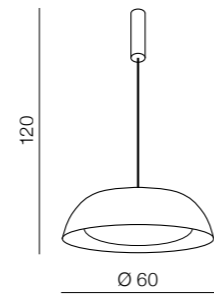

E27 1x MAX 60W
metal/glass

Alexis

181

Alexis

AZ1404

BK/GO (black/gold)
1x E27 MAX 60W
aluminium

new!

LED
Lenox Top 60
AZ3146
 (black/copper)
 LED 40W 3280lm 3000K
 aluminium/acrylic