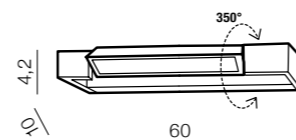

Dali 60 LED

- 1 AZ2792 3000K (white)
- 2 AZ2894 3000K (black)
- 3 AZ2793 4000K (white)
- 4 AZ2895 4000K (black)

LED 18W 2160lm 3000/4000K IP44 aluminium