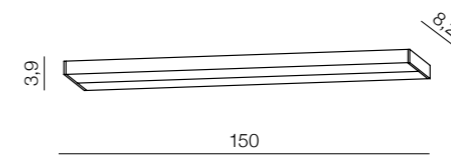

Topaz

367 new

IP44

Topaz LED

- 1 **AZ3359** (black)
- 2 **AZ3360** (white)

LED 35W 2975lm 4000K IP44
aluminium/acrylic/metal