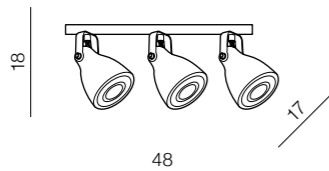

Bremen 3

AZ2371

GU10 3x MAX 40W
concrete/metal