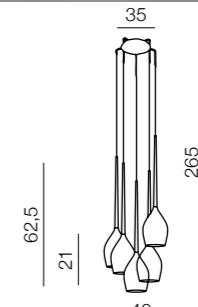

Izza 5

- 1 AZ0311 (shiny white)
- 2 AZ0312 (shiny black)
- 3 AZ1231 (amber)
- 4 AZ1222 (olive)
- **new** 5 AZ2939 (smoky)

E14 5x 50W
metal/glass