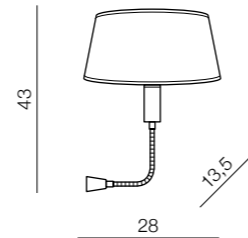

Amadeo Oval Led
LAMP BODY LED + OVAL SHADE
E27 1x MAX 40W + LED 3W
metal/fabric

Lamp bodies

+

Shades

=