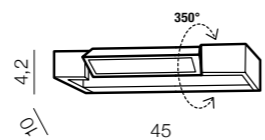

Dali 45 LED

- 1 AZ2790 3000K (white)
- 2 AZ2892 3000K (black)
- 3 AZ2791 4000K (white)
- 4 AZ2893 4000K (black)

LED 12W 1440lm 3000/4000K IP44 aluminium