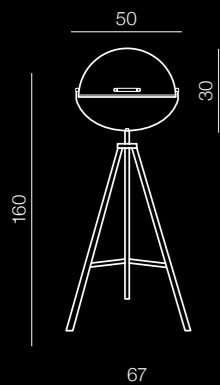

Toma floor

- 1 AZ2378 (white)
- 2 AZ2379 (black)

E27 1x MAX 60W
metal