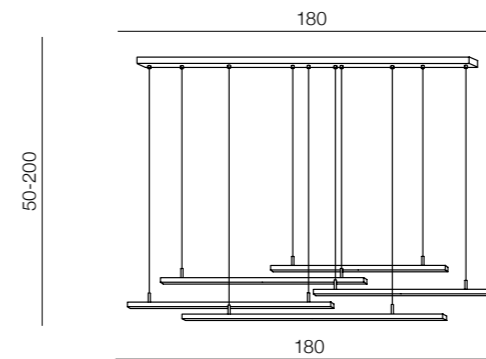

Merlo dimm LED

- 1 **AZ3184** (black)
- 2 **AZ3185** (white)

LED 49W 3280lm
3000K dimmable
aluminium/acryl