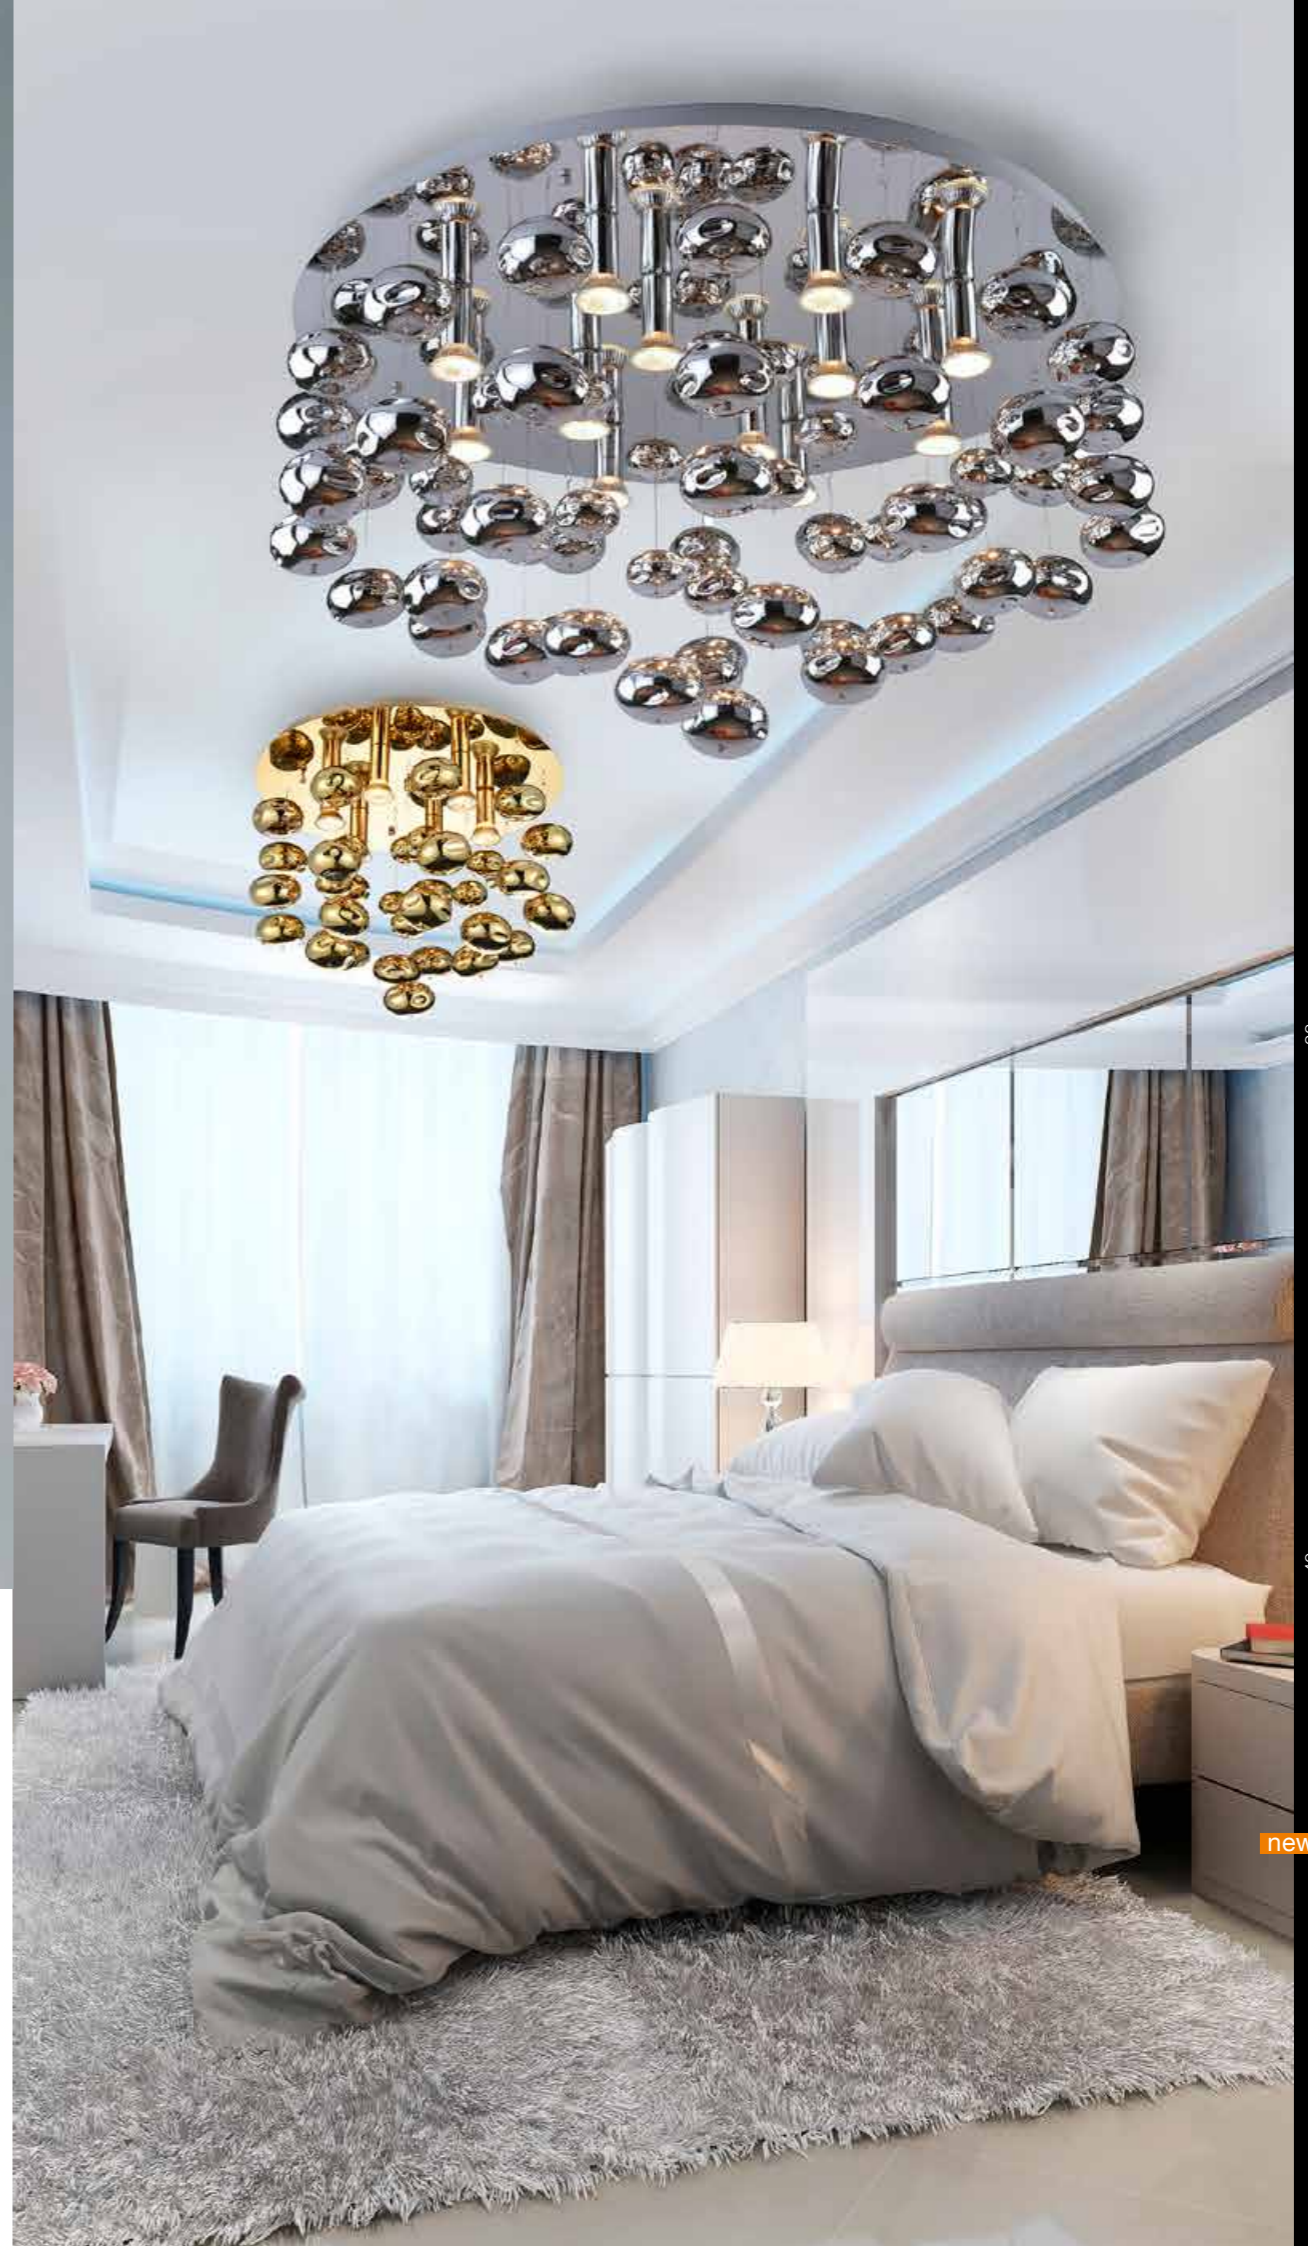

GU10 10x 50W only LED
metal/chrome/glass

Luvia 80

- 1 AZ2542 (chrome)
- 3 AZ2571 (clear)

GU10 10x 40W only LED
metal/chrome/glass

Luvia

- 1 AZ2541 (chrome)
- new 2 AZ3072 (gold)
- 3 AZ2572 (clear)

GU10 10x 40W only LED
metal/chrome/glass