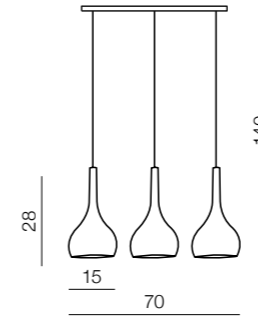

Soul 3

- 1 AZ1655 (chrome)
- 2 AZ0275 (white)
- 3 AZ0276 (black)

E27 3x 40W
iron/glass