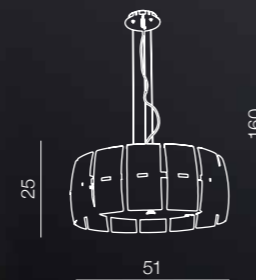

Taurus 2

- 1 AZ0190 (black)
- 2 AZ0191 (white)

E27 4x 25W
glass/chrome