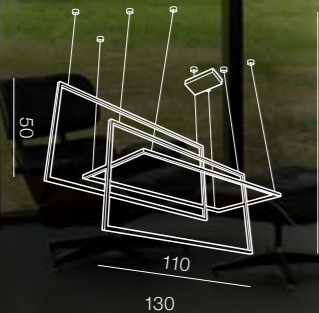

LED 49W 3280lm
3000K dimmable
aluminium/acryl

Metric DIMM

66

1 BLACK

2 WHITE

READY DIMM POWER

Metric LED

- 1 AZ2914 (black)
- 2 AZ2915 (white)