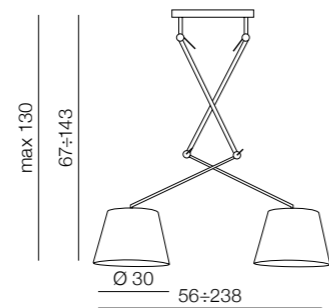

LAMP BODY + ZF SHADES
1x E27 MAX 60W
metal/fabric

Adam 2 S

LAMP BODY + ZF SHADES
2x E27 MAX 60W
metal/fabric