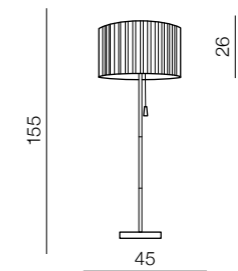

2 WHITE

3 BLACK

Penelopa table

- 1 **AZ2391** (grey)
- 2 **AZ2392** (white)
- 3 **AZ2393** (black)

E27 1x MAX 60W
metal/fabric

Penelopa floor

- 1 **AZ2399** (grey)
- 2 **AZ2400** (white)
- 3 **AZ2398** (black)