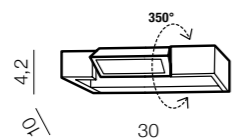

Dali 30 LED

- 1 AZ2788 3000K (white)
- 2 AZ2883 3000K (black)
- 3 AZ2789 4000K (white)
- 4 AZ2885 4000K (black)

LED 9W 1080lm 3000/4000K IP44 aluminium