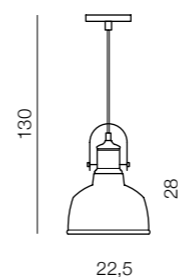

Darling 1
AZ2409
E27 1x MAX 40W
metal