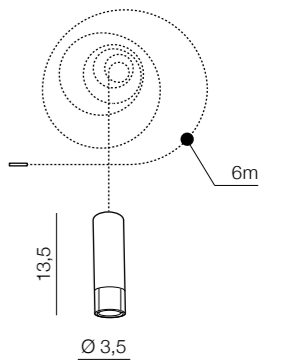

Ziko G9 6 meters

- 1 AZ2680 (black)
- new 2 AZ3458 (antique)

Max 1x G9 40W only LED
aluminium