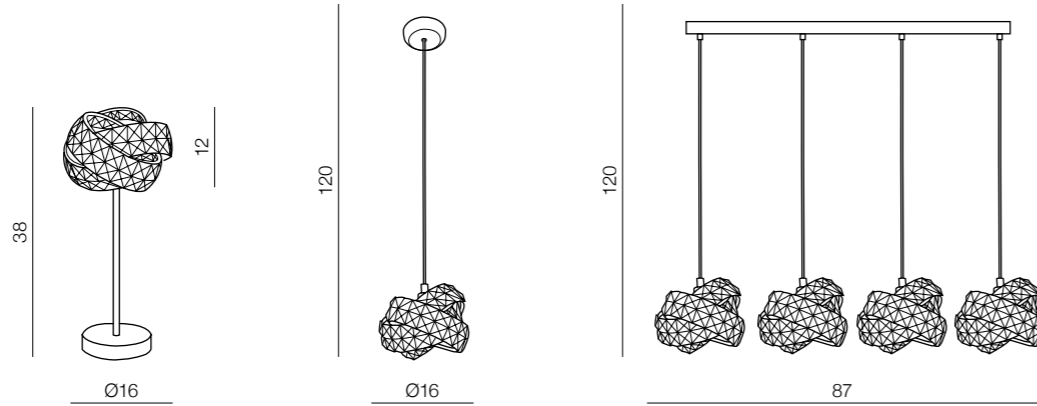

Bari table
AZ2106
G9 1x MAX 40W
metal/crystal

Bari 1
AZ2104
G9 1x MAX 40W
metal/crystal

Bari 4
AZ2105
G9 4x MAX 40W
metal/crystal