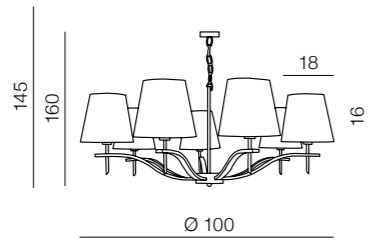

Princessa 7
AZ0725
E14 7x 40W
metal/chrome/fabric