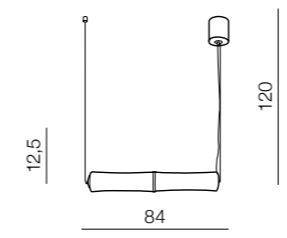

Bamboo 2 pendant
AZ1900
LED 48W 3000K 4080lm
acryl
dimmable