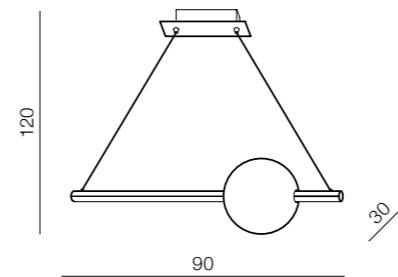

Sandra
DIMM

55 new

Sandra 1 dimm LED

AZ3351

(black)

LED 36W 3600lm 3000K dimmable
glass/acrylic