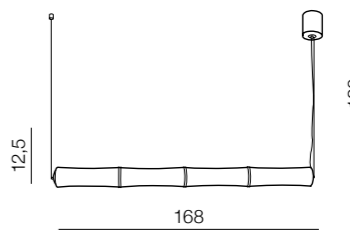

Bamboo 4 pendant
AZ1902
LED 96W 3000K 8160lm
acryl
dimmable