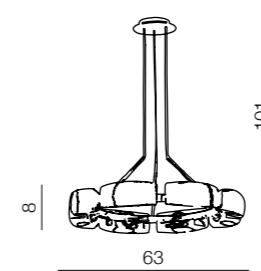

Fiona 8

AZ0154

G9 8x 40W
metal/glass
chrome/white