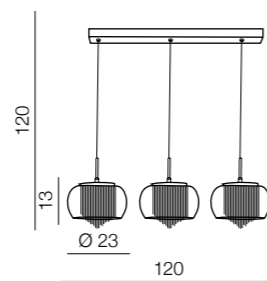

Rego 3 line

AZ2453

3x G9 Only LED
metal/glass