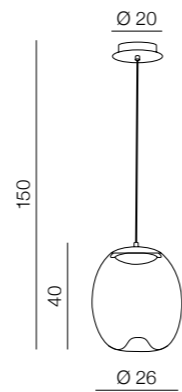

G9 5x 40W only LED
metal/chrome/glass

Amber milano 9

- new 1 **AZ3673** (chrome)
- new 2 **AZ3102** (clear)
- new 3 **AZ3134** (copper)

G9 9x 40W only LED
metal/chrome/glass

Helena A LED

AZ3341
(black)
LED 21W 1785lm 3000K
metal/brass/glass