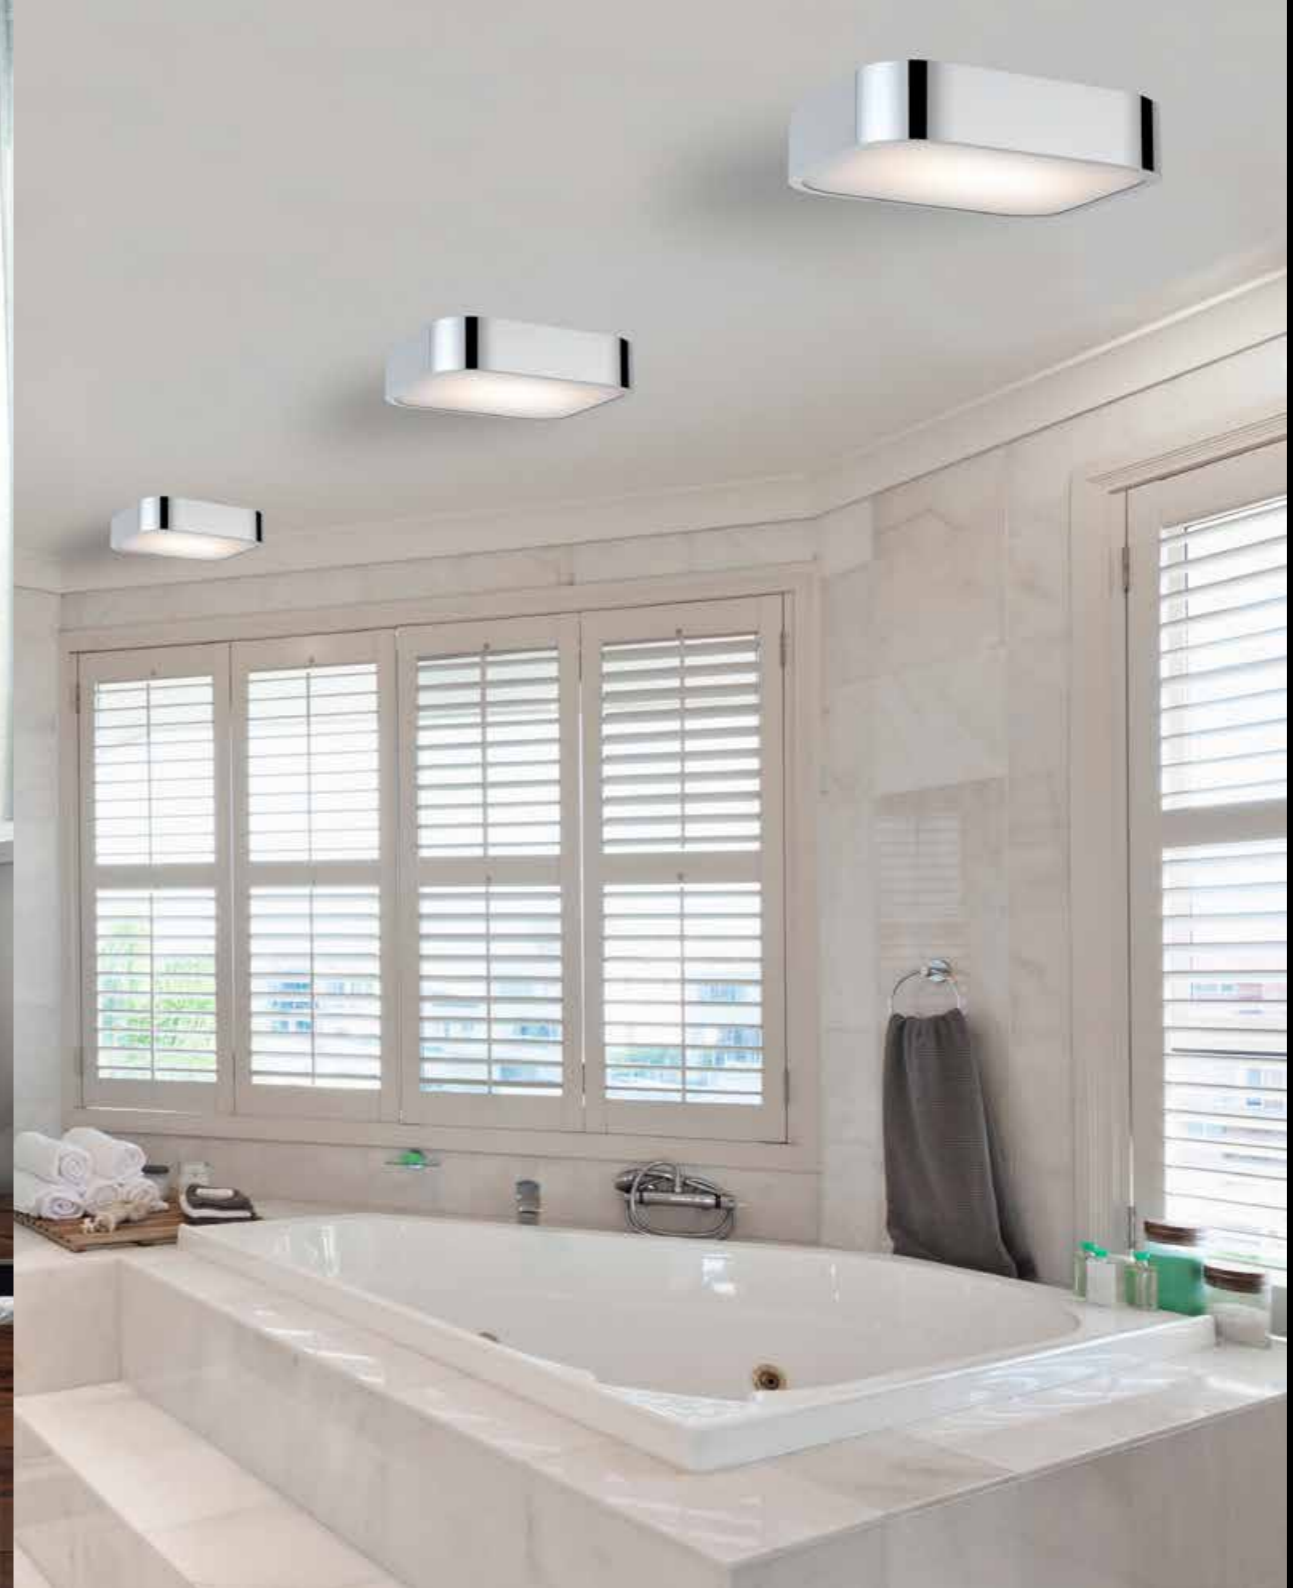

Lucie

397

IP44