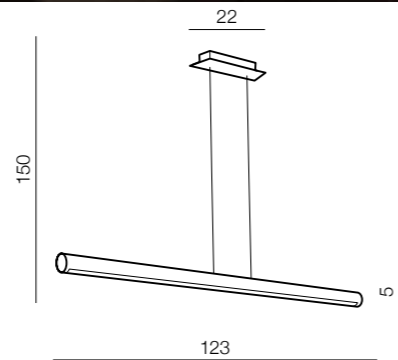

Albero LED

AZ2701

(natural exotic wood+black)
LED 50W 3500lm 3000K
wood/acrylic