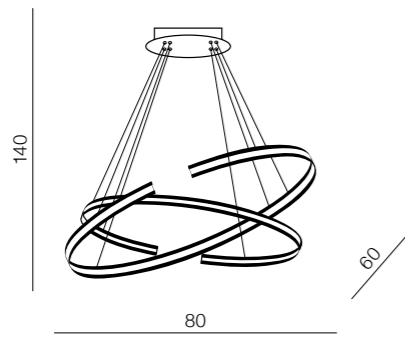

Alessia
DIMM

new 54

Alessia dimm LED

AZ3355

(black)

LED 60W 5100lm 3000K dimmable
metal/plastic