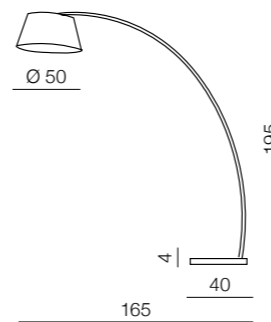

Olav

- 1 AZ1035 (white)
- 2 AZ1034 (black)

1x E27 60W
metal/fabric/acryl