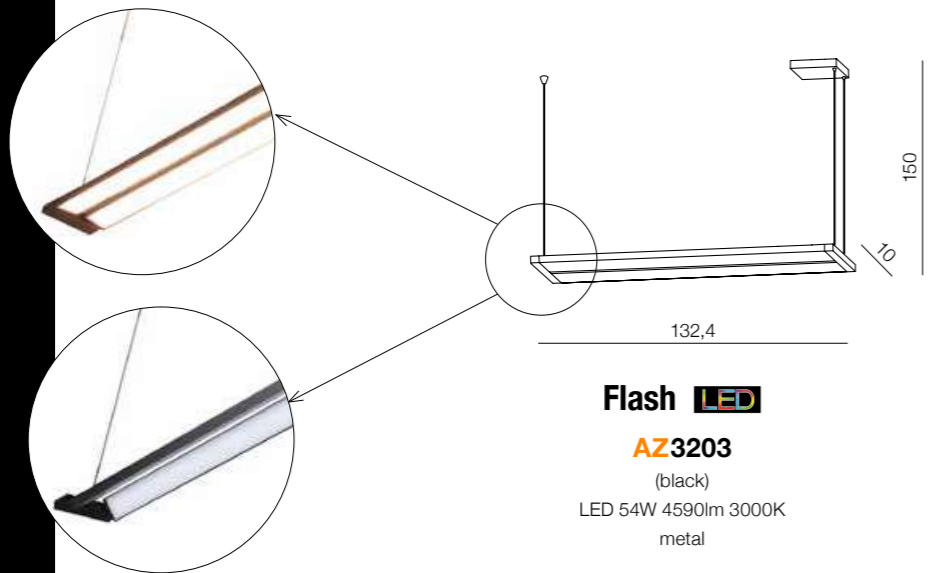

Flash

new 72