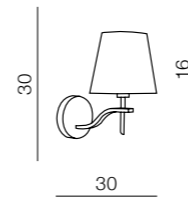

Princessa wall
AZ0723
E14 1x 40W
metal/chrome/fabric