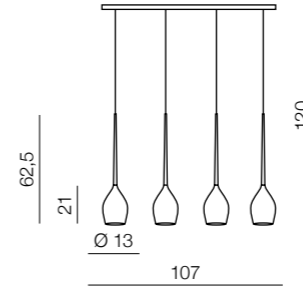

Izza 4

- 1 AZ0101 (shiny white)
- 2 AZ0100 (shiny black)
- 3 AZ1227 (amber)
- 4 AZ1228 (olive)
- **new** 5 AZ2938 (smoky)

E14 4x 50W
metal/glass