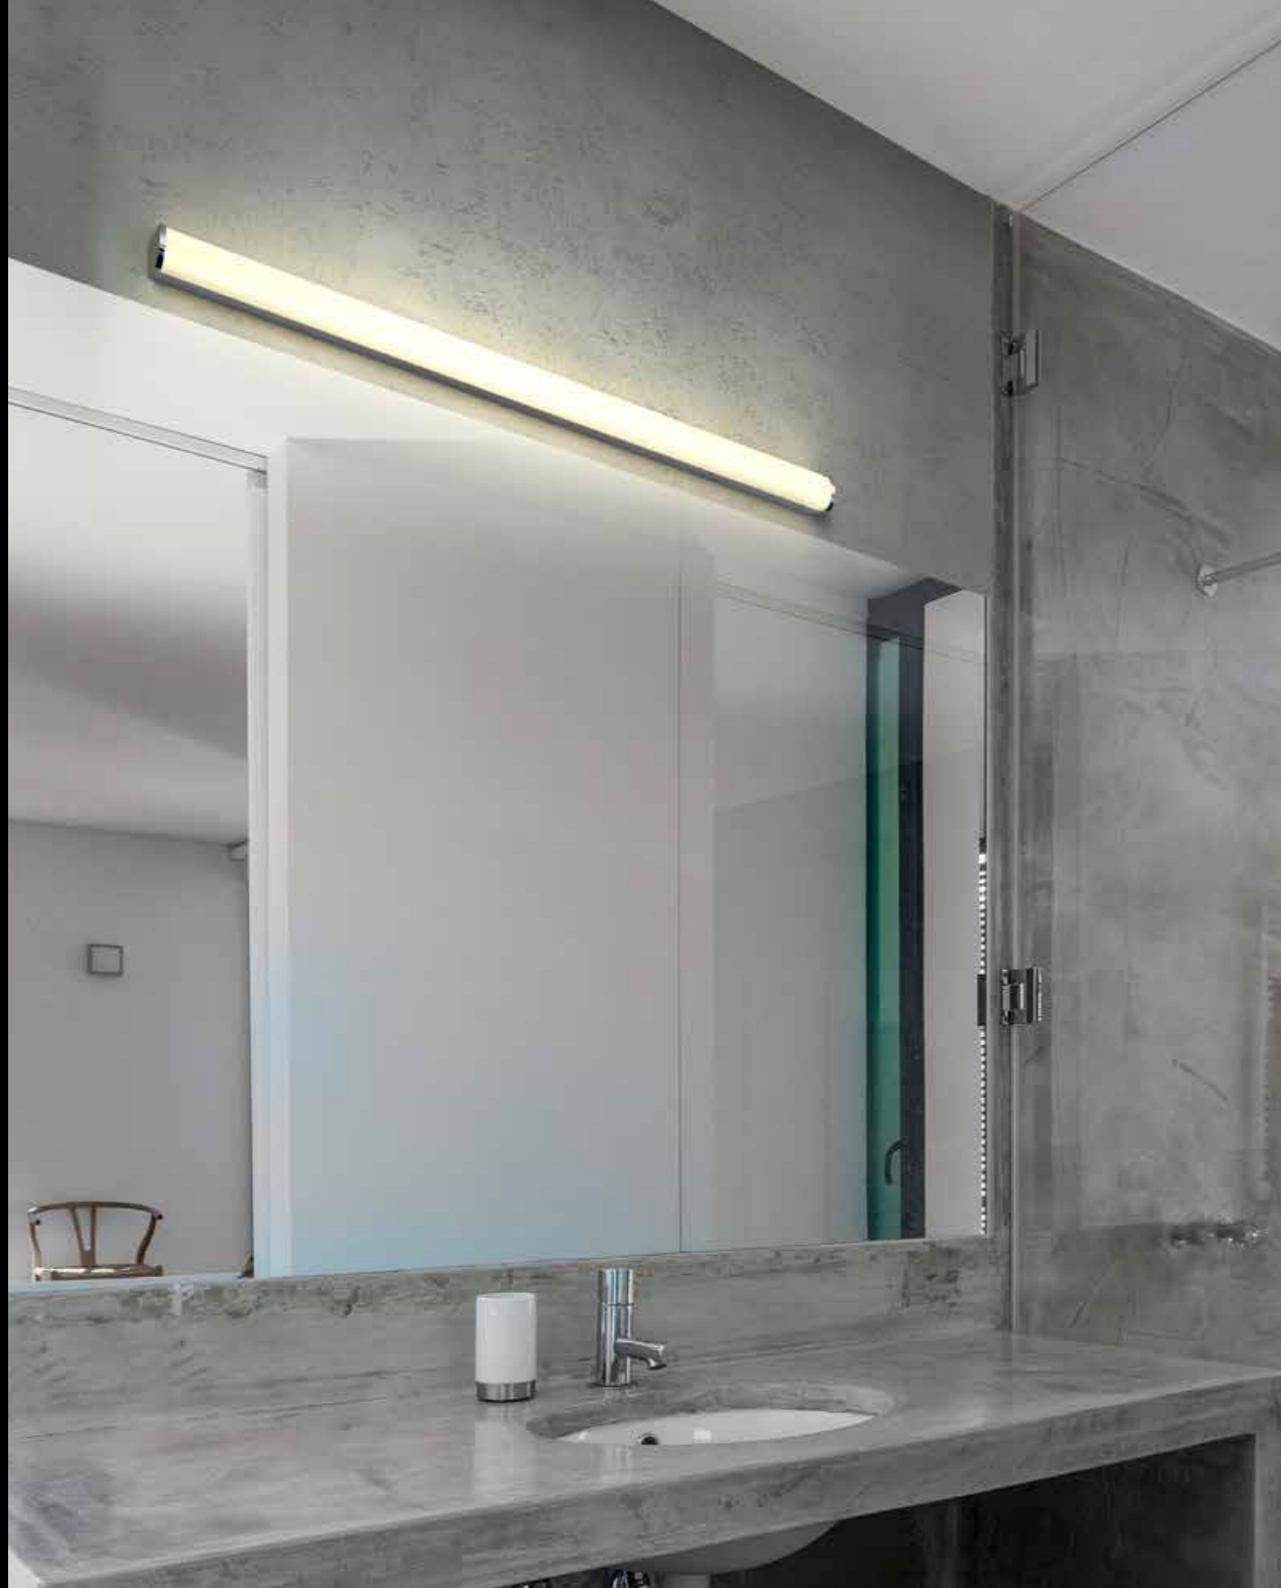

AZ2071

LED 6W 3000K 260lm IP44
metal/glass

Eos L LED

AZ2070

LED 18W 3000K 970lm IP44
metal/glass

Petra

384

IP44