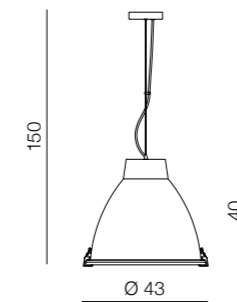

Tyrian

- 1 AZ1577 (concrete)
- 2 AZ1579 (white)
- 3 AZ1578 (black)

1x E27 60W metal