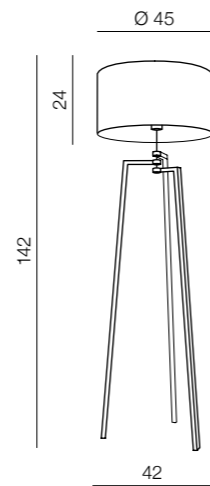

Lamp bodies + Shades = Bodies + Shades

Tristan
LAMP BODY
AZ3329

163,5
Ø 50

+	=	=	
			  Shade TR 46 AZ3670..... Ø 46 (black)
		+	
			  Shade TR 46 AZ3672..... Ø 46 (grey)
		+	
			  Shade TR 46 AZ3671..... Ø 46 (white)
		+	
			  Shade TF Floor 45 AZ2968..... Ø 45 (black)
		+	
			  Shade TF Floor 45 AZ3015..... Ø 45 (grey)
			  Shade TF Floor 45 AZ3014..... Ø 45 (white)

Tristan
LAMP BODY + SHADES

- AZ3329 + AZ3670 or
- AZ3329 + AZ3672 or
- AZ3329 + AZ3671

Tristan
LAMP BODY + SHADES

- AZ3013 + AZ2968 or
- AZ3013 + AZ3015 or
- AZ3013 + AZ3014