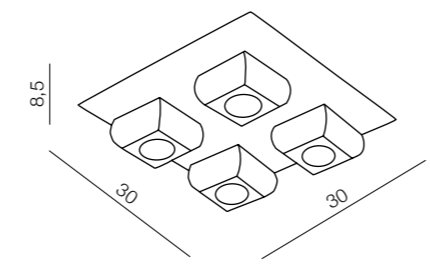

Rubic 4 top
AZ0492
G9 4x 40W
metal/chrome/acryl