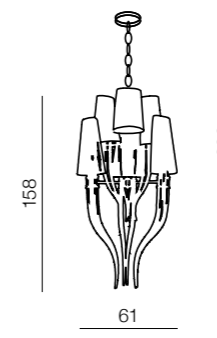

- 1 AZ0087 (white)
- 2 AZ1343 (black)

2x E14 Only LED 11W
metal/fabric

Diablo 3 big

- 1 AZ1232 (white)
- 2 AZ1344 (black)

6x E14 Only LED 11W
metal/fabric

Diablo 3+3

- 1 AZ0173 (white)
- 2 AZ1417 (black)

12x E14 Only LED 11W
metal/fabric