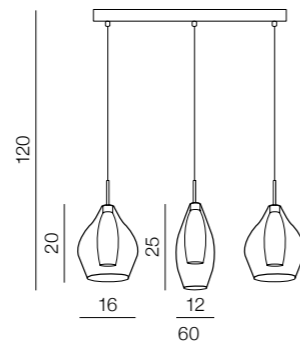

Amber milano 3

- 1 **AZ2149** (chrome)
- new 2 **AZ3075** (clear)
- new 3 **AZ3078** (copper)

G9 3x 40W only LED
metal/chrome/glass