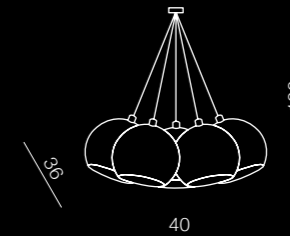

Gulia 7

- 1 **AZ0877** (chrome)
- 2 **AZ0635** (black)

7x GU10 MAX 50W
metal/chrome/balistic glass

- 1 **AZ1346** (chrome)
- 2 **AZ1234** (white)
- 3 **AZ1235** (black)

1x GU10 MAX 50W
sand black/chrome/sand white