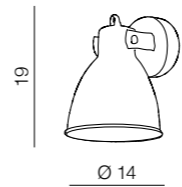

Tessio Wall
AZ1281
(white)
1x E14 60W
metal/leather