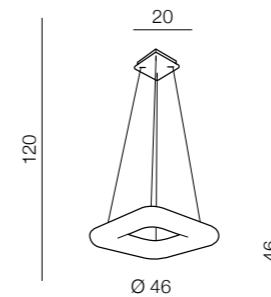

CCT = 2700÷6000K Dimmable Remote Control

Donut Square Top CCT 46 LED

AZ2664
LED integrated
LED 80W 6800lm
CCT 2700-6000K dimm
power dimmable
acryl

Donut Square Top CCT 60 LED

AZ2665
LED integrated
LED 84W 7140lm
CCT 2700-6000K dimm
power dimmable
acryl