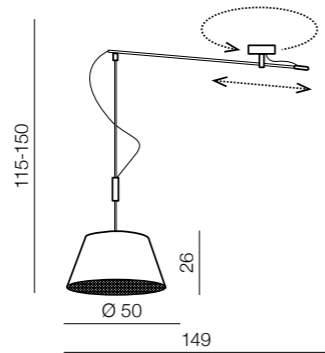

Malaga

LAMP BODY + NF SHADES

1x E27 MAX 60W
metal/fabric/acryl