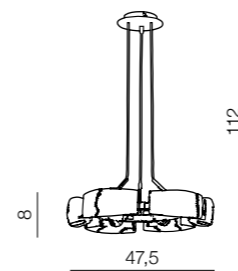

Fiona

79

Fiona 6

AZ0123

G9 6x 40W
metal/glass
chrome/white