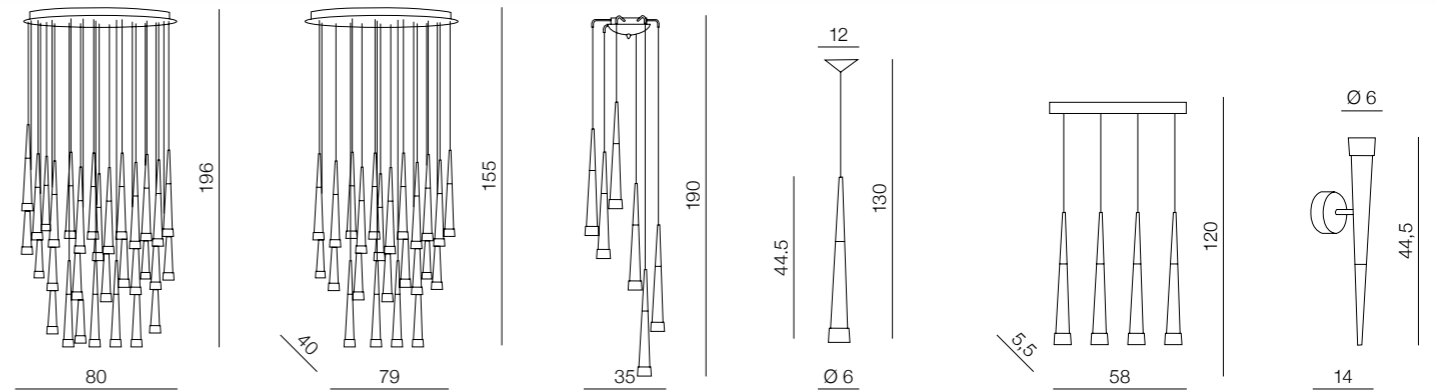

1 CHROME

2 BLACK