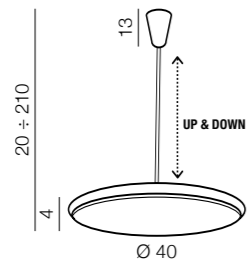

REGULATION UP & DOWN

Saturnia 40 LED

- 1 AZ2753 (black) 3000k
- 2 AZ2755 (copper) 3000k
- 3 AZ2757 (chrome) 3000k
- 1 AZ2752 (black) 4000k
- 2 AZ2754 (copper) 4000k
- 3 AZ2756 (chrome) 4000k

LED 30W 1800lm
acryl/metal