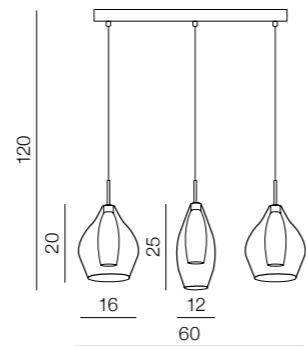

Amber milano 3

- 1 AZ2149 (chrome)
- new 2 AZ3075 (clear)
- new 3 AZ3078 (copper)

G9 3x 40W only LED
metal/chrome/glass