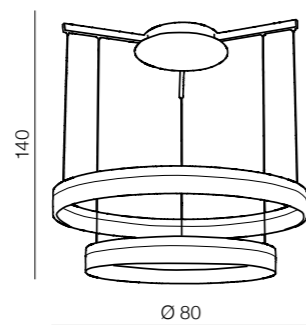

Zola

100

1 WHITE

2 CHROME

Zola 60/40 LED

AZ1294
(chrome)
1x LED 24W + 18W 4200LM
acryl/metal

Zola 80/60 LED

AZ1295
(white)
1x LED 32W + 24W 5600LM
acryl/metal