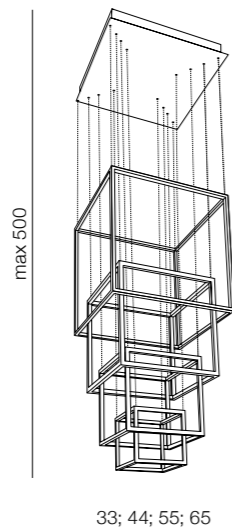

Opera XL LED

- 1 AZ3139 (black)
- 2 AZ3140 (gold)

LED 329W 19740lm 3000K
aluminium/acrylic