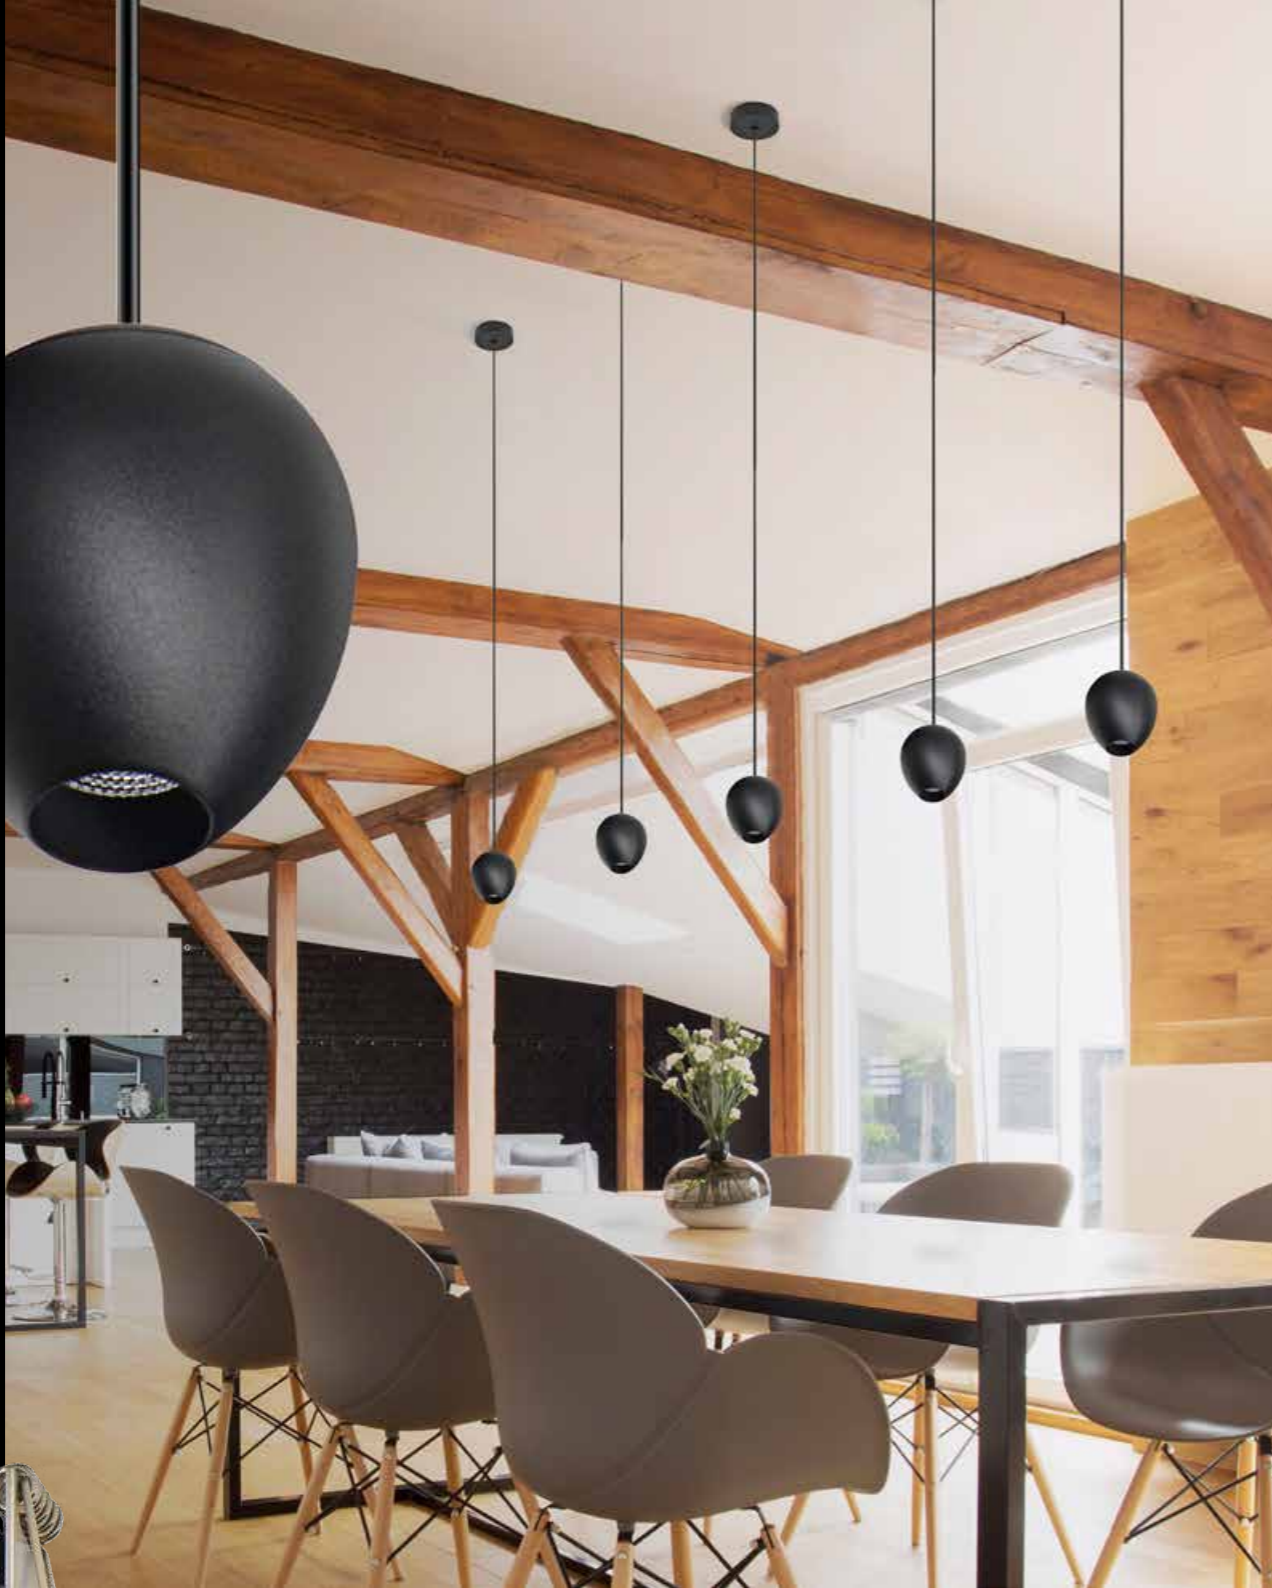

Avica

- 1 AZ3122 (white)
- 2 AZ3121 (black)

GU10 1x Max 35W only LED
aluminium