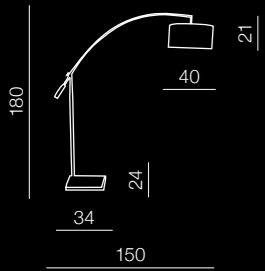

Bianca

300

Bianca

1. 1 AZ0005 (chrome/white)
   - 2 AZ0006 (chrome/black)
2. E27 1x 60W
   metal/marble/fabric

Togo

301

Togo

- 1 AZ1512 (white)
- 2 AZ0021 (chrome/black)

E27 1x MAX 100W
metal/marble