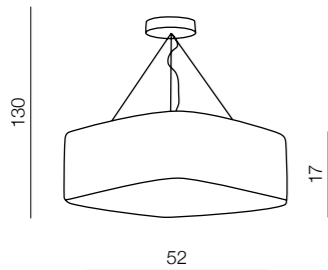

Sugar 52

AZ0448

E27 4x 60W
acryl/chrome/clear