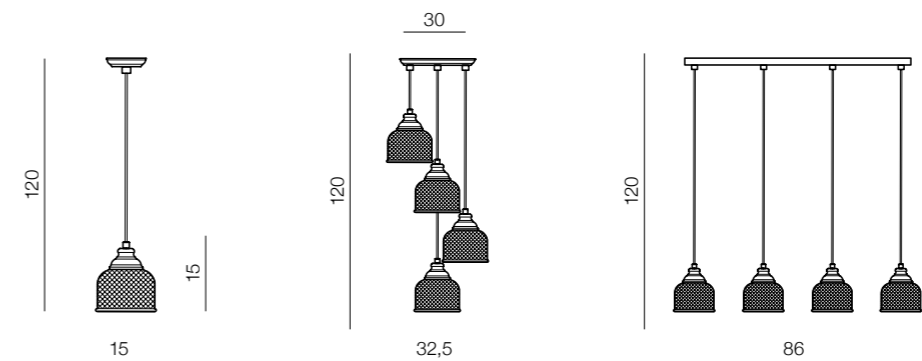

52

LED

Brighton 3

AZ1609
(chrome)

LED 55W 3300lm 3000K
aluminium/ crystal

Mora

53

Mora 1