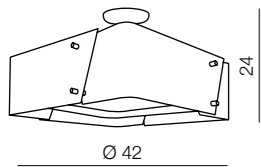

Pope

1 **AZ3170** (gold)
 2 **AZ3171** (black)
 E27 3x Max 40W only LED
 glass/metal

1 GOLD

2 BLACK

Square

76

Ø 42

Square 42