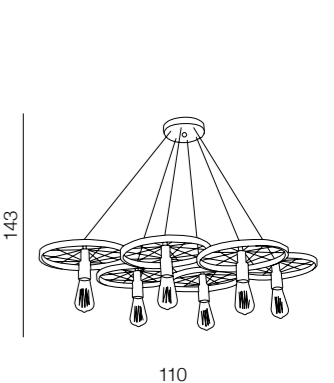

- 1 **AZ1884** (black)
1x E27 60W
metal/wood
- 2 **AZ1582** (white)

Ranch

203

Ranch wall
AZ1651
(black)
E27 60W
metal

Ranch 1
AZ1648
(black)
E27 60W
metal

Ranch 3
AZ1649
(black)
3x E27 60W
metal

Ranch 6
AZ1650
(black)
6x E27 60W
metal