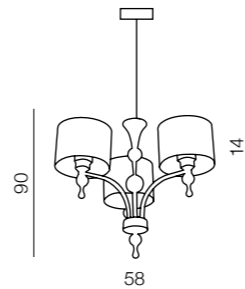

Impress

38

1 WHITE

2 BLACK

3 BROWN

E27

Impress table

- 1 AZ1107 WH (white)
- 2 AZ0502 BK (black)
- 3 AZ2903 (brown)

E27 1x 50W
metal/chrome/acryl/fabric

Impress wall

- 1 AZ0503 WH (white)
- 2 AZ0501 BK (black)
- 3 AZ2904 BN (brown)

E27 1x 50W
metal/chrome/acryl/fabric

Impress 7

- 1 AZ1106 WH (white)
- 2 AZ0500 BK (black)
- 3 AZ2902 BN (brown)

E27 7x 50W
metal/chrome/acryl/fabric

Impress 5

- 1 AZ1007 WH (white)
- 2 AZ0499 BK (black)
- 3 AZ2901 BN (brown)

E27 5x 50W
metal/chrome/acryl/fabric

Impress 3

- 1 AZ1006 WH (white)
- 2 AZ0498 BK (black)
- 3 AZ2900 BN (brown)

E27 3x 50W
metal/chrome/acryl/fabric