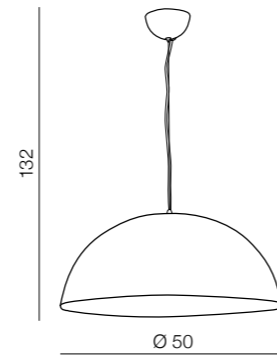

Modena 50

1. 1 AZ1401 CH (chrome)
   - 2 AZ1398 WH/GO (white/gold)
2. 1x E27 MAX 60W metal