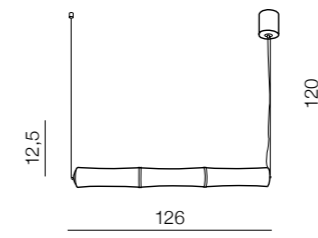

Bamboo 3 pendant
AZ1901
LED 72W 3000K 6120lm
acryl
dimmable