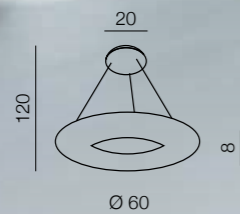

Napoli 60 LED

AZ1316
(white)
LED 36W 3000K 2880 LUMEN
acryl