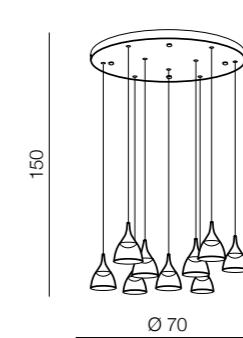

Dalmatia 9 LED