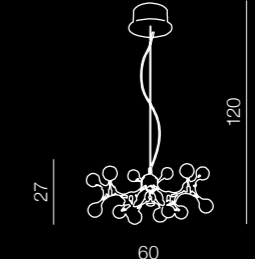

Neurono 15

AZ0107

G4 15x 20W 12V
metal/glass
chrome/white