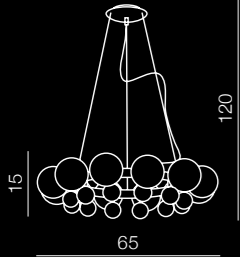

Esperanza

80

Esperanza

AZ0095

G9 12x 40W
metal/glass
chrome/white