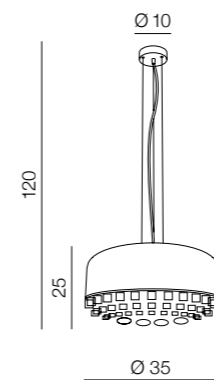

Tarant

221

new

Tarant 35

AZ3163
(black)

E27 3x Max 60W only LED
metal/crystal