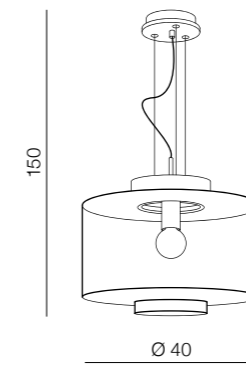

Sorel

AZ3343
(clear)
E27 1xMax 40W only LED
metal/wood/glass/brass