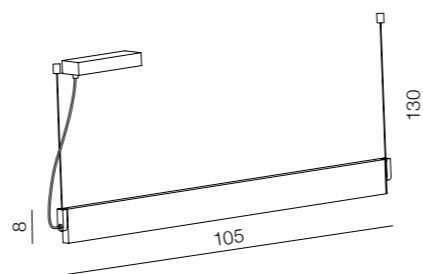

Norman XL LED

- 1 AZ1685 (white)
- 2 AZ1686 (wood)

LED 29W, 1740 lm
aluminium

Norman White Wall M LED

AZ1683
(white)
LED 13W, 780 lm
aluminium

AZ1684
(white)
LED 17W, 1020 lm
aluminium

AZ1888
(white)
LED 23W, 1215 lm
aluminium