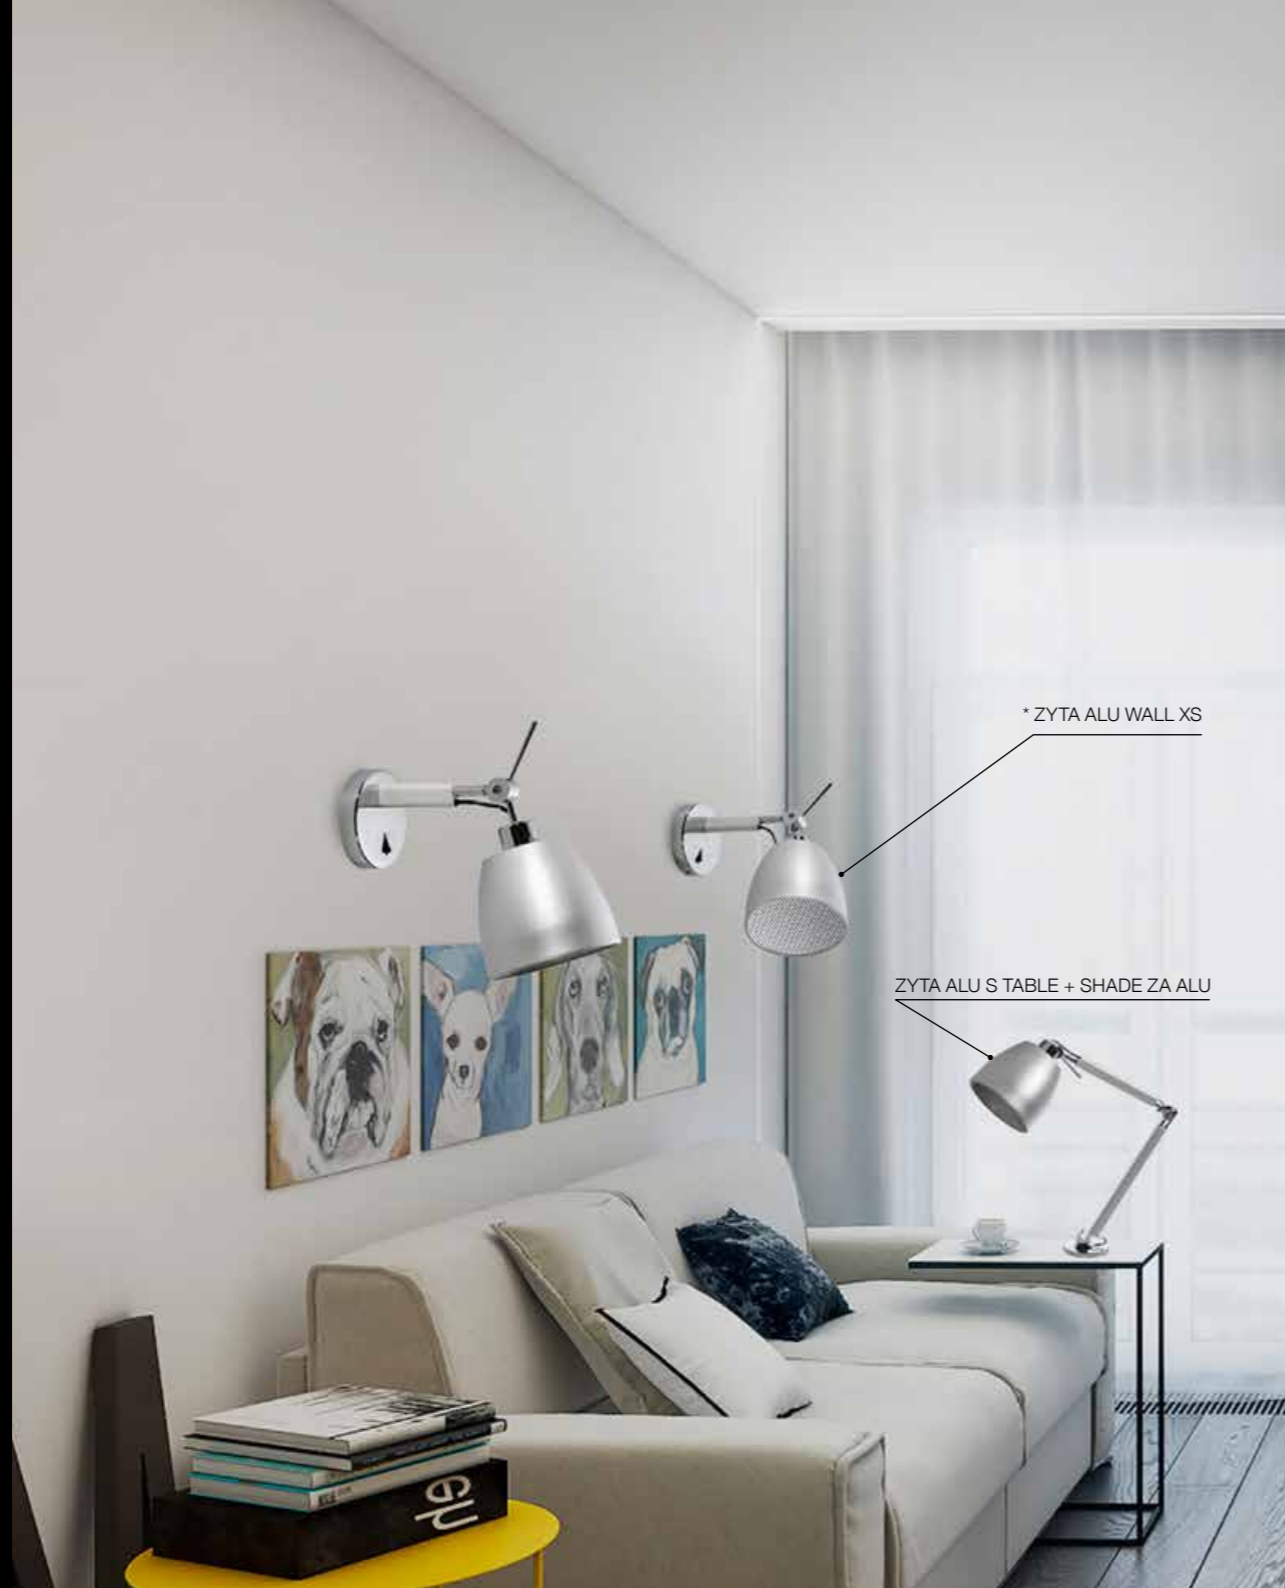

* ZYTA ALU WALL XS

ZYTA ALU S TABLE + SHADE ZA ALU

*Shades exchanging not available for this lamp

- 1 AZ2414 (white)
- 2 AZ2413 (black)
- 3 AZ2479 (grey)
- 4 AZ2490 (aluminium)

1x E27 MAX 60W
fabric/ metal