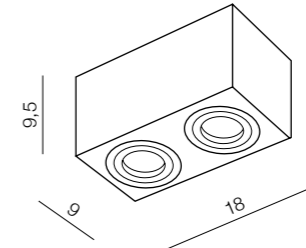

Brant 2 square

- 1 AZ2879 (black)
- 2 AZ2823 (white)

GU10 2x Max. 50W IP44
metal/aluminium