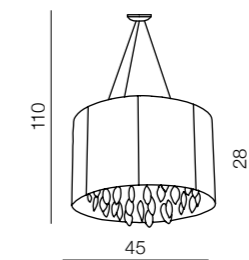

Sidney

40

Sidney wall

- 1 AZ0916 WH (white)
- 2 AZ0915 BN (brown)

E14 1x 40W
Fabric/Chrome/Crystal

Sidney oval

- 1 AZ0757 WH (white)
- 2 AZ0914 BK (black)
- 3 AZ1839 BN (brown)

E14 6x 40W
Fabric/Chrome/Crystal

Sidney round

- 1 AZ0512 WH (white)
- 2 AZ0510 BK (black)
- 3 AZ0511 BN (brown)

E14 7x 40W
Fabric/Chrome/Crystal