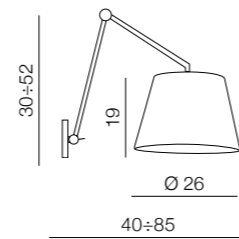

Adam Wall S

LAMP BODY + ZF SHADES
1x E27 MAX 60W
metal/fabric