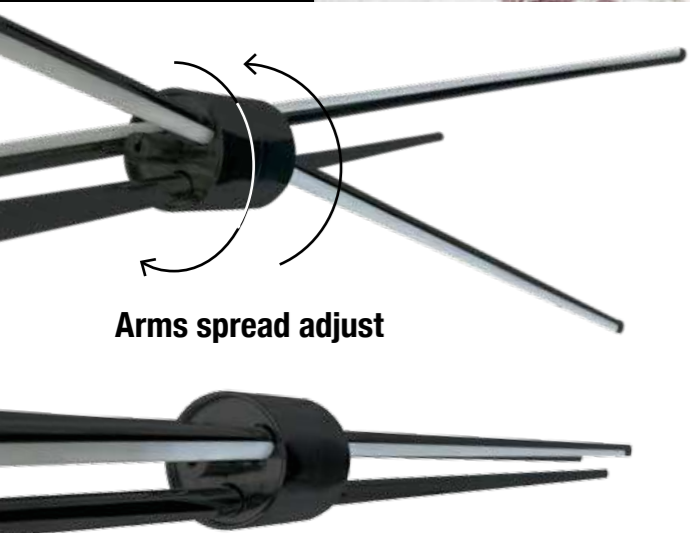

Sandra 3 dimm LED

AZ3352

(black)

LED 48W 4800lm 3000K dimmable
glass/acrylic

Arms spread adjust

Jax pendant LED

AZ3135

LED 33W 1600lm 3000K
metal/silicone