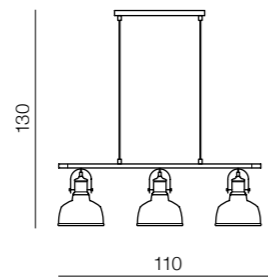

Darling 3 line glass
AZ2145
E14 3x MAX 40W
glass/metal