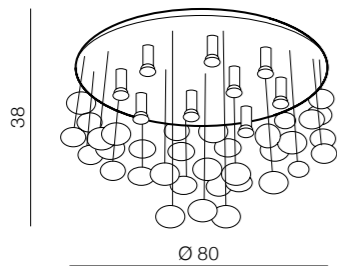

Luvia 80

- ❶ AZ2542 (chrome)
- ❷ AZ2571 (clear)

GU10 10x 40W only LED
metal/chrome/glass