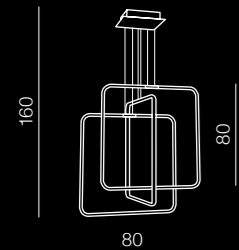

bracket is placed
at the center of the frame

Madrid

DIMM

70

Madrid **LED**

AZ2468

LED integrated Dimmable
LED 80W 4500lm 3000K
PC/metal

READY DIMM POWER