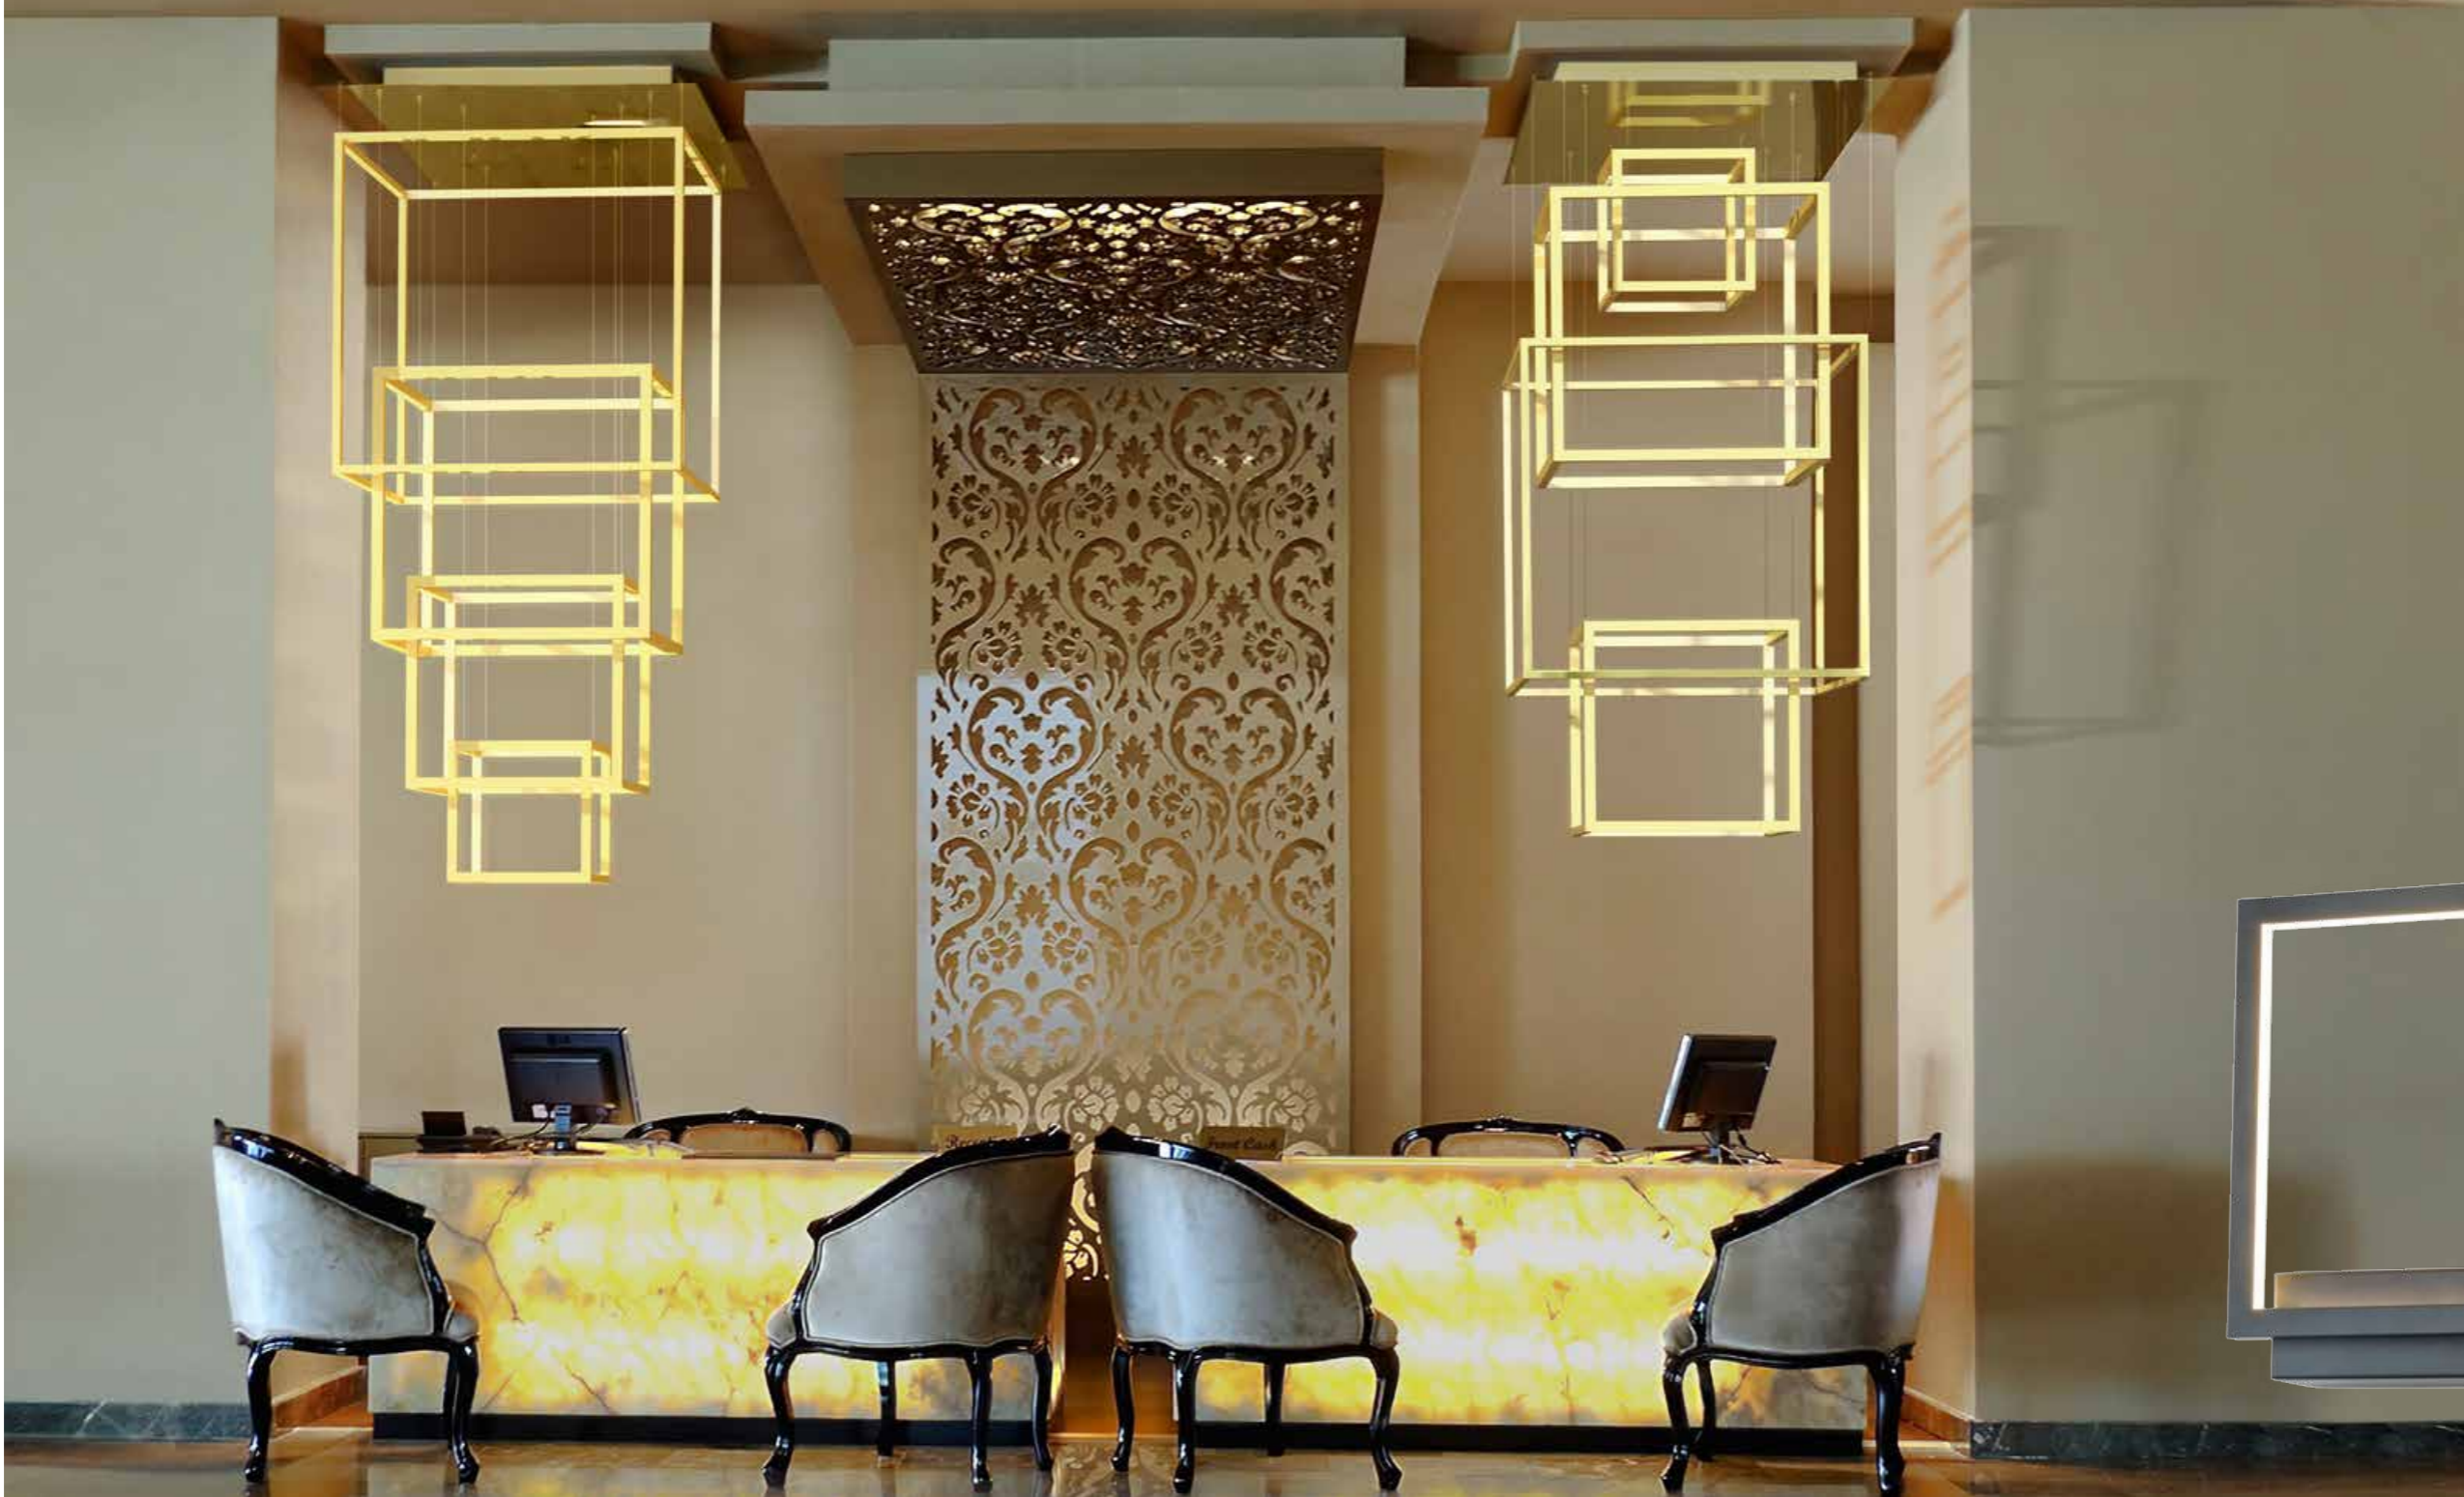

Opera

new

62

1 BLACK

2 GOLD

Opera WALL

63

new