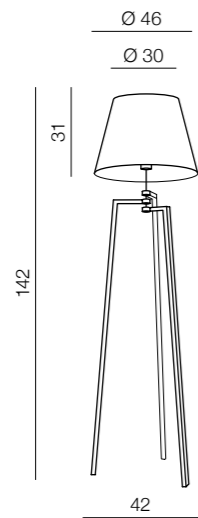

Tristan
LAMP BODY + SHADES
(black)
E27 1xMax 60W only LED
metal