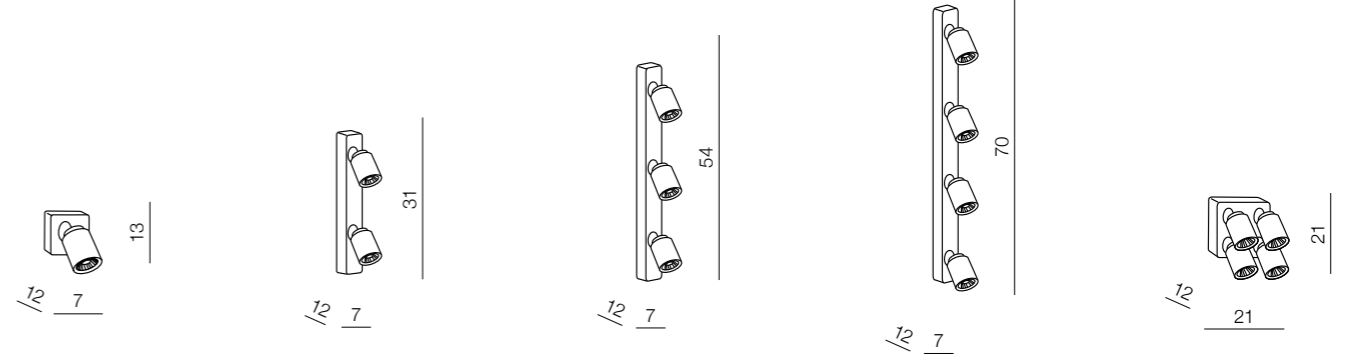

2 BLACK

Tomi 1

- 1 AZ0662 (white/grey)
- 2 AZ0681 (black)

1x GU10 MAX 50W
bulb not included
metal/aluminium/sandy paint

Tomi 2

- 1 AZ0663 (white/grey)
- 2 AZ0678 (black)

2x GU10 MAX 50W
bulb not included
metal/aluminium/sandy paint

Tomi 3

- 1 AZ0664 (white/grey)
- 2 AZ0680 (black)

3x GU10 MAX 50W
bulb not included
metal/aluminium/sandy paint

Tomi 4PR

- 1 AZ0665 (white/grey)

4x GU10 MAX 50W
bulb not included
metal/aluminium/
sandy paint

Tomi 4KW

- 1 AZ0682 (white/grey)

4x GU10 MAX 50W
bulb not included
metal/aluminium/
sandy paint