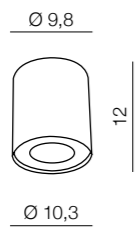

Neos 1

- 1 AZ0708 (black/chrome)
- 2 AZ0707 (white/chrome)
- 3 AZ0607 (black/aluminum)
- 4 AZ0606 (white/aluminium)

1x GU10 MAX 50W
bulb not included