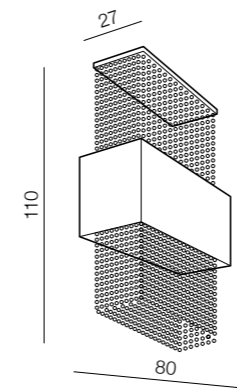

Glamour pendant

- 1 AZ1586 (black)
- 2 AZ1589 (white)

5x E14 MAX 40W
metal/ crystal/ fabric