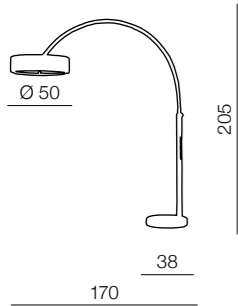

Aruba

AZ0169

E27 3x 60W
metal/marble/fabric
chrome/black/black