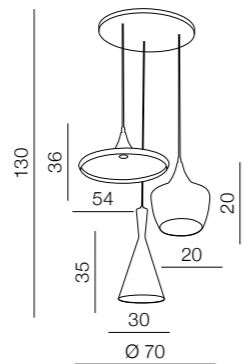

1x E27 MAX 60W
metal/wood

Ida mix

- 1 AZ1878 (anodised ST)
- 2 AZ1881 (anodised COP)
- 3 AZ1880 (anodised GO)

E27 3x MAX60W
metal/wood

1 WHITE/GOLD

2 BLACK/GOLD

Mix

- 1 AZ1339 WH/GO (white/gold)
- 2 AZ1338 BK/GO (black/gold)