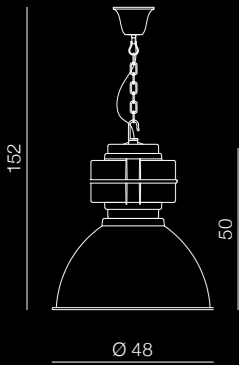

Bismarck

196

Bismarck

- 1 AZ1575 (concrete)
- 2 AZ1576 (white)

1x E27 60W metal
*accessories not included