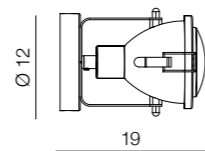

Tobruk wall

AZ1584

(colour concrete)
1x GU10 MAX 25W
metal/glass