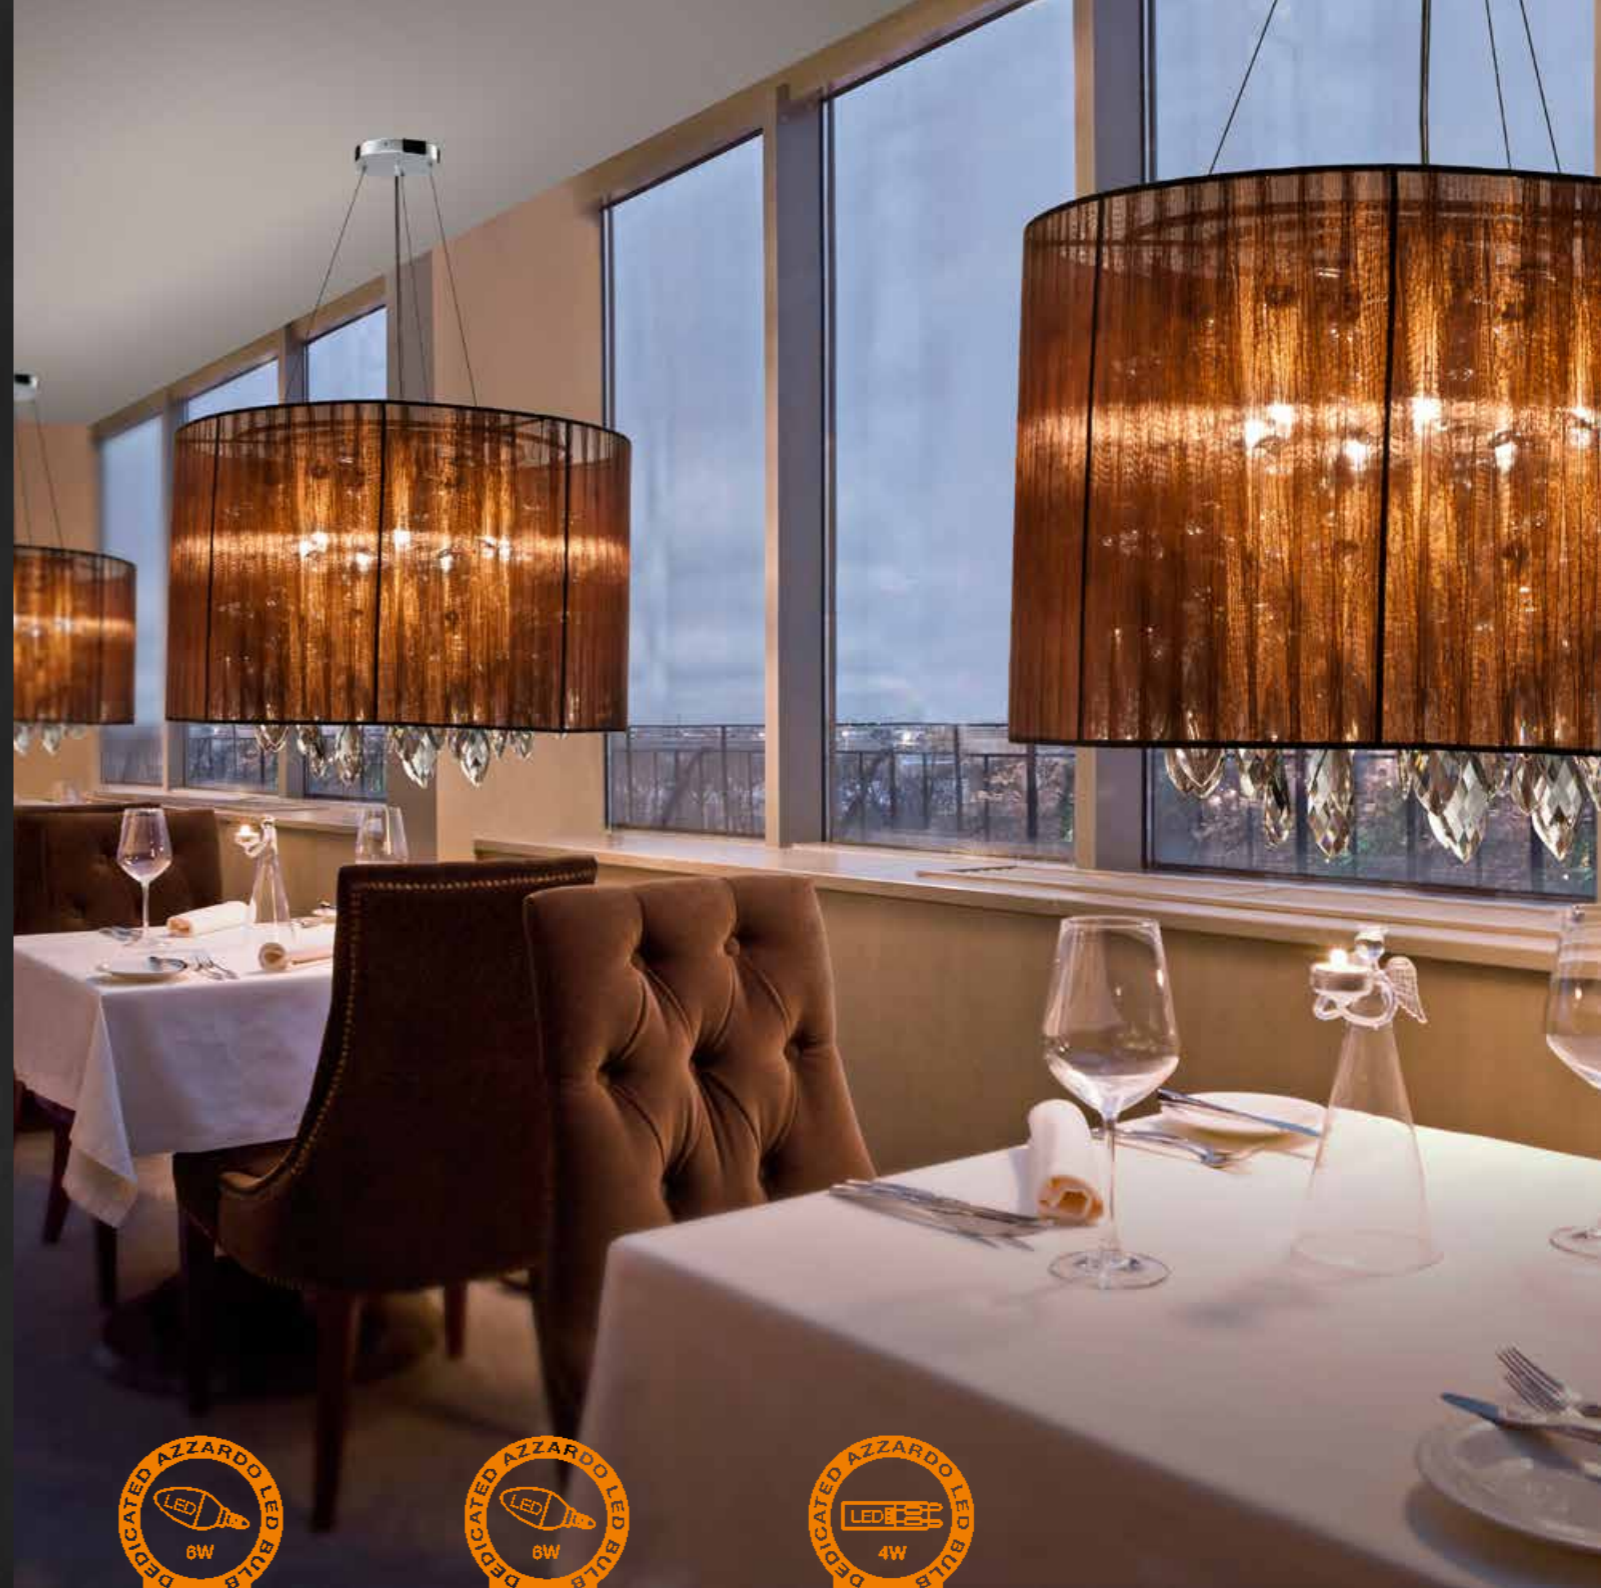

E27 3x 50W
metal/chrome/acryl/fabric

Sidney

40

1 WHITE

2 BLACK

3 BROWN

Sidney wall

- 1 AZ0916 WH (white)
- 2 AZ0915 BN (brown)