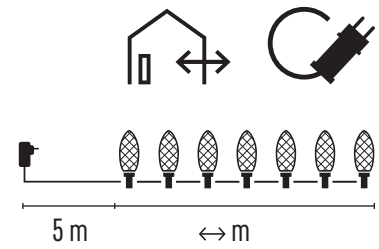

Cone Lights

■ Green cable

NEW

8 multifunctional
modes

cool white

D5ZC01

15 50 052 010 1/-/6

50 LED

↔ 9.8 m