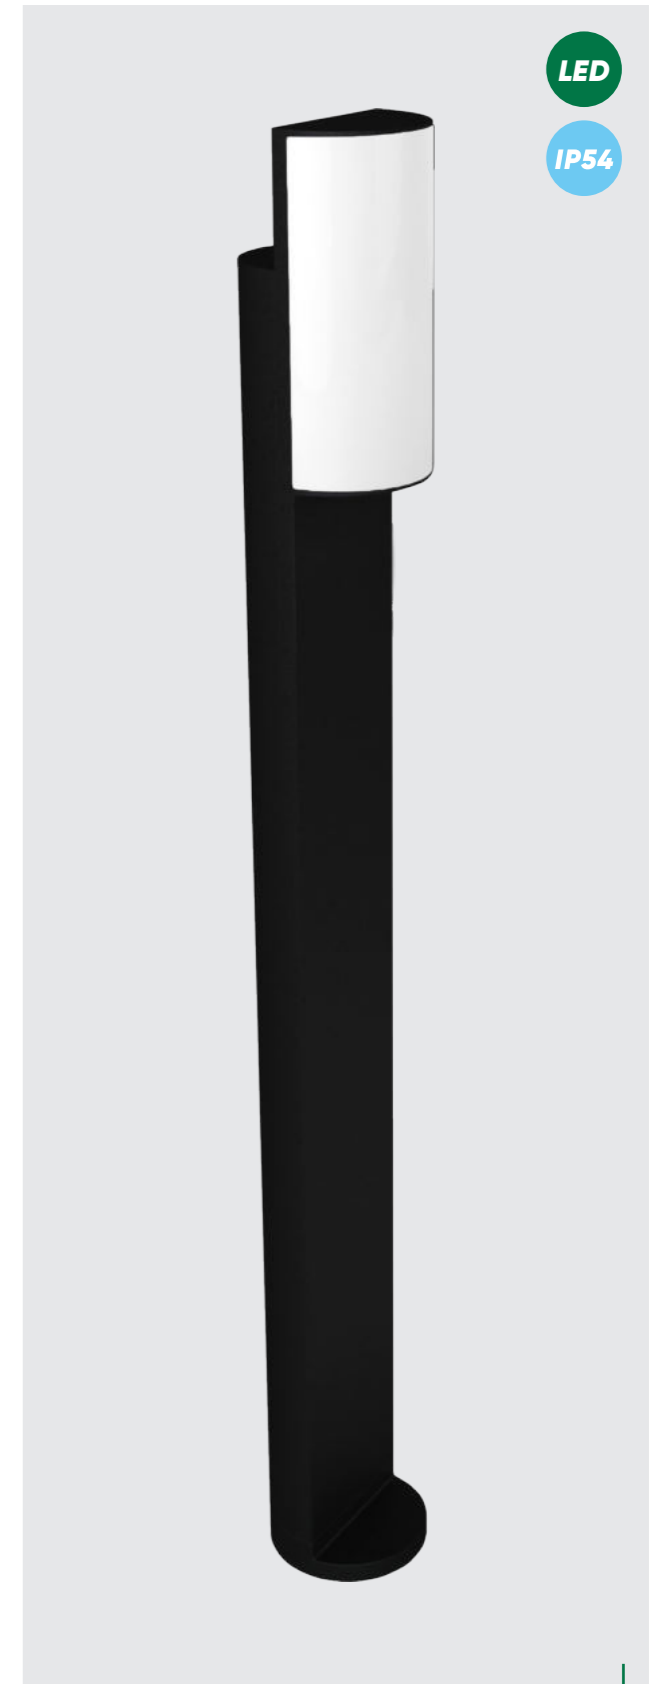

LED

IP54

31403
Melbourne
↔80mm ↓700mm

aluminium-matt black,
plastic-opal
LED 8W/560lm, 4000K
EAN 8585032233722

* outdoor