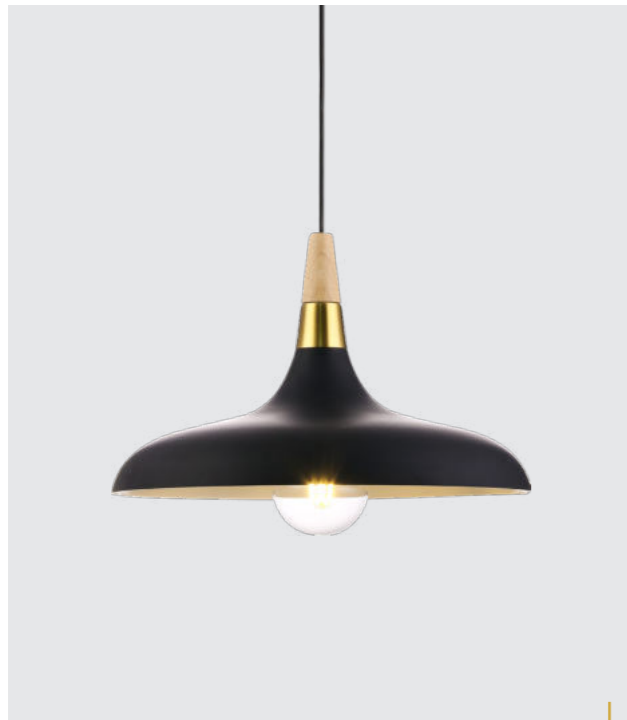

46308
Trier
↔345mm ↓1145mm

metal-matt black, white
1xE27/40W
EAN 8585032234323
E27 ⚡ Ⓢ