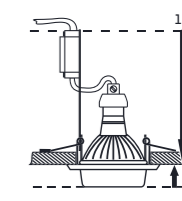

71043

aluminium / glass

chrome / frosted

74 x 74 x 10

50W / GU10

8585032215407