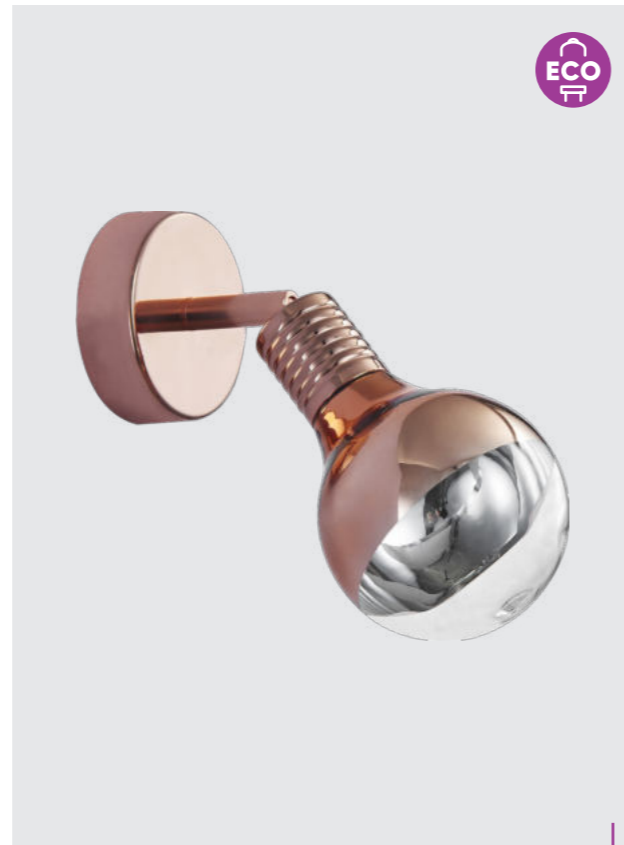

65028
Cupertino
↔200mm ↓110mm
metal-copper
glass-copper, clear
1xG9/33W
EAN 8585032223884
G9 ⚡ Ⓢ