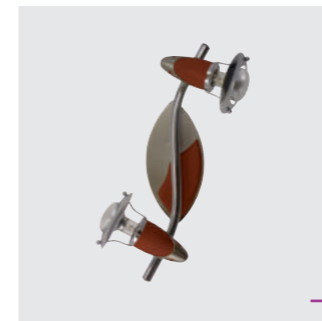

metal-chrome, white
1xE14/40W/ with switch
EAN 8590828655640

metal-brass satin
wood-dark
EAN 8590828656142

metal-antique brass
satinwood-light
EAN 8590828655015

metal-brass satin, wood-dark
2xE14/40W
EAN 8590828656005