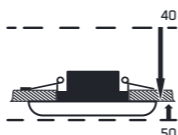

QUADRICA

27303	metal / plastic	white	240 x 240 x 34	36W / SMD LED	8585032226151

SMD LED
LED INCL.
225x250MM
~230V
2880 LUMEN
4000 KELVIN
CRI ≥ 80
IP 20

DOMES

100MM	63218	metal	aluminium / white	110 x 110 x 50	8W / 560 LM	8585032235719
140MM	63219	metal	aluminium / white	150 x 150 x 50	12W / 960 LM	8585032235726
165MM	63220	metal	aluminium / white	175 x 175 x 50	20W / 1600 LM	8585032235733

SMD LED
LED INCL.
~230V
4000 KELVIN
CRI ≥ 75
IP 20