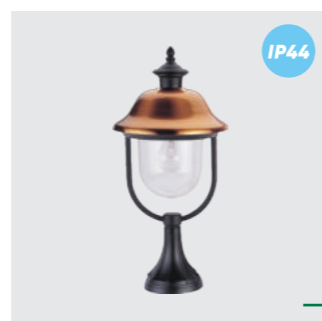

IP44

3056
Sanghai

↔248mm †538mm

metal-black, aluminium-copper, acrylic-clear
1xE27/60W
EAN 8585032200236