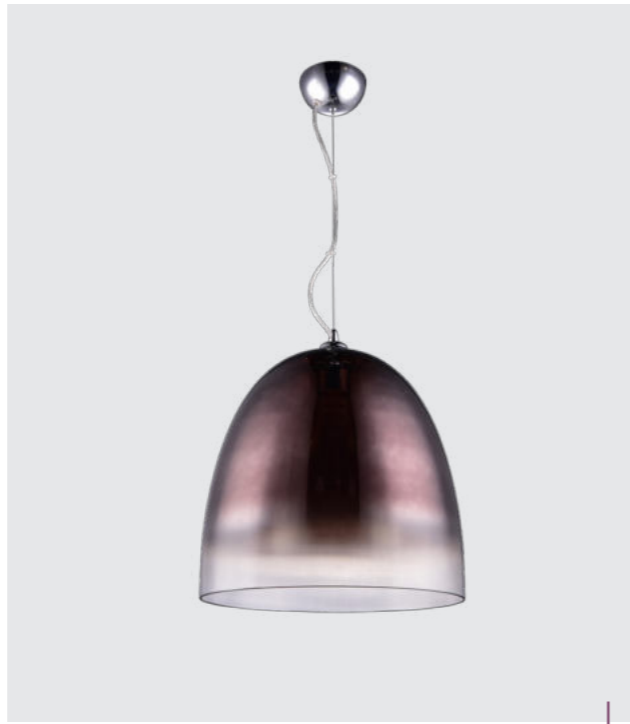

46078
Bayamo

↑1500 ↔330 ↔330
glass ↓320 ↔330

chrome,
glass coffee/clear
1xE27/60W
EAN 8585032225321