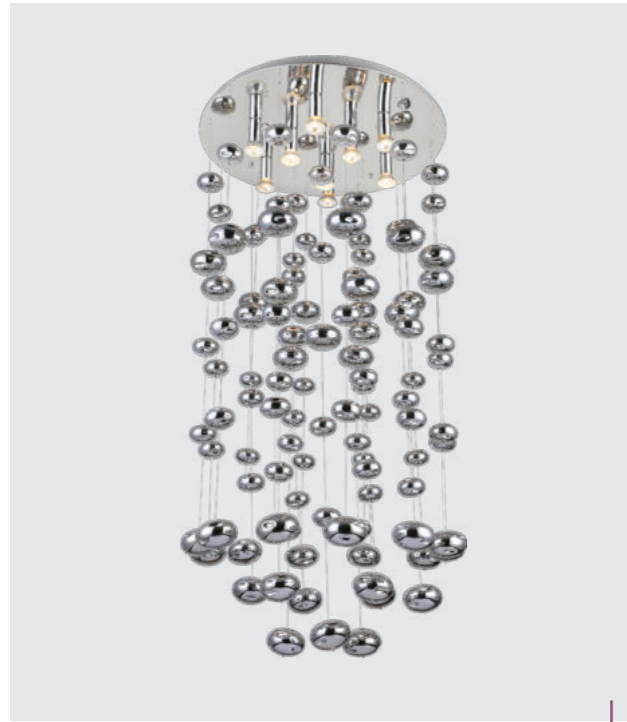

46118
Amarillo
€1250 ↔ €600 ↔ €600

chrome, glass
9xGU10/50W
EAN 8585032234736

chrome, glass
6xGU10/50W
EAN 8585032234712

chrome, glass
12xGU10/50W
EAN 8585032234729