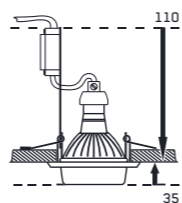

71105

glass / aluminium

clear / mirror / chrome

90 x 90 x 35

50W / GU10
3W / LED STRIPE

8585032225222