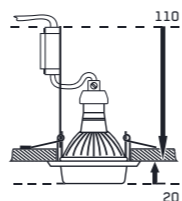

71094

metal / glass / crystal

chrome / mirror / clear

95 x 95 x 20

50W / GU10
3W / LED STRIPE

8585032224171