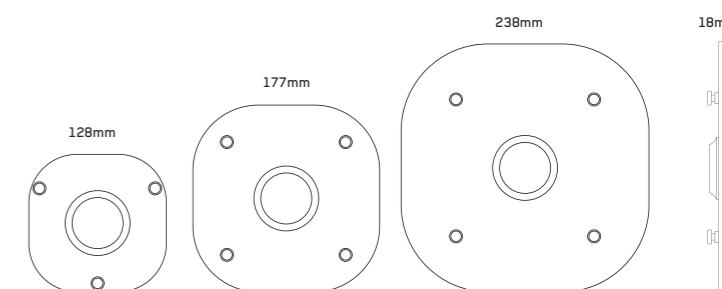

LED MODULE

DOUBLE FIXING OPTION INCLUDED (MAGNET/SCREW)

NEW	70412	3000 KELVIN	plastic	transparent	128 x 128 x 18	20W / 1800 LM	8585032236440
	70406		plastic	transparent	128 x 128 x 18	12W / 1080 LM	8585032226168
	70407		plastic	transparent	177 x 177 x 18	20W / 1800 LM	8585032226175
	70408		plastic	transparent	238 x 238 x 18	30W / 2700 LM	8585032226182