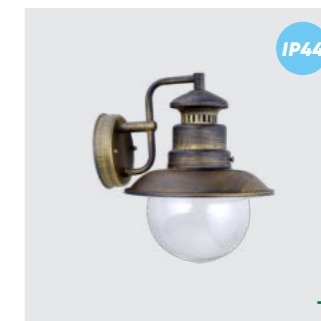

IP44

↔250mm †270mm

metal-antique black/gold, acrylic-clear
1xE27/60W
EAN 8585032218897