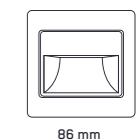

STEP LIGHT SINGLE VERSION