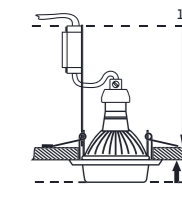

ELEGANT LED

71016

metal / crystal

chrome / clear

133 x 133 x 55

1W / SMD LED

8585032212109