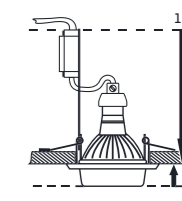

ELEGANT METAL FIX

71049

aluminium

brushed aluminium

80 x 100 x 6

50W / GU10

8585032216794