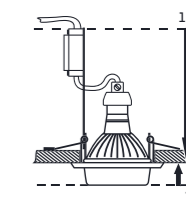

71096

metal / resin / glass

chrome / clear / mirror

90 x 90 x 12

50W / GU10
3W / LED STRIPE

8585032224195