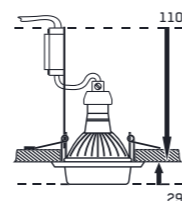

ELEGANT BATHROOM

71040
aluminium / crystal
chrome / clear
80 x 80 x 29
50W / GU10
8585032215377