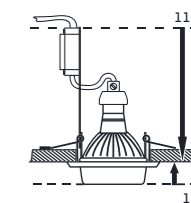

71004
aluminium
nickel satin
78 x 78 x 15
50W / GU10
8585032211980

GU10	MAX 30°
EXCL.	~230V
70MM	
IP 20