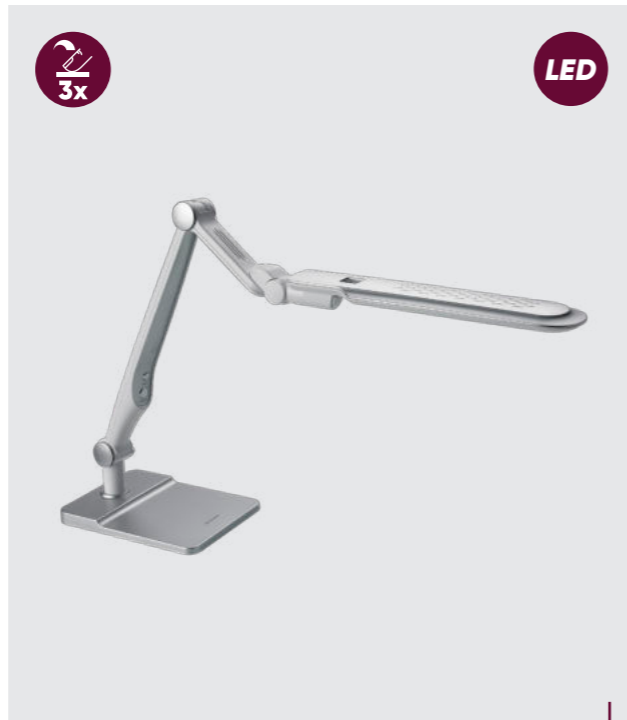

31208
Mentor
↔500mm ↓562mm

ABS-silver, white
LED 10W/470lm, 3000-6300K
EAN 8585032221149