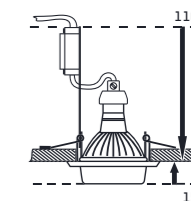

ELEGANT METAL MOVABLE

| |
|---------------|
| 71048 |
| aluminium |
| chrome |
| 80 x 100 x 6 |
| 50W / GU10 |
| 8585032216787 |

| | |
|-------|---------|
| GU10 | MAX 30° |
| EXCL. | ~230V |
| 70MM | |
| IP 20 | |