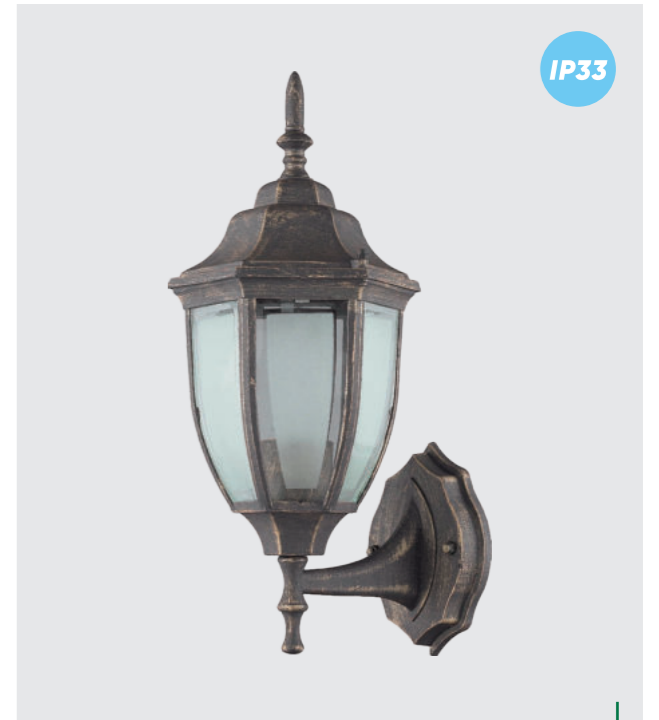

IP33

39008
Lido
↔163mm ↓1150mm

metal-rustic, glass-matt
1xE27/60W
EAN 8585032208188

IP33

39006
Lido
↔186mm ↓368mm

metal-rustic, glass-matt
1xE27/60W
EAN 8585032208164

* outdoor

IP33