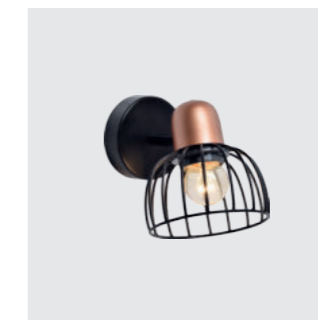

steel-black, red copper
1xE27/60W
EAN 8585032235481