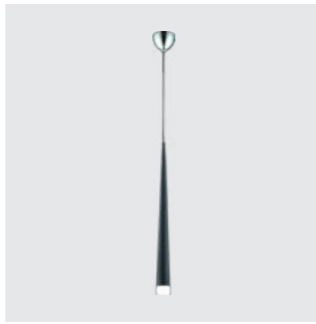

48002
Ebony
⚡1200 ↔60 ↔60
chrome, black painting,
frosted glass
1xG9/33W
EAN 8585032208461
G9 ⚡ ⚡