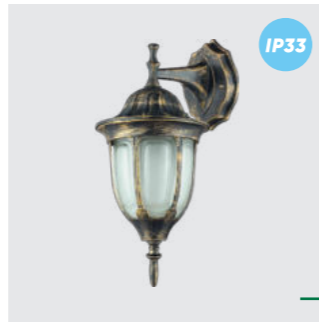

IP33

metal-rustic, glass matt
1xE27/60W
EAN 8585032208249

IP33

IP33

IP33

metal-rustic, glass-matt
1xE27/60W
EAN 8585032208188

IP33

metal-rustic, glass-matt
1xE27/60W
EAN 8585032208164

* outdoor

IP33

metal-rustic, glass-matt
1xE27/60W
EAN 8585032208171