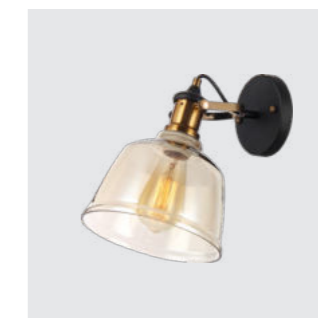

46304
Famosa
↔225mm ↕1170mm
metal-antique brass
glass-cognac
1xE27/40W
EAN 8585032234286

46307
Famosa
↔180mm ↕240mm
metal-antique brass
glass-cognac
1xE27/40W
EAN 8585032234316