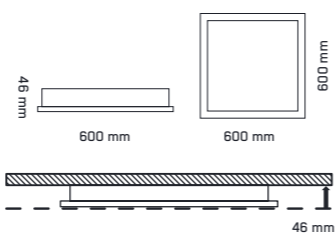

ALVARO

49032	aluminium / acrylic	silver / white	600 x 600 x 46	40W / SMD LED	8585032233258
49033	aluminium / acrylic	white / white	600 x 600 x 46	40W / SMD LED	8585032233265

LED MODULE

DOUBLE FIXING OPTION INCLUDED (MAGNET/SCREW)

NEW	70412	3000 KELVIN	plastic	transparent	128 x 128 x 18	20W / 1800 LM	8585032236440
	70406		plastic	transparent	128 x 128 x 18	12W / 1080 LM	8585032226168
	70407		plastic	transparent	177 x 177 x 18	20W / 1800 LM	8585032226175
	70408		plastic	transparent	238 x 238 x 18	30W / 2700 LM	8585032226182