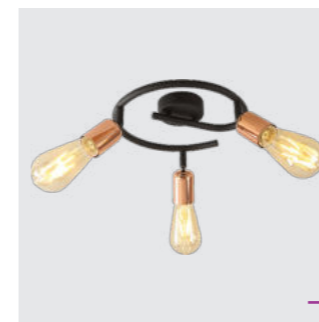

75561
Daria
↔300mm ↕150mm

75562
Daria
↔400mm ↕150mm

metal-black, copper
3xE27/40W
EAN 8585032234156
E27 ⚡ Ⓢ