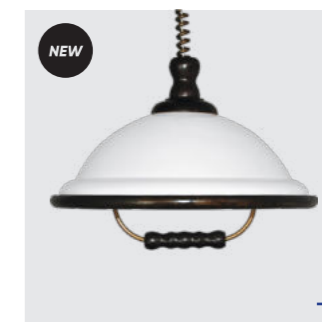

73006 W52
Acryl Wood
↔400mm ↓650-1100mm

wood-wengue
acryl-white
1xE27/60W
EAN 8585032236914