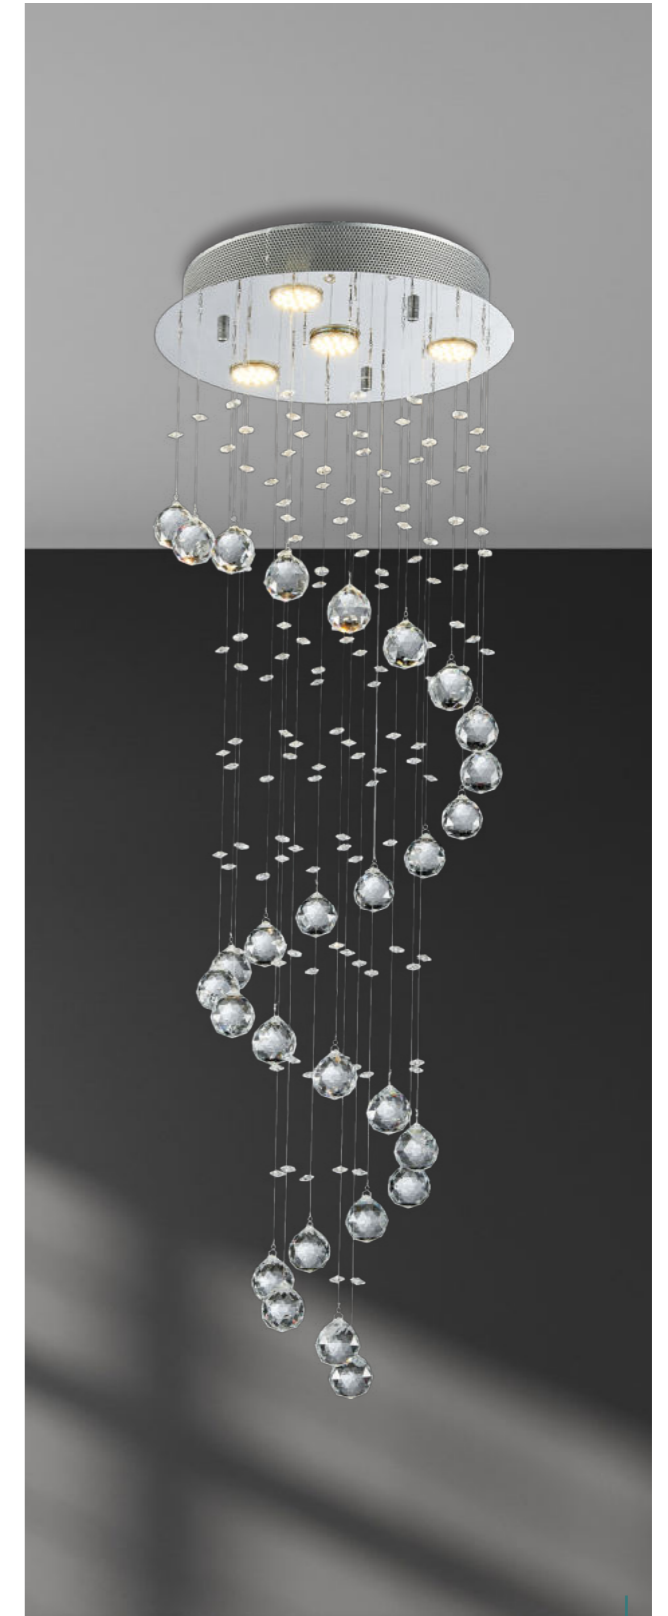

62410
Coil
₤1065 ↔350 ↔350

chrome, crystal
4xGU10/50W
EAN 8585032224706

× crystal