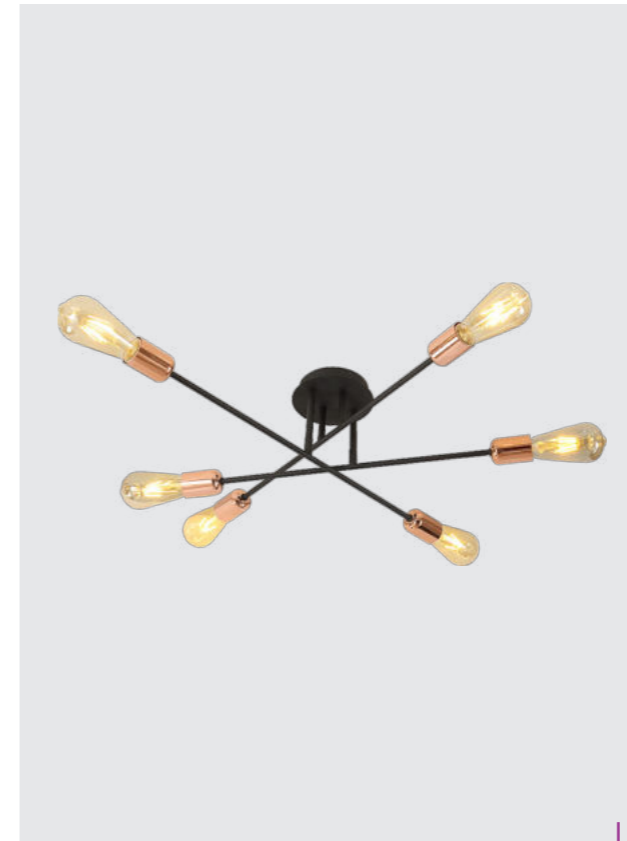

75564
Daria
↔600mm ↕230mm

metal-black, copper
6xE27/40W
EAN 8585032234170
E27 ⚡ Ⓢ