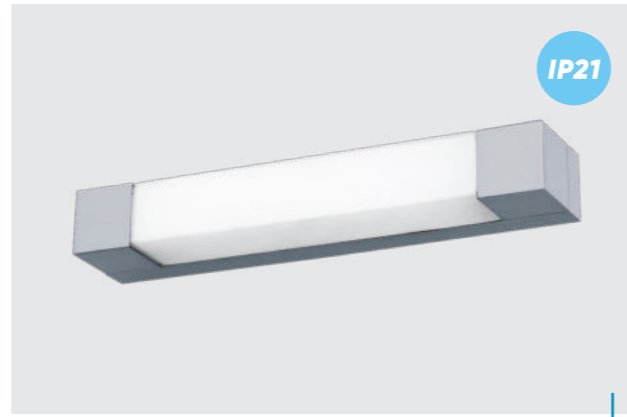

12005
Zeta
↔340mm ↓65mm

metal-chrome
glass-opal
2xG9/33W
EAN 8585032201059