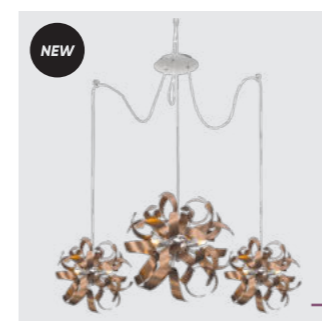

satin copper, crystal
6xG9/33W
EAN 8585032235269
G9 ⚡ Ⓢ

64410
Ribbon Crystal
€340 ↔ €600 ↔ €600

aluminium, crystal
6xG9/33W
EAN 8585032235283
G9 ⚡ Ⓢ

64374
Ribbon Crystal
€340 ↔ €600 ↔ €600

satin copper, crystal
6xG9/33W
EAN 8585032213748
G9 ⚡ Ⓢ