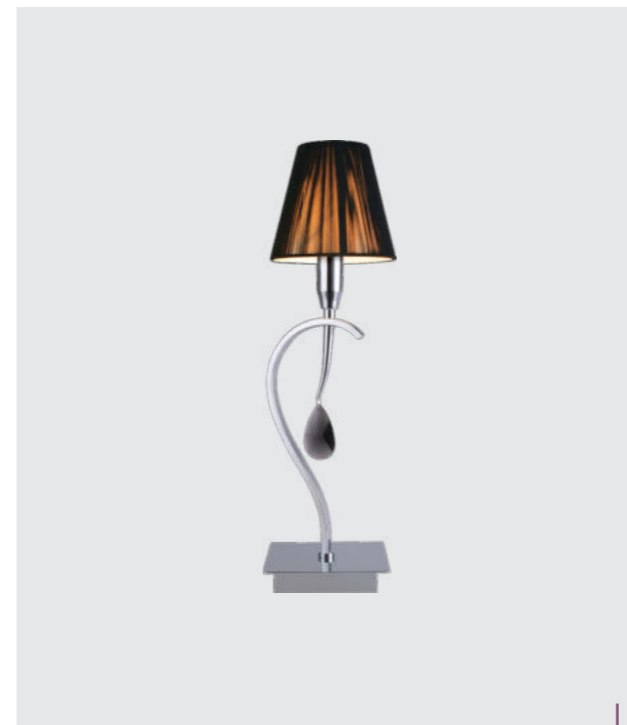

64326
Oxford
⌘470 ⇄140 ⇄140

chrome, fabric black, crystal
1xE14/40W
EAN 8585032219566