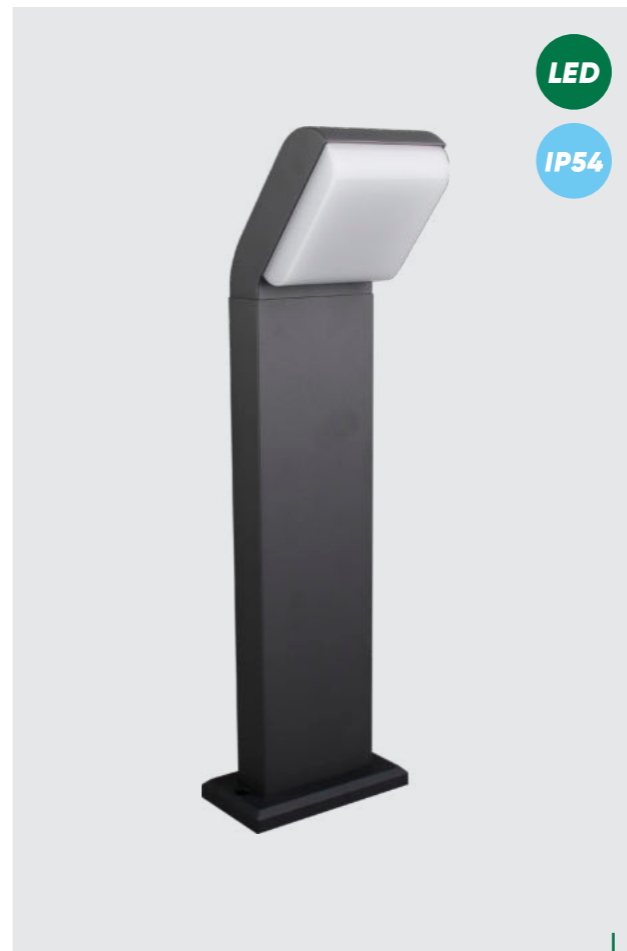

31304
Medo
↔135mm ↕500mm

aluminium-dark grey,
PC-opal
LED 9W/460lm, 4000K
EAN 8585032233531