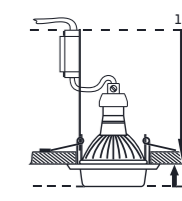

ELEGANT BATHROOM

71046

aluminium / glass

chrome / frosted

85 x 85 x 20

50W / GU10

8585032216763