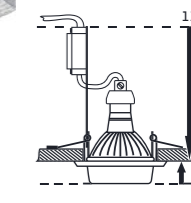

71051
aluminium
brushed aluminium / chrome
88 x 88 x 6
50W / GU10
8585032216817

GU10	MAX 30°
EXCL.	~230V
75MM	
IP 20