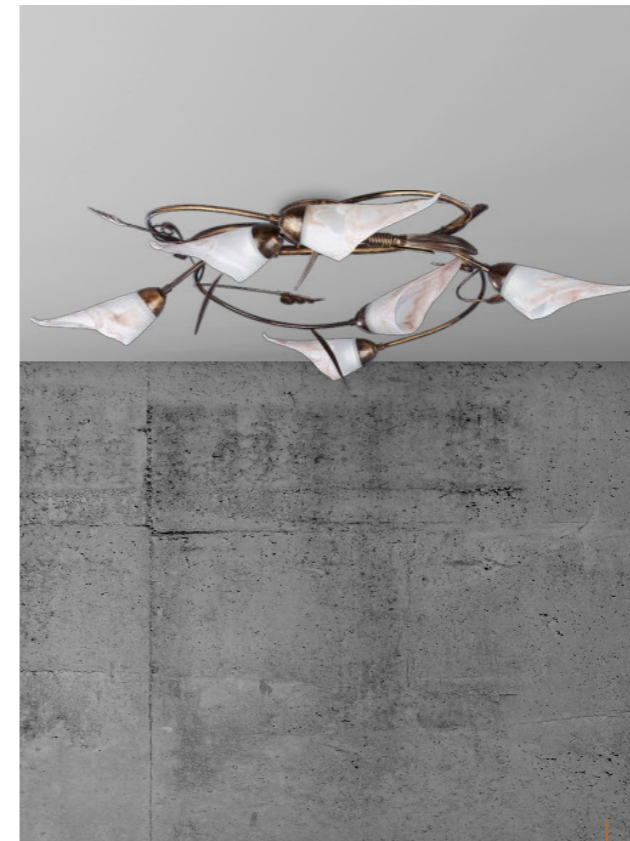

93125
Prima
↔800mm ↓250mm

metal-antique brown
glass-alabaster
6x E14/40W
EAN 5906681241273

metal-brown gold
glass-alabaster decor
2x E27/60W
EAN 8585032208799

metal-brown gold
glass-alabaster decor
1x E14/40W
EAN 8586007086855

metal-antique brown
glass-alabaster
3x E14/40W
EAN 5906681241259

metal-antique brown
glass-alabaster
1x E14/40W
EAN 8590828657125