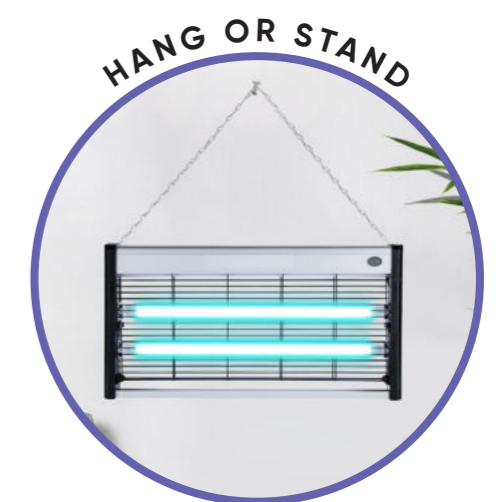

* UV-C germicide