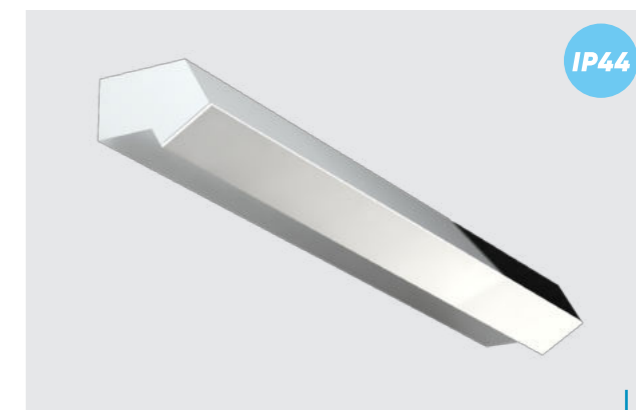

IP44

41103
Erray
↔575mm ↓60mm

metal-chrome
diffuser-acrylic-white
1xT5/14W/4000K
EAN 8585032218040

* bath