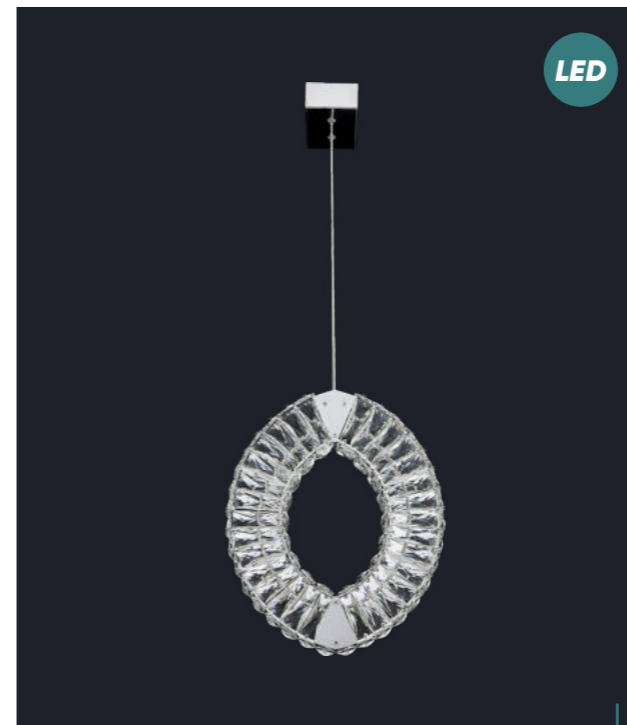

64390
Smirra
↑1000 ↔330 ↔400