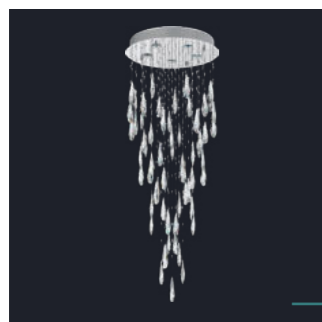

× elegant crystal lighting

62430
Russet
₤1280 ↔500 ↔500
chrome, crystal
5xGU10/50W
EAN 8585032235146