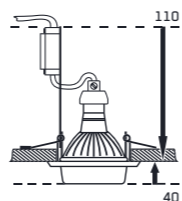

ELEGANT BATHROOM

71086

aluminium / glass

chrome / frosted

90 x 90 x 40

50W / GU10

858503222115