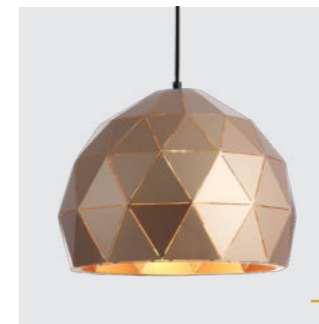

46312
Catania
↔350mm ↓1180mm
metal-matt white
1xE27/40W
EAN 8585032234361
E27 ⚡ Ⓢ

46313
Catania
↔350mm ↓1180mm
metal-champagne
1xE27/40W
EAN 8585032234378
E27 ⚡ Ⓢ