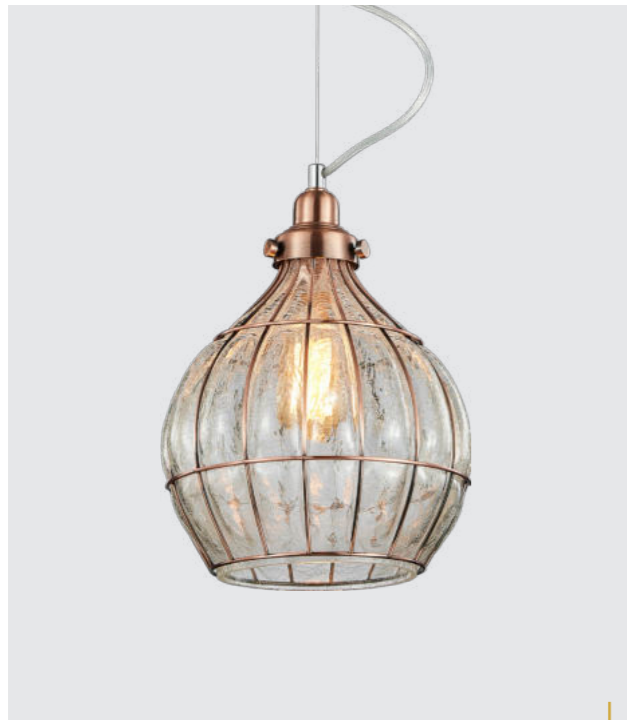

46085
Perugia
↔240mm ↓1500mm

metal-copper
glass-clear-crackle
1xE27/60W
EAN 8585032225390
E27 □ Ⓢ