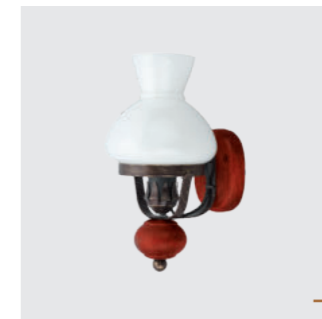

↔190mm †290mm
metal-antique gold,
wood-cherry,
glass-opal white
1x**E27/60W**
EAN 8585032202803