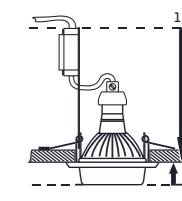

71064

aluminium / glass

chrome / milk white

90 x 90 x 10

50W / GU10

8585032221385