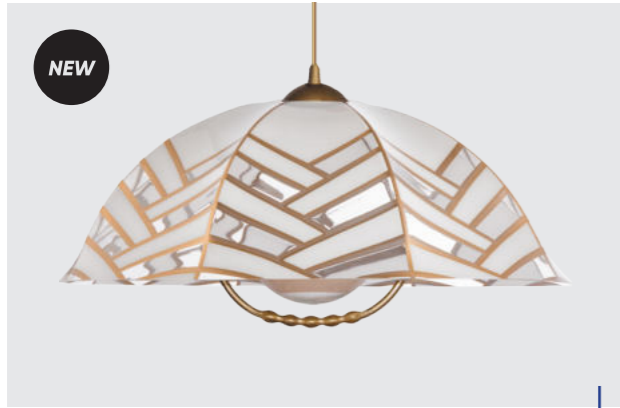

NEW

47001 L01
Lyra acryl IV
↔440mm ↓700mm

plastic-white
acryl-gold
1xE27/60W
EAN 8585032237010