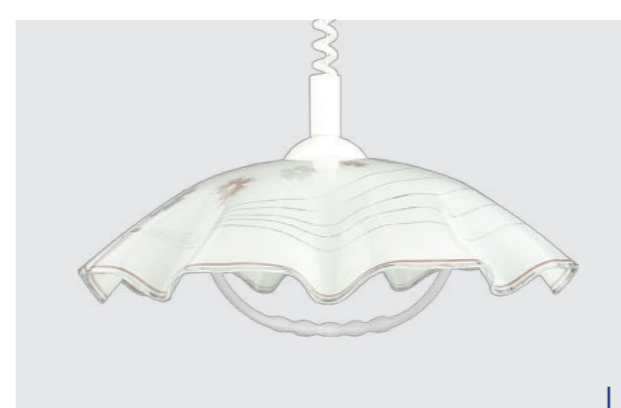

plastic-white
glass-shiny white
1xE27/60W
EAN 8586007084929

45
Lyra Glass
↔400mm ↓490-990mm