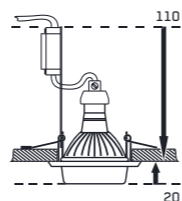

~230V

ELEGANT GLASS MOVABLE

71036

metal / crystal

chrome / clear

100 x 100 x 20

50W / GU10

8585032215339