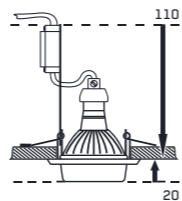

50W / GU10

8585032215308

CRYSTAL MOVABLE

71068

aluminium /
crystal / glass

chrome / mirror /
clear

95 x 95 x 15

50W / GU10