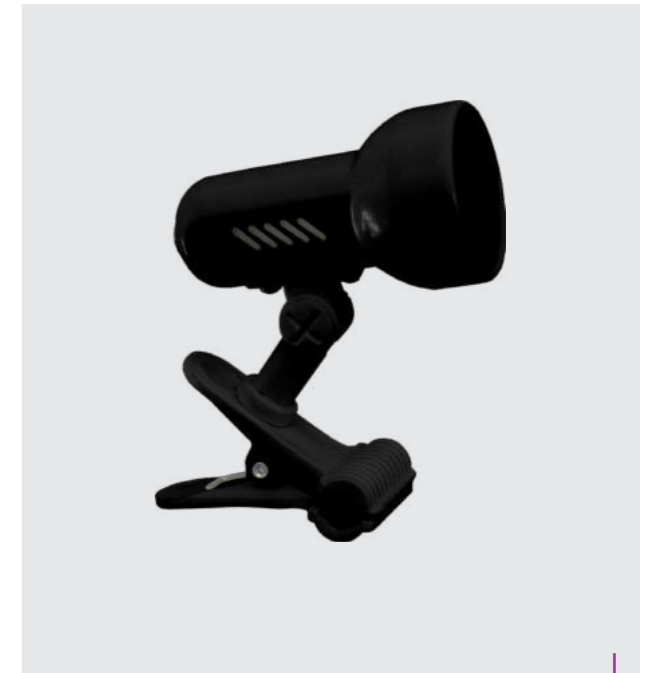

20020
Metro
↔100mm ↓120mm
metal/plastic-black
1xE14/40W/ with switch
EAN 8590828730040

20021
Metro
↔100mm ↓120mm
metal/plastic-white
1xE14/40W/ with switch
EAN 8590828730057