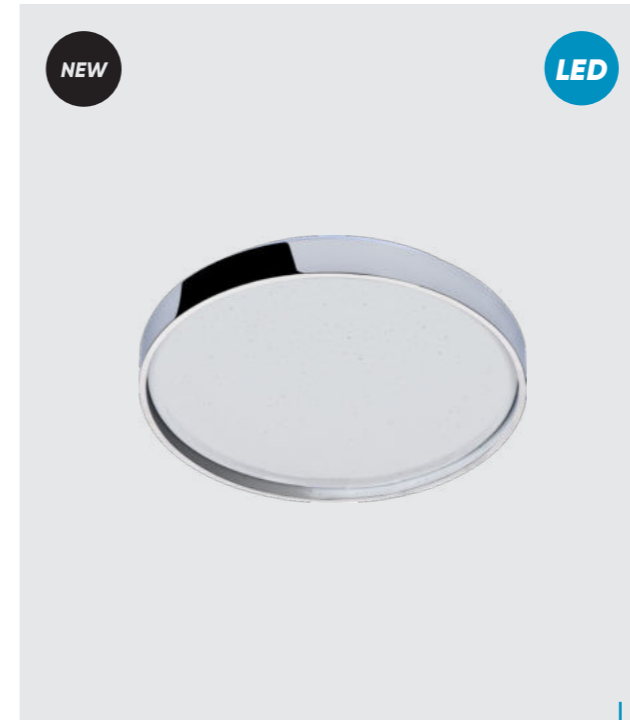

IP44

1502
Immola
↔280mm ↓100mm

metal-nickel satin
glass-opal
1xE27/60W
EAN 8586007088637

IP44

1504
Immola
↔270mm ↓110mm

metal-nickel satin
glass-opal
1xE27/60W
EAN 8586007088651

71331
Swimm
↔335mm ↓70mm

metal-chrome
plastic-white
LED 24W/1400lm, 4000K
EAN 8585032237706