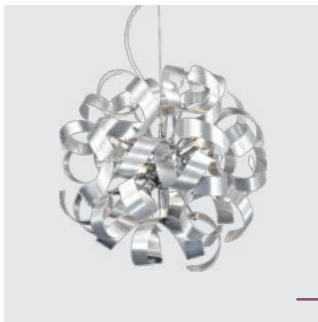

× elegant metal look