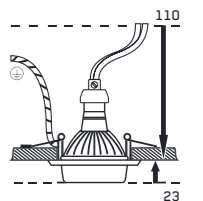

**48619**

aluminium

matt white

97 x 97 x 26

50W / GU10

8585032236044

ELEGANT METAL MOVABLE

71028