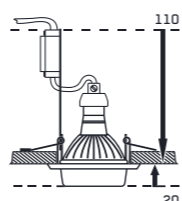

71047

aluminium / glass

chrome / frosted

85 x 85 x 20

50W / GU10

8585032216770