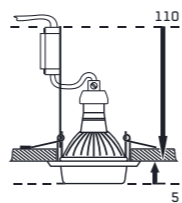

71058
aluminium
chrome / black
87 x 87 x 5
50W / GU10
8585032218224

GU10	MAX 30°
EXCL.	~230V
70MM	
IP 20