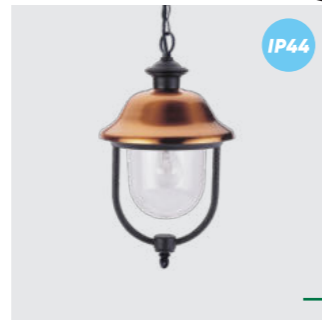

sanghai

IP44

3065
Sanghai

↔248mm †1070mm

metal-black, aluminium-copper, acrylic-clear
1xE27/60W
EAN 8585032200243