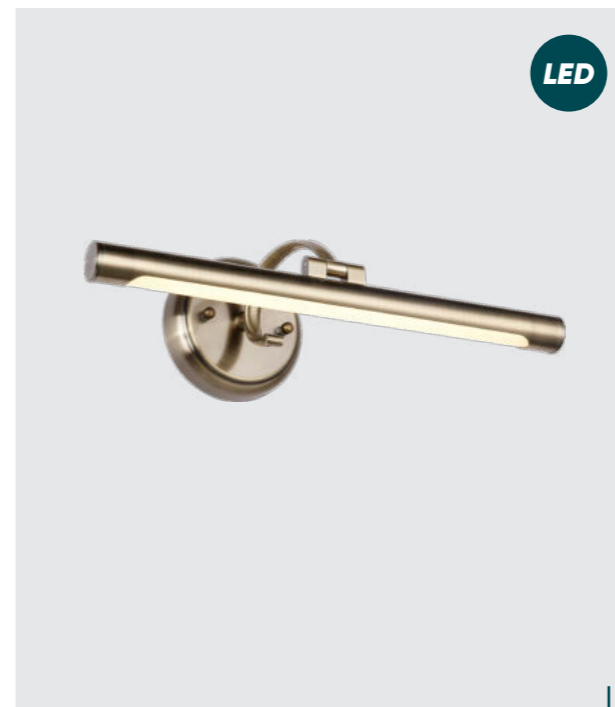

metal-silver black metallic,
ABS-silver
LED 10W/500lm, 3000-6300K
EAN 8585032236846

picture

* picture

62301
Mossario
↔420mm †130mm

metal-ABS,
diffuser-acrylic-white
LED 8W/560lm, 3500K
EAN 8585032224515

62302
Mossario
↔420mm †130mm