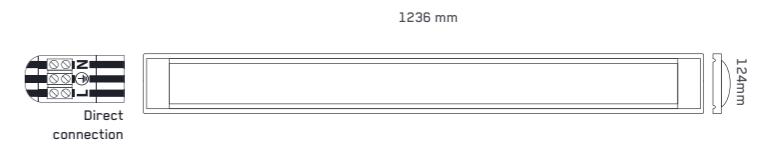

AVELA

38008	aluminium / plastic	silver / opal	87 x 585 x 40	13W / T5	8585032207938

AXEDO

41002	plastic	silver / frosted	51 x 334 x 58	8W / T5	858503220 7716
41003	plastic	silver / frosted	58 x 568 x 58	13W / T5	8585032207723

IP 65 SMD LED
NEW

ELMINA

31602	ABS/plastic	grey/opal	67 x 1202 x 66	36W / 2850 LM	8585032237133

LED

XELO LED

38211	metal / plastic	white / frosted	124 x 1236 x 43	44W / LED	8585032220937