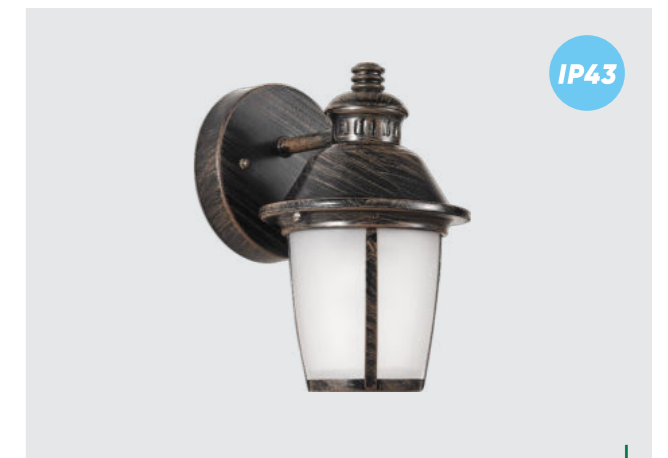

↔215mm †900mm

metal-antique black/gold, acrylic-clear
1xE27/60W
EAN 8585032218903

IP44

48400
Limassol

↔250mm †270mm

metal-antique black/gold, acrylic-clear
1xE27/60W
EAN 8585032218897

IP43

39020
Texas