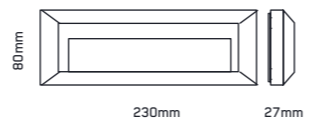

NEW

48327

ABS / PC

dark grey

80 x 230 x 27

3W / SMD LED

8585032236594