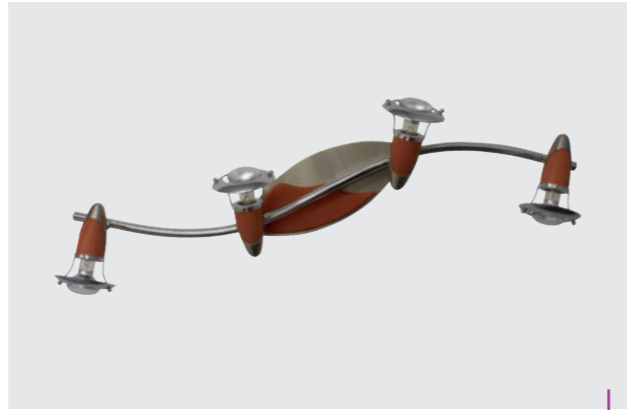

469
Zeus
↔830mm ↓130mm

metal-nickel satin
wood-cherry
4xE14/40W
EAN 8585032200311