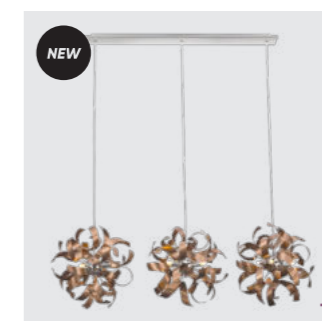

64420
Ribbon
€1700 ↔ €600 ↔ €600
satin copper, chrome
3xG9/33W
EAN 8585032236419
G9 ⚡ Ⓢ

64421
Ribbon
€1200 ↔ €1100 ↔ €300
satin copper, chrome
3xG9/33W
EAN 8585032236426
G9 ⚡ Ⓢ