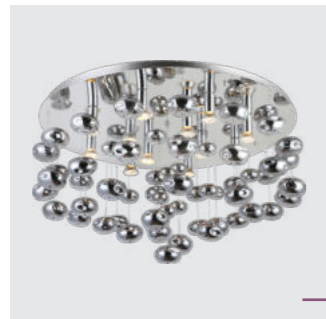

46120
Amarillo
€380 ↔ €800 ↔ €800

chrome, glass
12xGU10/50W
EAN 8585032234729