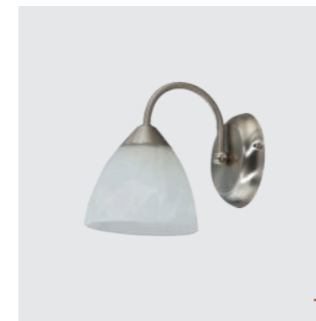

camelot_ maxx