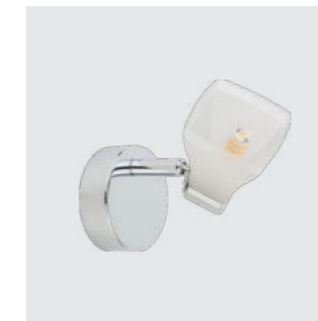

quado

62602
Quado
↔250mm ↓135mm

metal-chrome
plastic-white
3xG9/4W
EAN 8585032234934

62601
Quado
↔300mm ↓135mm

metal-chrome
plastic-white
2xG9/4W
EAN 8585032234927

62600
Quado
↔120mm ↓80mm

metal-chrome
plastic-white
1xG9/4W
EAN 8585032234910