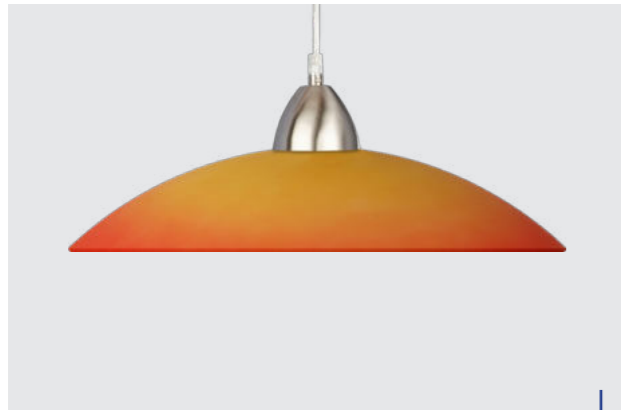

20
Plate
↔450mm ↓1450mm

metal-nickel satin
glass-matt orange
1xE27/60W
EAN 8585032201806