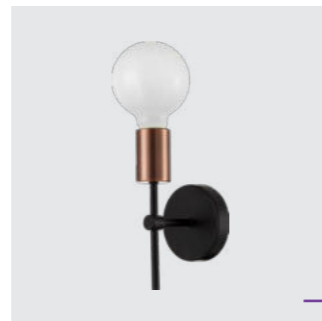

ball

17203
Ball

↔700mm ↓565-740mm

metal-matt black,
red bronze
12x**E27/G95/40W**
EAN 8585032235399

17202
Ball

↔630mm ↓550-725mm

metal-matt black,
red bronze
8x**E27/G95/40W**
EAN 8585032235382

17204
Ball