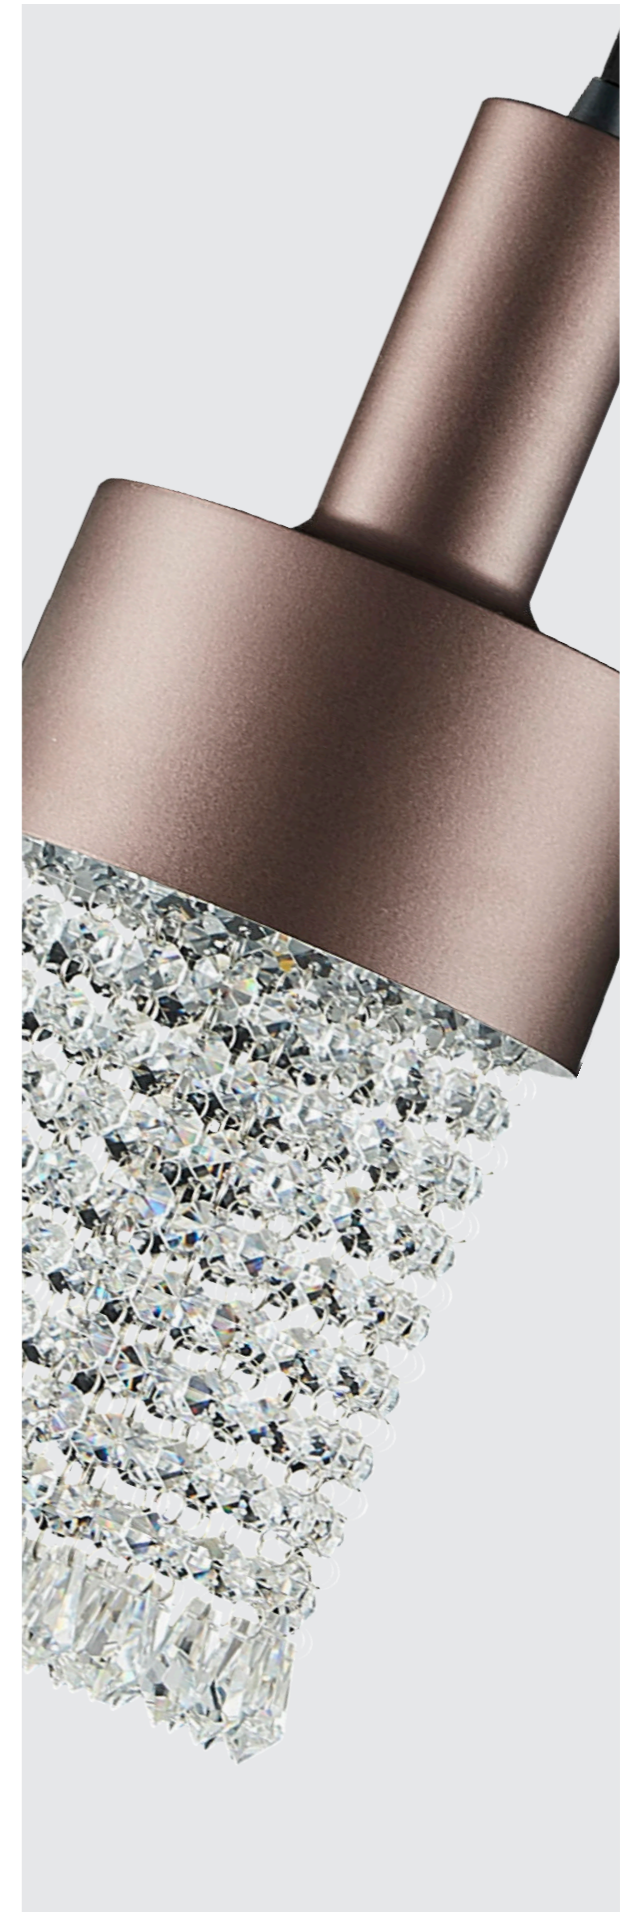

x elegant crystal LED lighting

x crystal