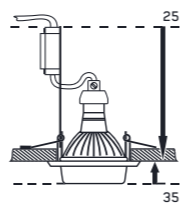

71104

glass / aluminium

clear / mirror / chrome

90 x 90 x 35

50W / GU10
3W / LED STRIPE

8585032225215