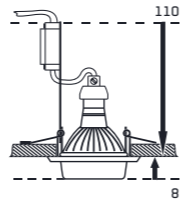

71029

aluminium

nickel satin

84 x 84 x 8

50W / GU10

8585032213359