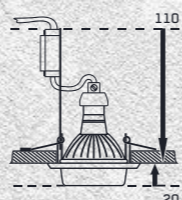

71042

aluminium / glass

chrome / frosted

85 x 85 x 20

50W / GU10

8585032215391