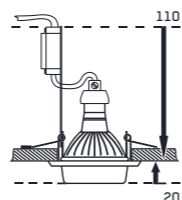

71037

metal / crystal

chrome / clear

100 x 100 x 20

50W / GU10

8585032215346