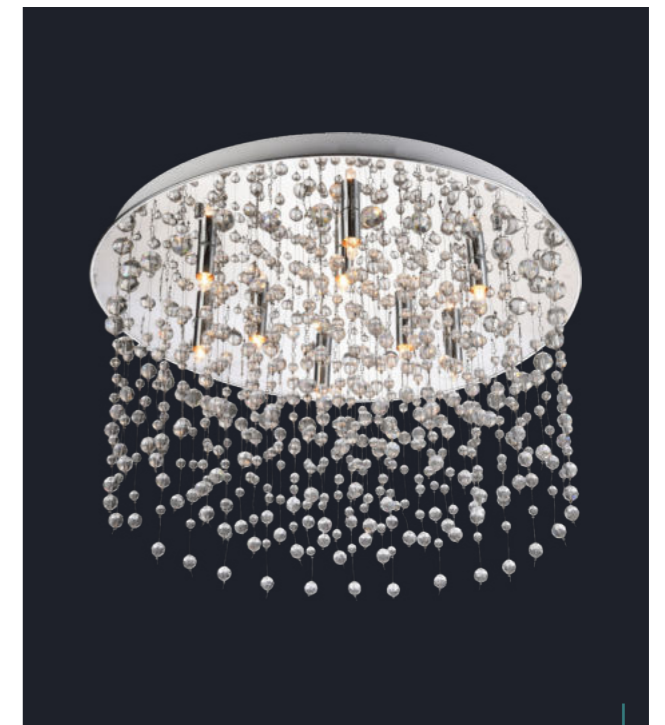

32320
Rain
⌆315 ⌆600 ⌆600

chrome, clear crystal
9xG9/28W
EAN 8585032234972
G9 ⌆ ⌆

* crystal