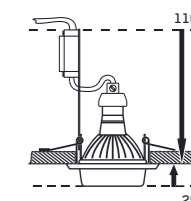

ELEGANT METAL FIX

48614

aluminium

chrome

81 x 81 x 29

50W / GU10

8585032235993

~230V

IP 20