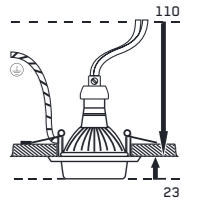

ELEGANT METAL MOVABLE

48617

aluminium

chrome

97 x 97 x 26

50W / GU10

8585032236020