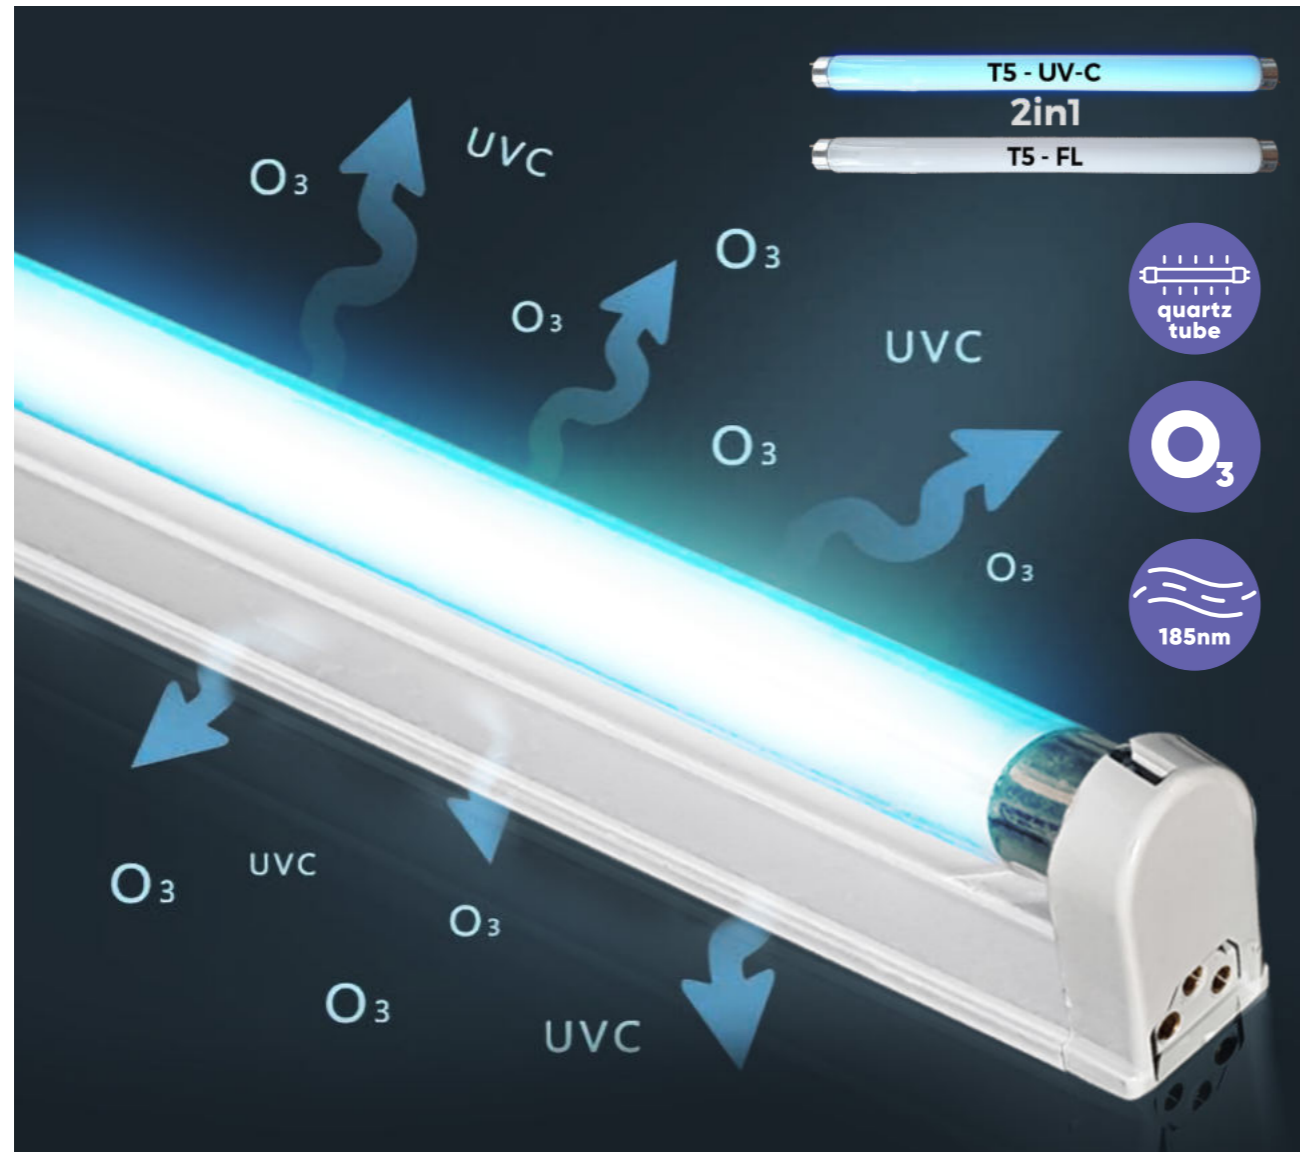

UV 70416
Ozone disinfection lamp
↔210mm ↓460mm

plastic-white
1xUV-C/38W
EAN 8585032236518

UV 70418
Ozone disinfection lamp
↔490mm ↓260mm

aluminium-silver,
plastic-black
2xUV-C/15W
EAN 8585032236532

* UV-C germicide