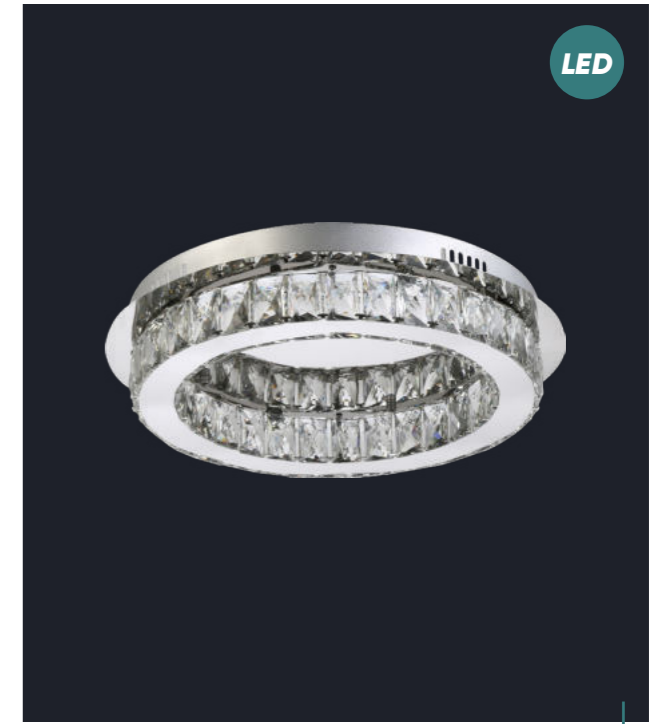

chrome, crystal
48W LED/3600lm, 3000K
EAN 8585032224614

62400
Movida
⌘90 ↔450 ↔450

chrome, crystal
32W LED/2560lm, 3000K
EAN 8585032224607

* crystal