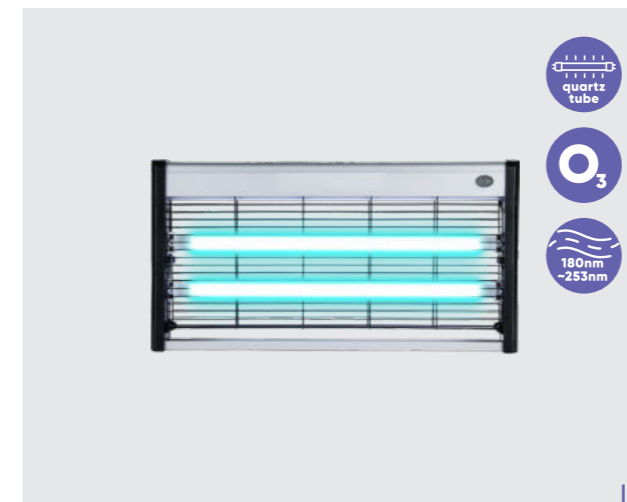

UV 70418
Ozone disinfection lamp
↔490mm ↓260mm

aluminium-silver,
plastic-black
2xUV-C/15W
EAN 8585032236532