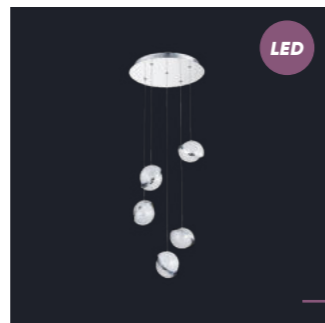

62432 Malcolm
⚡1100 ↔400 ↔400
chrome, acrylic crystal effect
40W LED/3000lm, 4000K
EAN 8585032235184