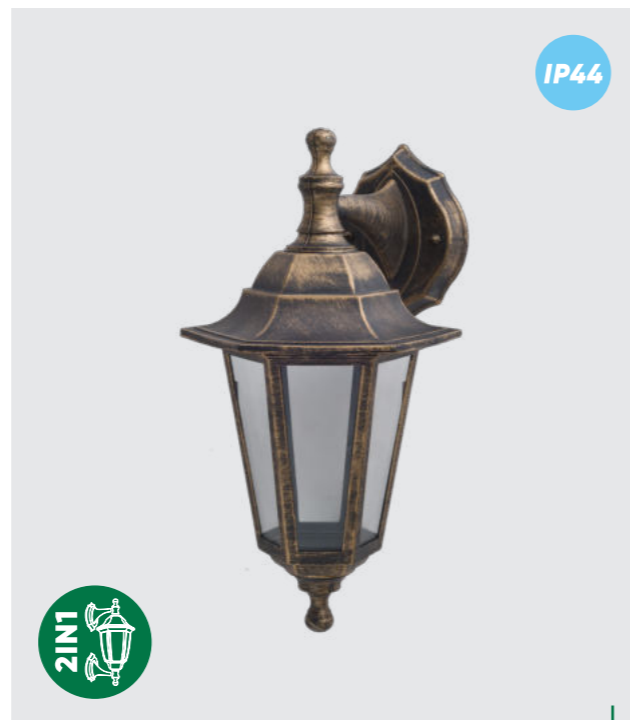

IP44

3081
Capri
↔212mm ↓356mm

polycarbonate-rustic,
glass-clear
1xE27/60W
EAN 8585032208041