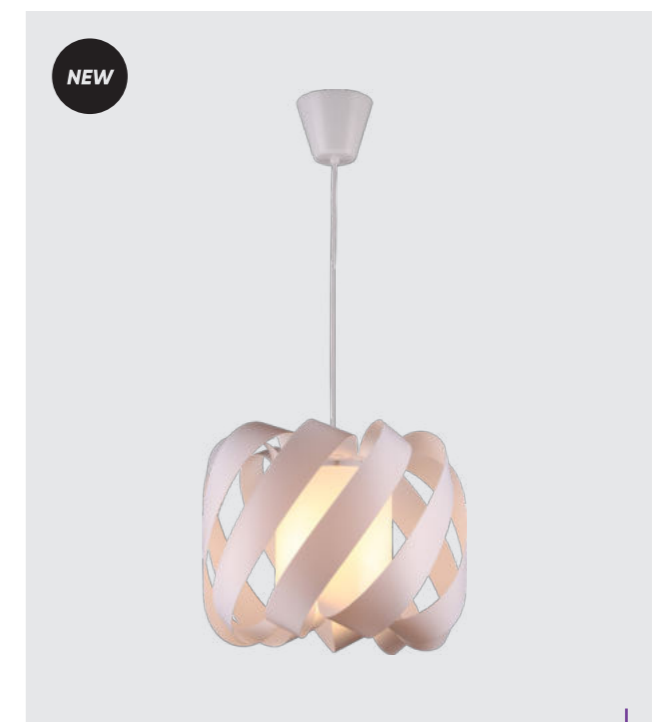

48505
Mesh
↔370mm ↕1100mm

plastic-white
1xE27/60W
EAN 8585032236747