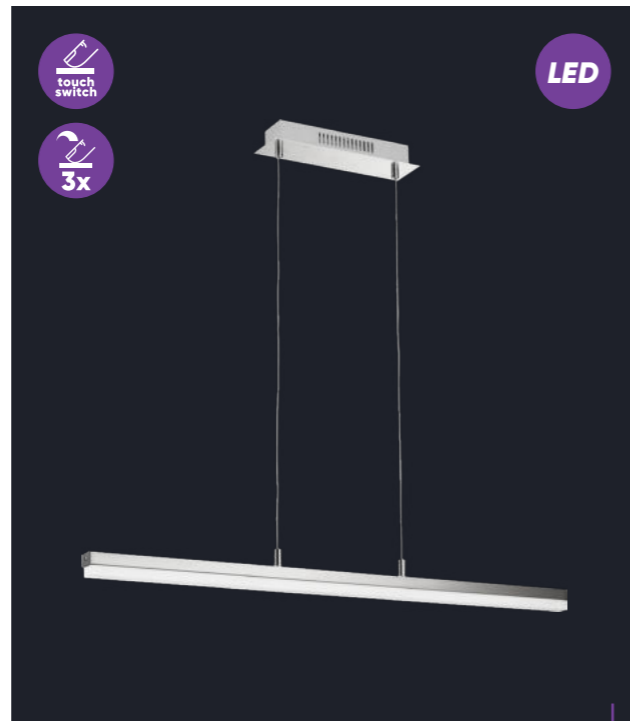

49019
Blum LED
↔880mm ↓1500mm

metal-nickel satin, acrylic-white
SMD LED 25W/1800lm, 3000K
EAN 8585032223778