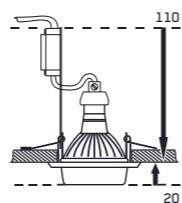

71070

aluminium / glass

chrome / mirror / clear

90 x 90 x 20

50W / GU10

8585032221446