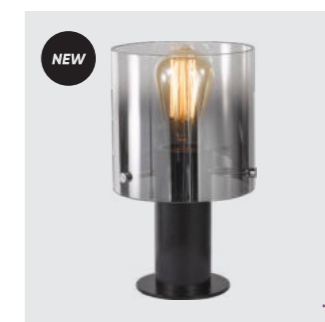

64418
Moxie
€260 ↔ €150 ↔ €150

metal black, glass smoky
1xE27/60W
EAN 8585032236273