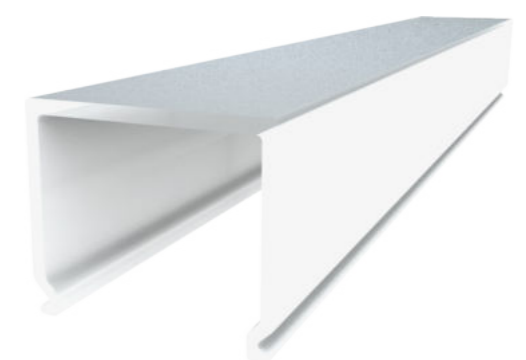

alu profil

PLASTIC PROFIL

| |
|----------------|
| 48102 |
| plastic |
| opal |
| 30 x 28 x 3000 |

PLASTIC PROFIL

| |
|---|
| 48103 |
| plastic |
| front - silver / mirror side - frosted |
| 30 x 28 x 1500 |