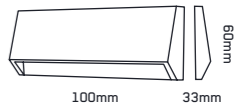

RADIX I

48317	ABS / PC	grey	60 x 100 x 33	2W / SMD LED	8585032223556

48318	ABS / PC	grey	70 x 160 x 33	3,8W / SMD LED	8585032223563