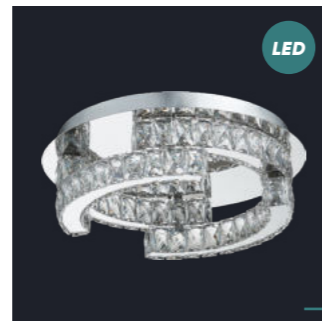

chrome, crystal
48W LED/3600lm, 3000K
EAN 8585032224614

chrome, crystal
32W LED/2560lm, 3000K
EAN 8585032224607

* crystal

chrome, crystal,
acrylic crystal
39W LED/3120lm, 4000K
EAN 8585032225550