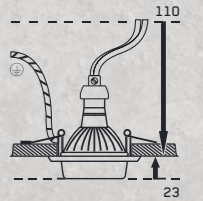

48618

aluminium

nickel satin

97 x 97 x 26

50W / GU10

8585032236037