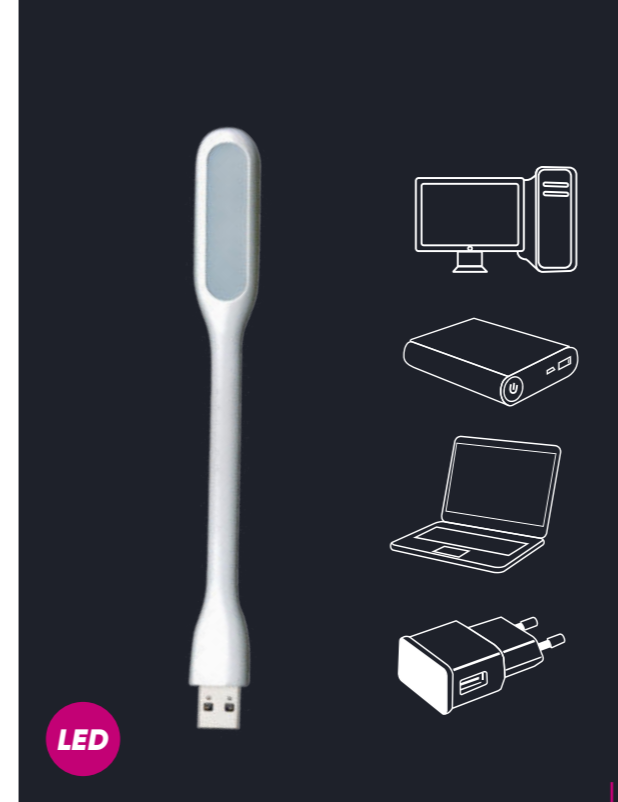

LED

62303
Levo
↔550mm ↕50mm

metal-chrome,
plastic-matt
LED 7W/450lm, 3500K
EAN 8585032224539

x picture

accessories

1621
USB Light
↔19mm ↕169mm

plastic-white
LED 1,2W/5V
EAN 8585032222702

1622
USB Light
↔19mm ↕169mm