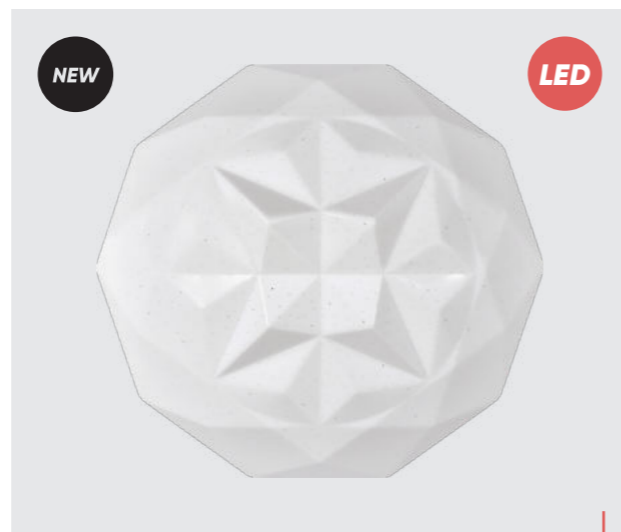

71326
Arctyk
Ø503mm ↓108mm

metal-white
plastic-white
LED 48W/3600lm, 4000K
EAN 8585032237492