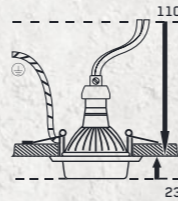

48612

aluminium

nickel satin

83 x 83 x 23

50W / GU10

8585032235979