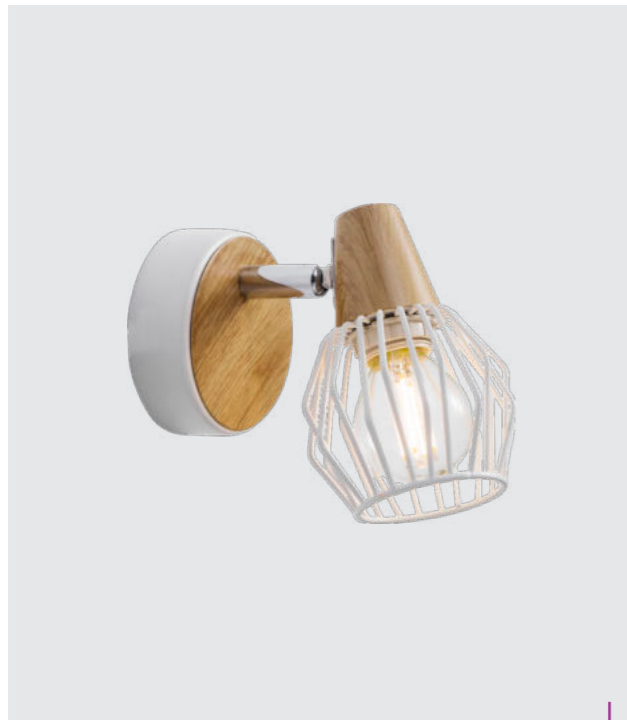

27503
Tameta
↔120mm ↓140mm

metal-white
wood-light
1xE14/40W
EAN 8585032234576
E14 ⚡ Ⓢ