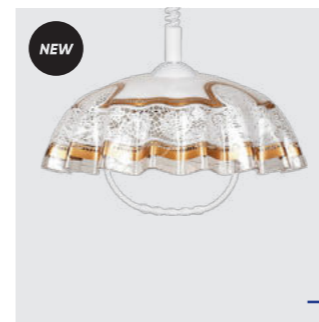

74197 D01
Lyra Acryl III
↔410mm ↓1100mm
plastic-white
acryl-gold
1xE27/60W
EAN 8585032236921