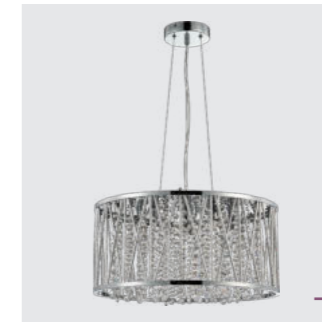

46060 Stixx
↕1500 ↔450 ↔450
chrome, aluminium, crystal
6xG9/33W
EAN 8585032224898