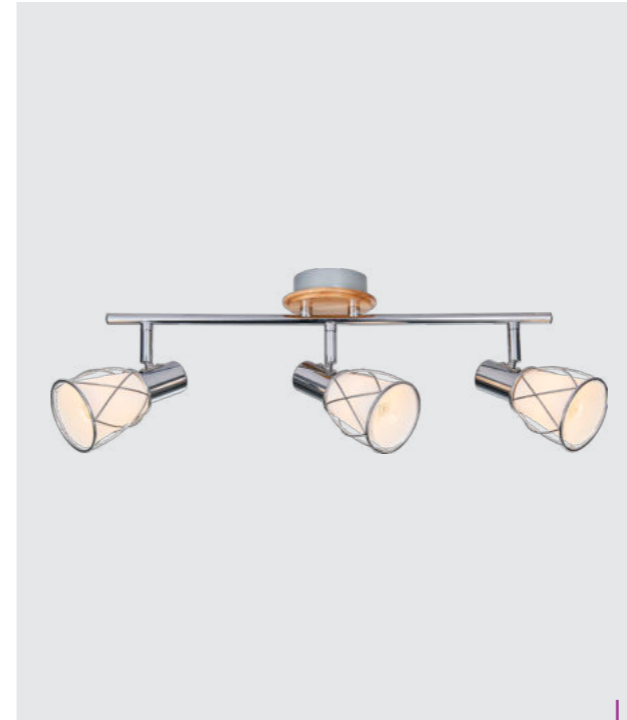

75463
Basket
↔340mm ↓200mm

steel-black, red copper
2xE27/60W
EAN 8585032235498

27505
Tameta
↔190mm ↓140mm

metal-white
wood-light
3xE14/40W
EAN 8585032234590
E14 ⚡ Ⓢ

27506
Tameta
↔620mm ↓210mm

metal-white
wood-light
5xE14/40W
EAN 8585032234606
E14 ⚡ Ⓢ