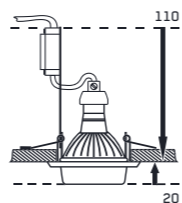

ELEGANT DOUBLE LIGHT

71074

aluminium / crystal / glass

chrome / clear

98 x 98 x 20

50W / GU10
3W / LED STRIPE

8585032221484