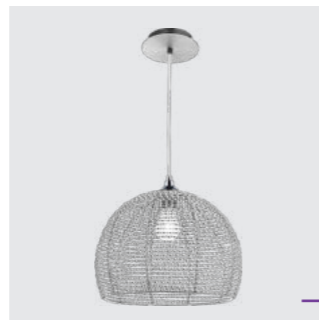

aluminium-silver
metal-chrome
1xE27/60W
EAN 8585032219726

ⓔ27 ⓓ Ⓢ