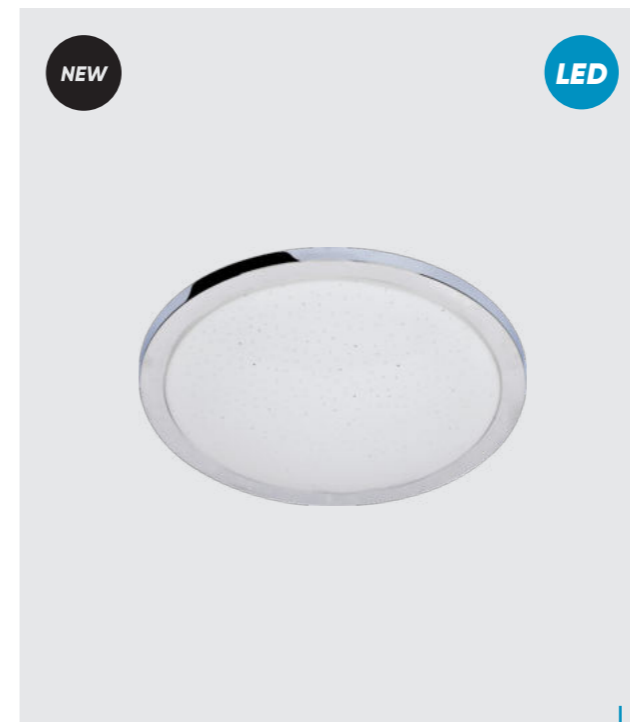

71333
Vitto
↔310mm ↓75mm

metal-nickel
plastic-white
LED 18W/1000lm, 4000K
EAN 8585032237720