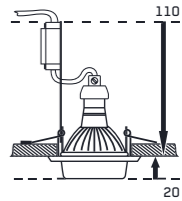

71067

aluminium / crystal /
glass

chrome / mirror /
clear

95 x 95 x 20

50W / GU10

8585032221415