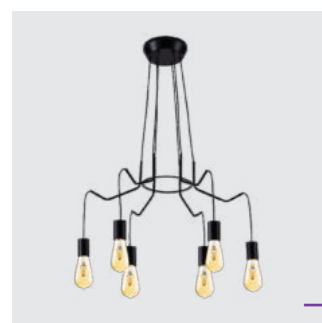

NEW

64425
Oradea
↔150mm ↓230mm

metal-sandy black
glass-clear
1x**E27/40W**
EAN 8585032236785

NEW

64426
Oradea
↔100mm ↓215mm

metal-sandy black
glass-clear
1x**E27/40W**
EAN 8585032236792

× clean lines ideas

17205
Cascade
 ↔710mm ↕1000mm
 metal-matt black
 6xE27/G95/40W
 EAN 8585032235412