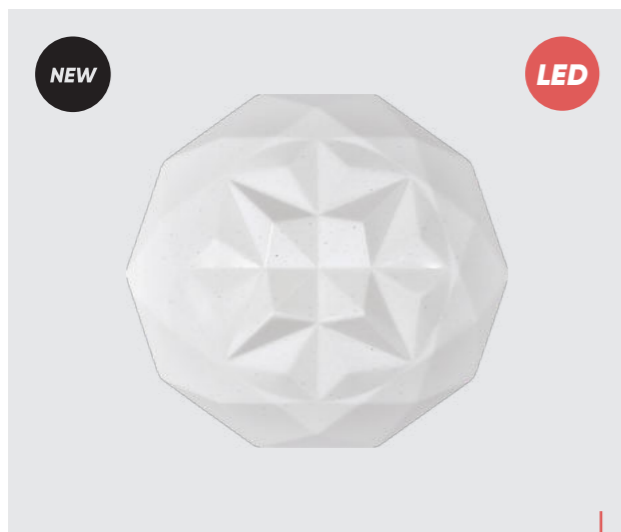

71325
Arctyk
Ø395mm ↓104mm

metal-white
plastic-white
LED 36W/2700lm, 4000K
EAN 8585032237485