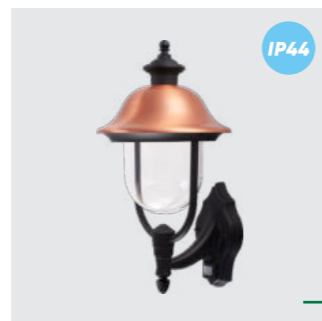

IP44

3047
Sanghai

↔248mm †492mm

metal-black, aluminium-copper, acrylic-clear
1xE27/60W
EAN 8585032200212