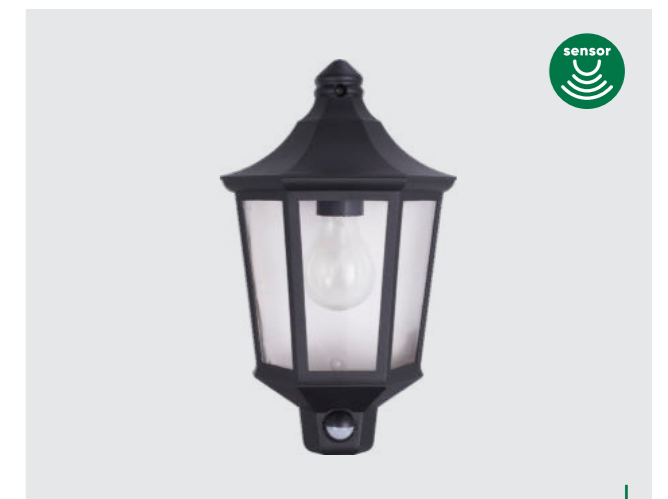

31601
Tulsa
↔195mm ↓322mm

plastic PP, PC
1xE27/60W
EAN 8585032233784