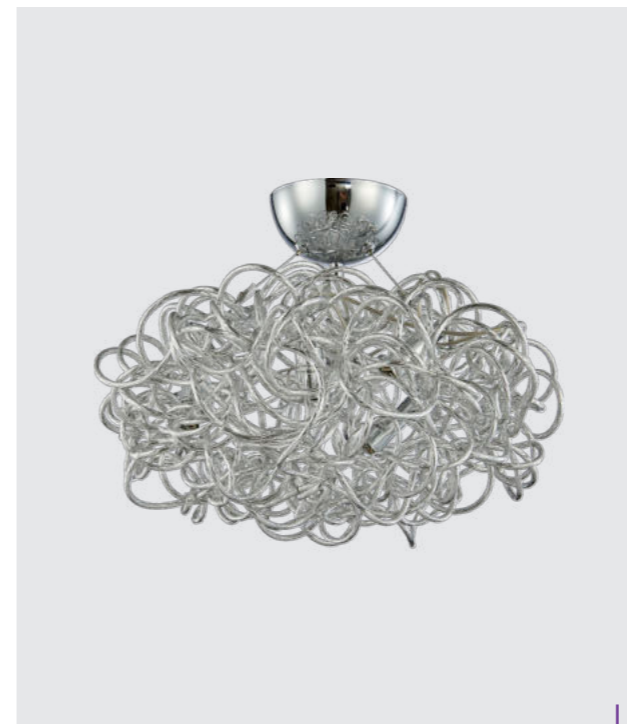

aluminium-chrome
aluminium
1xG9/33W
EAN 8585032225093

ⓖ9 ⓓ Ⓢ

64381
Wired
↔400mm ↓400mm

aluminium-chrome
aluminium
4xG9/33W
EAN 8585032225109

ⓖ9 ⓓ Ⓢ