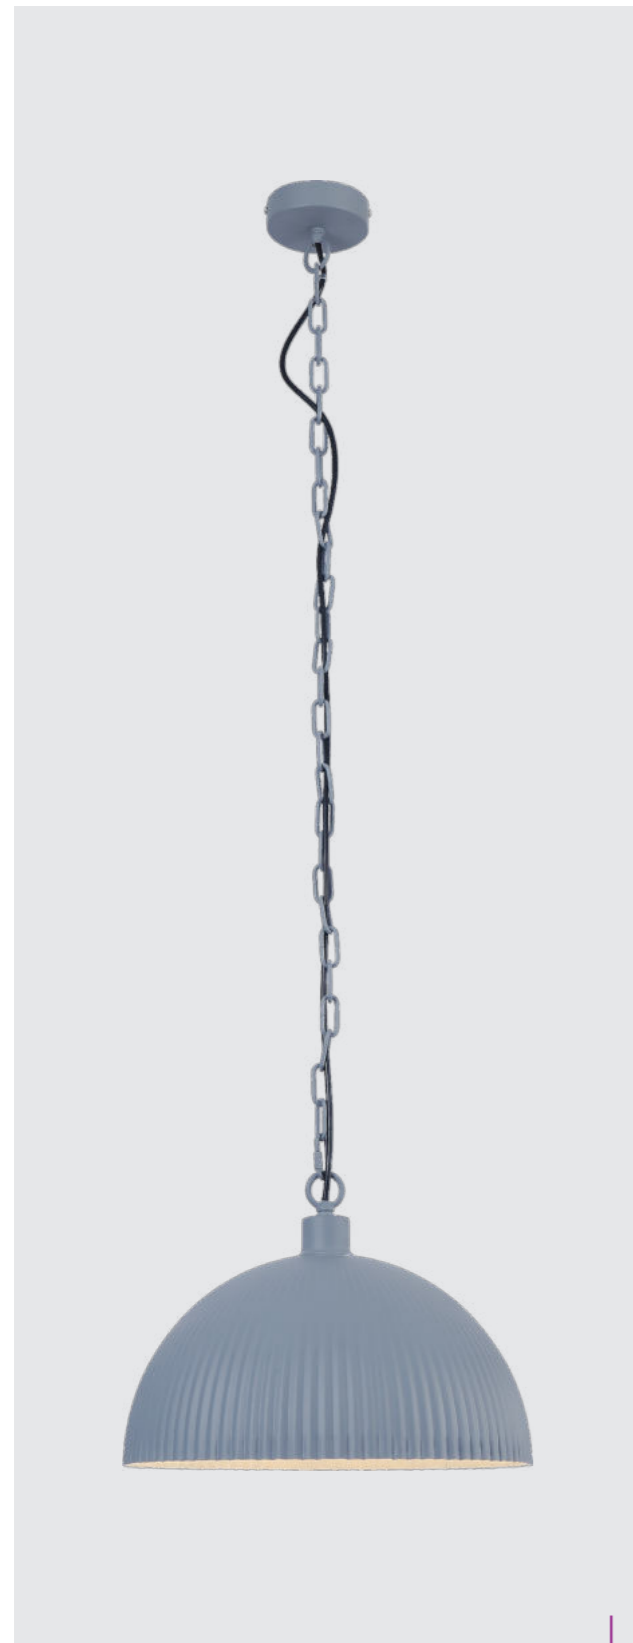

spot

* spot

75456
Notos
↔380mm ↓200mm

steel-matt black, red copper
3xE14/40W
EAN 8585032233975

75455
Notos
↔350mm ↓200mm
steel-matt black,
red copper
2xE14/40W
EAN 8585032233968

75454
Notos
↔100mm ↓180mm
steel-matt black,
red copper
1xE14/40W
EAN 8585032233951