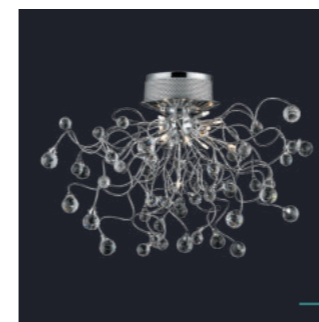

eratto

chrome, crystal
33W LED/2560lm, 4000K
EAN 8585032225512

* crystal