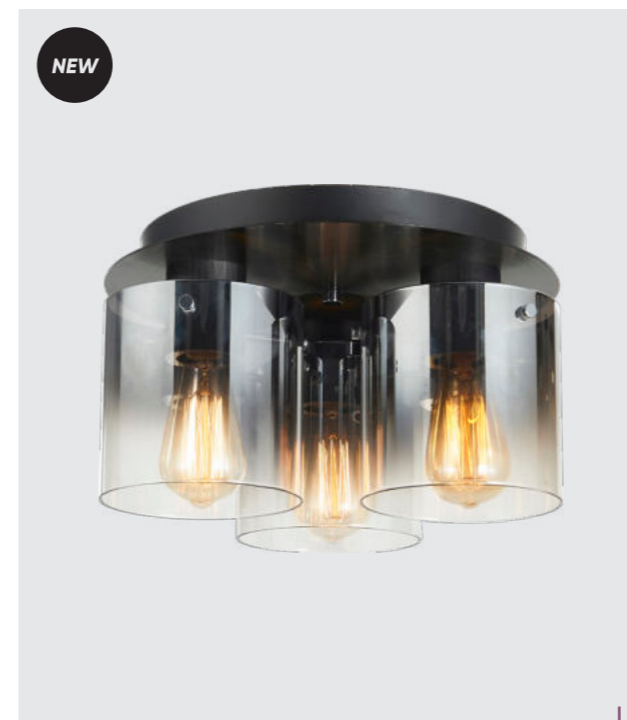

64416
Moxie
€210 ↔ €350 ↔ €350

metal black, glass smoky
3xE27/60W
EAN 8585032236259

metal black, glass smoky
1xE27/60W
EAN 8585032236266

metal black, glass smoky
1xE27/60W
EAN 8585032236273