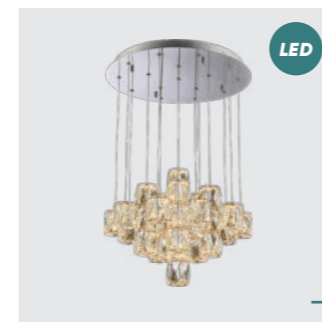

chrome, crystal, acrylic crystal
40W LED/3120lm, 3000K
EAN 8585032224645

62416
Knox
⌚1100 ↔100 ↔100

chrome, crystal, acrylic crystal
5W LED/400lm, 3000K
EAN 8585032224768

* crystal

62402
Polar
⌚1400 ↔500 ↔500