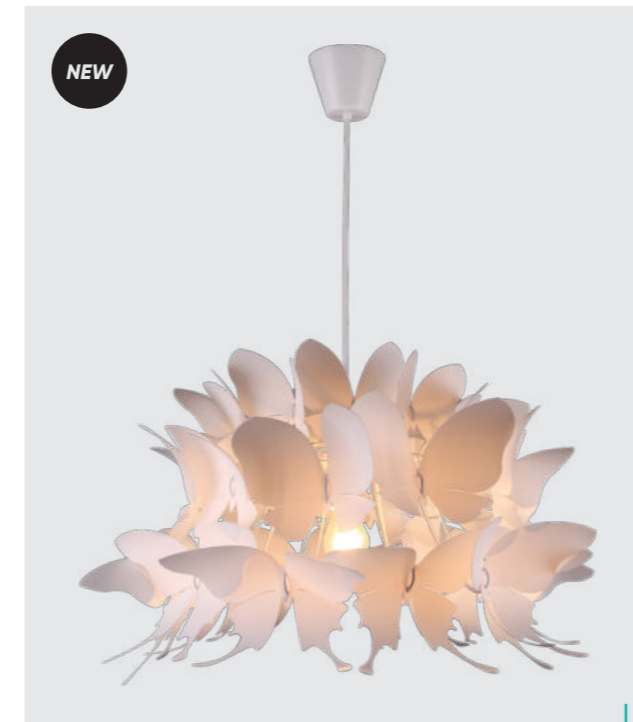

mini light

kids

x kids

48503
Butterfly II
↔500mm ↓1150mm

plastic-white
1xE27/60W
EAN 8585032236723
E27 □ Ⓢ

48502
Butterfly I
↔450mm ↓1150mm

plastic-white
1xE27/60W
EAN 8585032235849
E27 □ Ⓢ

28037
Karp
↔410mm ↓190mm