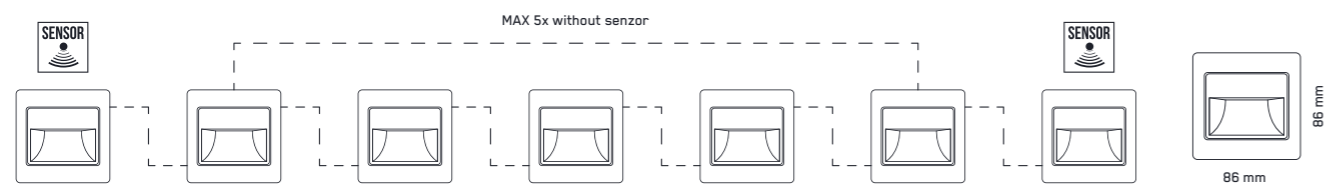

SENZOR NETING STEP LIGHT

	70400	plastic	white	86 x 86 x 10	1,5W / LED	8585032226069
30V	70401	plastic	white	86 x 86 x 10	1,5W / LED	8585032226076
	70402	plastic	matt silver	86 x 86 x 10	1,5W / LED	8585032226083
30V	70403	plastic	matt silver	86 x 86 x 10	1,5W / LED	8585032226090
	70404	plastic	matt gold	86 x 86 x 10	1,5W / LED	8585032226106
30V	70405	plastic	matt gold	86 x 86 x 10	1,5W / LED	8585032226113