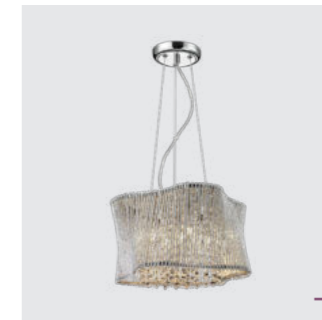

46105
Zonda
↑1475 ↔400 ↔400
chrome, aluminium, crystal
5xG9/33W
EAN 8585032219191