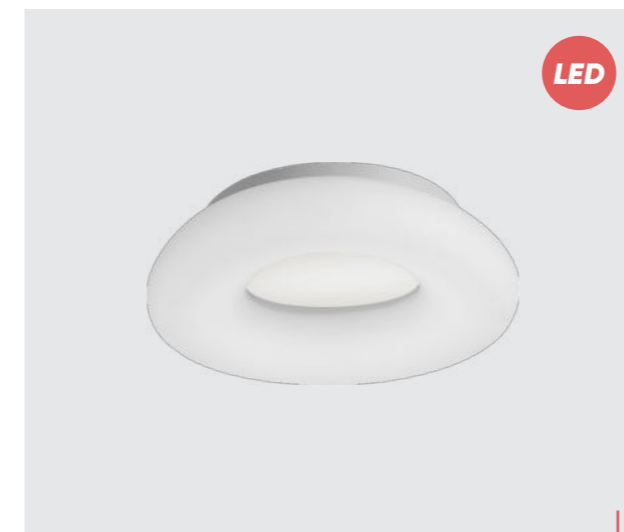

17304
Trivan
↔360mm ↓100mm
metal-matt white, plastic-white
LED 24W/1900lm, 2700-6500K
EAN 8585032235788
LED ⚡ Ⓢ

LED

17306
Trivan
↔350mm ↓100mm
metal-matt white, plastic-white
LED 21W/1480lm, 2700-6500K
EAN 8585032235801
LED ⚡ Ⓢ