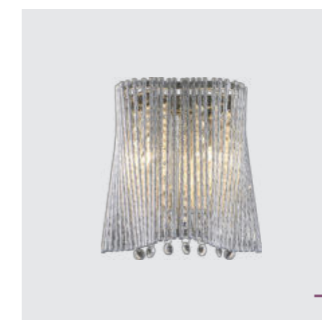

zonda

aluminium, crystal
4xG9/33W
EAN 8585032219214