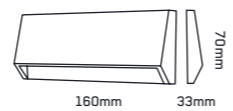

NEW

48330

ABS / PC

dark grey

70 x 160 x 33

3,8W / SMD LED

8585032236624