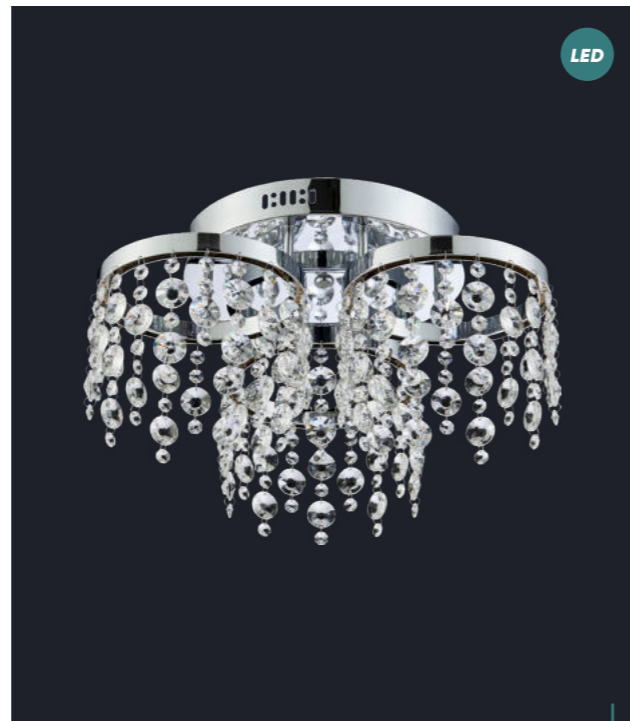

64394
Eratto
€220 ↔ €480 ↔ €480

chrome, crystal
33W LED/2560lm, 4000K
EAN 8585032225512