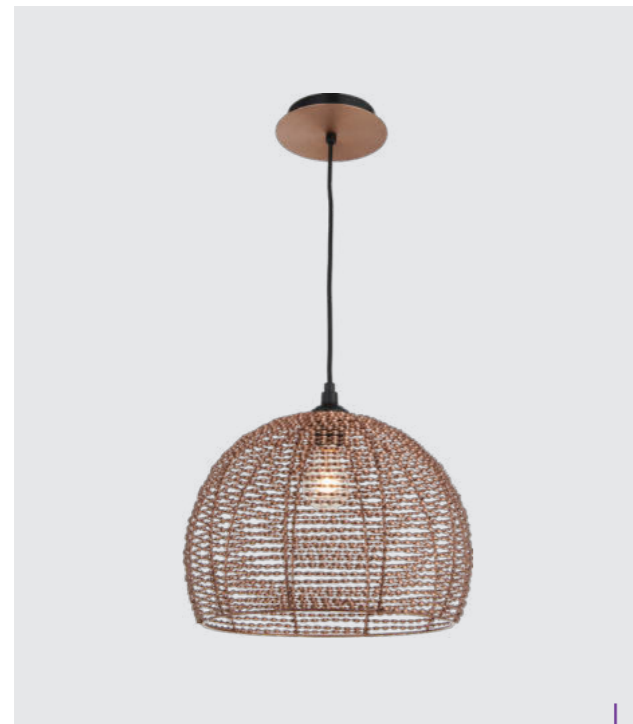

64364
Skeleton
↔350mm ↓1200mm

aluminium-satin copper
metal-black
1xE27/60W
EAN 8585032224140

ⓔ27 ⓓ Ⓢ

aluminium-silver
metal-chrome
1xE27/60W
EAN 8585032219726

ⓔ27 ⓓ Ⓢ

aluminium-silver
metal-chrome
1xE27/60W
EAN 8585032236280

ⓔ27 ⓓ Ⓢ