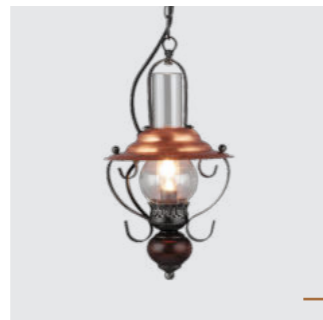

↔200mm †1470mm
metal-antique gold
copper, wood-cherry
glass-clear
1x**E14/40W**
EAN 8585032210495