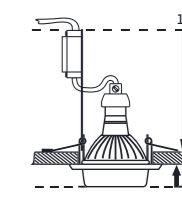

ELEGANT METAL MOVABLE

48611

aluminium

chrome

83 x 83 x 23

50W / GU10

8585032235962

ELEGANT METAL MOVABLE