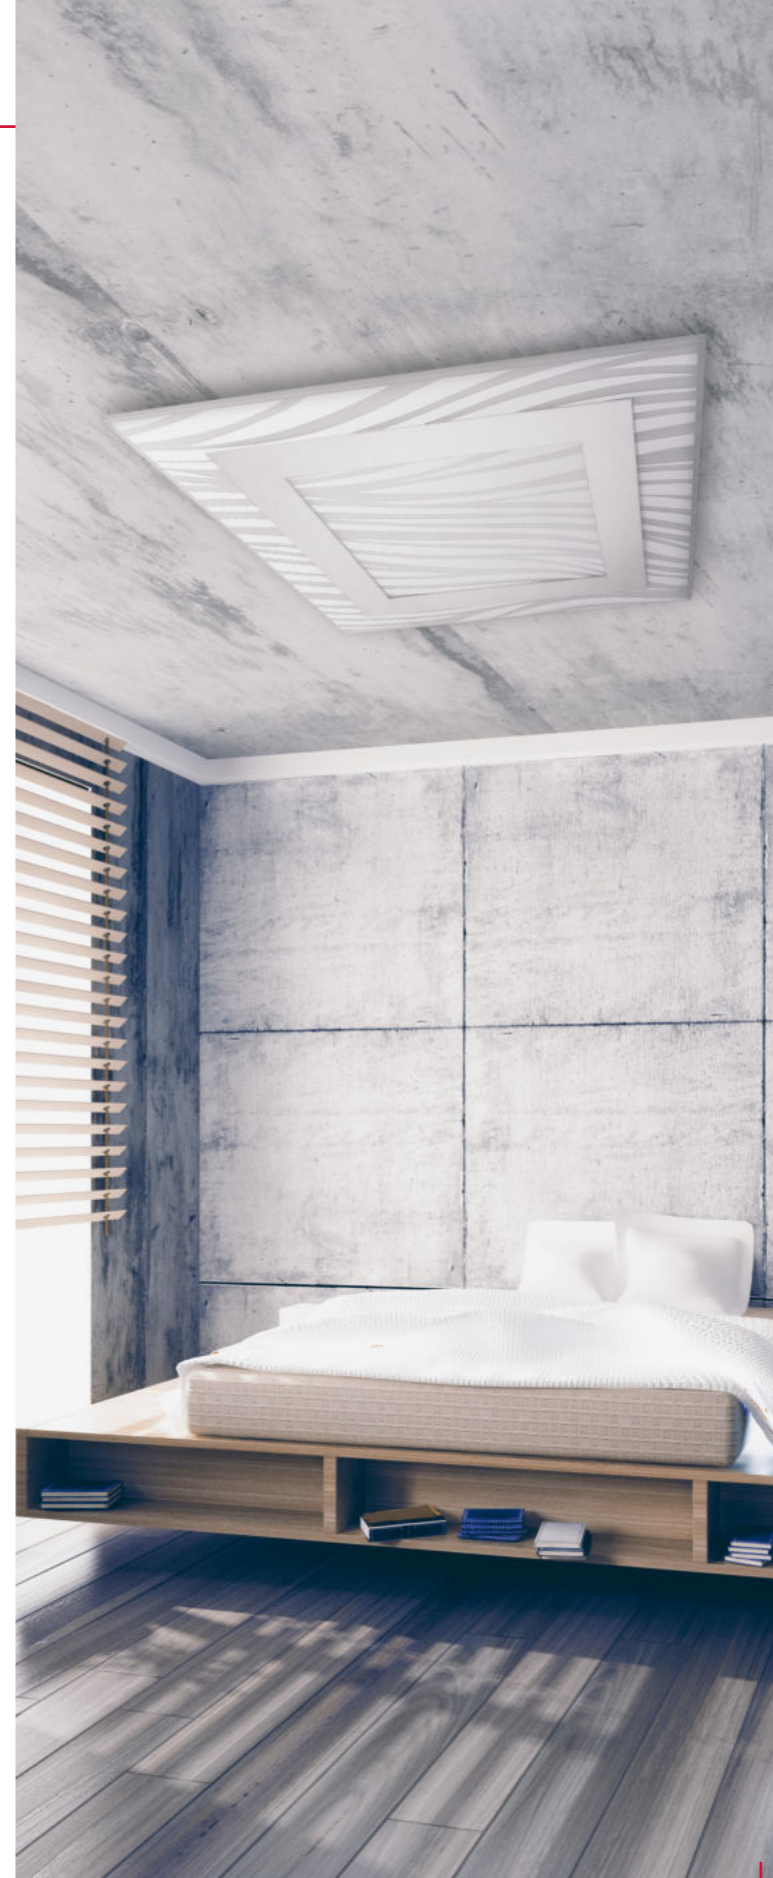

45105
Epsilon
↔400mm ↕70mm
metal-white, chrome
glass-matt
2xE27/60W
EAN 8585032214912
E27 ⚡ Ⓢ

metal-white, chrome
glass-matt white
2xE27/60W
EAN 8585032216374
E27 ⚡ Ⓢ