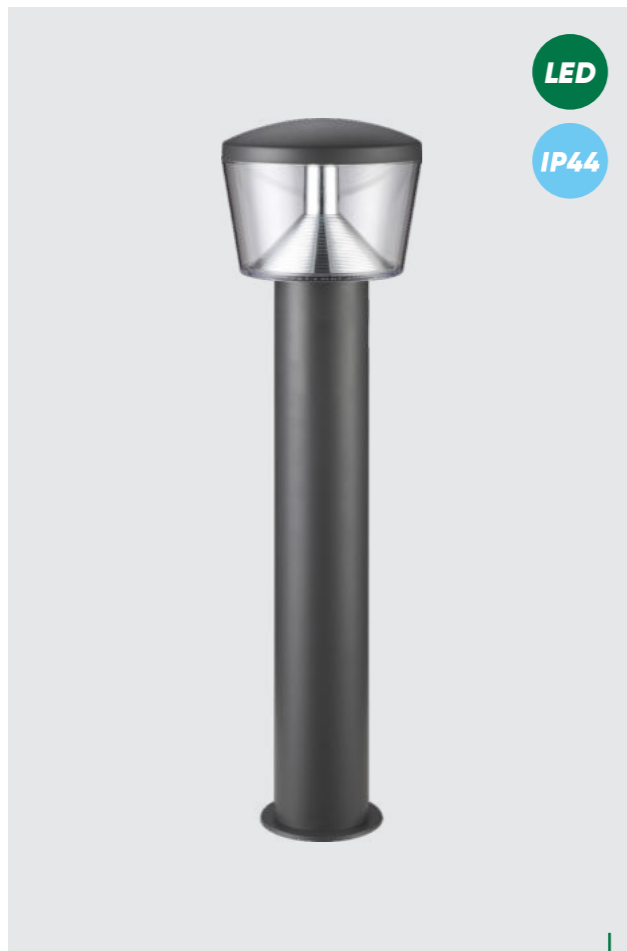

31401
Monterrey
↔76mm ↕620mm

aluminium-matt black,
glass-clear
LED 6W/300lm, 4000K
EAN 8585032233708

* outdoor

LED

IP44

66004
Dublin
↔160mm ↕215mm

stainless steel-dark grey,
acrylic-clear
LED 11W/900lm, 4000K
EAN 8585032223488