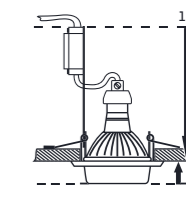

ELEGANT DOUBLE LIGHT

71072

glass / aluminium

clear - mirror / chrome

90 x 90 x 10

50W / GU10
0.2W / LED STRIPE

8585032221460