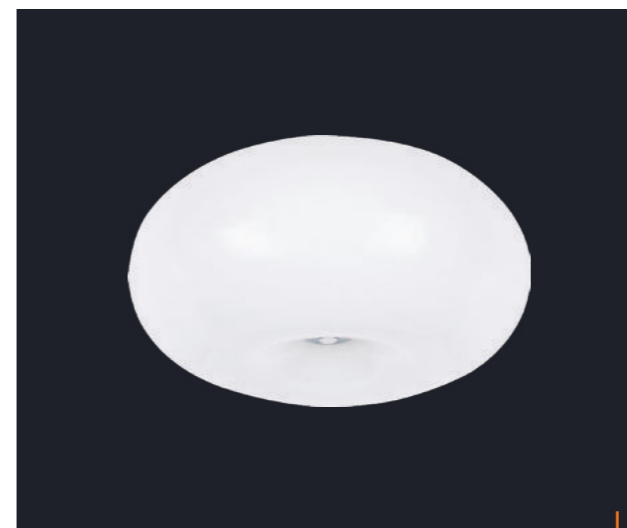

32305
Altadis
↔380mm ↓190mm

metal-chrome, glass-opal
2xE27/60W
EAN 8585032219818