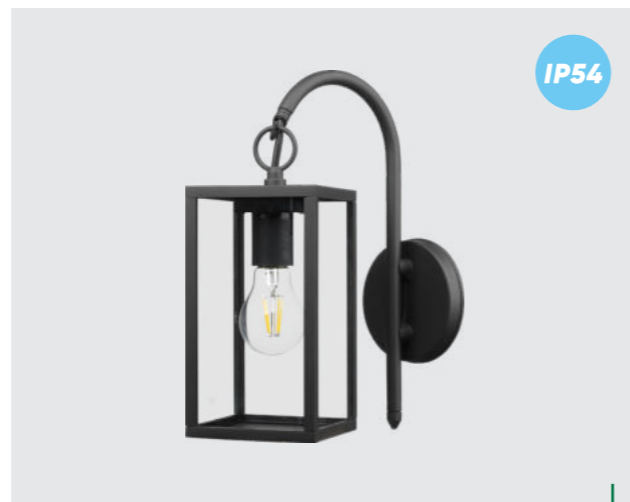

65305
Loara
↔130mm ↕780mm

aluminium-graphite black,
glass-clear
1xE27/60W
EAN 8585032226366
LED E27

IP54

65303
Loara
↔120mm ↕880mm

aluminium-graphite black,
glass-clear
1xE27/60W
EAN 8585032226342
E27 LED