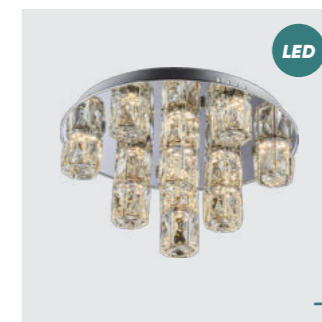

stainless steel, crystal
90W LED/7200lm, 3000K
EAN 8585032224751

62404
Polar
⌚1100 ↔150 ↔150

stainless steel, crystal
5W LED/400lm, 3000K
EAN 8585032224621

62403
Polar
⌚1400 ↔700 ↔80

stainless steel, crystal
39W LED/3120lm, 3000K
EAN 8585032224638