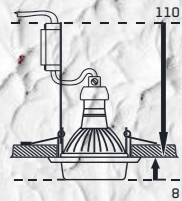

ELEGANT METAL FIX

71021
aluminium
ivory
84 x 84 x 8
50W / GU10
8585032213274