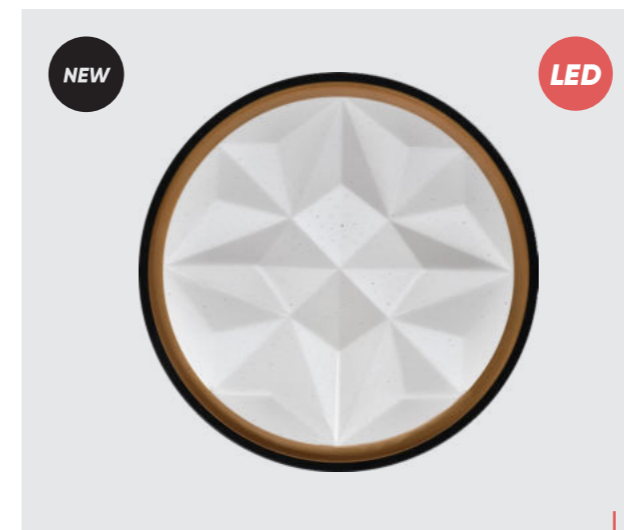

NEW **LED**
71327
Nurria
Ø415mm Φ90mm
metal-black, aluminium-matt gold, plastic-white
LED 36W/2520lm, 3000-6500K
EAN 8585032237669