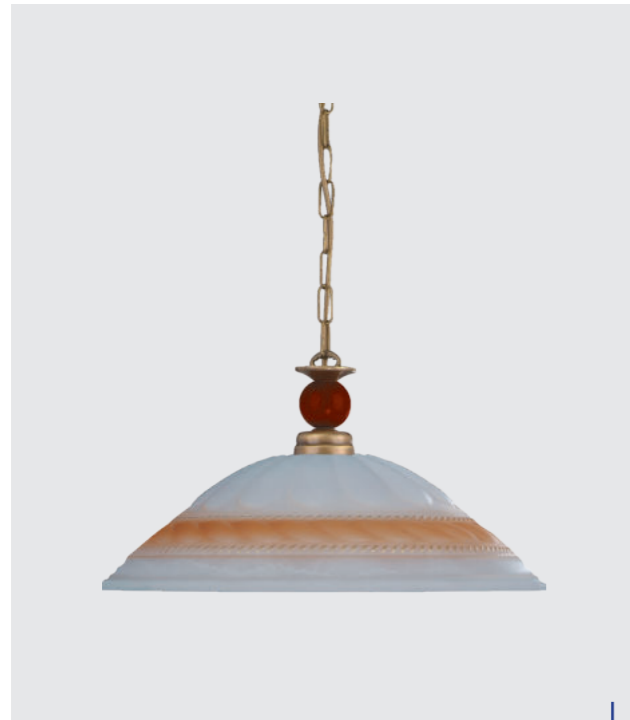

3215
Rodos
↔440mm ↓930mm