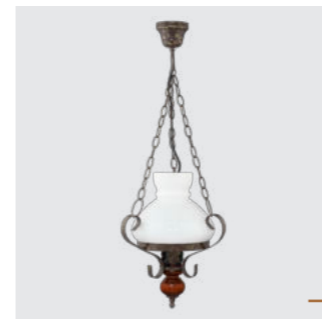

25008
Victoria

↔300mm †980mm
metal-antique gold
wood-cherry,
glass-opal white
1x**E27/60W**
EAN 8585032202797