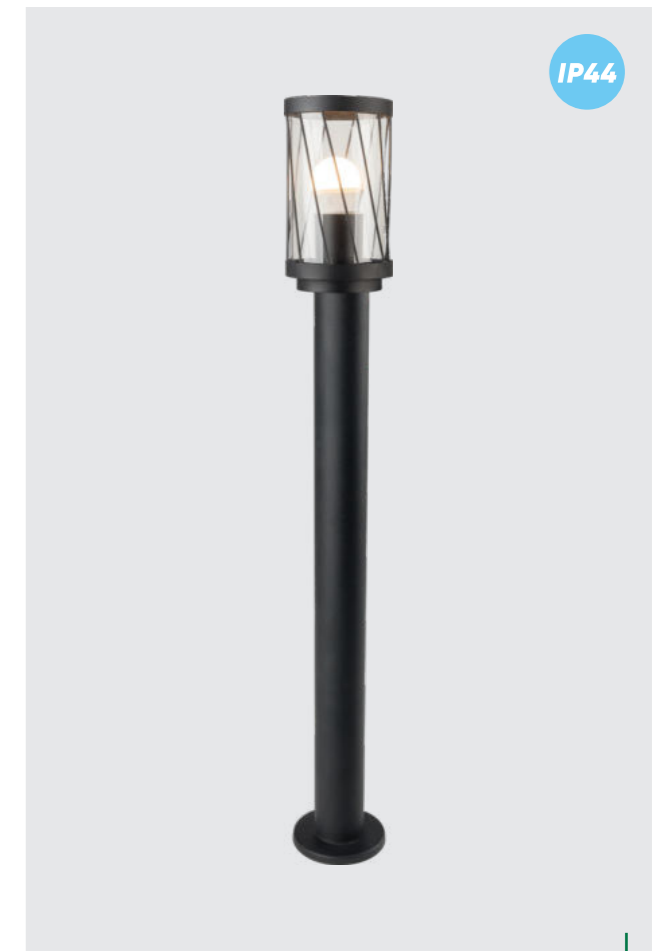

IP44

61038
Copenhagen
↔105mm ↕500mm

aluminium-matt black,
PC-clear
1xE27/40W
EAN 8585032233463

* outdoor