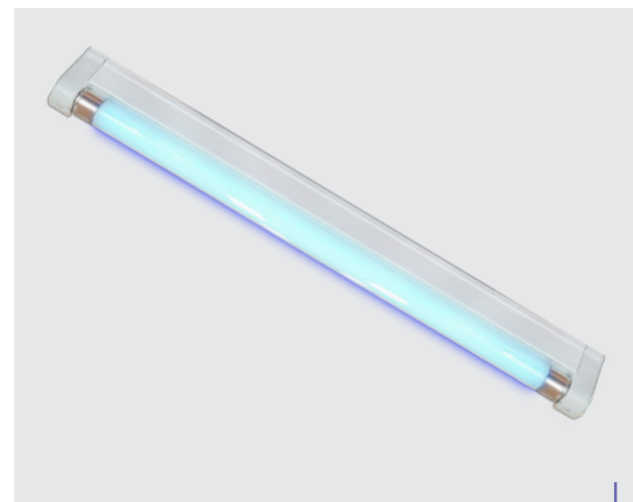

UV 70003
Linner UV
↔1170mm ↓35mm

aluminium-white,
plastic-white
1xUV-C/28W + 1xFL/28W
EAN 8585032237249