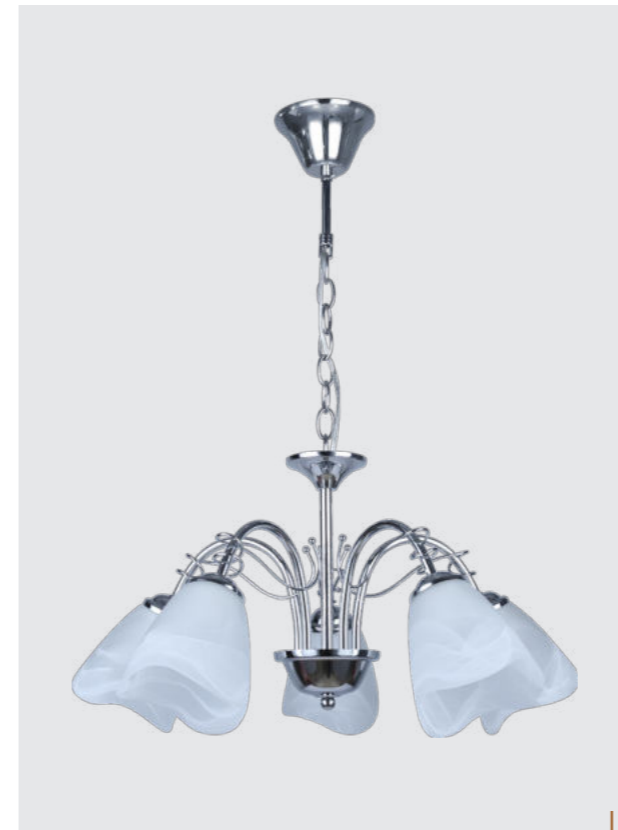

61458
Aragona
↔550mm ⌀660mm

metal-chrome, glass-white
5x**E27/60W**
EAN 8585032234491

61457
Aragona
↔550mm ⌀660mm
metal-chrome
glass-white
3x**E27/60W**
EAN 8585032234484

61459
Aragona
↔290mm ⌀250mm
metal-chrome
glass-white
1x**E27/60W**
EAN 8585032234507