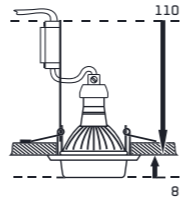

ELEGANT METAL MOVABLE

71028

aluminium

chrome

84 x 84 x 8

50W / GU10

8585032213342