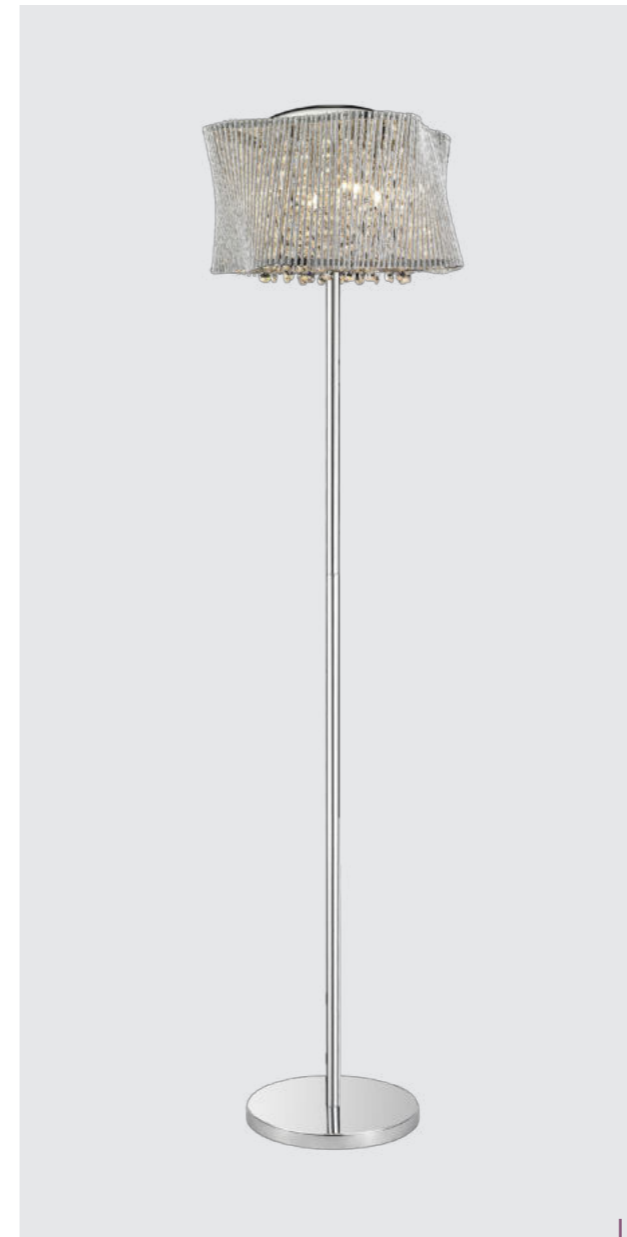

zonda

46107
Zonda
↑1620 ↔400 ↔400

aluminium, crystal
4xG9/33W
EAN 8585032219214