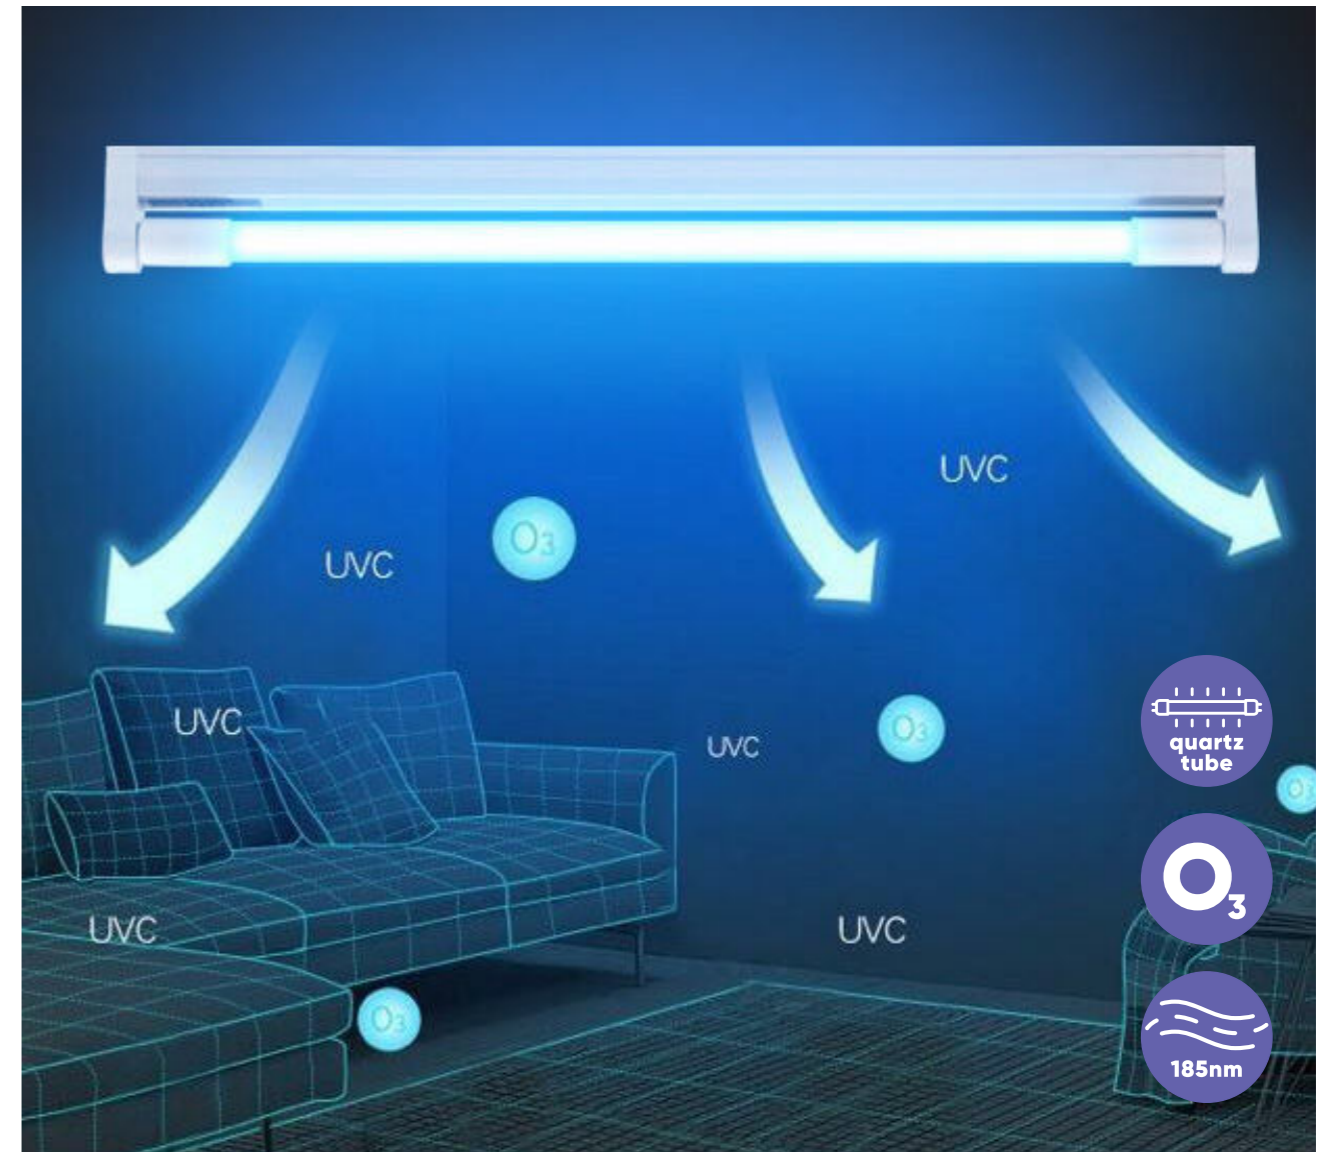

UV 70421
Ozone disinfection
tube
↔15mm ↓1163mm
UV-C/28W
EAN 8585032236563

UV 70420
Ozone disinfection
tube
↔15mm ↓589mm
UV-C/14W
EAN 8585032236556

* UV-C germicide