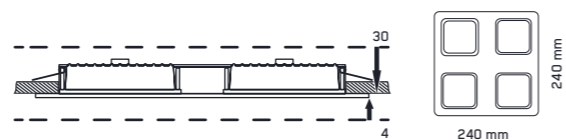

LED PANEL RESEST

SMD LED