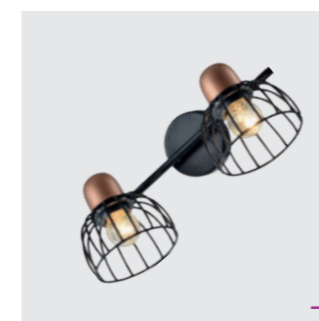

steel-black, red copper
1xE27/60W
EAN 8585032235511

75464
Basket
↔540mm ↓200mm

steel-black, red copper
3xE27/60W
EAN 8585032235504

75462
Basket
↔120mm ↓170mm

steel-black, red copper
1xE27/60W
EAN 8585032235481