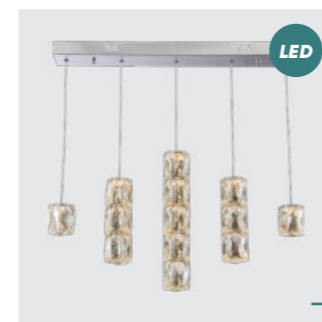

62403
Polar
⌚1400 ↔700 ↔80

stainless steel, crystal
39W LED/3120lm, 3000K
EAN 8585032224638