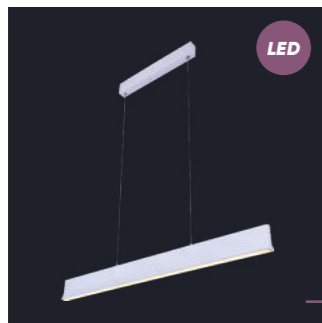

18414
Oblo
↳1200 ↳915 ↳35
matt white, acrylic white
30W LED/1800lm, 4000K
EAN 8585032236198