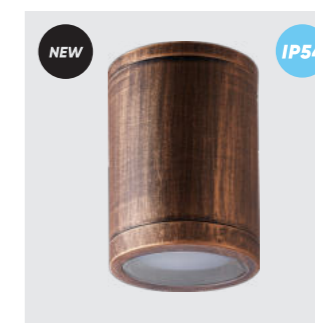

outdoor

* outdoor

48325
Mopti
↔90mm ↑140mm
plastic-black
1xGU10/7W
EAN 8585032236457

48326
Mopti
↔90mm ↑140mm
plastic-rustic
1xGU10/7W
EAN 8585032236464

NEW **48332**
Mopti
↔127mm ↑170mm
plastic-black
1xE27/12W
EAN 8585032237621