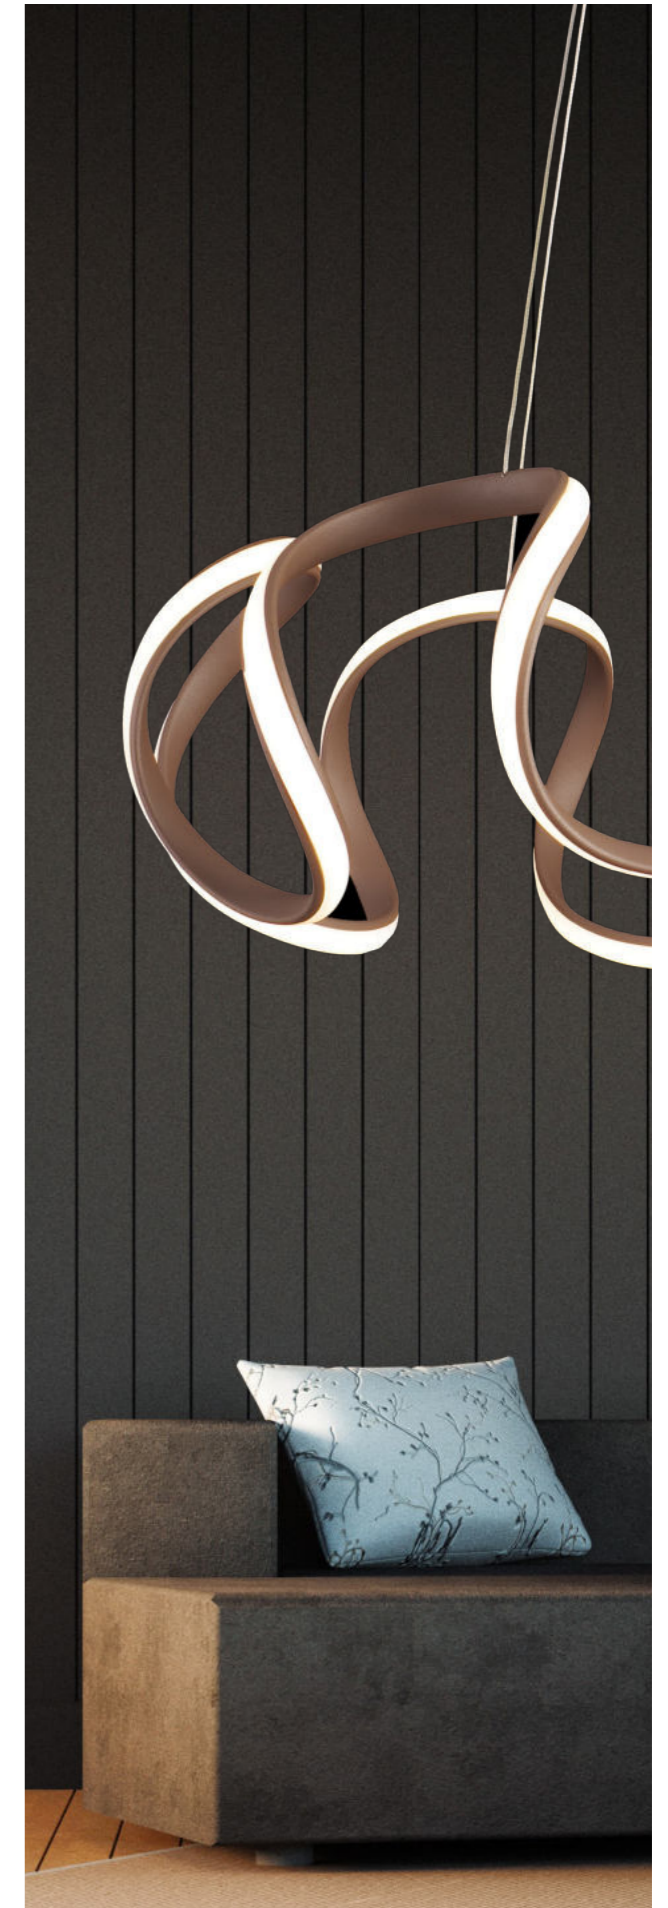

brown aluminium,
white silicone
40W LED/2700lm, 3000K
EAN 8585032234804