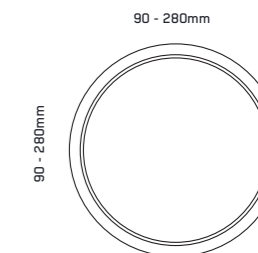

LENYS III

49042	metal / plastic	matt black / white	90 x 90 x 24	6W / 510 LM	8585032236488
49043	metal / plastic	matt black / white	140 x 140 x 24	12W / 1000 LM	8585032237140
49044	metal / plastic	matt black / white	190 x 190 x 24	18W / 1500 LM	8585032237157
49045	metal / plastic	matt black / white	240 x 240 x 24	24W / 2040 LM	8585032237164
49052	metal / plastic	matt black / white	280 x 280 x 24	30W / 2750 LM	8585032237393