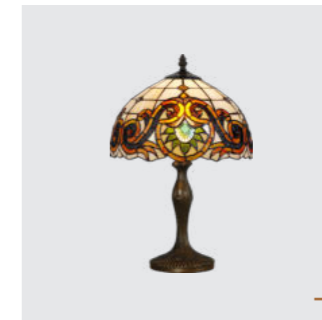

tiffany

× classic elegance