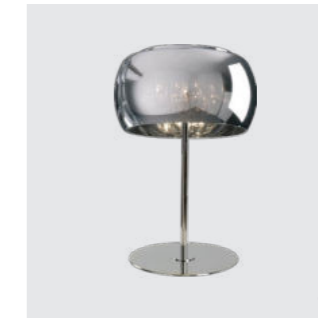

chrome, glass 30%
transparent chrome
3xG9/33W
EAN 8585032212635

46058
Sphera

⌈130 ⌋250 ⌋125

chrome, glass 30%
transparent chrome
2xG9/33W
EAN 8585032224133

46011
Sphera

⌈1450 ⌋400 ⌋400

chrome, glass 30%
transparent chrome
5xG9/33W
EAN 8585032210761