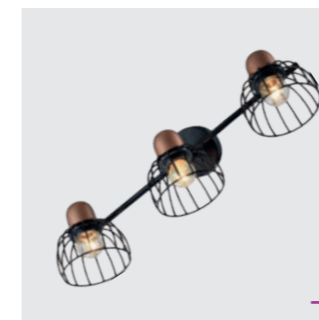

steel-black, red copper
3xE27/60W
EAN 8585032235504