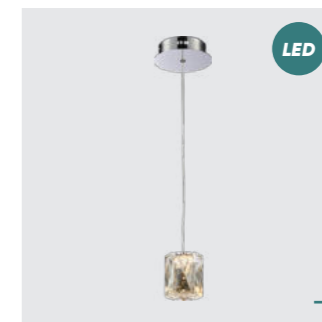

stainless steel, crystal
5W LED/400lm, 3000K
EAN 8585032224621