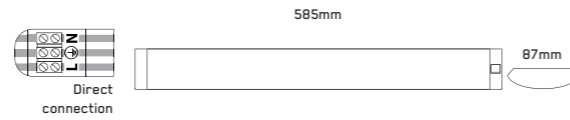

AVELA

38008	aluminium / plastic	silver / opal	87 x 585 x 40	13W / T5	8585032207938

AXEDO

41002	plastic	silver / frosted	51 x 334 x 58	8W / T5	858503220 7716
41003	plastic	silver / frosted	58 x 568 x 58	13W / T5	8585032207723

IP 65 SMD LED
NEW

ELMINA

31602	ABS/plastic	grey/opal	67 x 1202 x 66	36W / 2850 LM	8585032237133

LED

XELO LED

38211	metal / plastic	white / frosted	124 x 1236 x 43	44W / LED	8585032220937