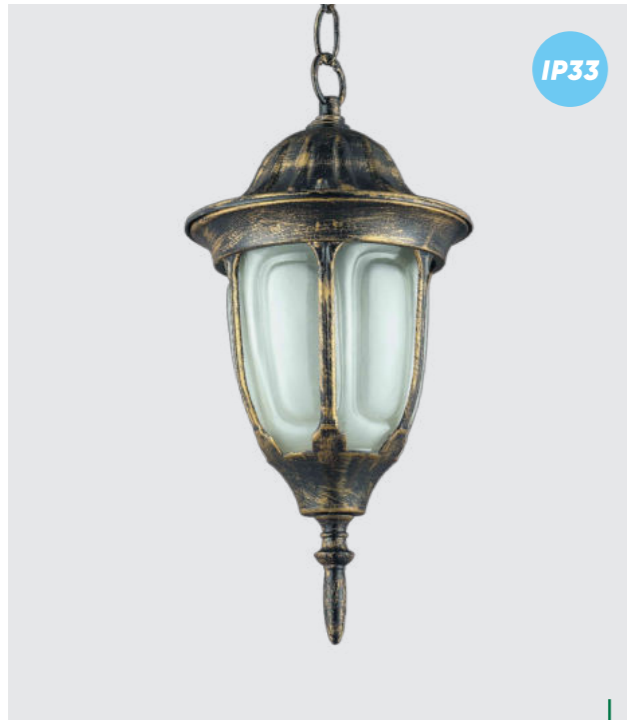

IP33

39014
Porto
↔163mm ↓1150mm

metal-rustic, glass matt
1xE27/60W
EAN 8585032208249

IP33

IP33