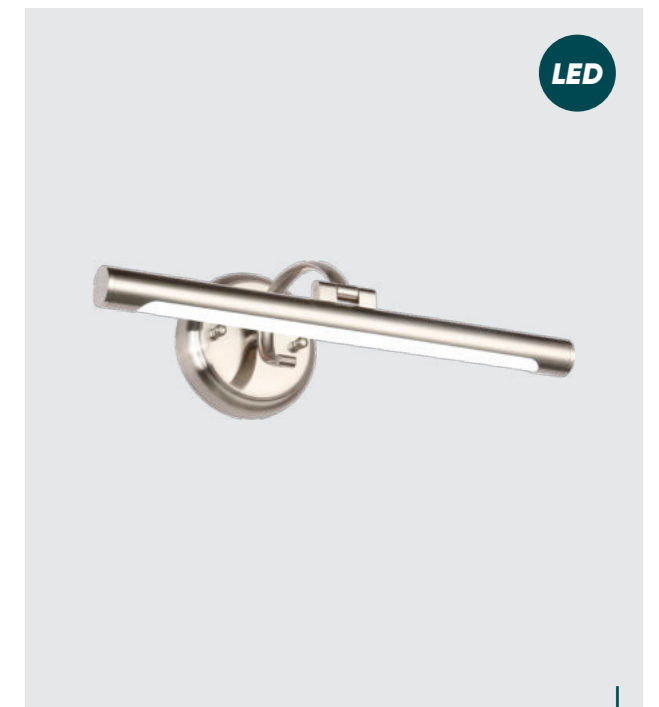

metal-silver black metallic,
ABS-silver
LED 10W/500lm, 3000-6300K
EAN 8585032236846

picture

* picture

62301
Mossario
↔420mm †130mm

metal-ABS,
diffuser-acrylic-white
LED 8W/560lm, 3500K
EAN 8585032224515

62302
Mossario
↔420mm †130mm