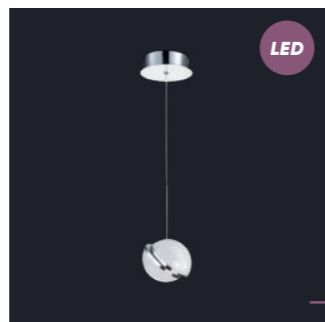

LED

64406
La vela

⌆1200 ⌆120 ⌆120

chrome, silver
2W LED/160lm, 3000K
EAN 8585032235290

62432 Malcolm
 ⚡1100 ↔400 ↔400
 chrome, acrylic crystal effect
40W LED/3000lm, 4000K
 EAN 8585032235184

62433 Malcolm
 ⚡1100 ↔500 ↔500
 chrome, acrylic crystal effect
64W LED/4700lm, 4000K
 EAN 8585032235191