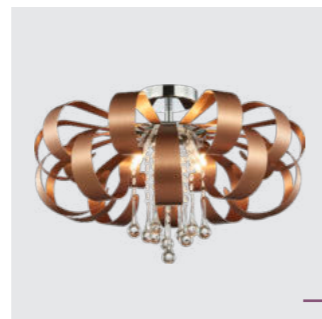

64374
Ribbon Crystal
€340 ↔ €600 ↔ €600

satin copper, crystal
6xG9/33W
EAN 8585032213748
G9 ⚡ Ⓢ