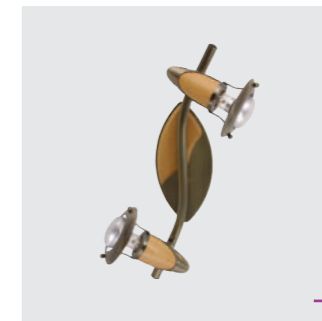

metal-chrome, white
1xE14/40W/ with switch
EAN 8590828655640

metal-brass satin
wood-dark
EAN 8590828656142

metal-antique brass
satinwood-light
EAN 8590828655015

metal-brass satin, wood-dark
2xE14/40W
EAN 8590828656005