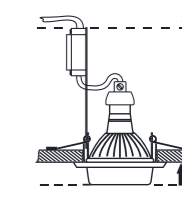

71017

metal / crystal

chrome / clear

132 x 132 x 55

1W / SMD LED

8585032212116