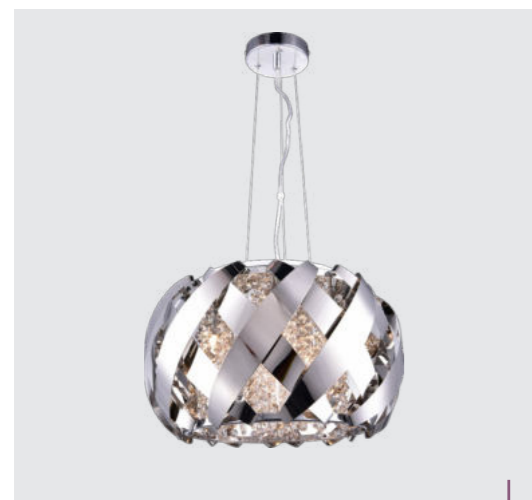

× chrome-crystal elegance

46069 Stratoss
 ↕1500 ↔450 ↔450
 mirror stainless steel, crystal
6xG9/33W
 EAN 8585032225000

46068 Stratoss
 ↕240 ↔450 ↔450
 mirror stainless steel, crystal
6xG9/33W
 EAN 8585032224997