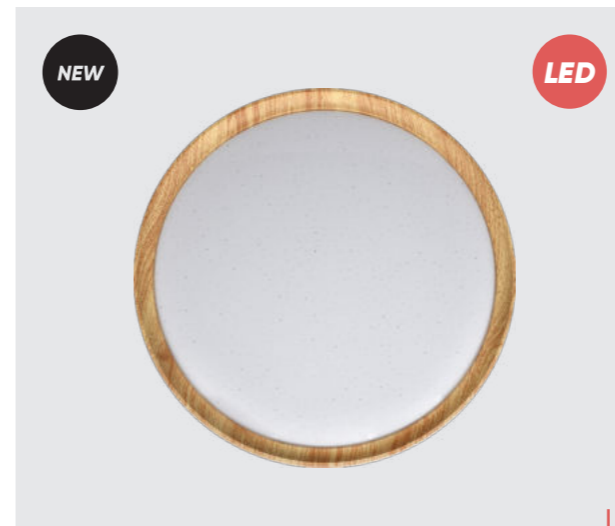

REMOTE INCLUDED

71330
Wooden
Ø395mm ↓75mm

metal-light wood, plastic-white
LED 36W/2040lm, 3000-6500K
EAN 8585032237690