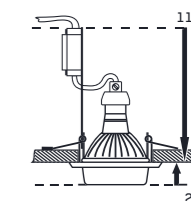

48616

aluminium

matt white

81 x 81 x 29

50W / GU10

8585032236013

~230V

IP 20