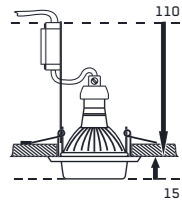

CRYSTAL MOVABLE

71068

aluminium /
crystal / glass

chrome / mirror /
clear

95 x 95 x 15

50W / GU10

8585032221422