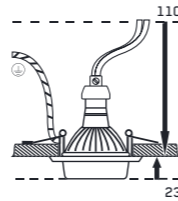

ELEGANT METAL MOVABLE

48611

aluminium

chrome

83 x 83 x 23

50W / GU10

8585032235962

ELEGANT METAL MOVABLE