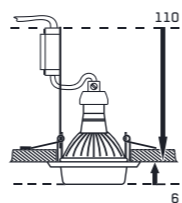

ELEGANT METAL MOVABLE

| |
|---------------|
| 71048 |
| aluminium |
| chrome |
| 80 x 100 x 6 |
| 50W / GU10 |
| 8585032216787 |

| | |
|-------|---------|
| GU10 | MAX 30° |
| EXCL. | ~230V |
| 70MM | |
| IP 20 | |