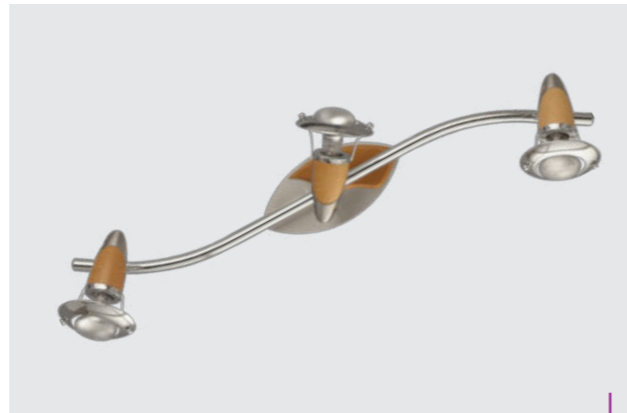

metal-nickel satin, chrome
wood-wengue
3xE14/40W
EAN 8585032209246

356
Zeus
↔700mm ↓130mm