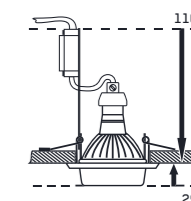

48615

aluminium

nickel satin

81 x 81 x 29

50W / GU10

8585032236006

~230V

IP 20