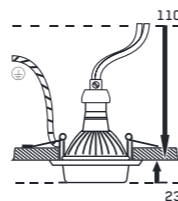

48613

aluminium

matt white

83 x 83 x 23

50W / GU10

8585032235986