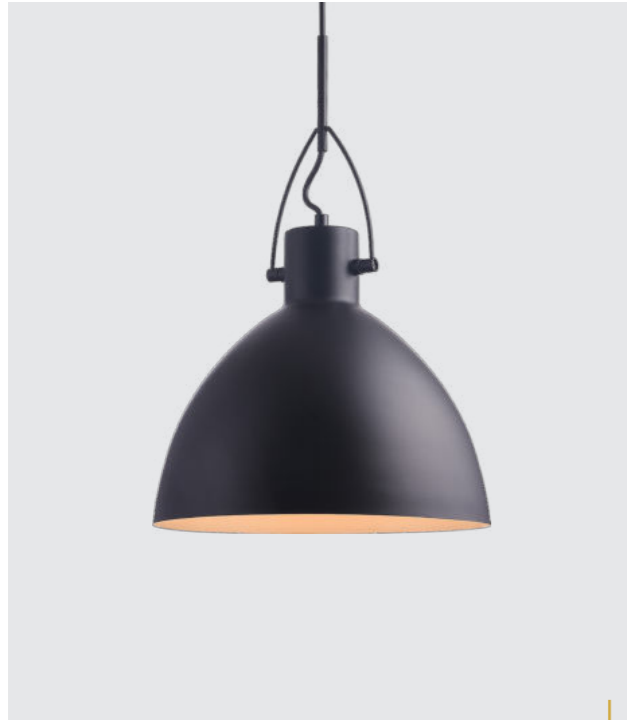

46300
Andros
↔300mm ↓1190mm

metal-matt black, white
1xE27/40W
EAN 8585032234248
E27 ⚡ Ⓢ