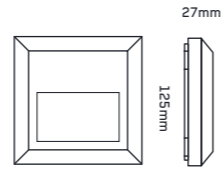

RADIX II

NEW

48328

ABS / PC

dark grey

125 x 125 x 27

1,5W / SMD LED

8585032236600