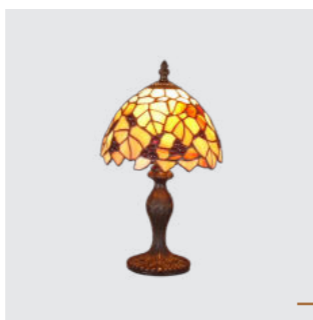

tiffany

× classic elegance