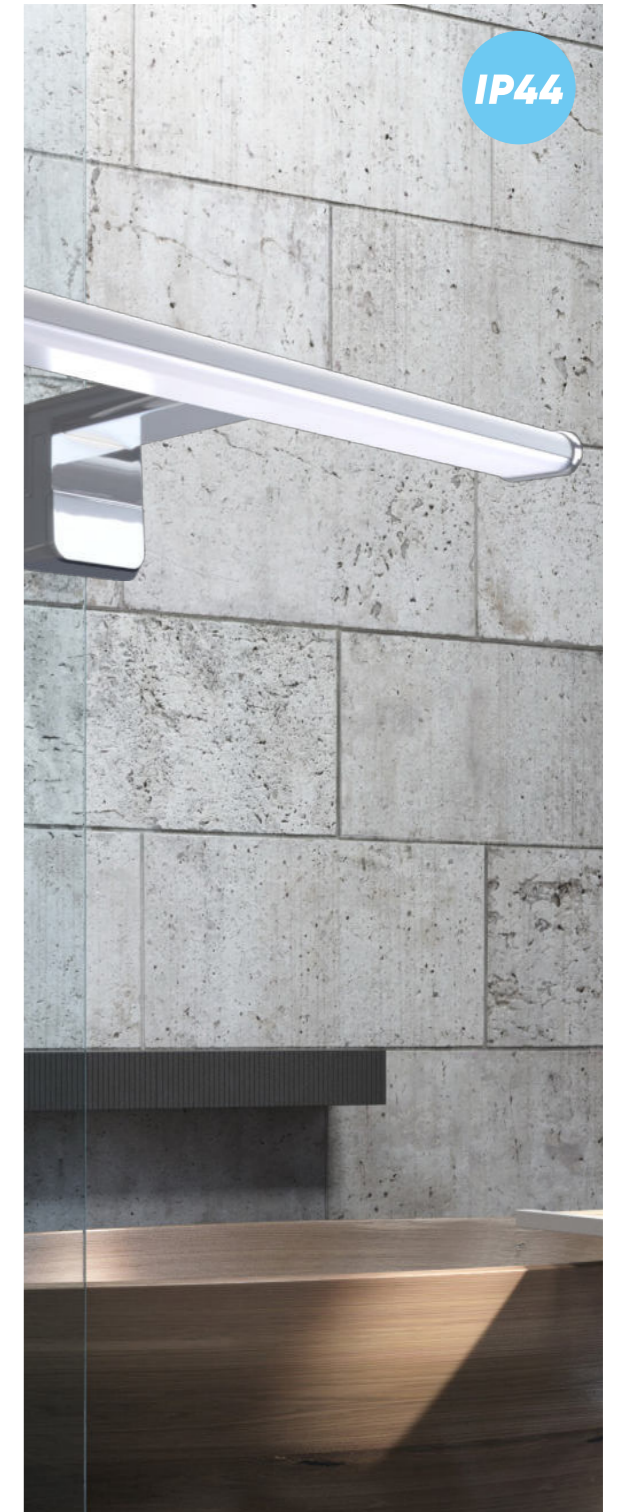

70213
Fontea Dualfix
↔400mm ↕47mm

aluminium-chrome
PC-white
LED 8W/600lm, 4000K
EAN 8585032232107