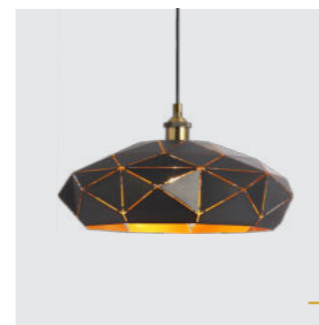

46310
Catania
↔390mm ↓1140mm
metal-matt black, gold,
antique brass
1xE27/40W
EAN 8585032234347
E27 ⚡ Ⓢ