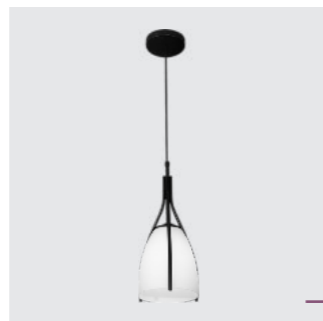

chrome, fabric black, crystal
6xE14/40W
EAN 8585032219559

chrome, fabric black, crystal
1xE14/40W
EAN 8585032219566

chrome, fabric black, crystal
6xE14/40W
EAN 8585032220265