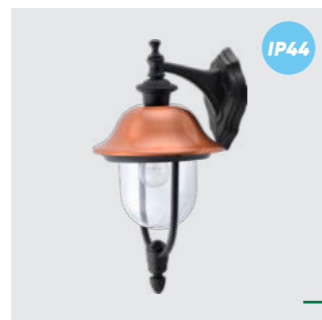

↔248mm †1070mm

metal-black, aluminium-copper, acrylic-clear
1xE27/60W
EAN 8585032200243

IP44

3047
Sanghai

↔248mm †492mm

metal-black, aluminium-copper, acrylic-clear
1xE27/60W
EAN 8585032200212

IP44

3048
Sanghai