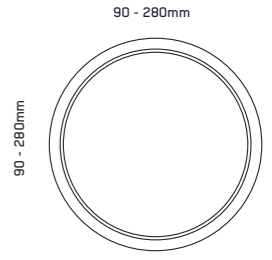

LENYS I

49028	metal / plastic	chrome / white	90 x 90 x 24	6W / 510 LM	8585032233210
49029	metal / plastic	chrome / white	140 x 140 x 24	12W / 1020 LM	8585032233227
49030	metal / plastic	chrome / white	190 x 190 x 24	18W / 1500 LM	8585032233234
49031	metal / plastic	chrome / white	240 x 240 x 24	24W / 2040 LM	8585032233241
NEW 49053	metal / plastic	chrome / white	280 x 280 x 24	30W / 2750 LM	8585032237409

SMD LED LED INCL 4000 KELVIN CRI > 80 IP 44

IP 44 SMD LED