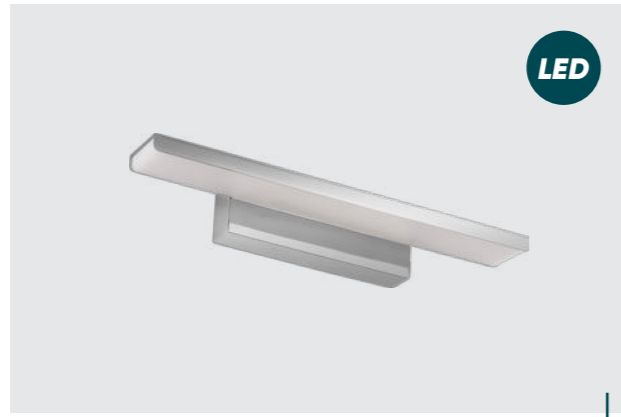

metal-nickel satin,
diffuser-acrylic-white
LED 8W/560lm, 3500K
EAN 8585032224522

LED

62307
Clariss
↔810mm ↕50mm

metal-chrome,
plastic-matt
LED 32W/1920lm, 3500K
EAN 8585032224577

LED

62306
Clariss
↔610mm ↕50mm