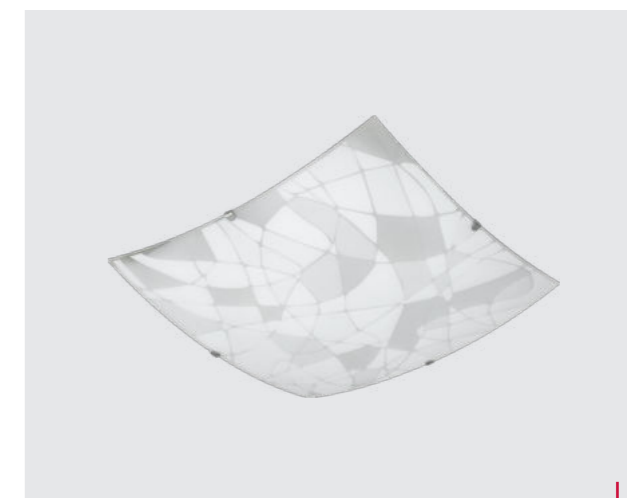

45115
Ferrata
↔↕300mm
metal-white, chrome
glass-matt white
2xE27/60W
EAN 8585032216374
E27 ⚡ Ⓢ