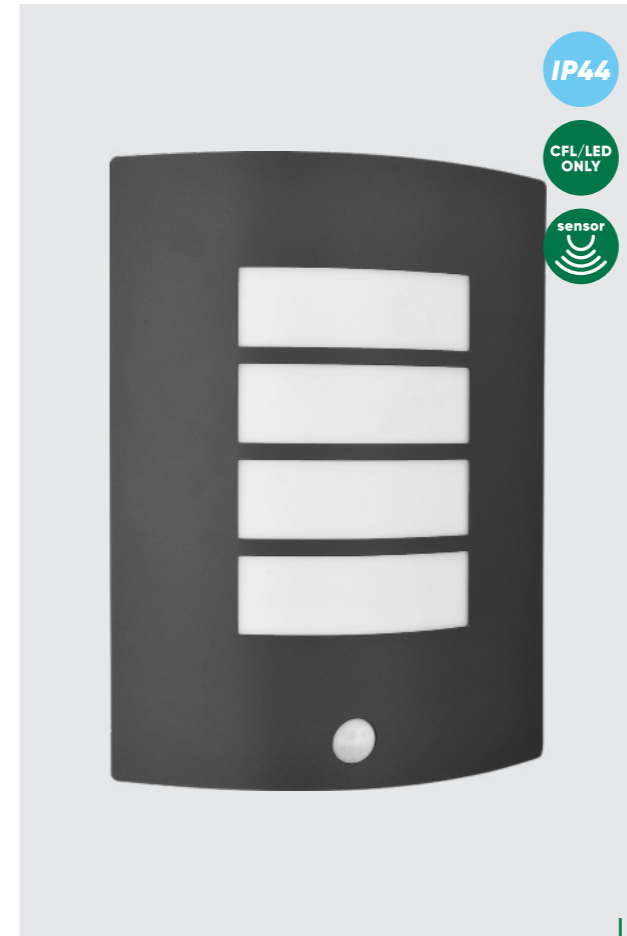

61022
Memphis
↔230mm ↓290mm

metal-dark gray,
plastic-opal
1xE27/15W
EAN 8585032215032

IP44

CFL/LED ONLY

sensor