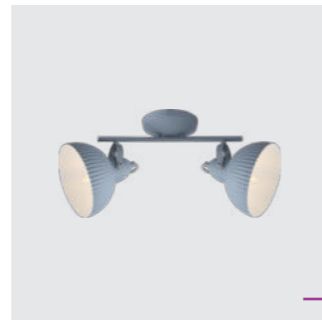

75551
Orfeus
↔450mm ↓230mm

metal-grey, white
2xE14/40W
EAN 8585032234040
E14 ⚡ ⚙