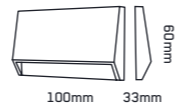

NEW

48329

ABS / PC

dark grey

60 x 100 x 33

2W / SMD LED

8585032236617