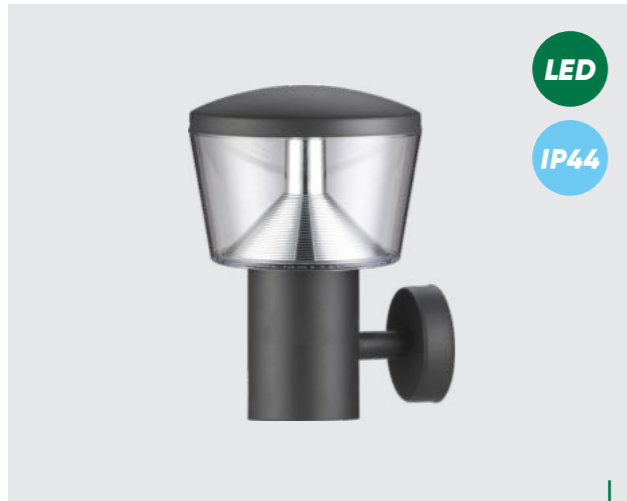

LED

IP44

66004
Dublin
↔160mm ↕215mm

stainless steel-dark grey,
acrylic-clear
LED 11W/900lm, 4000K
EAN 8585032223488