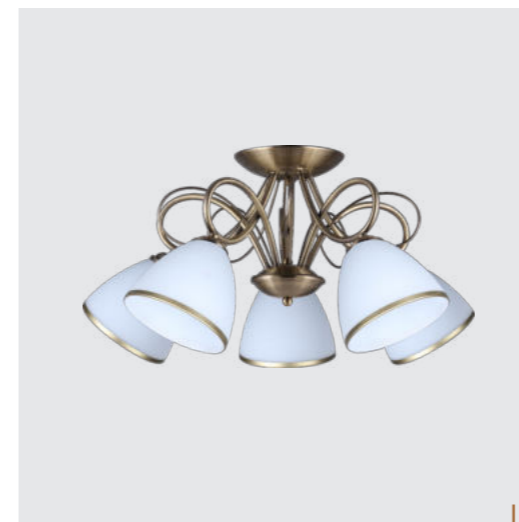

LED ⚡ ⚙

32318
Maleo
↔180mm ↓180mm
metal-white
LED 3W+6W/500lm, 3000K
with 2x switch
EAN 8585032234958

LED ⚡ ⚙

classic

* classic

61451
Aster
↔590mm ↓280mm

metal-abs, glass-white
5x E27/60W
EAN 8585032234422

61450
Aster
↔590mm ↓280mm
metal-abs, glass-white
3x E27/60W
EAN 8585032234415