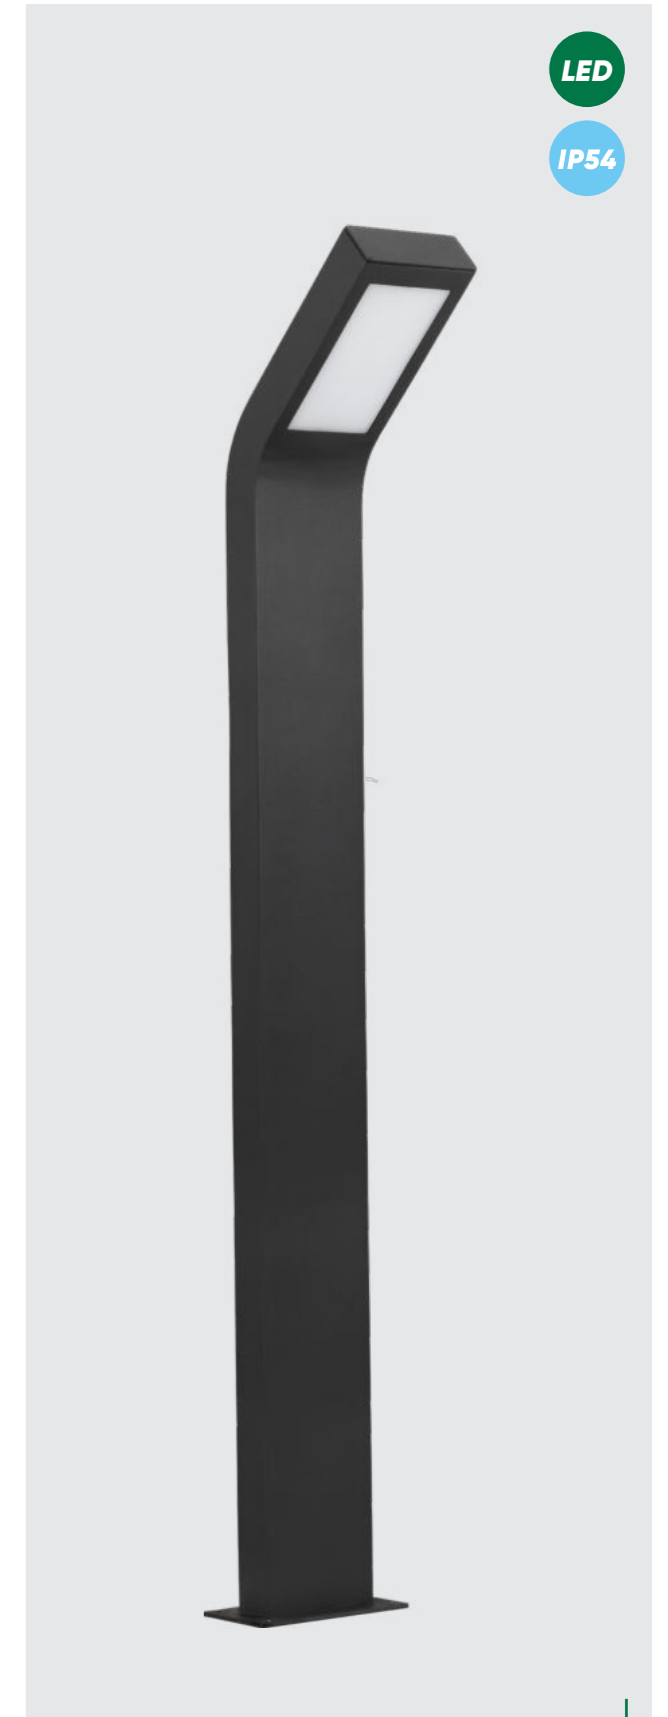

LED

IP54

65302
Soy
↔154mm ↕780mm

aluminium-graphite black,
plastic-white
LED 10W/720lm, 4000K
EAN 8585032226335
LED E27

* outdoor