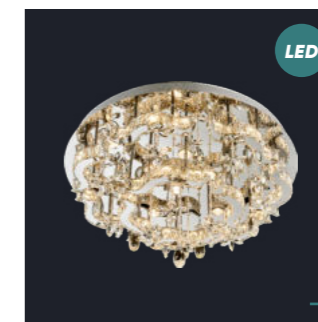

killys_emir

chrome, crystal
3xGU10/50W
EAN 8585032229213

chrome, crystal
12xG9/33W
EAN 8585032219764

× luxury crystal LED lighting