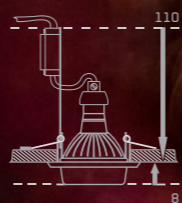

71095

metal / resin / glass

chrome / mirror / clear

100 x 100 x 8

50W / GU10
3W / LED STRIPE

8585032224188