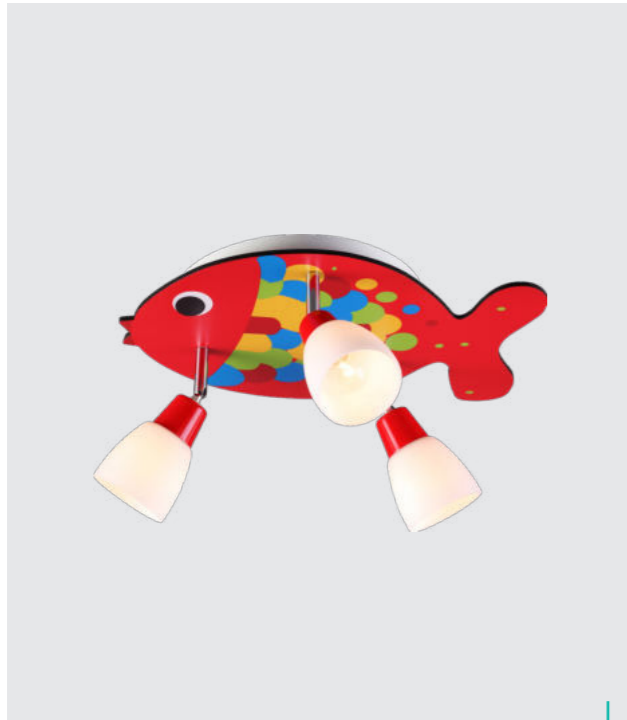

mini light

kids

x kids

48503
Butterfly II
↔500mm ↓1150mm

plastic-white
1xE27/60W
EAN 8585032236723
E27 □ Ⓢ

48502
Butterfly I
↔450mm ↓1150mm

plastic-white
1xE27/60W
EAN 8585032235849
E27 □ Ⓢ

28037
Karp
↔410mm ↓190mm