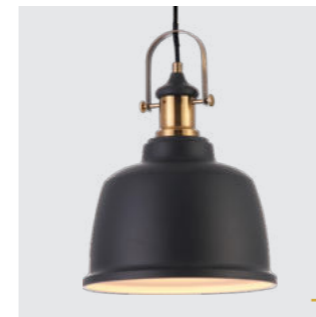

new classic

* new classic