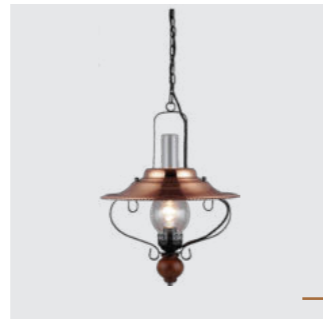

28081
Nostalgia

↔400mm †1500mm
metal-antique gold
copper, wood-cherry
glass-clear
1x**E27/60W**
EAN 8585032210501