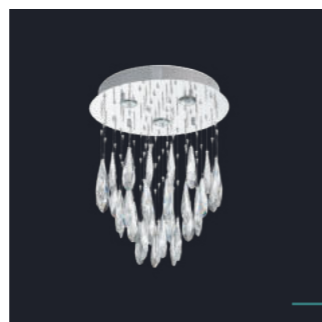

× elegant crystal lighting

chrome, crystal
4xGU10/50W
EAN 8585032224713

chrome, crystal
4xGU10/50W
EAN 8585032224706

× crystal