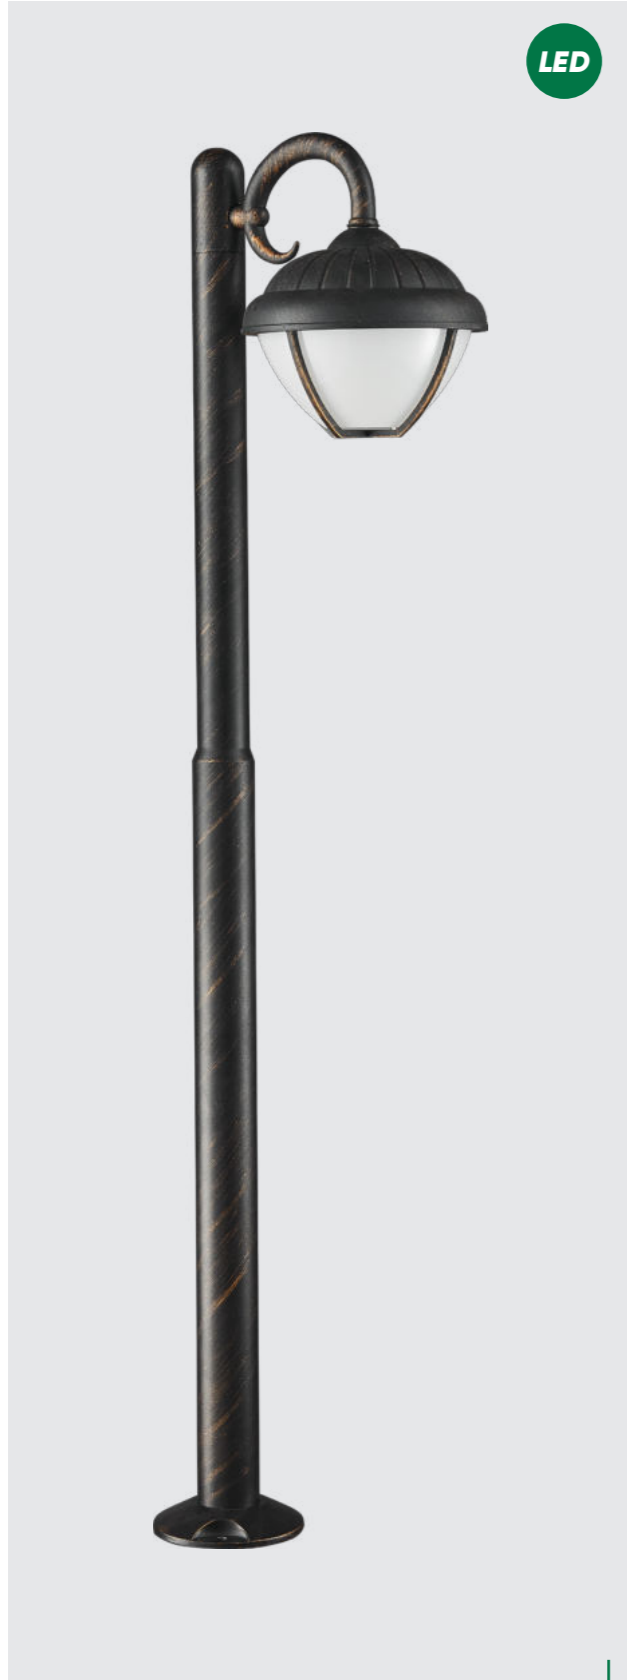

plastic PP, PC
1xE27/60W
EAN 8585032233777

31601
Tulsa
↔195mm ↓322mm

plastic PP, PC
1xE27/60W
EAN 8585032233784

39019
Nebraska
↔260mm †1000mm

metal-matt rustic,
acrylic-white
LED 7W/600lm, 3000K
EAN 8585032224454