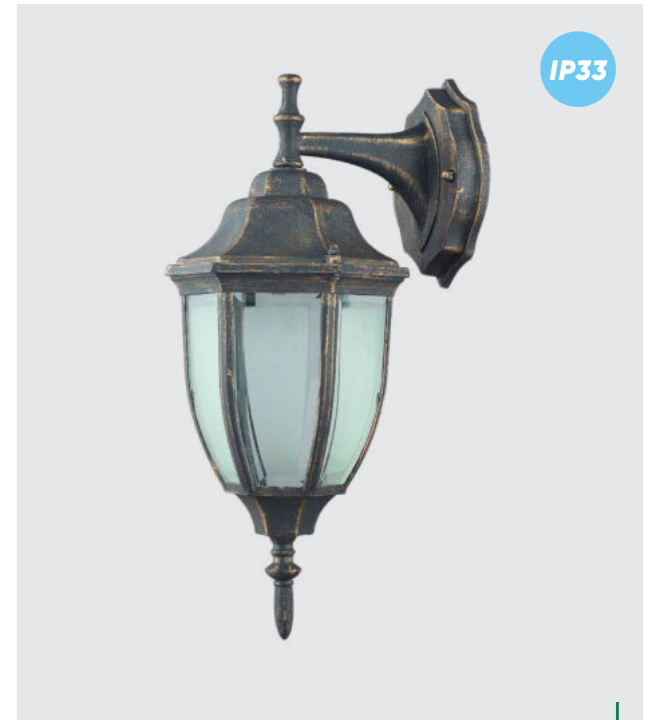

IP33

39006
Lido
↔186mm ↓368mm

metal-rustic, glass-matt
1xE27/60W
EAN 8585032208164

* outdoor