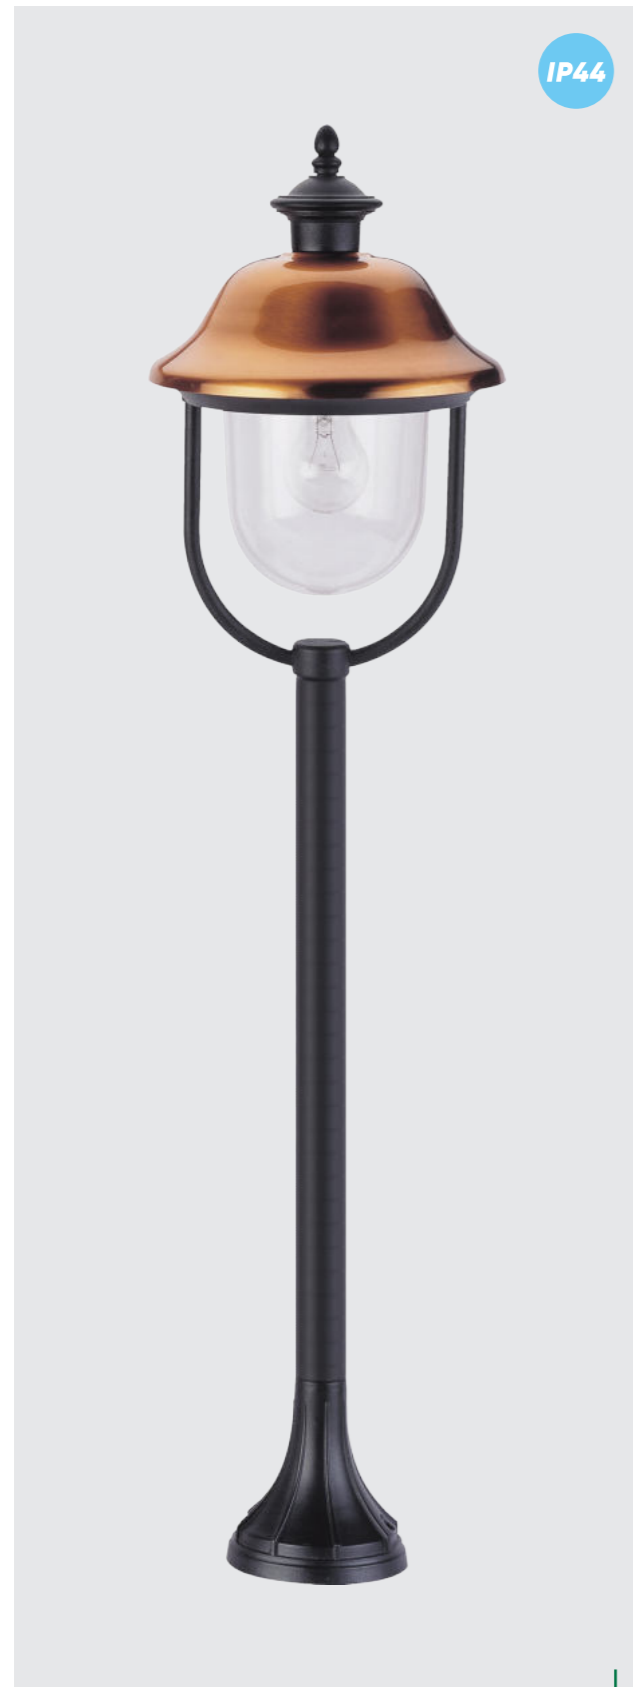

IP44

3078
Sanghai
↔248mm †1200mm

metal-black, aluminium-copper, acrylic-clear
1xE27/60W
EAN 8585032200250

sanghai

IP44

↔248mm †1070mm

metal-black, aluminium-copper, acrylic-clear
1xE27/60W
EAN 8585032200243

IP44

↔248mm †492mm

metal-black, aluminium-copper, acrylic-clear
1xE27/60W
EAN 8585032200212

IP44

↔248mm †492mm

metal-black, aluminium-copper, acrylic-clear
1xE27/60W
EAN 8585032200229

IP44

↔248mm †538mm

metal-black, aluminium-copper, acrylic-clear
1xE27/60W
EAN 8585032200236