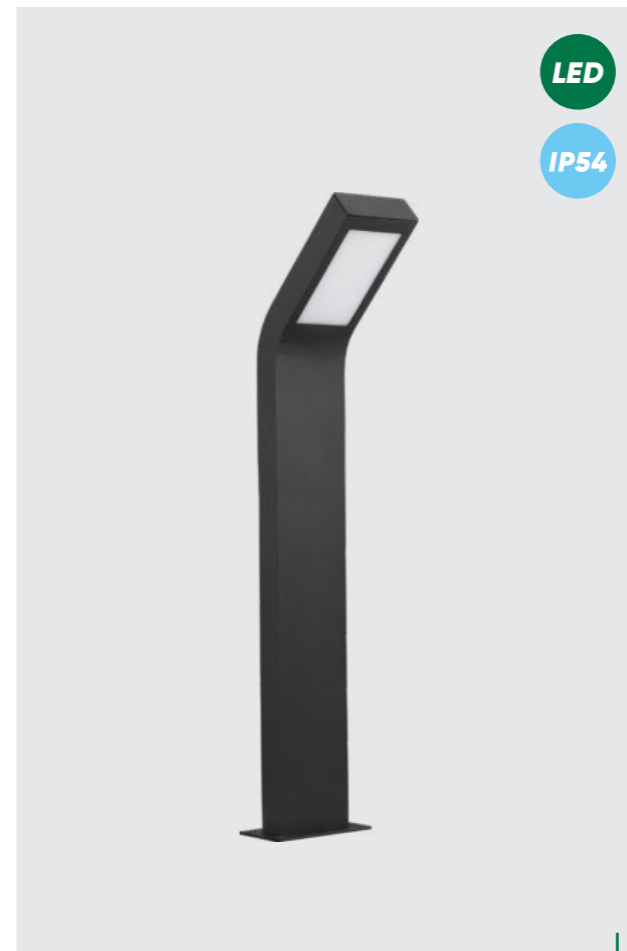

LED

IP54

65301
Soy
↔154mm ↕580mm

aluminium-graphite black,
plastic-white
LED 10W/720lm, 4000K
EAN 8585032226328
LED E27