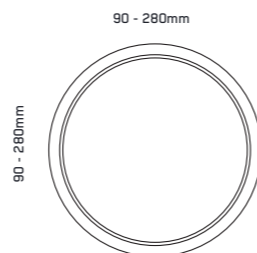

LENYS II

49034	metal / plastic	white	90 x 90 x 24	6W / 510 LM	8585032236297
49035	metal / plastic	white	140 x 140 x 24	12W / 1000 LM	8585032236303
49036	metal / plastic	white	190 x 190 x 24	18W / 1500 LM	8585032236310
49037	metal / plastic	white	240 x 240 x 24	24W / 2040 LM	8585032236327
49051	metal / plastic	white	280 x 280 x 24	30W / 2750 LM	8585032237386