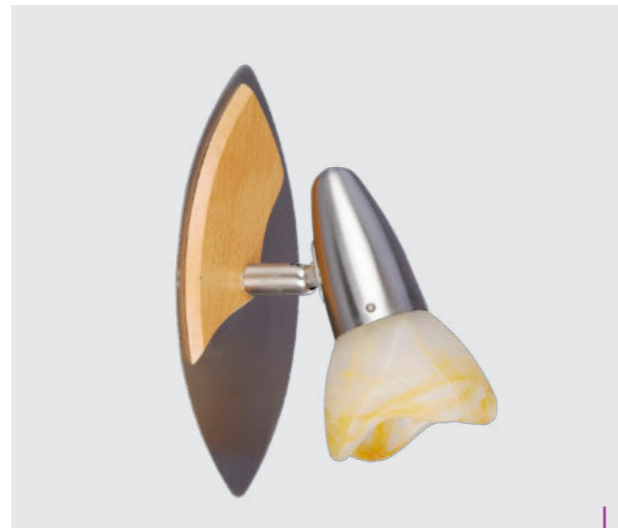

460
Sissi
↔170mm ↓200mm
metal-nickel satin, wood-light
glass-alabaster
1xE14/40W
EAN 8586007089481
E14 R50 ⚡