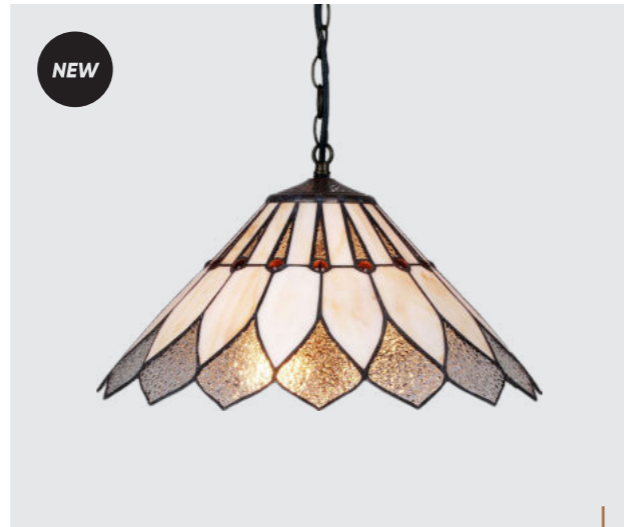

NEW

NEW

NEW

217
Tiffany XIII
↔400mm ↓1200mm

metal-antique brown
glass-tiffany
2xE27/60W
EAN 8585032237331

NEW