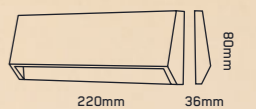

48330

ABS / PC

dark grey

70 x 160 x 33

3,8W / SMD LED

8585032236624

NEW

48331 ABS / PC dark grey 80 x 220 x 36 5W / SMD LED 8585032236631