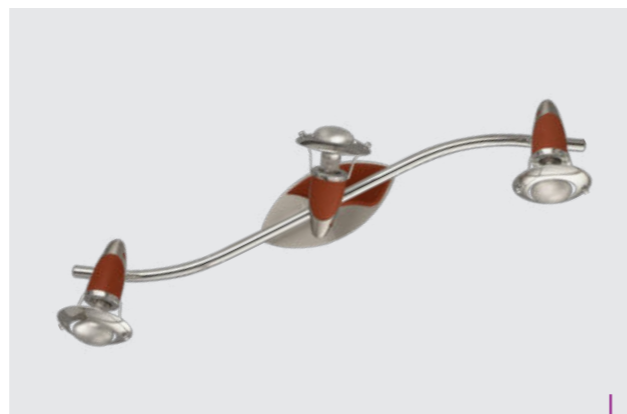

metal-nickel satin, chrome
wood-light
3xE14/40W
EAN 8586007087883

468
Zeus
↔700mm ↓130mm

metal-nickel satin
wood-cherry
3xE14/40W
EAN 8585032200304