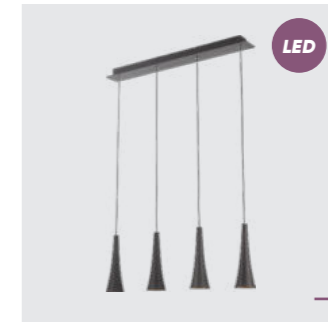

18058
Ebony
 ⚡1200 ↔60 ↔60
 nickel satin,
 frosted glass
1xG9/33W
 EAN 8585032211836
 G9 ⚡ ⚡

64412
Madera
 ⚡1200 ↔530 ↔530

aluminium-coffee/copper
30W LED/1300lm, 3000K
 EAN 8585032235351

64413
Madera
 ⚡1200 ↔150 ↔150
 aluminium-coffee/
 copper
5W LED/220lm, 3000K
 EAN 8585032235337
 LED ⚡ ⚡