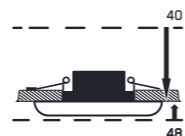

48605

iron / abs

chrome / matt white

82 x 82 x 48

6W / SMD LED

8585032235900

SMD
LED

LED
INCL.

~230V

500
LUMEN

4000
KELVIN

65MM

IP 44