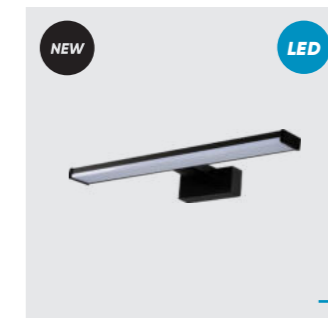

LED

tremolo IP44

metal, plastic-black
acrylic-white
LED 15W/1200lm, 4000K
EAN 8585032237478

aluminium-chrome
plastic-white
LED 15W/1200lm, 4000K
EAN 8585032232084

metal-silver, plastic-chrome
diffuser-acrylic-white
LED 15W/1200lm, 4000K
EAN 8585032225895