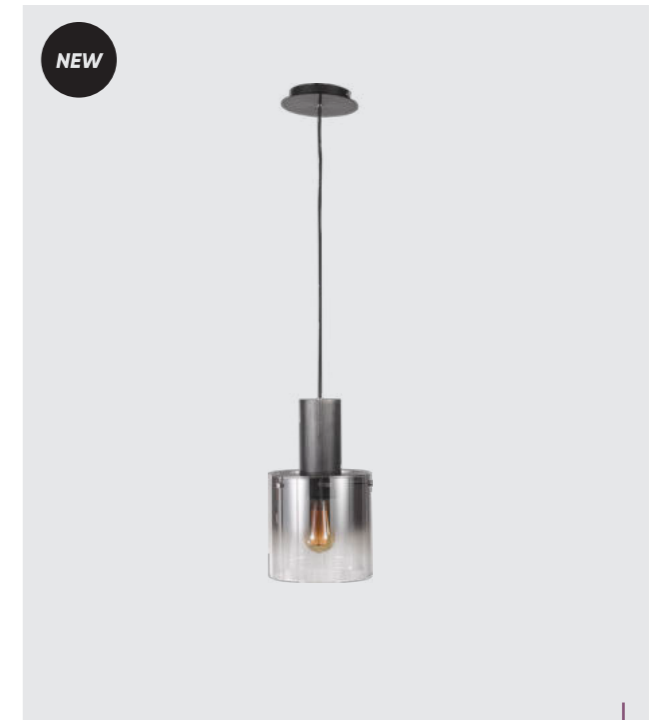

64415
Moxie
€1200 ↔ €200 ↔ €200

metal black, glass smoky
1xE27/60W
EAN 8585032236242