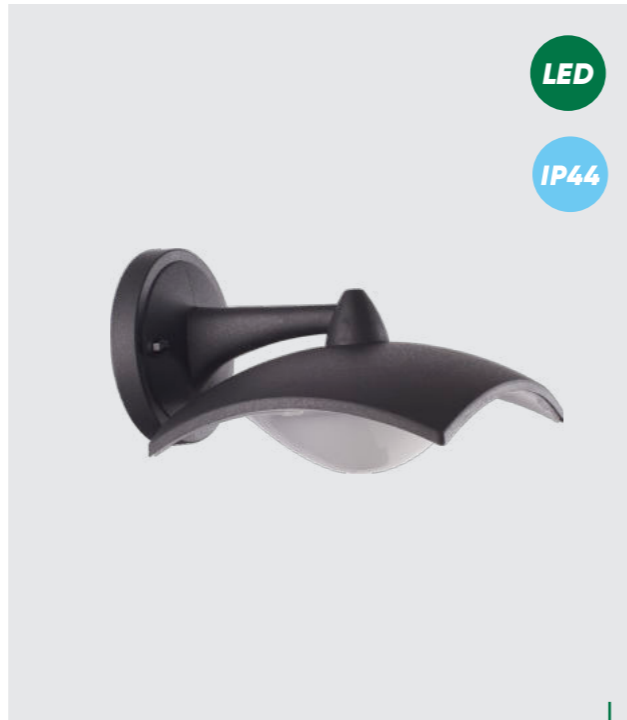

↔170mm †225mm

metal-rustic, glass-frosted
1xE27/60W
EAN 8585032224461

* outdoor

IP43

39021
Bird
↔190mm ↓240mm

metal-matt-rustic,
acrylic-frosted
1xE27/60W
EAN 8585032224478

LED

IP44