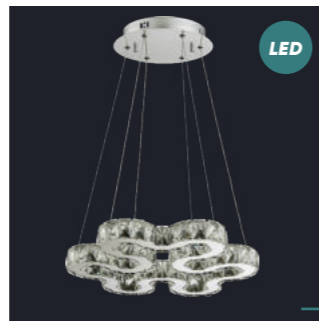

x elegant crystal LED lighting

x crystal