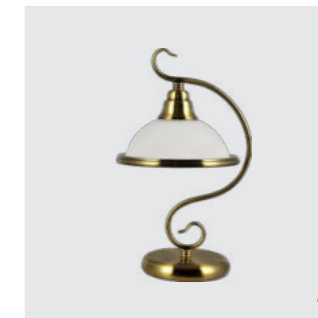

metal-antique brass satin
glass-shiny opal beige
1xE27/60W
EAN 8585032204661

metal-antique brass satin
glass-shiny opal beige
1xE27/60W
EAN 8585032204647

metal-gold brass
glass-white
1xE27/40W
EAN 8585032224324

metal-gold brass
glass-white
2xE14/40W
EAN 8585032224287

metal-gold brass
glass-white
2xE27/40W
EAN 8585032224294

metal-gold brass
glass-white
3xE27/40W
EAN 8585032224300