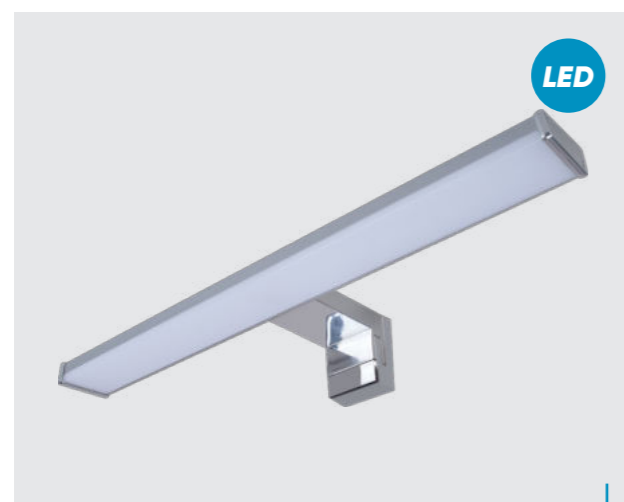

70211
Tremolo Dualfix
↔780mm ↓44mm

aluminium-chrome
plastic-white
LED 15W/1200lm, 4000K
EAN 8585032232084