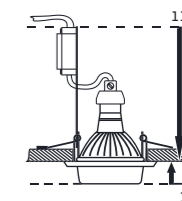

ELEGANT GLASS MOVABLE

71063

aluminium / glass

chrome/ mirror /
clear

90 x 90 x 10

50W / GU10

8585032221378