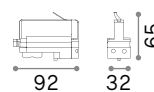

TRACK ADAPTOR

0,080 Kg/0,0002 m³

194257	€ 11
194301	€ 11