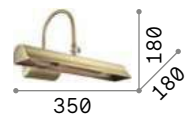

■ IP20

0,790 Kg / 0,0152 m³
E14 max 2x28W

€ 105

144917 ■ Ant. Brass

3000 K
470 lm
101224 € 3,00