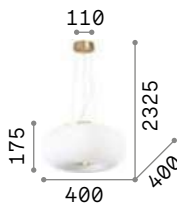

Arizona

Metal frame with satin brass finish. White acid-etched blown glass diffuser with embossed decorative stripes.

LED Bulbs LED GX53 9W 3000 K included.
Cod. 123936