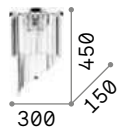

Carlton

Chromed or golden metal frame.
Decorative elements with fob-chains composed of octagons and transparent cut-crystals bars.

2,570 Kg / 0,0154 m³
E14 max 3x 40W

€ 150

168913 Chrome
213491 Gold

101224 3000 K
470 lm

€ 3,00

P. 198

P. 331