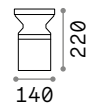

IP44

IP44

2,100 Kg / 0,0224 m³
E27 max 1x 15W

0,870 Kg / 0,0054 m³
E27 max 1x 15W

€ 127

€ 98

162492 ■ Anthracit.
186955 ■ Black

158891 ■ Anthracit.
186979 ■ Black

4000 K
600 lm

4000 K
600 lm

151960 € 2,50

151960 € 2,50