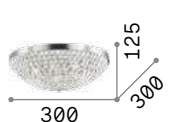

IP20

1,950 Kg / 0,0282 m³
G9 max 3 x 40W

€ 143

059136 Chrome

3000 K
370 lm
209043 € 3,90

P. 192