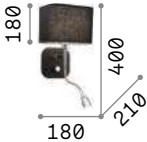

LED LED source 3000 K, 15.000 h life.

ON OFF Lamp with integrated switch.

■ IP20

0,640 Kg / 0,0111 m³

E14 max 1x40W +
LED 1W / 55 lm

€ 100

124162 White

124179 Black