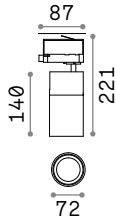

CRI ≥ 90

Power	Beam	Driver	Lumen	CCT	Finish	Code	€
21W	30°	On-Off	2350 lm	3000 K	White	247977	135
					Black	225364	135
			2550 lm	4000 K	White	247991	135
					Black	247984	135

0,760 Kg/0,0038 m³

FILTER HONEYCOMB

LENS*

SINGLE CONNECTION

Required	Beam	Driver	Finish	Code	€
No			Black	222608	8
No	15°		Clear	222592	8
No	45°		Clear	253558	8
No		On/Off	White	170145	24
No			Black	170152	24
No		DALI/1-10V	White	247649	26
No			Black	247632	26

Light beam: ACCENT