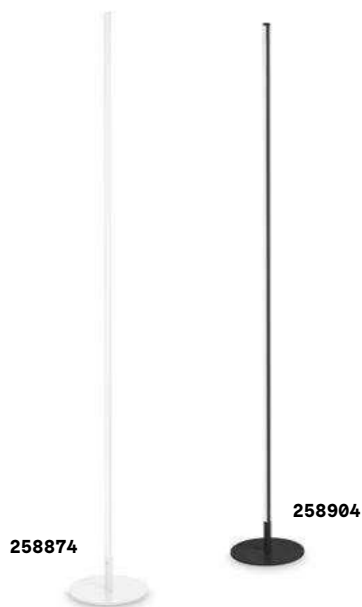

IP20

1,650 Kg / 0,0534 m³
LED 17W / 1500 lm

€ 160

258874 ■ White
258904 ■ Black