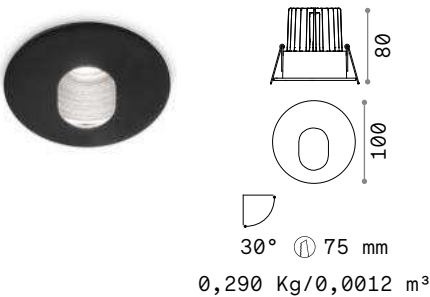

LED COB Driver ON/OFF included

Power	Beam	Lumen	CCT	Finish	Code	€
11W	20°	930 lm	2700 K	White	251967	50
				Black	251981	50