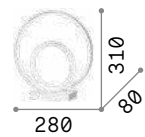

IP20

0,890 Kg / 0,0096 m³
LED 23W / 2000 lm

€ 170

269474 ■ White
269481 ■ Black
269498 ■ Brass