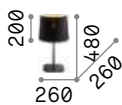

Luxury

Brass or chrome finished metal
frame. Matt black base. PVC shade
with sides covered with fabric.

ON
OFF Lamp with integrated switch.

IP20

1,220 Kg / 0,0504 m³
E27 max 1x 60W

€ 100

161686 ■ Black

3000 K
910 lm

119571

€ 7,00

P. 182

P. 410