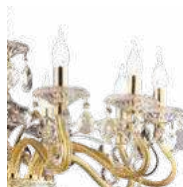

Negresco

Metal frame with chrome or golden finish. Golden version with blown and gilded inside glass arms. Main structure composed of cut crystal blocks. Clear glass and cut crystal decorative elements. Velvet chain cover.

087771

IP20

14,400 Kg / 0,1687 m³
E14 max 10 x 40W

€ 900

141060 Clear
087771 Gold

3000K
430 lm

101248 € 3,00

IP20

11,300 Kg / 0,1461 m³
E14 max 8 x 40W

€ 770

141053 Clear
087764 Gold

3000K
430 lm

101248 € 3,00

P. 418