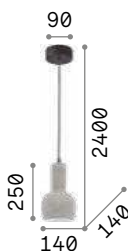

1,810 Kg / 0,0130 m³
E27 max 1x 15W

€ 105

110431 ■ Concrete

3000 K
430 lm

101279 € 3,00