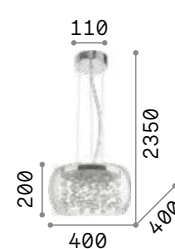

5,890 Kg / 0,0876 m³
G9 max 5 x 40W

€ 375

031743 ☐ Clear
197661 ☐ SmokyGrey

☐ 3000 K
370 lm

209043 € 3,90

Bulbs LED G9 3W 3000 K included.
Cod. 209043