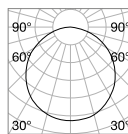

m	lx	øm
1	897	3,10
2	224	6,10
3	100	9,20
4	56	12,00
5	36	15,00