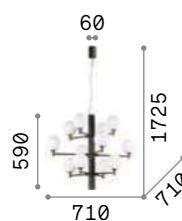

6,870 Kg / 0,0970 m³
G9 max 12 x 40W

€ 570

197302 ■ White
197319 ■ Black

3000 K
370 lm

209043   **€ 3,90**