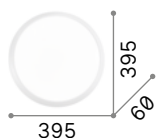

Gemma

Plastic base with different finishes.
Matt white polycarbonate diffuser.
Quick fastening system.

LED LED source 3000 K, 20.000 h life.

■ ■ □ IP20

0,760 Kg / 0,0275 m³
LED 24W / 2880 lm

€ 41

252612 ■ White
252629 ■ Black