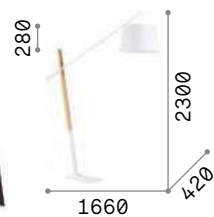

IP20

10,610 Kg / 0,1120 m³
E27 max 1 x 60W

€ 450

207582 ■ White
207599 ■ Black

3000 K
900 lm

101354 € 8,50