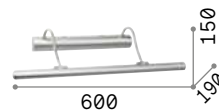

IP20

1,090 Kg / 0,0181 m³
G9 max 4 x 40W

€ 125

017303 Chrome
017297 Nickel
017310 Ant. Brass

3000 K
370 lm

209043 € 3,90