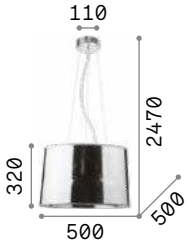

London

Chrome metal frame. Shade made of semi transparent chrome PVC foil. Suspension lamp equipped with steel cables adjustable with automatic devices.

IP20

2,950 Kg / 0,1055 m³
E27 max 5 x 60W

€ 205

032351 Chrome