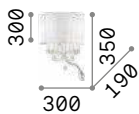

201023

Opera

Chrome frame. PVC foil shade covered with metallic filaments. Cut crystal pendants.

LED LED source 3000 K, 15.000 h life.

ON/OFF Lamp with integrated switch.

IP20

1,550 Kg / 0,0220 m³
E14 max 2x 40W +
LED 1W / 45 Lm