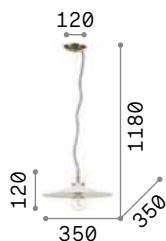

0,810 Kg / 0,0189 m³
E27 max 1x60W

€ 85

112732 ■ Copper
112701 ■ Ant. Brass

 3000 K
910 lm

119571 € 7,00

P. 400

Brooklyn

Metal frame with antique brass finish. Concrete diffuser. Suspension lamps with power cable coated with black fabric.