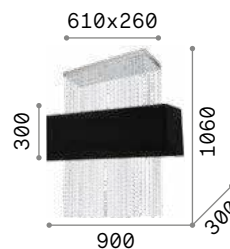

IP20

8,400 Kg / 0,1030 m³
E27 max 5 x 60W

€ 750

099101 ■ White
101163 ■ Black

3000 K
900 lm

123899 € 7,00