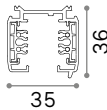

Link Trimless DALI - 1-10V

TRACK

Length	Weight	Volume	Finish	Code	€
1000 mm	0,94 Kg	0,0016 m³	White	246468	33
			Black	246451	33
2000 mm	1,93 Kg	0,0032 m³	White	247007	63
			Black	246901	63
3000 mm	2,87 Kg	0,0048 m³	White	247625	93
			Black	247618	93