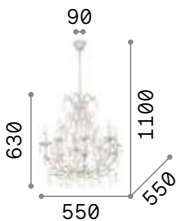

3,800 Kg / 0,0643 m³
E14 max 4 x 40W

€ 330

166544 Rust

3000 K
470 lm

101224 €3,00

Cascina

Hand leaf-shaped frame and decorative elements. Hand painted with white or gold varnish.

IP20