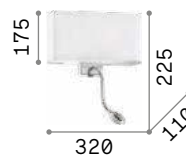

ON OFF Lamp with integrated switch in models: **215693**, **035949**, **103204**, **215709** and **035956**.

IP20

IP20

1,410 Kg / 0,0166 m³
E27 max 1x60W +
LED 1W / 55 lm

1,230 Kg / 0,0166 m³
E27 max 1x60W