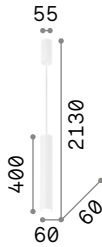

Tube

White or black powder coated aluminum ceiling cup and body. Power cable coated with fabric. Integrated LED light emission.

LED Led source 3000 K, 35.000 h life.

IP20

0,960 Kg / 0,0073 m³
LED 9W / 1200 lm

€ 184

211701 ■ White
211718 ■ Black