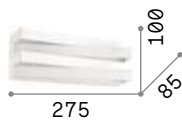

Virtus

Powder coated metal frame. Satin acrylic diffuser. Up, down and frontal diffuse light emission. Color: white.

LED LED source 3000/4000 K, 15.000 h life.

■ IP20

0,980 Kg / 0,0035 m³
LED 17W / 800/850 Lm

€ 100

267760 ■ White 3000K
255989 ■ White 4000K