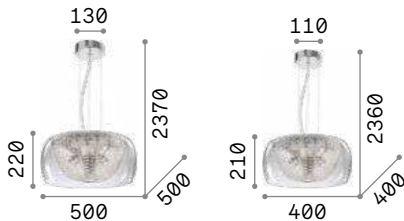

Audi-61

Chrome metal frame. Octagonal crystal chains. Blown glass diffuser. Steel wires adjustable in length with automatic mechanisms.

Bulbs LED G9 3W 3000 K included.
Cod. **209043**

7,790 Kg / 0,1170 m³
G9 max 8 x 40W

€ 500

133881 Chrome

209043 € 3,90

4,570 Kg / 0,0783 m³
G9 max 6 x 40W

€ 325

133874 Chrome

209043 € 3,90