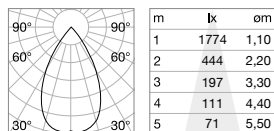

Link - Page 612

Light beam: from SPOT to WIDE

CRI≥90 15W 20-55° 1650lm 3000K