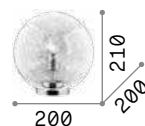

0,970 Kg / 0,0287 m³
E27 max 1x60W

€ 65

045139 Chrome

3000 K
910 lm

119571 € 7,00

P. 153