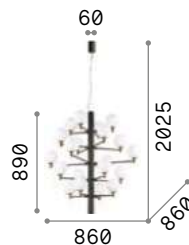

P. 397

Copernico

Matt white or black varnished metal frame with brass details. White overlay acid-etched blown glass diffuser.

Bulbs LED G9 3W 3000 K included.
Cod. **209043**

197302

197319

10,270 Kg / 0,1340 m³
G9 max 20 x 40W