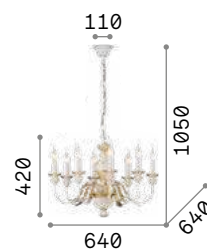

IP20

6,440 Kg / 0,0842 m³
E14 max 8 x 40W

€ 450

012872 Ant. White
020839 Gold

3000 K
430 lm

101248 € 3,00