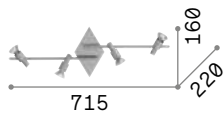

089584

006321

287799

Slem ^{new}

Metal structure with white, chrome, satin nickel or satin brass finish. Adjustable body: rotational and axially movable stem valve.

LED Bulbs LED GU10 5W 3000 K included.
Cod. **180292**