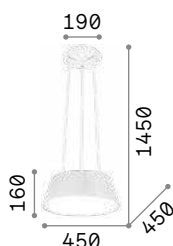

Cloe

Plated or powder coated metal ceiling rose and shade. Opal color polycarbonate diffuser. Clear PVC electrical cable. Colors: white, black or brushed chrome.

LED LED source 3000 K, 30.000 h life.