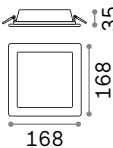

① 150 x 150 mm

0,540 Kg/0,0023 m³

LED SMD AND DRIVER Included

Power	Beam	Lumen	CCT	Finish	Code	€
20 W	110°	1550 lm	3000 K	White	124001	30