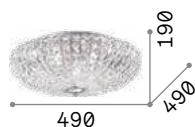

Virgin

Chrome metal frame. Range of grinded crystal pearl-shaped and squared beads in different sizes.

LED Bulbs LED G9 3W 3000 K included.
Cod. **209043**

IP20

6,100 Kg / 0,0721 m³
G9 max 6 x 40W

€ 521

016122 Chrome

3000 K
370 lm
209043 € 3,90