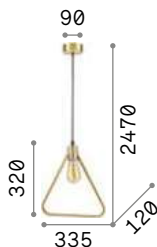

IP20

0,590 Kg / 0,0117 m³
E27 max 1x70W

€ 106

207834 Brass

2200 K
440 lm
151694 € 7,00