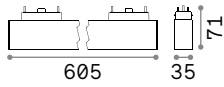

LED SMD SAMSUNG

Power	Beam	Lumen	CCT	Finish		Code	€
25W	98°	4000 lm	3000 K	Black		222950	130
		4300 lm	4000 K	Black		223032	130

0,700 Kg/0,0087 m³

Light beam: WIDE