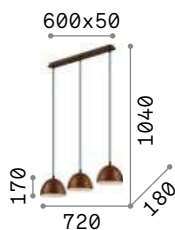

2,190 Kg / 0,0255 m³
E27 max 3 x 60W

€ 215

174235 ■ Corten