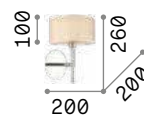

IP20 INCLUDES

0,460 Kg / 0,0100 m³
G9 max 1x 40W

€ 68

143156   White
087665   Wood

3000 K
370 lm

209043 € 3,90