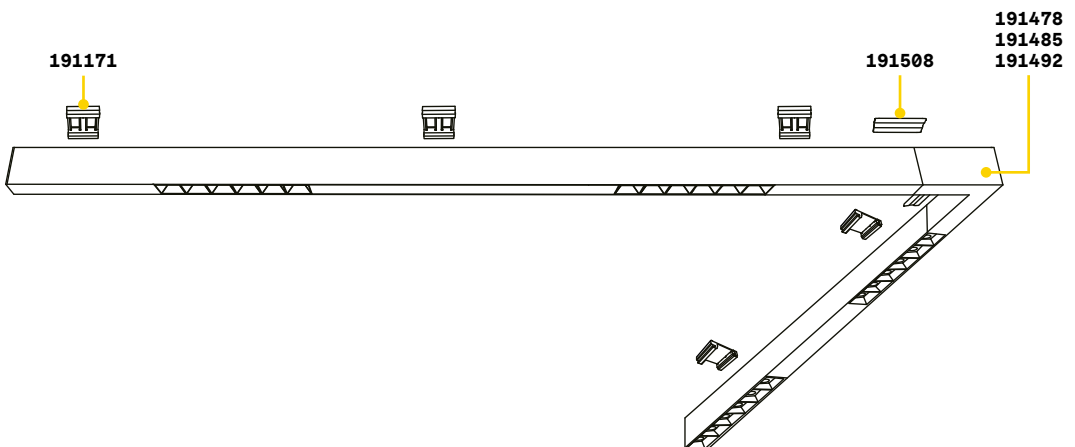

FLUO SURFACE