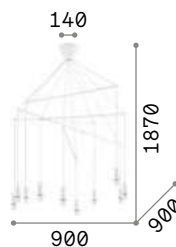

IP20

2,920 Kg / 0,0147 m³
E27 max 10 x 60W

€ 265

186801 White
158860 Black

3000 K
900 lm

123899 € 7,00