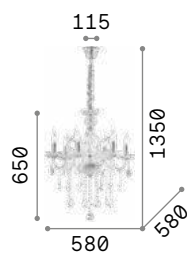

Giudecca

Blown and hand finished glass chandelier with chrome details. Crystal pendants composed of octagons and drops. Velvet chain cover. Available finishes: clear, black and red.

IP20

5,770 Kg / 0,1041 m³
E14 max 6 x 40W

€ 395

027821 Clear
032504 Black
027418 Red

3000 K
430 lm

101248 € 3,00