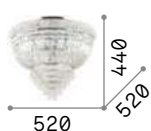

IP20

6,310 Kg / 0,2028 m³
E14 max 6 x 40W
€ 850

207186 Chrome
201016 Brass

3000 K
470 lm
101224 € 3,00