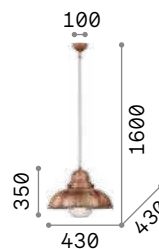

IP20

2,370 Kg / 0,0464 m³
E27 max 1x60W

€ 235

005041 ■ Ant. Brass

3000 K
910 lm

119571 € 7,00

Sailor

Dome-shaped metal frame with antique brass or copper finish and white enamel inside. Blown glass diffuser with rustic effect.