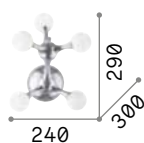

Nodi

Chrome metal frame. Rotating junction elements for a personalized arrangement. White acid-etched blown glass diffusers.

LED Bulbs LED G4 2W 3000 K included.
Cod. **222257**

■ ■ IP20

1,400 Kg / 0,0245 m³

G4 max 5 x 2W

€ 185

022277 ■ White

3000 K
170 lm

222257

€ 4,50

P. 165

P. 306