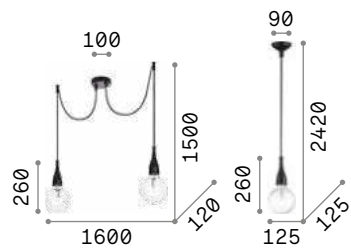

Metal frame with colored varnish finish. Power cable with fabric coating. SP1 version supplied with two-meters long cable.

LED Bulbs LED E27 8W Globo D125 trasparente 3000 K included. Cod. **101347**

IP20