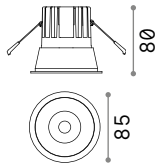

Game Round

⌀ 74 mm
0,280 Kg/0,0011 m³

LED COB CREE Driver ON/OFF included - CRI ≥80

Power	Beam	Lumen	CCT	Finish		Code	€
11W	36°	830 lm	2700 K	White	+	285429	41 <i>new</i>
				Silver	+	192284	41
		1000 lm	3000 K	White	+	192291	41
				Black	+	192277	41
		4000 K	White	Gold	+	192307	41
				White	+	267975	41