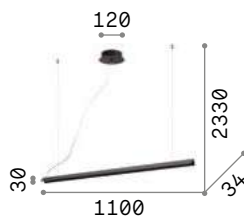

LED LED source 3000 K, 20.000 h life.

IP20

1,050 Kg / 0,0058 m³
LED 25W / 1450 lm

€ 188

275369 ■ White new
275376 ■ Black new
275383 ■ Satin Brass new

Desk

Aluminum ceiling cup and body finished with matt white or black powder coating. Suspension models provided with electrical wires adjustable in length.