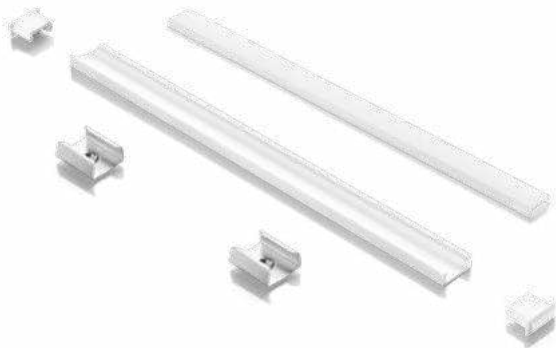

Mounting kit PROFILE 15 mm.