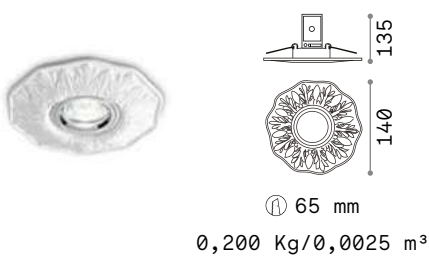

Polka

□ △ IP20

GU10 Not included - Recommended bulb 108292

Power	Material	Finish	Code	€
max 50W	Gypsum	White	115597	14
	Aluminum	Brass	115610	14
	Aluminum	Ant. Brass	115580	14

115597

115610

115580