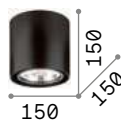

1,210 Kg / 0,0061 m³
GU10 max 1x 50W

€ 88

140872 White
243450 Black

3000 K
950 lm

189031 € 15,00