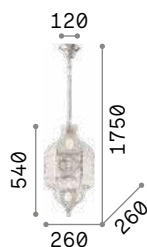

Nawa

Openwork metal diffuser with silver effect finish and embedded crystal octagons.

IP20

2,760 Kg / 0,0852 m³
E27 max 3x60W

€ 426

141923 Silver

3000 K
910 lm
119571 € 7,00