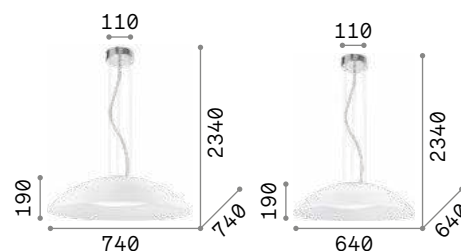

€ 105

068169 White

3000 K
950 lm

101330 € 8,00

P. 286

Lena

Chrome metal frame. Double glass diffuser: frosted and coloured the external one, white the inner one. Suspension lamp provided with steel cables adjustable in length with automatic devices.