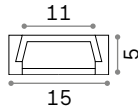

Slot Surface

PROFILE 15 mm Mounting kit included

Length	Weight	Volume	Finish		Code	€
1000 mm	0,15 Kg	0,0010 m³	White		124131	10
	0,15 Kg	0,0010 m³	Aluminu.		124124	10
2000 mm	0,20 Kg	0,0020 m³	White		203089	18
	0,20 Kg	0,0020 m³	Aluminu.		203072	18
3000 mm	0,34 Kg	0,0030 m³	White		204598	26
	0,34 Kg	0,0030 m³	Aluminu.		204581	26