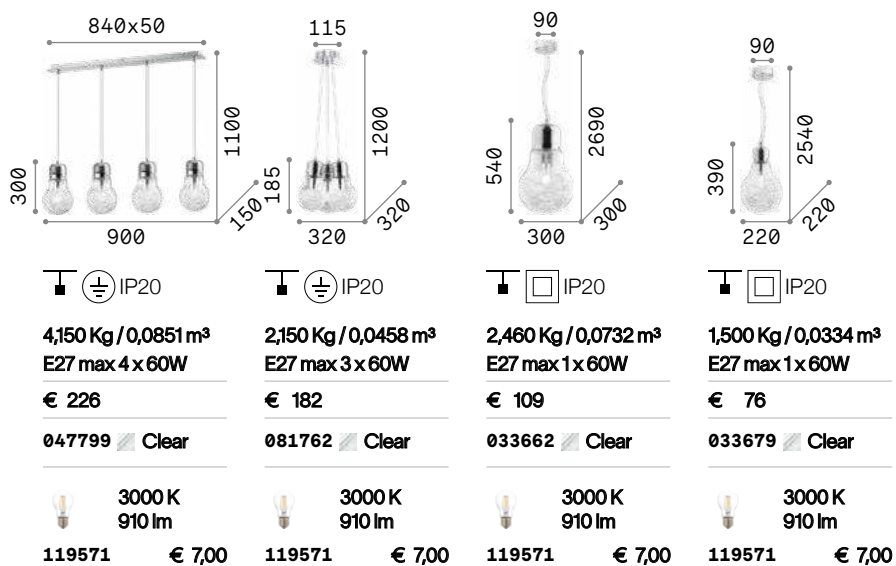

Metal frame. White blown acid-etched spherical glass diffusers. Steel cables adjustable in length.

10,800 Kg / 0,1976 m³
E14 max 22 x 40W

€ 610

140230 White

3000 K
420 lm

101217 € 3,00

5,520 Kg / 0,1205 m³
E14 max 11 x 40W

€ 360

131924 White

3000 K
420 lm

101217 € 3,00

Luce Max

Chrome frame. Clear blown glass diffuser with decorative aluminum thread inside. Suspension lamps with steel cables adjustable in length with automatic devices.

Mapa Sat

Metal frame with nickel or brass finish. Clear blown glass diffuser with internal aluminum threads decoration.

IP20

IP20

6,550 Kg / 0,1862 m³
E27 max 7x60W

2,700 Kg / 0,1210 m³
E27 max 3x60W

€ 472

€ 267