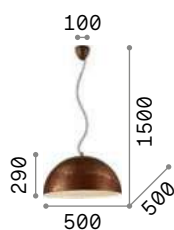

3,070 Kg / 0,0843 m³
E27 max 1 x 60W

€ 255

174228 ■ Corten
103136 ■ White

3000 K
900 lm

101354 € 8,50