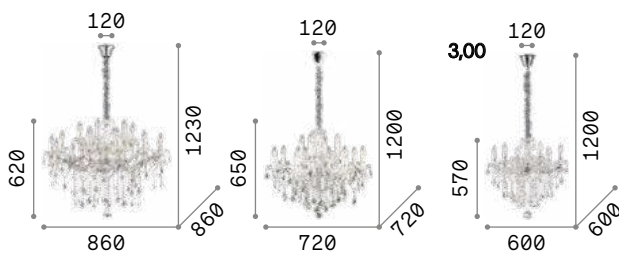

027418

Florian

Metal frame with decorative glass elements. Pendants composed of cut crystal octagons and final drops. Available versions: clear glass with golden or silvery metal.

035604

035611

IP20

17,200 Kg / 0,3482 m³
E14 max 18 x 40W