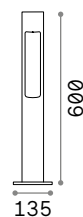

IP44

1,500 Kg / 0,0164 m³
G9 max 1x 15W

€ 145

135205 ■ Anthracit.
246918 ■ Coffee

4000 K
390 lm
209036 € 3,90