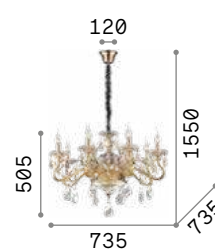

IP20

11,300 Kg / 0,1461 m³
E14 max 8 x 40W

€ 770

141053 Clear
087764 Gold

3000K
430 lm

101248 € 3,00

P. 418