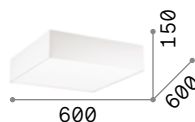

Ritz

Enameled metal base. PVC foil shade and lower diffuser panel covered with fabric.

IP20

1,710 Kg / 0,0968 m³
E27 max 4 x 60W

€ 216

152912 White

3000 K
900 lm
123899 € 7,00