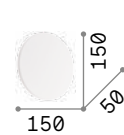

IP20

0,390 Kg / 0,0018 m³
LED 9,5W / 950 lm

€ 77

195704 White
195742 Black