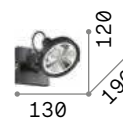

Glim

Total powder painted metal frame available in white or black color. Adjustable diffuser with replaceable bulb.

LED Bulbs LED GU10 13W 3000 K included.
Cod. **189031**

1,850 Kg / 0,0228 m³
GU10 max 4 x 50W

1,270 Kg / 0,0202 m³
GU10 max 4 x 50W

0,890 Kg / 0,0074 m³
GU10 max 2 x 50W

0,480 Kg / 0,0034 m³
GU10 max 1 x 50W

€ 255

€ 235

€ 125

€ 65

229638 White
229645 Black

200217 White
200255 Black

200200 White
200248 Black

200194 White
200231 Black

3000 K
950 lm

3000 K
950 lm

3000 K
950 lm

3000 K
950 lm

189031 € 15,00

189031 € 15,00

189031 € 15,00

189031 € 15,00