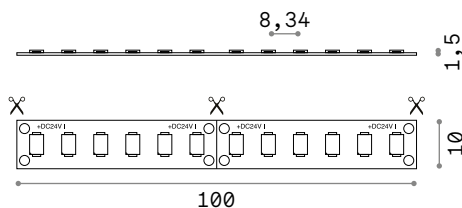

Power	IP	Lumen	CCT	Length	Code	€
14,4 W/m	IP20	1370 lm/m	2700 K	5000 mm	272498	50
		1400 lm/m	3000 K	5000 mm	272481	50
		1450 lm/m	4000 K	5000 mm	272474	50
IP65	1400 lm/m	3000 K	5000 mm	272504	65	
	1450 lm/m	4000 K	5000 mm	287959	65	

DRIVER ON/OFF

Driver	Power	Output	Class	Measure(LxHxW)	Code	€
On-Off	30 W	24 Vdc	□	140x45x28 mm	124070	17,50
	60 W	24 Vdc	□	186x50x33 mm	124087	30
	100 W	24 Vdc	⊕	127x97x30 mm	124100	45
	150 W	24 Vdc	⊕	159x97x30 mm	124117	50
	200 W	24 Vdc	⊕	215x115x30 mm	153001	65

Light beam: INDIRECT