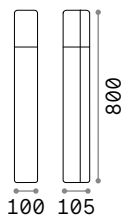

Pulsar

Cast aluminum body with powder coating available in different colors: anthracite, coffee or grey. White polycarbonate diffuser.

1,900 Kg / 0,0120 m³
E27 max 1x 42W

€ 170

135922 ■ Grey
135908 ■ Anthracit.
246888 ■ Coffee

4000 K
600 lm

151960 € 2,50