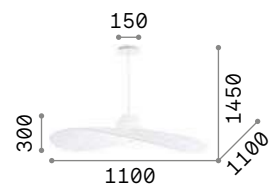

IP20

2,560 Kg / 0,2012 m³
E27 max 1x60W

€ 350

174396 ■ White
219875 ■ Ivory
174402 ■ Black

3000 K
900 lm

101354 € 8,50