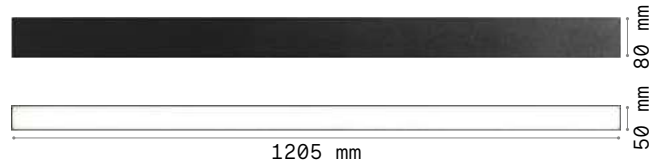

Fluo Wide 1200