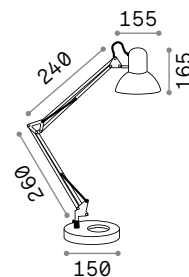

IP20

1,510 Kg / 0,0065 m³
E27 max 1 x 42W

€ 40

108117 ■ White
108094 ■ Black

3000 K
340 lm

101286 € 3,00