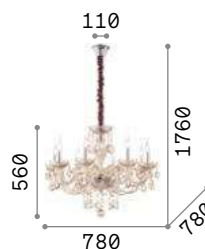

Rose

Blown glass chandelier with chrome metal details. Cut-crystals octagons and drops. Velvet chain cover.