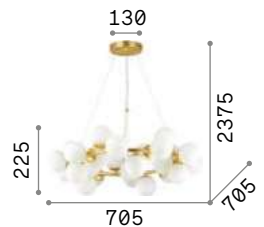

Dna

Golden metal ceiling rose and frame. White overlay, acid-etched blown glass diffusers. Adjustable steel cables.

LED Bulbs LED G9 3W 3000 K included.
Cod. **209043**

IP20

4,930 Kg / 0,2034 m³
G9 max 25 x 15W