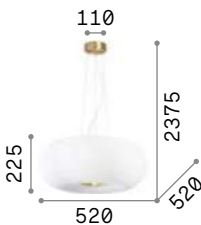

Arizona

Metal frame with satin brass finish. White acid-etched blown glass diffuser with embossed decorative stripes.

LED Bulbs LED GX53 9W 3000 K included.
Cod. 123936