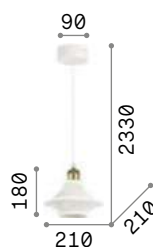

IP20

0,850 Kg / 0,0090 m³
E27 max 1x60W

€ 125

206806 White

3000 K
900 lm
123899 € 7,00