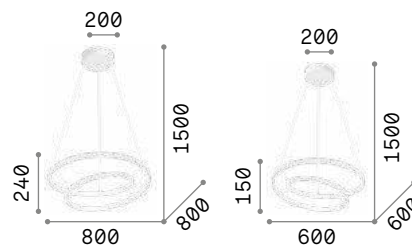

Oz

Plated or powder coated metal base and frame. PVC wires. Opal rubber diffuser. Available finishes: white, black or brushed brass.

LED LED source 3000 K, 30.000 h life.

IP20

1,920 Kg / 0,1215 m³
LED 59W / 6000 lm

€ 345

253664 ■ White
269450 ■ Black
269467 ■ Brass

IP20

1,630 Kg / 0,0676 m³
LED 47W / 5000 lm

€ 290

253671 ■ White
269436 ■ Black
269443 ■ Brass

P. 259

P. 339

P. 430