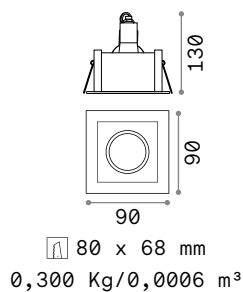

GU10 Not included - Recommended bulb 108292

Power	Finish		Code	€
max 50W	Aluminum		083223	16
	White		083230	16
	Ant. Brass		083247	16
	Chrome		083193	16
	Black		243849	16