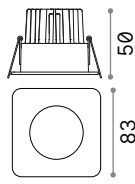

① 68 mm

0,240 Kg/0,0008 m³

LED COB Driver ON/OFF included

Power	Beam	Lumen	CCT	Finish	Code	€
8 W	38°	800 lm	3000 K	White	252049	70
				Black	252056	70

Light beam: ACCENT