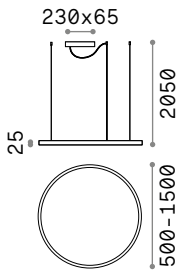

Oracle Slim new

Suspended lamp consisting of a thin matt white or black painted aluminum frame and opal polycarbonate diffuser. Circular or square model available in four different sizes. Integrated LEDs; available in 3000 K and 4000 K color temperatures for the circular model; CRI ≥ 80; LED useful life 17.500 h; IP20 protection, insulation class II.

Source	LED SMD	LED life	17.500 h
Power	30W / 66W	Insulation class	II
Driver included	On/Off	IP	20
Drivers available	No	Material	Aluminum
Beam	115°		
CCT	3000 K / 4000 K		
CRI	≥80		

LED SMD Driver ON/OFF included

Measure	Weight	Volume	Power	Lumen	CCT	Finish		Code	€
ø 500	1,400 Kg	0,0130 m³	30 W	2350 lm	3000 K	White		229461	180
						3000 K Black		229492	180
						2480 lm 4000 K White		269856	180
ø 700	1,660 Kg	0,0252 m³	35 W	3050 lm	3000 K	White		229485	220
						3000 K Black		229515	220
						3220 lm 4000 K White		269863	220
ø 900	1,800 Kg	0,0652 m³	51 W	4060 lm	3000 K	White		229478	270
						3000 K Black		229508	270
						4280 lm 4000 K White		269870	270
ø 1500	2,480 Kg	0,4096 m³	66 W	6250 lm	3000 K	White		265957	440 new
						3000 K Black		285061	440 new
						6600 lm 4000 K White		285078	440 new

Cable length 2500 mm