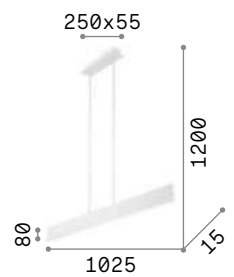

IP20

1,890 Kg / 0,0196 m³
LED 32W / 2100 lm

€ 306

138237 White
173245 Black

P. 350