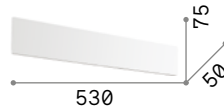

■ (⊕) IP20

0,590 Kg / 0,0029 m³
LED 22W / 2100/2200 lm
€ 90

- 179308 White 3000K
- 277240 White 4000K^{new}
- 179322 Black 3000K
- 282138 Brass 3000K^{new}