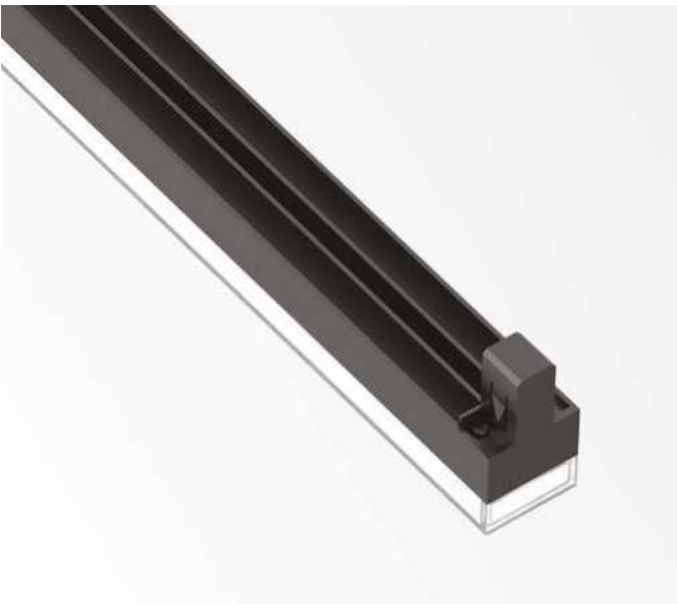

Display Wide 565 mm

Display UGR

0,400 Kg/0,0064 m³

LED SMD SAMSUNG Driver ON/OFF included - UGR <22

Power	Beam	Lumen	CCT	Finish	Code	€
14 W	70°	1600 lm	3000 K	White	283685	165 <i>new</i>
				Black	283692	165 <i>new</i>
		1700 lm	4000 K	White	283708	165 <i>new</i>
				Black	283715	165 <i>new</i>

1,120 Kg/0,0112 m³

LED SMD SAMSUNG Driver ON/OFF included - UGR <22

Power	Beam	Lumen	CCT	Finish	Code	€
27 W	70°	3100 lm	3000 K	White	283647	250 <i>new</i>
				Black	283630	250 <i>new</i>
		3300 lm	4000 K	White	276281	250 <i>new</i>
				Black	283258	250 <i>new</i>

1,570 Kg/0,0173 m³

LED SMD SAMSUNG Driver ON/OFF included - UGR <22

Power	Beam	Lumen	CCT	Finish	Code	€
40 W	70°	4500 lm	3000 K	White	283654	350 <i>new</i>
				Black	283067	350 <i>new</i>
		4700 lm	4000 K	White	283661	350 <i>new</i>
				Black	283678	350 <i>new</i>

Light beam: WIDE

m	lx	øm
1	854	1,40
2	213	2,80
3	95	4,20
4	53	5,70
5	34	7,10

CRI≥80 14W 70° 1600lm 3000K

m	lx	øm
1	1636	1,40
2	409	2,80
3	182	4,20
4	102	5,70
5	65	7,10

CRI≥80 27W 70° 3100lm 3000K

m	lx	øm
1	2419	1,40
2	605	2,80
3	269	4,20
4	151	5,70
5	97	7,10

CRI≥80 40W 70° 4500lm 3000K