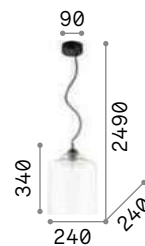

1,840 Kg / 0,0427 m³
E27 max 1x60W

€ 127

112305 / Clear
112312 / Smoky Grey
163789 / Amber

3000 K
910 lm

119571 € 7,00