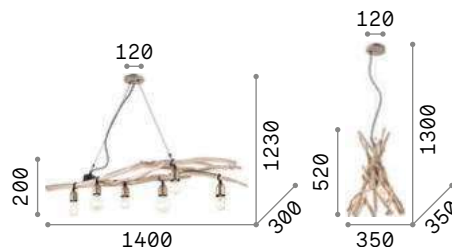

Metal ceiling cup. Suspended structure made of natural branches. Brushed metal bulb socket cover.

IP20

4,500 Kg / 0,1402 m³
E27 max 6x60W

€ 379

180922 Wood

2200 K
370 lm

151687 € 5,50

IP20