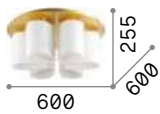

Daisy

Metal base with gold leaf finish.
White acid-etched blown glass
diffusers with stripes in relief.

IP20

12,000 Kg / 0,1711 m³
E27 max 6 x 60W

€ 396

247779 Gold

3000 K
900 lm

123899

€ 7,00