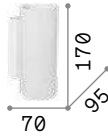

Paul

Metal base with matt varnish finish.
Blown acid-etched and overlay glass
diffuser. Available with white finish.

LED Bulbs LED G9 3W 3000 K included.
Cod. **209043**

IP20
0,560 Kg / 0,0064 m³
G9 max 2 x 40W
€ 58

060620 White

3000 K / 370 lm
209043 € 3,90