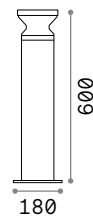

IP44

IP44

2,100 Kg / 0,0224 m³
E27 max 1x 15W

0,870 Kg / 0,0054 m³
E27 max 1x 15W

€ 127

€ 98

162492 ■ Anthracit.
186955 ■ Black

158891 ■ Anthracit.
186979 ■ Black

4000 K
600 lm

4000 K
600 lm

151960 € 2,50

151960 € 2,50