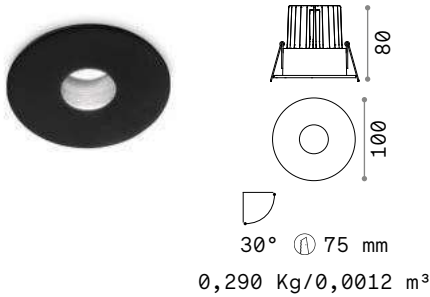

Room-33

Source	LED COB	UGR	<13
Power	11W	LED life	50.000 h
Driver included	On/Off	Insulation class	II
Drivers available	No	IP	44
MacAdam	SDCM 3	Material	Aluminum
CCT	2700 K	Warranty	5 years
CRI	≥80		

LED COB Driver ON/OFF included

Power	Beam	Lumen	CCT	Finish	Code	€
11W	20°	930 lm	2700 K	White	251943	50
				Black	251950	50