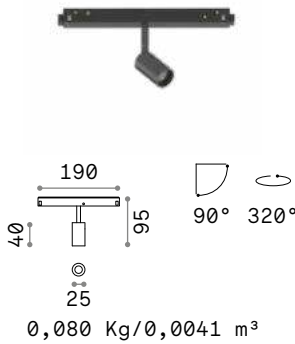

Ego Track Single

LED SMD OSRAM

Power	Beam	Lumen	CCT	Control	Finish	Code	€	
3 W	30°	230 lm	3000 K	On-Off	White	282978	75 <i>new</i>	
					Black	257617	75	
					Satin Brass	282039	85 <i>new</i>	
					DALI	White	286402	125 <i>new</i>
						Black	286396	125 <i>new</i>