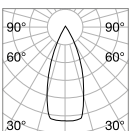

m	lx	øm
1	6008	0,72
2	1502	1,40
3	668	2,20
4	376	2,90
5	240	3,60