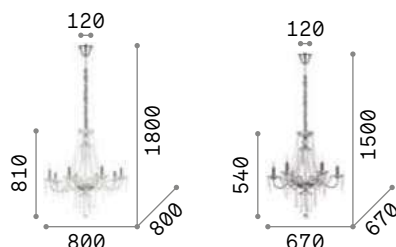

034706 Clear

3000 K
370 lm

101231 € 3,00

Amadeus

Metal chrome frame. Decorative elements made of blown glass and cut crystals. Velvet chain cover.

IP20

8,200 Kg / 0,1574 m³

E14 max 8 x 40W