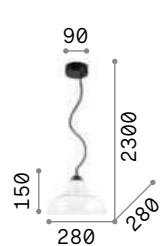

1,200 Kg / 0,0274 m³
E27 max 1x60W

€ 98

112336 / Clear
112343 / Smoky Grey

3000 K
910 lm

119571 € 7,00