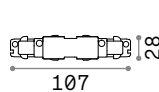

ELECTRIFIED CONNECTOR

0,041 Kg/0,0001 m³

246567	€ 10
246550	€ 10