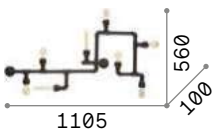

Plumber

Frame composed of metal hydraulic fittings. Finished with matt black varnish.

IP20

5,570 Kg / 0,1076 m³
E27 max 8 x 42W

€ 370

136714 ■ Black

2200 K
370 lm

151687

€ 5,50