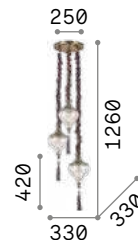

IP20

3,150 Kg / 0,0604 m³
E27 max 3 x 60W

€ 376

115986 ■ Ant. Brass

3000 K
910 lm

119571 € 7,00