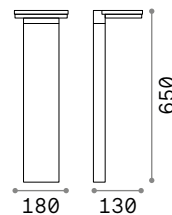

IP65

1,840 Kg / 0,0163 m³
LED 10W / 1200/1300

€ 118

285559 ■ Anthracit. 3000K ^{new}
250823 ■ Anthracit. 4000K ^{new}