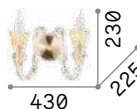

IP20

2,080 Kg / 0,0431 m³

E14 max 2 x 40W

€ 125

140599 Gold

3000 K
430 lm

101248

€ 3,00

P. 226