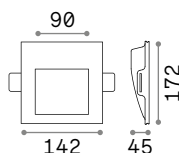

142 x 172 mm
0,980 Kg/0,0023 m³

LED SMD AND DRIVER Included

Power	Lumen	CCT	Finish	Code	€
1W	55 lm	3000 K	White	249810	57

Light beam: ASYMMETRICAL