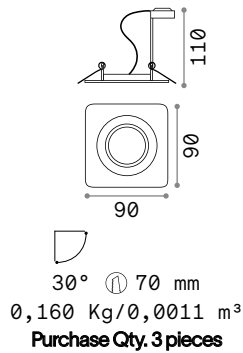

Lounge

IP20 ZINC

GU10 Not included - Recommended bulb 108292

Power	Finish		Code	€
max 50W	White		138978	15
	Chrome		138985	15
	Black		244600	15

Funky

IP20 IRON