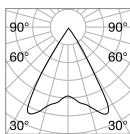

CRI≥80 14W 60° 1800lm 3000K

m	lx	øm
1	1330	1,20
2	332	2,40
3	148	3,50
4	83	4,70
5	53	5,90