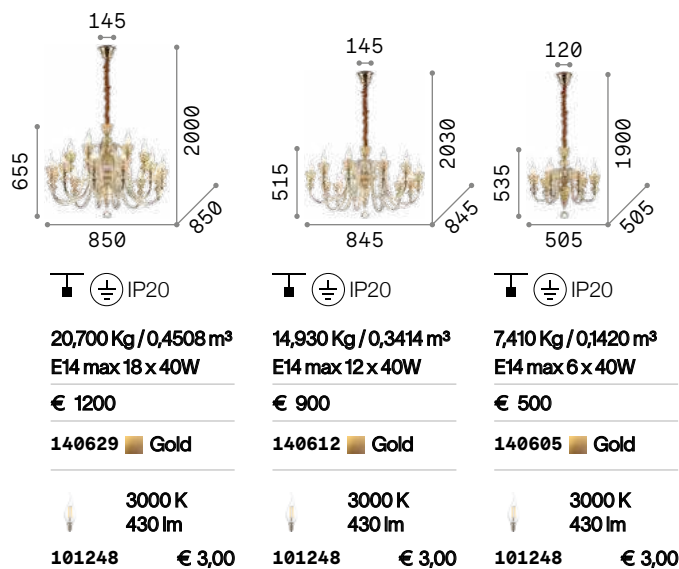

Strauss

Metal frame and details with gold finish. Blown clear glass arms. Amber crystal decorative elements. Velvet chain cover.

P. 419