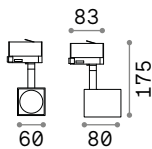

Power	Finish		Code	€
max 50W	White		229706	40
	Black		229720	40
	Satin Brass		269634	40 new

P. 300 P. 384

0,300 Kg/0,0027 m³

GU10 Not included - Recommended bulb 108292

Power	Finish		Code	€
max 50W	White		229768	40
	Black		229782	40
	Satin Brass		269597	40 new