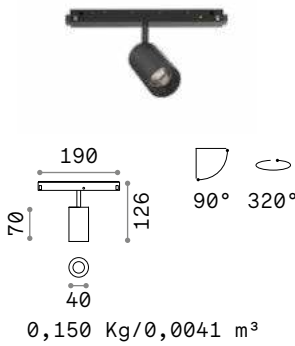

LED COB CITIZEN

Power	Beam	Lumen	CCT	Control	Finish	Code	€	
8 W	30°	750 lm	3000 K	On-Off	White	282985	95 <i>new</i>	
					Black	257631	95	
					Satin Brass	282046	100 <i>new</i>	
					DALI	White	286426	140 <i>new</i>
						Black	286419	140 <i>new</i>