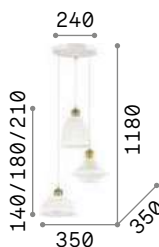

IP20

0,510 Kg / 0,0148 m³
E27 max 1x60W

€ 121

159867 Wood

3000 K
910 lm

119571 € 7,00

Lugano

Matt varnished metal ceiling cup.
Power cable coated with fabric with
antique brass metal bulb socket
cover. Ceramic diffuser.