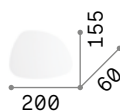

■ IP20

0,520 Kg / 0,0030 m³
LED 10,5W / 1240 Lm

€ 95

257235 White