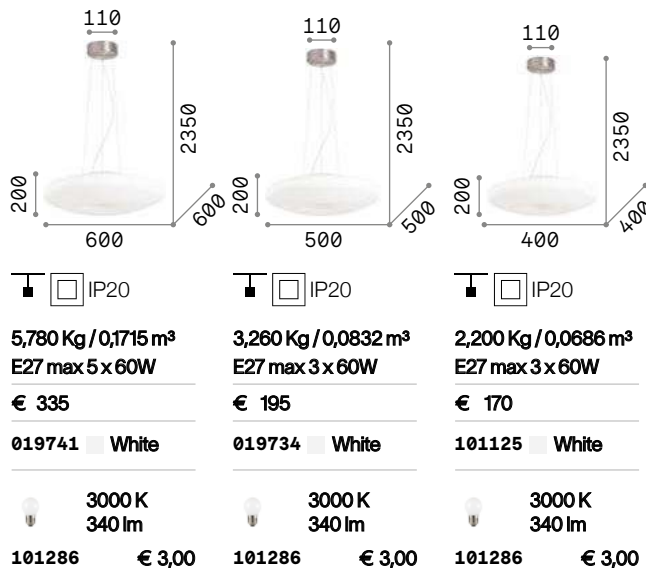

Glory

Satin nickel frame. White acid-etched blown glass diffuser. Pendant lamps provided with steel cables adjustable in length with automatic blocking mechanisms.

P. 278