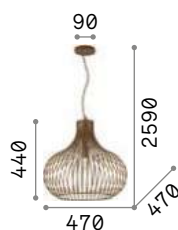

IP20

3,520 Kg / 0,1325 m³
E27 max 1x 60W

€ 245

205304 ■ Brown

2200 K
480 lm

151724 € 9,90