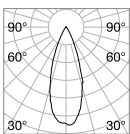

m	lx	øm
1	8140	0,61
2	2035	1,22
3	904	1,82
4	509	2,43
5	326	3,04