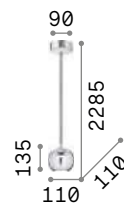

0,520 Kg / 0,0040 m³
GU10 max 1x28W

€ 75

231228 ■ White
116457 ■ Chrome
231259 ■ Black

3000 K
480 lm

108292 € 4,50