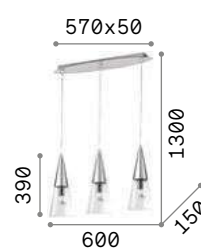

IP20

4,110 Kg / 0,0763 m³
E14 max 3 x 40W

€ 269

112367 Chrome

3000 K
300 lm

101255 € 4,50