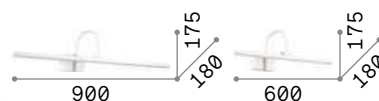

■ □ IP20

0,530 Kg / 0,0407 m³
LED 12W / 900 lm

€ 187

199931 ■ White
199917 ■ Chrome

■ □ IP20

0,480 Kg / 0,0265 m³
LED 8W / 650 lm

€ 152

199894 ■ White
199870 ■ Chrome