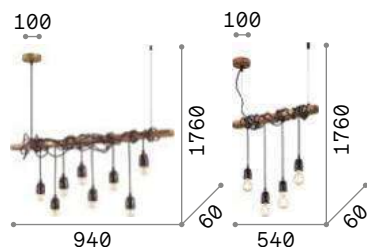

Electric

Metal frame with corten finish.
Power cable coated with fabric.
Enameled ceramic bulb socket.
Steel cables adjustable in length.

IP20

3,000 Kg / 0,0162 m³
E27 max 8 x 60W

€ 264

176369 ■ Corten

2200 K
370 lm