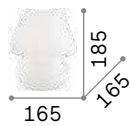

IP20

0,650 Kg / 0,0099 m³
E14 max 1x 40W

€ 45

074726 White

3000 K
340 lm

101286

€ 3,00

3000 K
420 lm

101217

€ 3,00