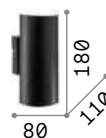

Metal body with copper, chrome, antique brass, matt white or black finish.

Bulbs LED GU10 5W 3000 K included.
Cod. **108292**

096018

094182

095998

164847

164823

0,500 Kg / 0,0028 m³
GU10 max 2x28W