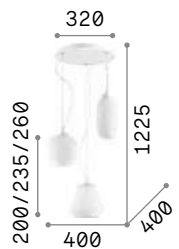

IP20

3,740 Kg / 0,0642 m³
E27 max 3 x 60W

€ 255

198095 White

3000 K
900 lm

123899 € 7,00