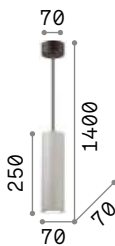

Oak

Metal ceiling cup with matt varnish finish. Concrete diffuser. Electrical cable coated with fabric.

IP20

1,220 Kg / 0,0055 m³
GU10 max 1x 35W

€ 75

150635 ■ Concrete