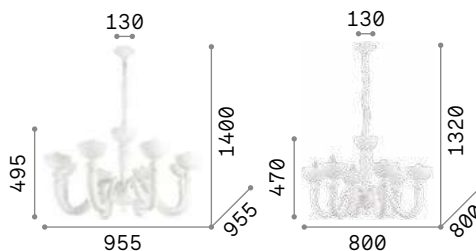

IP20

IP20

11,710 Kg / 0,1953 m³
E14 max 8 x 40W

8,110 Kg / 0,1547 m³
E14 max 6 x 40W

€ 800

€ 550

094007 ■ White

093994 ■ White

140339 ■ Black

3000 K
420 lm

3000 K
420 lm

101217 € 3,00

101217 € 3,00