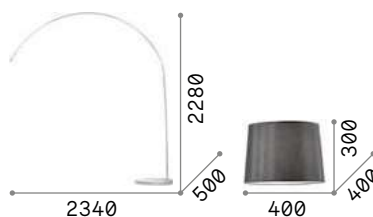

IP20

12,00 Kg / 0,0856 m³
E27 max 1x60W

€ 545

286686 ■ White
286662 ■ Chrome
286679 ■ Black

0,430 Kg / 0,0708 m³

€ 65

046723 ■ White
041742 ■ Chrome
046471 ■ Black

3000 K
1020 lm

101347 € 8,50