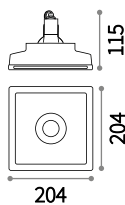

20° 110° 204 x 204 mm
1,350 Kg/0,0075 m³

GU10 Not included - Recommended bulb 108292

Power	Finish	Code	€
max 35W	White	155722	55