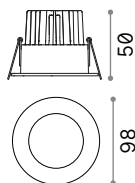

Room-65

IP65 CRI ≥80 50.000 h ALUMINUM

① 68 mm

0,220 Kg/0,0008 m³

LED COB Driver ON/OFF included

Power	Beam	Lumen	CCT	Finish	Code	€
8 W	38°	800 lm	3000 K	White	252025	70
				Black	252032	70