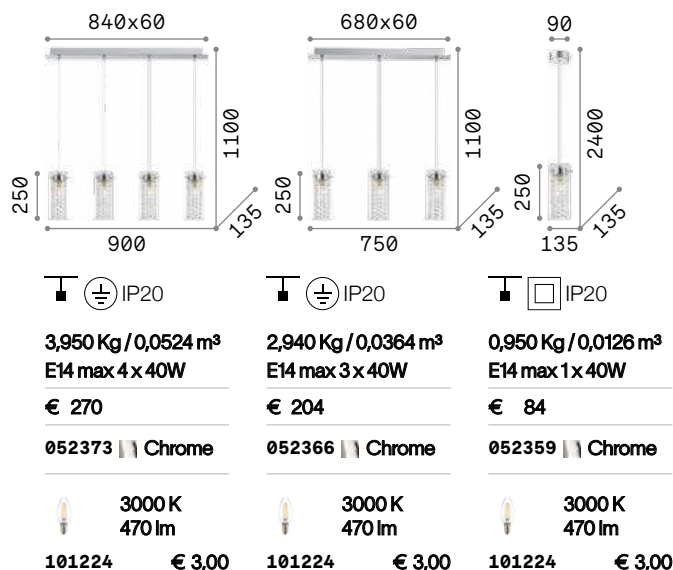

Iguazù

Chrome metal frame. Pyrex glass diffuser with octagonal crystal pendants. Suspension lamps with cables adjustable in length with automatic devices.