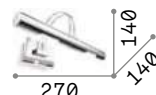

LED Bulbs LED G9 3W 3000 K included.
Cod. **209043**

IP20 INCLUSA

0,530 Kg / 0,0036 m³
G9 max 2 x 40W

€ 80

014432 **Chrome**

3000 K / 370 lm
209043 € 3,90

Double

Chrome metal frame. Tubular clear Pyrex glass diffusers, frosted in the middle and closed on both ends.