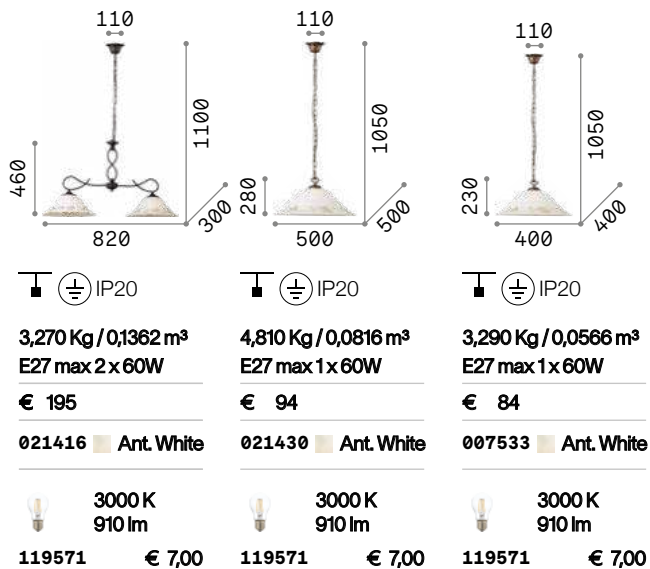

Foglia

Hand-painted black metal body.
Centrifuged glass diffuser
with embossed hand painted
decorations.