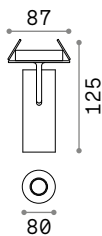

Play

☐ IP20 CRI ≥90 50.000 h ALUMINUM

LED COB AND DRIVER Included

Power	Beam	Lumen	CCT	Finish	Code	€
7 W	17°	520 lm	3000 K	White	258270	60
				Black	268088	60

90°
355°
45 mm
0,220 Kg/0,0014 m³

Light beam: SPOT