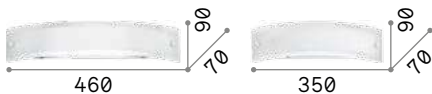

Denis

Triple glass diffuser composed of two transparent acid-etched side glass sheets and one clear glass with white silkscreen decoration in the middle.

LED

Bulbs LED R7s 7W 118 mm
3000 K included. Code **189093**

IP20

1,070 Kg / 0,0169 m³
R7s max 1x 100W

€ 65

005454 White

3000 K
560 lm

189093 € 18,50

0,820 Kg / 0,0132 m³
R7s max 1x 100W

€ 55

005294 White

3000 K
560 lm

189093 € 18,50