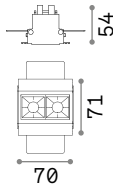

Lika Trimless

75 x 70 mm
0,220 Kg/0,0006 m³

LED COB OSRAM Driver ON/OFF included

Power	Beam	Lumen	CCT	Finish		Code	€
6 W	29°	440 lm	3000 K	Black		206202	52
		500 lm	4000 K	Black		267890	52