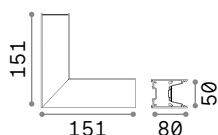

Fluo - Mounting kit

	Required	N° Cables	Cables Length	Finish	Code	€
KIT SUSPENSION	Yes - 1 Kit x power source	1	2000 mm	White	277929	28
				Black	277912	28
	Yes - 1 Kit x 600 mm	1	5000 mm	White	276342	39
				Black	276335	39
KIT SINGLE CABLE	Yes - 1 Kit x 600 mm	1	2000 mm		220826	11
		1	5000 mm		243665	17
KIT RECESSED	Yes - 1 Kit x 600 mm				191188	32
KIT SURFACE	Yes - 1 Kit x 600 mm				191171	21

Fluo - Optional

CORNER Optional - Driver ON/OFF included - Compatible with Wide versions

0,580 Kg/0,0023 m³

Power	Beam	Lumen	CCT	Finish	Code	€
7,5 W	105°	810 lm	3000 K	Aluminu.	191416	85
				White	191423	85
				Black	191430	85
		850 lm	4000 K	Aluminu.	191980	85
				White	191454	85
				Black	191461	85

BLINDED CORNER Optional - Compatible with Accent versions