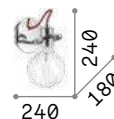

IP20

0,450 Kg / 0,0119 m³
E27 max 1x 60W

€ 63

119465 White
119427 Chrome
119502 Black

3000 K
1020 lm

101347 € 8,50