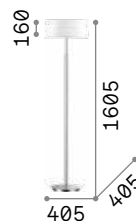

IP20

6,600 Kg / 0,0739 m³
E14 max 2 x 40W

€ 245

075488 White

3000 K
420 lm

101217

€ 3,00