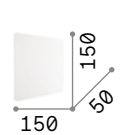

IP20

0,510 Kg / 0,0018 m³
LED 9,5W / 950 lm

€ 77

195728 White
195766 Black