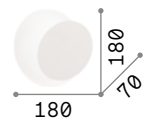

IP20

0,440 Kg / 0,0029 m³
LED 6W / 600 lm

€ 57

238975 ■ White
238951 ■ Silver
238944 ■ Gold