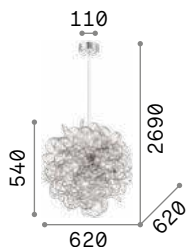

Dust

Tube-shaped handcrafted silver aluminum frame. Electrical cable adjustable in length.

LED Bulbs LED G9 3W 3000 K included.
Cod. 209043

IP20

2,280 Kg / 0,2421 m³
G9 max 12x 40W

€ 666

114361 Silver

3000 K
370 lm

209043 € 3,90