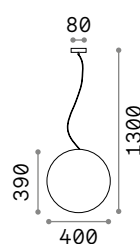

1,690 Kg / 0,0776 m³
E27 max 1x60W

€ 128

136004 White

151991 € 2,50