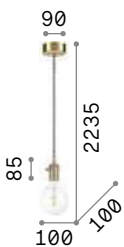

Doc

Metal ceiling cup and bulb socket cover with various finishes. Power cable coated with black fabric. Switcher integrated to the bulb socket.

ON
OFF Lamp with integrated switch.

0,220 Kg / 0,0015 m³
E27 max 1x 60W

€ 60

- 163123 Copper
- 163154 Brass
- 163109 Ant. Brass
- 163161 Lead

- 2200 K
  350 lm
- 223933 € 7,50