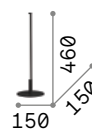

IP20

0,860 Kg / 0,247 m³
LED 5W / 430 lm

€ 87

258881 ■ White
258911 ■ Black