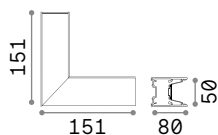

BLINDED CORNER Optional - Compatible with Accent versions

0,610 Kg/0,0023 m³

Finish	Code	€
Aluminu.	191478	55
White	191485	55
Black	191492	55

STRUCTURE CONNECTOR Maximum length per power source: 30 meters