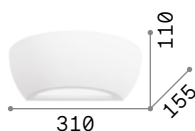

Tonic

White chalk body. White enamel coated frame. Frosted glass bottom diffuser. Up-and-down light emission.

Item suitable for painting and varnishing.

■ IP20

3,250 Kg / 0,0150 m³
E14 max 1x 40W

€ 66

105734 White

3000 K
420 lm

101217 € 3,00