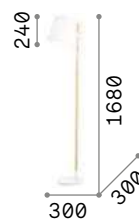

IP20

5,200 Kg / 0,0818 m³
E27 max 1x 60W

€ 200

272245   White new
282084   Black new

3000 K
1020 lm

101347 € 8,50

P. 486