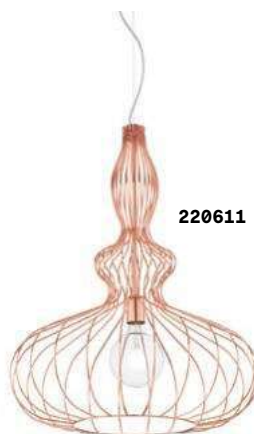

€ 600

156323 Chrome
156316 Ant. Brass

3000 K
470 lm

101224 € 3,00

Clarissa

Matt white varnished or shiny copper finished metal ceiling rose, bulb socket cover and diffuser.

IP20

3,000 Kg / 0,3169 m³
E27 max 1 x 60W