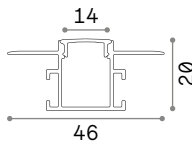

PROFILE 14 mm

Length	Weight	Volume	Finish	Code	€
2000 mm	0,65 Kg	0,0020 m³	White	223704	51
3000 mm	0,90 Kg	0,0029 m³	White	223711	81