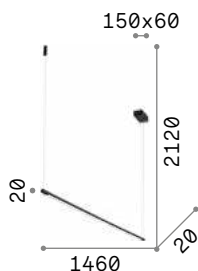

Yoko

Matt varnished ceiling rose, frame and support for the metal cable. Opal polycarbonate diffuse. Clear PVC electrical cable. Colors: white or black.

LED LED source 3000 K, 17.500 h life.

IP20

0,700 Kg / 0,0383 m³
LED 17W / 1500 lm

€ 138

258898 ■ White
258928 ■ Black