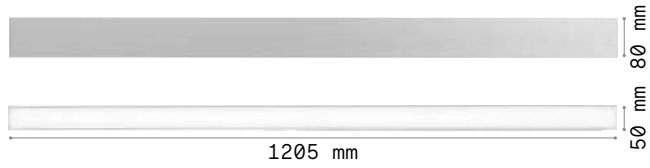

Fluo Bi-Emission 1200