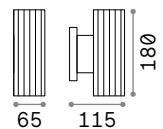

IP44

0,610 Kg / 0,0016 m³
GU10 max 2 x 28W

€ 36

129457 ■ White
129440 ■ Grey
129433 ■ Black

4000 K
500 lm
253497 € 4,50