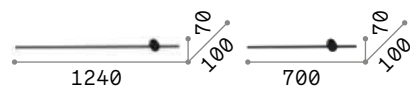

Essence ^{new}

Powder coated aluminum base and body. Opal color acrylic diffuser. Indirect lighting emission. Color: white or black.

LED LED source 3000 K, 20.000 h life.

1,200 Kg / 0,0346 m³
LED 17W / 1850 lm

0,800 Kg / 0,0205 m³
LED 11W / 950 lm

€ 215

€ 165

265575	White	new	285115	White	new
285108	Black	new	265643	Black	new