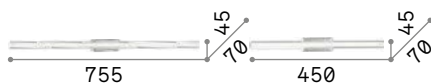

Line

Metal frame with chrome finish.
Square-section acrylic LED bar
diffuser.

LED LED source 3000 K, 20.000 h life.

ON/OFF Lamp with integrated switch.

IP20

0,790 Kg / 0,0046 m³
LED 8,4W / 740 lm

€ 175

031491 Chrome