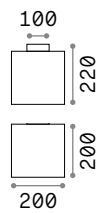

Luna

Turned die-cast aluminum body with powder coating. Opal color plastic diffuser.

LED Bulbs LED G9 3W 4000 K included in **213200** model. Cod. **209036**

1,470 Kg / 0,0120 m³
E27 max 1x42W

€ 120

213194 White