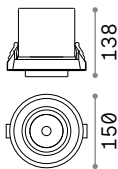

90° 360° 140 mm
1,160 Kg/0,0039 m³

LED COB PHILIPS Driver ON/OFF included - UGR <22

Power	Beam	Lumen	CCT	Finish	Code	€
30 W	38°	3150 lm	3000 K	White	248172	110
				Black	248196	110
				White	267951	110
				Black	267944	110

DIMMABLE DRIVER* Optional

	Power	Output	Measure (LxHxW)	Code	€
1-10V / Push	36 W	750 mA	167 x 41 x 32 mm	248370	75
DALI / Push	36 W	700 mA	167 x 39 x 30 mm	248592	95

LENS

Model	Required	Beam	Code	€
Nova 12W	No	15°	244013	5
Nova 30W	No	15°	248608	10

Light beam: ACCENT