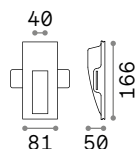

81 x 166 mm
0,580 Kg/0,0012 m³

LED SMD AND DRIVER Included

Power	Lumen	CCT	Finish	Code	€
1W	55 lm	3000 K	White	249827	57