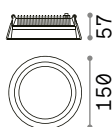

① 145 mm

0,360 Kg/0,0037 m³

LED SMD Driver ON/OFF included

Power	Beam	Lumen	CCT	Finish	Code	€
20 W	77°	2100 lm	3000 K	White	249032	55
		2150 lm	4000 K	White	249049	55