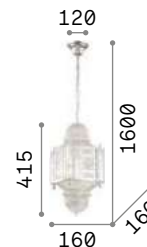

IP20

2,100 Kg / 0,0368 m³
E27 max 1x60W

€ 284

138343 Silver

3000 K
910 lm
119571 € 7,00