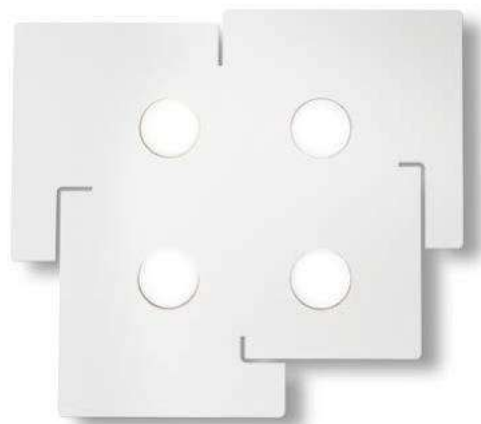

Totem

Matt white varnished laser shaped metal base. Replaceable LED lighting sources.

LED Bulbs LED GX53 9W 3000 K included.
Cod. 123936

5,320 Kg / 0,0470 m³ GX53 max 6 x 15W	3,890 Kg / 0,0322 m³ GX53 max 4 x 15W	2,960 Kg / 0,0227 m³ GX53 max 3 x 15W	0,960 Kg / 0,0055 m³ GX53 max 1 x 15W
€ 225	€ 183	€ 154	€ 67
215785 White	215778 White	215761 White	215747 White
3000 K 910 lm	3000 K 910 lm	3000 K 910 lm	3000 K 910 lm
123936 € 6,50	123936 € 6,50	123936 € 6,50	123936 € 6,50

Logos

Metal frame with white matt varnish finish. Replaceable LED sources.

LED Bulbs LED GX53 9W 3000 K included.
Cod. 123936