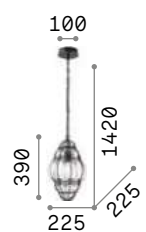

IP20

1,940 Kg / 0,0461 m³
E27 max 1x 42W

€ 124

131788 ■ Black

3000 K
910 lm

119571 € 7,00