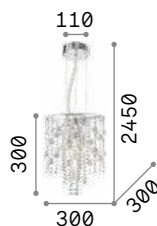

Evasione

Cut crystal pendants. Steel cables adjustable in length with automatic device.

LED Bulbs LED G9 3W 3000 K included.
Cod. **209043**

7,100 Kg / 0,1082 m³
G9 max 10 x 40W

€ 512

044767 Chrome

3000 K
370 lm

209043 € 3,90

5,900 Kg / 0,0706 m³
G9 max 8 x 40W

€ 413

044774 Chrome

3000 K
370 lm

209043 € 3,90

2,800 Kg / 0,0283 m³
G9 max 4 x 40W

€ 222

062211 Chrome

3000 K
370 lm

209043 € 3,90

Audi-77

Octagonal and round cut crystal pendants. Pendant lamps with wires adjustable in length with an automatic device.

LED Bulbs LED G9 3W 3000 K included.
Cod. **209043**

6,550 Kg / 0,1347 m³
G9 max 8 x 40W

€ 512

020556 Chrome

3000 K
370 lm

209043 € 3,90

5,230 Kg / 0,1044 m³
G9 max 6 x 40W

€ 433

019499 Chrome

3000 K
370 lm

209043 € 3,90