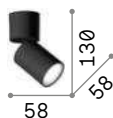

Toby new

Powder coated die cast aluminum frame. Adjustable diffusers: they can be rotated or inclined. Colors: white or black.

LED Bulbs LED GU10 5W 3000 K included.
Cod. 108292

IP20

0,220 Kg / 0,0008 m³
GU10 max 1x 35W

€ 45

271538 ■ White new
271545 ■ Black new

3000 K
480 lm

108292 € 4,50