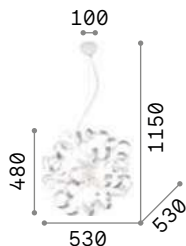

Matt white painted metal frame. Hand shaped and hand painted with gold or silver enamel decorative metal elements.

IP20

2,500 Kg / 0,2344 m³
E14 max 6x 40W

€ 215

101613 Silver
101606 Gold

3000 K
480 lm

101200 € 3,00