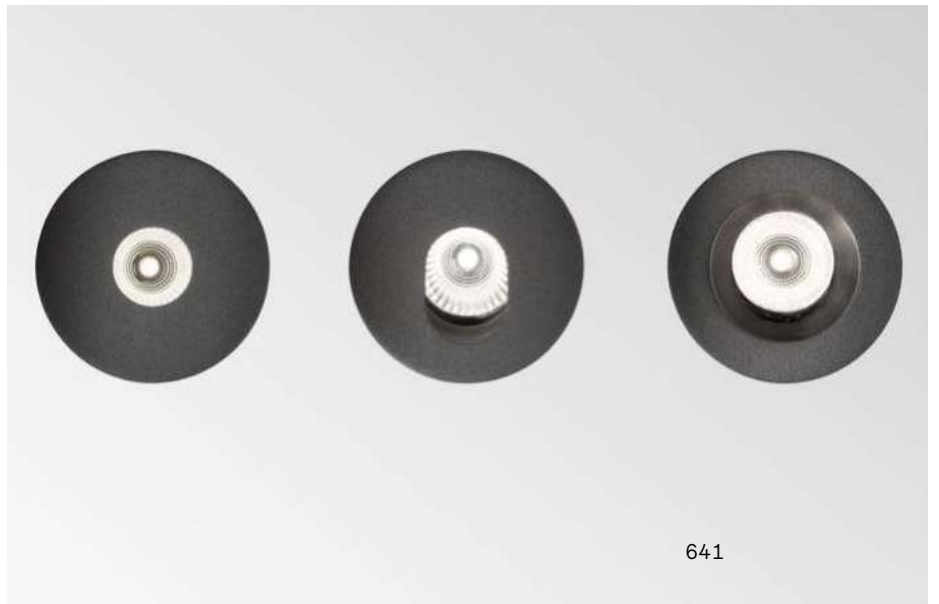

One new

Source	LED SMD	LED life	30.000 h
Power	2W / 3W	Insulation class	II
Driver included	On/Off	IP	20
Drivers available	No	Material	Aluminum
CCT	3000 K	Warranty	5 years
CRI	≥95		

⌀ 17 mm

0,050 Kg/0,0001 m³

LED SMD Driver ON/OFF included*

Power	Beam	Lumen	CCT	Finish	Code	€
2W	25°	130 lm	3000 K	White	274768	28 new

⌀ 25 mm

0,070 Kg/0,0001 m³

LED SMD Driver ON/OFF included*

Power	Beam	Lumen	CCT	Finish	Code	€
2W	30°	130 lm	3000 K	White	274775	32 new

⌀ 35 mm

0,100 Kg/0,0003 m³

LED SMD Driver ON/OFF included*

Power	Beam	Lumen	CCT	Finish	Code	€
3W	25°	270 lm	3000 K	White	274782	36 new

Light beam: SPOT

m	lx	øm
1	372	0,40
2	93	0,81
3	41	1,20
4	23	1,60
5	15	2,00

CRI≥95 2W 25° 651m 3000K

Light beam: SPOT

m	lx	øm
1	307	0,53
2	77	1,10
3	34	1,60
4	19	2,10
5	12	2,70

CRI≥95 2W 30° 701m 3000K

Light beam: SPOT

m	lx	øm
1	866	0,40
2	216	0,80
3	96	1,20
4	54	1,60
5	35	2,00

CRI≥95 3W 25° 651m 3000K

* Measure L 38,3 x H 16,5 x W 19,3 mm