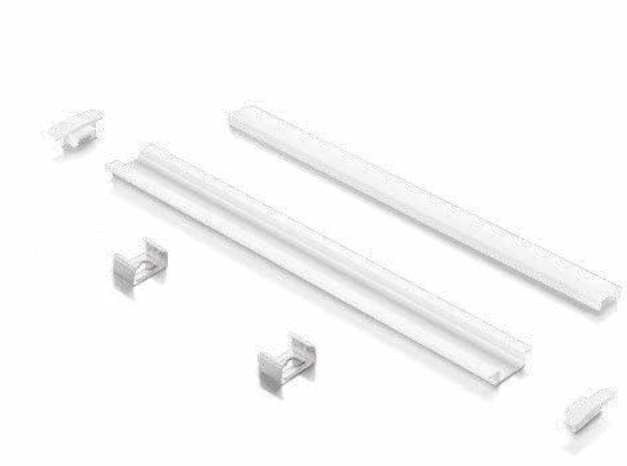

Mounting kit PROFILE 12 mm.