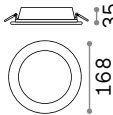

① 150 mm

0,410 Kg/0,0023 m³

LED SMD AND DRIVER Included

Power	Beam	Lumen	CCT	Finish	Code	€
20 W	110°	1550 lm	3000 K	White	123998	28
		1750 lm	4000 K	White	147673	28