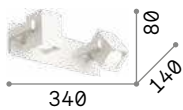

Mouse

Metal base, frame and diffuser finished with matt varnish and chrome details. Adjustable diffusers. Available finishes: white or black.