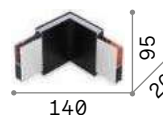

LED LED source 3000/4000 K, 50.000 h life.

Up-light Up-light included.

IP20

2,550 Kg / 0,0158 m³
LED 34W / 3850 lm

€ 200

- 241968 White 3000K
- 268231 White 4000K
- 241975 Black 3000K
- 268217 Black 4000K

IP20