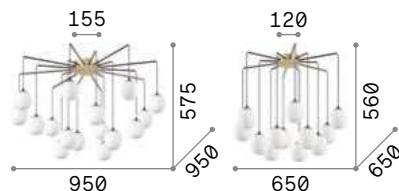

IP20

5,020 Kg / 0,2040 m³
G9 max 16 x 15W

€ 690

236964 ■ Black

3000 K
370 lm

209043 € 3,90

IP20

3,510 Kg / 0,1400 m³
G9 max 12 x 15W

€ 480

236957 ■ Black

3000 K
370 lm

209043 € 3,90