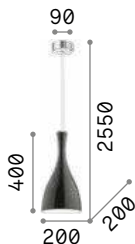

Olimpia

Chrome metal frame. Blown overlay colored glass diffuser. Power cable adjustable in length.