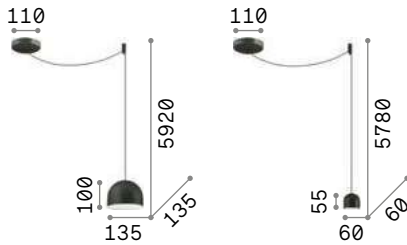

Tall

Matt white or black varnished metal diffuser and details. 196794 and 196800 model with integrated led and opal color screen. 196770 and 196787 model open with replaceable bulb.

LED LED source 3000 K in model **196794** and **196800**, 20.000 h life.

IP20

0,550 Kg / 0,0036 m³
E27 max 1x 42W

€ 118

196770 White
196787 Black

IP20

0,500 Kg / 0,0024 m³
LED 4,5W / 510lm

€ 137

196794 White
196800 Black

3000 K
340 lm
101286 € 3,00