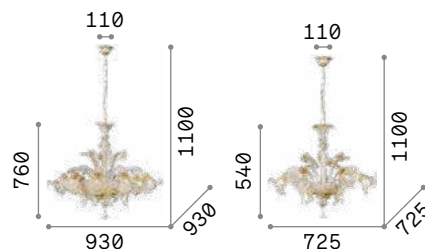

IP20

IP20

9,900 Kg / 0,1821 m³
E14 max 8 x 40W

6,970 Kg / 0,1485 m³
E14 max 5 x 40W

€ 1000

€ 900

004099 Amber

009704 Amber

3000 K
480 lm

3000 K
480 lm

101200 € 3,00

101200 € 3,00