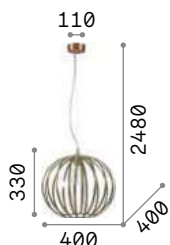

Rondo

Metal frame with antique brass finish. Clear glass sheets diffuser. Steel cable adjustable in length.