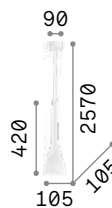

IP20

0,930 Kg / 0,0179 m³
E14 max 1x 40W

€ 66

035697 White
035710 Black
035703 Red

3000 K
420 lm

101217 € 3,00