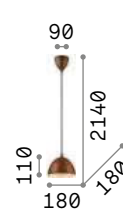

0,530 Kg / 0,0072 m³
E27 max 1 x 60W

€ 75

174204 ■ Corten

3000 K
900 lm

123899 € 7,00