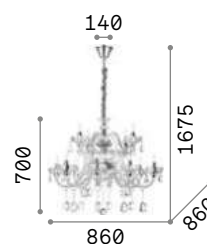

Chrome metal frame and details.
Blown glass electrified arms.
Pendants and decorative elements
made of transparent glass and cut
crystal. Velvet chain cover.

IP20

14,900 Kg / 0,2574 m³
E14 max 12 x 40W

€ 930