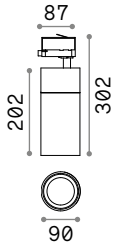

Quick 28W

1,200 Kg/0,0063 m³

LED COB CITIZEN

CRI ≥ 80

Power	Beam	Driver	Lumen	CCT	Finish	Code	€	
28 W	30°	On-Off	3850 lm	3000 K	White	222615	160	
					Black	222622	160	
		1-10V	4100 lm	4000 K	White	222639	160	
					Black	222646	160	
			DALI	3850 lm	3000 K	White	249674	215
						Black	247885	215
DALI	3850 lm	3000 K	White	249704	265			
			Black	246413	265			

CRI ≥ 90

Power	Beam	Driver	Lumen	CCT	Finish	Code	€
28 W	30°	On-Off	3400 lm	3000 K	White	222653	160
					Black	222660	160
			3600 lm	4000 K	White	222677	160
					Black	222684	160

FILTER HONEYCOMB

LENS*

SINGLE CONNECTION

Required	Beam	Driver	Finish	Code	€
No			Black	222714	9
No	18°		Clear	222691	9
No	45°		Clear	222707	9
No		On/Off	White	170145	24
No			Black	170152	24
No		DALI/1-10V	White	247649	26
No			Black	247632	26

Light beam: ACCENT