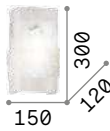

Stones

Matt white enamel coated metal frame. Diffuser entirely composed of natural alabaster pieces. Open on the top and on the bottom.

■ IP20

4,110 Kg / 0,0207 m³
E27 max 2x60W

€ 115

015132 ■ Alabaster

101286 € 3,00

■ IP20

2,660 Kg / 0,0141 m³
E27 max 1x60W

€ 75

015125 ■ Alabaster

101286 € 3,00

Scacchi

Matt white enamel coated frame. Diffuser entirely composed of natural alabaster pieces open on the top and on the bottom.

■ IP20

3,010 Kg / 0,0167 m³
E27 max 2x60W

€ 110

015118 ■ Alabaster

101286 € 3,00

■ IP20

1,950 Kg / 0,0111 m³
E27 max 1x60W

€ 70

015101 ■ Alabaster

101286 € 3,00