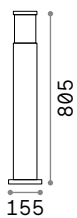

Tronco

Varnished die-cast aluminum body with different finishes: anthracite, white, coffee, grey or black. Pyrex glass diffuser with aluminum elements inside.

IP44

2,490 Kg / 0,0254 m³
E27 max 1x60W

€ 132

- 109138 White
- 026961 Grey
- 026992 Anthracit.
- 004723 Black
- 163741 Coffee

4000 K
490 lm

153957 € 3,00