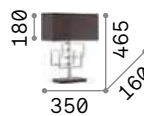

IP20

2,890 Kg / 0,0333 m³
E27 max 1x 60W

€ 280

201078 ■ Chrome
201115 ■ Brass

3000 K
910 lm

119571

€ 7,00