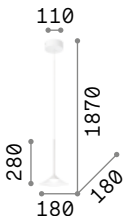

Tristan

Powder coated metal ceiling rose and body. Striped clear acrylic shade. Satin polycarbonate diffuser. PVC electrical cable. Available in white, black or metallic gold finish.

LED LED source 3000 K, 20.000 h life.