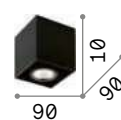

0,460 Kg / 0,0023 m³
GU10 max 1x 28W

€ 58

140902 White
243948 Black

3000 K
480 lm

108292 € 4,50