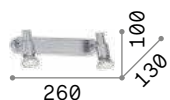

Slem ^{new}

Metal structure with white, chrome, satin nickel or satin brass finish. Adjustable body: rotational and axially movable stem valve.

LED Bulbs LED GU10 5W 3000 K included.
Cod. **180292**

0,400 Kg / 0,0025 m³
GU10 max 2 x 50W

0,200 Kg / 0,0010 m³
GU10 max 1 x 50W

€ 40

€ 20

- 142081 White
- 142050 Chrome
- 018836 Nickel
- 287836 Satin Brass ^{new}

- 099064 White
- 122984 Chrome
- 018829 Nickel
- 285016 Satin Brass ^{new}

3000 K
480 lm
108292 € 4,50

3000 K
480 lm
108292 € 4,50

P. 304