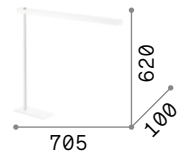

IP20

2,220 Kg / 0,0084 m³
LED 6,3W / 400 lm

€ 180

147642 ■ White
147659 ■ Black