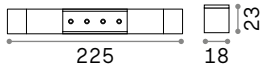

Ego - Connectors and drivers

SUSPENSION AND SURFACE LINEAR CONNECTOR

Required - 1 Kit x linear connection

Weight	Volume	Control	Finish	Code	€
0,16 Kg	0,0005 m³	On-Off	White	285993	40 <i>new</i>
			Black	283104	40
		DALI	White	288338	45 <i>new</i>
			Black	289281	45 <i>new</i>

RECESSED LINEAR CONNECTOR

Required - 1 Kit x linear connection