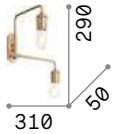

Triumph

Totally metal frame with black or antiqued brass finish. AP models with power cable coated with fabric with switch and plug included.

Lamp with integrated switch.

310

290
50