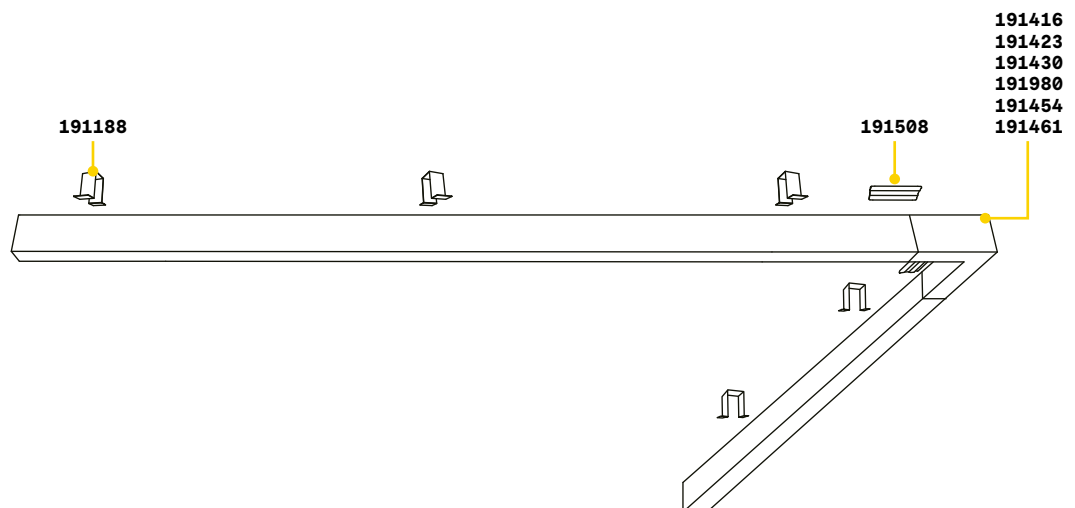

FLUO RECESSED