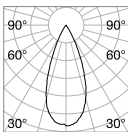

m	lx	øm
1	2067	0,77
2	517	1,54
3	230	2,30
4	129	3,07
5	83	3,84