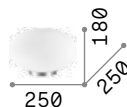

IP20

1,200 Kg / 0,0287 m³
G9 max 1x40W

€ 92

086804 White

3000 K
370 Lm

209043

€ 3,90

P. 149

P. 281