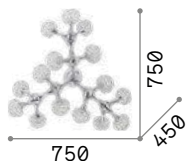

Nodi Crystal

Chrome metal frame. Diffusers composed of chrome metal rings with crystal octagons set inside.

Lightbulb Halogen bulbs G9 28W 2700 K included.

IP20

5,000 Kg / 0,2422 m³
G9 max 15 x 40W

€ 894

093512 Chrome

3000 K
370 lm

209043 € 3,90