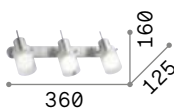

Elis

Chrome metal frame. Adjustable reflecting body. Sandblasted in the middle clear Pyrex glass diffuser.

IP20

0,920 Kg / 0,0064 m³
E14 max 3x 40W

€ 85

031095 Chrome

IP20

0,350 Kg / 0,0024 m³
E14 max 1x 40W

€ 30

031071 Chrome