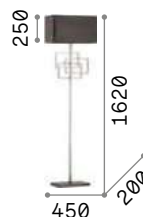

IP20

7,440 Kg / 0,2321 m³
E27 max 1x60W

€ 550

201085 Chrome
201122 Brass

3000 K
1020 lm

101347

€ 8,50