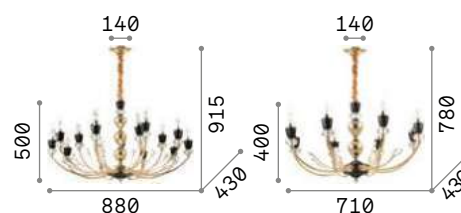

IP20

8,850 Kg / 0,2878 m³
E14 max 15 x 40W

€ 565

206639 Gold

3000 K
470 lm

101224 € 3,00

IP20

4,940 Kg / 0,1454 m³
E14 max 8 x 40W

€ 366

206622 Gold

3000 K
470 lm

101224 € 3,00