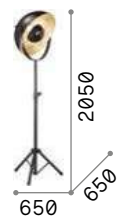

IP20

5,540 Kg / 0,163 m³
E27 max 1x60W

€ 365

132778 Gold

3000 K
910 lm

119571 € 7,00