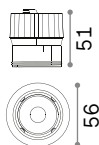

Dynamic - Source

0,180 Kg/0,0030 m³

LED COB CITIZEN Required - Driver TRIDONIC ON/OFF included

Power	Beam	Lumen	CCT	Finish	Code	€
9W	35°	950 lm	2700 K	Black	252971	40
		1000 lm	3000 K	Black	252988	40
		1050 lm	4000 K	Black	252995	40

DIMMABLE DRIVER* Optional

	Power	Output	Measure (LxHxW)	Code	€
1-10V	12 W	200 mA	125 x 45 x 27 mm	253008	39
DALI	11 W	200 mA	135 x 30 x 20 mm	253015	58