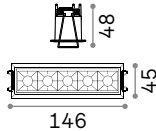

140 x 37 mm
0,240 Kg/0,0008 m³

LED COB OSRAM Driver ON/OFF included

Power	Beam	Lumen	CCT	Finish		Code	€
12,5 W	29°	1100 lm	3000 K	Black	+	206219	58
		1250 lm	4000 K	Black	+	267876	58