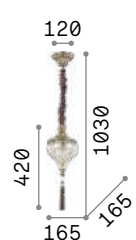

IP20

0,980 Kg / 0,0228 m³
E27 max 1 x 60W

€ 153

115979 ■ Ant. Brass

3000 K
910 lm

119571 € 7,00

P. 422