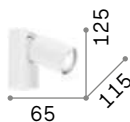

Rudy

White or black powder coated die-cast aluminum frame. Adjustable diffusers: they can be rotated and reclined.

LED Bulbs LED GU10 5W 3000 K included.
Cod. 108292