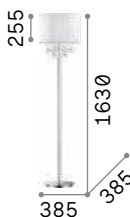

Lamp with integrated switch.

5,040 Kg / 0,1879 m³
E27 max 1x60W

€ 310

035369 Clear

101354 € 8,50

Opera

Chrome frame. PVC foil shade covered with metallic filaments. Cut crystal pendants.

Lamp with integrated switch.