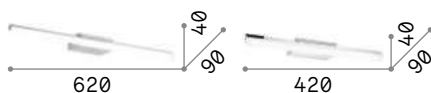

Riflesso

Metal structure with chrome or
matt white coating. Transparent
satin acrylic diffuser.

LED LED source 3000 K, 30.000 h life.

IP44 Protection degree IP44.

IP44

0,750 Kg / 0,0192 m³
LED 14W / 1350 lm

€ 176

142289 White
142265 Chrome

IP44

0,600 Kg / 0,0143 m³
LED 11W / 900 lm

€ 138

142296 White
142272 Chrome