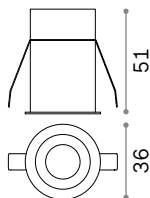

⌀ 35 mm

0,100 Kg/0,0003 m³

LED SMD Driver ON/OFF included*

Power	Beam	Lumen	CCT	Finish	Code	€
3W	25°	270 lm	3000 K	White	274782	36 new

Light beam: SPOT