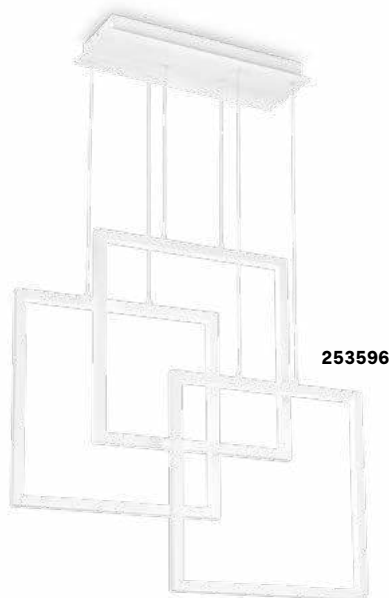

253596

IP20	IP20	IP20
3,500 Kg / 0,1050 m³ LED 82W / 8000 lm	4,270 Kg / 0,0689 m³ LED 80W / 8600 lm	4,300 Kg / 0,2100 m³ LED 93W / 9600 lm
€ 330	€ 485	€ 495
269351 White 269337 Black	253596 White 269375 Black	253589 White 269382 Black