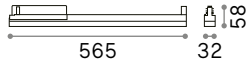

Display Wide

0,420 Kg/0,0067 m³

LED SMD SAMSUNG Driver ON/OFF included

Power	Beam	Lumen	CCT	Finish		Code	€
21W	125°	2400 lm	3000 K	White		283753	150 <i>new</i>
				Black		283760	150 <i>new</i>
		2500 lm	4000 K	White		276274	150 <i>new</i>
				Black		283777	150 <i>new</i>