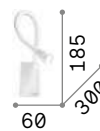

IP20

0,430 Kg / 0,0040 m³
LED 3W / 200 lm

€ 130

142708 ■ White
142692 ■ Black