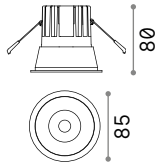

⌀ 74 mm
0,280 Kg/0,0011 m³

LED COB CREE Driver ON/OFF included - CRI ≥80

Power	Beam	Lumen	CCT	Finish		Code	€
11W	36°	830 lm	2700 K	Black	+	285412	41 <i>new</i>
				Silver	+	192321	41
		1000 lm	3000 K	White	+	192338	41
				Black	+	192314	41
		4000 K	Black	Gold	+	192345	41
				Black	+	267968	41

DIMMABLE DRIVER* Optional

	Power	Output	Measure (LxHxW)	Code	€
1-10V	12W	250 mA	150 x 43 x 29 mm	217253	35
DALI	11W	250 mA	135 x 20 x 30 mm	202396	50