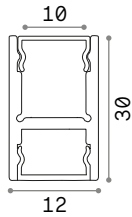

PROFILE 12 mm Mounting kit included

Length	Weight	Volume	Finish		Code	€
1000 mm	0,44 Kg	0,0010 m³	White		267326	20
	0,44 Kg	0,0010 m³	Aluminu.		267302	20
	0,44 Kg	0,0010 m³	Black		267319	20
2000 mm	0,88 Kg	0,0020 m³	White		267357	30
	0,88 Kg	0,0020 m³	Aluminu.		267333	30
	0,88 Kg	0,0020 m³	Black		267340	30
3000 mm	1,32 Kg	0,0029 m³	White		267388	50
	1,32 Kg	0,0029 m³	Aluminu.		267364	50
	1,32 Kg	0,0029 m³	Black		267371	50

STRIP LED AND DRIVER Required - Page 814

Recommended Strip LED_{max} 14,4 W/m