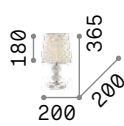

Queen

Gilded metal frame with cut crystal base and decorative elements. PVC foil shade covered with quilted decoration and gold glitters.

Lamp with integrated switch.

2,300 Kg / 0,0886 m³
E27 max 1x60W

€ 185

077758 Gold

3000 K
910 lm

119571

€ 7,00

1,360 Kg / 0,0460 m³
E27 max 1x60W

€ 125

077741 Gold

3000 K
910 lm

119571

€ 7,00

0,900 Kg / 0,0137 m³
E27 max 1x60W

€ 110

077734 Gold

3000 K
910 lm

119571

€ 7,00

P. 504

Le Roy

Chrome metal frame and base with cut crystal decorative elements. PVC foil shade covered with fabric with quilted decoration and silver brilliants.

Lamp with integrated switch.

2,300 Kg / 0,0919 m³
E27 max 1x60W

€ 175

073408 Chrome

3000 K
910 lm

119571

€ 7,00

1,360 Kg / 0,0456 m³
E27 max 1x60W

€ 115

073422 Chrome

3000 K
910 lm

119571

€ 7,00

0,900 Kg / 0,0234 m³
E27 max 1x60W

€ 100

073439 Chrome

3000 K
910 lm

119571

€ 7,00