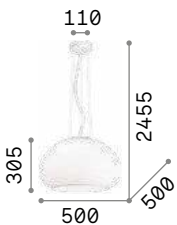

Mama

Metal frame and ring positioned on the lower edge with satin white enamel finish. White blown acid-etched glass diffuser. Steel cables adjustable in length with automatic devices.

4,170 Kg / 0,1223 m³

E27 max 3x 60W

€ 338

071022 White

101354 € 8,50