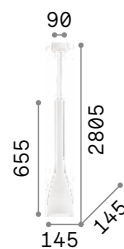

Flut

Blown overlay frosted glass diffuser: white inside and coloured outside. Cable adjustable in length.

IP20

1,570 Kg / 0,0422 m³
E27 max 1x 60W

€ 125

035666 White
035680 Black

3000 K
900 lm

123899 € 7,00