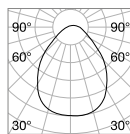

m	lx	øm
1	3991	1,90
2	998	3,90
3	443	5,80
4	249	7,80
5	160	9,70