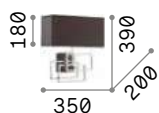

Luxury

Brass or chrome finished metal frame. Matt black base. PVC shade with sides covered with fabric.

IP20

1,220 Kg / 0,0371 m³
E27 max 1x 60W

€ 225

201054 Chrome
201092 Brass

3000 K
910 lm

119571

€ 7,00