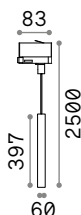

0,930 Kg/0,0037 m³

GU10 Bulbs LED GU10 5W 3000 K included. Code **108292**

Power	Finish	Code	€
max 28W	White	231662	75
	Black	231631	75

P. 070

P. 290

P. 357

SINGLE CONNECTION

Required	Driver	Finish	Code	€
No	On/Off	White	170145	24
		Black	170152	24