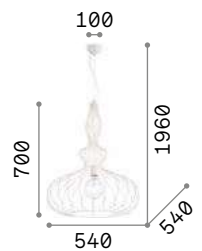

€ 600

156323 Chrome
156316 Ant. Brass

3000 K
470 lm

101224 € 3,00

Clarissa

Matt white varnished or shiny copper finished metal ceiling rose, bulb socket cover and diffuser.

IP20

3,000 Kg / 0,3169 m³
E27 max 1 x 60W