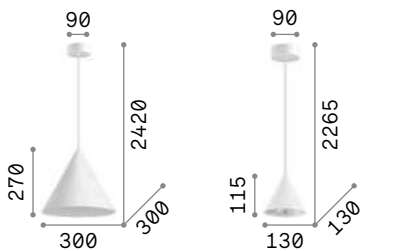

A-Line

Powder coated metal ceiling cup. Matt white or black varnished metal diffuser white inside. Power cable coated with fabric.

LED Bulbs LED GU10 5W 3000 K included in models: **232690** and **232713**. Code **108292**

IP20

1,080 Kg / 0,0491 m³
E27 max 1x 60W

€ 67

232720 White
232744 Black

IP20

0,330 Kg / 0,0114 m³
GU10 max 1x 28W

€ 47

232690 White
232713 Black

3000 K
900 lm
123899 € 7,00

3000 K
480 lm
108292 € 4,50