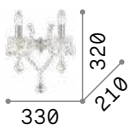

IP20

1,430 Kg / 0,0189 m³
E14 max 2x40W

€ 135

035642 Chrome
035659 Gold

3000 K
470 lm

101224

€ 3,00

P. 218