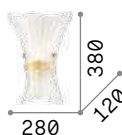

IP20

1,800 Kg / 0,0265 m³

E27 max 1x 60W

€ 78

014630 White

3000 K
430 lm

101279 € 3,00