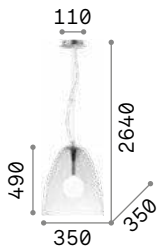

Audi-20

Chrome metal central bulb holder. Blown clear or blend chrome glass diffuser. Steel wire adjustable in length with automatic blocking mechanisms.

LED Bulbs LED E27 8W Globo D125 3000 K included. Cod. **101347/101354**