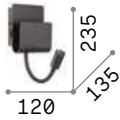

Probe

White or black powder coated aluminum body. Double diffuser: upper diffuser made of acrylic, lower diffuser with flexible arm.

LED LED source 3000 K, 20.000 h life.

ON OFF Lamp with integrated switch.

USB Lamp with integrated USB socket.

■ IP20

0,870 Kg / 0,0020 m³

LED 9W / 700 lm

€ 133

243160 ■ White
237930 ■ Black