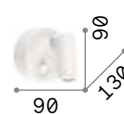

IP20

0,280 Kg / 0,0030 m³
LED 3W / 210 lm

€ 90

142586 ■ White
142579 ■ Black

IP20

0,420 Kg / 0,0023 m³
LED 3W / 210 lm

€ 94

142258 ■ White
142241 ■ Black