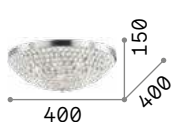

IP20

3,250 Kg / 0,0451 m³
G9 max 5 x 40W

€ 255

059143 Chrome

3000 K
370 lm
209043 € 3,90