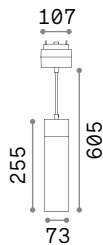

1,080 Kg/0,0056 m³

LED COB CITIZEN UGR <16

Power	Beam	Lumen	CCT	Finish		Code	€
21 W	30°	2650 lm	3000 K	Black		222998	170
		2800 lm	4000 K	Black		223070	170

Cables length 350 mm

LENS

Required	Beam	Code	€
No	15°	223292	7

Light beam: ACCENT