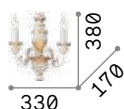

P. 226

Firenze

Resin body with hand modelled metal arms. Hand decorated with gold-leaf and antiqued effect.

■  IP20

2,050 Kg / 0,0405 m³

E14 max 2x40W

€ 135

012902  Antique White