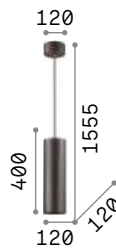

104935 104942 141800 104928 141817 259239 141794 141855 170589