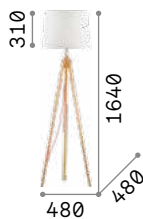

York

Natural wooden tripod stand with metal details. PVC foil shade coated with fabric. Power cable coated with fabric. Available also with white or black shades and frame.

Lamp with integrated switch.

IP20
2,810 Kg / 0,0947 m³
E27 max 1x60W
€ 200

121406 White
121437 Black
089805 Wood

3000 K
1020 lm
101347 € 8,50

Klimt

Natural wood tripod. PVC foil shade covered with fabric, chrome metal support.

Lamp with integrated switch.