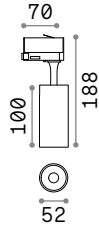

Fox 8W

0,300 Kg/0,0015 m³

LED COB BRIDGELUX Driver ON/OFF included

CRI ≥ 80

Power	Beam	Lumen	CCT	Finish		Code	€
8 W	41°	950 lm	3000 K	White		250410	43
				Black		250403	43
		1050 lm	4000 K	White		271453	43
				Black		271446	43

CRI ≥ 90

Power	Beam	Lumen	CCT	Finish		Code	€
8 W	41°	900 lm	3000 K	White		285368	43 <i>new</i>
				Black		285351	43 <i>new</i>

SINGLE CONNECTION

Required	Driver	Finish		Code	€
No	On/Off	White		170145	24
		Black		170152	24

Light beam: ACCENT