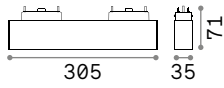

Arca Wide

LED SMD SAMSUNG

Power	Beam	Lumen	CCT	Finish		Code	€
13W	98°	1950 lm	3000 K	Black		222943	90
		2100 lm	4000 K	Black		223025	90

0,410 Kg/0,0025 m³