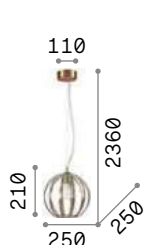

Rondo

Metal frame with antique brass finish. Clear glass sheets diffuser. Steel cable adjustable in length.