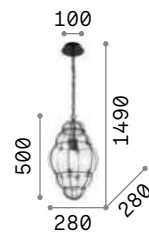

IP20

3,340 Kg / 0,0846 m³
E27 max 1x 42W

€ 154

131795 ■ Black

3000 K
910 lm

119571 € 7,00