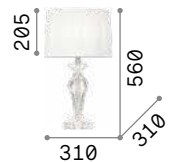

IP20

2,810 Kg / 0,0605 m³
E27 max 1x 60W

€ 250

122885 White

3000 K
900 lm

123899 € 7,00