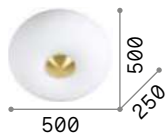

Arizona

Metal frame with satin brass finish. White acid-etched blown glass diffuser with embossed decorative stripes.

LED Bulbs LED GX53 9W 3000 K included.
Cod. **123936**

7,680 Kg / 0,1299 m³
GX53 max 5 x 15W

€ 445

214511 White

3000 K
910 lm

123936 € 6,50