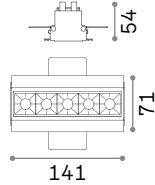

145 x 70 mm
0,390 Kg/0,0013 m³

LED COB OSRAM Driver ON/OFF included

Power	Beam	Lumen	CCT	Finish		Code	€
12,5 W	29°	1100 lm	3000 K	Black		206226	85
		1250 lm	4000 K	Black		267906	85