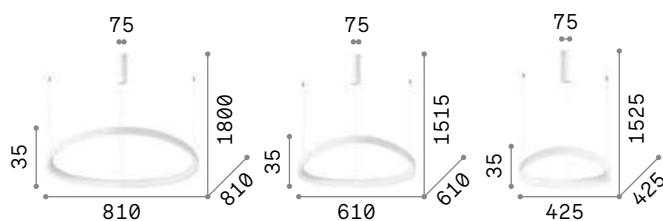

Gemini

Powder coated or plated metal ceiling rose and body. Opal polycarbonate diffuser. Clear PVC electrical cable. Available finishes: white, black or brushed brass.

LED LED source 3000 K, 30.000 h life.