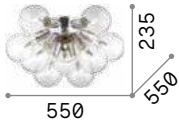

Dea

Chrome metal semi-sphere frame and bulb socket cover. Replaceable LED bulbs.

LED

Bulbs LED E27 2W Globo D125 trasparente 3000 K included.
Cod. **184470**

3,300 Kg / 0,0777 m³
E27 max 10 x 20W

€ 305

074740 Chrome

3000 K
1020 lm

101347 € 8,50

Pauline

Chrome metal frame. Clear blown hand-shaped and chrome glass decorative elements.

LED

Bulbs LED G9 3W 3000 K included.
Cod. **209043**