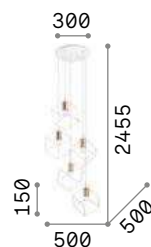

IP20

2,920 Kg / 0,0345 m³
E27 max 5 x 60W

€ 205

237671 ■ White
237664 ■ Black

3000 K
340 lm

101286 € 3,00