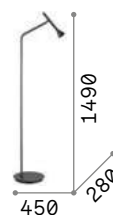

IP20

3,500 Kg / 0,0222 m³
LED 7W / 660 lm

€ 180

- 285337 Nickel new
- 279800 Black new
- 285344 Satin Brass new