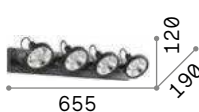

Glim

Total powder painted metal frame available in white or black color. Adjustable diffuser with replaceable bulb.

LED Bulbs LED GU10 13W 3000 K included.
Cod. **189031**

1,850 Kg / 0,0228 m³
GU10 max 4 x 50W

1,270 Kg / 0,0202 m³
GU10 max 4 x 50W

0,890 Kg / 0,0074 m³
GU10 max 2 x 50W

0,480 Kg / 0,0034 m³
GU10 max 1 x 50W

€ 255

€ 235

€ 125

€ 65

229638 White
229645 Black

200217 White
200255 Black

200200 White
200248 Black

200194 White
200231 Black

3000 K
950 lm

3000 K
950 lm

3000 K
950 lm

3000 K
950 lm

189031 € 15,00

189031 € 15,00

189031 € 15,00

189031 € 15,00