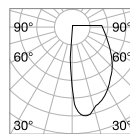

Light beam: ASYMMETRICAL

CRI≥90 12W 30° 1000lm 3000K

CRI≥90 13W 1300lm 3000K