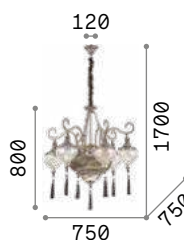

€ 366

206622 Gold

3000 K
470 lm

101224 € 3,00

Harem

Antique brass metal body and embossed ornaments. Cut crystal set octagons. Blown light amber clear glass diffusers with tassels. Velvet chain cover.

IP20

8,550 Kg / 0,2571 m³
E27 max 9 x 60W