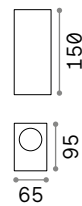

IP44

0,520 Kg / 0,0019 m³
G9 max 2x 15W

€ 52

115320 White
115337 Anthracit.
115344 Black
213354 Coffee

4000 K
390 lm
209036 € 3,90