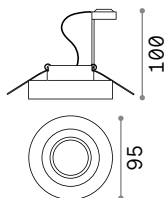

Blues

IP20 GLASS

⌀ 60 mm

0,330 Kg/0,0012 m³

Purchase Qty. 3 pieces

GU10 Not included - Recommended bulb 108292

Power	Finish		Code	€
max 50W	Clear		083254	21
	White		113999	21
	Smoky Grey		113982	21