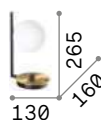

Microphone

White or black powder coated or plated brass metal base and frame. Power cable coated with fabric with integrated switch.

LED Bulbs LED E27 8W Globo D95 3000 K included. Cod. **101323**

ON OFF Lamp with integrated switch.

IP20

0,490 Kg / 0,0042 m³
E27 max 1x 60W

€ 70

232508 White
232485 Black
232546 Brass

3000 K
1120 lm

101323

€ 7,50

P. 476

232508

232485

232546

Birds ^{new}

Varnished metal frame with satin brass decorative disc. White acid-etched blown glass diffusers. PVC cable with switch and plug. Color: matt black with satin brass detail.

LED Bulbs LED G9 3W 3000 K included. Cod. **209043**

ON OFF Lamp with integrated switch.

IP20

0,900 Kg / 0,0163 m³
G9 max 1x 15W

€ 75

273679 Black ^{new}

3000 K
370 lm

209043

€ 3,90

P. 090

P. 309

P. 395

P. 472