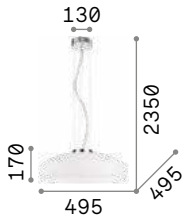

€ 75

174204 ■ Corten

3000 K
900 lm

123899 € 7,00

Aria

White blown acid-etched glass diffuser. Suspension lamps provided with steel wires adjustable in length with automatic devices.

4,080 Kg / 0,0847 m³

E27 max 1x 60W