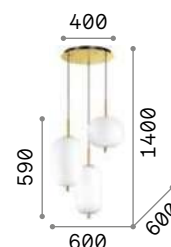

IP20

8,600 Kg / 0,2150 m³
LED 60,2W / 5300 lm

€ 375

224541 White

Blossom

Chrome metal frame and ceiling cup. Clear blown glass diffuser with amber or smoky finish. Clear PVC power cable.

IP20

1,890 Kg / 0,0705 m³
E27 max 1x 60W