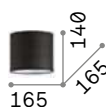

IP20

IP20

0,900 Kg / 0,0063 m³
E27 max 1x60W +
LED 3W / 220 lm

0,370 Kg / 0,0032 m³
E27 max 1x60W

0,023 Kg / 0,0238 m³

0,012 Kg / 0,0180 m³

0,013 Kg / 0,0180 m³

0,011 Kg / 0,0180 m³

€ 105

€ 50

€ 50

€ 25

€ 25

€ 22

- 259819 White
- 259833 Nickel
- 259826 Black
- 259857 Brass

- 259765 White
- 259796 Nickel
- 259772 Black
- 259802 Brass

- 260433 White
- 270005 Black
- 260440 Beige

- 260327 White
- 269986 Black
- 260334 Beige

- 260068 White
- 260075 Black
- 260082 Beige

- 260341 White
- 270036 Black
- 260358 Beige

3000 K
900 lm
123899 € 7,00

3000 K
900 lm
123899 € 7,00