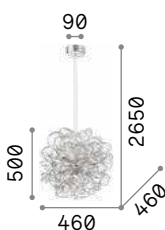

IP20

1,450 Kg / 0,1250 m³
G9 max 8x 40W

€ 403

114811 Silver

3000 K
370 lm

209043 € 3,90