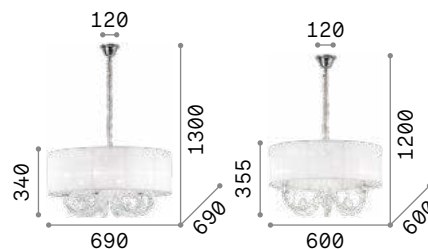

P. 416 P. 463 P. 503

Swan

Chrome metal frame. Hand-shaped blown glass body. Cut crystal decorative elements. Pleated organza shade. Velvet chain cover.

035840

208497

IP20

6,420 Kg / 0,2708 m³
E14 max 6 x 40W