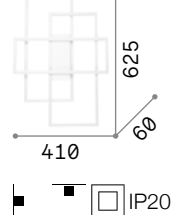

■ ■ □ IP20
1,240 Kg / 0,0264 m³
LED 31W / 2700 lm
€ 255

230726 ■ White
 270661 ■ Black

Karol

Matt white varnished metal body.
Opal colour plastic diffuser.

LED LED source 4000 K, 10.000 h life.

IP20	IP20
3,430 Kg / 0,185 m ³ LED 90W / 8380 lm	2,300 Kg / 0,0901 m ³ LED 74W / 6900 lm
€ 447	€ 330
227832 White	227825 White