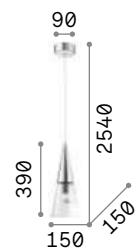

IP20

1,420 Kg / 0,0243 m³
E14 max 1 x 40W

€ 106

017440 Chrome

3000 K
300 lm

101255 € 4,50