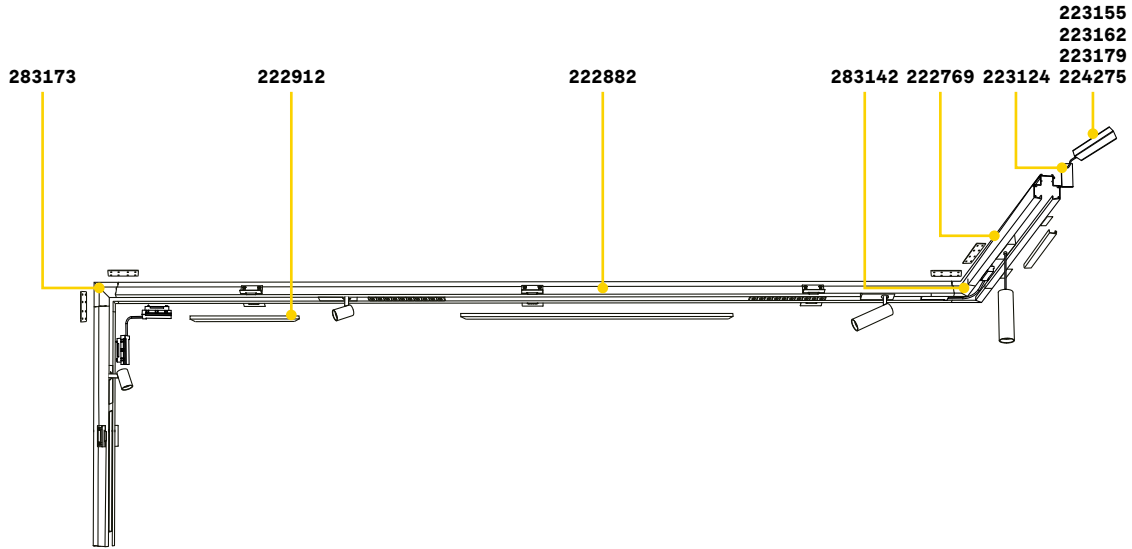

Arca - Recessed

TRACK Kit for profile installation and closing cups included
Maximum length per power source: 25 meters

Length	Weight	Volume	Finish	Code	€
1000 mm	2,90 Kg	0,0269 m³	Black	222769	165
3000 mm	8,70 Kg	0,0617 m³	Black	222882	430

BLINDED CORNER RIGHT - LEFT Optional

Weight	Volume	Finish	Code	€
1,12 Kg	0,0090 m³	Black	283142	125

BLINDED CORNER VERTICAL - HORIZONTAL Optional

Weight	Volume	Finish	Code	€
1,12 Kg	0,0090 m³	Black	283173	125

LINEAR CONNECTOR

ELECTRIFIED END CAP

Required	Cables Length	Measure (L x H x W)	Code	€
Yes - 1 Kit x connection		100 x 18 x 38 mm	254944	22
Yes - 1 Kit x power source max 210 W	380 mm	86 x 80 x 42 mm	223124	20