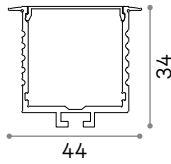

Vision Trim

PROFILE Mounting kit included

Length	Weight	Volume	Finish	Code	€
2000 mm	1,26 Kg	0,0050 m³	White	270487	55
	1,26 Kg	0,0050 m³	Black	270470	55
3000 mm	1,89 Kg	0,0075 m³	White	270500	85
	1,89 Kg	0,0075 m³	Black	270494	85

STRUCTURE CONNECTOR

Required	Code	€
Yes - 1 Kit x connection	271125	4

STRIP LED AND DRIVER Required - Page 814

Recommended Strip LED_{max} 39 W/m