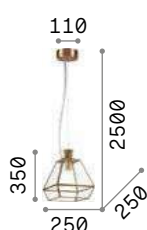

Orangerie

Metal frame with antique brass finish. Clear glass sheets diffuser. Power cable coated with black fabric.

5,000 Kg / 0,1221 m³
E27 max 1x60W

2,200 Kg / 0,0414 m³
E27 max 1x60W

€ 340

€ 240

160085 ■ Ant. Brass

152776 ■ Ant. Brass

3000 K
910 lm
119571 € 7,00

3000 K
910 lm
119571 € 7,00