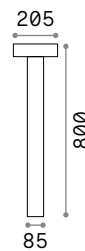

IP44

3,000 Kg / 0,0379 m³
G9 max 4 x 15W

€ 130

153179 ■ White
153162 ■ Anthracit.

4000 K
390 lm
209036 € 3,90