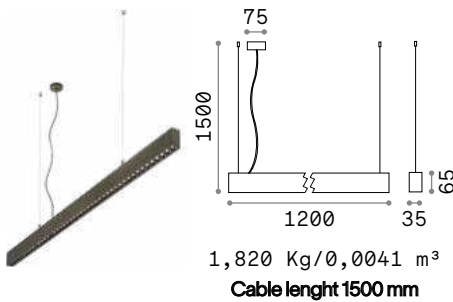

Office

Aluminum linear lamp with direct light for suspended installation. White or black finish available with black reflectors. Integrated LED sources with glare control (UGR < 16); available with 3000 K and 4000 K color temperature; CRI ≥ 80; 30.000 h of life L70B50; protection IP20, insulation class I.

Source	LED SMD	LED life	30.000 h
Power	30W	Insulation class	I
Driver included	On/Off	IP	20
Drivers available	No	Material	Aluminum
CCT	3000 K / 4000 K		
CRI	≥80		
UGR	<16		

UGR

Product with UGR <16.

LED SMD Driver ON/OFF included

Power	Beam	Lumen	CCT	Finish	Code	€
30 W	37°	2800 lm	3000 K	White	271194	165
				Black	271187	165
30 W	37°	3100 lm	4000 K	White	271217	165
				Black	271200	165

Light beam: ACCENT

m	lx	øm
1	6008	0,72
2	1502	1,40
3	668	2,20
4	376	2,90
5	240	3,60

CRI≥80 30W 37° 3100lm 4000K