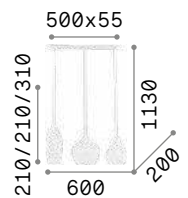

IP20

3,000 Kg / 0,0657 m³
E14 max 3 x 40W

€ 195

111858 White
111865 Smoky Grey

3000 K
420 lm

101217 € 3,00