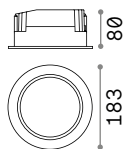

① 160 mm
1,130 Kg/0,0056 m³

LED SMD SAMSUNG Driver PHILIPS ON/OFF included

Power	Beam	Lumen	CCT	Finish	Code	€
30 W	90°	2900 lm	3000 K	White	193540	115
		3150 lm	4000 K	White	193434	115

DIMMABLE DRIVER* Optional

Model	Control	Power	Output	Measure (LxHxW)	Code	€
Basic 10 W	1-10V	12 W	300 mA	150 x 43 x 29 mm	218823	28
	DALI/Push	10 W	300 mA	130 x 43 x 30 mm	220772	105
Basic 15 W	1-10V	15 W	450 mA	150 x 43 x 29 mm	218830	28
	DALI/Push	17 W	450 mA	130 x 43 x 30 mm	220796	110
Basic 20 W	DALI/Push	25 W	700 mA	130 x 43 x 30 mm	220789	120
Basic 30 W	1-10V	31 W	900 mA	150 x 43 x 29 mm	218854	38
	DALI/Push	45 W	900 mA	150 x 43 x 30 mm	220802	130

Light beam: **WIDE**