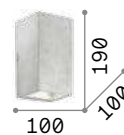

■ □ IP20

1,260 Kg / 0,0060 m³
GU10 max 2 x 15W

€ 86

141275 ■ Concrete

💡 3000 K
480 lm

108292 € 4,50