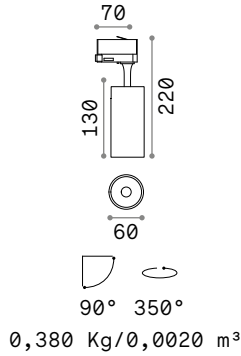

Fox 15W

LED COB BRIDGELUX Driver ON/OFF included

CRI ≥ 80

Power	Beam	Lumen	CCT	Finish	Code	€
15 W	41°	1500 lm	3000 K	White	250434	49
				Black	250427	49
		1600 lm	4000 K	White	267784	49
				Black	267777	49

CRI ≥ 90

Power	Beam	Lumen	CCT	Finish	Code	€
15 W	41°	1450 lm	3000 K	White	285382	49 <i>new</i>
				Black	285375	49 <i>new</i>

SINGLE CONNECTION

Required	Driver	Finish	Code	€
No	On/Off	White	170145	24
		Black	170152	24

Light beam: ACCENT

m	lx	Øm
1	3204	0,80
2	801	1,60
3	356	2,40
4	200	3,20
5	128	4,00

CRI ≥ 80 15W 41° 1500lm 3000K