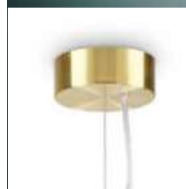

2,970 Kg / 0,1290 m³
E27 max 1x60W

€ 225

197920 White

3000 K
900 lm

123899 € 7,00

Nemo Plus

Chrome frame. Blown glass diffuser with shaded chrome finish. Steel cable adjustable in length by automatic blocking cable mechanism.