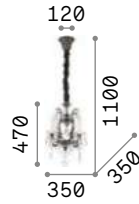

IP20

3,800 Kg / 0,0643 m³
E14 max 4 x 40W

€ 330

166544 Rust

3000 K
470 lm

101224 €3,00