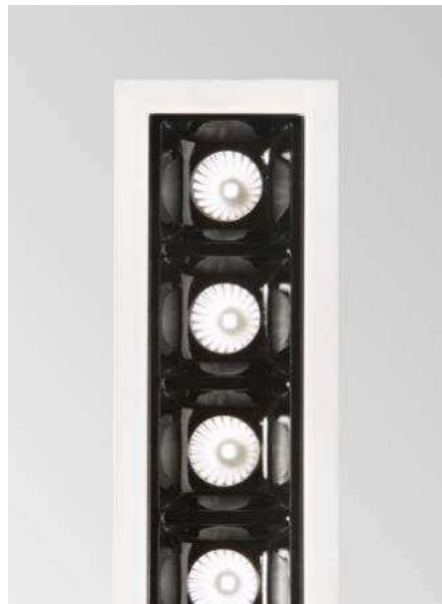

Lika Trimless

75 x 70 mm
0,220 Kg/0,0006 m³

LED COB OSRAM Driver ON/OFF included

Power	Beam	Lumen	CCT	Finish		Code	€
6 W	29°	440 lm	3000 K	Black		206202	52
		500 lm	4000 K	Black		267890	52

145 x 70 mm
0,390 Kg/0,0013 m³

LED COB OSRAM Driver ON/OFF included

Power	Beam	Lumen	CCT	Finish		Code	€
12,5 W	29°	1100 lm	3000 K	Black		206226	85
		1250 lm	4000 K	Black		267906	85

278 x 70 mm
0,720 Kg/0,0023 m³

LED COB OSRAM Driver ON/OFF included

Power	Beam	Lumen	CCT	Finish		Code	€
21 W	29°	2200 lm	3000 K	Black		206240	137
		2500 lm	4000 K	Black		267913	137

DIMMABLE DRIVER* Optional

Model	Control	Power	Output	Measure (LxHxW)	Code	€
Lika 6 W	DALI	10 W	700 mA	135 x 30 x 20 mm	267982	51
Lika 12,5 W	DALI	12 W	700 mA	135 x 30 x 20 mm	267999	51
Lika 21 W	DALI/Push	25 W	600 mA	167 x 41 x 32 mm	268002	94

Light beam: ACCENT

m	lx	øm
1	2786	0,58
2	696	1,16
3	309	1,74
4	174	2,32
5	111	2,90

CRI≥90 12,5W 29° 1100lm 3000K

* The dimmable power supplies must be ordered in concomitance with the product and will be included inside the fittings by replacing the on-off power supply.