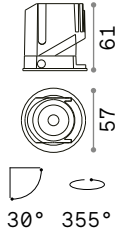

Bento - Source

0,180 Kg/0,0003 m³

LED COB CITIZEN Required - Driver TRIDONIC ON/OFF included

Power	Beam	Lumen	CCT	Finish	Code	€
9W	36°	850lm	3000K	Black	279596	40 new

DIMMABLE DRIVER* Optional

	Power	Output	Measure (LxHxW)	Code	€
1-10V	12W	250 mA	122x40x25 mm	287843	40 new
DALI/Push	20W	250 mA	120x51x29 mm	287850	65 new