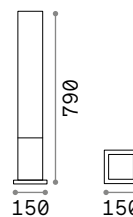

IP44

2,670 Kg / 0,0268 m³
GX53 max 1x15W

€ 120

142999 White
135762 Anthracit.
213088 Coffee

4000 K
1000 lm
154008 € 6,50