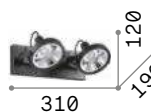

Glim

Total powder painted metal frame available in white or black color. Adjustable diffuser with replaceable bulb.

LED Bulbs LED GU10 13W 3000 K included.
Cod. **189031**

1,850 Kg / 0,0228 m³
GU10 max 4 x 50W

1,270 Kg / 0,0202 m³
GU10 max 4 x 50W

0,890 Kg / 0,0074 m³
GU10 max 2 x 50W

0,480 Kg / 0,0034 m³
GU10 max 1 x 50W

€ 255

€ 235

€ 125

€ 65

229638 White
229645 Black

200217 White
200255 Black

200200 White
200248 Black

200194 White
200231 Black

3000 K
950 lm

3000 K
950 lm

3000 K
950 lm

3000 K
950 lm

189031 € 15,00

189031 € 15,00

189031 € 15,00

189031 € 15,00