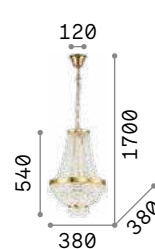

5,100 Kg / 0,1175 m³
G9 max 6 x 40W

€ 650

033532 Chrome
114729 Gold

3000 K
370 lm

209043 € 3,90