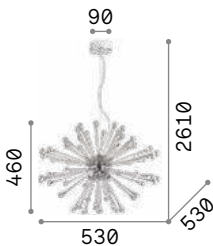

111957 White

3000 K
370 lm

209043

€ 3,90

Pauline

Chrome metal frame. Blown hand-shaped glass decorative elements. Suspension lamps provided with steel cables adjustable in length.

LED Bulbs LED G9 3W 3000 K included.
Cod. **209043**