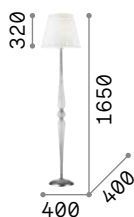

Lamp with integrated switch.

5,040 Kg / 0,1879 m³
E27 max 1x60W

€ 310

035369 Clear

101354 € 8,50

Opera

Chrome frame. PVC foil shade covered with metallic filaments. Cut crystal pendants.

Lamp with integrated switch.