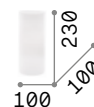

IP20

0,730 Kg / 0,0082 m³
E27 max 1x60W

€ 45

044606 White

3000 K
340 lm

101286 € 3,00