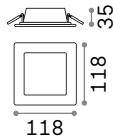

① 100 x 100 mm

0,270 Kg/0,0012 m³

LED SMD AND DRIVER Included

Power	Beam	Lumen	CCT	Finish	Code	€
10 W	110°	890 lm	3000 K	White	123981	22