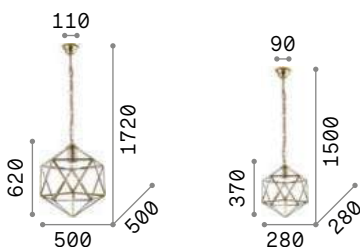

Deca

Metal frame with antique brass finish. Diffuser made of transparent glass sheets which can be opened to change the bulb.

IP20

6,720 Kg / 0,2288 m³
E27 max 1x60W

€ 379

168869 Ant. Brass

2200 K
480 lm

151724 € 9,90

IP20

2,580 Kg / 0,0589 m³
E27 max 1x60W

€ 202

168852 Ant. Brass

2200 K
500 lm

151717 € 8,90