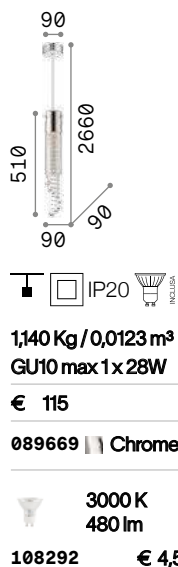

Gocce

Chrome metal frame. Tubular Pyrex glass diffuser. Octagonal decorative elements and cut crystal drops. Power cables adjustable in length.

LED Bulbs LED GU10 5W 3000 K included.
Cod. **108292**