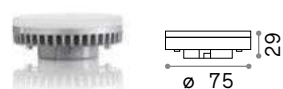

Lamp socket	Power	Flux	CCT	CRI	Dimmable	Life	Min Qty.	Code	€
GX53	7W	560 lm	3000 K	80		25.000 h	10	101385	6,70
GX53	7W	600 lm	4000 K	80		25.000 h	10	253404	6,70
GX53	9W	910 lm	3000 K	80		25.000 h	10	123936	6,50
GX53	9W	760 lm	3000 K	80	TRIAC	25.000 h	10	252551	9,90
GX53	9W	1000 lm	4000 K	80		25.000 h	10	154008	6,50
GX53	9W	800 lm	4000 K	80	TRIAC	25.000 h	10	252568	9,90
GX53	9W	760 lm	3000 K	90		25.000 h	10	288383	6,50 new