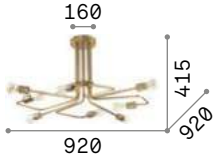

3,400 Kg / 0,1012 m³
G9 max 9 x 40W

€ 483

093505 Chrome

3000 K
370 lm

209043 € 3,90

Triumph

Metal base, arms and bulb socket cover with matt black or antiqued brass finishes.

IP20