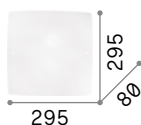

IP20

1,120 Kg / 0,0189 m³
E27 max 2x60W

€ 42

044279 White

101286 3000 K
340 lm

101286 € 3,00

Ocean

Diffuser composed of two glass sheets: the back one with mirror edge and frosted in the middle, the front one with decorative serigraph and glass buttons.