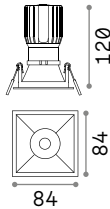

Game Square

75 x 75 mm
0,270 Kg/0,0011 m³

LED COB CREE Driver ON/OFF included - CRI ≥80

Power	Beam	Lumen	CCT	Finish		Code	€
11W	36°	830 lm	2700 K	White	+ □	285443	41 <i>new</i>
		1000 lm	3000 K	White	+ □	192376	41
				Black	+ ■	192352	41