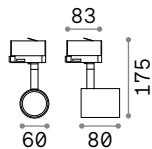

0,250 Kg/0,0016 m³

GU10 Not included - Recommended bulb 108292

Power	Finish		Code	€
max 50W	White		229706	40
	Black		229720	40
	Satin Brass		269634	40 new