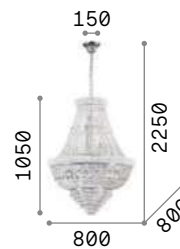

IP20

20,000 Kg / 0,7875 m³
E14 max 24 x 40W

€ 1500

243597 Chrome
243528 Brass

3000 K
470 lm

101224 € 3,00