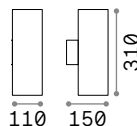

■ $\oplus$ IP54

1,350 Kg / 0,0071 m³
E27 max 2 x 60W

€ 65

- 092300 ■ White
- 033020 ■ Aluminum
- 163604 ■ Grey
- 236858 ■ Anthracit.
- 092317 ■ Black
- 163611 ■ Coffee

4000 K
600 lm
151960 € 2,50