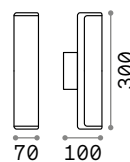

Powder painted casted aluminum body. Opal color plastic diffuser. Available finishes: anthracite or coffee.

LED LED source 3000/4000 K, 25.000 h life.

■ IP44

0,590 Kg / 0,0027 m³
LED 10,2W / 1020/1130 lm