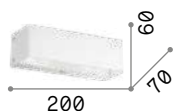

Flash

Metal frame with corten effect or white matt varnished. Upward and downward light emission.

LED Bulbs LED G9 3W 3000 K included.
Cod. 209043

0,360 Kg / 0,0012 m³
G9 max 2 x 40W

€ 55

095288 White