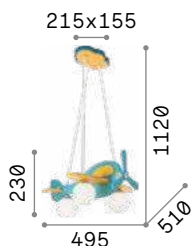

Avion

Matt painted wooden body and ceiling cup. Chrome metal details. Blown and acid-etched white glass diffusers.

IP20

2,440 Kg / 0,0618 m³

E14 max 3x 40W

€ 165

136325 Blue

136318 Red

3000 K
420 lm

101217 € 3,00