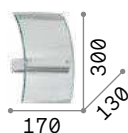

Audi-B

Chrome metal frame. Diffuser made of 10 mm thick transparent glass sheet. Up-and-down light emission.

LED Bulbs LED R7s 6W 78 mm
3000 K included. Code **189109**