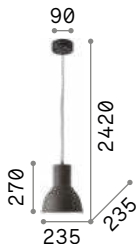

0,790 Kg / 0,0206 m³

E27 max 1x60W

€ 55

137681 ■ Dark Grey

101330 € 8,00