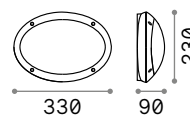

Maddi

High performance resin body and diffuser: resistant to corrosion caused by both atmospheric agents and chemical fertilizers, colors stabilized during UV rays treatment, thermal shock resistance from -60° to +90°C.

096735

096728

0,800 Kg / 0,0109 m³
E27 max 1x 23W

0,800 Kg / 0,0109 m³
E27 max 1x 23W

€ 21

€ 21

096711 ■ White
096704 ■ Black

096735 ■ White
096728 ■ Black

4000 K
1000 lm
151991 € 2,50

4000 K
1000 lm
151991 € 2,50