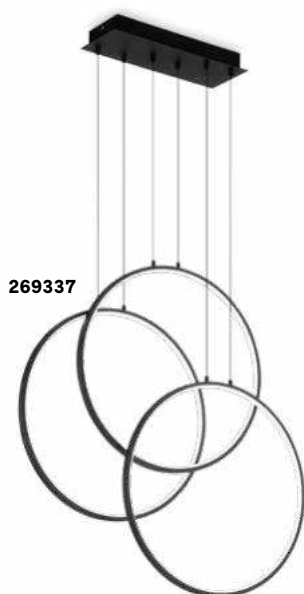

Frame

Matt white or black varnished metal base and frame. Opal colour plastic diffusers. Adjustable in length cables. Direct light emission.

LED LED source 3000 K, 30.000 h life.

269337