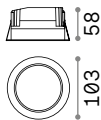

Basic Accent

① 90 mm
0,400 Kg/0,0017 m³

LED COB PHILIPS Driver PHILIPS ON/OFF included

Power	Beam	Lumen	CCT	Finish	Code	€
10 W	45°	1000 lm	3000 K	White	193458	55
		1100 lm	4000 K	White	193359	55