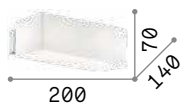

Box

Chrome metal frame. Blown acid-
etched overlay glass diffuser. White
inside and colored outside.

LED Bulbs LED G9 3W 3000 K included.
Cod. **209043**

0,660 Kg / 0,0100 m³

G9 max 2 x 40W

€ 70

009537 White

009513 Black

209043 € 3,90