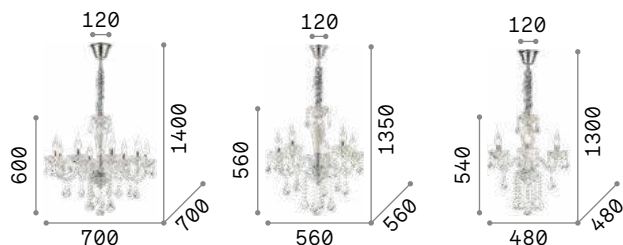

Tiepolo

Blown and hand finished glass chandelier with chrome metal details. Crystal pendants composed of octagons and drops. Velvet chain cover.