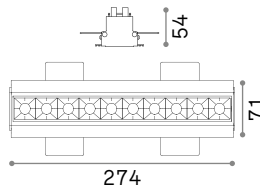

278 x 70 mm
0,720 Kg/0,0023 m³

LED COB OSRAM Driver ON/OFF included

Power	Beam	Lumen	CCT	Finish		Code	€
21 W	29°	2200 lm	3000 K	Black		206240	137
		2500 lm	4000 K	Black		267913	137

DIMMABLE DRIVER* Optional

Model	Control	Power	Output	Measure (LxHxW)	Code	€
Lika 6 W	DALI	10 W	700 mA	135 x 30 x 20 mm	267982	51
Lika 12,5 W	DALI	12 W	700 mA	135 x 30 x 20 mm	267999	51
Lika 21 W	DALI/Push	25 W	600 mA	167 x 41 x 32 mm	268002	94

Light beam: ACCENT

m	lx	øm
1	2786	0,58
2	696	1,16
3	309	1,74
4	174	2,32
5	111	2,90

CRI≥90 12,5W 29° 1100lm 3000K

* The dimmable power supplies must be ordered in concomitance with the product and will be included inside the fittings by replacing the on-off power supply.