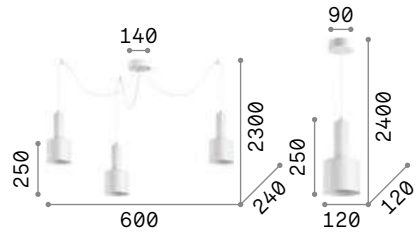

Holly

Metal ceiling rose and diffusers with brushed brass finish or powder coated with white or black finish. Power cables coated with fabric.