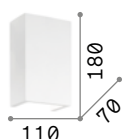

Flash

Metal frame with corten effect or white matt varnished. Upward and downward light emission.

LED Bulbs LED G9 3W 3000 K included.
Cod. 209043

0,360 Kg / 0,0012 m³
G9 max 2 x 40W

€ 55

095288 White

0,200 Kg / 0,0005 m³
G9 max 1 x 40W

€ 30

095264 White
169118 Corten

209043 € 3,90

209043 € 3,90

Flash Gesso

Enameled metal base. Total gypsum body. Double light emission: upward and downward.

Item suitable for painting and varnishing.

0,710 Kg / 0,0049 m³
G9 max 1 x 40W

€ 45

214689 White

209043 € 3,90

0,770 Kg / 0,0024 m³
G9 max 1 x 40W

€ 43

214672 White

209043 € 3,90

0,950 Kg / 0,0034 m³
G9 max 1 x 40W

€ 40

214696 White

209043 € 3,90