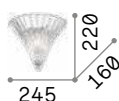

IP20

1,200 Kg / 0,0184 m³

E14 max 1x 40W

€ 85

013060 Clear

013046 Gold

3000 K
470 lm

101224 € 3,00