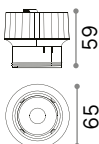

0,150 Kg/0,0030 m³

LED COB CITIZEN Required - Driver TRIDONIC ON/OFF included

Power	Beam	Lumen	CCT	Finish	Code	€
10W	35°	1150 lm	2700 K	Black	208541	59
		1250 lm	3000 K	Black	208558	59
		1300 lm	4000 K	Black	208565	59

DIMMABLE DRIVER* Optional

	Power	Output	Measure (LxHxW)	Code	€
1-10V	10 W	250 mA	135 x 20 x 30 mm	216317	22
DALI/Push	17 W	250 mA	130 x 30 x 43 mm	216027	97