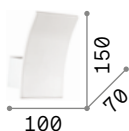

Fix

Matt white metal frame. Light diffuser-expander made of 6 mm-thick aluminum sheet. Integrated LED sources.

LED LED source 3000 K, 20.000 h life.

■ □ IP20

0,390 Kg / 0,0050 m³

LED 5W / 420 lm

€ 85

117867 ■ White