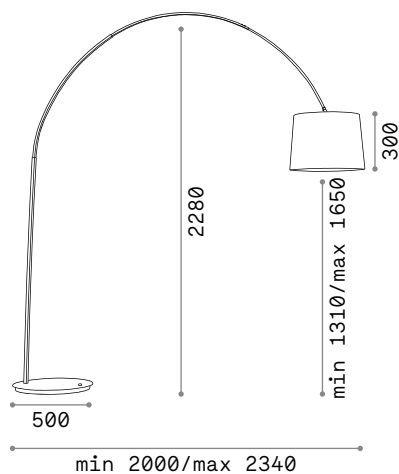

IP20

12,00 Kg / 0,0856 m³
E27 max 1x60W

€ 545

286686 ■ White
286662 ■ Chrome
286679 ■ Black

0,430 Kg / 0,0708 m³

€ 65

046723 ■ White
041742 ■ Chrome
046471 ■ Black

3000 K
1020 lm

101347 € 8,50