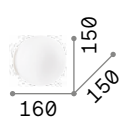

■ ■ □ IP20

0,380 Kg / 0,0115 m³
G9 max 1x 15W

€ 40

059808 White

3000 K
370 lm

209043 € 3,90

P. 156

P. 280

P. 441