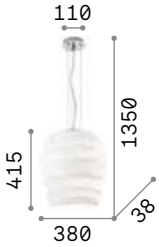

3,390 Kg / 0,0871 m³
E27 max 1x60W

€ 249

001814 ■ White
001821 ■ Grey

3000 K
900 lm

101354 € 8,50

Karma

Chrome metal frame. White coated and acid-etched blown glass diffuser. Steel wires adjustable in length with automatic blocking mechanisms.