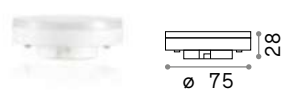

Lamp socket	Power	Flux	CCT	CRI	Dimmable	Life	Min Qty.	Code	€
GX53	7W	560 lm	3000 K	80		25.000 h	10	101385	6,70
GX53	7W	600 lm	4000 K	80		25.000 h	10	253404	6,70
GX53	9W	910 lm	3000 K	80		25.000 h	10	123936	6,50
GX53	9W	760 lm	3000 K	80	TRIAC	25.000 h	10	252551	9,90
GX53	9W	1000 lm	4000 K	80		25.000 h	10	154008	6,50
GX53	9W	800 lm	4000 K	80	TRIAC	25.000 h	10	252568	9,90
GX53	9W	760 lm	3000 K	90		25.000 h	10	288383	6,50 new