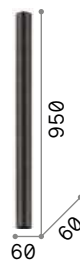

Look new

Turned aluminum fixing base.
White, black or satin brass powder coated metal cylindrical diffuser.

LED Bulbs LED GU10 5W 3000 K included.
Cod. **108292**

3,070 Kg / 0,0061 m³
GU10 max 1x28W

€ 78

259260 ■ White new
259277 ■ Black new

108292 € 4,50