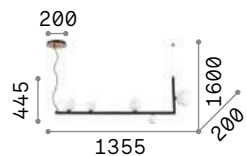

IP20

2,750 Kg / 0,1353 m³
G9 max 5 x 15W

€ 250

273648 ■ Black new

3000 K
370 lm

209043

€ 3,90