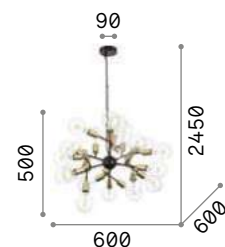

3000 K
430 lm

101279 € 3,00

P. 396

Spark

Matt black varnished metal ceiling rose and frame and plated bulb holders. Power cable coated with fabric.

IP20

3,000 Kg / 0,0885 m³
E27 max 24 x 25W

€ 436