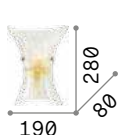

IP20

1,080 Kg / 0,0112 m³

E14 max 1x 40W

€ 54

014623 White

3000 K
480 lm

101200 € 3,00