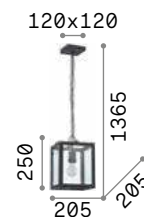

IP20

2,600 Kg / 0,0281m³
E27 max 1 x 60W

€ 132

092850 ■ Black

2200 K
440 lm

151694 € 7,00

P. 394