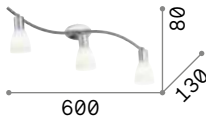

Snake

Chrome metal frame. Adjustable body. White acid-etched blown glass diffuser.

IP20

0,980 Kg / 0,0096 m³
E14 max 3x 40W

€ 65

002774 Chrome

IP20

0,380 Kg / 0,0029 m³
E14 max 1x 40W

€ 25

002705 Chrome