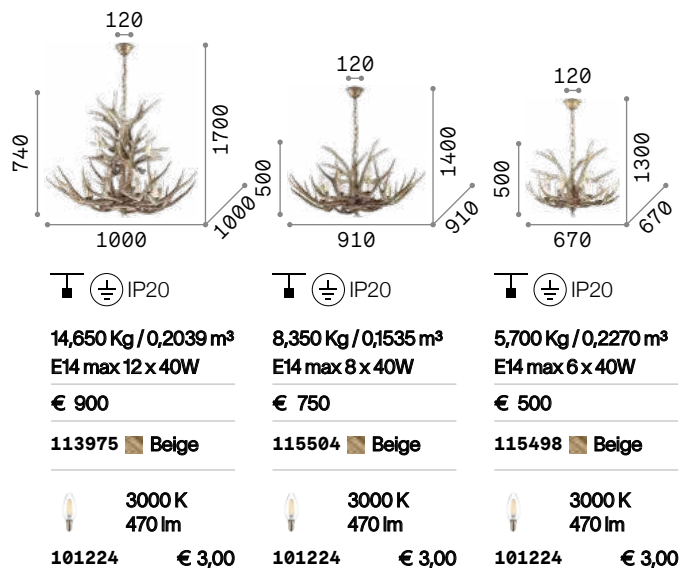

P. 420

P. 460