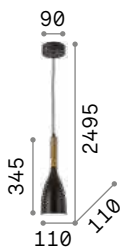

Manhattan

Metal ceiling rose and diffuser with matt white or black varnish finish and natural wood detail. Power cable coated with fabric.