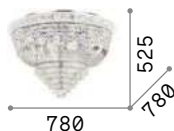

9,780 Kg / 0,0984 m³
G9 max 7 x 15W

€ 564

241296  Gold

 **3000 K**
370 lm

209043 € 3,90

Dubai

Metal frame with chrome or brass finish. Decorative elements composed of transparent cut crystals pearls, octagons and prisms.