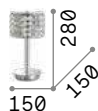

Roma

Chrome metal frame and details. Square-shaped crystal elements on sides and sandblasted bottom glass sheet.

LED

Bulbs LED G9 3W 3000 K included.
Cod. **209043**

**ON
OFF**

Lamp with integrated switch.