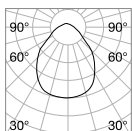

m	lx	øm
1	2945	1,90
2	736	3,80
3	327	5,60
4	184	7,50
5	116	9,40