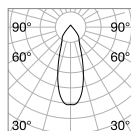

m	lx	0m
1	4671	0,64
2	1168	1,28
3	519	1,93
4	292	2,57
5	187	3,21