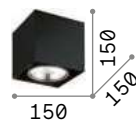

1,420 Kg / 0,0068 m³
GU10 max 1x 50W

€ 88

140933 White
243931 Black

3000 K
950 lm

189031 € 15,00