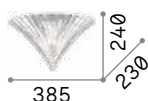

Santa

Hand-crafted and blown clear glass chandelier. Chrome metal details. Gold model available with grit on the glass.

IP20

2,900 Kg / 0,0380 m³

E14 max 1x 40W

€ 195

087368 Clear

087375 Gold

3000 K
470 lm

101224 € 3,00