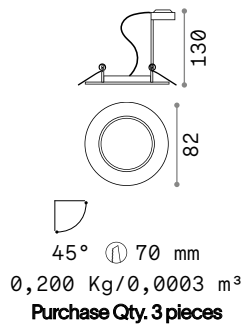

Swing

IP20 ZINC

GU10 Not included - Recommended bulb 108292

Power	Finish		Code	€
max 50W	White		083179	11
	Ant. Brass		083186	11
	Chrome		083131	11
	Black		243825	11
	Nickel		083148	11