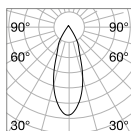

m	lx	0m
1	1768	0,66
2	442	1,32
3	196	1,97
4	111	2,63
5	71	3,29