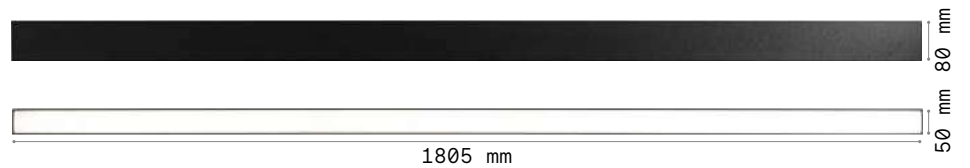

Fluo Wide 1800