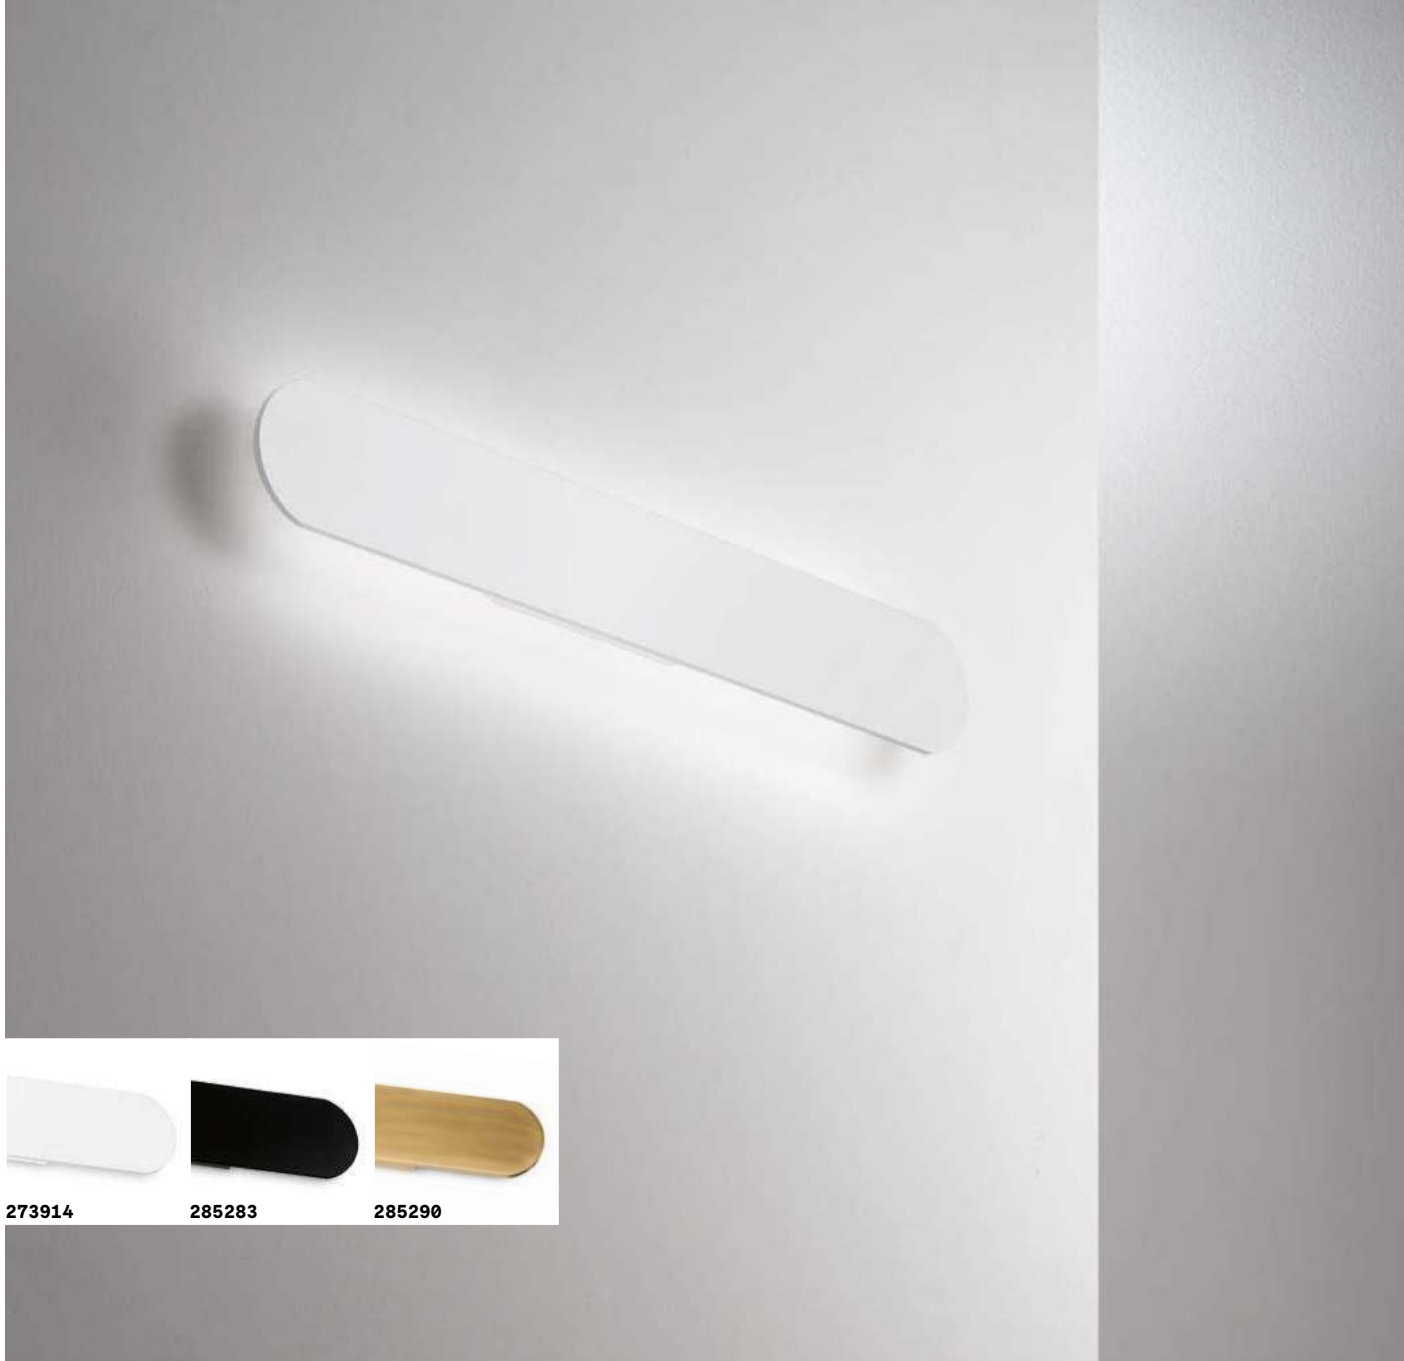

273914

285283

285290

Echo ^{new}

Powder coated or plated total aluminum base and diffuser. Indirect light emission. Colors: white, black, satin brass.

LED LED source 3000 K, 50.000 h life.

■ IP20

0,930 Kg / 0,0051 m³
LED 30W / 2850 lm

€ 140

■ IP20

0,640 Kg / 0,0032 m³
LED 20W / 2000 lm

€ 120

273945		White	<i>new</i> 273914		White	<i>new</i>
285306		Black	<i>new</i> 285283		Black	<i>new</i>
285313		Satin Brass	<i>new</i> 285290		Satin Brass	<i>new</i>