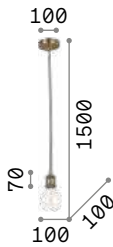

Frida

Metal ceiling cup and bulb socket cover with plated or matt varnish finish. Power cable coated with black fabric.

0,320 Kg / 0,0015 m³
E27 max 1x 60W

€ 33

- 139432 Chrome
- 139425 Black
- 122106 Copper
- 122083 Ant. Brass

- 2200 K
  500 lm
- 151717 € 8,90 [P. 393](#)