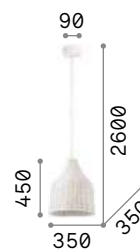

0,460 Kg / 0,0622 m³
E27 max 1x 60W

€ 155

159256 White
159812 Wood

3000 K
1020 lm

101347

€ 8,50