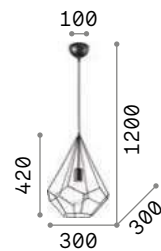

IP20

0,720 Kg / 0,0480 m³
E27 max 1x60W

€ 165

200897 White
148175 Black

2200 K
440 lm
151694 € 7,00