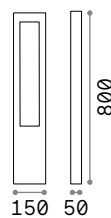

IP44

1,150 Kg / 0,0092 m³
G9 max 1x 15W

€ 162

136035 White
136042 Grey
136028 Anthracit.
136059 Black
213361 Coffee

4000 K
390 lm
209036 € 3,90