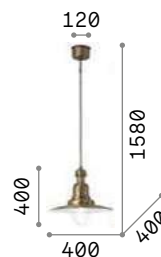

IP20

2,370 Kg / 0,0464 m³
E27 max 1x60W

€ 235

005041 ■ Ant. Brass

3000 K
910 lm

119571 € 7,00

Sailor

Dome-shaped metal frame with antique brass or copper finish and white enamel inside. Blown glass diffuser with rustic effect.