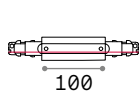

MAIN CONNECTOR MIDDLE

0,129 Kg/0,0004 m³

246581	€ 25
246574	€ 25