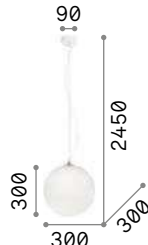

Boa

Matt white or black varnished metal frame. Power cable coated with fabric of 12 meter length with 6 cable holders. Blown acid-etched white glass diffuser.

IP20

2,900 Kg / 0,0726 m³
E27 max 1x60W

€ 135

160863 White
160856 Black

3000 K
900 lm

123899 € 7,00

Mapa Riga

White metal frame. White spherical shape blown glass diffuser with painted decoration. Steel cables adjustable in length.

IP20

5,390 Kg / 0,2254 m³
E27 max 1x60W

€ 335

161365 White

3000 K
910 lm

119571 € 7,00

IP20

3,620 Kg / 0,1215 m³
E27 max 1x60W

€ 235

161372 White

3000 K
910 lm

119571 € 7,00

IP20

1,920 Kg / 0,0630 m³
E27 max 1x60W

€ 125

161389 White

3000 K
910 lm

119571 € 7,00