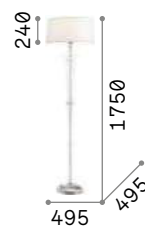

IP20

8,480 Kg / 0,2518 m³
E27 max 1x60W

€ 450

142616 White

3000 K
900 lm

101354 € 8,50