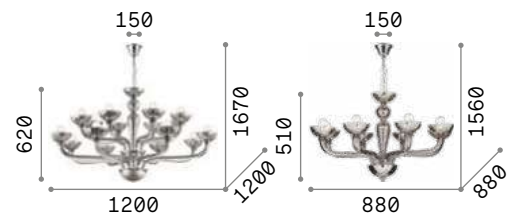

3000 K
480 lm

3000 K
480 lm

101200 € 3,00

101200 € 3,00

Casanova

Blown and hand finished glass chandelier with chrome metal socket covers and details. Available in clear, white or smoky grey.

IP20

15,960 Kg / 0,2445 m³
E14 max 16 x 40W