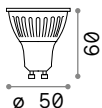

Bulbs GU10

Lamp socket	Power	Flux	CCT	CRI	Beam	Dimm.	Life	Min Qty.	Code	€
GU10	5W	480 lm	3000 K	80	31°		15.000 h	10	108292	4,50
GU10	5W	470 lm	3000 K	80	31°	TRIAC	15.000 h	10	266251	4,50 <i>new</i>
GU10	5W	500 lm	4000 K	80	31°		15.000 h	10	253497	4,50
GU10	5W	500 lm	4000 K	80	31°	TRIAC	15.000 h	10	285566	4,50 <i>new</i>
GU10	7W	630 lm	3000 K	80	41°		25.000 h	10	123943	4,50
GU10	7W	670 lm	3000 K	80	47°	TRIAC	25.000 h	10	288239	5,90 <i>new</i>
GU10	7W	720 lm	4000 K	80	41°		25.000 h	10	224367	4,50
GU10	7W	540 lm	3000 K	90	47°		25.000 h	10	288222	9,00 <i>new</i>
GU10	7W	560 lm	3000 K	80	108°		25.000 h	10	101378	9,00
GU10	7W	630 lm	4000 K	80	108°		25.000 h	10	117652	9,00
GU10	8W	800 lm	3000 K	80	32°		25.000 h	10	189062	9,00
GU10	8W	840 lm	4000 K	80	32°		25.000 h	10	270975	9,00

108292

101378

189062