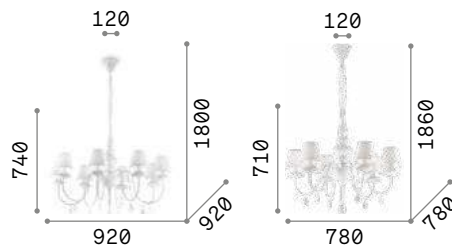

IP20

6,820 Kg / 0,1975 m³
E14 max 8 x 40W

€ 500

035574 ■ White
111896 ■ Black

3000 K
370 lm

101231 € 3,00

IP20

4,800 Kg / 0,1451 m³
E14 max 6 x 40W

€ 400

035581 ■ White
111872 ■ Black

3000 K
370 lm

101231 € 3,00