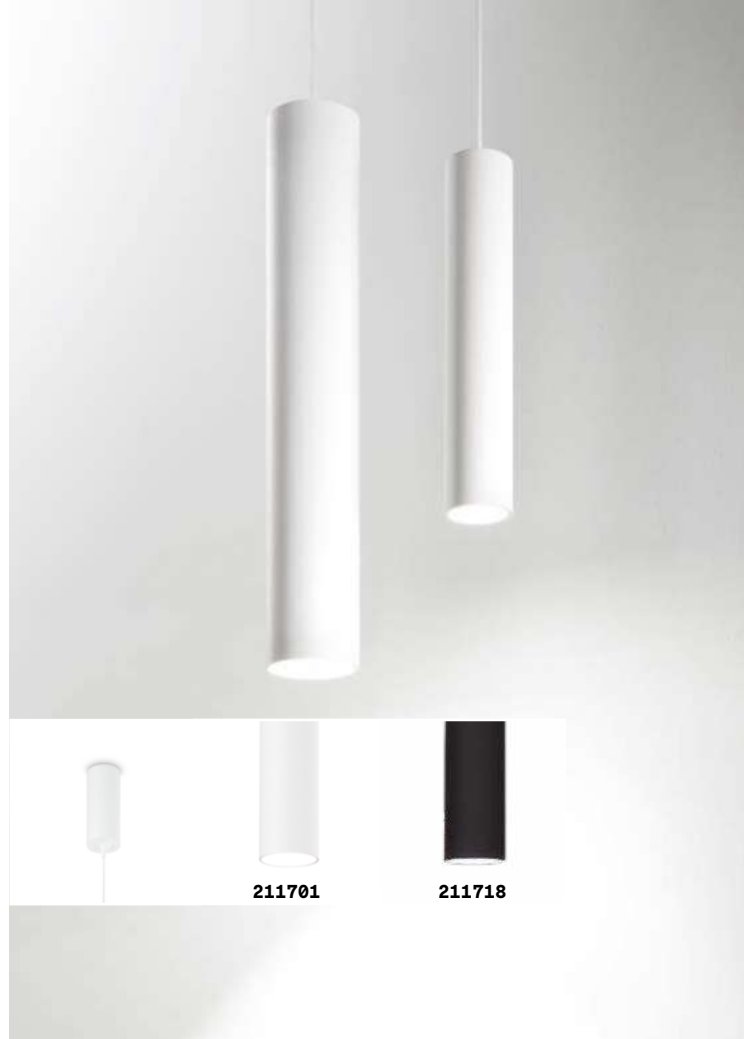

Tube

White or black powder coated aluminum ceiling cup and body. Power cable coated with fabric. Integrated LED light emission.

LED Led source 3000 K, 35.000 h life.

IP20

0,960 Kg / 0,0073 m³
LED 9W / 1200 lm

€ 184

211701 ■ White
211718 ■ Black

IP20

0,680 Kg / 0,0048 m³
LED 9W / 1200 lm

€ 129

211459 ■ White
211466 ■ Black