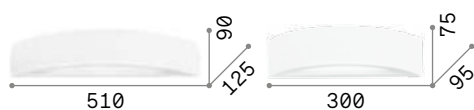

Soda

White chalk body. White enamel coated frame. Frosted clear glass bottom diffuser. Up-and-down light emission.

Item suitable for painting and varnishing.

■ IP20

2,630 Kg / 0,0154 m³
E14 max 2x 40W

€ 90

105727 White

3000 K
420 lm

101217 € 3,00

■ IP20

1,100 Kg / 0,0068 m³
E14 max 1x 40W

€ 57

105710 White

3000 K
420 lm

101217 € 3,00