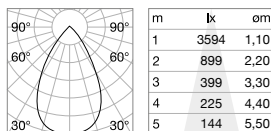

CRI≥90 25W 20-55° 3200lm 3000K