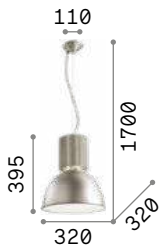

Hangar

Anodized aluminum body and diffuser. Enamelled white inside. Power cable adjustable in length.

1,800 Kg / 0,0442 m³
E27 max 1x60W

€ 178

100326 ■ Aluminum
100333 ■ Black

3000 K
900 lm

101354 € 8,50