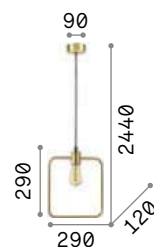

IP20

0,610 Kg / 0,0100 m³
E27 max 1x70W

€ 106

207858 Brass

2200 K
500 lm
151717 € 8,90