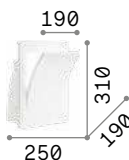

Foglio

Popup recessed item. Total gypsum body. Indirect light emission.

■ Item suitable for painting and varnishing.

■ ⊕ IP20

4,000 Kg / 0,0292 m³

E14 max 1x 40W

€ 90

150581 ■ White

101217 € 3,00