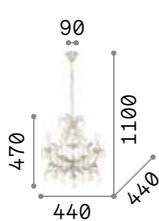

IP20

2,300 Kg / 0,0851 m³
E14 max 5 x 40W

€ 230

100272 Ant. White

3000 K
470 lm

101224 €3,00