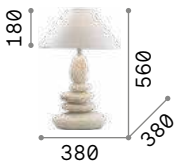

101217 € 3,00

Dolomiti

Body composed of enameled ceramic elements. Metal details with satin nickel finishing. PVC foil shade covered with beige linen-like fabric.

Lamp with integrated switch.

■ □ IP20

4,620 Kg / 0,1108 m³
E27 max 1x 60W