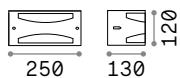

Rex-3

Powder coated die-cast aluminum body available in different colors: anthracite or white. White acrylic diffuser.