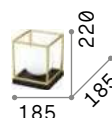

IP20

1,320 Kg / 0,0199 m³
E14 max 1x 40W

€ 111

251127 Brass

3000 K
420 lm

101217 € 3,00