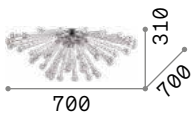

3000 K
1020 lm

101347 € 8,50

Pauline

Chrome metal frame. Clear blown hand-shaped and chrome glass decorative elements.

LED

Bulbs LED G9 3W 3000 K included.
Cod. **209043**

3,500 Kg / 0,0380 m³
G9 max 5 x 40W