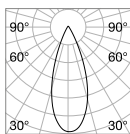

CRI≥90 9W 35° 1000lm 3000K

		Required	Beam	Finish		Code	€
	LENS	No	20°	Clear		211763	6
			55°	Clear		211770	6
	FILTER HONEYCOMB	No		Black		208671	6
	FILTER ELLIPTICAL	No		Clear		208688	6
	GU10 ADAPTOR WITH LAMPHOLDER INCLUDED - IP20	No		White		208640	14
				Black		208657	14

Light beam: ACCENT

m	lx	øm
1	1653	0,72
2	413	1,44
3	184	2,16
4	103	2,88
5	66	3,60