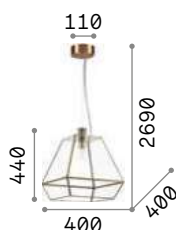

Orangerie

Metal frame with antique brass finish. Clear glass sheets diffuser. Power cable coated with black fabric.

5,000 Kg / 0,1221 m³
E27 max 1x60W

2,200 Kg / 0,0414 m³
E27 max 1x60W

€ 340

€ 240

160085 ■ Ant. Brass

152776 ■ Ant. Brass

3000 K
910 lm
119571 € 7,00

3000 K
910 lm
119571 € 7,00