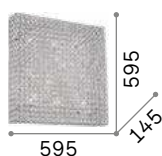

Admiral

Diffuser composed of metal rings welded together and of cut crystal parts set inside.

LED Bulbs LED G9 3W 3000 K included.
Cod. **209043**

8,490 Kg / 0,1000 m³
G9 max 10 x 40W

€ 834

080291 Chrome

3000 K
370 lm

209043 € 3,90