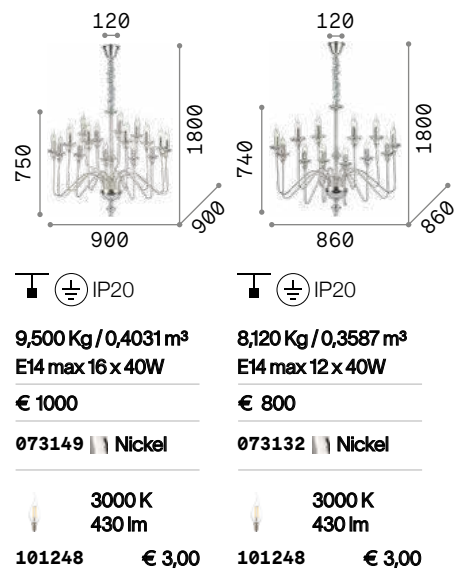

Artù

Nickel frame with shiny finish. Cut crystal decorative elements on the top of the arms. Velvet chain cover.