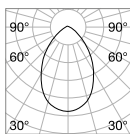

m	lx	øm
1	854	1,40
2	213	2,80
3	95	4,20
4	53	5,70
5	34	7,10