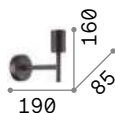

IP20

IP20

0,900 Kg / 0,0063 m³
E27 max 1x60W +
LED 3W / 220 lm

0,370 Kg / 0,0032 m³
E27 max 1x60W

0,023 Kg / 0,0238 m³

0,012 Kg / 0,0180 m³

0,013 Kg / 0,0180 m³

0,011 Kg / 0,0180 m³

€ 105

€ 50

€ 50

€ 25

€ 25

€ 22

- 259819 White
- 259833 Nickel
- 259826 Black
- 259857 Brass

- 259765 White
- 259796 Nickel
- 259772 Black
- 259802 Brass

- 260433 White
- 270005 Black
- 260440 Beige

- 260327 White
- 269986 Black
- 260334 Beige

- 260068 White
- 260075 Black
- 260082 Beige

- 260341 White
- 270036 Black
- 260358 Beige

3000 K
900 lm
123899 € 7,00

3000 K
900 lm
123899 € 7,00