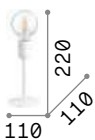

IP20

0,490 Kg / 0,0042 m³
E27 max 1x 60W

€ 70

232508 White
232485 Black
232546 Brass

3000 K
1120 lm

101323

€ 7,50

P. 476