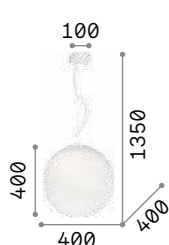

IP20

3,620 Kg / 0,1215 m³
E27 max 1x60W

€ 235

161372 White

3000 K
910 lm

119571 € 7,00