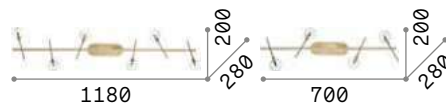

142067

018850

287812

Maracas new

Total metal frame with white or stain brass finish. Adjustable transparent blown glass diffusers.

LED Bulbs LED G4 2W 3000 K included.
Cod. 222257

200392

200354