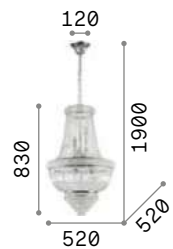

IP20

9,170 Kg / 0,2859 m³
E14 max 10 x 40W

€ 950

215969 Chrome
207216 Brass

3000 K
470 lm

101224 € 3,00