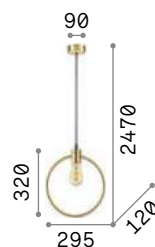

Total metal ceiling rose, bulb socket covers and decorative structure with satin brass finish. Power cable coated with black fabric.

IP20

0,590 Kg / 0,0117 m³
E27 max 1x70W

€ 106

207834 Brass

2200 K
440 lm
151694 € 7,00