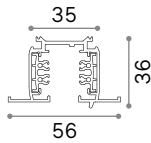

Link Trim On/Off

TRACK

Length	Weight	Volume	Finish	Code	€
2000 mm	2,11 Kg	0,0048 m³	White	188010	62
			Black	188027	62

KIT RECESSED

Required	Code	€
Yes - 1Kitx1000mm	188195	5