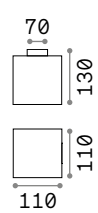

0,400 Kg / 0,0021 m³
G9 max 1x5W

€ 104

213200 White

4000 K
390 lm

209036 € 3,90

P. 744