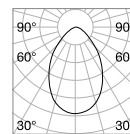

m	lx	øm
1	2419	1,40
2	605	2,80
3	269	4,20
4	151	5,70
5	97	7,10