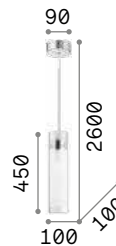

IP20

1,330 Kg / 0,0164 m³
E27 max 1x 60W

€ 60

027364 White

3000 K
910 lm

119571 € 7,00