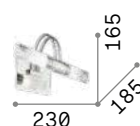

LED Bulbs LED G9 3W 3000 K included.
Cod. **209043**