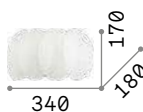

Ovalino

Diffuser composed of circular
elements created from curved and
acid-etched glass sheet.

IP20
1,800 Kg / 0,0563 m³
E27 max 2 x 60W
€ 112

038025 White

3000 K / 340 lm
101286 € 3,00

P. 166 P. 282