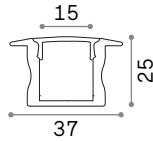

PROFILE 15 mm Mounting kit included

Length	Weight	Volume	Finish	Code	€
2000 mm	0,48 Kg	0,0020 m³	White	267265	25
	0,48 Kg	0,0020 m³	Black	267289	25
3000 mm	0,72 Kg	0,0029 m³	White	267272	35
	0,72 Kg	0,0029 m³	Black	267296	35