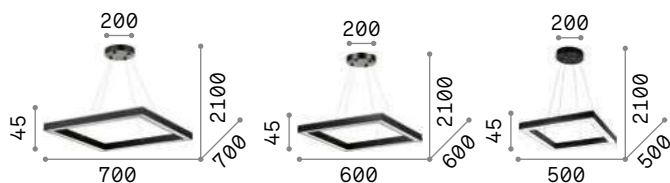

Oracle Square

White or black powder painted aluminum ceiling rose and body. Opal color plastic diffuser. Integrated LED source.

LED LED source 3000 K, 30.000 h life.

IP20

3,400 Kg / 0,0306 m³
LED 43W / 3900 lm

€ 480

245706 White
245713 Black

IP20

2,870 Kg / 0,0220 m³
LED 39W / 3500 lm

€ 395

245683 White
245690 Black

IP20

2,460 Kg / 0,0169 m³
LED 35W / 3200 lm

€ 335

245669 White
245676 Black