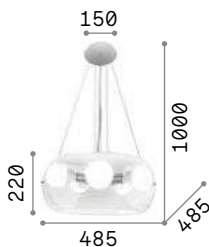

Audi-10

Chrome metal frame. Clear or smoky grey blown glass diffuser. Steel wires adjustable in length with automatic blocking mechanisms.

Bulbs LED E27 8W Globo D95 3000 K included. Cod. **101330/101323**