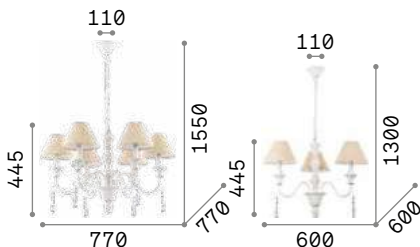

Provence

Hand turned wooden frame and metal arms. Matt varnish finish. PVC foil shades coated with large weave fabric.

IP20

IP20

3,100 Kg / 0,0700 m³
E14 max 6 x 40W

2,000 Kg / 0,0420 m³
E14 max 3 x 40W

€ 352