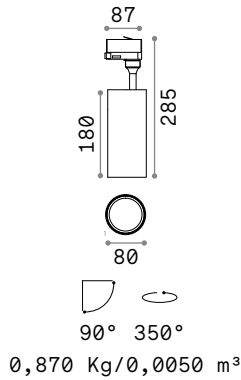

Smile 20W

LED COB PHILIPS Driver TRIDONIC ON/OFF included

CRI ≥ 82

Power	Beam	Lumen	CCT	Finish	Code	€
20W	24°	2350 lm	3000 K	White	189635	120
				Black	189642	120
		2500 lm	4000 K	White	189673	120
				Black	189680	120
	36°	2350 lm	3000 K	White	189819	120
				Black	189826	120
		2500 lm	4000 K	White	189857	120
				Black	189864	120
	50°	2350 lm	3000 K	White	189994	120
				Black	190006	120
		2500 lm	4000 K	White	190013	120
				Black	190020	120

CRI ≥ 92

Power	Beam	Lumen	CCT	Finish	Code	€
20W	24°	2200 lm	3000 K	White	189659	120
				Black	189666	120
	36°	2200 lm	3000 K	White	189833	120
				Black	189840	120
	50°	2200 lm	3000 K	White	190037	120
				Black	190044	120

FILTER HONEYCOMB

FILTER ELLIPTICAL

RING

SINGLE CONNECTION

Required	Driver	Finish	Code	€
No		Black	190181	5
No		Clear	190259	8
No		White	189529	11
No	On/Off	White	170145	24
		Black	170152	24

Light beam: SPOT

Light beam: ACCENT

Light beam: WIDE

CRI ≥ 82 20W 24° 2350lm 3000K

CRI ≥ 82 20W 36° 2350lm 3000K

CRI ≥ 82 20W 50° 2350lm 3000K