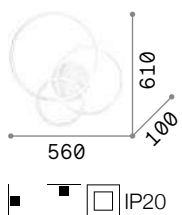

Frame

Matt white or black varnished metal base and frame. Opal colour plastic diffusers. Direct light emission.

LED LED source 3000 K, 30.000 h life.

■ ■ □ IP20
1,600 Kg / 0,0458 m³
LED 40W / 2800 lm
€ 285

255019 ■ White
269825 ■ Black