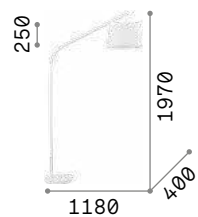

IP20

7,250 Kg / 0,1287 m³
E27 max 1 x 60W

€ 300

110356 ■ White
110363 ■ Black

3000 K
1020 lm

101347 € 8,50