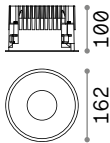

⌀ 150 mm
0,990 Kg/0,0045 m³

LED COB CITIZEN Driver TRIDONIC ON/OFF included

Power	Beam	Lumen	CCT	Finish	Code	€
28 W	60°	3200 lm	3000 K	White	266510	116
				Black	266572	116
		3400 lm	4000 K	White	266527	116
				Black	266589	116