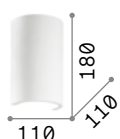

Flash

Metal frame with corten effect or white matt varnished. Upward and downward light emission.

LED Bulbs LED G9 3W 3000 K included.
Cod. 209043

0,360 Kg / 0,0012 m³
G9 max 2 x 40W

€ 55

095288 White

0,200 Kg / 0,0005 m³
G9 max 1 x 40W

€ 30

095264 White
169118 Corten

209043 € 3,90

209043 € 3,90

Flash Gesso

Enameled metal base. Total gypsum body. Double light emission: upward and downward.

Item suitable for painting and varnishing.

0,710 Kg / 0,0049 m³
G9 max 1 x 40W

€ 45

214689 White

209043 € 3,90

0,770 Kg / 0,0024 m³
G9 max 1 x 40W

€ 43

214672 White

209043 € 3,90

0,950 Kg / 0,0034 m³
G9 max 1 x 40W

€ 40

214696 White

209043 € 3,90