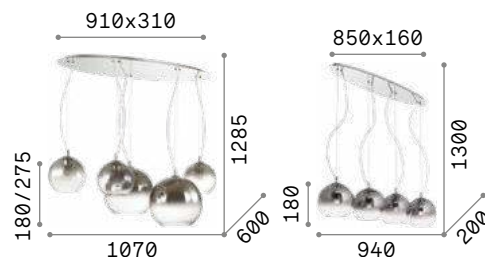

2,970 Kg / 0,1290 m³
E27 max 1x60W

€ 225

197920 White

3000 K
900 lm

123899 € 7,00

Nemo Plus

Chrome frame. Blown glass diffuser with shaded chrome finish. Steel cable adjustable in length by automatic blocking cable mechanism.