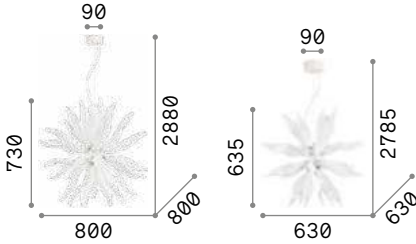

Leaves

White metal frame. White hand-shaped blown glass decorative elements. Steel cables adjustable in length.

LED Bulbs LED G9 3W 3000 K included.
Cod. **209043**

5,800 Kg / 0,1123 m³
G9 max 12 x 40W

€ 800

112268 White

3000 K
370 lm

209043

€ 3,90

3,700 Kg / 0,0702 m³
G9 max 8 x 40W

€ 530

111957 White

3000 K
370 lm

209043

€ 3,90