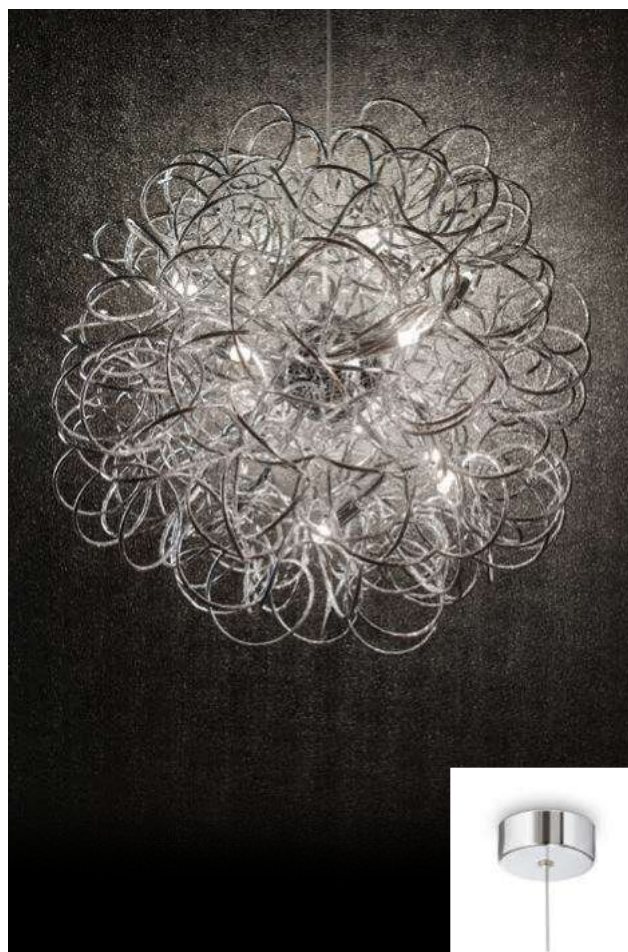

209043 € 3,90

Disco

Rotating circular decorative elements adjustable at will. Available in metal with white or matt black finish and in natural wood.

138275

103723

114262

IP20

1,240 Kg / 0,0447 m³
E27 max 1x 60W