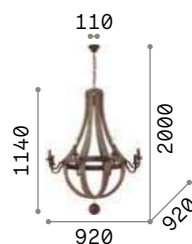

IP20

8,330 Kg / 1,0291 m³
E14 max 8 x 40W

€ 1084

129709 ■ Wood

3000 K
470 lm

101224 € 3,00