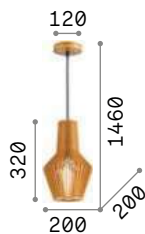

IP20

0,660 Kg / 0,0174 m³
E27 max 1x60W

€ 138

159843 Wood

3000 K
910 lm

119571 € 7,00