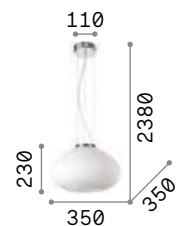

2,060 Kg / 0,0705 m³
E27 max 1x60W
€ 160

new 285184 Chrome
new 264547 Satin Brass

123899 3000 K
900 lm € 7,00