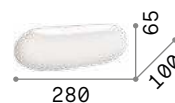

150581 ■ White

101217 € 3,00

Moris

Chrome metal frame. Blown glass diffuser available in white color.

LED

Bulbs LED G9 3W 3000 K included.
Cod. **209043**

0,520 Kg / 0,0071 m³
G9 max 2x40W

€ 80