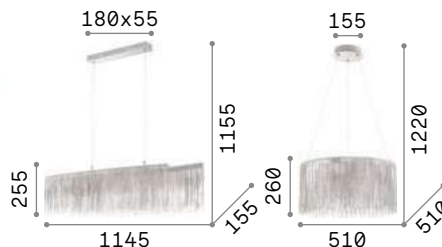

Versus

Chrome metal frame. Decorative elements are made of square mesh fob-chains. Steel wires adjustable in length with automatic blocking mechanisms.

LED LED source 3000 K, 30.000 h life.

IP20

IP20

4,450 Kg / 0,0445 m³
LED 43,2W / 4300 lm

3,200 Kg / 0,0370 m³
LED 33,6W / 3300 lm

€ 675

€ 495

137056 Chrome

137032 Chrome

Look

Metal ceiling rose and diffuser with different finishes. Power cable coated with fabric adjustable in length. It fits replaceable bulbs. Faded chrome version with glass diffuser.