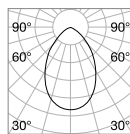

m	lx	øm
1	1636	1,40
2	409	2,80
3	182	4,20
4	102	5,70
5	65	7,10