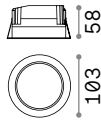

Basic Wide

① 90 mm
0,370 Kg/0,0017 m³

LED SMD SAMSUNG Driver PHILIPS ON/OFF included

Power	Beam	Lumen	CCT	Finish	Code	€
10 W	85°	1000 lm	3000 K	White	193519	55
		1100 lm	4000 K	White	193403	55