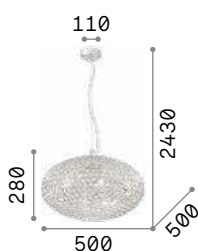

IP20

6,800 Kg / 0,1476 m³
E14 max 8 x 40W

€ 550

066387 Chrome

3000 K
480 lm

101200 € 3,00