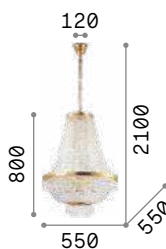

9,600 Kg / 0,2965 m³
G9 max 12 x 40W

€ 1100

114279 Chrome
114743 Gold

3000 K
370 lm

209043 € 3,90