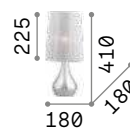

■ IP20

0,770 Kg / 0,0128 m³
E14 max 1x40W

€ 65

035987 ■ Silver

● 3000 K
420 lm

101217 € 3,00