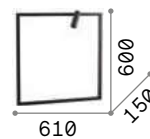

Florian 418

Gioconda 418

Stones 424

Scacchi 424

Syntesi new

Powder coated aluminum frame and body. Adjustable diffuser with knurled clear acrylic screen. Colors: white or black

LED LED source 3000 K, 50.000 h life.