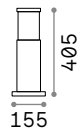

IP44

0,590 Kg / 0,0135 m³
E27 max 1x60W

€ 102

- 248264 White
- 248288 Grey
- 248257 Anthracit.
- 248295 Black
- 248271 Coffee

4000 K
490 lm

153957 € 3,00

P. 706