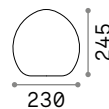

Clio

Modular fitting with turned die-cast aluminum frame, finished with anthracite, white, grey and black powder coating. Plastic diffuser with matt white finish.