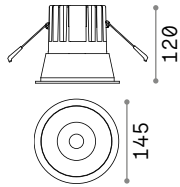

⌀ 110 mm
0,660 Kg/0,0033 m³

LED COB BRIDGELUX Driver ON/OFF included - CRI ≥90

Power	Beam	Lumen	CCT	Finish		Code	€
20W	24°	2350 lm	3000 K	White	+	273174	80 <i>new</i>
				Black	+	273167	80 <i>new</i>

Light beam: **ACCENT**

Light beam: **SPOT**