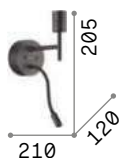

IP20

IP20

0,900 Kg / 0,0063 m³
E27 max 1x60W +
LED 3W / 220 lm

0,370 Kg / 0,0032 m³
E27 max 1x60W

0,023 Kg / 0,0238 m³

0,012 Kg / 0,0180 m³

0,013 Kg / 0,0180 m³

0,011 Kg / 0,0180 m³

€ 105

€ 50

€ 50

€ 25

€ 25

€ 22

- 259819 White
- 259833 Nickel
- 259826 Black
- 259857 Brass

- 259765 White
- 259796 Nickel
- 259772 Black
- 259802 Brass

- 260433 White
- 270005 Black
- 260440 Beige

- 260327 White
- 269986 Black
- 260334 Beige

- 260068 White
- 260075 Black
- 260082 Beige

- 260341 White
- 270036 Black
- 260358 Beige

3000 K
900 lm
123899 € 7,00

3000 K
900 lm
123899 € 7,00