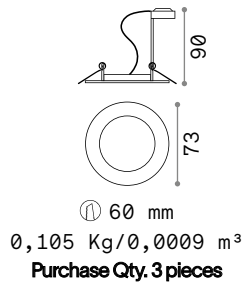

Jazz

IP20 ZINC

GU10 Not included - Recommended bulb 108292

Power	Finish		Code	€
max 50W	White		083117	9
	Ant. Brass		083124	9
	Chrome		083070	9
	Black		243818	9
	Nickel		083087	9