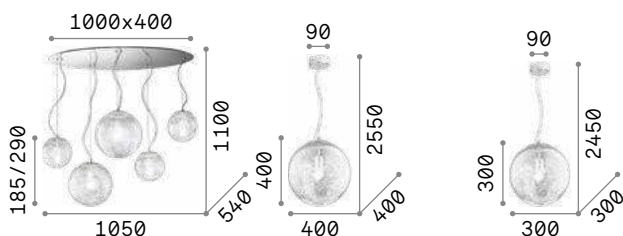

Mapa Max

Chrome metal frame. Clear blown glass diffuser with decorative aluminum thread inside.
Suspension lamps with steel cables adjustable in length with automatic device.