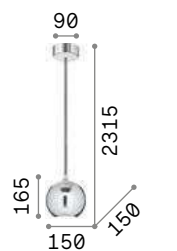

Mr Jack

Metal frame and spherical diffuser with white, chrome or black finish. Electrical cable covered with fabric.

LED Bulbs LED GU10 5W 3000 K included. Cod. **108292**

0,890 Kg / 0,0090 m³
GU10 max 1x28W

€ 85

231273 ■ White
116464 ■ Chrome
231297 ■ Black

3000 K
480 lm

108292 € 4,50