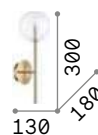

IP20

0,990 Kg / 0,0243 m³
G4 max 1x2W

€ 115

200132 Chrome
200149 Brass

3000 K
170 lm

222257 € 4,50