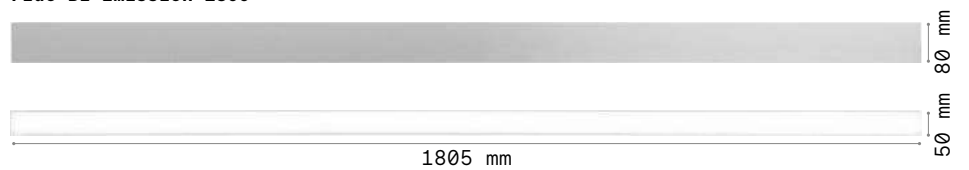

Fluo Bi-Emission 1800