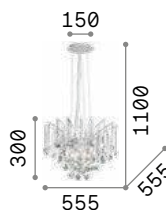

5,230 Kg / 0,1044 m³
G9 max 6 x 40W

€ 433

019499 Chrome

3000 K
370 lm

209043 € 3,90