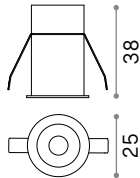

⌀ 25 mm

0,070 Kg/0,0001 m³

LED SMD Driver ON/OFF included*

Power	Beam	Lumen	CCT	Finish	Code	€
2W	30°	130 lm	3000 K	White	274775	32 new