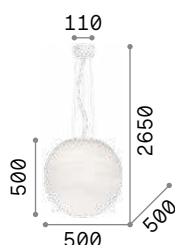

€ 135

160863 White
160856 Black

3000 K
900 lm

123899 € 7,00

Mapa Riga

White metal frame. White spherical shape blown glass diffuser with painted decoration. Steel cables adjustable in length.

IP20

5,390 Kg / 0,2254 m³
E27 max 1x60W