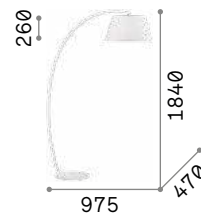

Metal frame and base finished with satin enamel. Shade coated with fabric with the possibility to regulate the incline.

Lamp with integrated switch.

IP20

11,620 Kg / 0,1755 m³
E27 max 1x60W

€ 350

051741 ■ White
062273 ■ Silver
051765 ■ Black