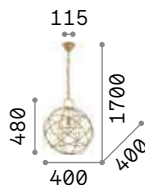

Konse

Totally metal frame and decorative elements. Satin dark gold varnish finish.

IP20

4,600 Kg / 0,7203 m³
E27 max 7 x 60W

€ 980

156033 Gold

3000 K
910 lm

119571 € 7,00

IP20

3,510 Kg / 0,1201 m³
E27 max 6 x 60W

€ 620

156026 Gold

3000 K
910 lm

119571 € 7,00

IP20

1,930 Kg / 0,1175 m³
E27 max 1 x 60W

€ 290

155968 Gold

3000 K
910 lm

119571 € 7,00

World

Metal frame with antique brass or chrome finish. Clear blown glass diffuser. SP4 model with PVC shades coated with fabric. Velvet chain cover.

IP20

13,020 Kg / 0,5011 m³
E14 max 4 x 40W

€ 1200

156347 Chrome
156330 Ant. Brass

3000 K
470 lm

101224 € 3,00

IP20

4,870 Kg / 0,0771 m³
E14 max 3 x 40W

€ 600

156323 Chrome
156316 Ant. Brass

3000 K
470 lm

101224 € 3,00