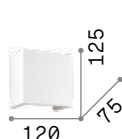

Flash

Metal frame with corten effect or white matt varnished. Upward and downward light emission.

LED Bulbs LED G9 3W 3000 K included.
Cod. 209043

0,360 Kg / 0,0012 m³
G9 max 2 x 40W

€ 55

095288 White

0,200 Kg / 0,0005 m³
G9 max 1 x 40W

€ 30

095264 White
169118 Corten

209043 € 3,90

209043 € 3,90

Flash Gesso

Enameled metal base. Total gypsum body. Double light emission: upward and downward.

Item suitable for painting and varnishing.

0,710 Kg / 0,0049 m³
G9 max 1 x 40W

€ 45

214689 White

209043 € 3,90

0,770 Kg / 0,0024 m³
G9 max 1 x 40W

€ 43

214672 White

209043 € 3,90

0,950 Kg / 0,0034 m³
G9 max 1 x 40W

€ 40

214696 White

209043 € 3,90