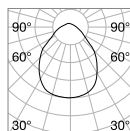

m	lx	øm
1	1562	1,90
2	390	3,70
3	174	5,60
4	98	7,50
5	62	9,40