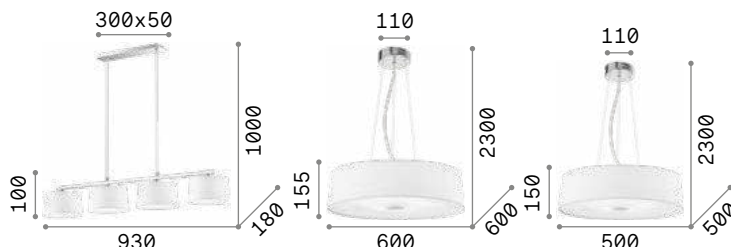

2,850 Kg / 0,0374 m³
G9 max 4x40W

€ 195

075495 White

3000 K
370 lm

209043 € 3,90

5,980 Kg / 0,1183 m³
E27 max 6x60W

€ 230

075518 White

3000 K
900 lm

123899 € 7,00

3,480 Kg / 0,0817 m³
E27 max 4x60W

€ 170

075501 White

3000 K
900 lm

123899 € 7,00