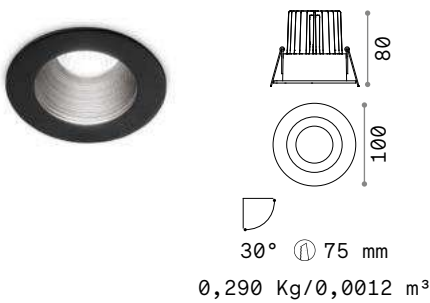

LED COB Driver ON/OFF included

Power	Beam	Lumen	CCT	Finish	Code	€
11W	20°	930 lm	2700 K	White	251998	50
				Black	252018	50