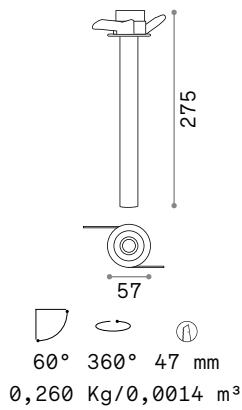

LED COB AND DRIVER Included

Power	Beam	Lumen	CCT	Finish	Code	€
2,5W	15°	270 lm	3000 K	White	186986	75
				Black	186993	75

Light beam: SPOT