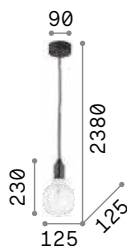

Edison

Metal ceiling cup and bulb holder with matt white or black varnish finish. Electrical cable coated with fabric.

LED

Bulbs LED E27 8W Globo D125 trasparente 3000 K included.
Cod. **101347**

0,320 Kg / 0,0098 m³
E27 max 1x60W

€ 60

113302 ■ White
113319 ■ Black

3000 K
1020 lm

101347 € 8,50

P. 391