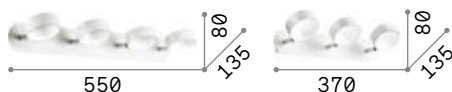

Oby

Matt white varnished metal frame with chromed junctions. Adjustable body with white plastic diffuser.

LED LED source 3000 K, 20.000 h life.