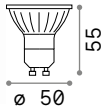

Bulbs GU10

Lamp socket	Power	Flux	CCT	CRI	Beam	Dimm.	Life	Min Qty.	Code	€
GU10	5W	480 lm	3000 K	80	31°		15.000 h	10	108292	4,50
GU10	5W	470 lm	3000 K	80	31°	TRIAC	15.000 h	10	266251	4,50 <i>new</i>
GU10	5W	500 lm	4000 K	80	31°		15.000 h	10	253497	4,50
GU10	5W	500 lm	4000 K	80	31°	TRIAC	15.000 h	10	285566	4,50 <i>new</i>
GU10	7W	630 lm	3000 K	80	41°		25.000 h	10	123943	4,50
GU10	7W	670 lm	3000 K	80	47°	TRIAC	25.000 h	10	288239	5,90 <i>new</i>
GU10	7W	720 lm	4000 K	80	41°		25.000 h	10	224367	4,50
GU10	7W	540 lm	3000 K	90	47°		25.000 h	10	288222	9,00 <i>new</i>
GU10	7W	560 lm	3000 K	80	108°		25.000 h	10	101378	9,00
GU10	7W	630 lm	4000 K	80	108°		25.000 h	10	117652	9,00
GU10	8W	800 lm	3000 K	80	32°		25.000 h	10	189062	9,00
GU10	8W	840 lm	4000 K	80	32°		25.000 h	10	270975	9,00