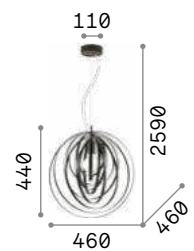

IP20

2,660 Kg / 0,0365 m³
E27 max 1x 60W

€ 235

103723 White
114262 Black

3000 K
950 lm

101330 € 8,00