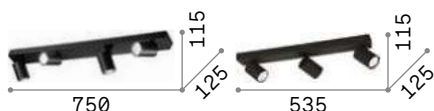

Rudy

White or black powder coated die-cast aluminum frame. Adjustable diffusers: they can be rotated and reclined.

LED Bulbs LED GU10 5W 3000 K included.
Cod. **108292**