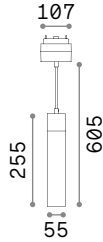

Arca Pendant

0,740 Kg/0,0056 m³

LED COB CITIZEN UGR <13

Power	Beam	Lumen	CCT	Finish		Code	€
15 W	34°	1450 lm	3000 K	Black		222981	150
		1500 lm	4000 K	Black		223063	150

Cables length 350 mm

LENS

Required	Beam	Code	€
No	18°	223285	7