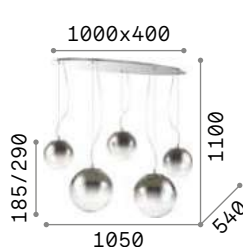

119571 € 7,00

119571 € 7,00

P. 442

Mapa Fade

Chrome metal ceiling rose and frame. Clear blown spherical glass diffuser with downward faded shade finish. Clear PVC cable. Color: chrome.

IP20

8,700 Kg / 0,2470 m³
E27 max 5x60W