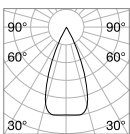

m	lx	Øm
1	3204	0,80
2	801	1,60
3	356	2,40
4	200	3,20
5	128	4,00