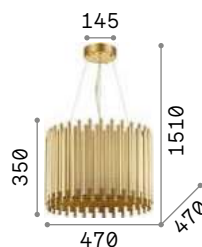

Pan

Metal frame. Diffusers made of decorative elements with metal tube shape of different length. Steel cables adjustable in length.

IP20

13,920 Kg / 0,1355 m³
E27 max 5 x 60W

€ 750

208817 Gold

3000 K
910 lm