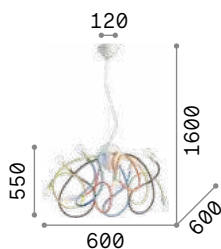

Multiflex

Metal structure finished with matt paint. Flexible arms covered with rubber. Steel wire adjustable in length with automatic blocking mechanism.