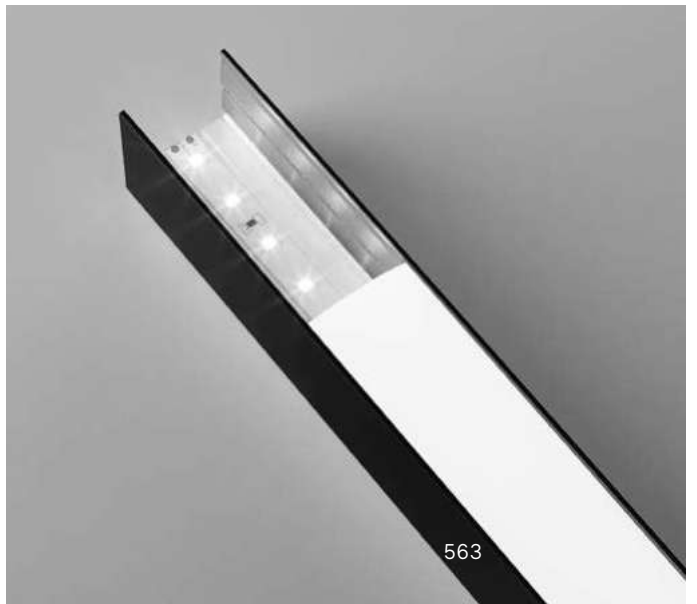

Vision Trimless

PROFILE Mounting kit included

Length	Weight	Volume	Finish	Code	€
2000 mm	1,40 Kg	0,0032 m³	White	270524	55
	1,40 Kg	0,0032 m³	Black	270517	55
3000 mm	2,10 Kg	0,0048 m³	White	270548	77
	2,10 Kg	0,0048 m³	Black	270531	77

SUSPENSION KIT

Required	N° Cables	Cables Length	Code	€
No - 1 Kit x 2000 mm	2	3000 mm	270449	12
No - 1 Kit x 2000 mm	2	5000 mm	270456	15

STRUCTURE CONNECTOR

Yes - 1 Kit x connection			270463	4

STRIP LED AND DRIVER Required - Page 814

Recommended Strip LED max 39 W/m