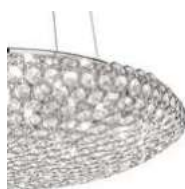

King

Diffuser composed of chrome or golden metal rings with octagonal crystals set inside. Steel cables adjustable in length with automatic devices.

LED Bulbs LED G9 3W 3000 K included.
Cod. **209043**

088013

10,000 Kg / 0,1486 m³
G9 max 12 x 40W

€ 950

088013 Chrome
088020 Gold

3000 K
370 lm

209043 € 3,90

5,300 Kg / 0,0748 m³
G9 max 7 x 40W

€ 600

087979 Chrome

3000 K
370 lm

209043 € 3,90

P. 320