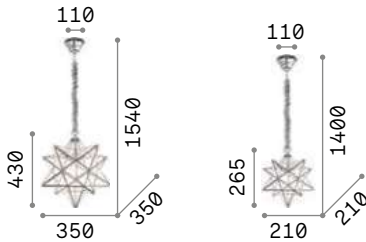

IP20

2,620 Kg / 0,0286 m³
E27 max 1x 60W

€ 193

094786 Chrome
005911 Ant. Brass

3000 K
430 lm

101279 € 3,00

Stella

Hand shaped metal frame. Diffuser composed of clear glass sheets embedded in metal structure. A portion of the diffuser can be opened for bulb replacing.