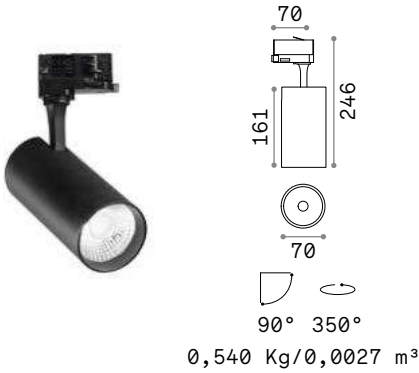

Fox 25W

LED COB BRIDGELUX Driver ON/OFF included

CRI ≥ 80

Power	Beam	Lumen	CCT	Finish	Code	€
25 W	35°	2850 lm	3000 K	White	250458	53
				Black	250441	53
		3000 lm	4000 K	White	267807	53
				Black	267791	53

CRI ≥ 90

Power	Beam	Lumen	CCT	Finish	Code	€
25 W	35°	2650 lm	3000 K	White	285405	53 <i>new</i>
				Black	285399	53 <i>new</i>

SINGLE CONNECTION

Required	Driver	Finish	Code	€
No	On/Off	White	170145	24
		Black	170152	24

Light beam: ACCENT

m	lx	øm
1	8140	0,61
2	2035	1,22
3	904	1,82
4	509	2,43
5	326	3,04

CRI ≥ 80 25W 35° 2500lm 3000K