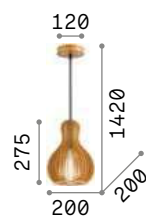

IP20

0,510 Kg / 0,0148 m³
E27 max 1x60W

€ 121

159867 Wood

3000 K
910 lm

119571 € 7,00