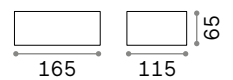

IP44

0,510 Kg / 0,0026 m³
G9 max 1x28W

€ 46

115351 White
115368 Anthracit.
115375 Black
213330 Coffee

4000 K
390 lm
209036 € 3,90