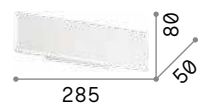

Powder coated aluminium body with white or black finish. Satin acrylic diffusers. Upward and downward light emission.

LED LED source 3000 K, 30.000 h life.

138251

173252

■  IP20

0,640 Kg / 0,0045 m³
LED 12,5W / 740 lm