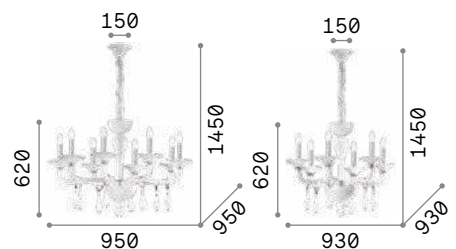

IP20

7,700 Kg / 0,1797 m³
E14 max 8 x 40W

€ 630

199382 Clear
199412 Amber

3000 K
480 lm

101200 € 3,00

Miramare

Blown and hand finished clear and white glass chandelier. Chrome metal bulb socket covers and details. Velvet chain cover.