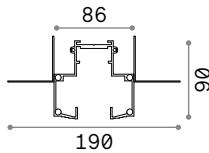

Arca - Recessed

TRACK Kit for profile installation and closing cups included
Maximum length per power source: 25 meters

Length	Weight	Volume	Finish	Code	€
1000 mm	2,90 Kg	0,0269 m³	Black	222769	165
3000 mm	8,70 Kg	0,0617 m³	Black	222882	430