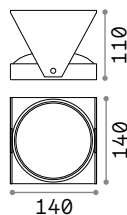

GU10 Bulbs LED GU10 13W 3000 K included. Code **189031**

Power	Finish		Code	€
max 13W	Black		203140	75

0,490 Kg/0,0037 m³