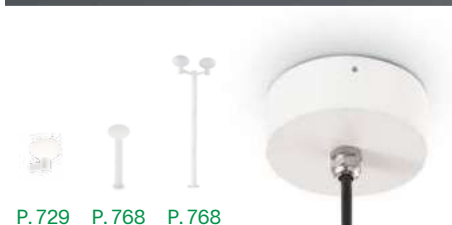

P. 729

P. 768

P. 768