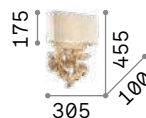

IP20

4,160 Kg / 0,0371 m³
E14 max 2 x 40W

€ 200

075211 Canvas

3000 K
480 lm

101200 € 3,00