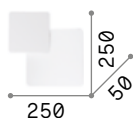

Pouche

Metal frame finished with white powder varnish. Satin clear acrylic diffuser. Indirect light emission.

LED LED source 3000 K, 20.000 h life.

■ IP20

1,440 Kg / 0,0067 m³
LED 14W / 1300 Lm

€ 97

259352 White