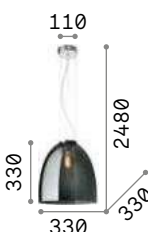

Eva

Chrome metal frame. Clear blown glass diffuser with smoky effect. Steel cables adjustable in length with automatic devices.

5,750 Kg / 0,1201 m³
E27 max 1x60W

€ 354

101095 SmokyGrey

3000 K
1020 lm

101347 € 8,50