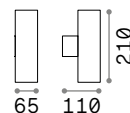

■ $\oplus$ IP44

0,720 Kg / 0,0024 m³
GU10 max 2 x 35W

€ 57

- 100388 ■ White
- 033013 ■ Aluminum
- 163628 ■ Grey
- 236841 ■ Anthracit.
- 100395 ■ Black
- 163635 ■ Coffee

4000 K
500 lm
253497 € 4,50