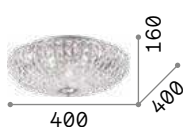

IP20

3,700 Kg / 0,0470 m³
G9 max 5 x 40W

€ 368

018089 Chrome

3000 K
370 lm
209043 € 3,90

Orion

Diffuser composed of chrome metal rings with octagonal crystals set inside.

LED Bulbs LED G9 3W 3000 K included.
Cod. **209043**