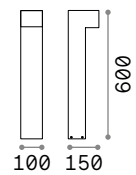

IP44

1,550 Kg / 0,0136 m³
G9 max 2x15W

€ 115

115092 White
246970 Grey
115078 Anthracit.
115115 Black
213279 Coffee

4000 K
390 lm
209036 € 3,90