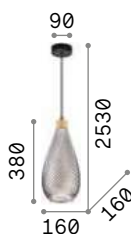

Bergen

Black powder coated metal ceiling cup. Natural wood frame. Clear blown glass diffuser with motif in relief and smoky finish. Power cable coated with fabric.

IP20

1,570 Kg / 0,0331 m³
E27 max 1x60W

€ 165

238838 SmokyGrey

3000 K
910 lm
119571 € 7,00