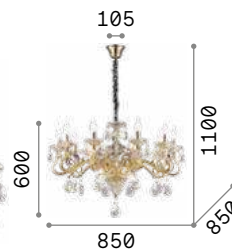

IP20

14,400 Kg / 0,1687 m³
E14 max 10 x 40W

€ 900

141060 Clear
087771 Gold

3000K
430 lm

101248 € 3,00