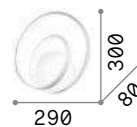

IP20

1,140 Kg / 0,0248 m³
LED 30W / 3000 lm

€ 170

253695 ■ White
269399 ■ Black
269405 ■ Brass