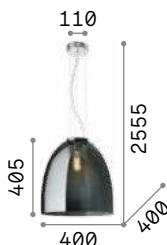

Eva

Chrome metal frame. Clear blown glass diffuser with smoky effect. Steel cables adjustable in length with automatic devices.

5,750 Kg / 0,1201 m³
E27 max 1x60W

€ 354

101095 SmokyGrey

3000 K
1020 lm

101347 € 8,50