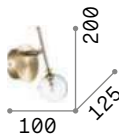

Maracas ^{new}

Total metal frame with white or stain brass finish. Adjustable transparent blown glass diffusers.

Bulbs LED G4 2W 3000 K included.
Cod. 222257

380

270
125

100

200
125

IP20