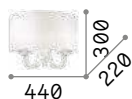

Opera

Chrome frame. PVC foil shade covered with metallic filaments. Cut crystal pendants.

LED LED source 3000 K, 15.000 h life.

ON/OFF Lamp with integrated switch.

IP20

1,550 Kg / 0,0220 m³
E14 max 2x 40W +
LED 1W / 45 Lm

€ 155

068268 White

3000 K
420 Lm

101217

€ 3,00

Swan

Chrome metal frame. Hand-shaped blown glass body. Cut crystal decorative elements. Pleated organza shade.

IP20

2,468 Kg / 0,0517 m³
E14 max 2x 40W

€ 187

035864 White

3000 K
420 Lm

101217

€ 3,00