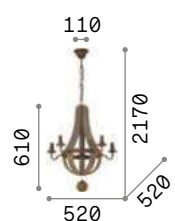

IP20

2,670 Kg / 0,2695 m³
E14 max 5 x 40W

€ 395

129921 ■ Wood

3000 K
470 lm

101224 € 3,00