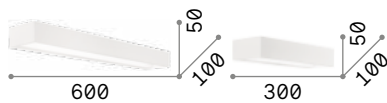

Cube

Heat sink body made of aluminum sheet of 6 mm thickness. Powder coated. Integrated LED.

LED LED source 3000 K, 25.000 h life.

■ IP20

1,390 Kg / 0,0055 m³
LED 12W / 1200 lm

€ 175

161792 ■ White

■ IP20