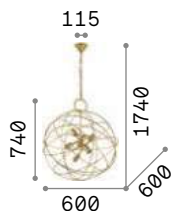

IP20

3,510 Kg / 0,1201 m³
E27 max 6 x 60W

€ 620

156026 Gold

3000 K
910 lm

119571 € 7,00