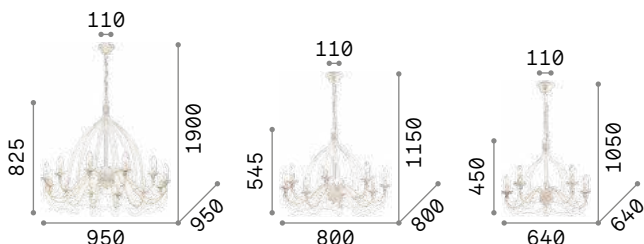

Corte

Totally handcrafted metal frame. Hand painted finish with antiqued effect. Available versions: white or rusty effect.

IP20

7,100 Kg / 0,6840 m³
E14 max 12 x 40W

€ 335

097664 Ant. White
097671 Rust

3000 K
470 lm

101224 € 3,00

IP20

5,220 Kg / 0,3169 m³
E14 max 8 x 40W

€ 235

005898 Ant. White
057194 Rust

3000 K
470 lm

101224 € 3,00

IP20

3,180 Kg / 0,1500 m³
E14 max 5 x 40W

€ 150

005881 Ant. White
057187 Rust

3000 K
470 lm

101224 € 3,00