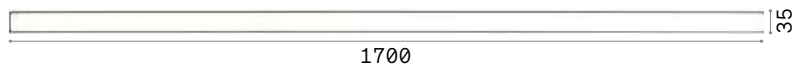

Steel Accent

Steel Wide