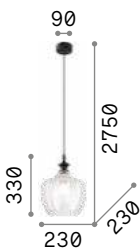

Lord

Powder coated metal ceiling rose and frame with black finish. Black PVC electrical cable. Blown glass diffuser with decorations in relief. Glass available in amber, clear or smoky color.

IP20

1,430 Kg / 0,0389 m³
E27 max 1x 60W

€ 95

263632 Clear
263649 Smoky Grey
263656 Amber

3000 K
910 lm

119571

€ 7,00