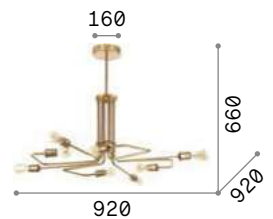

IP20

3,640 Kg / 0,0470 m³
E27 max 8 x 60W

€ 485

242347 ■ Black
160269 ■ Brass

2200 K
370 lm

151687 € 5,50

P. 308

P. 398