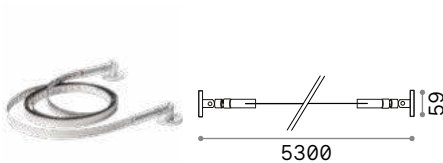

Tesi

Flexible steel tape for wall-to-wall application, used as a support for the strip led application, it can be a light source for indirect lighting. 5 meters maximum length and its minimal section disappears inside the environment. This guarantees a result of extreme formal elegance. Ideal for environments of historical and architectural feature which already have strong personality.

STRIP LED SUPPORT

Length	Weight	Volume	Finish	Code	€
5000 mm	0,35 Kg	0,0234 m³	Steel	258300	115

STRIP LED AND DRIVER Required - Page 814

RECOMMENDED STRIP LED AND DRIVER

STRIP LED SMD 2835 120 LED/m CRI≥90