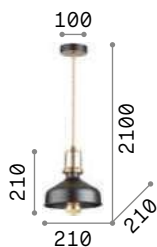

3000 K
1120 lm

101323 € 7,50

Eris

Metal frame with matt white or black varnished ceiling rose and diffusers. Details with satin gold finish. Braided electrical wire coated with fabric.

238104

249056

0,630 Kg / 0,0102 m³
E27 max 1x60W