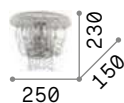

1,190 Kg / 0,0259 m³
E14 max 2x 40W

€ 190

207155 Chrome
201023 Brass

101224 3000 K
470 lm

€ 3,00

P. 204

P. 329