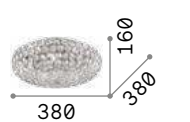

3,200 Kg / 0,0487 m³
G9 max 5 x 40W

€ 335

075419 Chrome
073187 Gold

3000 K
370 lm

209043 € 3,90