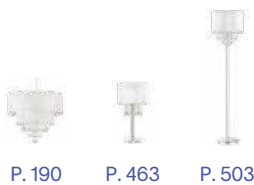

IP20

1,550 Kg / 0,0220 m³
E14 max 2x 40W +
LED 1W / 45 Lm

€ 155

068268 White

3000 K
420 Lm

101217

€ 3,00

Swan

Chrome metal frame. Hand-shaped blown glass body. Cut crystal decorative elements. Pleated organza shade.

IP20

2,468 Kg / 0,0517 m³
E14 max 2x 40W

€ 187

035864 White

3000 K
420 Lm

101217

€ 3,00