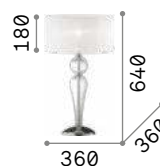

€ 250

122885 White

3000 K
900 lm

123899 € 7,00

Duchessa

Chrome metal base and details.
Blown and hand finished glass
elements. Pleated organza shade.

ON
OFF Lamp with integrated switch.

IP20