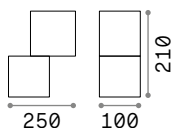

■ IP44

2,000 Kg / 0,0091 m³
LED 14W / 1150 lm

€ 184

■ IP44

0,660 Kg / 0,0022 m³
LED 9W / 630/670 lm

€ 120

■ IP54

0,340 Kg / 0,0008 m³
LED 4W / 260/280 lm

€ 69

187358	White	4000K	269313	White	3000K	254326	White	3000K
187341	Anthracit.	4000K	149745	White	4000K	269214	White	4000K
180045	Black	4000K	247083	Anthracit.	3000K	269184	Anthracit.	3000K
			149738	Anthracit.	4000K	269207	Anthracit.	4000K
			269320	Black	3000K			
			142302	Black	4000K