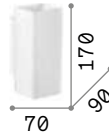

IP20
0,540 Kg / 0,0056 m³
G9 max 2 x 40W
€ 58

231129 White

3000 K / 370 lm
209043 € 3,90