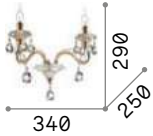

Negresco

Metal frame with chrome or golden finish. Golden version with blown and gilded inside glass arms. Main structure composed of cut crystal blocks. Clear glass and cut crystal decorative elements.

IP20

2,320 Kg / 0,0324 m³
E14 max 2x40W

€ 145

141046 Clear
087757 Gold

3000 K
430 lm

101248

€ 3,00

P. 214