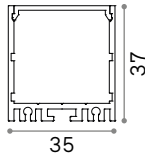

Vision Trimless

PROFILE Mounting kit included

Length	Weight	Volume	Finish	Code	€
2000 mm	1,40 Kg	0,0032 m³	White	270524	55
	1,40 Kg	0,0032 m³	Black	270517	55
3000 mm	2,10 Kg	0,0048 m³	White	270548	77
	2,10 Kg	0,0048 m³	Black	270531	77

SUSPENSION KIT

Required	N° Cables	Cables Length	Code	€
No - 1 Kit x 2000 mm	2	3000 mm	270449	12
No - 1 Kit x 2000 mm	2	5000 mm	270456	15

STRUCTURE CONNECTOR

Yes - 1 Kit x connection			270463	4

STRIP LED AND DRIVER Required - Page 814

Recommended Strip LED max 39 W/m