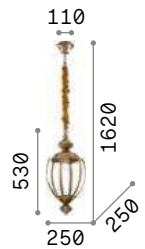

IP20

2,620 Kg / 0,0286 m³
E27 max 1x 60W

€ 193

094786 Chrome
005911 Ant. Brass

3000 K
430 lm

101279 € 3,00

Stella

Hand shaped metal frame. Diffuser composed of clear glass sheets embedded in metal structure. A portion of the diffuser can be opened for bulb replacing.