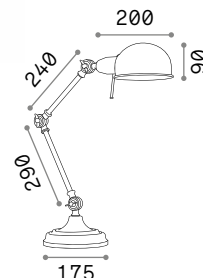

IP20

2,380 Kg / 0,0283 m³
E27 max 1x 60W

€ 80

145198 ■ White
145204 ■ Grey
145211 ■ Black

3000 K
430 lm

101279 € 3,00