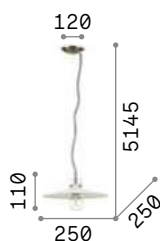

0,810 Kg / 0,0189 m³
E27 max 1x60W

€ 85

112732 ■ Copper
112701 ■ Ant. Brass

 3000 K
910 lm

119571 € 7,00

P. 400

Brooklyn

Metal frame with antique brass finish. Concrete diffuser. Suspension lamps with power cable coated with black fabric.