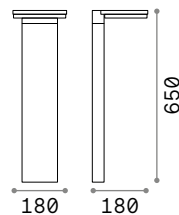

IP65

1,900 Kg / 0,0238 m³
LED 10W / 1200/1300 lm

€ 118

285542 ■ Anthracit. 3000K ^{new}
250816 ■ Anthracit. 4000K ^{new}