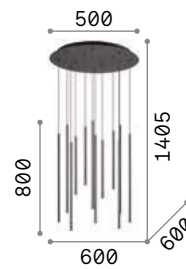

IP20

8,600 Kg / 0,1232 m³
LED 23W / 2400 lm

€ 625