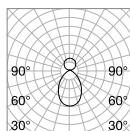

m	lx	Øm
1	1173	1,50
2	293	3,10
3	130	4,60
4	73	6,20
5	47	7,70