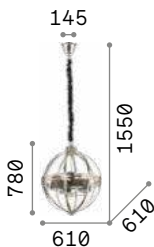

IP20

1,930 Kg / 0,1175 m³
E27 max 1 x 60W

€ 290

155968 Gold

3000 K
910 lm

119571 € 7,00

World

Metal frame with antique brass or chrome finish. Clear blown glass diffuser. SP4 model with PVC shades coated with fabric. Velvet chain cover.