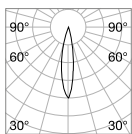

⌀ 30 mm
0,070 Kg/0,0003 m³

LED SMD OSRAM AND DRIVER Included

Power	Beam	Lumen	CCT	Finish	Code	€
3W	20°	210 lm	3000 K	White	+ 244808	28
				Gold	+ 244822	28
				Black	+ 244846	28
				Gold	+ 244853	28

Light beam: SPOT