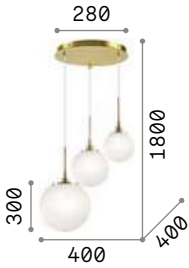

Grape

Metal frame with satin brass finish.
Power cable coated with fabric.
White blown glass diffuser with
satin stripes.

LED Bulbs LED G9 3W 3000 K included in
241340 model. Code **209043**