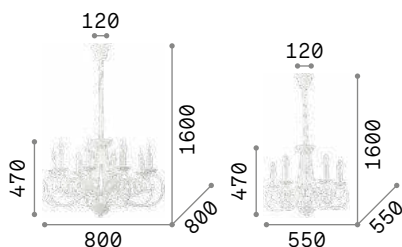

Sem

Entirely hand shaped metal frame. Satin white varnish finish.

IP20

4,300 Kg / 0,1593 m³
E14 max 8 x 40W

€ 445

092782 White

3000 K
470 lm

101224 € 3,00

IP20

2,200 Kg / 0,0773 m³
E14 max 5 x 40W

€ 285

092751 White

3000 K
470 lm

101224 € 3,00