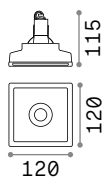

Zephyr

IP20 GYPSUM

120 x 120 mm
0,880 Kg/0,0032 m³

GU10 Not included - Recommended bulb 108292

Power	Finish	Code	€
max 35W	White	150284	17