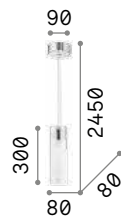

IP20

0,810 Kg / 0,0115 m³
E27 max 1x 60W

€ 55

027357 White

3000 K
910 lm

119571 € 7,00