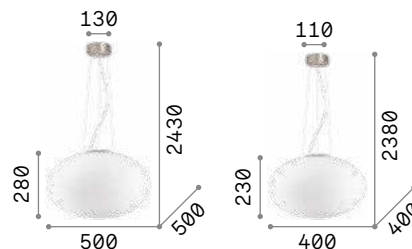

Candy

Metal frame with satin nickel finish.
Blown acid-etched white glass
diffuser. Steel cables adjustable in
length with automatic devices.

4,200 Kg / 0,1547 m³
E27 max 1x60W

€ 314

086743 White

3,100 Kg / 0,0778 m³
E27 max 1x60W