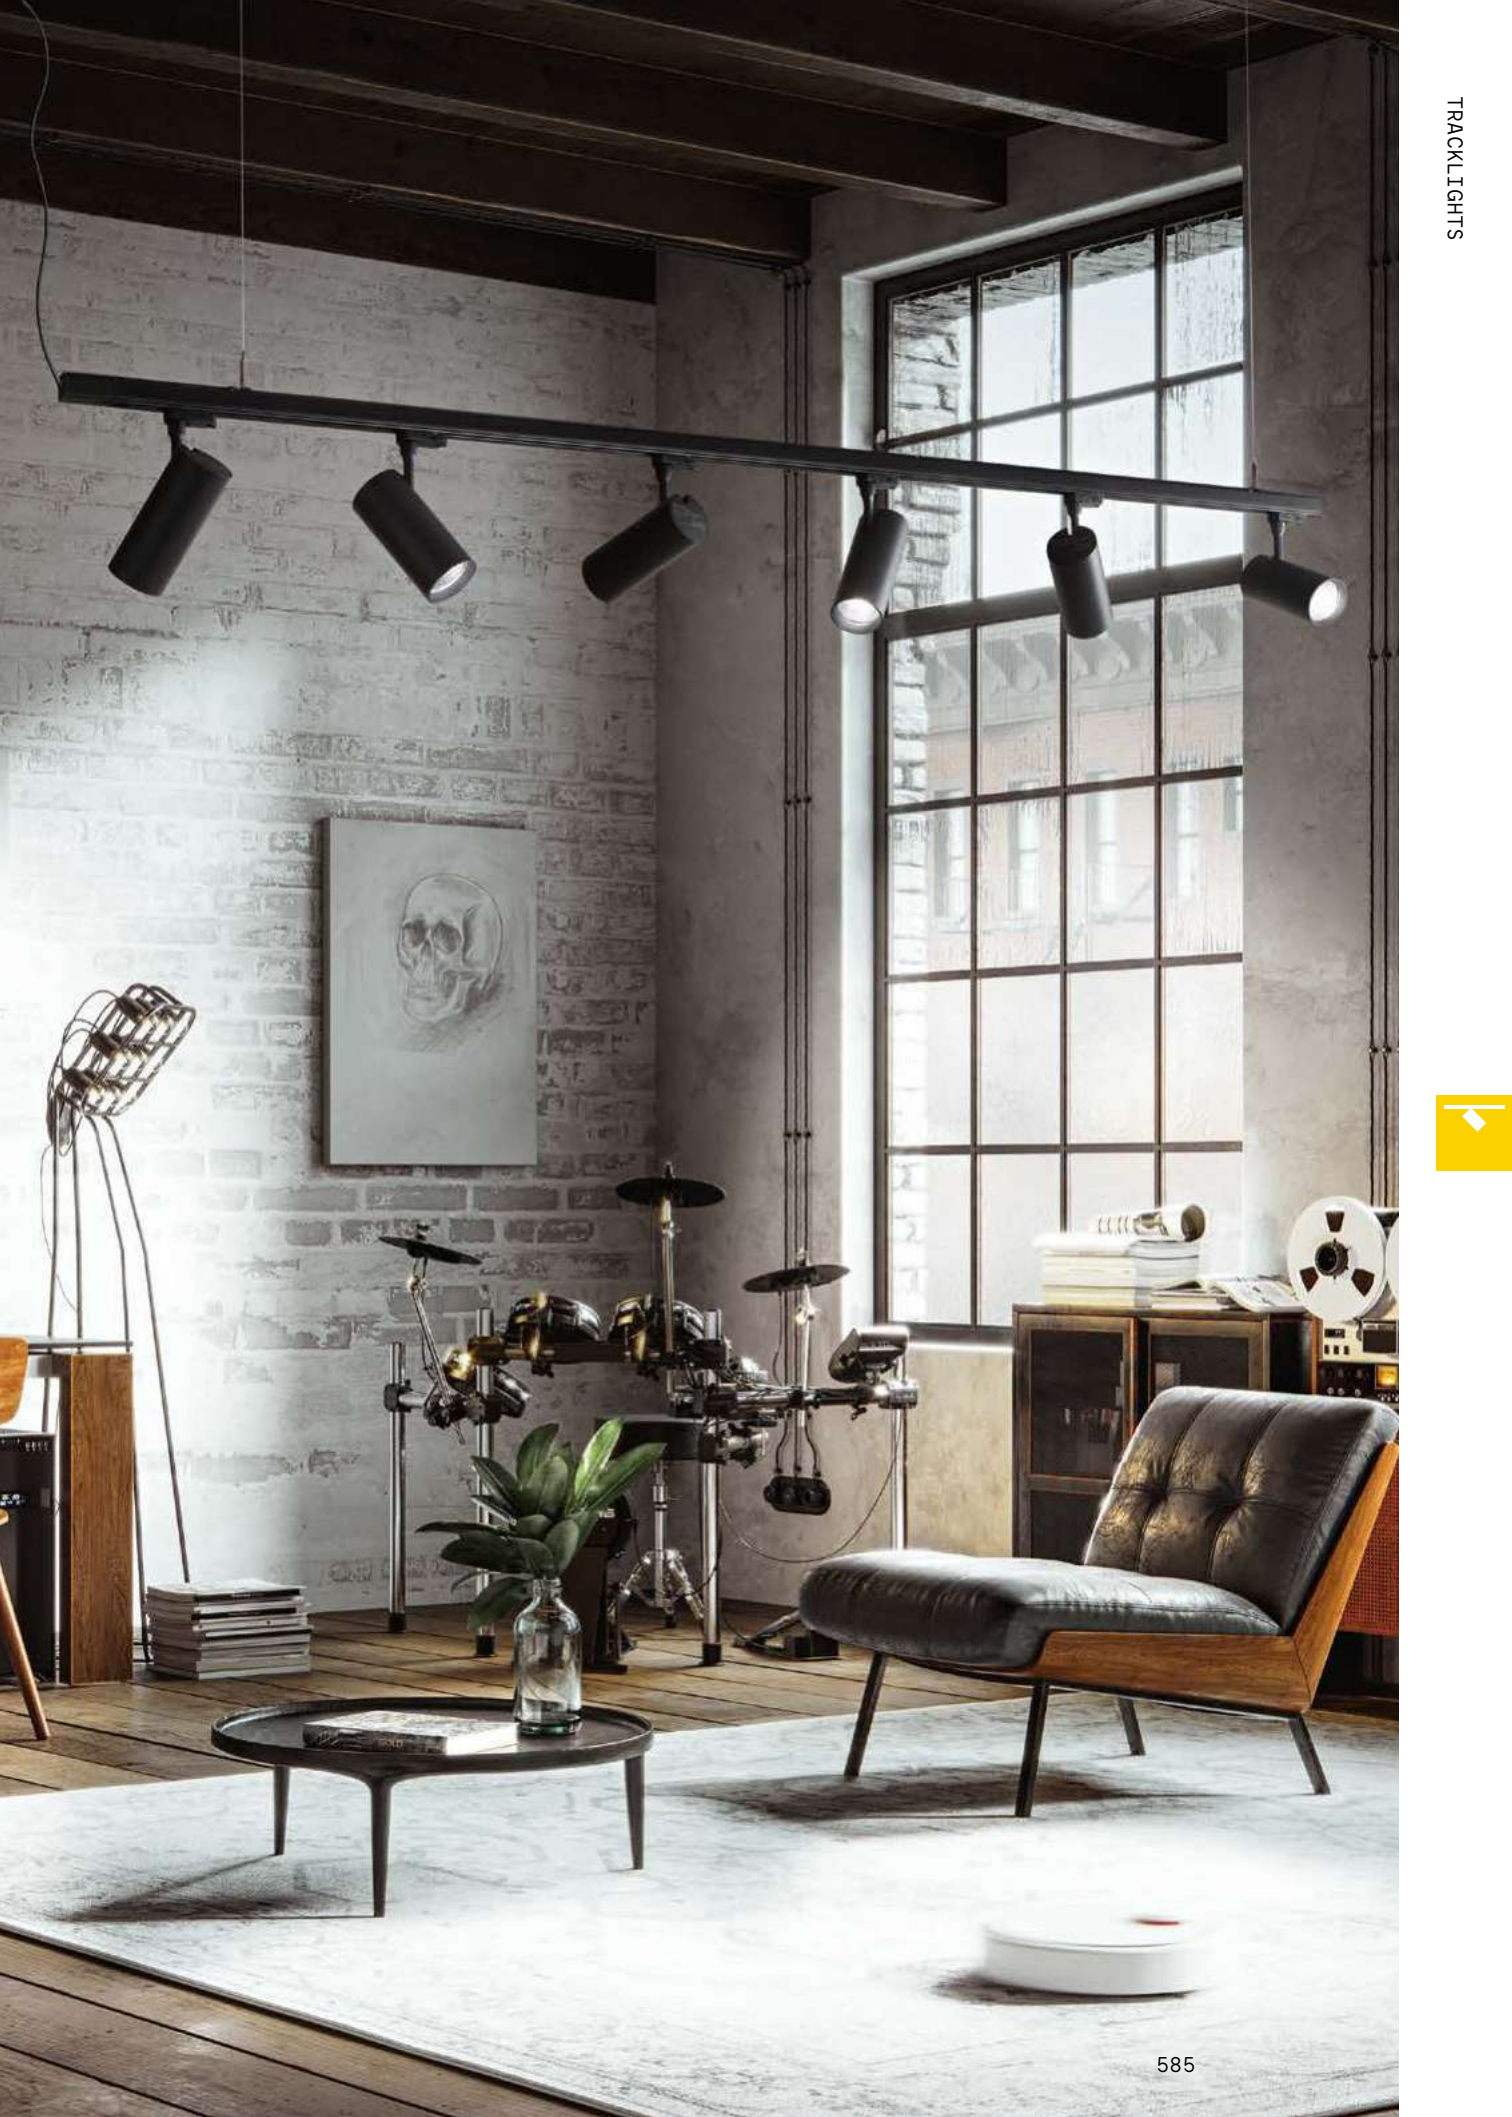

Smile 15W

LED COB PHILIPS Driver TRIDONIC ON/OFF included

CRI ≥ 82

Power	Beam	Lumen	CCT	Finish	Code	€
15W	24°	1600 lm	3000 K	White	189574	105
				Black	189581	105
		1700 lm	4000 K	White	189611	105
				Black	189628	105
	36°	1600 lm	3000 K	White	189758	105
				Black	189765	105
		1700 lm	4000 K	White	189796	105
				Black	189802	105
	50°	1600 lm	3000 K	White	189932	105
				Black	189949	105
		1700 lm	4000 K	White	189956	105
				Black	189963	105

CRI ≥ 92

Power	Beam	Lumen	CCT	Finish	Code	€
15W	24°	1200 lm	3000 K	White	189598	105
				Black	189604	105
	36°	1200 lm	3000 K	White	189772	105
				Black	189789	105
	50°	1200 lm	3000 K	White	189970	105
				Black	189987	105

FILTER HONEYCOMB

FILTER ELLIPTICAL

RING

SINGLE CONNECTION

Required	Driver	Finish	Code	€
No		Black	189536	5
No		Clear	189543	7
No		White	189505	13
No	On/Off	White	170145	24
		Black	170152	24

Light beam: SPOT

Light beam: ACCENT

Light beam: WIDE

m	lx	øm
1	4362	0,47
2	1090	0,94
3	484	1,41
4	272	1,88
5	174	2,35

CRI ≥ 82 15W 24° 1600lm 3000K

m	lx	øm
1	2923	0,64
2	730	1,29
3	324	1,94
4	182	2,58
5	116	3,23

CRI ≥ 82 15W 36° 1600lm 3000K

m	lx	øm
1	1611	0,89
2	402	1,79
3	179	2,69
4	100	3,59
5	64	4,49

CRI ≥ 82 15W 50° 1600lm 3000K