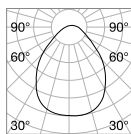

m	lx	øm
1	2945	1,90
2	736	3,80
3	327	5,60
4	184	7,50
5	116	9,40