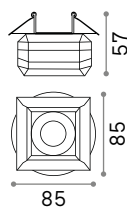

Soul

IP20 CRYSTAL

① 55 mm

0,340 Kg/0,0009 m³

G9 Not included - Recommended bulb 209043

Power	Finish	Code	€
max 40W	Clear	107691	18