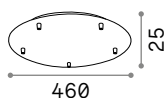

Standard Ceiling roses

1 cable

122823 € 6,90 122830 € 6,90 249278 € 8,00 249261 € 8,00 123295 € 6,90

3 cables

285580 € 45,00 new 285597 € 45,00 new 285627 € 65,00 new 285610 € 65,00 new 285603 € 45,00 new

5 cables

285634 € 75,00 new 285641 € 75,00 new 285672 € 100,00 new 285665 € 100,00 new 285658 € 75,00 new

Linear Ceiling roses

3 cables

122854 € 35,00 122861 € 35,00 249292 € 40,00 249285 € 40,00 123301 € 35,00

5 cables

285689 € 55,00 new 285696 € 55,00 new 285726 € 70,00 new 285719 € 70,00 new 285702 € 55,00 new