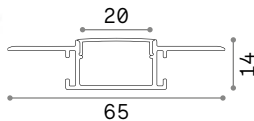

PROFILE 20 mm

Length	Weight	Volume	Finish	Code	€
2000 mm	0,60 Kg	0,0020 m³	White	223728	60
3000 mm	0,90 Kg	0,0029 m³	White	223735	88

KIT PROFILE 14 / 20 mm