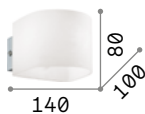

Puzzle

Metal frame with chrome finish.
White overlay acid-etched blown
glass diffuser.

LED Bulbs LED G9 3W 3000 K included.
Cod. **209043**

0,520 Kg / 0,0061 m³

G9 max 1x 40W

€ 50

035185 White

209043 € 3,90