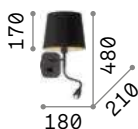

P. 499

201054

201092

Nordik

Matt black varnished metal frame. Golden PVC foil shade covered with black fabric.

LED LED source 3000 K, 15.000 h life.

ON OFF Lamp with integrated switch.

IP20