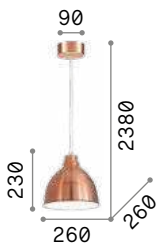

Navy

Metal frame and diffuser with antique brass and copper finishes. White enamel inside. Electrical cable adjustable in length.

0,800 Kg / 0,0235 m³
E27 max 1x60W

€ 95

020747 ■ Copper
020723 ■ Ant. Brass

3000 K
900 lm

101354 € 8,50