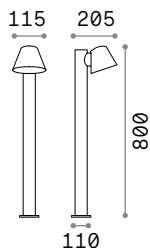

Gas

Powder coated die-cast aluminum body. Tempered and sandblasted clear glass diffuser. Available finishes: anthracite or coffee.

IP43

1,790 Kg / 0,0216 m³
GU10 max 1x35W

€ 105

139470 ■ Anthracit.
213101 ■ Coffee

4000 K
500 lm

253497 € 4,50 P. 702