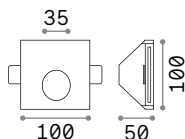

Walky

IP20 CRI ≥90 50.000 h GYPSUM

100 x 100mm
0,580 Kg/0,0009 m³

LED SMD AND DRIVER Included

Power	Lumen	CCT	Finish	Code	€
1W	55 lm	3000 K	White	249834	57