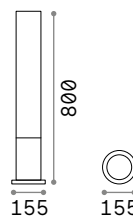

IP44

1,600 Kg / 0,0239 m³
GX53 max 1x15W

€ 120

135755 White
138510 Anthracit.
213071 Coffee

4000 K
1000 lm
154008 € 6,50