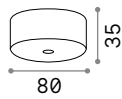

€ 100

221595 White

For further information please contact the technical office.

Ceiling roses

Magnetic Ceiling roses

1 cable

8 cables

All in Ceiling roses