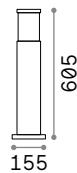

IP44

1,970 Kg / 0,0193 m³
E27 max 1x60W

€ 113

- 109145 White
- 026954 Grey
- 026985 Anthracit.
- 004730 Black
- 163758 Coffee

4000 K
490 lm

153957 € 3,00