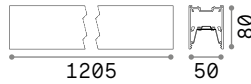

Fluo Bi-Emission*

LED SMD SAMSUNG

Up-light included - Driver TRIDONIC ON/OFF included

2,890 Kg/0,0183 m³
Cable length 1800 mm

Power	Beam	Lumen	CCT	Finish	Code	€
27 W	105°	3450 lm	3000 K	Aluminu.	192659	375
				White	192666	375
				Black	192710	375
		3650 lm	4000 K	Aluminu.	192734	375
				White	192741	375
				Black	192758	375

UP-LIGHT INFO

Power	Beam	Lumen	CCT
13 W	105°	2200 lm	3000 K
		2350 lm	4000 K

KIT DIMMABLE DRIVER*

	Code	€
1-10V	270692	195
DALI/Push	270876	230