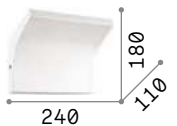

Commodore

Entirely metal body with matt white
finish. Replaceable LED source.

LED Bulbs LED GX53 9W 3000 K included.
Cod. 123936

■ □ IP20 INCLUSA

1,170 Kg / 0,0069 m³
GX53 max 2 x 15W

€ 107

125923 ■ White

3000 K
910 lm

123936

€ 6,50