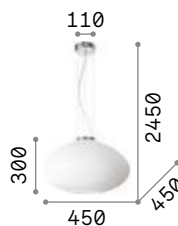

071015 White

101330 € 8,00

Plissé **new**

Plated metal frame. White acid-etched blown glass diffuser with decoration in relief. Clear PVC electrical wire. Colors: chrome or satin brass.

264509

285177

3,300 Kg / 0,1208 m³
E27 max 1x60W
€ 220