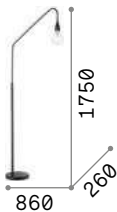

Minimal

Metal frame with black lacquered finish. Power cable with fabric coating.

LED Bulbs LED E27 8W Globo D125 trasparente 3000 K included. Cod. **101347**

ON OFF Lamp with integrated switch.