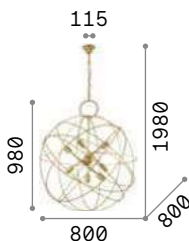

Konse

Totally metal frame and decorative elements. Satin dark gold varnish finish.

IP20

4,600 Kg / 0,7203 m³
E27 max 7 x 60W

€ 980

156033 Gold

3000 K
910 lm

119571 € 7,00