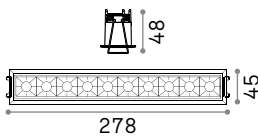

273 x 37 mm
0,480 Kg/0,0016 m³

LED COB OSRAM Driver ON/OFF included

Power	Beam	Lumen	CCT	Finish		Code	€
21 W	29°	2200 lm	3000 K	Black	+	206233	106
		2500 lm	4000 K	Black	+	267883	106

DIMMABLE DRIVER* Optional

Model	Control	Power	Output	Measure (LxHxW)	Code	€
Lika 6 W	DALI	10 W	700 mA	135 x 30 x 20 mm	267982	51
Lika 12,5 W	DALI	12 W	700 mA	135 x 30 x 20 mm	267999	51
Lika 21 W	DALI/Push	25 W	600 mA	167 x 41 x 32 mm	268002	94

Light beam: ACCENT