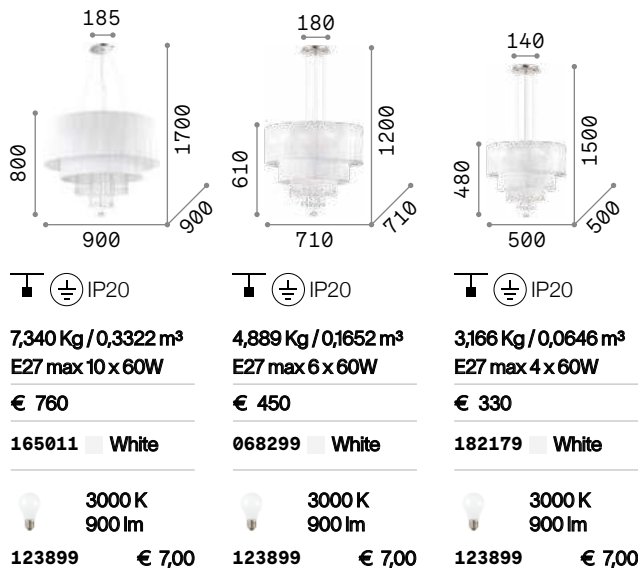

0,280 Kg / 0,0108 m³

€ 30

- 270043 Clear

3000 K
900 lm
123899 € 7,00

Opera

Chrome frame. PVC foil shade covered with metallic filaments. Cut crystal pendants. Suspension lamps provided with steel cables adjustable in length.