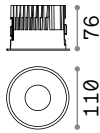

Off

⌀ 50 mm
0,460 Kg/0,0021 m³

LED COB CITIZEN Driver TRIDONIC ON/OFF included

Power	Beam	Lumen	CCT	Finish	Code	€
15 W	50°	1500 lm	3000 K	White	266497	78
				Black	266558	78
		1600 lm	4000 K	White	266503	78
				Black	266565	78