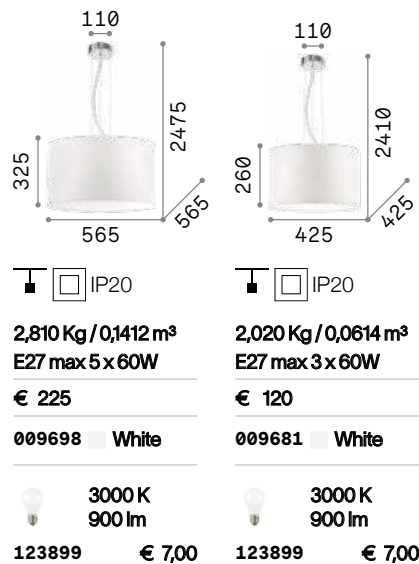

P. 408

P. 451

P. 501

Wheel

Enameled metal circular frame.
 PVC foil shade, covered with fabric.
 Steel cables adjustable in length
 with automatic devices.

P. 285

Ekos

Metal frame with matt white finish.
PVC foil shades coated with fabric
in canvas color.