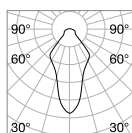

m	lx	øm
1	719	0,98
2	179	1,96
3	79	2,95
4	44	3,93
5	28	4,92