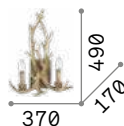

■ IP20

1,770 Kg / 0,0759 m³

E14 max 2x40W

€ 135

115511 Beige

3000 K
470 lm

101224

€ 3,00

P. 240

P. 460