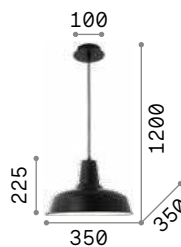

IP20

1,200 Kg / 0,0356 m³
E27 max 1x 60W

€ 115

- 102047 White
- 102054 Aluminum
- 093659 Black
- 093697 Copper