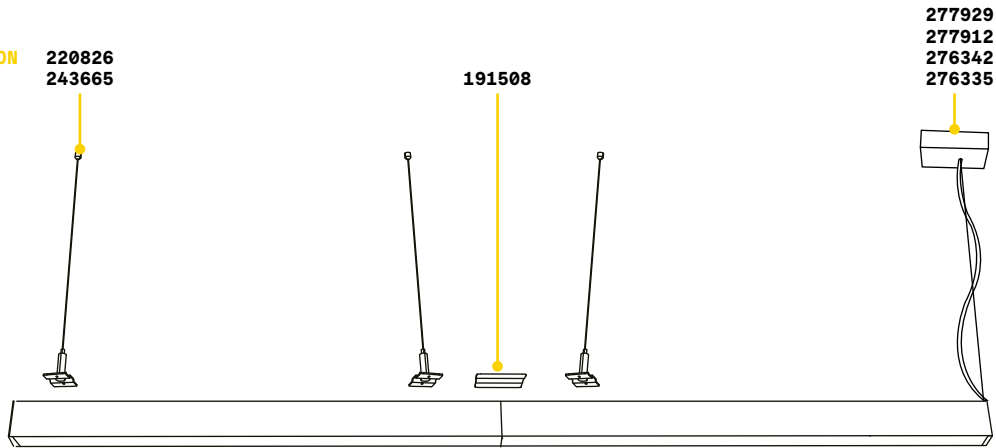

Fluo - Assembly plans

FLUO SUSPENSION