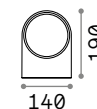

Iko

Powder coated die-cast aluminum body. Tempered and frosted clear glass up-and-down double diffuser. Available finishes: anthracite, white or grey.

018515

092218

018522

IP54

0,600 Kg / 0,0040 m³
E27 max 1x60W

€ 49

018522 White
092218 Grey
018515 Anthracit.

4000 K
600 lm

151960 € 2,50