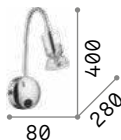

Flex

Metal frame with flexible arm available with chrome or nickel finish. Freely adjustable diffuser. Switch button on the base.

LED Bulbs LED GU10 5W 3000 K included.
Cod. **108292**

ON
OFF Lamp with integrated switch.

0,270 Kg / 0,0014 m³
GU10 max 1x50W

€ 33

000305 Chrome
006161 Nickel

3000 K
480 lm

108292 € 4,50