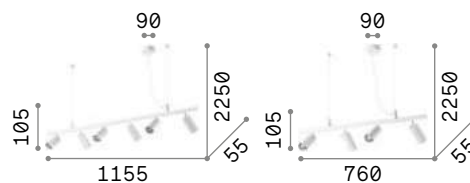

2,700 Kg / 0,0360 m³
GU10 max 6 x 28W

€ 380

231433 **White**
231396 **Black**
244648 **Satin Brass**

3000 K
480 lm

108292 € 4,50

2,310 Kg / 0,0243 m³
GU10 max 4 x 28W

€ 280

231372 **White**
231341 **Black**
244624 **Satin Brass**

3000 K
480 lm

108292 € 4,50