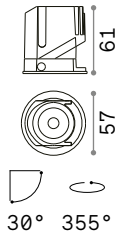

0,200 Kg/0,0003 m³

LED COB CITIZEN Required - Driver TRIDONIC ON/OFF included

Power	Beam	Lumen	CCT	Finish	Code	€
13W	36°	1100lm	3000K	Black	279602	45 new

DIMMABLE DRIVER* Optional

	Power	Output	Measure (LxHxW)	Code	€
1-10V/Push	20W	350 mA	108x52x22 mm	287867	55 new
DALI/Push	20W	350 mA	120x51x29 mm	287874	65 new

Light beam: **ACCENT**