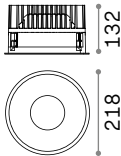

⌀ 195 mm
1,850 Kg/0,0094 m³

LED COB CITIZEN Driver TRIDONIC ON/OFF included

Power	Beam	Lumen	CCT	Finish	Code	€
42 W	60°	4600 lm	3000 K	White	266534	164
				Black	266596	164
		4800 lm	4000 K	White	266541	164
				Black	266602	164

REFLECTOR

Model	Required	Finish	Code	€
Off 15W	No	Black	266619	13
Off 28 W	No	Black	266626	21
Off 42 W	No	Black	266633	22

DIMMABLE DRIVER* Optional

Model	Control	Power	Output	Measure (LxHxW)	Code	€
Off 15 W	1-10V/Push	20 W	350 mA	105 x 20 x 50 mm	266657	60
	DALI	20 W	350 mA	105 x 20 x 50 mm	266701	60
Off 28 W	1-10V/Push	32 W	700 mA	100 x 20 x 65 mm	266671	85
	DALI	32 W	700 mA	100 x 20 x 65 mm	266725	85
Off 42 W	1-10V	42 W	1050 mA	120 x 20 x 75 mm	266688	100
	DALI/Push	45 W	1050 mA	150 x 43 x 30 mm	266732	100

Light beam: WIDE