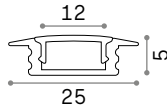

Slot Recessed

PROFILE 12 mm Mounting kit included

Length	Weight	Volume	Finish	Code	€
1000 mm	0,15 Kg	0,0010 m³	White	124155	13
2000 mm	0,35 Kg	0,0020 m³	White	203102	22
3000 mm	0,54 Kg	0,0030 m³	White	204611	33