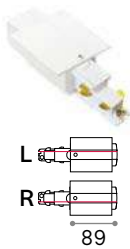

MAIN CONNECTOR END

0,089 Kg/0,0004 m³

256085	L	€ 17
256078	R	€ 17
256146	L	€ 17
256122	R	€ 17