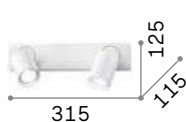

Rudy

White or black powder coated die-cast aluminum frame. Adjustable diffusers: they can be rotated and reclined.

LED Bulbs LED GU10 5W 3000 K included.
Cod. 108292