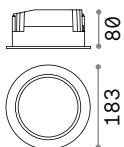

① 160 mm
1,250 Kg/0,0056 m³

LED COB PHILIPS Driver PHILIPS ON/OFF included

Power	Beam	Lumen	CCT	Finish	Code	€
30 W	46°	2900 lm	3000 K	White	193489	120
		3150 lm	4000 K	White	193380	120

DIMMABLE DRIVER* Optional

Model	Control	Power	Output	Measure (LxHxW)	Code	€
Basic 10 W	1-10V	12 W	300 mA	150 x 43 x 29 mm	218823	28
	DALI/Push	10 W	300 mA	130 x 43 x 30 mm	220772	105
Basic 15 W	1-10V	15 W	450 mA	150 x 43 x 29 mm	218830	28
	DALI/Push	17 W	450 mA	130 x 43 x 30 mm	220796	110
Basic 20 W	DALI/Push	25 W	700 mA	130 x 43 x 30 mm	220789	120
Basic 30 W	1-10V	31 W	900 mA	150 x 43 x 29 mm	218854	38
	DALI/Push	45 W	900 mA	150 x 43 x 30 mm	220802	130

Light beam: ACCENT