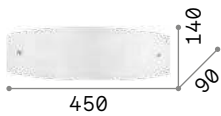

Ali

White acid-etched glass diffuser composed of one frontal and two side elements. Chrome glass holders.

IP20

1,410 Kg / 0,0204 m³
E27 max 2x 60W

€ 51

026558 White

3000 K
340 lm

101286 € 3,00