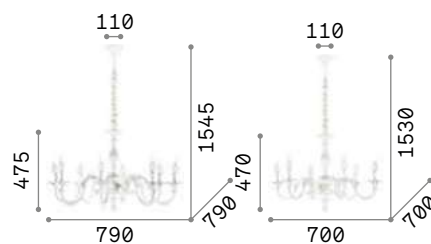

3000 K
430 lm

101248 € 3,00

Justine

Metal ceiling rose and frame with casted arms. White matt varnish finish. Velvet chain cover.

IP20

4,550 Kg / 0,3281 m³
E14 max 8 x 40W

€ 470

197524 White