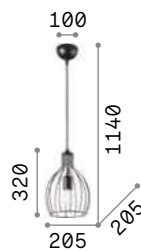

Ampolla

Metal ceiling rose, bulb socket and decorative structure with white or black finishes. Power cable adjustable in length.

IP20

0,950 Kg / 0,0709 m³
E27 max 1x60W

€ 105

194295 White
148502 Black

2200 K
500 lm
151717 € 8,90