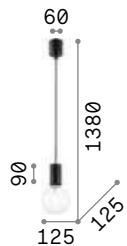

Hugo

Metal ceiling cup and frame, both with black matt varnish finish. Power cable coated with fabric.

0,380 Kg / 0,0099 m³
E27 max 1x60W

€ 35

139685 ■ Black

3000 K
1020 lm

101347 € 8,50