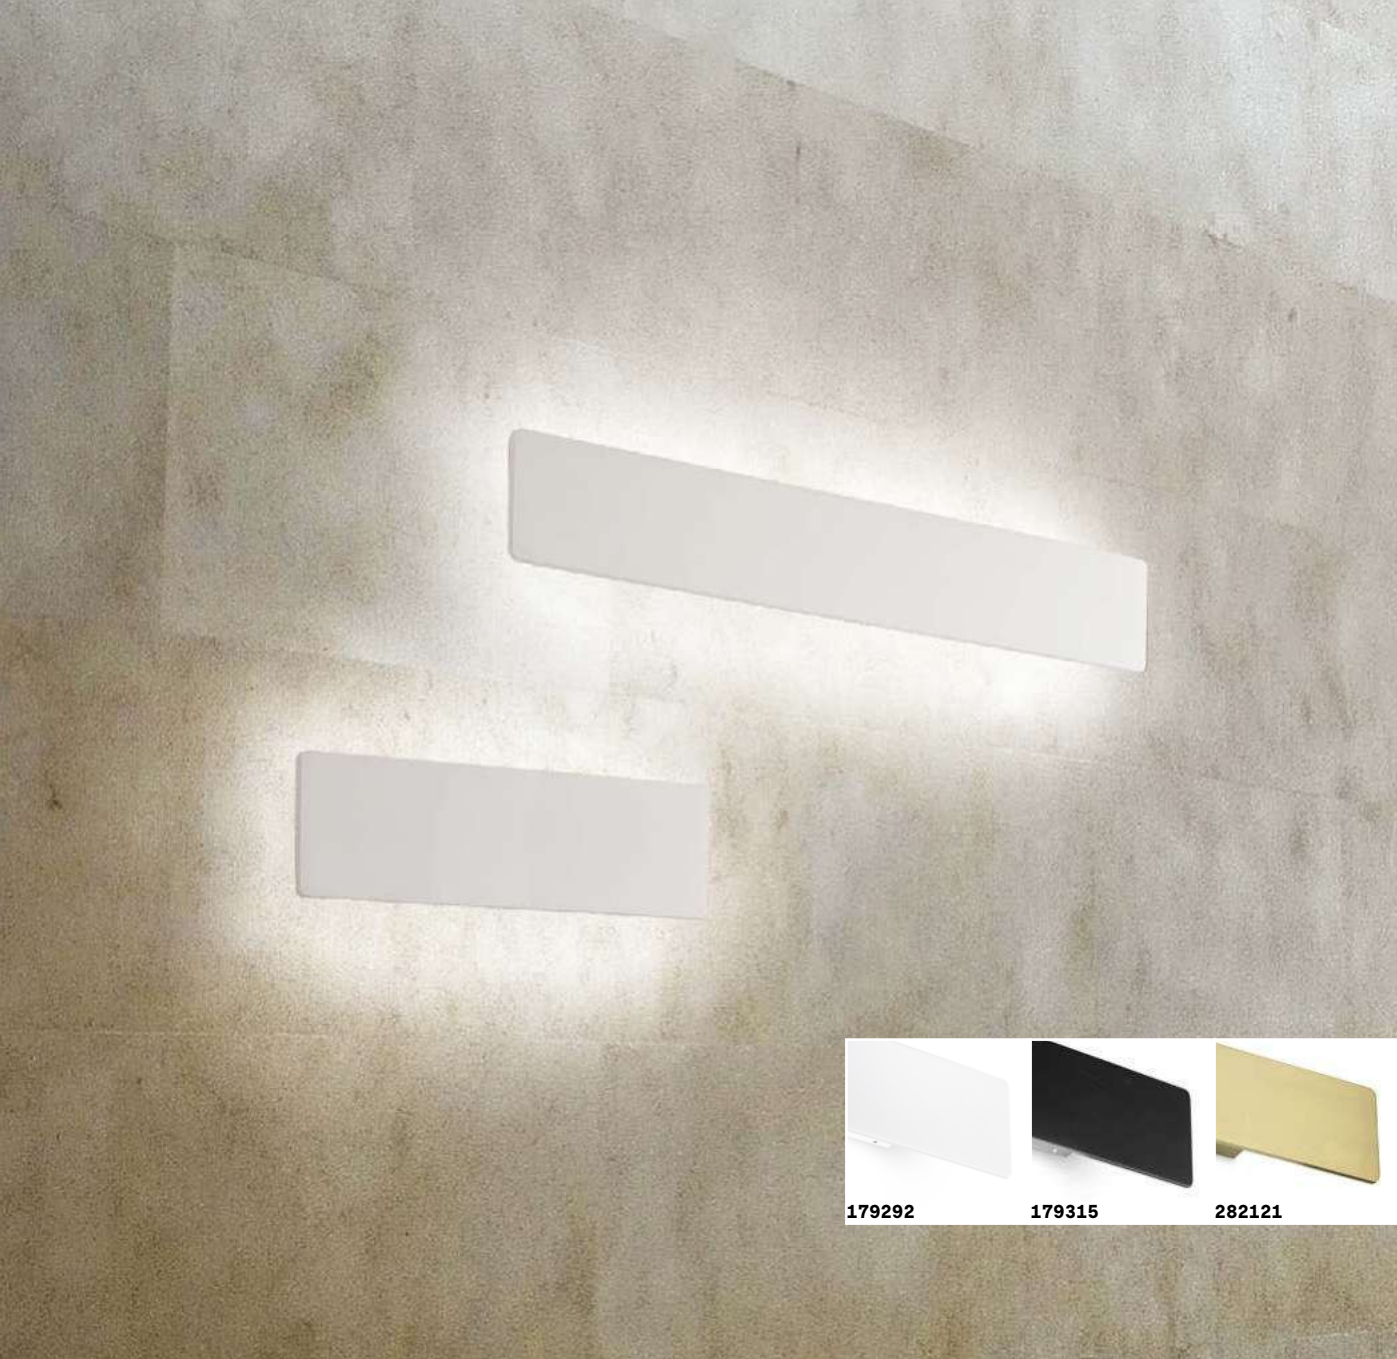

Zig Zag ^{new}

Heat-sink body totally made of aluminum sheet of 6 mm thickness. White or black powder paint finish or plated brass. Integrated LED source.

LED LED source 3000/4000 K, 15.000 h life.

■ (⊕) IP20