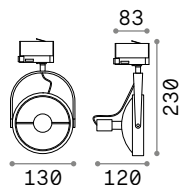

Glim Track - Look Track

0,320 Kg/0,0180 m³

GU10 Bulbs LED GU10 13W 3000 K included. Code **189031**

Power	Finish	Code	€
max 50W	White	229676	65
	Black	229683	65

P. 302