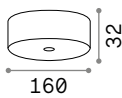

Ceiling roses

Magnetic Ceiling roses

1 cable

8 cables

All in Ceiling roses

3 cables

6 cables

12 cables