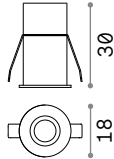

One new

Source	LED SMD	LED life	30.000 h
Power	2W / 3W	Insulation class	II
Driver included	On/Off	IP	20
Drivers available	No	Material	Aluminum
CCT	3000 K	Warranty	5 years
CRI	≥95		

⌀ 17 mm

0,050 Kg/0,0001 m³

LED SMD Driver ON/OFF included*

Power	Beam	Lumen	CCT	Finish	Code	€
2W	25°	130 lm	3000 K	White	274768	28 new