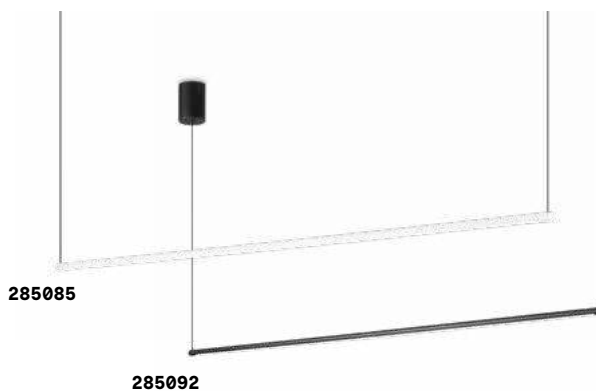

IP20

0,880 Kg / 0,0414 m³
LED 17W / 1600 lm

€ 250

285085 White new
285092 Black new