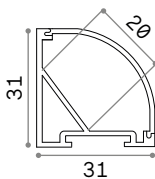

ROUND 31x31

Length	Weight	Volume	Finish	Code	€
2000 mm	0,70 Kg	0,0020 m³	White	267722	25
	0,70 Kg	0,0020 m³	Aluminu.	267715	25
3000 mm	1,05 Kg	0,0029 m³	White	267746	35
	1,05 Kg	0,0029 m³	Aluminu.	267739	35