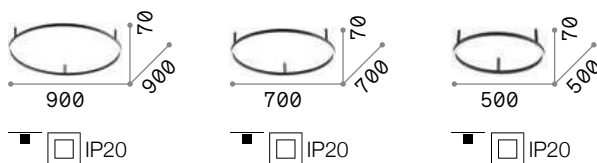

Oracle Slim new

Ceiling lamp consisting of a thin matt white or black painted aluminum frame and opal polycarbonate diffuser. Circular model available in three different sizes. Integrated LEDs; available in 3000 K color temperature; CRI ≥ 80; LED useful life 17.500 h; IP20 protection, insulation class II.

LED LED source 3000 K, 17.500 h life.

■ □ IP20 1,700 Kg / 0,1345 m³ LED 51W / 4060 lm € 265	■ □ IP20 1,430 Kg / 0,0852 m³ LED 35W / 3050 lm € 215	■ □ IP20 1,240 Kg / 0,0455 m³ LED 30W / 2350 lm € 175

266015	White	new	265995	White	new	265971	White	new
266022	Black	new	266008	Black	new	265988	Black	new