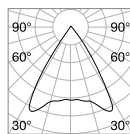

CRI≥80 28W 60° 3500lm 3000K

m	lx	øm
1	2453	1,30
2	613	2,50
3	273	3,80
4	153	5,00
5	96	6,30