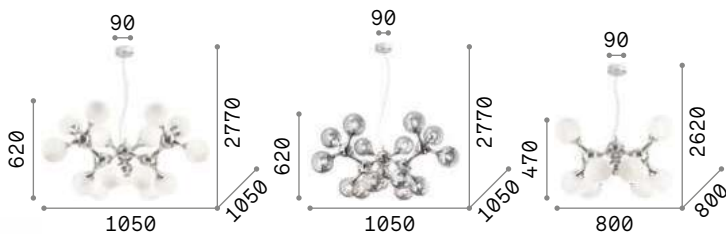

IP20

8,000 Kg / 0,4651 m³
E14 max 15 x 40W

€ 555

082073 White
241012 Satin Brass

3000 K
480 lm

101200 € 3,00

IP20

8,000 Kg / 0,4651 m³
E14 max 15 x 40W

€ 715

200491 Chrome

3000 K
480 lm

101200 € 3,00

IP20

5,300 Kg / 0,1479 m³
E14 max 9 x 40W

€ 385

082059 White
241036 Satin Brass

3000 K
480 lm

101200 € 3,00

P. 306

P. 396