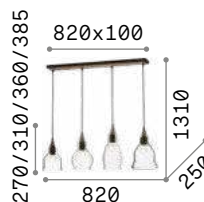

IP20

4,090 Kg / 0,0983 m³
E27 max 4 x 60W

€ 368

122557 ■ Black

3000 K
910 lm
119571 € 7,00