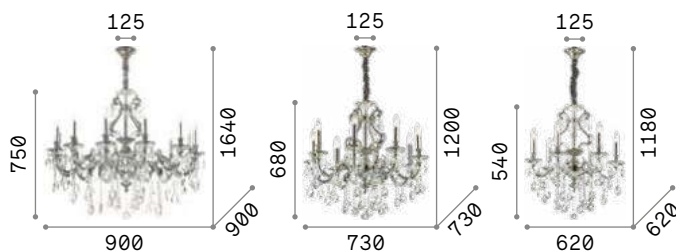

€ 539

167244 Chrome
167398 Gold

3000 K
470 lm
101224 € 3,00

Gioconda

Casted metal body with gold or antique silver finish. Octagonal and round cut crystal pendants. Velvet chain cover.

IP20

18,100 Kg / 0,1360 m³
E14 max 12 x 40W