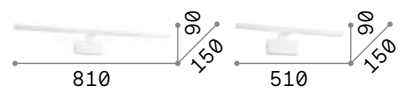

■ □ IP20

0,660 Kg / 0,0264 m³
LED 20W / 1620 lm

€ 145

225029 □ White
224992 ▨ Chrome
225005 ▩ Satin Brass

■ □ IP20

0,650 Kg / 0,0162 m³
LED 12W / 1020 lm

€ 110

224985 □ White
224930 ▨ Chrome
224954 ▩ Satin Brass