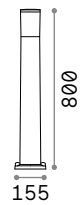

IP55 INCL. LED

1,070 Kg / 0,0220 m³
E27 max 1x23W

€ 75

198644 White
198637 Grey
198620 Black

4000 K
1000 lm

151991 € 2,50