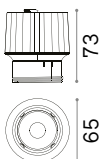

0,200 Kg/0,0030 m³

LED COB CITIZEN Required - Driver TRIDONIC ON/OFF included

Power	Beam	Lumen	CCT	Finish	Code	€
15W	35°	1500 lm	2700 K	Black	208572	78
		1600 lm	3000 K	Black	208589	78
		1700 lm	4000 K	Black	208596	78

DIMMABLE DRIVER* Optional

	Power	Output	Measure (LxHxW)	Code	€
1-10V	20 W	350 mA	101 x 29 x 51 mm	216324	44
DALI/Push	17 W	350 mA	130 x 30 x 43 mm	216263	104

* The dimmable power supplies must be ordered in concomitance with the product and will be included inside the fittings by replacing the on-off power supply. ** Lens 35° included.