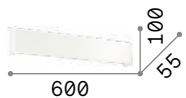

Bright

Total aluminium body with white matt varnish finish. Upward and downward-facing light beam.

LED LED source 3000 K, 30.000 h life.

■ IP20

1,660 Kg / 0,0101 m³
LED 22,5W / 1500 lm

€ 195

131962 White

■ IP20