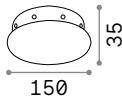

€ 100

221595 White

For further information please contact the technical office.

Ceiling roses

Magnetic Ceiling roses

1 cable

8 cables

All in Ceiling roses