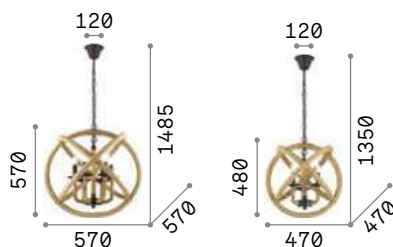

Corda

Metal frame and details with matt black finish. Partially covered with natural hemp rope.

IP20

4,550 Kg / 0,2084 m³
E14 max 6 x 40W

€ 305

130910 ■ Rope

3000 K
480 lm

101200 € 3,00

IP20

3,580 Kg / 0,1273 m³
E14 max 3 x 40W

€ 215

130903 ■ Rope

3000 K
480 lm

101200 € 3,00