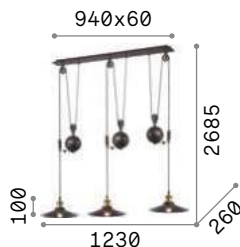

153445 ■ Concrete

153438 ■ Concrete

2200 K
440 lm

2200 K
440 lm

151694 € 7,00

151694 € 7,00

Up and Down

Metal frame with matt black enamel finish. Antique brass metal lamp socket covers and screws. Diffusers can be individually adjusted by means of a counterweight system.