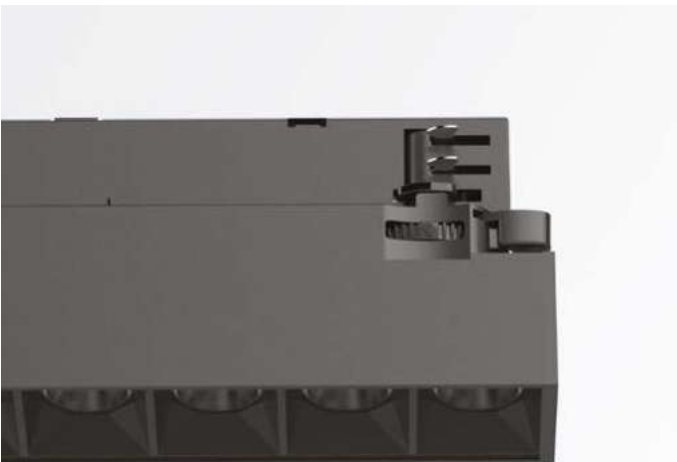

Display Accent 535 mm

Display Wide

0,420 Kg/0,0067 m³

LED SMD SAMSUNG Driver ON/OFF included

Power	Beam	Lumen	CCT	Finish		Code	€
21W	125°	2400 lm	3000 K	White		283753	150 <i>new</i>
				Black		283760	150 <i>new</i>
		2500 lm	4000 K	White		276274	150 <i>new</i>
				Black		283777	150 <i>new</i>

0,770 Kg/0,0124 m³

LED SMD SAMSUNG Driver ON/OFF included

Power	Beam	Lumen	CCT	Finish		Code	€
40W	125°	4300 lm	3000 K	White		283722	220 <i>new</i>
				Black		283050	220 <i>new</i>
		4500 lm	4000 K	White		283739	220 <i>new</i>
				Black		283746	220 <i>new</i>

Light beam: WIDE

m	lx	øm
1	473	5,20
2	118	6,50
3	53	9,70
4	30	13,00
5	19	16,00

m	lx	øm
1	897	3,10
2	224	6,10
3	100	9,20
4	56	12,00
5	36	15,00

CRI≥80 21W 125° 2400lm 3000K

CRI≥80 40W 125° 4300lm 3000K