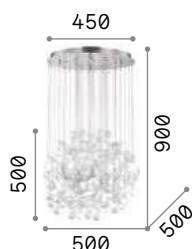

Bollicine

Decorative elements composed of metal wires with clear and white or clear and chrome blown glass bubbles.

LED Bulbs LED G9 3W 3000 K included.
Cod. **209043**