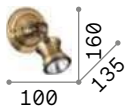

Barber

Total metal base, junction and bulb socket cover. Adjustable body. Available versions: antique brass or nickel.

LED Bulbs LED GU10 7W 3000 K included.
Cod. **123943**

0,230 Kg / 0,0025 m³
GU10 max 1 x 28W

€ 65

160016 ■ Nickel
159997 ■ Ant. Brass

3000 K
630 lm

123943 € 4,50