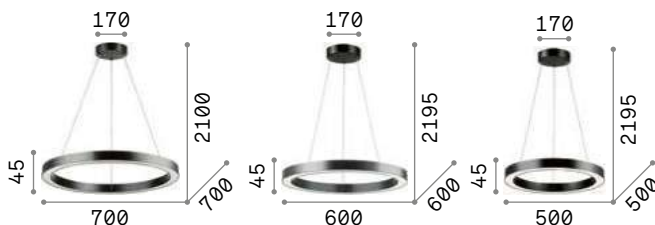

Oracle Round

White or black powder painted aluminum ceiling rose and body. Opal color plastic diffuser. Integrated LED source.

LED LED source 3000 K, 20.000 h life.

IP20

2,160 Kg / 0,0353 m³
LED 43W / 3850 lm

€ 435

211381 White
222110 Black

IP20

1,870 Kg / 0,0260 m³
LED 38W / 3300 lm

€ 375

211398 White
222103 Black

IP20

1,640 Kg / 0,0169 m³
LED 31W / 2850 lm

€ 315

211404 White
222097 Black