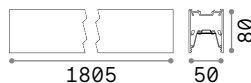

LED SMD SAMSUNG

Up-light included - Driver TRIDONIC ON/OFF included

4,420 Kg/0,0269 m³
Cable length 1800 mm

Power	Beam	Lumen	CCT	Finish	Code	€
36 W	105°	4750 lm	3000 K	Aluminu.	192727	495
				White	192703	495
				Black	192697	495
		5050 lm	4000 K	Aluminu.	192680	495
				White	192673	495
				Black	192642	495

UP-LIGHT INFO

Power	Beam	Lumen	CCT
18 W	105°	2950 lm	3000 K
		3100 lm	4000 K

KIT DIMMABLE DRIVER*

	Code	€
1-10V	270883	195
DALI/Push	270937	230

Light beam: **BI-EMISSION**
WIDE

MOUNTING KIT Required - Page 551