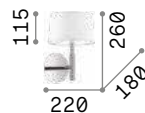

IP20

0,700 Kg / 0,0105 m³
G9 max 1x40W

€ 70

075471 White

3000 K
370 lm

209043

€ 3,90