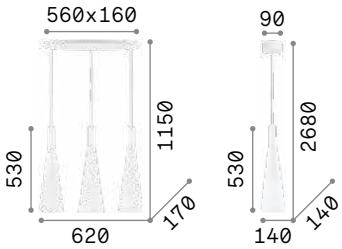

023021

053448

Milk

White enameled elliptical metal frame. White blown and acid-etched glass diffuser. Power cables adjustable in length.

4,220 Kg / 0,1024 m³
E27 max 3 x 60W

1,270 Kg / 0,0354 m³
E27 max 1 x 60W