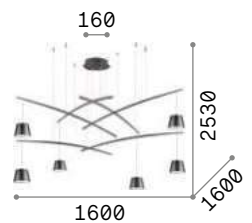

IP20

6,790 Kg / 0,0377 m³
LED 37W / 2800 lm

€ 600

196985 ■ White
196992 ■ Black