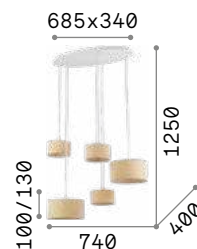

IP20

3,950 Kg / 0,0917 m³
G9 max 5 x 40W

€ 335

110868 Canvas

3000 K
370 lm

209043 € 3,90