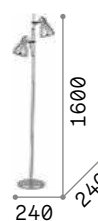

IP20

3,600 Kg / 0,0277 m³
E27 max 2 x 60W

€ 135

042794 ■ Silver
001197 ■ Black

3000 K
910 lm
119571 € 7,00