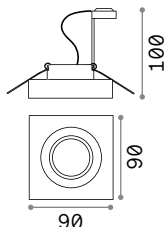

⌀ 60 mm

0,340 Kg/0,0012 m³

Purchase Qty. 3 pieces

GU10 Not included - Recommended bulb 108292

Power	Finish		Code	€
max 50W	Clear		114019	21