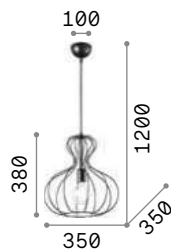

Ampolla

Metal ceiling rose, bulb socket and decorative structure with white or black finishes. Power cable adjustable in length.

IP20

0,950 Kg / 0,0709 m³
E27 max 1x60W

€ 105

194295 White
148502 Black

2200 K
500 lm
151717 € 8,90