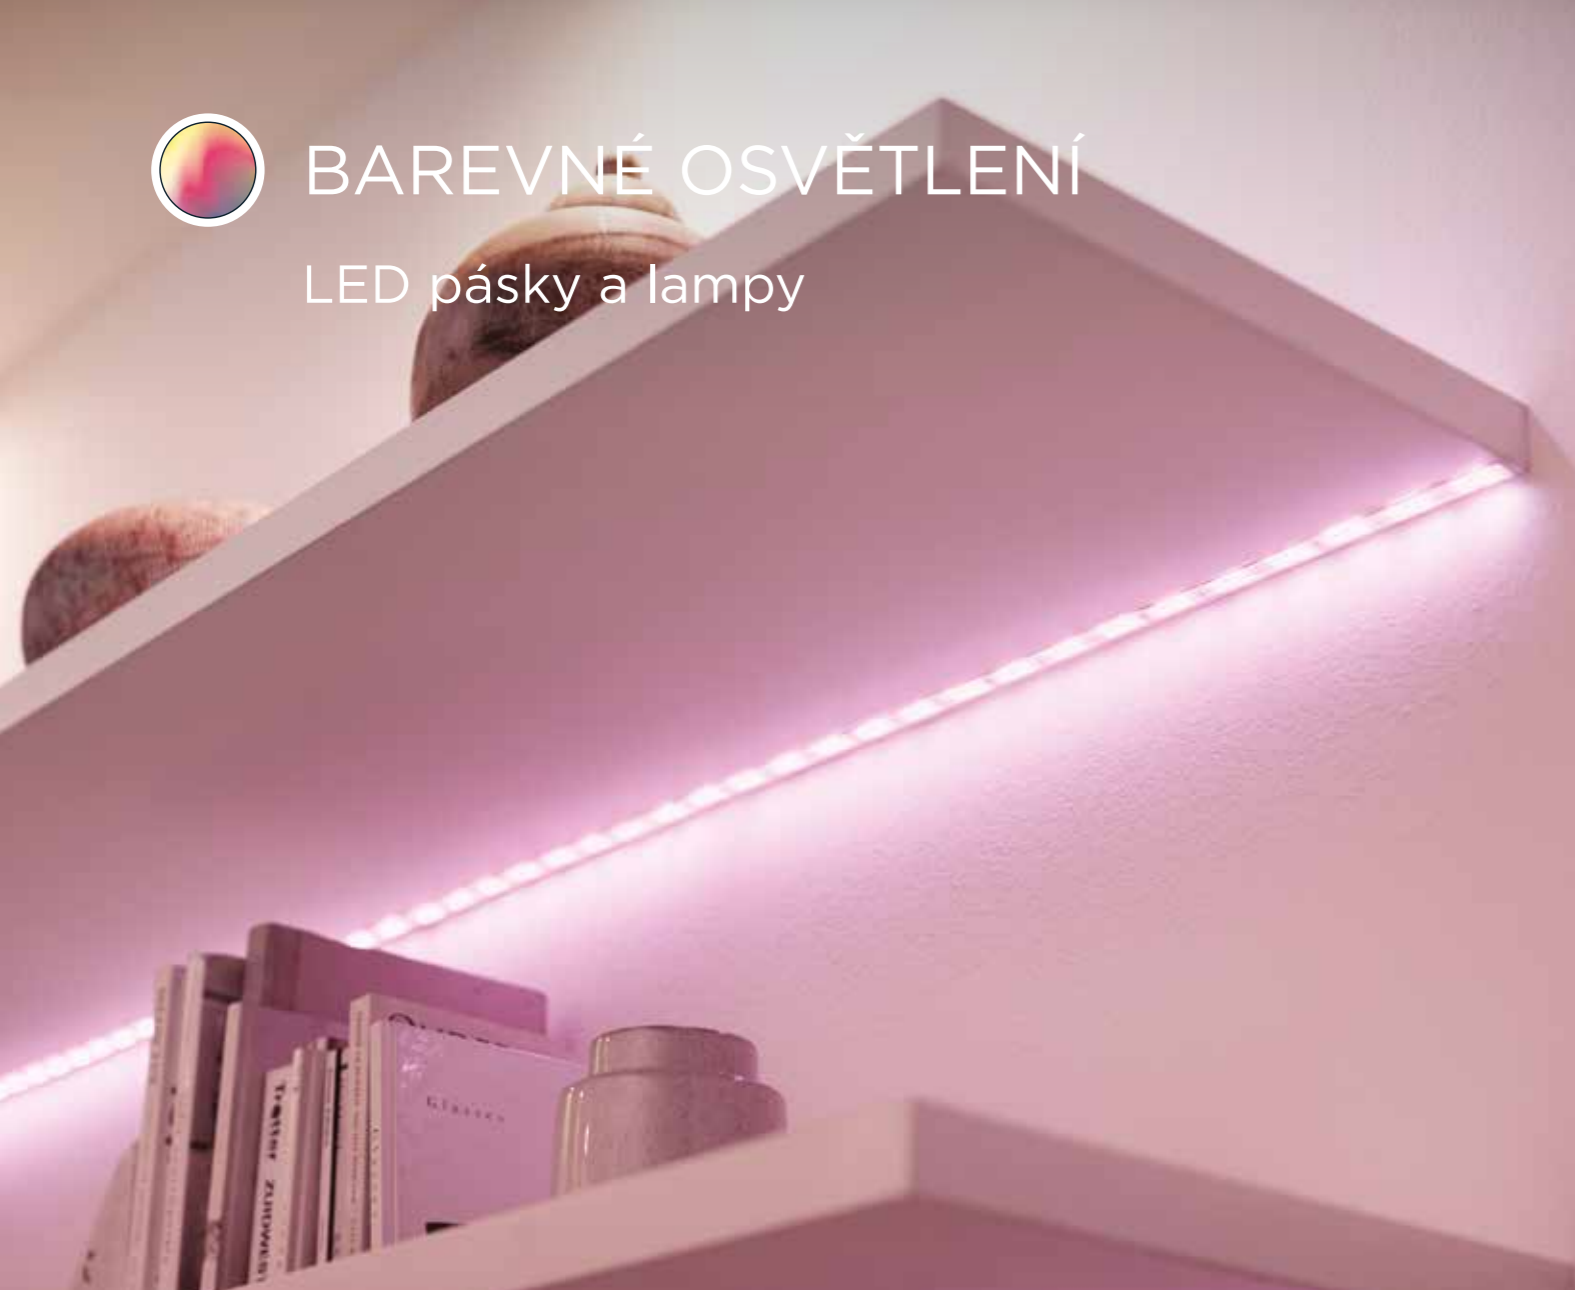

BAREVNÉ OSVĚTLENÍ

LED pásky a lampy

ARTICLE	78816200
WATTAGE	20W
LUMEN	1600lm (800 lm x meter)
POWER	Input: 100-240VAC, 20W Output: 12 VDC
COLOR TEMP.	2,700K - 6,500K + RGB
SIZE	2m x 12mm, 240g
CRI	80
EAN	8718699789732

ARTICLE	26108200
WATTAGE	11W
LUMEN	880lm
POWER	12VAC DC, 11W
COLOR TEMP.	2,700K - 6,500K + RGB
SIZE	1m x 12mm, 50g
CRI	80
EAN	8719514553484
ENERGY LABEL	

ARTICLE	26128000
WATTAGE	45W
LUMEN	620lm
POWER	2,200K - 6,500K
COLOR TEMP.	25,000hrs
SIZE	183 x ø 160mm, 750g
CRI	85
EAN	8719514261280

ARTICLE	-
WATTAGE	9W
LUMEN	620lm @ 4000K
POWER	2,200K - 6,500K + RGB
COLOR TEMP.	25,000hrs
SIZE	158 x ø 150mm, 720g
CRI	80
EAN	8719514551718

ARTICLE	-
WATTAGE	9W
LUMEN	600lm @ 4000K
POWER	2,200K - 6,500K + RGB
COLOR TEMP.	25,000hrs
SIZE	134 x ø 134mm, 680g
CRI	80
EAN	8719514553026

Product specs, form factor and launch are subject to change.
*2021 updates.