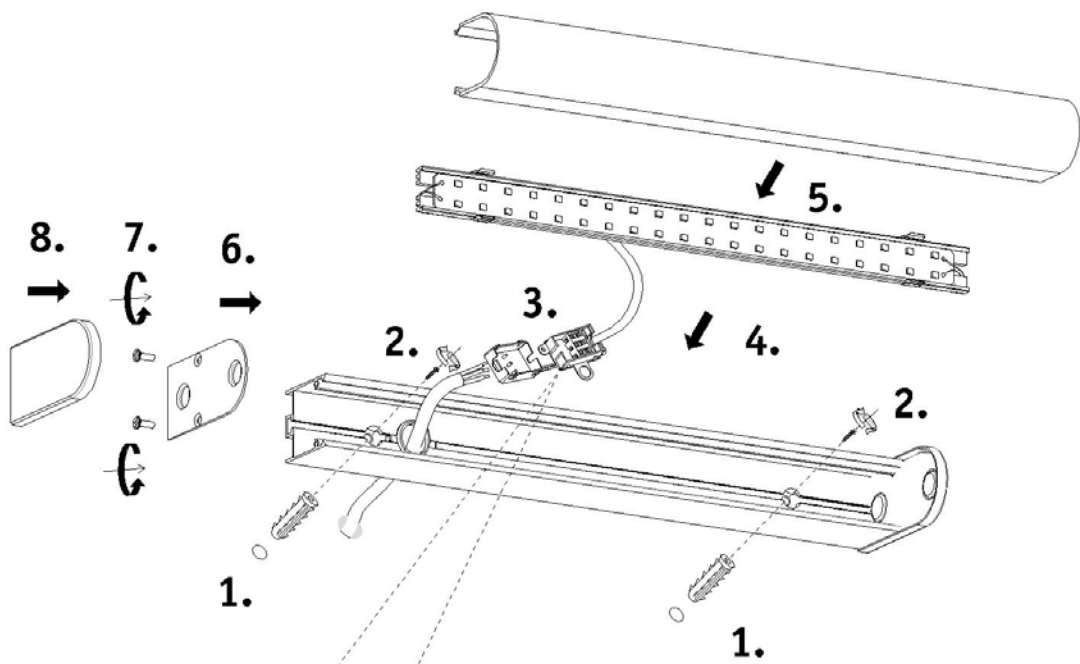

LUCIDE

Item number: 04205/12/12

Technical details

Materials used:	Aluminum and acrylic
Color:	Brushed Nickel
Dimmable and how is fixture dimmable	No
Size:	Height: 4cm
	Length: 7.8cm
	Width: 58.8cm
	Net weight:
Power requirements:	220-240V~50HZ
Bulb type and maximum wattage:	AC LED 16W
Number of bulbs:	80Pcs LEDs
IP degree:	IP44

Fitting wire colour	Household circuit
Blue	Connect to (Neutral- Blue or Black)
Brown	Connect to (Live- Red or Brown or white)

Warranty declaration:

Lucide NV warrants that the products supplied will be free from defects in material and workmanship for a period of 2 years from the date of purchase by the end user, if the item is installed and maintained properly as mentioned in the user manual.