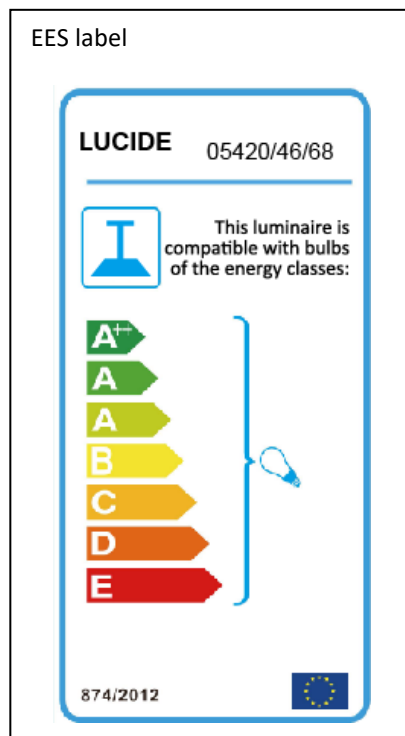

Von der Garantie ausgenommen: 1. Gebrochene Glasteile der Fassung werden nur innerhalb von 14 Tagen ab Kauf durch den Endkunden ersetzt. 2. Normaler Verschleiß, Verfärbungen aufgrund des normalen Gebrauchs. 3. Beschädigungen aufgrund externer Ursachen wie Feuer, Wasser, unsachgemäße Nutzung/ Installation oder Wartung des Produkts.

Kunden müssen das defekte Produkt/Teil und den Originalkaufbeleg einsenden, um Garantieansprüche geltend zu machen.

Deklaracja gwarancji:

LucideNV gwarantuje, że dostarczone produkty będą wolne od defektów materiałowych oraz produkcyjnych przez okres 2 lat od daty zakupu przez użytkownika końcowego, jeżeli urządzenie jest zainstalowane i prawidłowo utrzymywane zgodnie z instrukcją obsługi.

Wyłączenie z gwarancji: 1. Rozbite szkło zostanie wymienione tylko do 14 dni od momentu zakupu przez użytkownika końcowego. 2. Normalne zużycie, utrata koloru w wyniku normalnego użytkowania. 3. Uszkodzenie spowodowane czynnikami zewnętrznymi takimi, jak ogień, woda, nieprawidłowe używanie/ instalacja lub utrzymywanie produktu.

W celu uzyskania gwarancji klient musi zwrócić uszkodzony przedmiot oraz oryginalny dowód zakupu.

Other languages of the manual and further explanations can be found on our website.