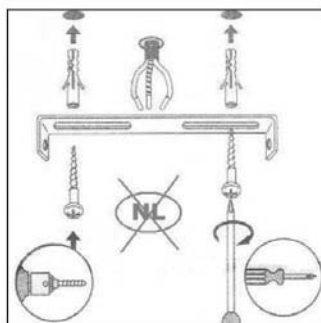

Installation drawing