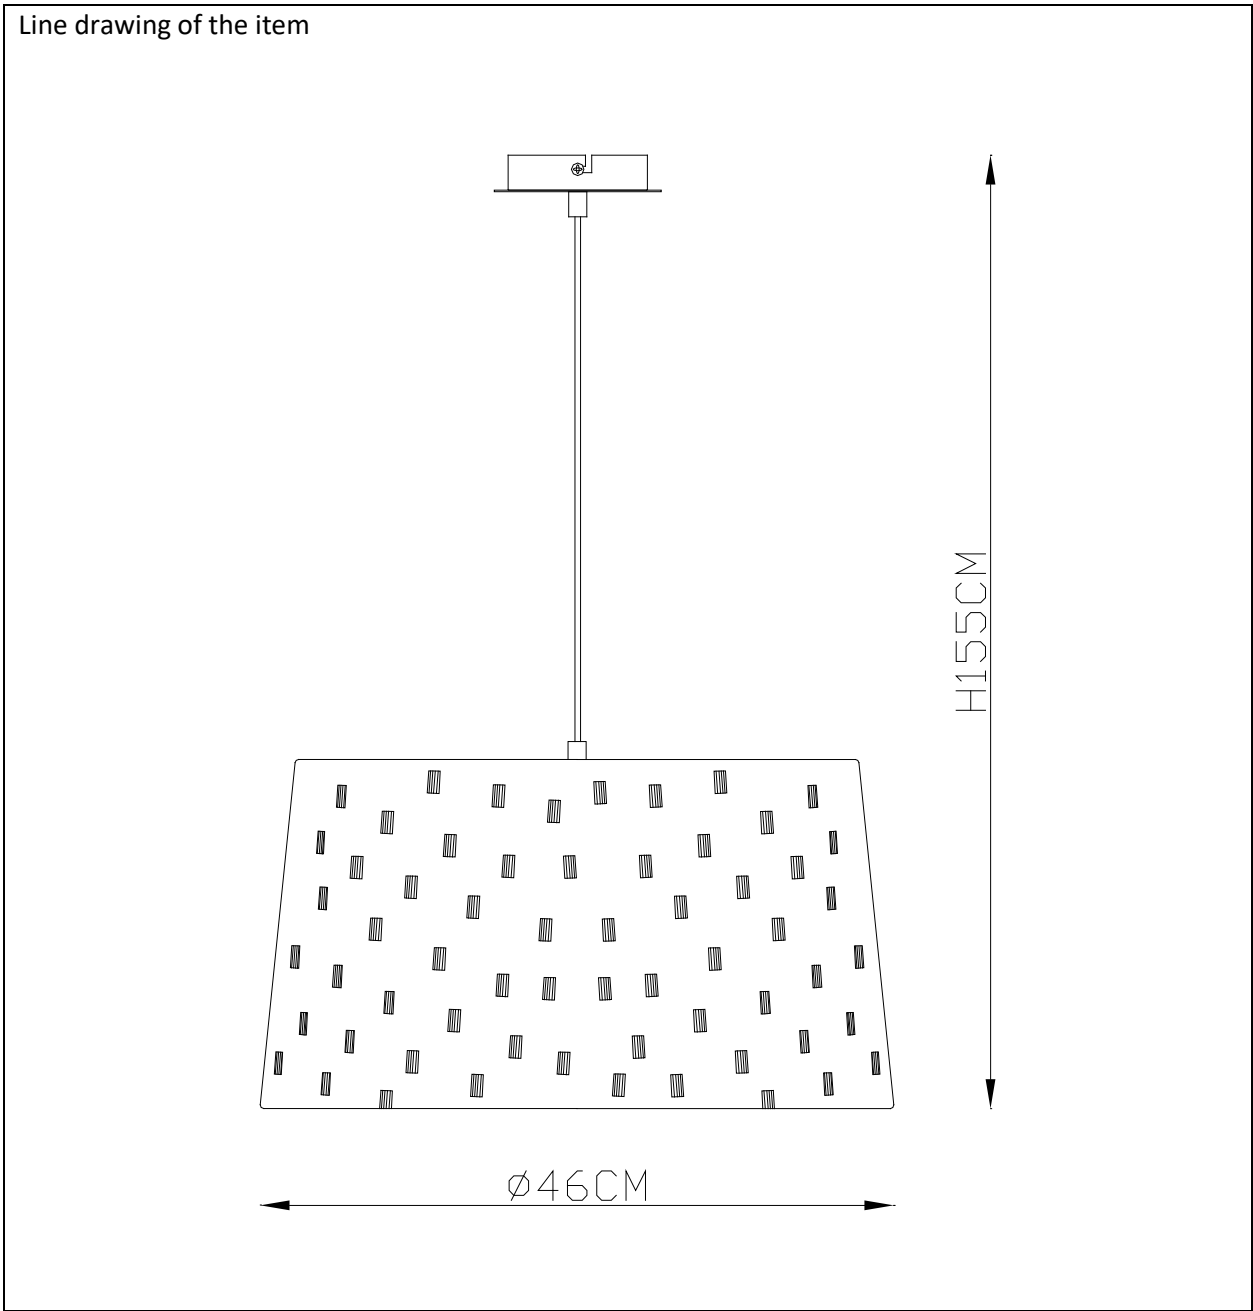

LUCIDE

Item number: 05420/46/68

Technical details

Materials used:	Wood, Cloth and Metal
Color:	Shallow blue sheet
Dimmable and how is fixture dimmable	
Size:	Height: 155cm
	Length:
	Width: Ø46cm
	Net weight: 1.1kg
Power requirements:	220-240V~50Hz
Bulb type and maximum wattage:	E27 Max.40W
Number of bulbs:	1X E27
IP degree:	IP 20