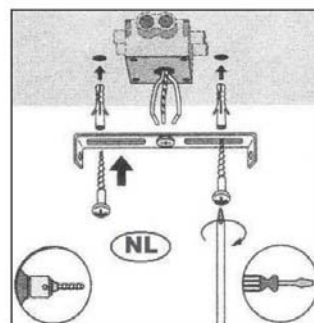

Installation drawing