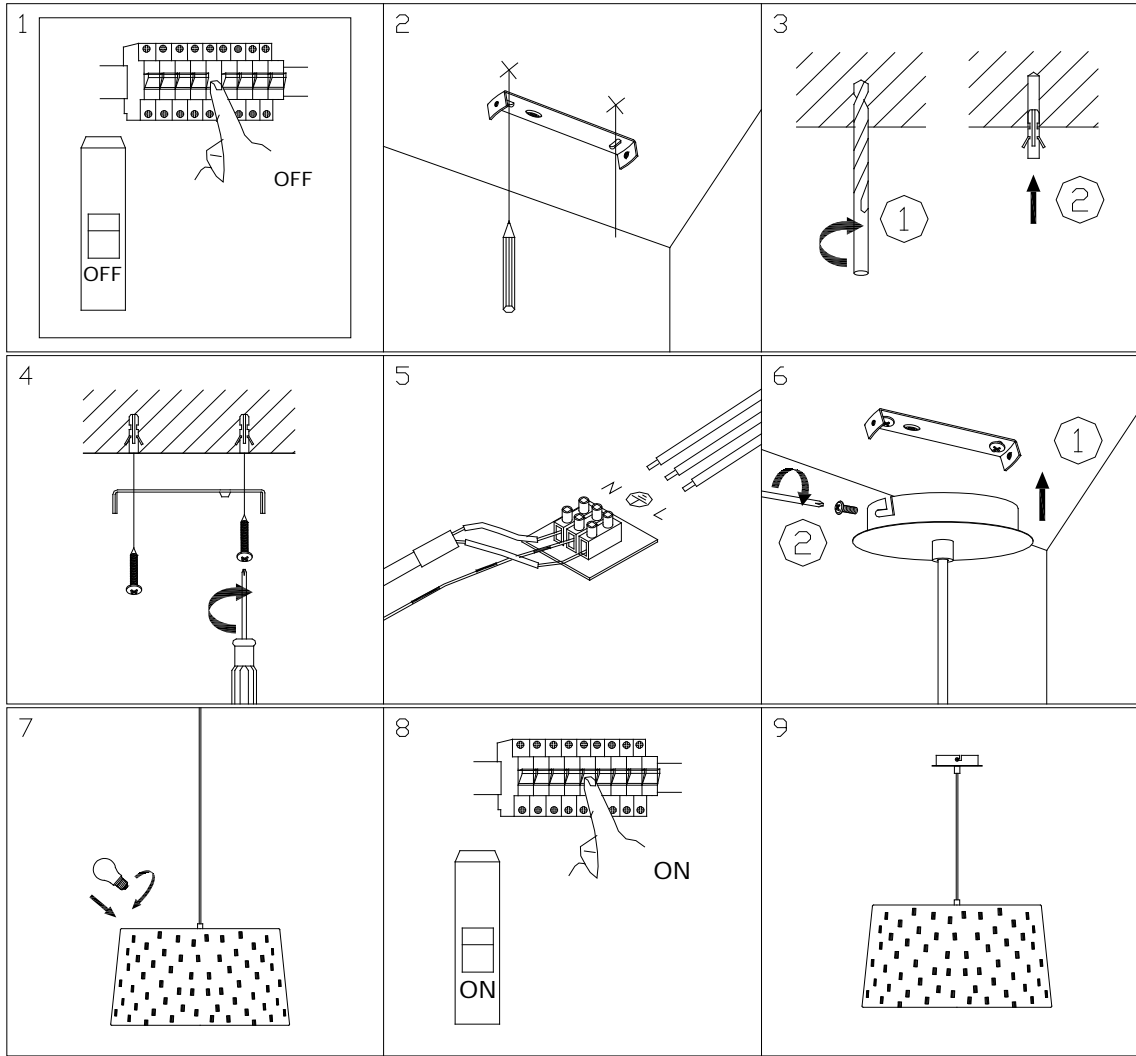

Installation drawing