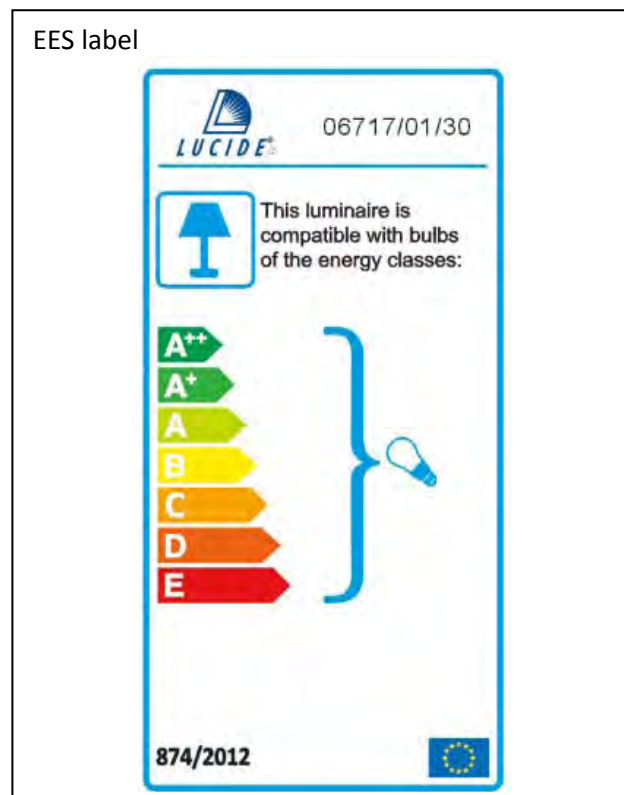

Exclusions pour la garantie : 1. Les pièces de verre cassées sur l'appareil ne seront remplacées que 14 jours à compter de l'achat par l'utilisateur final. 2. L'usure normale, la décoloration résultant d'une utilisation normale. 3. Les dégâts causés par des facteurs externes comme le feu, l'eau, une utilisation / installation ou maintenance incorrecte du produit.

Pour les réclamations de de garantie, le client doit remettre les appareils / pièces défectueuses et le ticket d'achat original.

Garantiebestimmungen:

Lucide NV garantiert für einen Zeitraum von 2 Jahren ab Kaufdatum und Kauf durch den Endkunden, dass das gelieferte Produkt frei von Material- und Herstellungsfehlern ist, sofern das Produkt gemäß der Bedienungsanleitung installiert und gewartet wird.

Von der Garantie ausgenommen: 1. Gebrochene Glasteile der Fassung werden nur innerhalb von 14 Tagen ab Kauf durch den Endkunden ersetzt. 2. Normaler Verschleiß, Verfärbungen aufgrund des normalen Gebrauchs. 3. Beschädigungen aufgrund externer Ursachen wie Feuer, Wasser, unsachgemäße Nutzung/ Installation oder Wartung des Produkts.

Kunden müssen das defekte Produkt/Teil und den Originalkaufbeleg einsenden, um Garantieansprüche geltend zu machen.

Other languages of the manual and further explanations can be found on our website.

Lucide NV Bisschoppenhoflaan 145, 2100 Deurne, Belgium
info@lucide.be Tel.: +32 (0)3 366 22 04 www.lucide.be