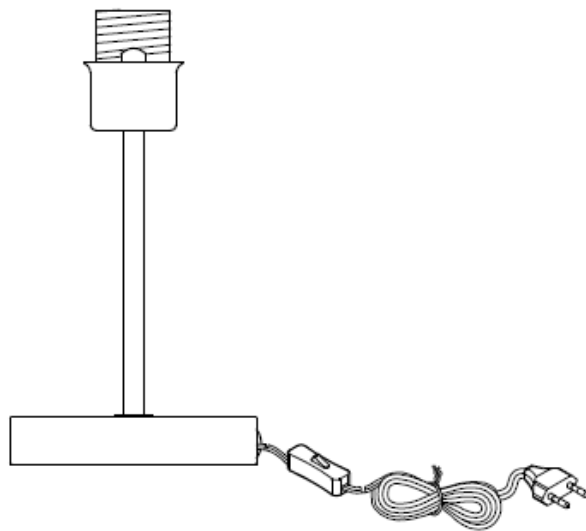

Line drawing of the item (with outline dimensions)

Item number: 08500/81/36

Installation drawing (the same as it in its instruction manual)

Technical details

materials used:	Metal & Plastic & Leather
color:	Satin nickel & Silver
dimmable and how is the fixture dimmable:	
size:	Height: 380mm Length: Φ 130mm Width: Net Weight: 0.6kg
power requirements:	220-240V/~50Hz
bulb type and maximum Wattage:	E27 60w
number of bulbs:	1
IP degree:	IP20