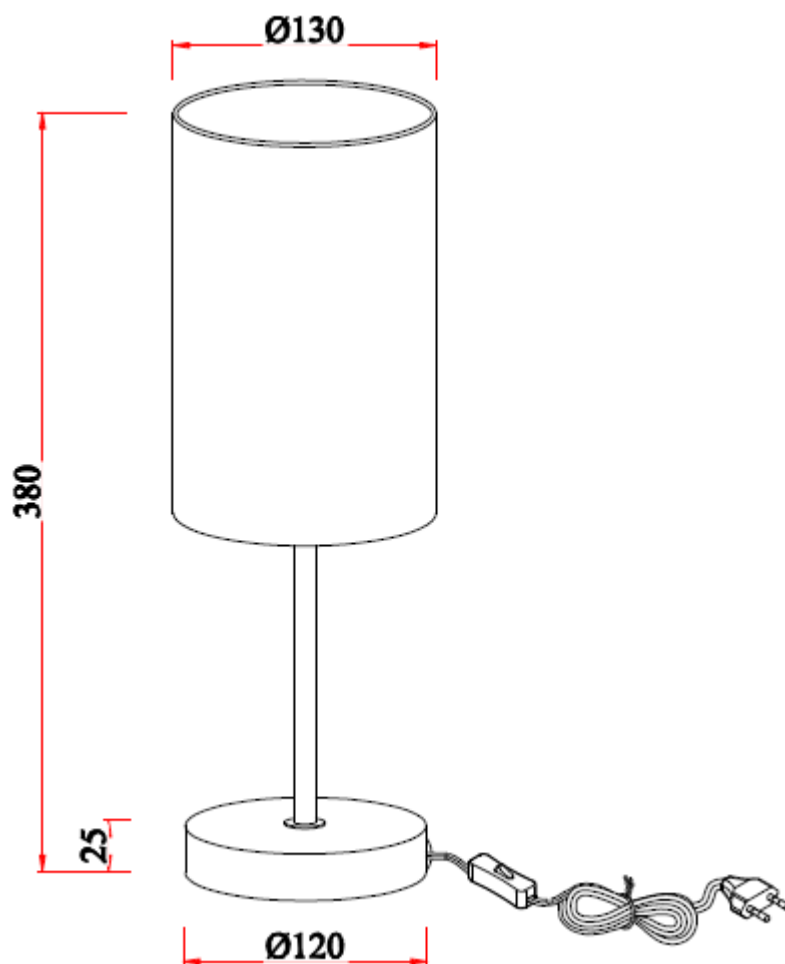

Line drawing of the item (with outline dimensions)

Item number: 08500/81/36

Installation drawing (the same as it in its instruction manual)

Technical details

materials used:	Metal & Plastic & Leather
color:	Satin nickel & Silver
dimmable and how is the fixture dimmable:	
size:	Height: 380mm Length: Φ 130mm Width: Net Weight: 0.6kg
power requirements:	220-240V/~50Hz
bulb type and maximum Wattage:	E27 60w
number of bulbs:	1
IP degree:	IP20