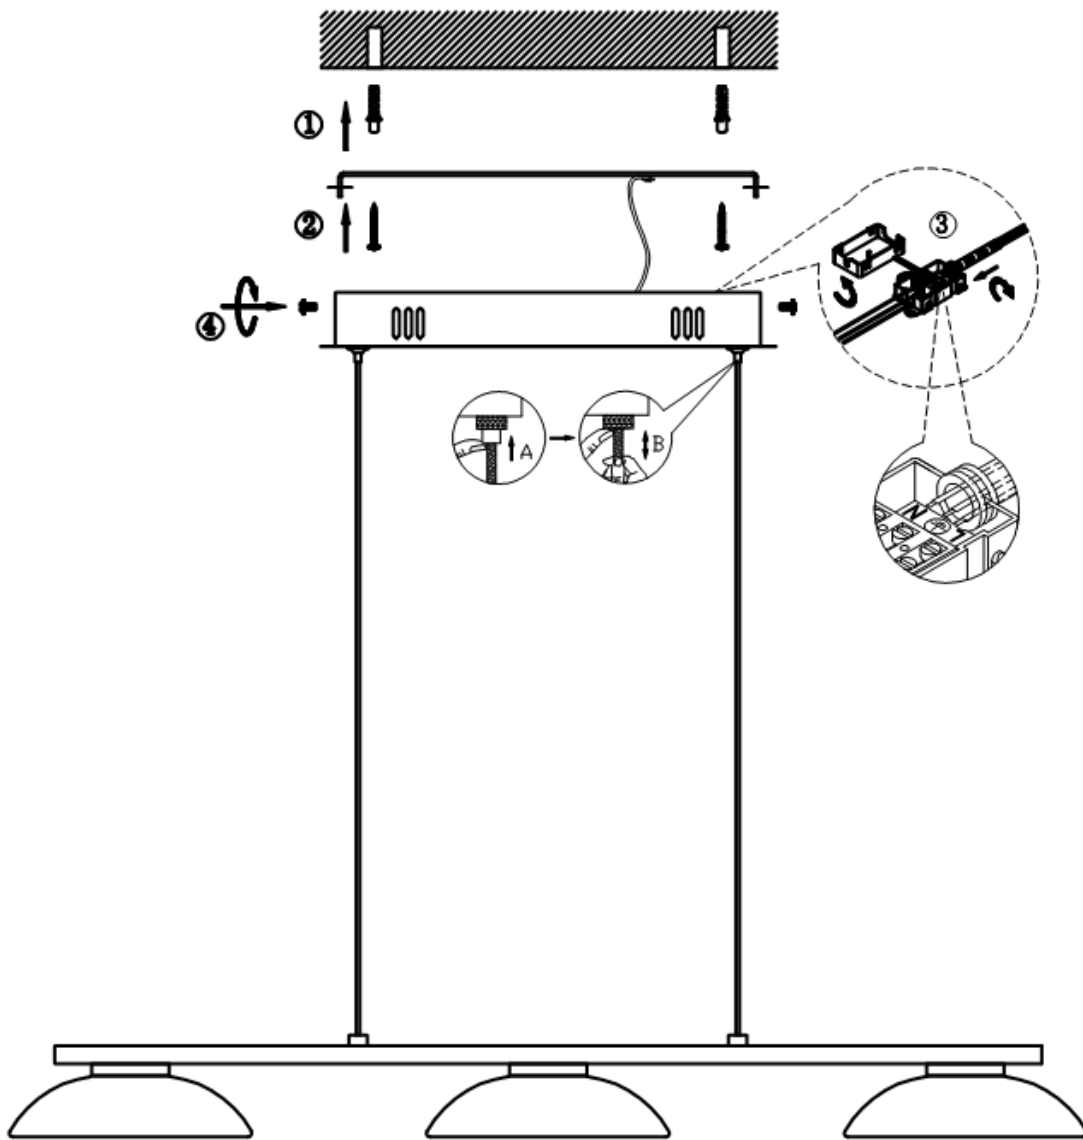

Item number: 09400/14/12, 09400/14/31

Technical details

Materials used:	Aluminum & Glass
Color:	Brushed Aluminum, White
Dimmable and how is fixture dimmable	Dimmable
Size:	Height: 140cm
	Length: 71cm
	Width: 5.8cm
	Net weight: 1.3kg
Power requirements:	220-2240V~50Hz
Bulb type and maximum wattage:	4.5W COB LED
Number of bulbs:	3pcs
IP degree:	IP20