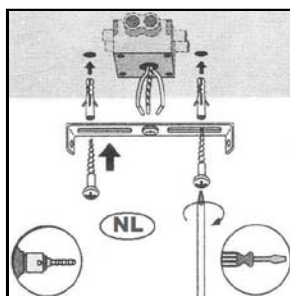

Item number: 09400/14/12, 09400/14/31

Technical details

Materials used:	Aluminum & Glass
Color:	Brushed Aluminum, White
Dimmable and how is fixture dimmable	Dimmable
Size:	Height: 140cm
	Length: 71cm
	Width: 5.8cm
	Net weight: 1.3kg
Power requirements:	220-2240V~50Hz
Bulb type and maximum wattage:	4.5W COB LED
Number of bulbs:	3pcs
IP degree:	IP20