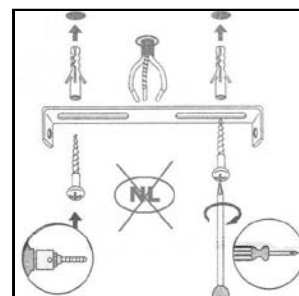

Item number: 09400/14/12, 09400/14/31

Technical details

Materials used:	Aluminum & Glass
Color:	Brushed Aluminum, White
Dimmable and how is fixture dimmable	Dimmable
Size:	Height: 140cm
	Length: 71cm
	Width: 5.8cm
	Net weight: 1.3kg
Power requirements:	220-2240V~50Hz
Bulb type and maximum wattage:	4.5W COB LED
Number of bulbs:	3pcs
IP degree:	IP20