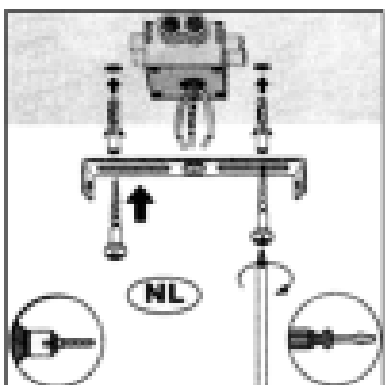

## Technical details

Materials used:	ALUMINIUM
Color:	WHITE/GRAPHITE
Dimmable and how is fixture dimmable	Yes
Size:	Height: 9.0cm
	Length: 89.0cm
	Width: 12.0cm
	Net weight: 3.863kg
Power requirements:	220-240V~50Hz
Bulb type and maximum wattage:	G53 LED 10W
Number of bulbs:	4xG53 LED 10W
IP degree:	IP20