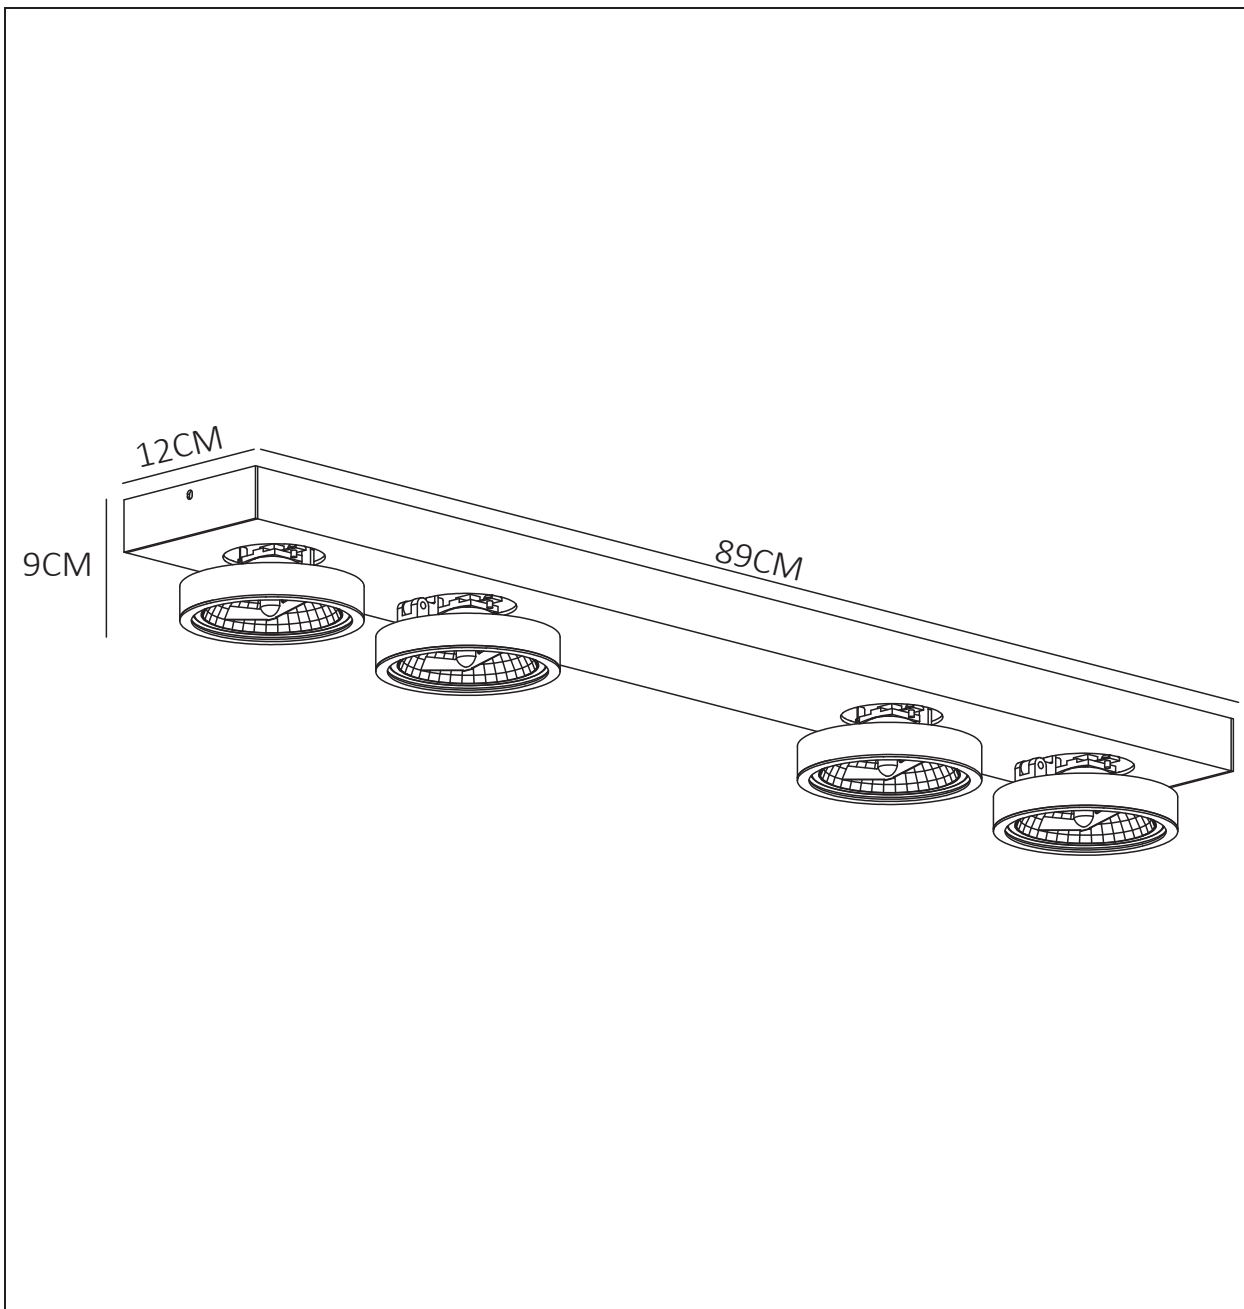

# LUCIDE

Item number: 09920/40/31 , 09920/40/36

## Technical details

Materials used:	ALUMINIUM
Color:	WHITE/GRAPHITE
Dimmable and how is fixture dimmable	Yes
Size:	Height: 9.0cm
	Length: 89.0cm
	Width: 12.0cm
	Net weight: 3.863kg
Power requirements:	220-240V~50Hz
Bulb type and maximum wattage:	G53 LED 10W
Number of bulbs:	4xG53 LED 10W
IP degree:	IP20