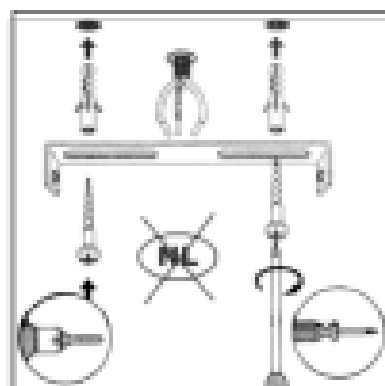

## Technical details

Materials used:	ALUMINIUM
Color:	WHITE/GRAPHITE
Dimmable and how is fixture dimmable	Yes
Size:	Height: 9.0cm
	Length: 89.0cm
	Width: 12.0cm
	Net weight: 3.863kg
Power requirements:	220-240V~50Hz
Bulb type and maximum wattage:	G53 LED 10W
Number of bulbs:	4xG53 LED 10W
IP degree:	IP20