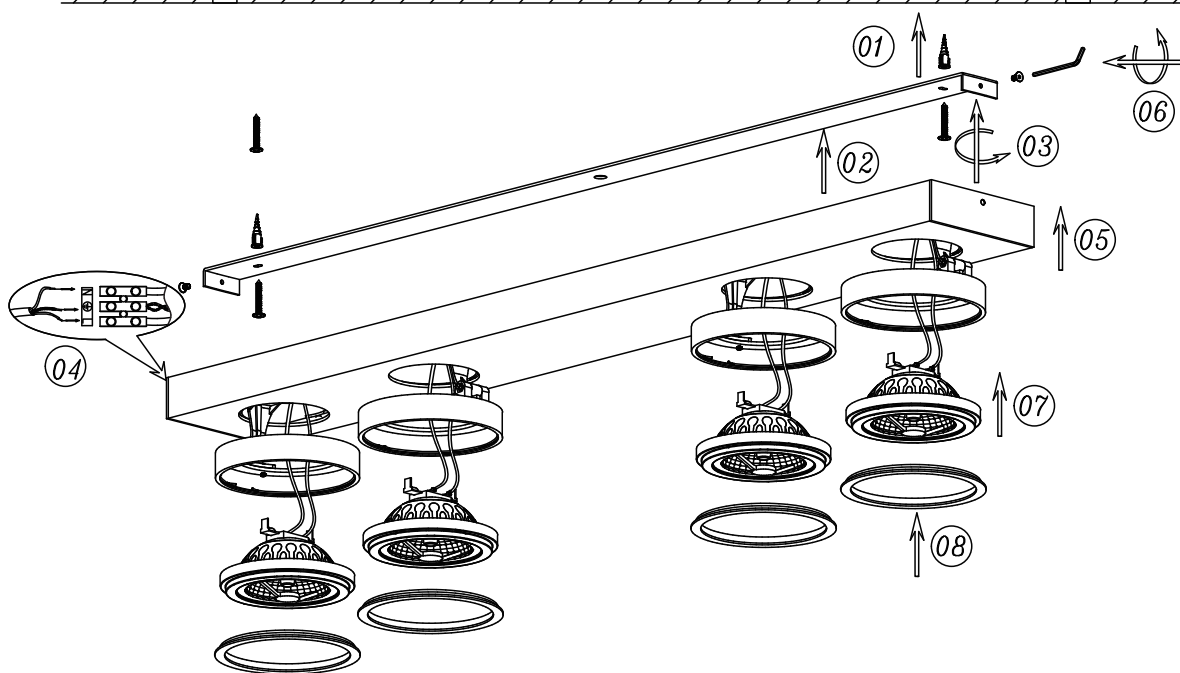

## Technical details

Materials used:	ALUMINIUM
Color:	WHITE/GRAPHITE
Dimmable and how is fixture dimmable	Yes
Size:	Height: 9.0cm
	Length: 89.0cm
	Width: 12.0cm
	Net weight: 3.863kg
Power requirements:	220-240V~50Hz
Bulb type and maximum wattage:	G53 LED 10W
Number of bulbs:	4xG53 LED 10W
IP degree:	IP20