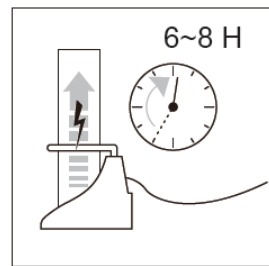

Line drawing of the item (with outline dimensions)

Item number: 11200/02/31

Installation drawing (the same as it in its instruction manual)

Technical details

materials used:	Plastic
color:	White
dimmable and how is the fixture dimmable:	No
size:	Height: 145mm Length: Top: ϕ 45mm, Btm: ϕ 35mm Width: Net Weight: 0.2kg
power requirements:	220-240V~50Hz
bulb type and maximum Wattage:	Top: 6pcs 0.07W LED (0.42W in total) Side: 14pcs 0.07W LED (1W in total)
number of bulbs:	Top: 6pcs 0.07W LED Side: 14pcs 0.07W LED
IP degree:	IP20