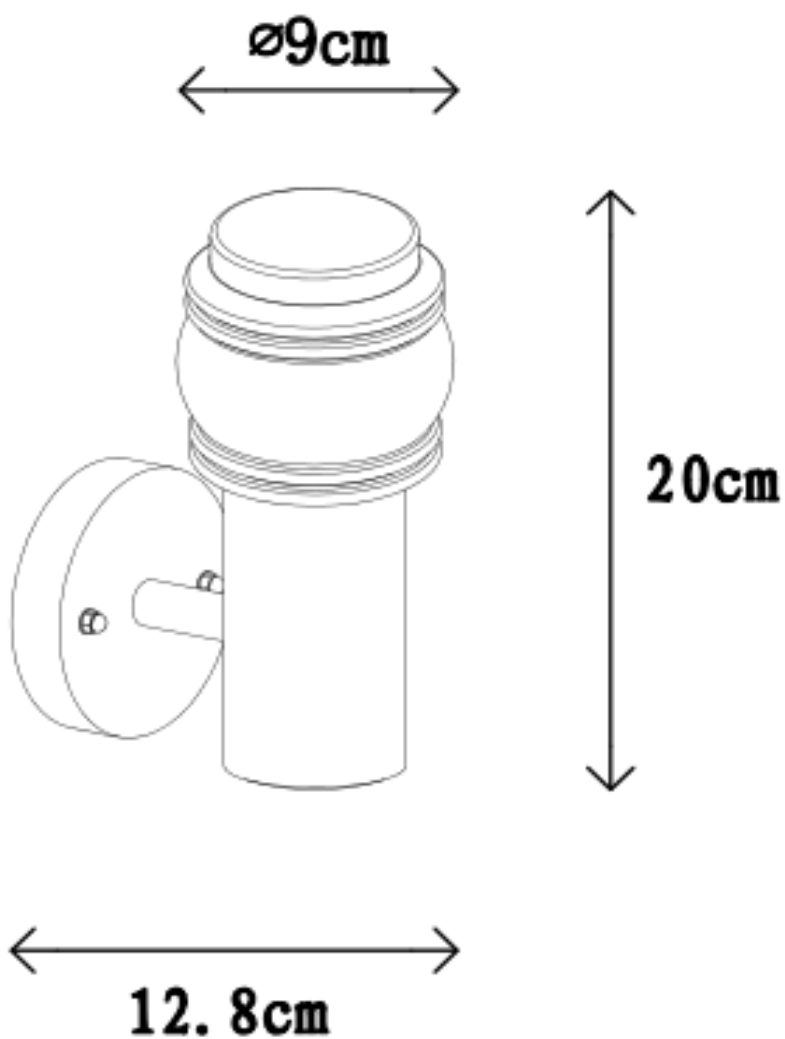

Line drawing of the item (with outline dimensions)

Item number: 11806/01/30

Installation drawing (the same as it in its instruction manual)

Technical details

materials used:		Stainless steel
color:		Stainless steel
dimmable and how is the fixture dimmable:		
size:	Height:	12.8cm
	Length:	20cm
	Width:	9cm
	Net Weight:	0.42kg
power requirements:		220-240V ~50HZ
bulb type and maximum Wattage:		E14 Max 40W
number of bulbs:		1XE14
IP degree:		IP44