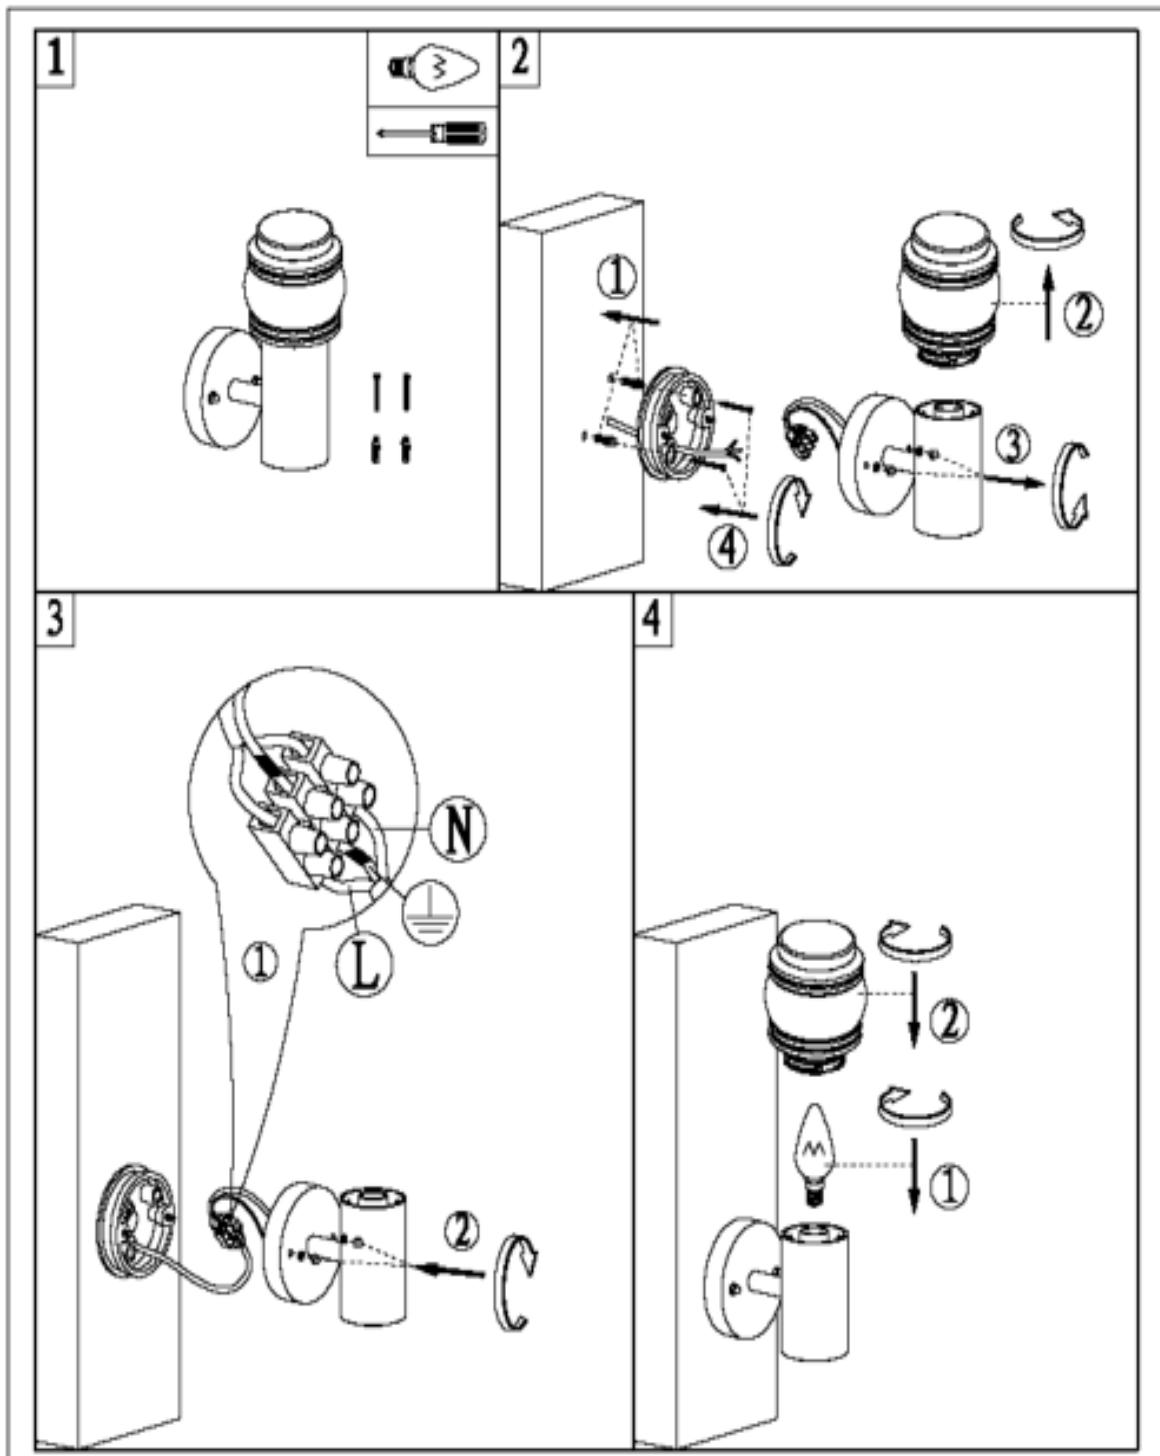

Line drawing of the item (with outline dimensions)

Item number: 11806/01/30

Installation drawing (the same as it in its instruction manual)

Technical details

materials used:		Stainless steel
color:		Stainless steel
dimmable and how is the fixture dimmable:		
size:	Height:	12.8cm
	Length:	20cm
	Width:	9cm
	Net Weight:	0.42kg
power requirements:		220-240V ~50HZ
bulb type and maximum Wattage:		E14 Max 40W
number of bulbs:		1XE14
IP degree:		IP44