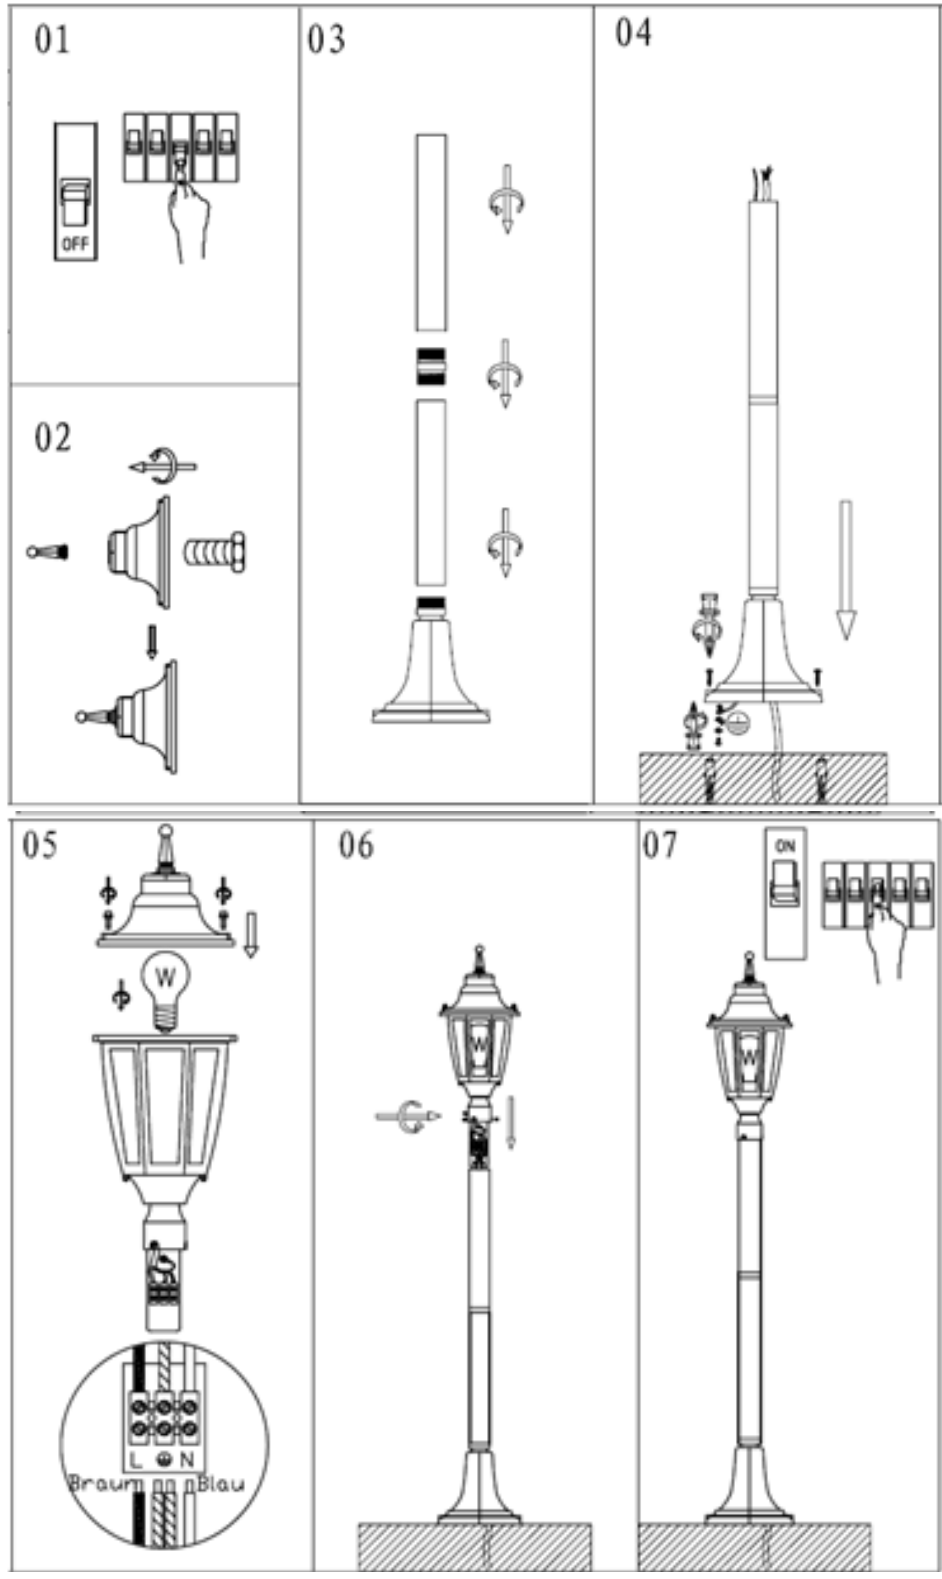

Line drawing of the item (with outline dimensions)

Item number:11835/01/45

Installation drawing (the same as it in its instruction manual)

Technical details

materials used:	metal
color:	Black with green
dimmable and how is the fixture dimmable:	
size:	Height: 1200mm Length: 165mm Width: 165mm Net Weight:
power requirements:	220-240V~50Hz
bulb type and maximum Wattage:	E27 Max.60W
number of bulbs:	1×E27
IP degree:	IP44