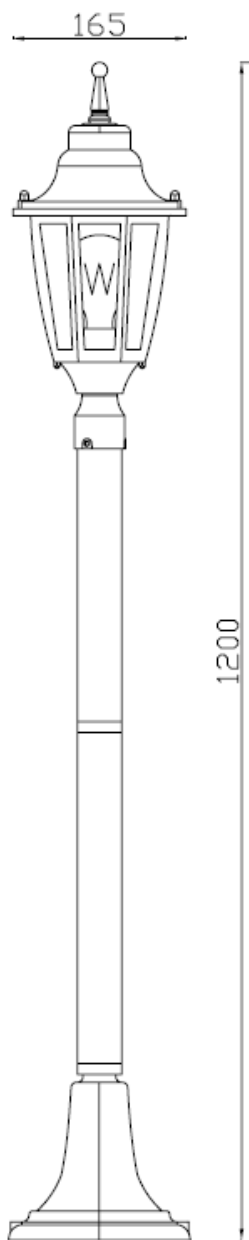

Line drawing of the item (with outline dimensions)

Item number:11835/01/45

Installation drawing (the same as it in its instruction manual)

Technical details

materials used:	metal
color:	Black with green
dimmable and how is the fixture dimmable:	
size:	Height: 1200mm Length: 165mm Width: 165mm Net Weight:
power requirements:	220-240V~50Hz
bulb type and maximum Wattage:	E27 Max.60W
number of bulbs:	1×E27
IP degree:	IP44