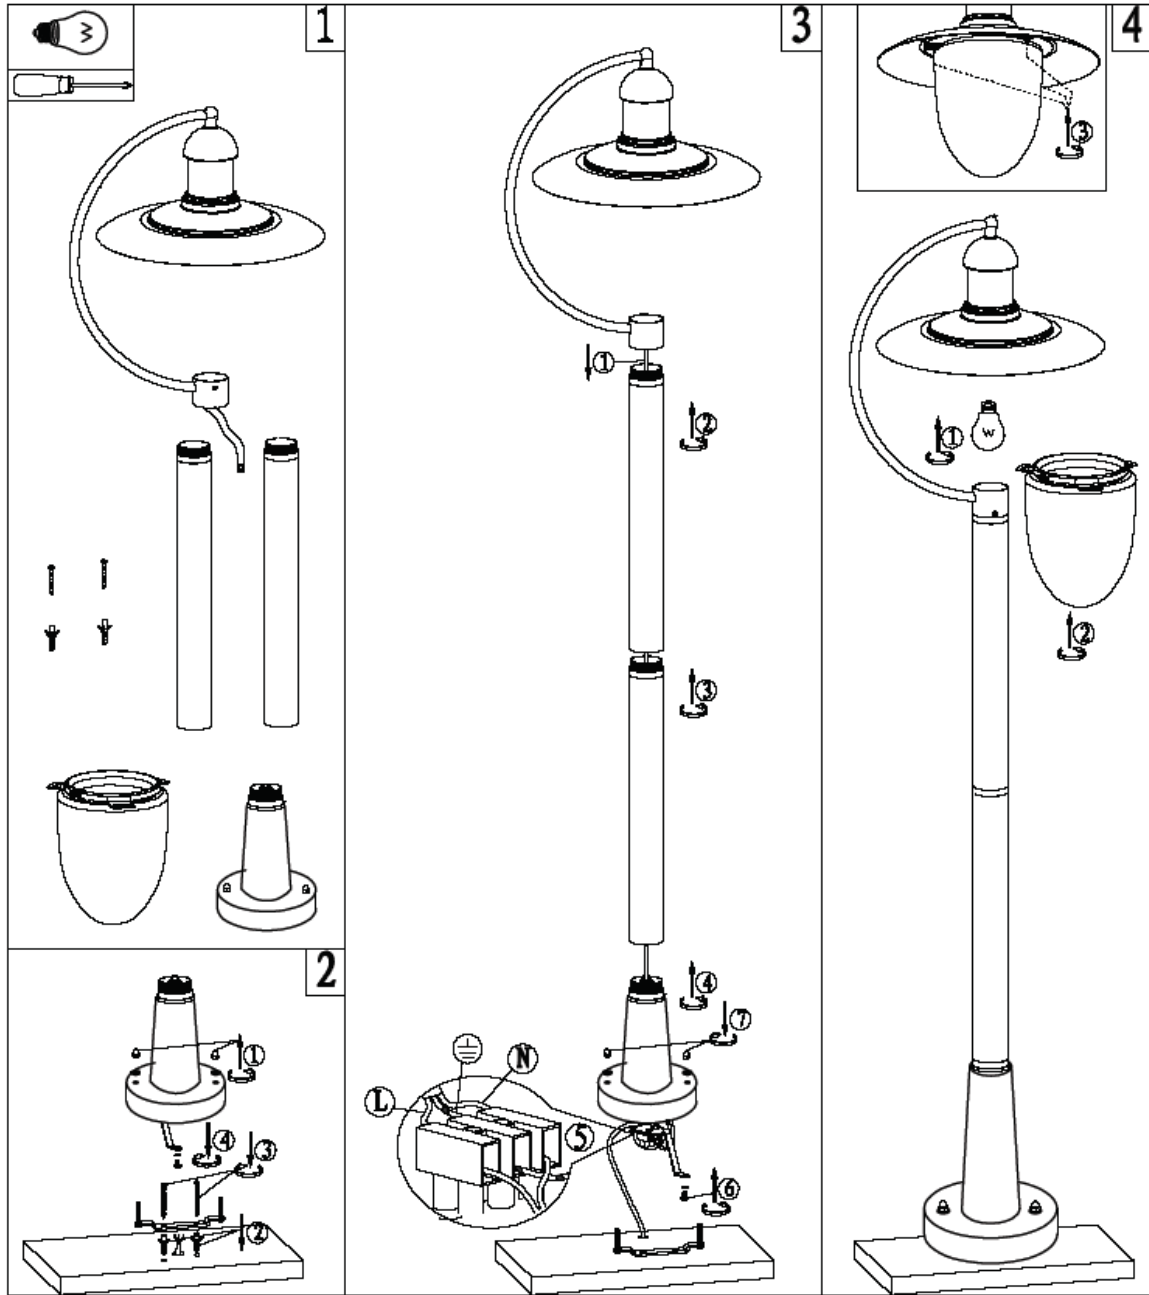

Line drawing of the item (with outline dimensions)

Item number: 11873/01/30

Installation drawing (the same as it in its instruction manual)

Technical details

materials used:	Aluminium
color:	black
dimmable and how is the fixture dimmable:	
size:	Height: 111 cm Length: 29.5cm Width: 25 cm Net Weight: 2.1 kg
power requirements:	220-240V ~50HZ
bulb type and maximum Wattage:	E27 MAX 60W
number of bulbs:	1XE27
IP degree:	IP44