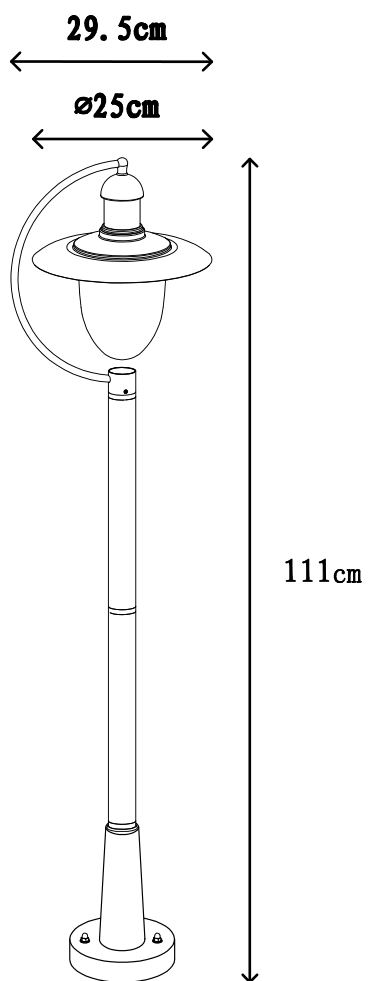

Line drawing of the item (with outline dimensions)

Item number: 11873/01/30

Installation drawing (the same as it in its instruction manual)

Technical details

materials used:	Aluminium
color:	black
dimmable and how is the fixture dimmable:	
size:	Height: 111 cm Length: 29.5cm Width: 25 cm Net Weight: 2.1 kg
power requirements:	220-240V ~50HZ
bulb type and maximum Wattage:	E27 MAX 60W
number of bulbs:	1XE27
IP degree:	IP44