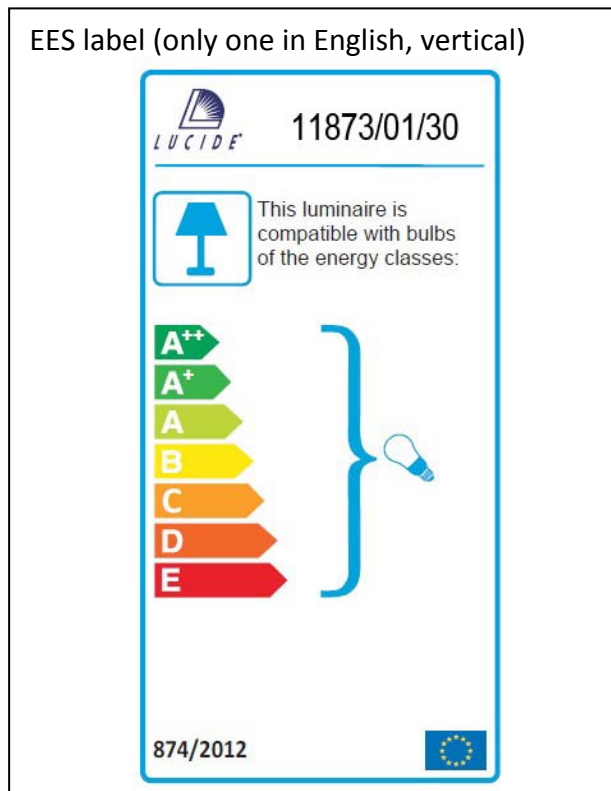

Technical details

materials used:	Aluminium
color:	black
dimmable and how is the fixture dimmable:	
size:	Height: 111 cm Length: 29.5cm Width: 25 cm Net Weight: 2.1 kg
power requirements:	220-240V ~50HZ
bulb type and maximum Wattage:	E27 MAX 60W
number of bulbs:	1XE27
IP degree:	IP44

EES label (only one in English, vertical)

Lucide NV
Bisschoppenhoflaan 145
2100 Deurne
Belgium
info@lucide.be
tel: +32 (0)3 366 22 04
www.lucide.be