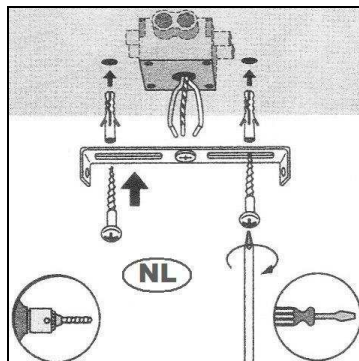

LUCIDE

Item number: [13409/11/12](#), [13409/11/30](#), [13409/11/31](#)

Technical details

Materials used:	Alu + Iron
Color:	Deep Satin Alu + Chrome, Chrome + Matt Black, Chrome + Matt White
Dimmable and how is fixture dimmable	Yes
Size:	Height: 150cm
	Length: 900cm
	Width: 900cm
	Net weight: 8kg
Power requirements:	220-240V~50Hz
Bulb type and maximum wattage:	G9 Max.33W
Number of bulbs:	12 x G9
IP degree:	IP20