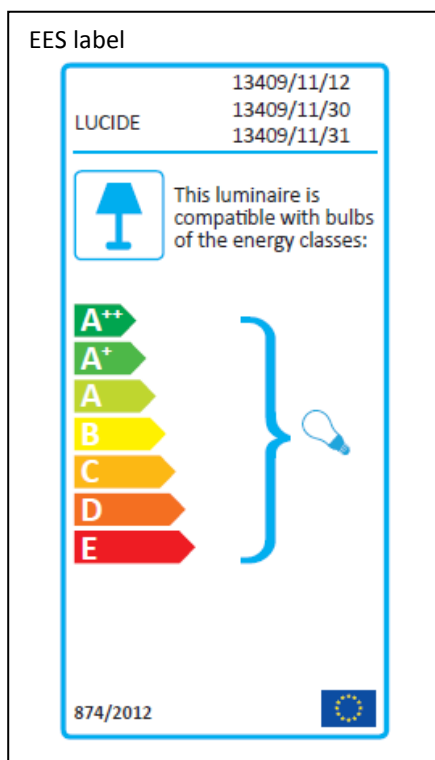

Von der Garantie ausgenommen: 1. Gebrochene Glasteile der Fassung werden nur innerhalb von 14 Tagen ab Kauf durch den Endkunden ersetzt. 2. Normaler Verschleiß, Verfärbungen aufgrund des normalen Gebrauchs. 3. Beschädigungen aufgrund externer Ursachen wie Feuer, Wasser, unsachgemäße Nutzung/ Installation oder Wartung des Produkts.

Kunden müssen das defekte Produkt/Teil und den Originalkaufbeleg einsenden, um Garantieansprüche geltend zu machen.

Deklaracja gwarancji:

LucideNV gwarantuje, że dostarczone produkty będą wolne od defektów materiałowych oraz produkcyjnych przez okres 2 lat od daty zakupu przez użytkownika końcowego, jeżeli urządzenie jest zainstalowane i prawidłowo utrzymywane zgodnie z instrukcją obsługi.

Wyłączenie z gwarancji: 1. Rozbite szkło zostanie wymienione tylko do 14 dni od momentu zakupu przez użytkownika końcowego. 2. Normalne zużycie, utrata koloru w wyniku normalnego użytkowania. 3. Uszkodzenie spowodowane czynnikami zewnętrznymi takimi, jak ogień, woda, nieprawidłowe używanie/ instalacja lub utrzymywanie produktu.

W celu uzyskania gwarancji klient musi zwrócić uszkodzony przedmiot oraz oryginalny dowód zakupu.

Other languages of the manual and further explanations can be found on our website.