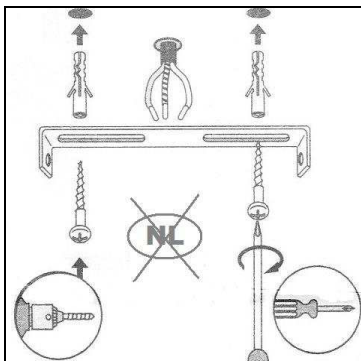

LUCIDE

Item number: [13409/11/12](#), [13409/11/30](#), [13409/11/31](#)

Technical details

Materials used:	Alu + Iron
Color:	Deep Satin Alu + Chrome, Chrome + Matt Black, Chrome + Matt White
Dimmable and how is fixture dimmable	Yes
Size:	Height: 150cm
	Length: 900cm
	Width: 900cm
	Net weight: 8kg
Power requirements:	220-240V~50Hz
Bulb type and maximum wattage:	G9 Max.33W
Number of bulbs:	12 x G9
IP degree:	IP20