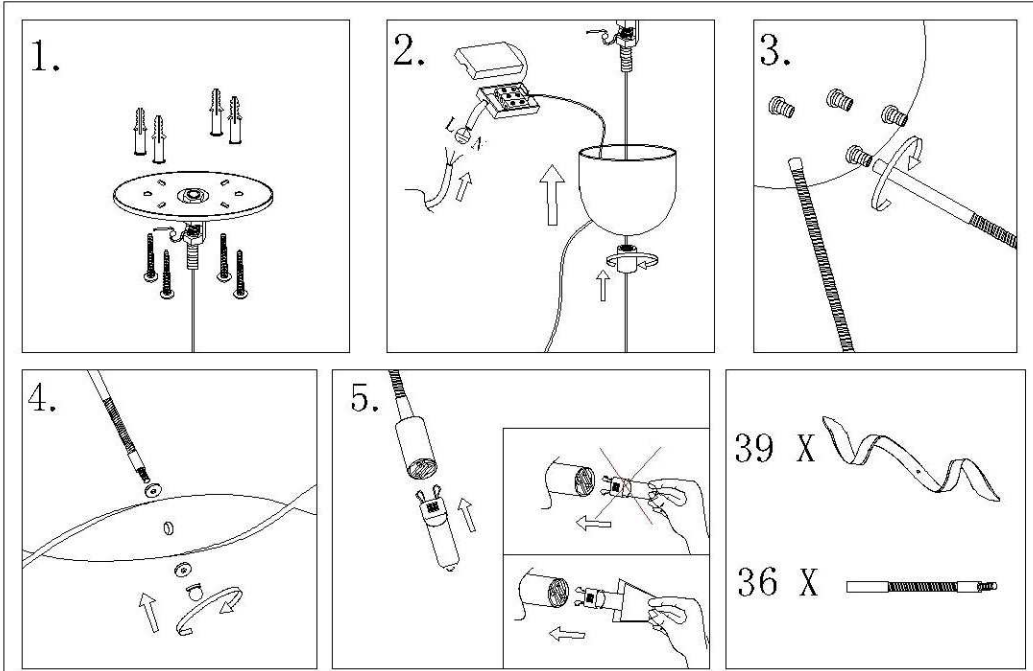

LUCIDE

Item number: [13409/11/12](#), [13409/11/30](#), [13409/11/31](#)

Technical details

Materials used:	Alu + Iron
Color:	Deep Satin Alu + Chrome, Chrome + Matt Black, Chrome + Matt White
Dimmable and how is fixture dimmable	Yes
Size:	Height: 150cm
	Length: 900cm
	Width: 900cm
	Net weight: 8kg
Power requirements:	220-240V~50Hz
Bulb type and maximum wattage:	G9 Max.33W
Number of bulbs:	12 x G9
IP degree:	IP20