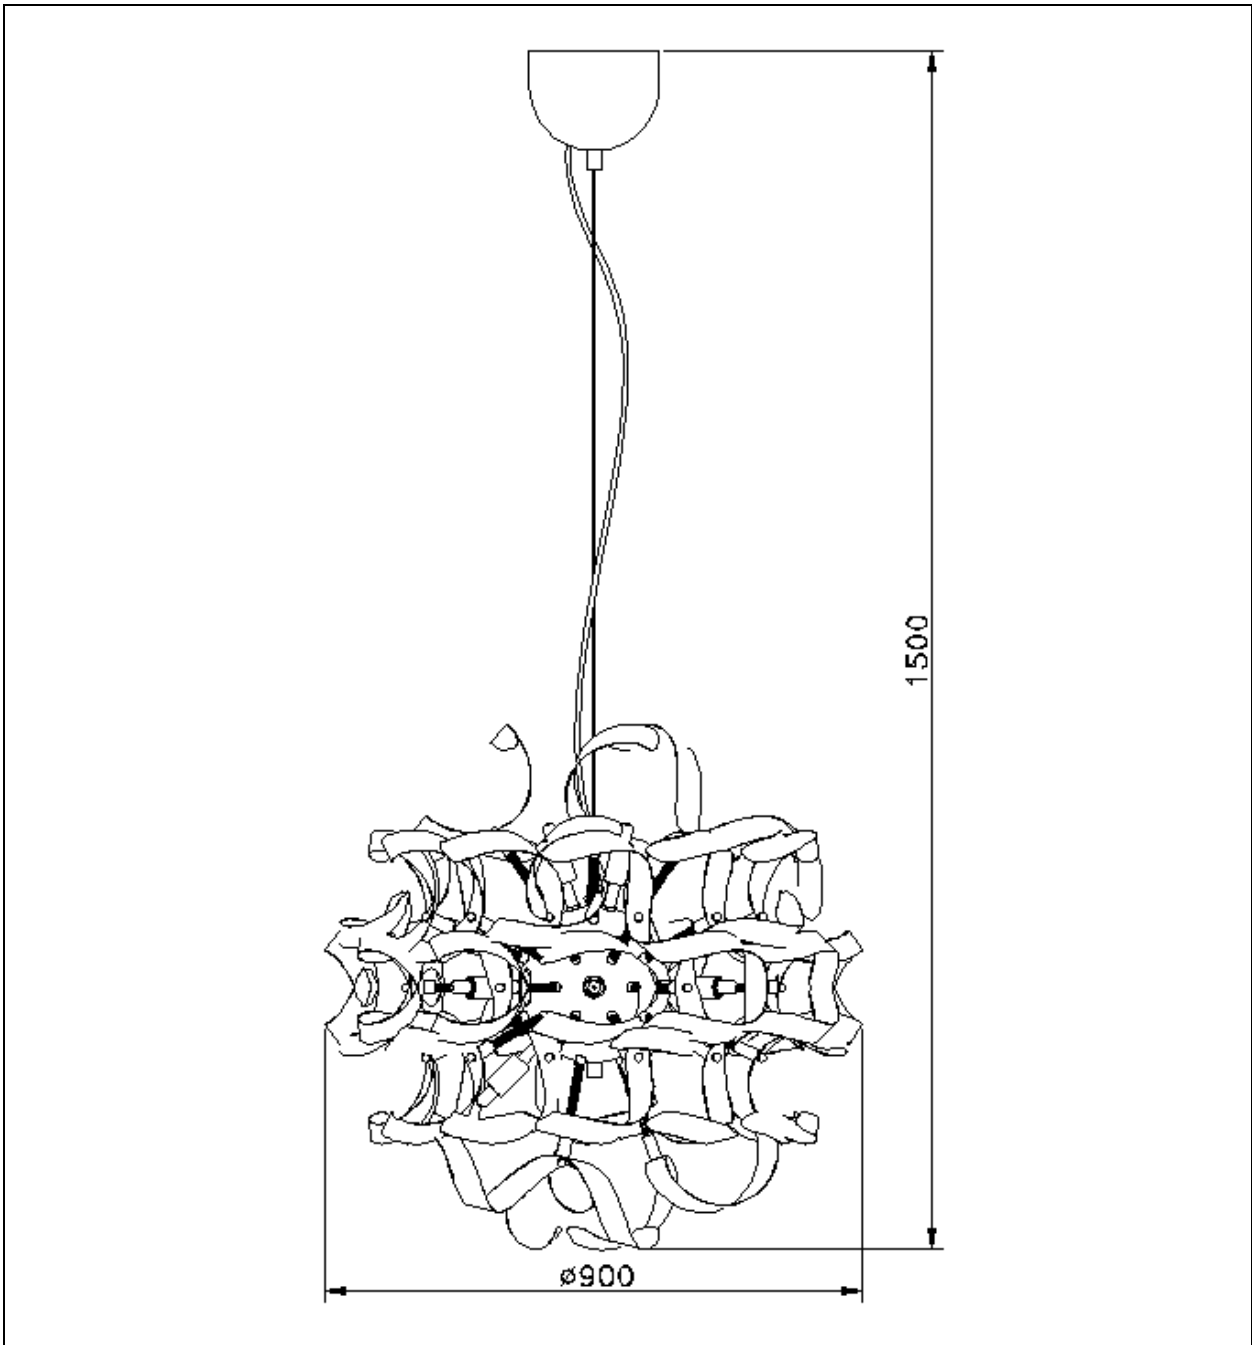

LUCIDE

Item number: [13409/11/12](#), [13409/11/30](#), [13409/11/31](#)

Technical details

Materials used:	Alu + Iron
Color:	Deep Satin Alu + Chrome, Chrome + Matt Black, Chrome + Matt White
Dimmable and how is fixture dimmable	Yes
Size:	Height: 150cm
	Length: 900cm
	Width: 900cm
	Net weight: 8kg
Power requirements:	220-240V~50Hz
Bulb type and maximum wattage:	G9 Max.33W
Number of bulbs:	12 x G9
IP degree:	IP20