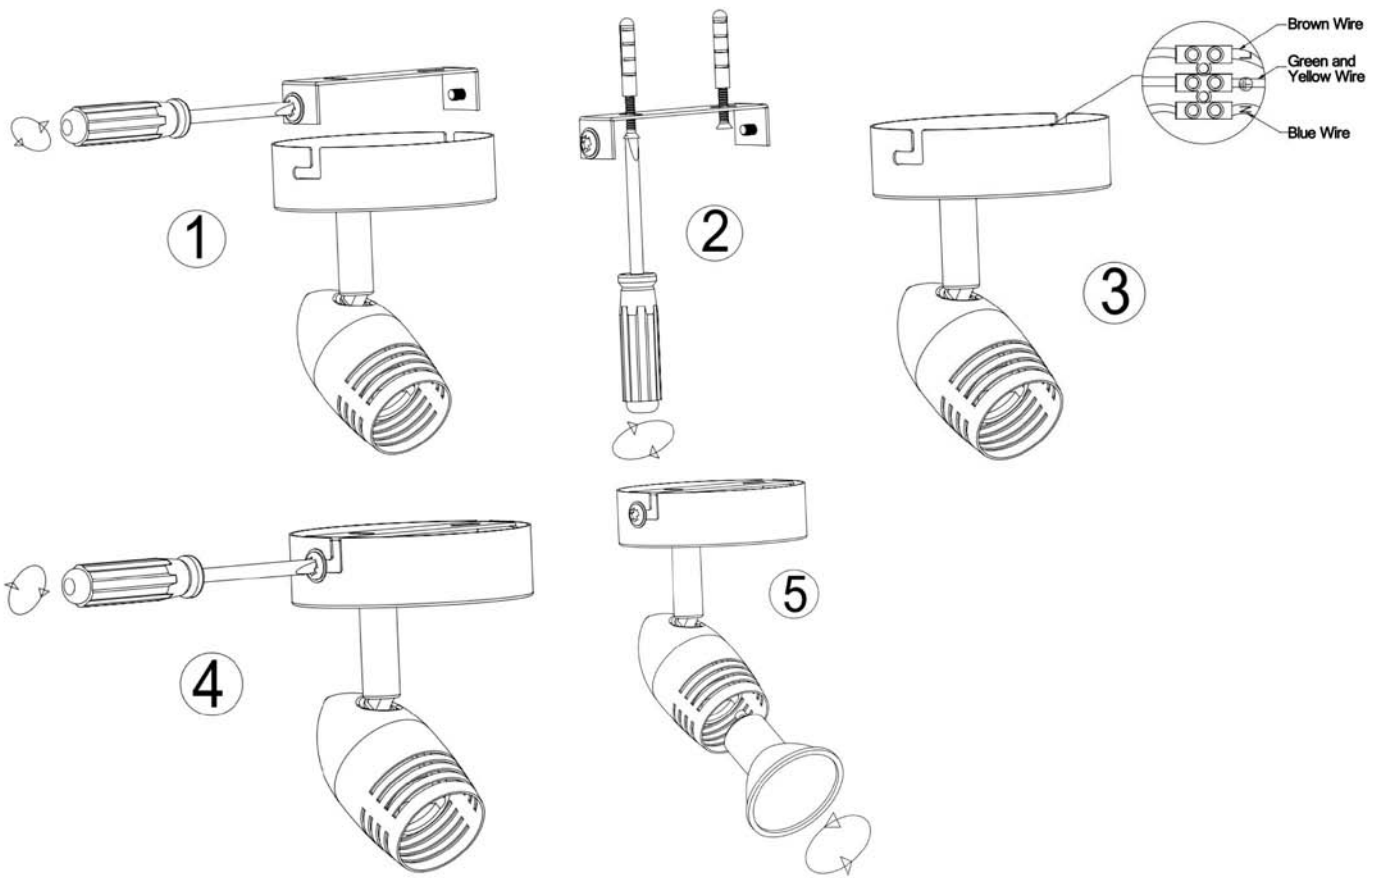

Item number: 13955/05/03, 13955/05/12, 13955/05/31

Technical details

Materials used:	Iron
Color:	Bronze, Satin Nickel, Matt White
Dimmable and how is fixture dimmable	No
Size:	Height: 13 cm
	Length:
	Width: $\Phi 9$ cm
	Net weight: 0.206 kg
Power requirements:	220-240V~50Hz
Bulb type and maximum wattage:	GU10 LED 5W
Number of bulbs:	1xGU10
IP degree:	IP20