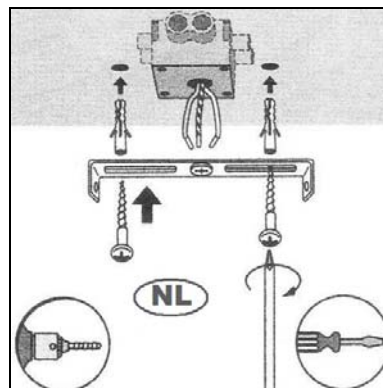

Item number: 13955/05/03, 13955/05/12, 13955/05/31

Technical details

Materials used:	Iron
Color:	Bronze, Satin Nickel, Matt White
Dimmable and how is fixture dimmable	No
Size:	Height: 13 cm
	Length:
	Width: $\Phi 9$ cm
	Net weight: 0.206 kg
Power requirements:	220-240V~50Hz
Bulb type and maximum wattage:	GU10 LED 5W
Number of bulbs:	1xGU10
IP degree:	IP20