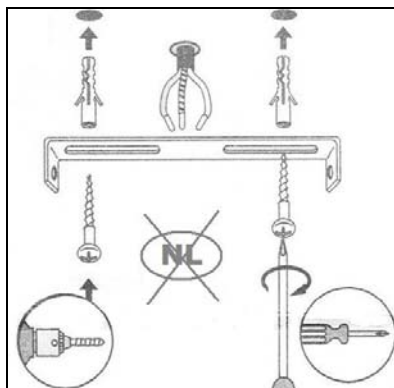

Item number: 13955/05/03, 13955/05/12, 13955/05/31

Technical details

Materials used:	Iron
Color:	Bronze, Satin Nickel, Matt White
Dimmable and how is fixture dimmable	No
Size:	Height: 13 cm
	Length:
	Width: $\Phi 9$ cm
	Net weight: 0.206 kg
Power requirements:	220-240V~50Hz
Bulb type and maximum wattage:	GU10 LED 5W
Number of bulbs:	1xGU10
IP degree:	IP20