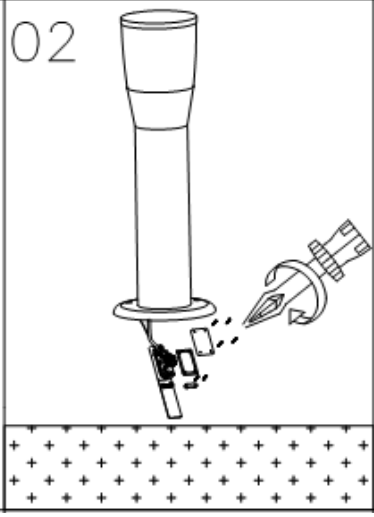

LUCIDE

Item number: 14892/80/30

Technical details

Materials used:	Aluminium body with clear PC
Color:	Black
Dimmable and how is fixture dimmable	No
Size:	Height: 800mm
	Length: 123mm
	Width: 123mm
	Net weight: 1.1kg
Power requirements:	220-240V/~50Hz
Bulb type and maximum wattage:	GU10 LED MAX.5W
Number of bulbs:	1xGU10
IP degree:	IP54