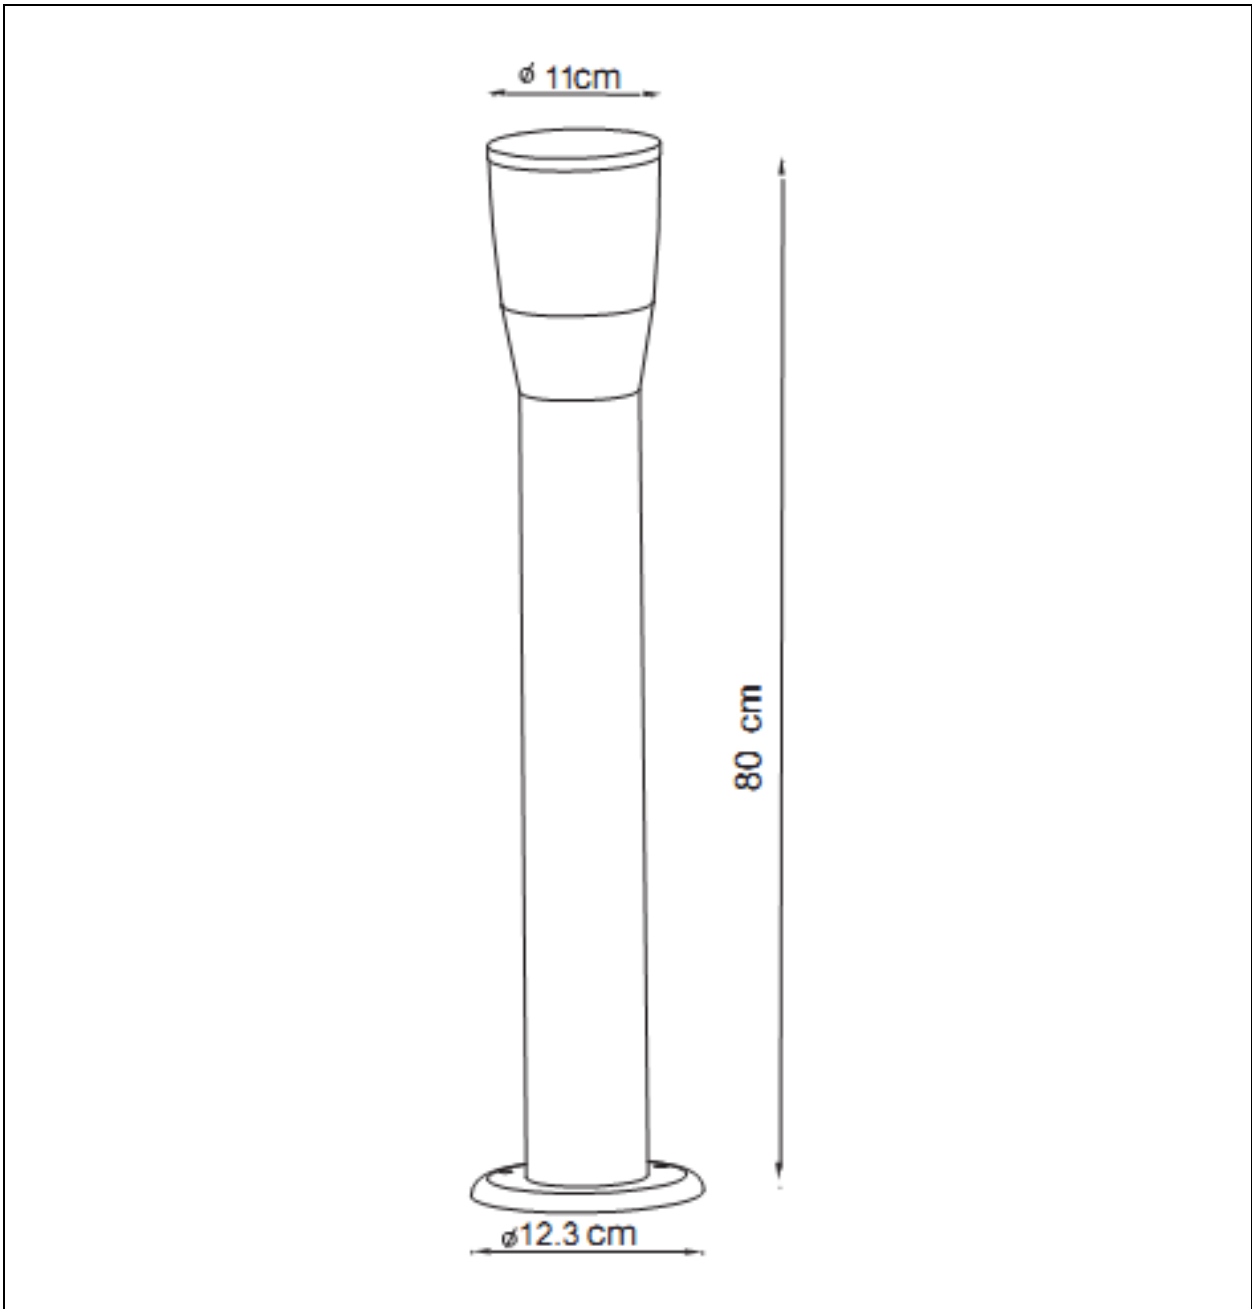

LUCIDE

Item number: 14892/80/30

Technical details

Materials used:	Aluminium body with clear PC
Color:	Black
Dimmable and how is fixture dimmable	No
Size:	Height: 800mm
	Length: 123mm
	Width: 123mm
	Net weight: 1.1kg
Power requirements:	220-240V/~50Hz
Bulb type and maximum wattage:	GU10 LED MAX.5W
Number of bulbs:	1xGU10
IP degree:	IP54