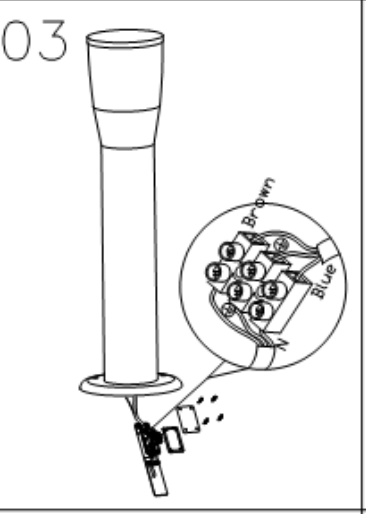

LUCIDE

Item number: 14892/80/30

Technical details

Materials used:	Aluminium body with clear PC
Color:	Black
Dimmable and how is fixture dimmable	No
Size:	Height: 800mm
	Length: 123mm
	Width: 123mm
	Net weight: 1.1kg
Power requirements:	220-240V/~50Hz
Bulb type and maximum wattage:	GU10 LED MAX.5W
Number of bulbs:	1xGU10
IP degree:	IP54