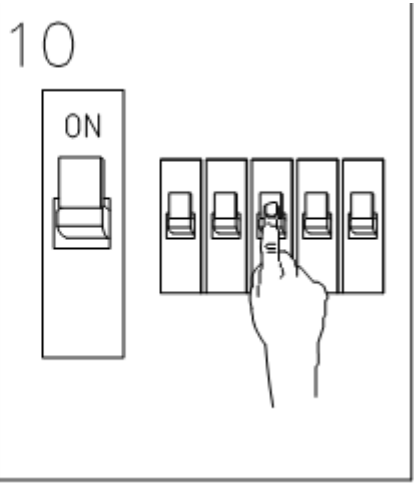

LUCIDE

Item number: 14892/80/30

Technical details

Materials used:	Aluminium body with clear PC
Color:	Black
Dimmable and how is fixture dimmable	No
Size:	Height: 800mm
	Length: 123mm
	Width: 123mm
	Net weight: 1.1kg
Power requirements:	220-240V/~50Hz
Bulb type and maximum wattage:	GU10 LED MAX.5W
Number of bulbs:	1xGU10
IP degree:	IP54