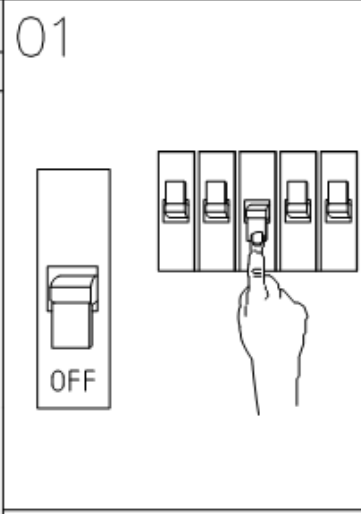

LUCIDE

Item number: 14892/80/30

Technical details

Materials used:	Aluminium body with clear PC
Color:	Black
Dimmable and how is fixture dimmable	No
Size:	Height: 800mm
	Length: 123mm
	Width: 123mm
	Net weight: 1.1kg
Power requirements:	220-240V/~50Hz
Bulb type and maximum wattage:	GU10 LED MAX.5W
Number of bulbs:	1xGU10
IP degree:	IP54