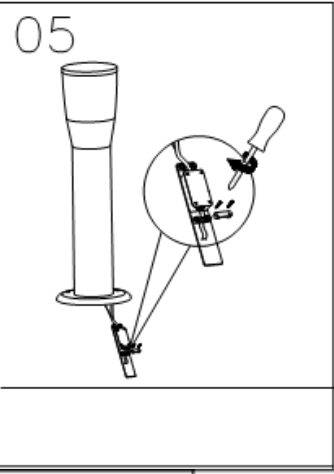

LUCIDE

Item number: 14892/80/30

Technical details

Materials used:	Aluminium body with clear PC
Color:	Black
Dimmable and how is fixture dimmable	No
Size:	Height: 800mm
	Length: 123mm
	Width: 123mm
	Net weight: 1.1kg
Power requirements:	220-240V/~50Hz
Bulb type and maximum wattage:	GU10 LED MAX.5W
Number of bulbs:	1xGU10
IP degree:	IP54