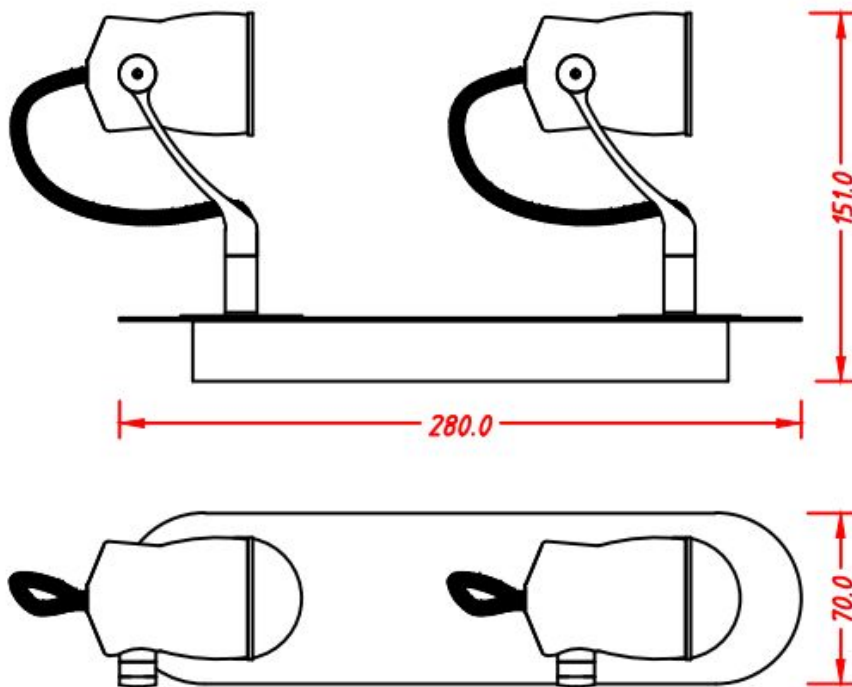

Line drawing of the item (with outline dimensions)

Item number: 16955-10-31

Installation drawing

Technical details

materials used:	Metal
color:	White
dimmable and how is the fixture dimmable:	
size:	Height: 151mm Length: 280mm Width: 70mm Net Weight: 0.800kg
power requirements:	220-240V~50Hz
bulb type and maximum Wattage:	GU10 4.5W LED
number of bulbs:	2 × GU10
IP degree:	IP20