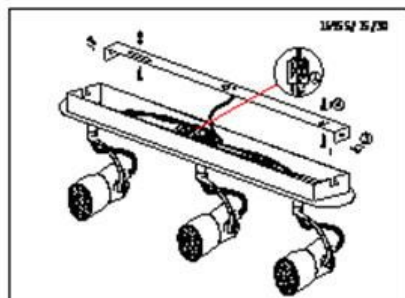

Line drawing of the item (with outline dimensions)

Item number: 16955-10-31

Installation drawing

Technical details

materials used:	Metal
color:	White
dimmable and how is the fixture dimmable:	
size:	Height: 151mm Length: 280mm Width: 70mm Net Weight: 0.800kg
power requirements:	220-240V~50Hz
bulb type and maximum Wattage:	GU10 4.5W LED
number of bulbs:	2 × GU10
IP degree:	IP20