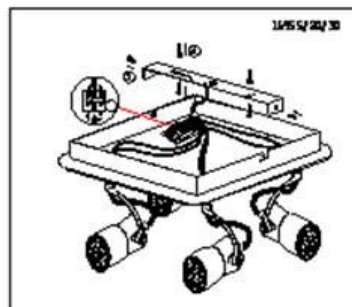

Line drawing of the item (with outline dimensions)

Item number: 16955-10-31

Installation drawing

Technical details

materials used:	Metal
color:	White
dimmable and how is the fixture dimmable:	
size:	Height: 151mm Length: 280mm Width: 70mm Net Weight: 0.800kg
power requirements:	220-240V~50Hz
bulb type and maximum Wattage:	GU10 4.5W LED
number of bulbs:	2 × GU10
IP degree:	IP20