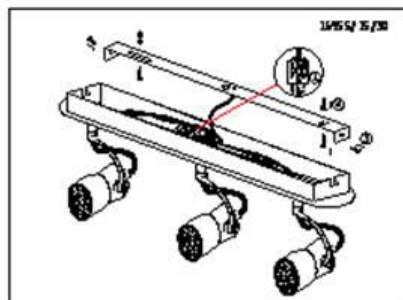

Line drawing of the item (with outline dimensions)

Item number: 16955-20-31

Installation drawing

Technical details

materials used:	Metal
color:	White
dimmable and how is the fixture dimmable:	
size:	Height: 151mm Length: 220mm Width: 220mm Net Weight: 1.488kg
power requirements:	220-240V~50Hz
bulb type and maximum Wattage:	GU10 4.5W LED
number of bulbs:	4 × GU10
IP degree:	IP20