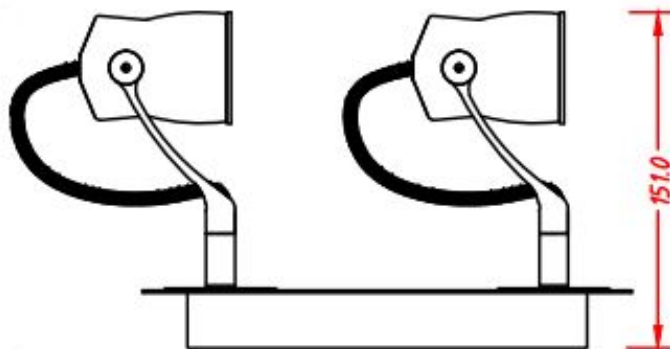

Line drawing of the item (with outline dimensions)

Item number: 16955-20-31

Installation drawing

Technical details

materials used:	Metal
color:	White
dimmable and how is the fixture dimmable:	
size:	Height: 151mm Length: 220mm Width: 220mm Net Weight: 1.488kg
power requirements:	220-240V~50Hz
bulb type and maximum Wattage:	GU10 4.5W LED
number of bulbs:	4 × GU10
IP degree:	IP20