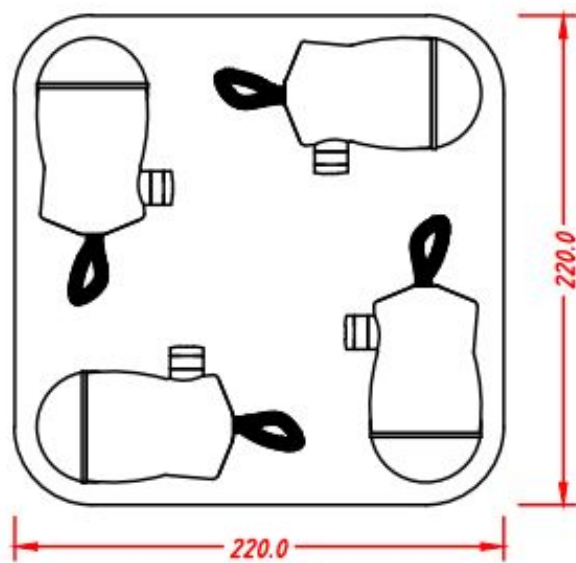

Line drawing of the item (with outline dimensions)

Item number: 16955-20-31

Installation drawing

Technical details

materials used:	Metal
color:	White
dimmable and how is the fixture dimmable:	
size:	Height: 151mm Length: 220mm Width: 220mm Net Weight: 1.488kg
power requirements:	220-240V~50Hz
bulb type and maximum Wattage:	GU10 4.5W LED
number of bulbs:	4 × GU10
IP degree:	IP20