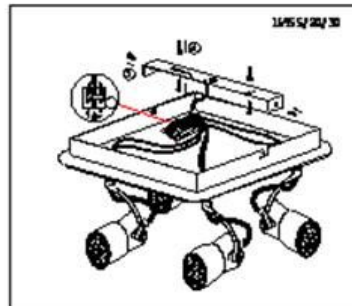

Line drawing of the item (with outline dimensions)

Item number: 16955-20-31

Installation drawing

Technical details

materials used:	Metal
color:	White
dimmable and how is the fixture dimmable:	
size:	Height: 151mm Length: 220mm Width: 220mm Net Weight: 1.488kg
power requirements:	220-240V~50Hz
bulb type and maximum Wattage:	GU10 4.5W LED
number of bulbs:	4 × GU10
IP degree:	IP20