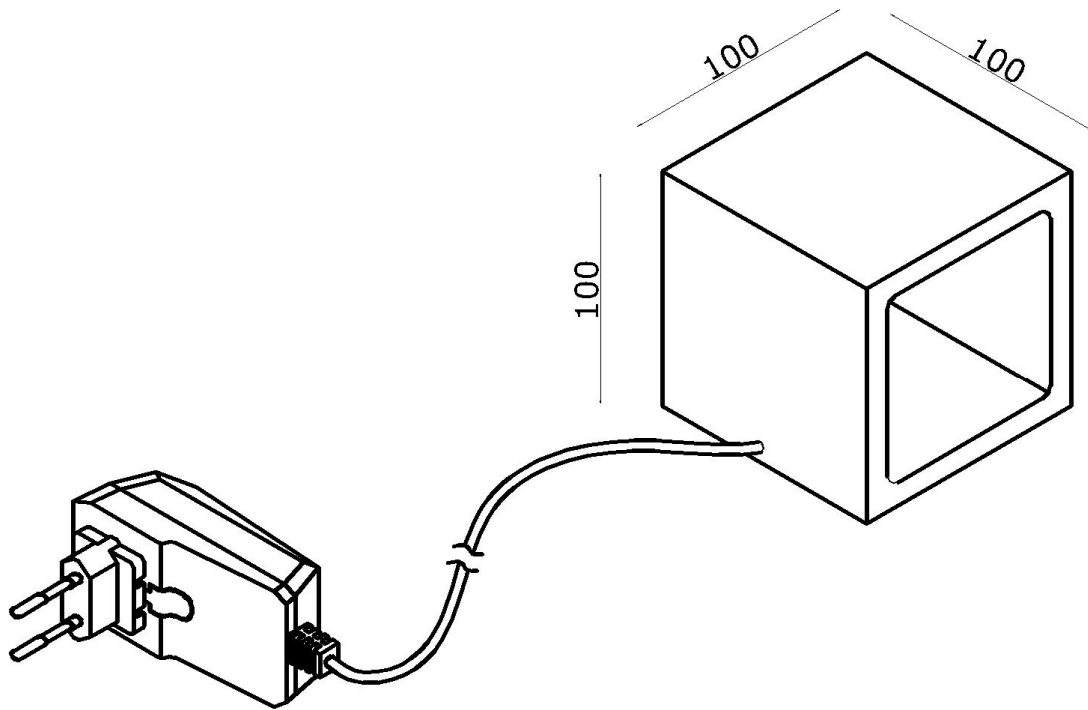

Line drawing of the item (with outline dimensions)

Item number:  
17594/05/30

Installation drawing (the same as it in its instruction manual)

materials used:	aluminum
color:	Outside black inside gold
dimmable and how is the fixture dimmable:	Yes, dimmable
size:           Height: Length: Width: Net Weight:	100 100 100 1.24
power requirements:	220-240V
bulb type and maximum Wattage:	Samsung led 6*1W
number of bulbs:	6
IP degree:	IP20