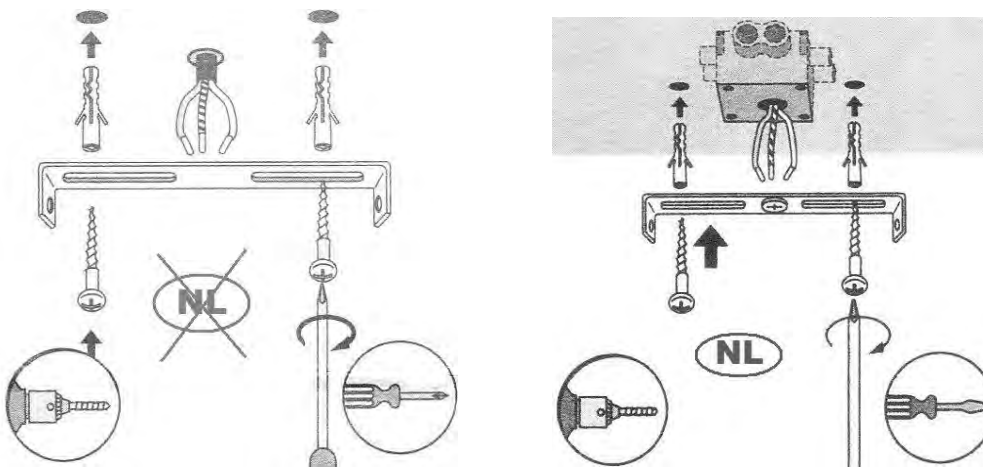

Line drawing of the item

Item number: 17989/10/31

#### Technical details

Materials used:	Metal
Color:	White
Dimmable and how is fixture dimmable	Yes
Size:	Height: 14CM
	Length: 32CM
	Width: 8CM
	Net weight: 0.94kg
Power requirements:	220-240V~50Hz
Bulb type and maximum wattage:	GU10 LED Max.2x5W
Number of bulbs:	2x GU10 LED
IP degree:	IP20