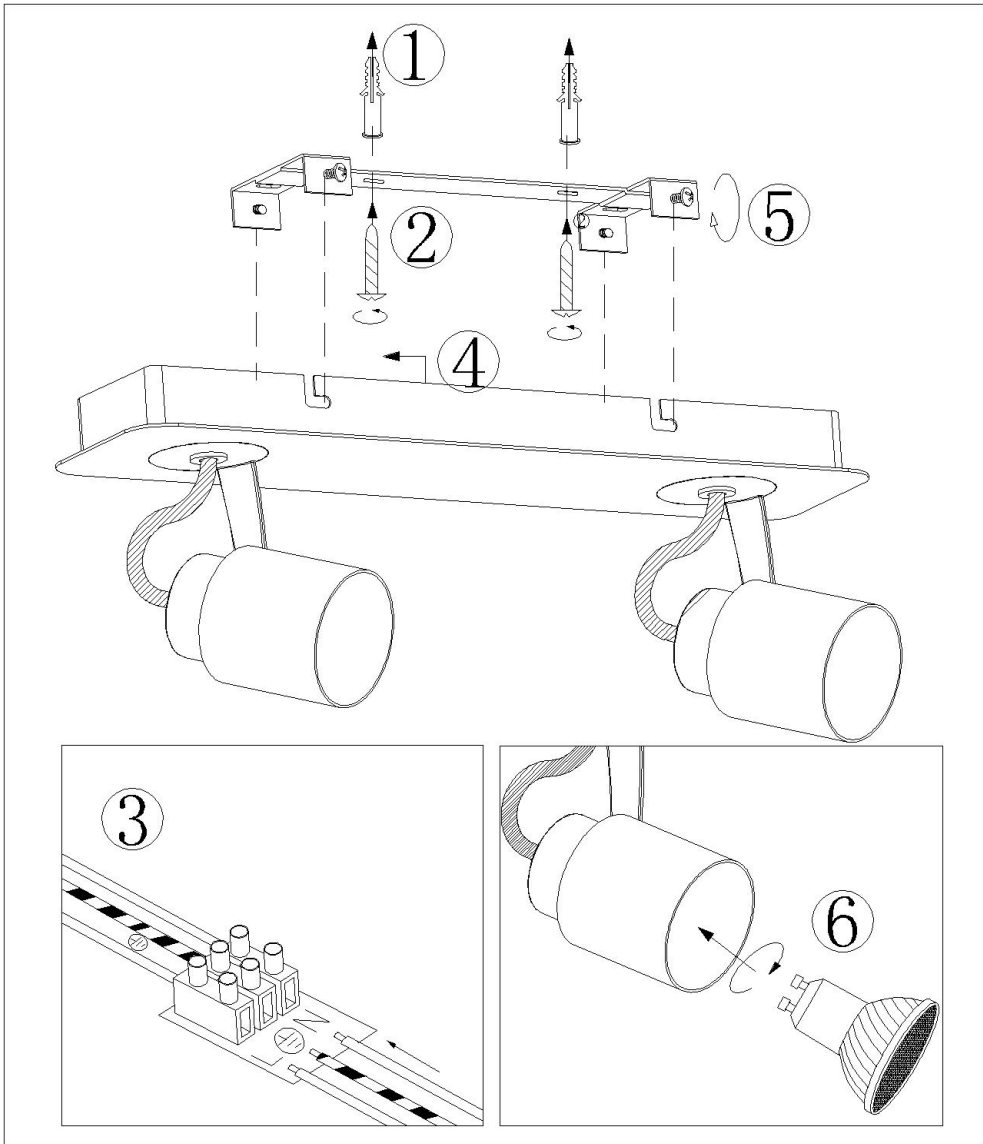

Line drawing of the item

Item number: 17989/10/31

#### Technical details

Materials used:	Metal
Color:	White
Dimmable and how is fixture dimmable	Yes
Size:	Height: 14CM
	Length: 32CM
	Width: 8CM
	Net weight: 0.94kg
Power requirements:	220-240V~50Hz
Bulb type and maximum wattage:	GU10 LED Max.2x5W
Number of bulbs:	2x GU10 LED
IP degree:	IP20