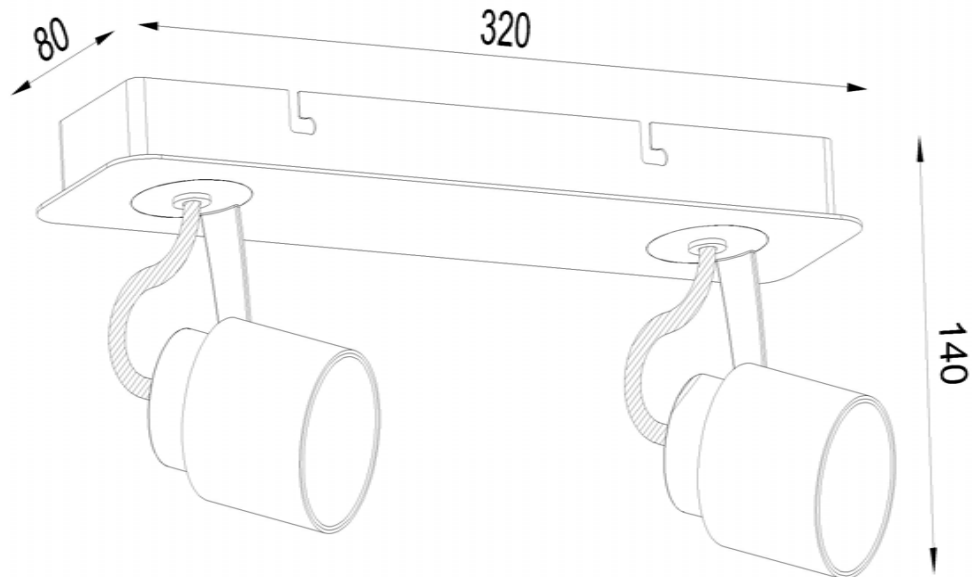

Line drawing of the item

Item number: 17989/10/31

#### Technical details

Materials used:	Metal
Color:	White
Dimmable and how is fixture dimmable	Yes
Size:	Height: 14CM
	Length: 32CM
	Width: 8CM
	Net weight: 0.94kg
Power requirements:	220-240V~50Hz
Bulb type and maximum wattage:	GU10 LED Max.2x5W
Number of bulbs:	2x GU10 LED
IP degree:	IP20