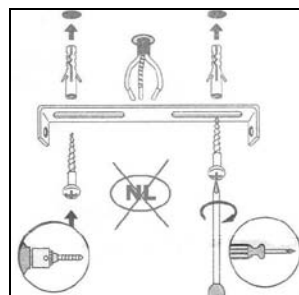

Item number: 23954/30/30  
23954/30/31

Technical details

Materials used:	Aluminium
Color:	Black / White
Dimmable and how is fixture dimmable	Yes
Size:	Height: 12.5cm
	Length: 85.4cm
	Width: 14cm
	Net weight: 2.6kg
Power requirements:	220-240V~50Hz
Bulb type and maximum wattage:	GU10 Max. 4.5W LED
Number of bulbs:	6xGU10
IP degree:	IP20