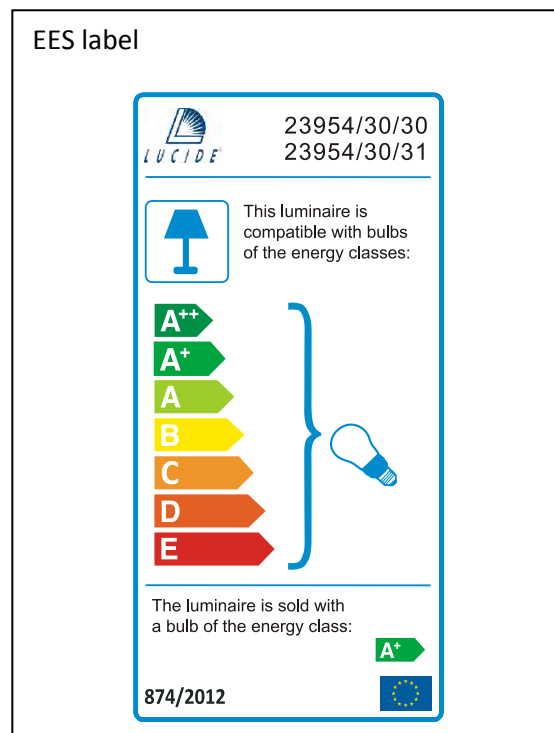

Exclusions pour la garantie : 1. Les pièces de verre cassées sur l'appareil ne seront remplacées que 14 jours à compter de l'achat par l'utilisateur final. 2. L'usure normale, la décoloration résultant d'une utilisation normale. 3. Les dégâts causés par des facteurs externes comme le feu, l'eau, une utilisation / installation ou maintenance incorrecte du produit.

Pour les réclamations de de garantie, le client doit remettre les appareils / pièces défectueuses et le ticket d'achat original.

Garantiebestimmungen:

Lucide NV garantiert für einen Zeitraum von 2 Jahren ab Kaufdatum und Kauf durch den Endkunden, dass das gelieferte Produkt frei von Material- und Herstellungsfehlern ist, sofern das Produkt gemäß der Bedienungsanleitung installiert und gewartet wird.

Von der Garantie ausgenommen: 1. Gebrochene Glasteile der Fassung werden nur innerhalb von 14 Tagen ab Kauf durch den Endkunden ersetzt. 2. Normaler Verschleiß, Verfärbungen aufgrund des normalen Gebrauchs. 3. Beschädigungen aufgrund externer Ursachen wie Feuer, Wasser, unsachgemäße Nutzung/ Installation oder Wartung des Produkts.

Kunden müssen das defekte Produkt/Teil und den Originalkaufbeleg einsenden, um Garantieansprüche geltend zu machen.

Other languages of the manual and further explanations can be found on our website.