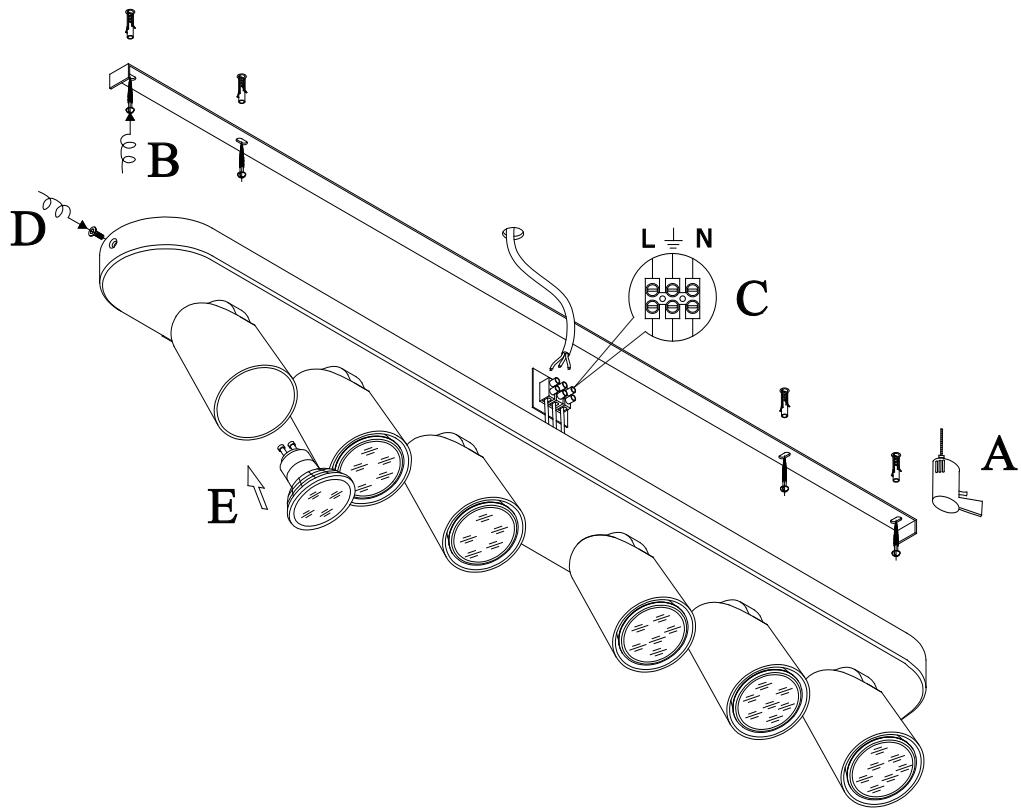

Item number: 23954/30/30  
23954/30/31

Technical details

Materials used:	Aluminium
Color:	Black / White
Dimmable and how is fixture dimmable	Yes
Size:	Height: 12.5cm
	Length: 85.4cm
	Width: 14cm
	Net weight: 2.6kg
Power requirements:	220-240V~50Hz
Bulb type and maximum wattage:	GU10 Max. 4.5W LED
Number of bulbs:	6xGU10
IP degree:	IP20