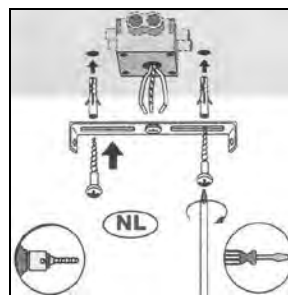

Item number: 23954/30/30  
23954/30/31

Technical details

Materials used:	Aluminium
Color:	Black / White
Dimmable and how is fixture dimmable	Yes
Size:	Height: 12.5cm
	Length: 85.4cm
	Width: 14cm
	Net weight: 2.6kg
Power requirements:	220-240V~50Hz
Bulb type and maximum wattage:	GU10 Max. 4.5W LED
Number of bulbs:	6xGU10
IP degree:	IP20