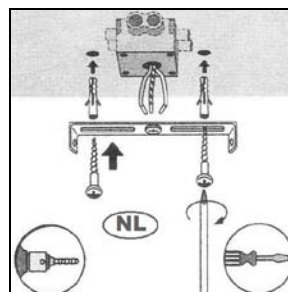

Item number: 23956/10/30
23956/10/31

Technical details

Materials used:	Aluminium
Color:	Black/White
Dimmable and how is fixture dimmable	Yes
Size:	Height: 12.5cm
	Length: 20cm
	Width: 9.6cm
	Net weight: 0.7kg
Power requirements:	220-240V~50Hz
Bulb type and maximum wattage:	GU10 Max. 5W LED
Number of bulbs:	2xGU10
IP degree:	IP20