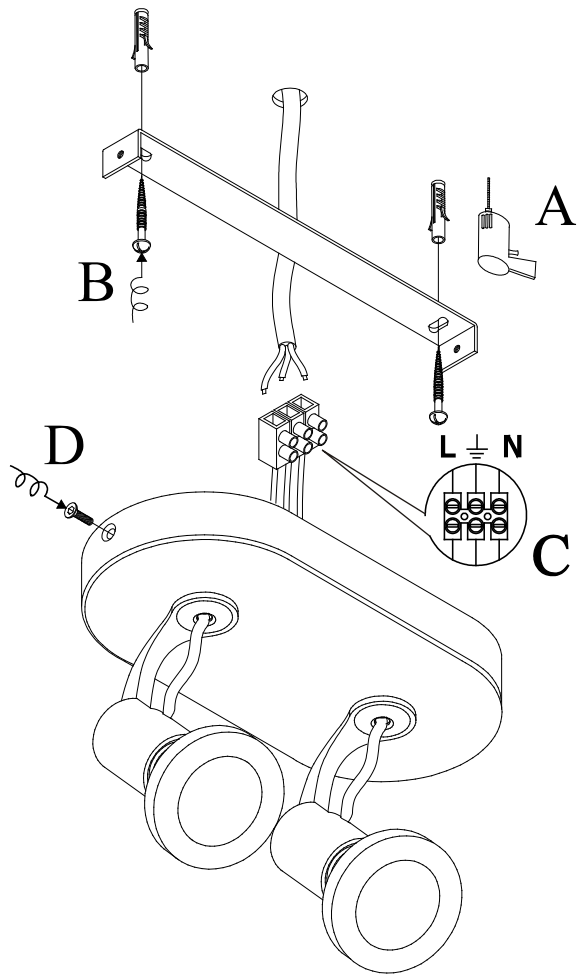

Item number: 23956/10/30
23956/10/31

Technical details

Materials used:	Aluminium
Color:	Black/White
Dimmable and how is fixture dimmable	Yes
Size:	Height: 12.5cm
	Length: 20cm
	Width: 9.6cm
	Net weight: 0.7kg
Power requirements:	220-240V~50Hz
Bulb type and maximum wattage:	GU10 Max. 5W LED
Number of bulbs:	2xGU10
IP degree:	IP20