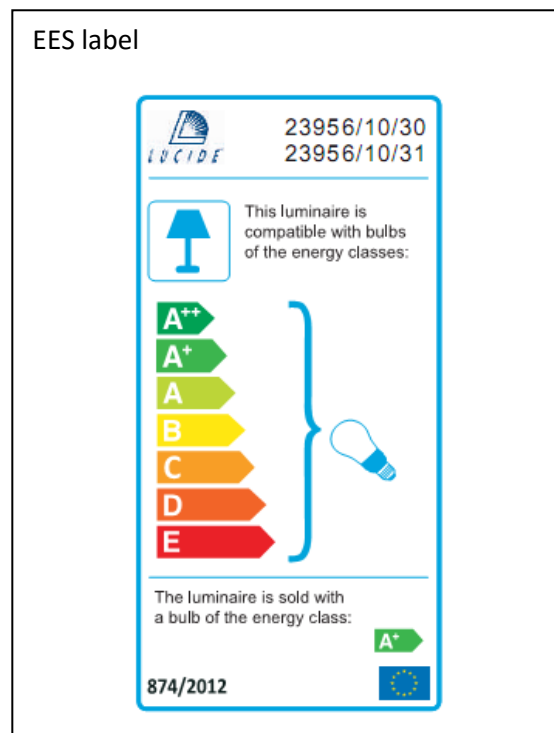

Exclusions pour la garantie : 1. Les pièces de verre cassées sur l'appareil ne seront remplacées que 14 jours à compter de l'achat par l'utilisateur final. 2. L'usure normale, la décoloration résultant d'une utilisation normale. 3. Les dégâts causés par des facteurs externes comme le feu, l'eau, une utilisation / installation ou maintenance incorrecte du produit.

Pour les réclamations de de garantie, le client doit remettre les appareils / pièces défectueuses et le ticket d'achat original.

Garantiebestimmungen:

Lucide NV garantiert für einen Zeitraum von 2 Jahren ab Kaufdatum und Kauf durch den Endkunden, dass das gelieferte Produkt frei von Material- und Herstellungsfehlern ist, sofern das Produkt gemäß der Bedienungsanleitung installiert und gewartet wird.

Von der Garantie ausgenommen: 1. Gebrochene Glasteile der Fassung werden nur innerhalb von 14 Tagen ab Kauf durch den Endkunden ersetzt. 2. Normaler Verschleiß, Verfärbungen aufgrund des normalen Gebrauchs. 3. Beschädigungen aufgrund externer Ursachen wie Feuer, Wasser, unsachgemäße Nutzung/ Installation oder Wartung des Produkts.

Kunden müssen das defekte Produkt/Teil und den Originalkaufbeleg einsenden, um Garantieansprüche geltend zu machen.

Other languages of the manual and further explanations can be found on our website.