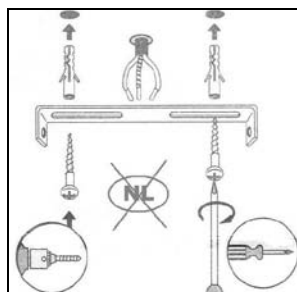

Item number: 23956/10/30
23956/10/31

Technical details

Materials used:	Aluminium
Color:	Black/White
Dimmable and how is fixture dimmable	Yes
Size:	Height: 12.5cm
	Length: 20cm
	Width: 9.6cm
	Net weight: 0.7kg
Power requirements:	220-240V~50Hz
Bulb type and maximum wattage:	GU10 Max. 5W LED
Number of bulbs:	2xGU10
IP degree:	IP20