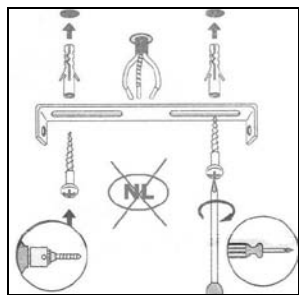

Item number: 23956/20/30  
23956/20/31

Technical details

Materials used:	Aluminium
Color:	Black/White
Dimmable and how is fixture dimmable	Yes
Size:	Height: 12.5cm
	Length: 25cm
	Width: 25cm
	Net weight: 1.4kg
Power requirements:	220-240V~50Hz
Bulb type and maximum wattage:	GU10 Max. 5W LED
Number of bulbs:	4xGU10
IP degree:	IP20