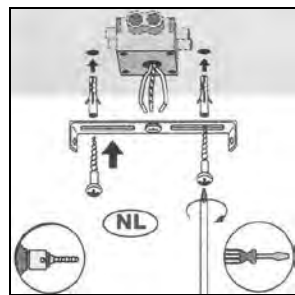

Item number: 23956/20/30  
23956/20/31

Technical details

Materials used:	Aluminium
Color:	Black/White
Dimmable and how is fixture dimmable	Yes
Size:	Height: 12.5cm
	Length: 25cm
	Width: 25cm
	Net weight: 1.4kg
Power requirements:	220-240V~50Hz
Bulb type and maximum wattage:	GU10 Max. 5W LED
Number of bulbs:	4xGU10
IP degree:	IP20