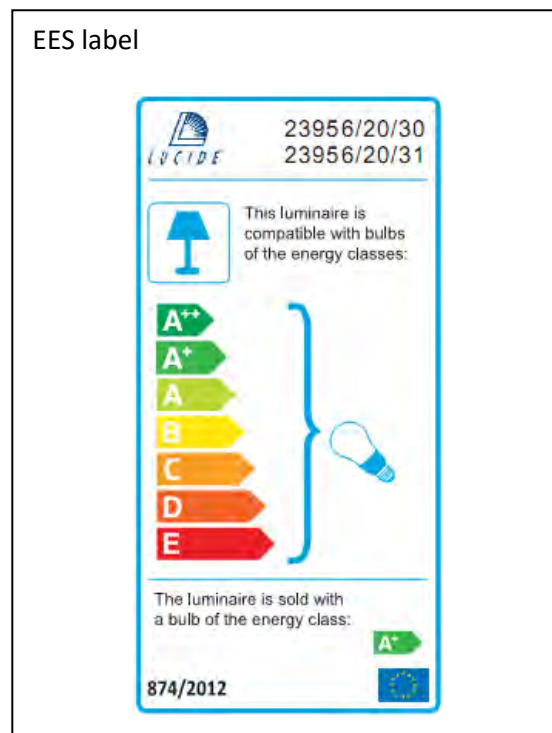

Exclusions pour la garantie : 1. Les pièces de verre cassées sur l'appareil ne seront remplacées que 14 jours à compter de l'achat par l'utilisateur final. 2. L'usure normale, la décoloration résultant d'une utilisation normale. 3. Les dégâts causés par des facteurs externes comme le feu, l'eau, une utilisation / installation ou maintenance incorrecte du produit.

Pour les réclamations de de garantie, le client doit remettre les appareils / pièces défectueuses et le ticket d'achat original.

Garantiebestimmungen:

Lucide NV garantiert für einen Zeitraum von 2 Jahren ab Kaufdatum und Kauf durch den Endkunden, dass das gelieferte Produkt frei von Material- und Herstellungsfehlern ist, sofern das Produkt gemäß der Bedienungsanleitung installiert und gewartet wird.

Von der Garantie ausgenommen: 1. Gebrochene Glasteile der Fassung werden nur innerhalb von 14 Tagen ab Kauf durch den Endkunden ersetzt. 2. Normaler Verschleiß, Verfärbungen aufgrund des normalen Gebrauchs. 3. Beschädigungen aufgrund externer Ursachen wie Feuer, Wasser, unsachgemäße Nutzung/ Installation oder Wartung des Produkts.

Kunden müssen das defekte Produkt/Teil und den Originalkaufbeleg einsenden, um Garantieansprüche geltend zu machen.

Other languages of the manual and further explanations can be found on our website.