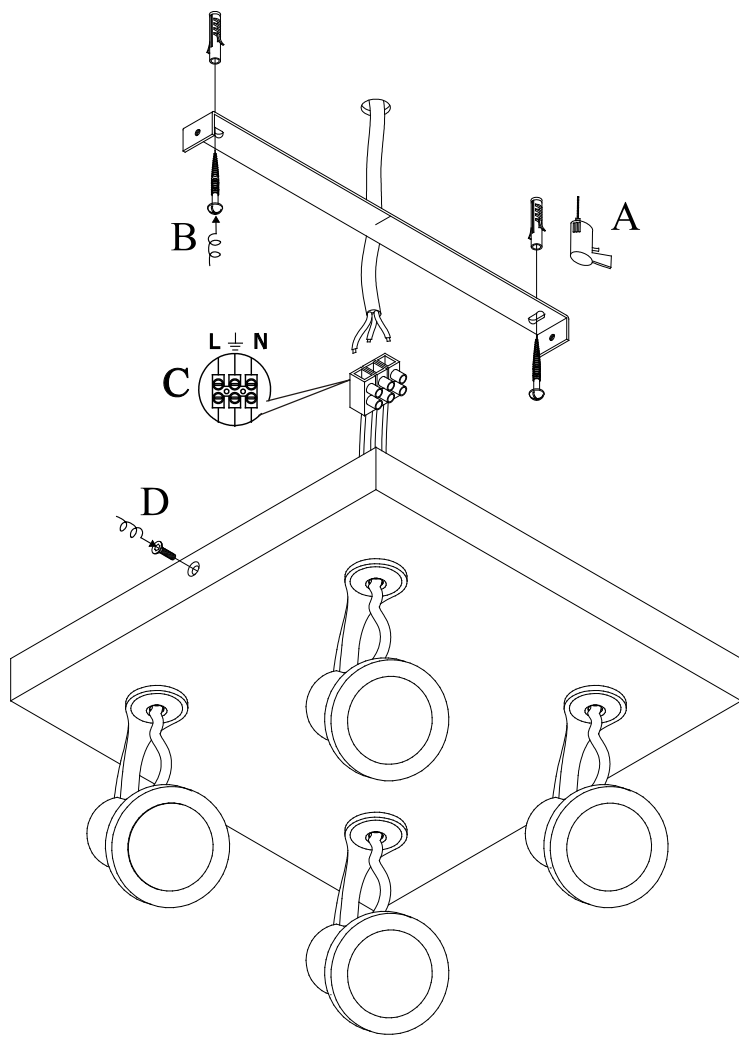

Item number: 23956/20/30  
23956/20/31

Technical details

Materials used:	Aluminium
Color:	Black/White
Dimmable and how is fixture dimmable	Yes
Size:	Height: 12.5cm
	Length: 25cm
	Width: 25cm
	Net weight: 1.4kg
Power requirements:	220-240V~50Hz
Bulb type and maximum wattage:	GU10 Max. 5W LED
Number of bulbs:	4xGU10
IP degree:	IP20