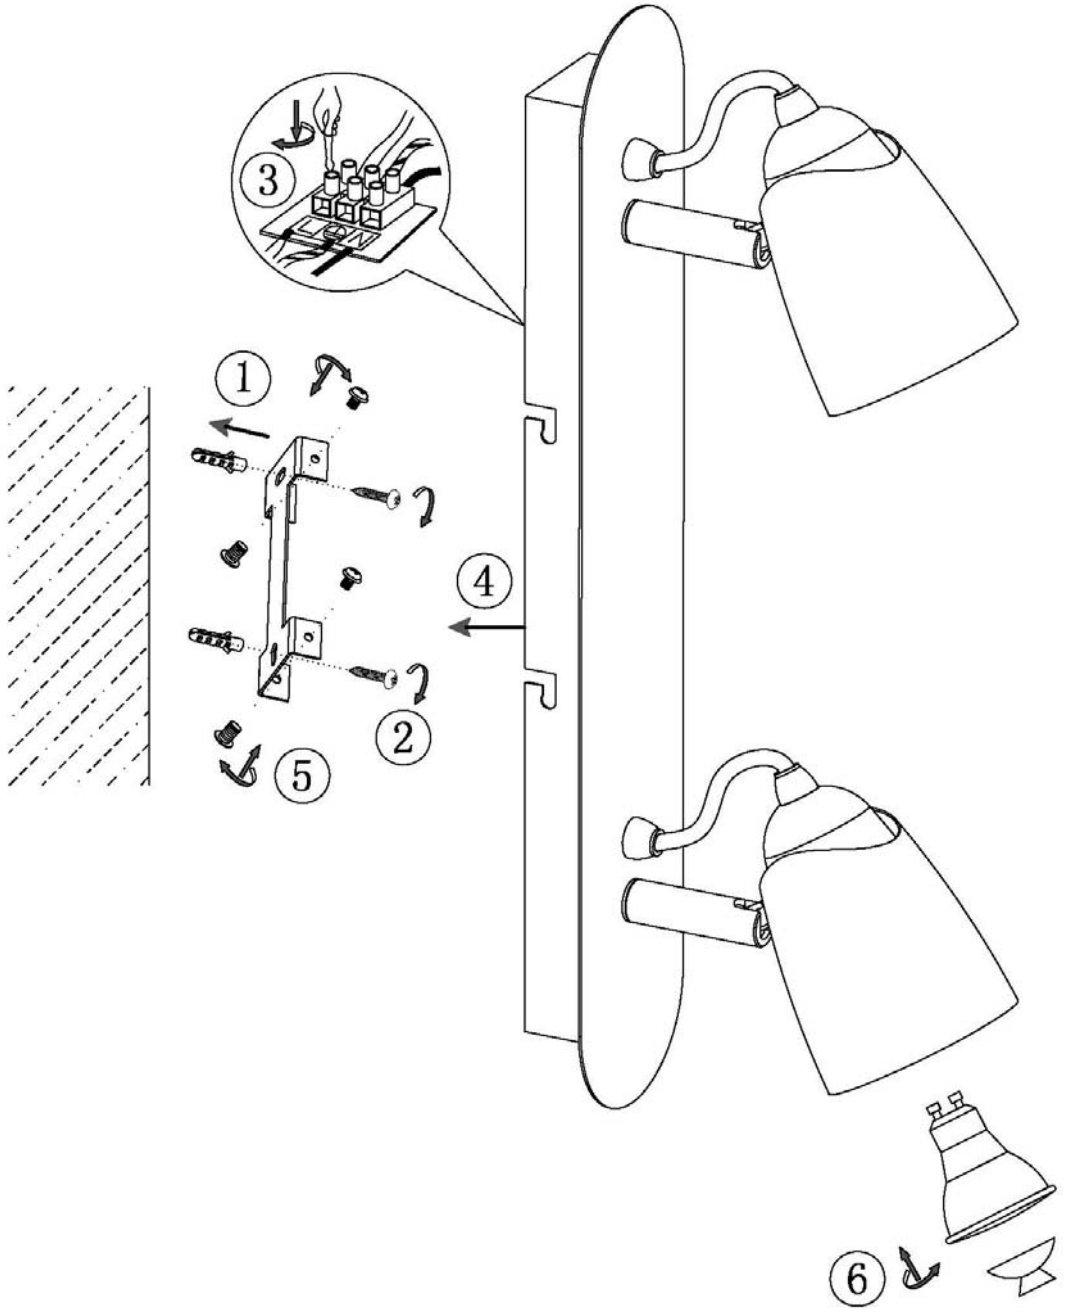

#### Technical details

Materials used:	iron
Color:	Black+Red copper
Dimmable and how is fixture dimmable	Yes
Size:	Height: 15cm
	Length: 35cm
	Width: 6.5cm
	Net weight: 0.76kg
Power requirements:	100-240V~50Hz
Bulb type and maximum wattage:	GU10 LED 5W
Number of bulbs:	2 x GU10 LED
IP degree:	IP20