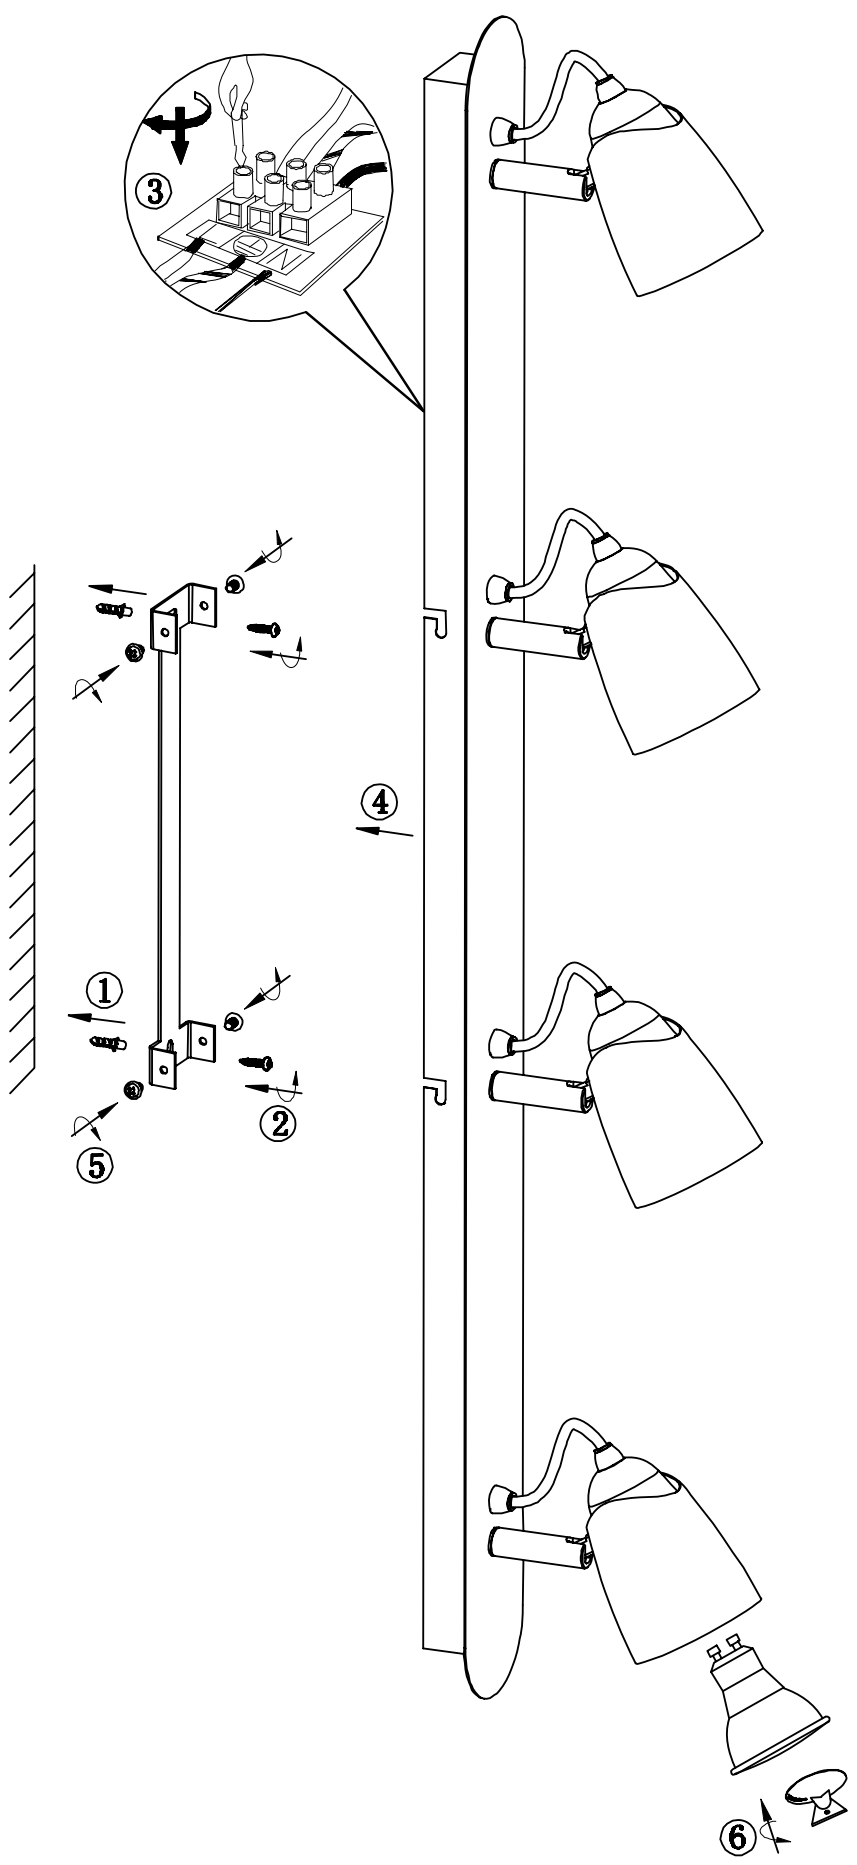

Item number: 26956/20/17

Technical details

Materials used:	iron
Color:	Black+Red copper
Dimmable and how is fixture dimmable	Yes
Size:	Height: 15cm
	Length: 79cm
	Width: 6.5cm
	Net weight: 1.53kg
Power requirements:	100-240V~50Hz
Bulb type and maximum wattage:	GU10 LED 5W
Number of bulbs:	4 x GU10 LED
IP degree:	IP20