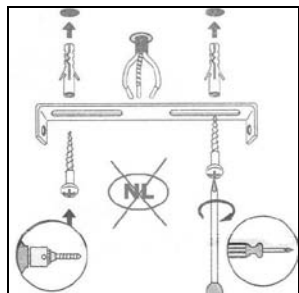

LUCIDE

Item number: 26988/05/11

Technical details

Materials used:	Metal
Color:	Chrome
Dimmable and how is fixture dimmable	No
Size:	Height: 15.5cm
	Length: 8cm
	Width: 8cm
	Net weight: 0.3kg
Power requirements:	220-240V~50Hz
Bulb type and maximum wattage:	AC LED 5W
Number of bulbs:	1xLED
IP degree:	IP20