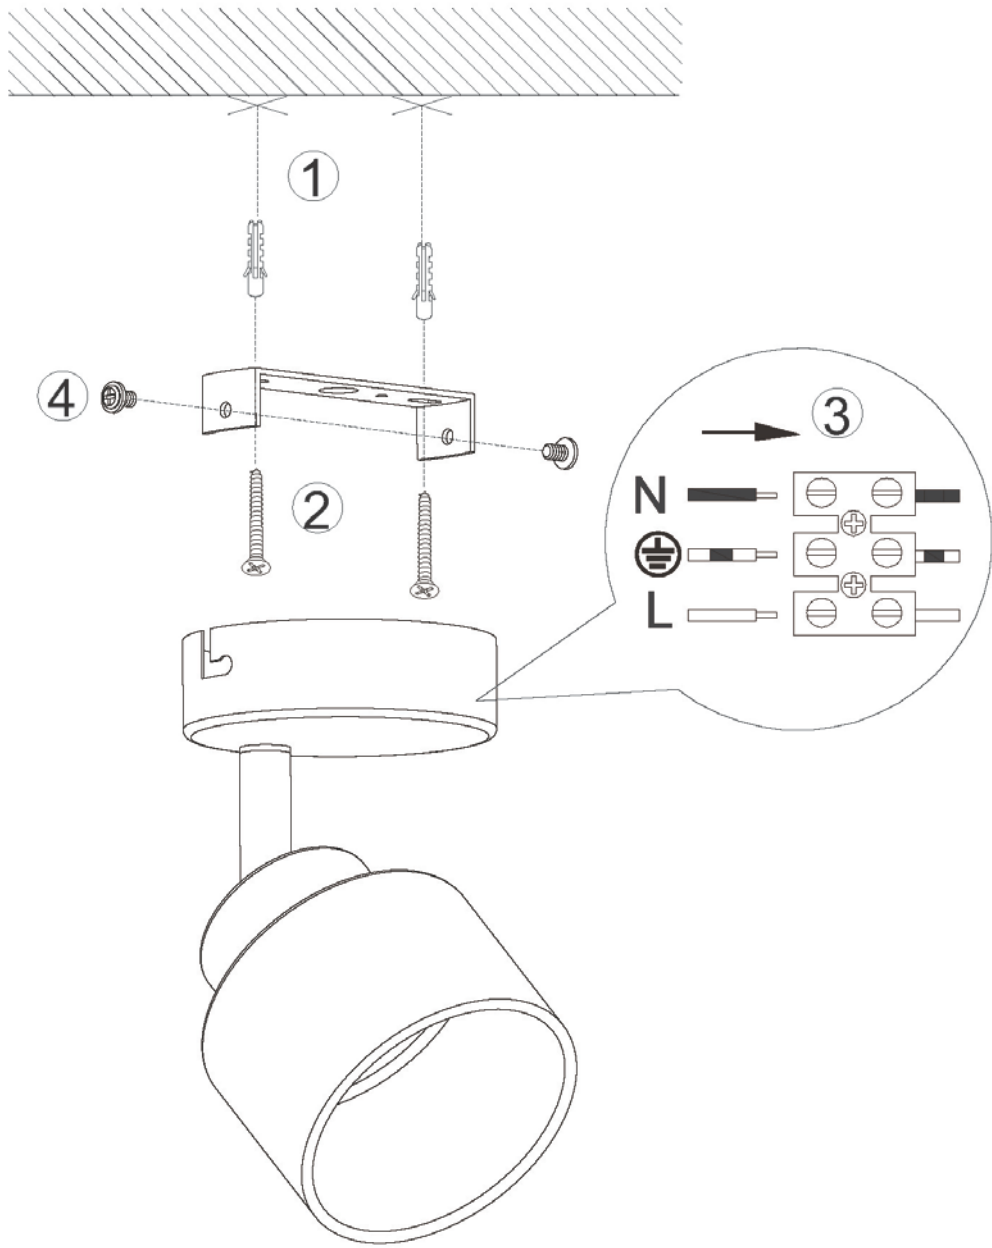

LUCIDE

Item number: 26988/05/11

Technical details

Materials used:	Metal
Color:	Chrome
Dimmable and how is fixture dimmable	No
Size:	Height: 15.5cm
	Length: 8cm
	Width: 8cm
	Net weight: 0.3kg
Power requirements:	220-240V~50Hz
Bulb type and maximum wattage:	AC LED 5W
Number of bulbs:	1xLED
IP degree:	IP20