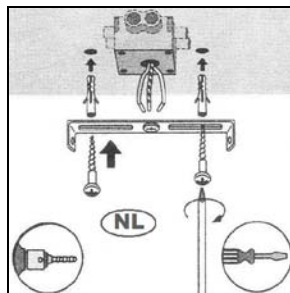

LUCIDE

Item number: 26988/05/11

Technical details

Materials used:	Metal
Color:	Chrome
Dimmable and how is fixture dimmable	No
Size:	Height: 15.5cm
	Length: 8cm
	Width: 8cm
	Net weight: 0.3kg
Power requirements:	220-240V~50Hz
Bulb type and maximum wattage:	AC LED 5W
Number of bulbs:	1xLED
IP degree:	IP20