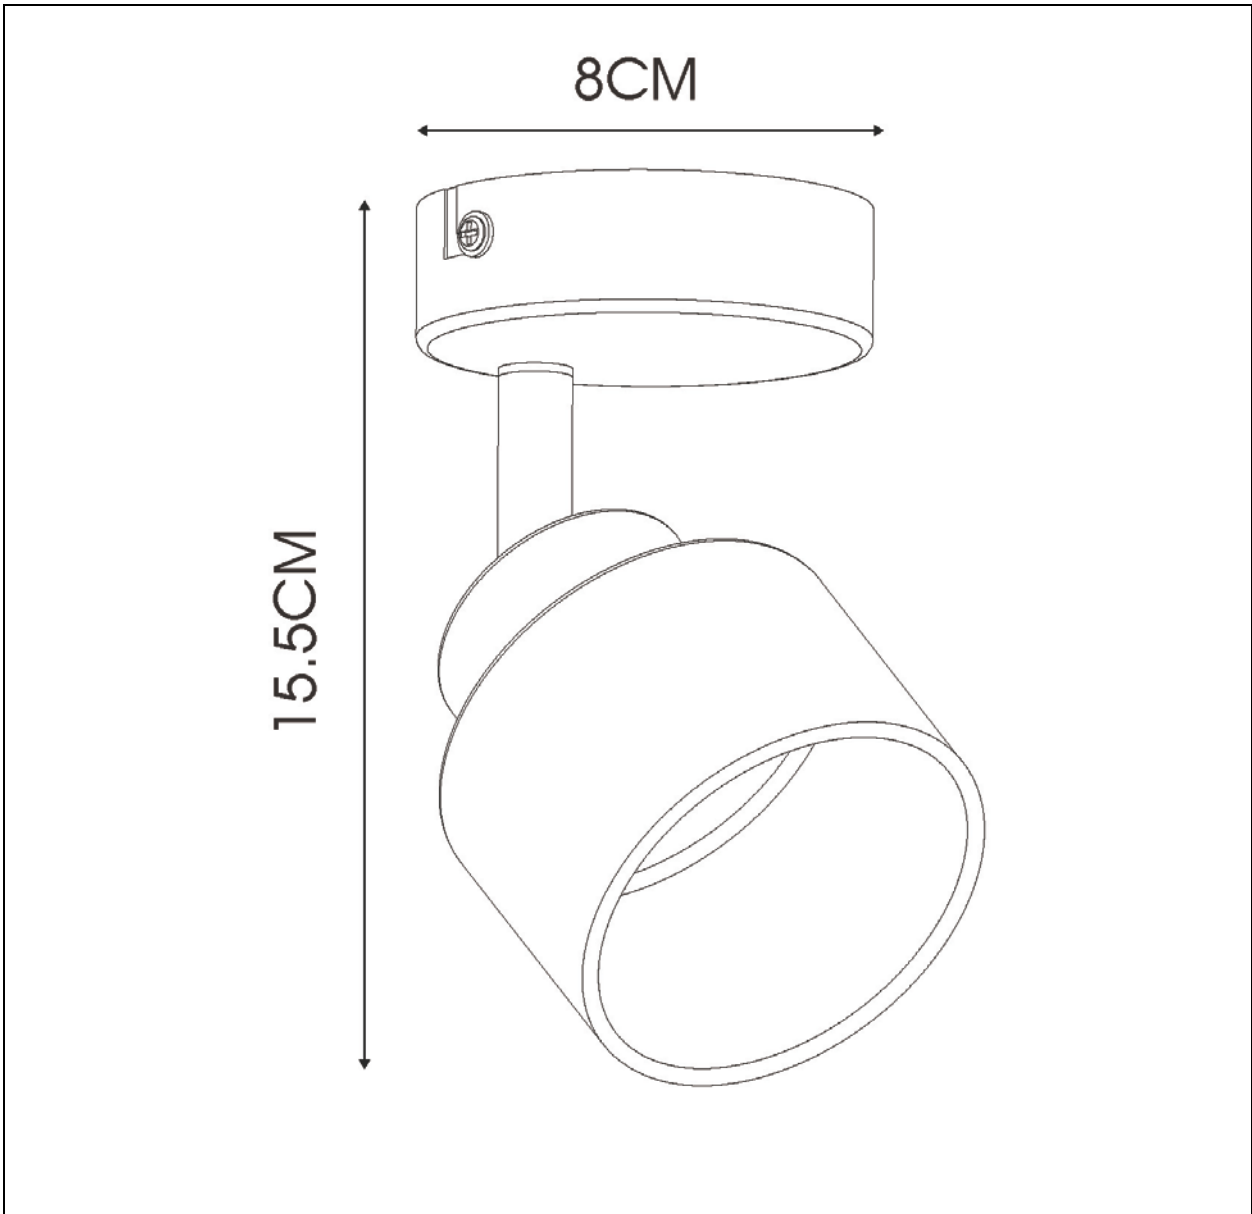

LUCIDE

Item number: 26988/05/11

Technical details

Materials used:	Metal
Color:	Chrome
Dimmable and how is fixture dimmable	No
Size:	Height: 15.5cm
	Length: 8cm
	Width: 8cm
	Net weight: 0.3kg
Power requirements:	220-240V~50Hz
Bulb type and maximum wattage:	AC LED 5W
Number of bulbs:	1xLED
IP degree:	IP20