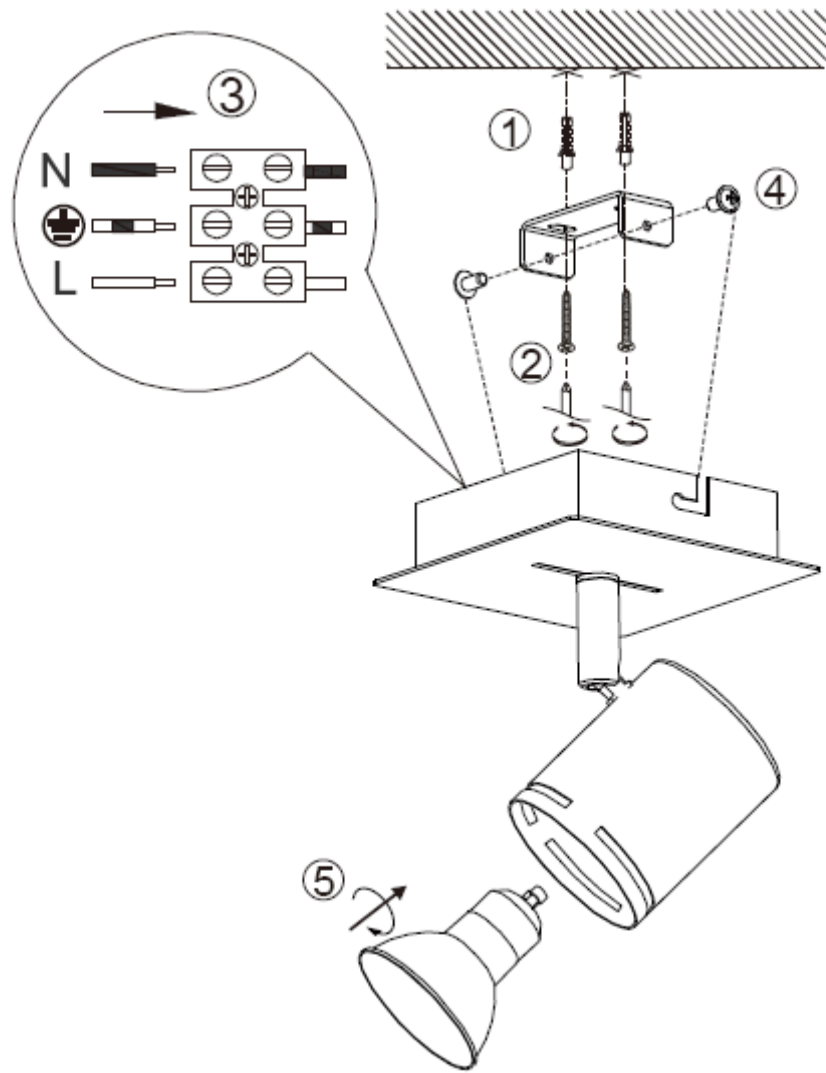

Line drawing of the item (with outline dimensions)

Installation drawing (the same as it in its instruction manual)

Technical details

materials used: metal	
color:	matt white
dimmable and how is the fixture dimmable:	
size:	Height: 10cm
	Length: 10cm
	Width: 12.1cm
	Net Weight: 0.35kgs
power requirements:	220V-240V ~50Hz
bulb type and maximum Wattage:	GU10 LED Max .4.5W
number of bulbs:	1X GU10
IP degree:	IP21