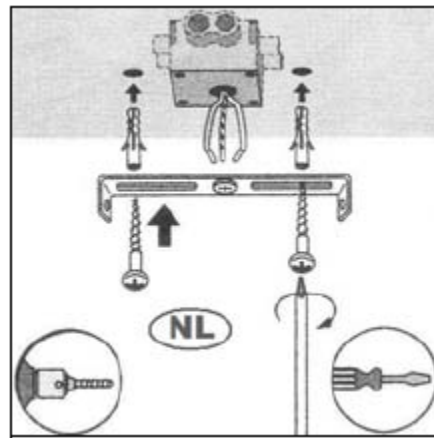

Line drawing of the item (with outline dimensions)

Installation drawing (the same as it in its instruction manual)

Technical details

materials used: metal	
color:	matt white
dimmable and how is the fixture dimmable:	
size:	Height: 10cm
	Length: 10cm
	Width: 12.1cm
	Net Weight: 0.35kgs
power requirements:	220V-240V ~50Hz
bulb type and maximum Wattage:	GU10 LED Max .4.5W
number of bulbs:	1X GU10
IP degree:	IP21