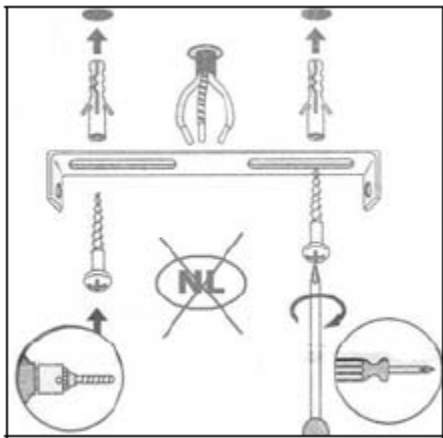

Line drawing of the item (with outline dimensions)

Installation drawing (the same as it in its instruction manual)

Technical details

materials used: metal	
color:	matt white
dimmable and how is the fixture dimmable:	
size:	Height: 10cm
	Length: 10cm
	Width: 12.1cm
	Net Weight: 0.35kgs
power requirements:	220V-240V ~50Hz
bulb type and maximum Wattage:	GU10 LED Max .4.5W
number of bulbs:	1X GU10
IP degree:	IP21