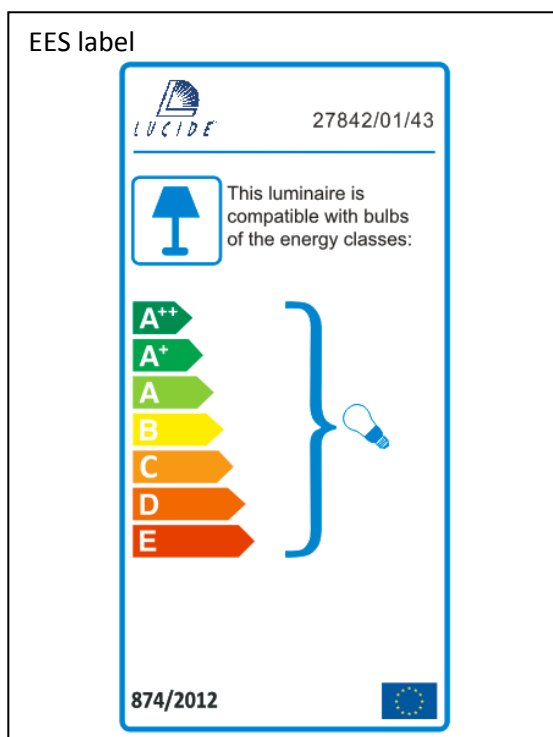

Garantiebestimmungen:

Lucide NV garantiert für einen Zeitraum von 2 Jahren ab Kaufdatum und Kauf durch den Endkunden, dass das gelieferte Produkt frei von Material- und Herstellungsfehlern ist, sofern das Produkt gemäß der Bedienungsanleitung installiert und gewartet wird.
Von der Garantie ausgenommen: 1. Gebrochene Glasteile der Fassung werden nur innerhalb von 14 Tagen ab Kauf durch den Endkunden ersetzt. 2. Normaler Verschleiß, Verfärbungen aufgrund des normalen Gebrauchs. 3. Beschädigungen aufgrund externer Ursachen wie Feuer, Wasser, unsachgemäße Nutzung/ Installation oder Wartung des Produkts.
Kunden müssen das defekte Produkt/Teil und den Originalkaufbeleg einsenden, um Garantieansprüche geltend zu machen.

Other languages of the manual and further explanations can be found on our website.