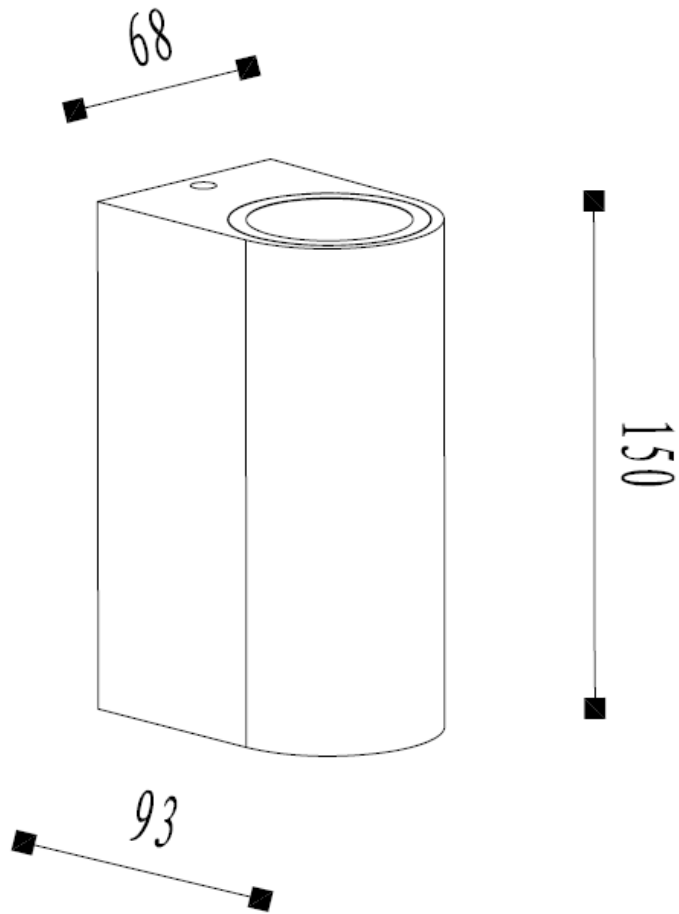

Line drawing of the item

Item number:27863/02/30

Installation drawing

Technical details

materials used:	Aluminium body with temper glass
color:	Black
dimmable and how is the fixture dimmable:	
size:	Height: 150mm Length: 93mm Width: 68mm Net Weight: 0.5kg
power requirements:	220-240V/~50Hz
bulb type and maximum Wattage:	GU10 LED MAX.4W
number of bulbs:	2xGU10
IP degree:	IP44