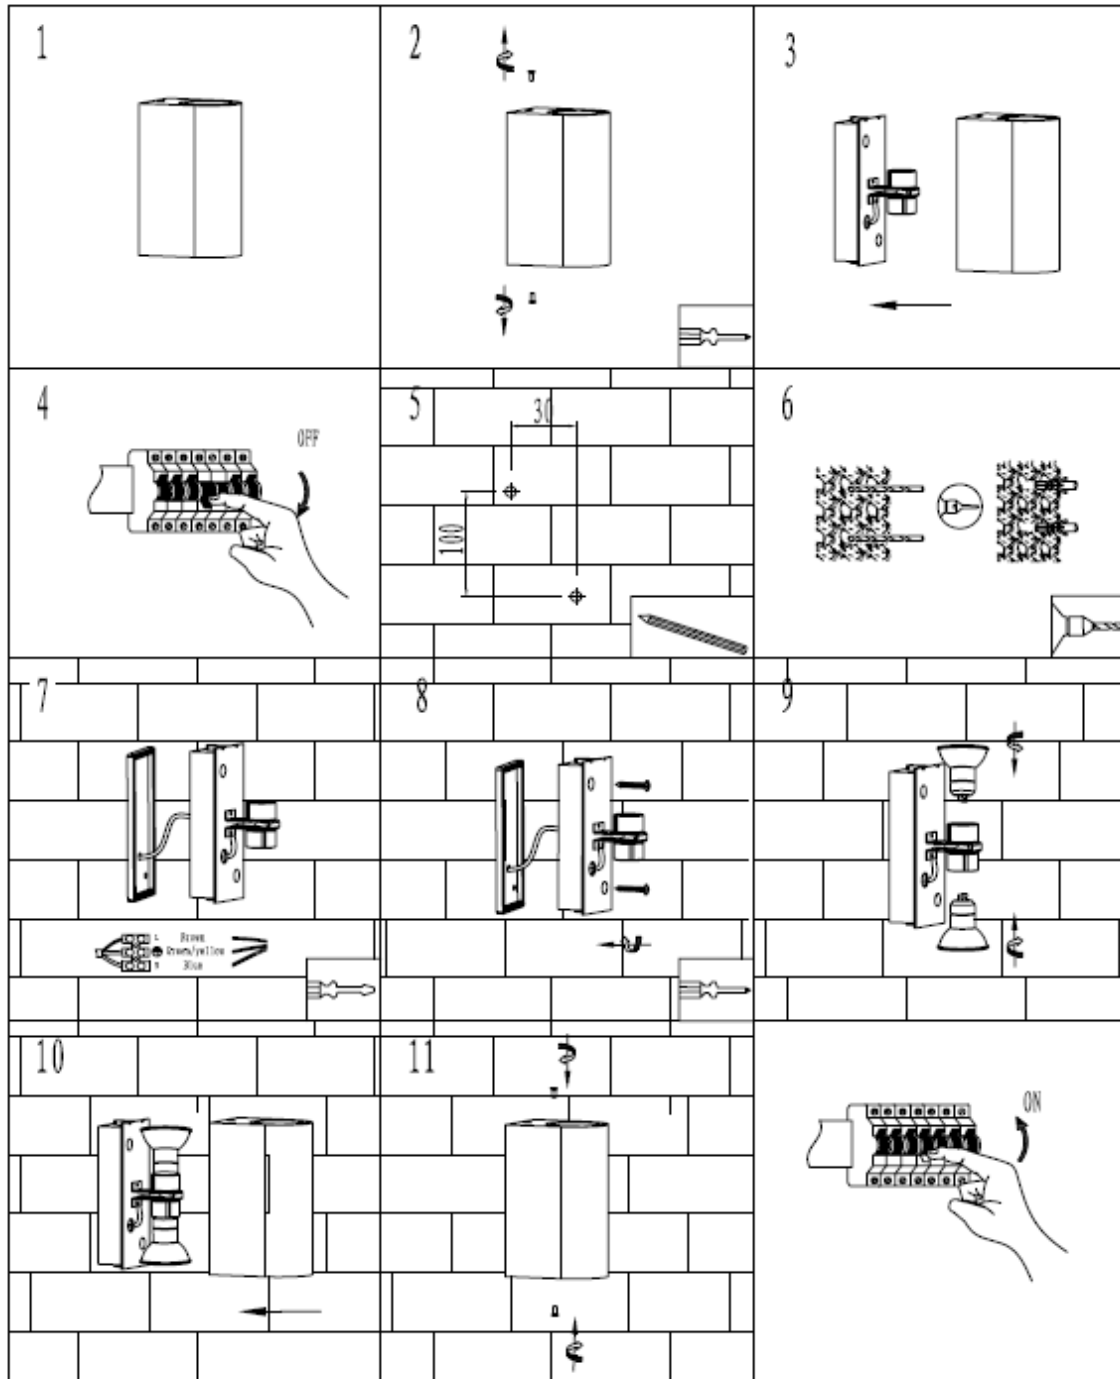

Line drawing of the item

Item number:27863/02/30

Installation drawing

Technical details

materials used:	Aluminium body with temper glass
color:	Black
dimmable and how is the fixture dimmable:	
size:	Height: 150mm Length: 93mm Width: 68mm Net Weight: 0.5kg
power requirements:	220-240V/~50Hz
bulb type and maximum Wattage:	GU10 LED MAX.4W
number of bulbs:	2xGU10
IP degree:	IP44