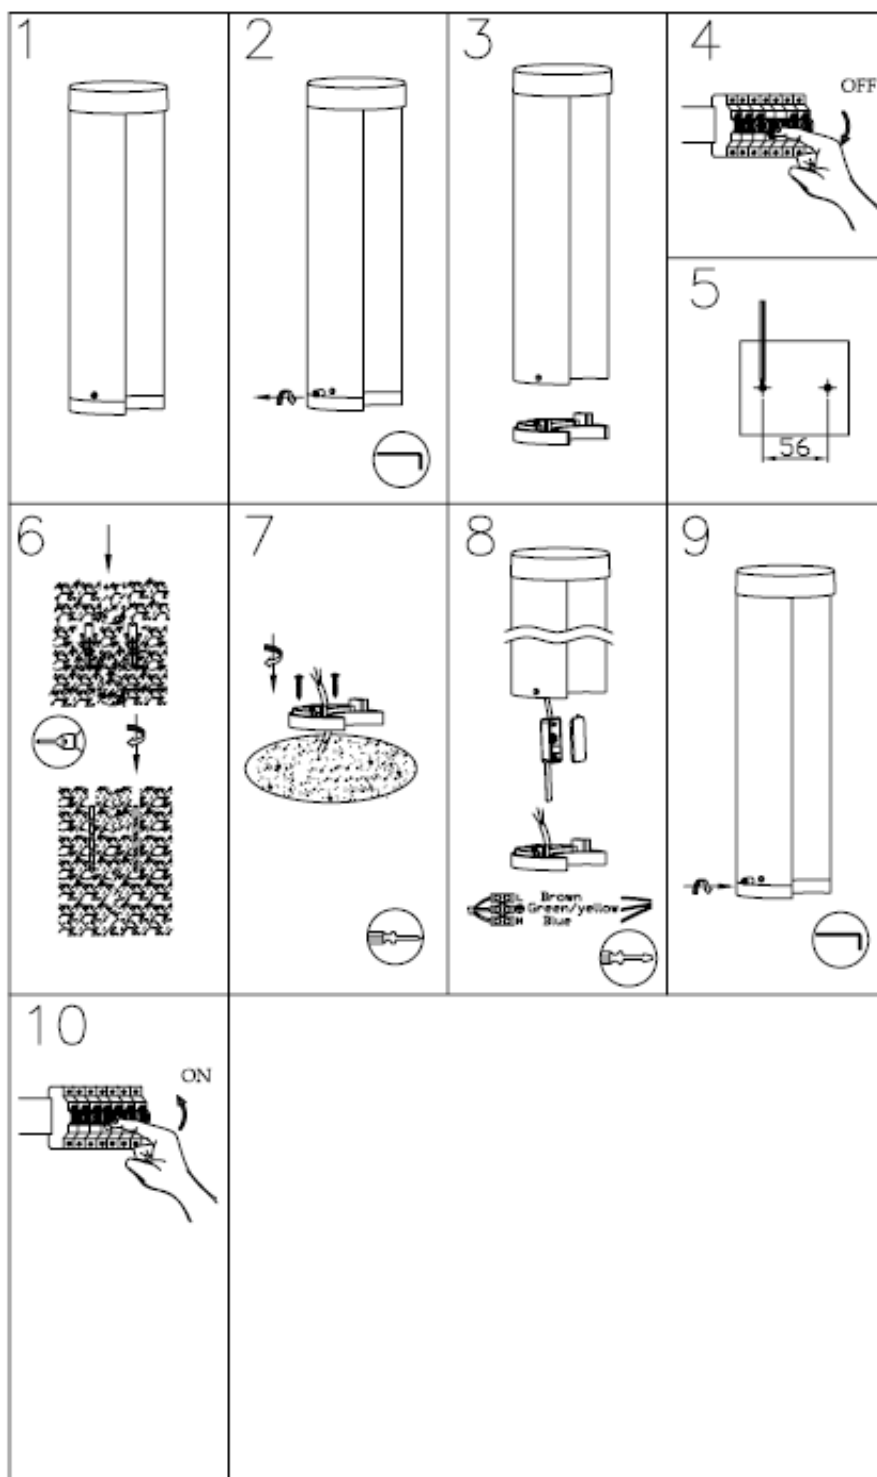

Line drawing of the item

Item number:27874/45/30

Installation drawing

Technical details

materials used:	Aluminium body with temper glass
color:	Black
dimmable and how is the fixture dimmable:	
size:	450mm
Height:	
Length:	
Width:	Ø90mm
Net Weight:	1.38kg
power requirements:	220-240V/~50Hz
bulb type and maximum Wattage:	7W LED
number of bulbs:	1x7W BRIDGELUX LED
IP degree:	IP54