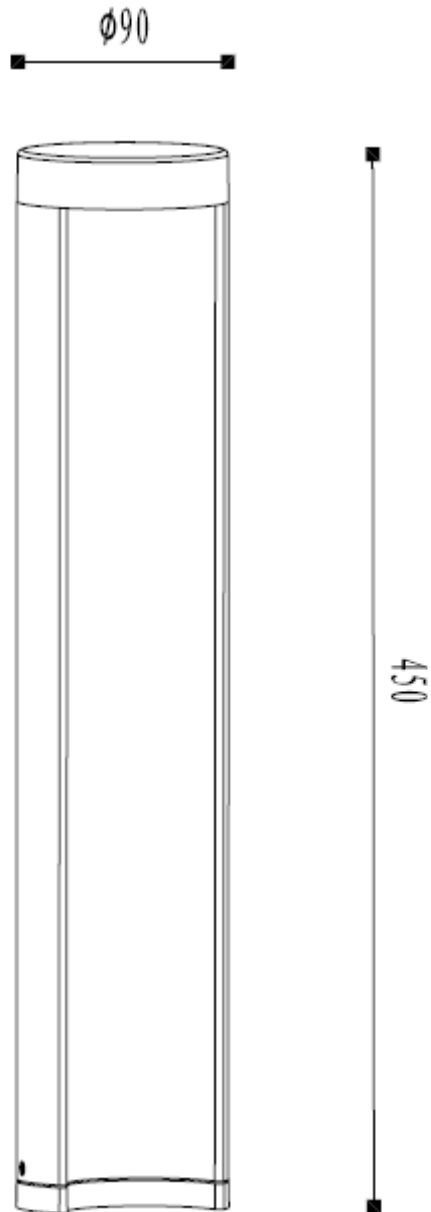

Line drawing of the item

Item number:27874/45/30

Installation drawing

Technical details

materials used:	Aluminium body with temper glass
color:	Black
dimmable and how is the fixture dimmable:	
size:	450mm
Height:	
Length:	
Width:	Ø90mm
Net Weight:	1.38kg
power requirements:	220-240V/~50Hz
bulb type and maximum Wattage:	7W LED
number of bulbs:	1x7W BRIDGELUX LED
IP degree:	IP54