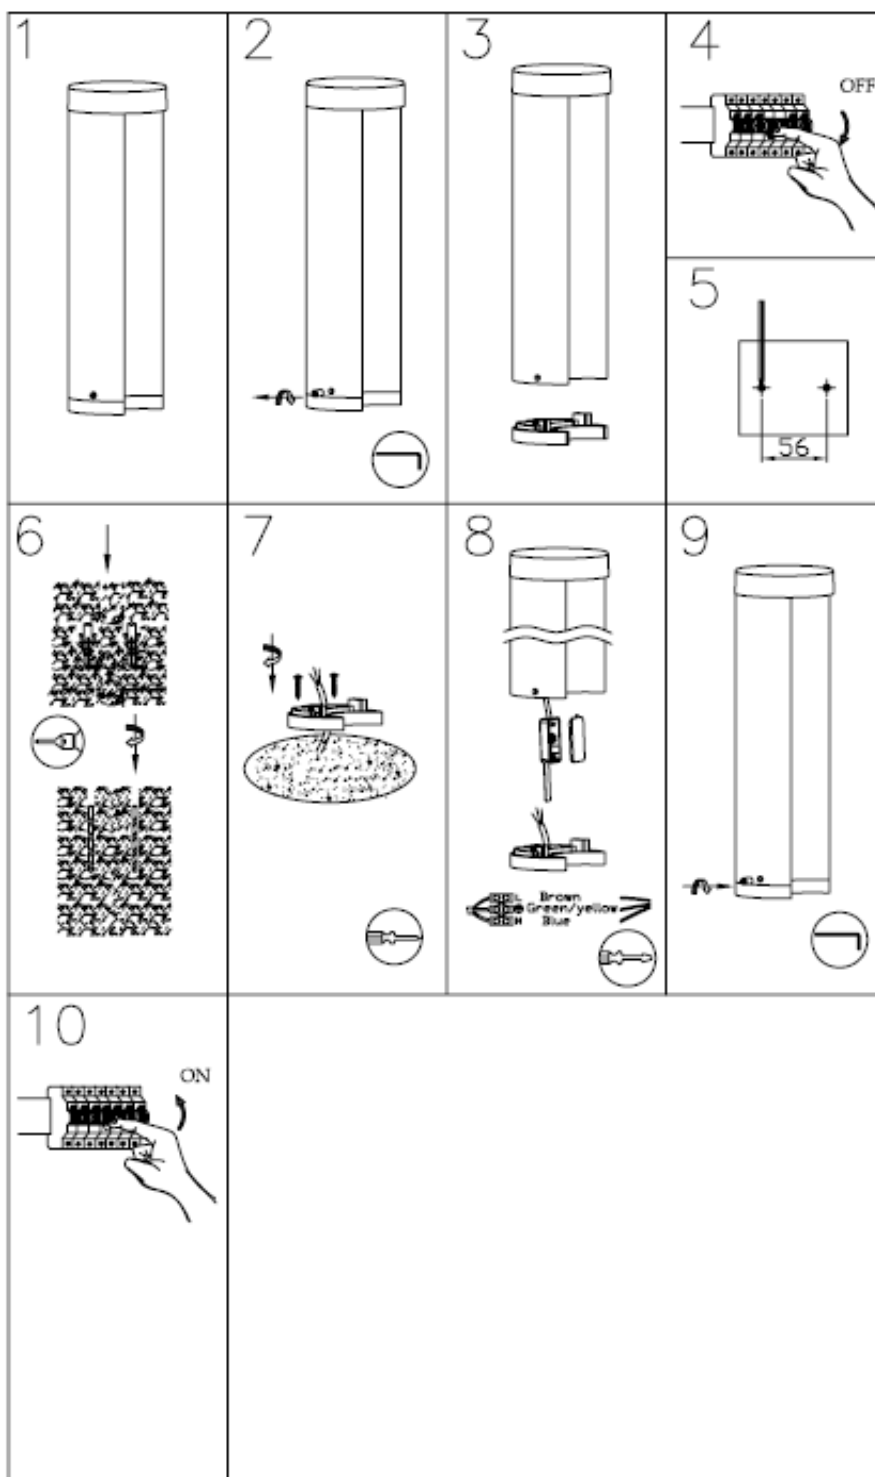

Line drawing of the item

Item number:27874/65/30

Installation drawing

Technical details

materials used:	Aluminium body with temper glass
color:	Black
dimmable and how is the fixture dimmable:	
size:	Height: 650mm Length: Width: Ø90mm Net Weight: 2.0kg
power requirements:	220-240V/~50Hz
bulb type and maximum Wattage:	7W LED
number of bulbs:	1x7W BRIDGELUX LED
IP degree:	IP54