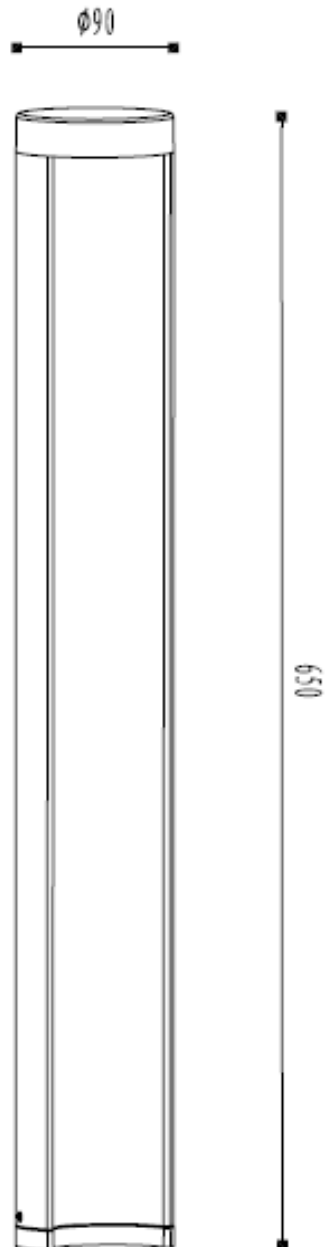

Line drawing of the item

Item number:27874/65/30

Installation drawing

Technical details

materials used:	Aluminium body with temper glass
color:	Black
dimmable and how is the fixture dimmable:	
size:	Height: 650mm Length: Width: Ø90mm Net Weight: 2.0kg
power requirements:	220-240V/~50Hz
bulb type and maximum Wattage:	7W LED
number of bulbs:	1x7W BRIDGELUX LED
IP degree:	IP54