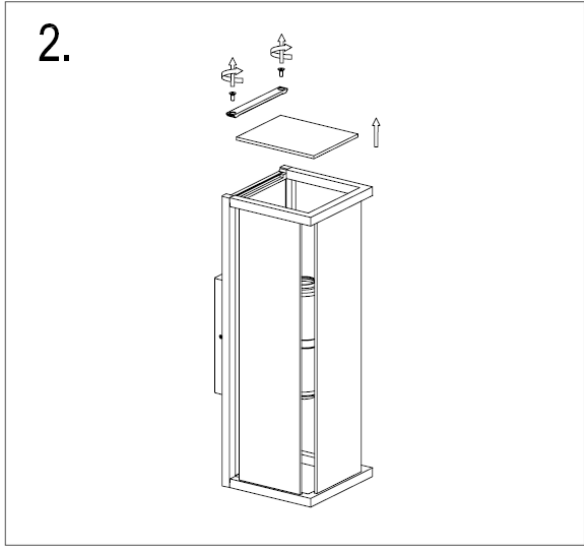

LUCIDE

Item number: 27883/02/30

Technical details

Materials used:	Die-cast Aluminium
Color:	Graphite
Dimmable and how is fixture dimmable	
Size:	Height: 40CM
	Length: 14CM
	Width: 16CM
	Net weight: 3.2KG
Power requirements:	220-240V~50Hz
Bulb type and maximum wattage:	E27 LED Max.15W
Number of bulbs:	2xE27
IP degree:	IP54