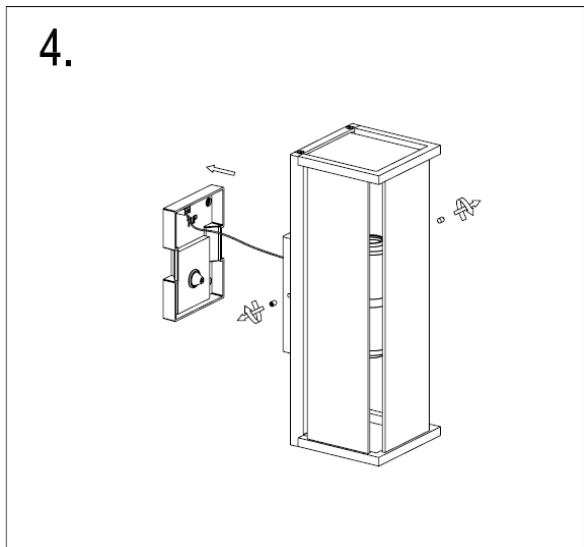

LUCIDE

Item number: 27883/02/30

Technical details

Materials used:	Die-cast Aluminium
Color:	Graphite
Dimmable and how is fixture dimmable	
Size:	Height: 40CM
	Length: 14CM
	Width: 16CM
	Net weight: 3.2KG
Power requirements:	220-240V~50Hz
Bulb type and maximum wattage:	E27 LED Max.15W
Number of bulbs:	2xE27
IP degree:	IP54