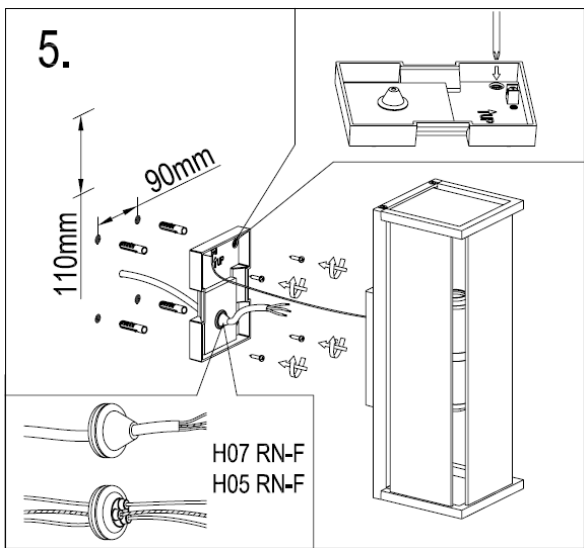

LUCIDE

Item number: 27883/02/30

Technical details

Materials used:	Die-cast Aluminium
Color:	Graphite
Dimmable and how is fixture dimmable	
Size:	Height: 40CM
	Length: 14CM
	Width: 16CM
	Net weight: 3.2KG
Power requirements:	220-240V~50Hz
Bulb type and maximum wattage:	E27 LED Max.15W
Number of bulbs:	2xE27
IP degree:	IP54