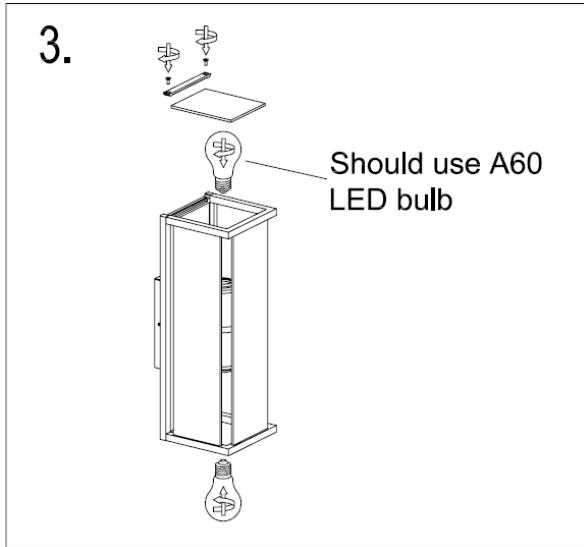

LUCIDE

Item number: 27883/02/30

Technical details

Materials used:	Die-cast Aluminium
Color:	Graphite
Dimmable and how is fixture dimmable	
Size:	Height: 40CM
	Length: 14CM
	Width: 16CM
	Net weight: 3.2KG
Power requirements:	220-240V~50Hz
Bulb type and maximum wattage:	E27 LED Max.15W
Number of bulbs:	2xE27
IP degree:	IP54