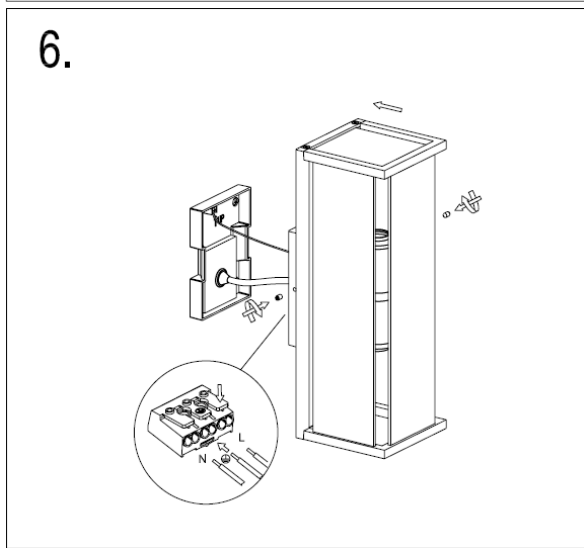

LUCIDE

Item number: 27883/02/30

Technical details

Materials used:	Die-cast Aluminium
Color:	Graphite
Dimmable and how is fixture dimmable	
Size:	Height: 40CM
	Length: 14CM
	Width: 16CM
	Net weight: 3.2KG
Power requirements:	220-240V~50Hz
Bulb type and maximum wattage:	E27 LED Max.15W
Number of bulbs:	2xE27
IP degree:	IP54