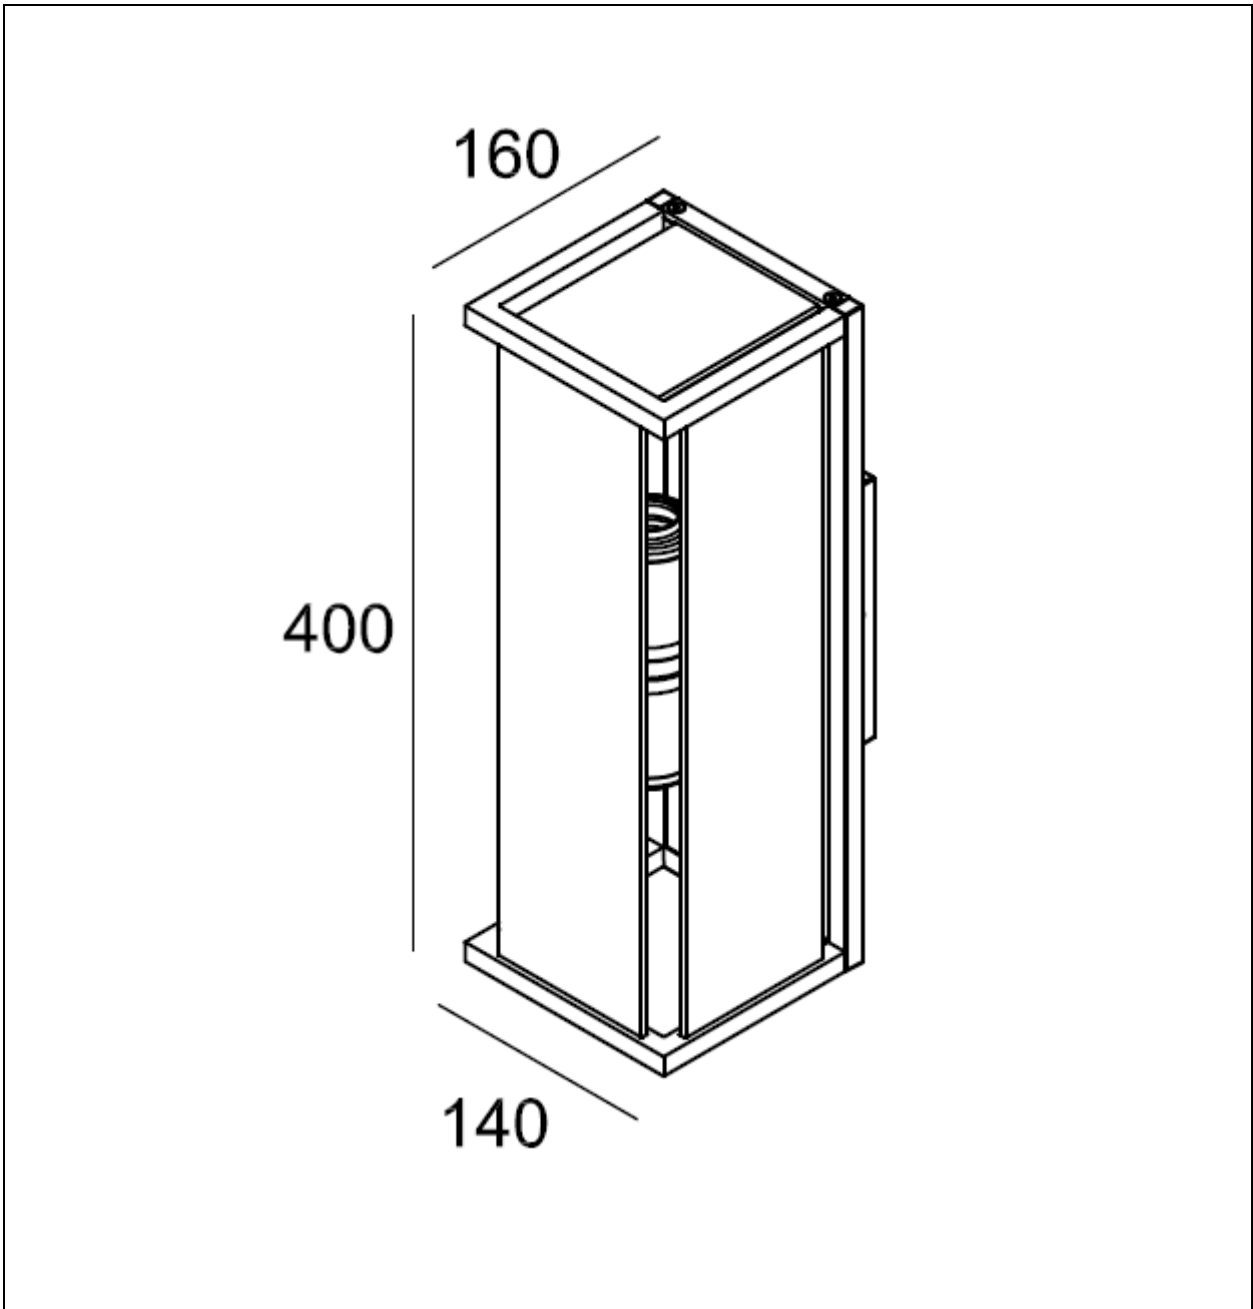

LUCIDE

Item number: 27883/02/30

Technical details

Materials used:	Die-cast Aluminium
Color:	Graphite
Dimmable and how is fixture dimmable	
Size:	Height: 40CM
	Length: 14CM
	Width: 16CM
	Net weight: 3.2KG
Power requirements:	220-240V~50Hz
Bulb type and maximum wattage:	E27 LED Max.15W
Number of bulbs:	2xE27
IP degree:	IP54