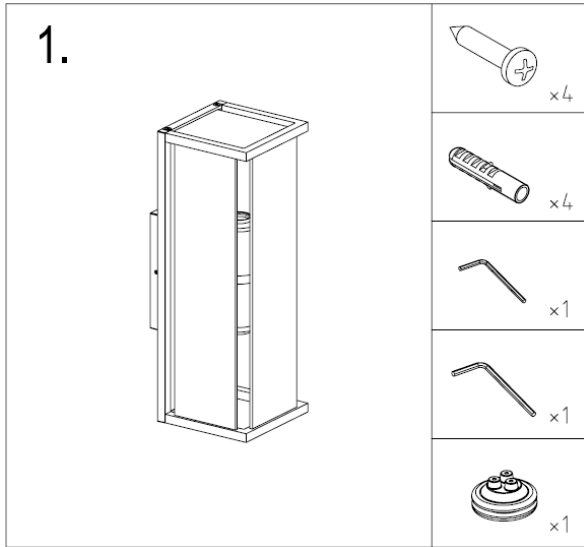

LUCIDE

Item number: 27883/02/30

Technical details

Materials used:	Die-cast Aluminium
Color:	Graphite
Dimmable and how is fixture dimmable	
Size:	Height: 40CM
	Length: 14CM
	Width: 16CM
	Net weight: 3.2KG
Power requirements:	220-240V~50Hz
Bulb type and maximum wattage:	E27 LED Max.15W
Number of bulbs:	2xE27
IP degree:	IP54