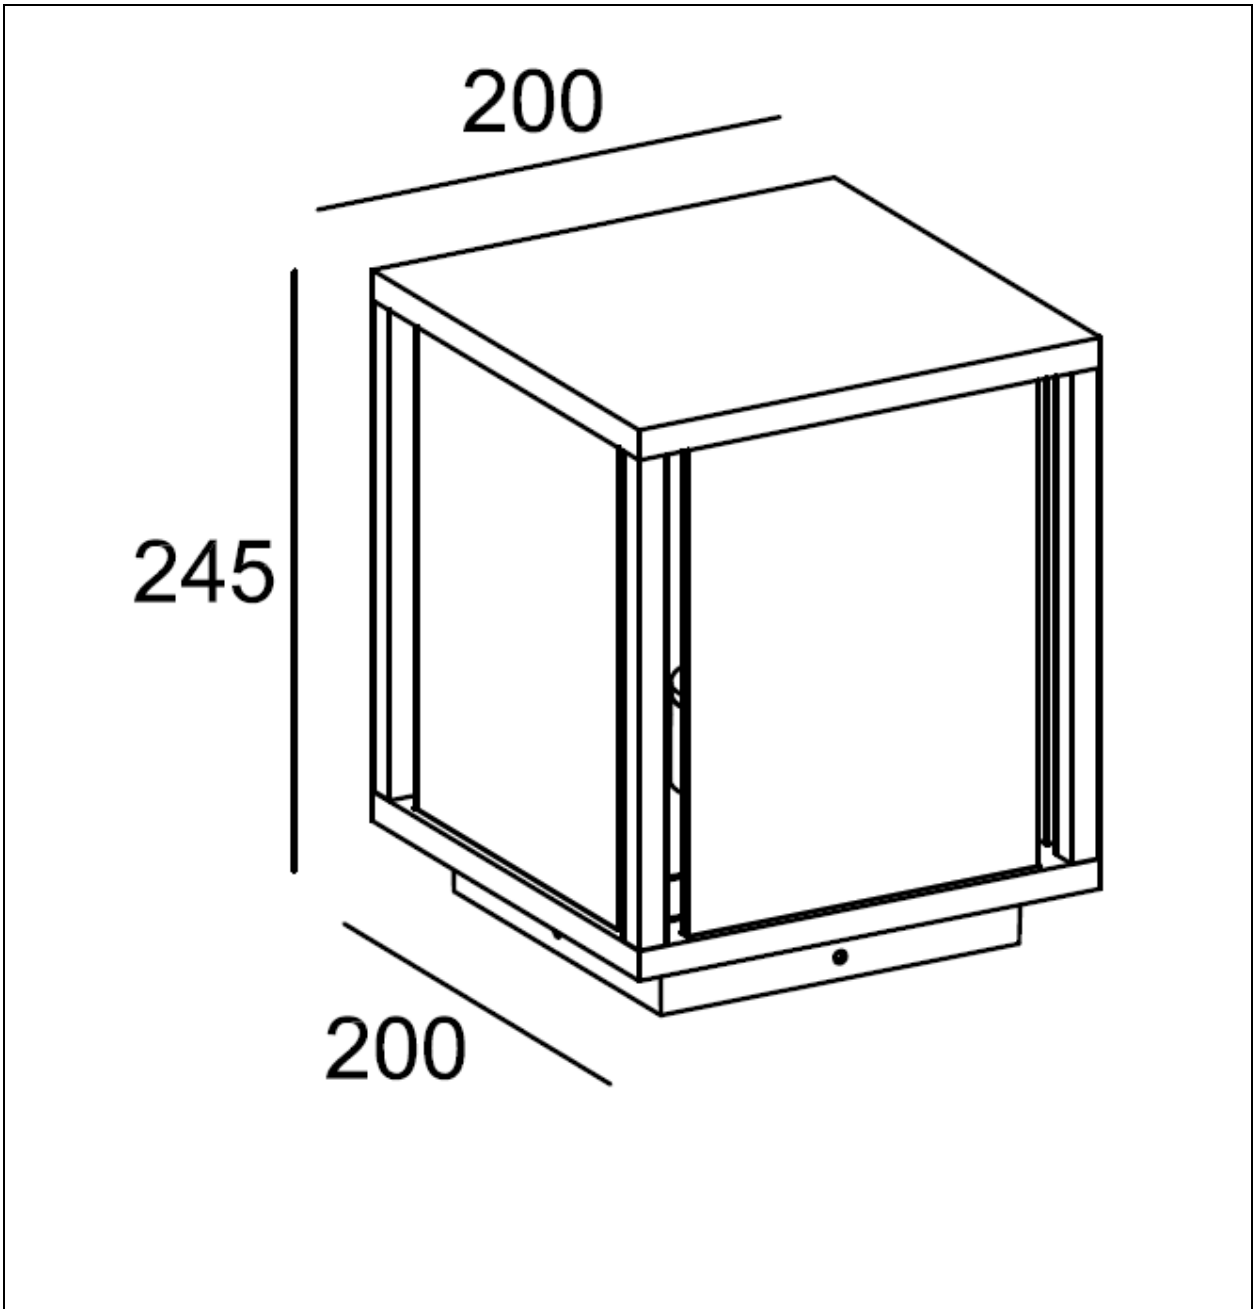

# LUCIDE

Item number: 27883/25/30

## Technical details

Materials used:	Die-cast Aluminium
Color:	Graphite
Dimmable and how is fixture dimmable	
Size:	Height: 24.5CM
	Length: 20CM
	Width: 20CM
	Net weight: 2.25KG
Power requirements:	220-240V~50Hz
Bulb type and maximum wattage:	E27 LED Max.15W
Number of bulbs:	1xE27
IP degree:	IP54