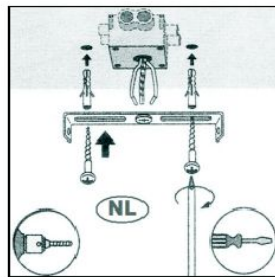

Line drawing of the item

Item number: 28107/17/31

Installation drawing

### Technical details

materials used:	Die-casting Aluminum
color:	Matt white
dimmable and how is the fixture dimmable:	Triac dimmable
size:	Height: 39mm Length: 168mm Width: 168mm Net Weight: 0.71kg
power requirements:	220-240V/~50Hz
bulb type and Wattage Range:	SMD3528 15W
number of bulbs:	144pcs
IP degree:	IP40