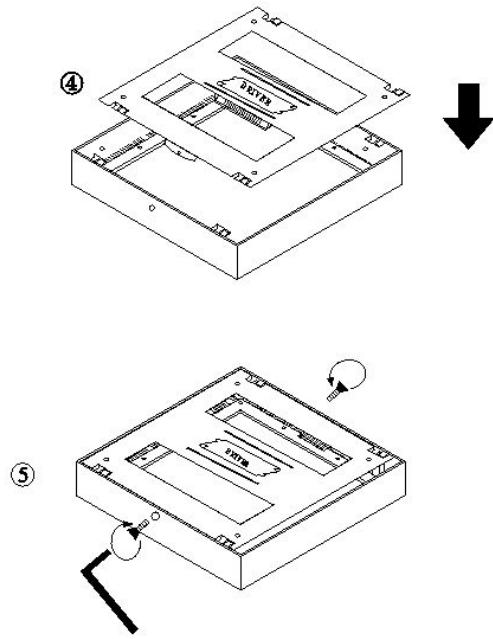

Line drawing of the item

Item number: 28107/17/31

Installation drawing

### Technical details

materials used:	Die-casting Aluminum
color:	Matt white
dimmable and how is the fixture dimmable:	Triac dimmable
size:	Height: 39mm Length: 168mm Width: 168mm Net Weight: 0.71kg
power requirements:	220-240V/~50Hz
bulb type and Wattage Range:	SMD3528 15W
number of bulbs:	144pcs
IP degree:	IP40