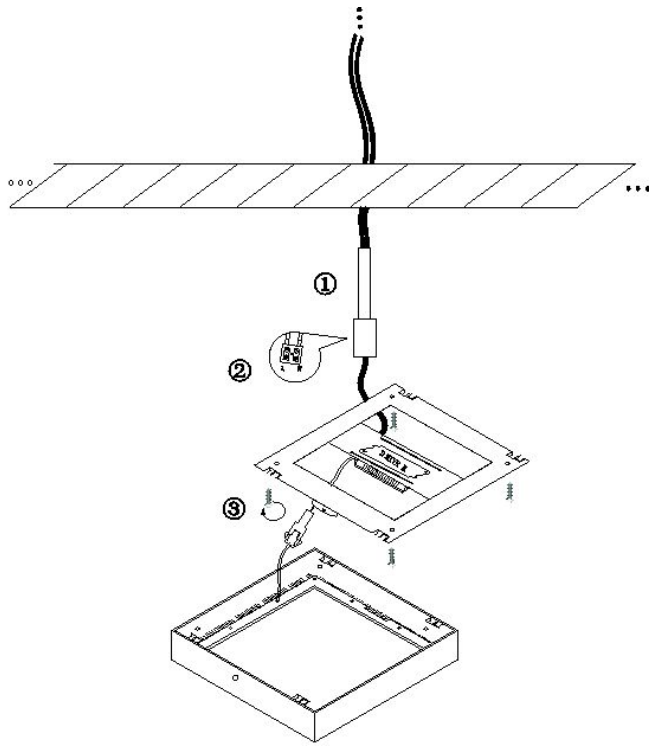

Line drawing of the item

Item number: 28107/17/31

Installation drawing

### Technical details

materials used:	Die-casting Aluminum
color:	Matt white
dimmable and how is the fixture dimmable:	Triac dimmable
size:	Height: 39mm Length: 168mm Width: 168mm Net Weight: 0.71kg
power requirements:	220-240V/~50Hz
bulb type and Wattage Range:	SMD3528 15W
number of bulbs:	144pcs
IP degree:	IP40