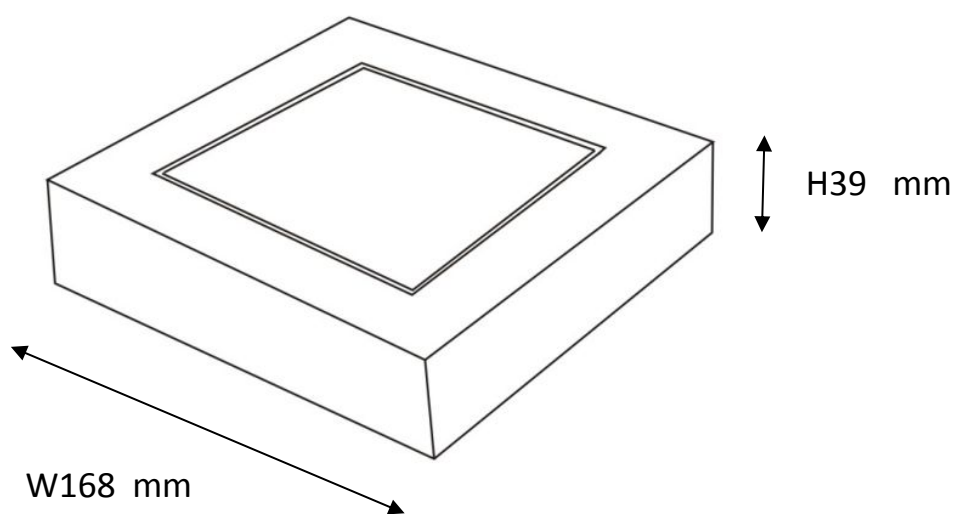

Line drawing of the item

Item number: 28107/17/31

Installation drawing

### Technical details

materials used:	Die-casting Aluminum
color:	Matt white
dimmable and how is the fixture dimmable:	Triac dimmable
size:	Height: 39mm Length: 168mm Width: 168mm Net Weight: 0.71kg
power requirements:	220-240V/~50Hz
bulb type and Wattage Range:	SMD3528 15W
number of bulbs:	144pcs
IP degree:	IP40