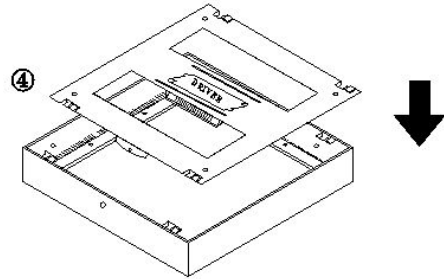

Line drawing of the item

Item number: 28107/30/31

Installation drawing

### Technical details

materials used:	Die-casting Aluminum
color:	Matt white
dimmable and how is the fixture dimmable:	Triac dimmable
size:	Height: 39mm Length: 300mm Width: 300mm Net Weight: 1.36kg
power requirements:	220-240V/~50Hz
bulb type and Wattage Range:	SMD3528 30W
number of bulbs:	288pcs
IP degree:	IP40