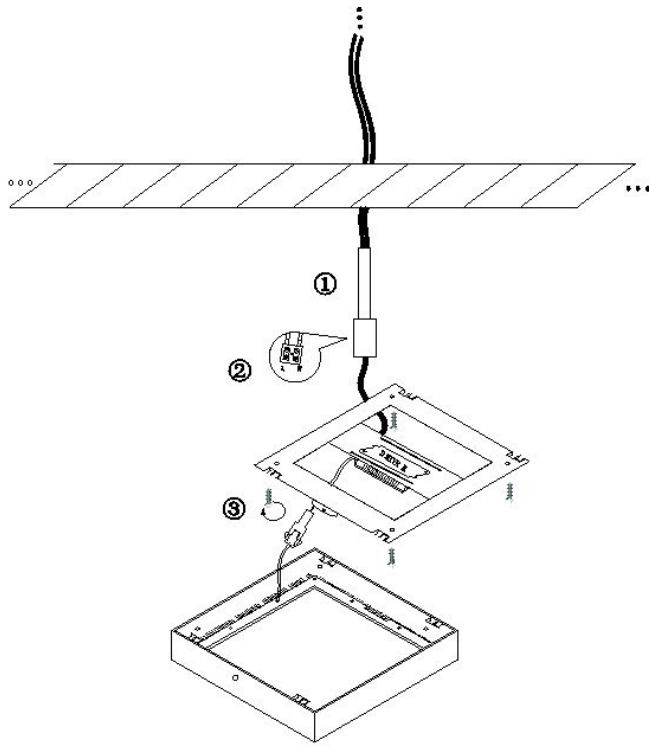

Line drawing of the item

Item number: 28107/30/31

Installation drawing

### Technical details

materials used:	Die-casting Aluminum
color:	Matt white
dimmable and how is the fixture dimmable:	Triac dimmable
size:	Height: 39mm Length: 300mm Width: 300mm Net Weight: 1.36kg
power requirements:	220-240V/~50Hz
bulb type and Wattage Range:	SMD3528 30W
number of bulbs:	288pcs
IP degree:	IP40