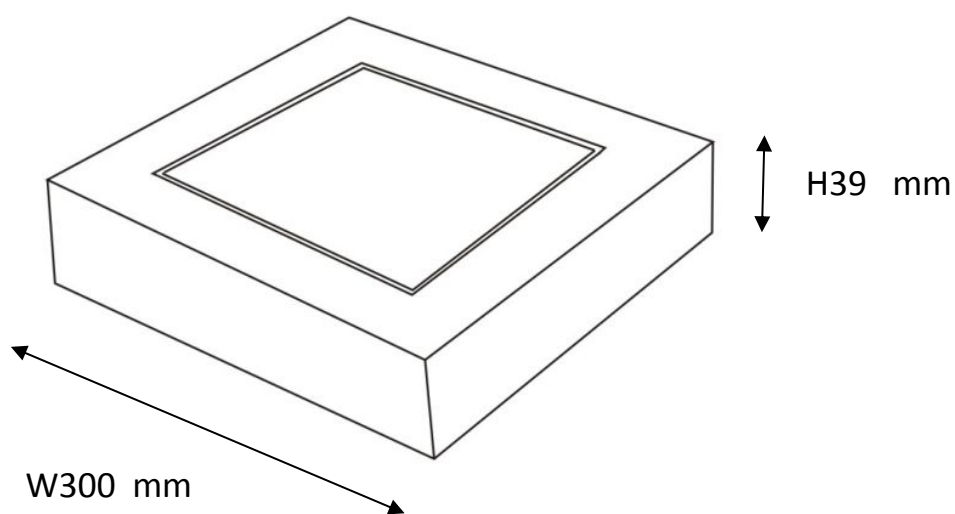

Line drawing of the item

Item number: 28107/30/31

Installation drawing

### Technical details

materials used:	Die-casting Aluminum
color:	Matt white
dimmable and how is the fixture dimmable:	Triac dimmable
size:	Height: 39mm Length: 300mm Width: 300mm Net Weight: 1.36kg
power requirements:	220-240V/~50Hz
bulb type and Wattage Range:	SMD3528 30W
number of bulbs:	288pcs
IP degree:	IP40