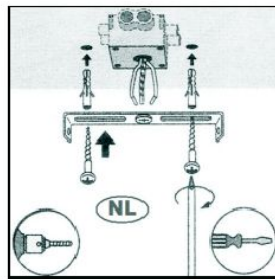

Line drawing of the item

Item number: 28107/30/31

Installation drawing

### Technical details

materials used:	Die-casting Aluminum
color:	Matt white
dimmable and how is the fixture dimmable:	Triac dimmable
size:	Height: 39mm Length: 300mm Width: 300mm Net Weight: 1.36kg
power requirements:	220-240V/~50Hz
bulb type and Wattage Range:	SMD3528 30W
number of bulbs:	288pcs
IP degree:	IP40