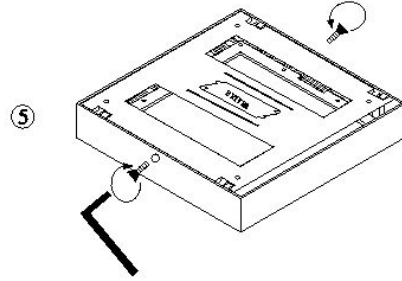

Line drawing of the item

Item number: 28107/30/31

Installation drawing

### Technical details

materials used:	Die-casting Aluminum
color:	Matt white
dimmable and how is the fixture dimmable:	Triac dimmable
size:	Height: 39mm Length: 300mm Width: 300mm Net Weight: 1.36kg
power requirements:	220-240V/~50Hz
bulb type and Wattage Range:	SMD3528 30W
number of bulbs:	288pcs
IP degree:	IP40