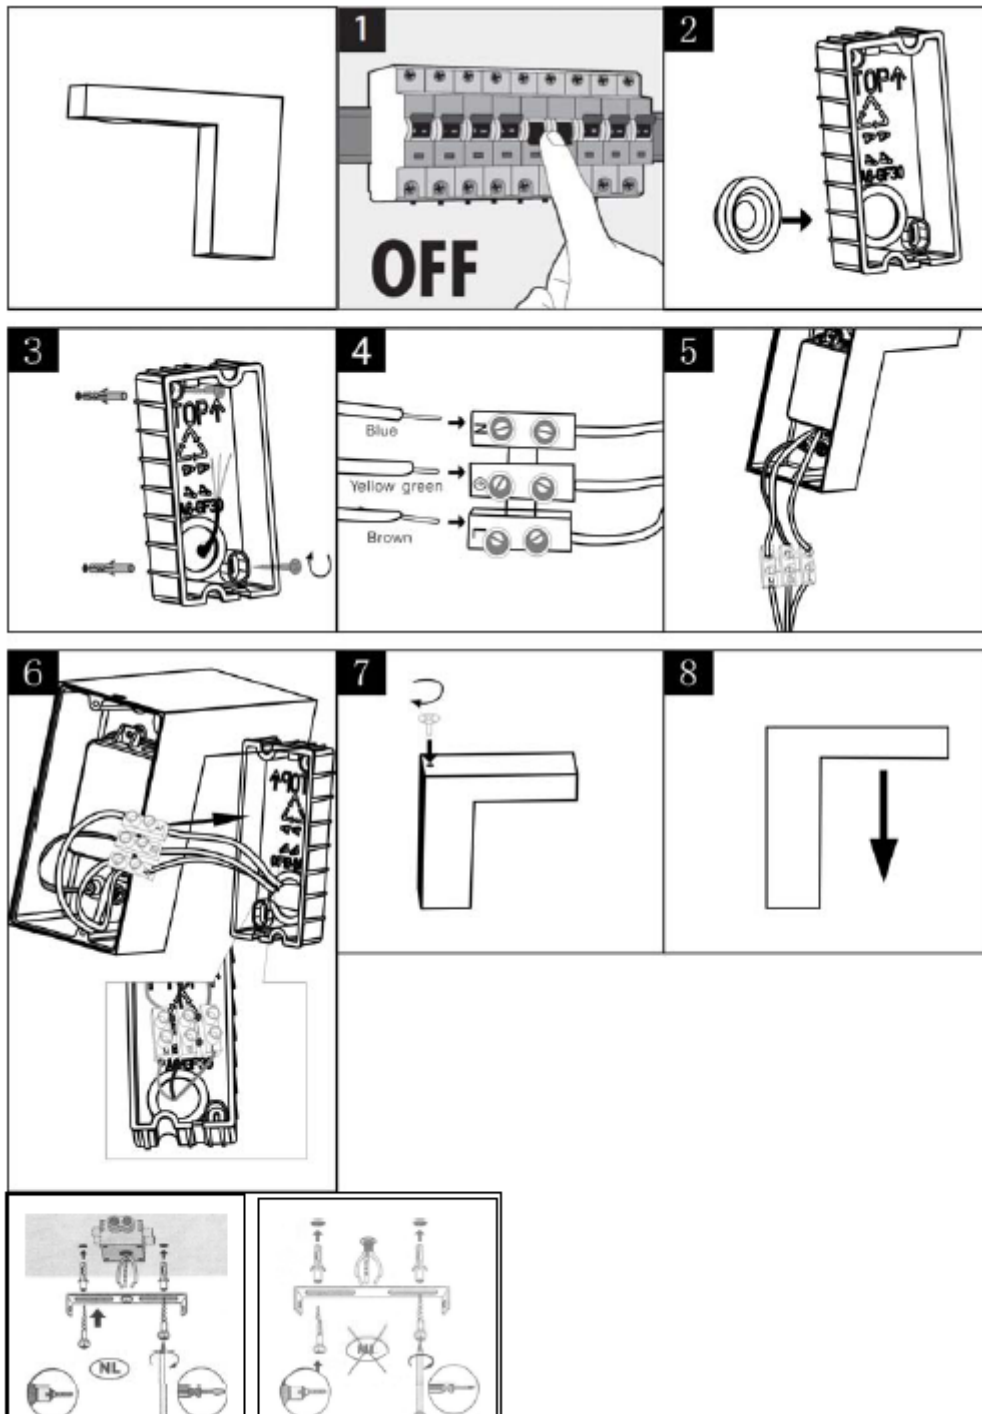

Line drawing of the item (with outline dimensions)

Item number:  
28850-23-xx

Installation drawing (the same as it in its instruction manual)

### Technical details

materials used:	aluminum	
color:	White/Dark Grey	
dimmable and how is the fixture dimmable:		
size:	Height:	120 mm
	Length:	150 mm
	Width:	60 mm
	Net Weight:	0.45kg
power requirements:	220-240V-50Hz	
bulb type and maximum Wattage:	60LED	3014SMD Max. 6W
number of bulbs:		
IP degree:	IP54	