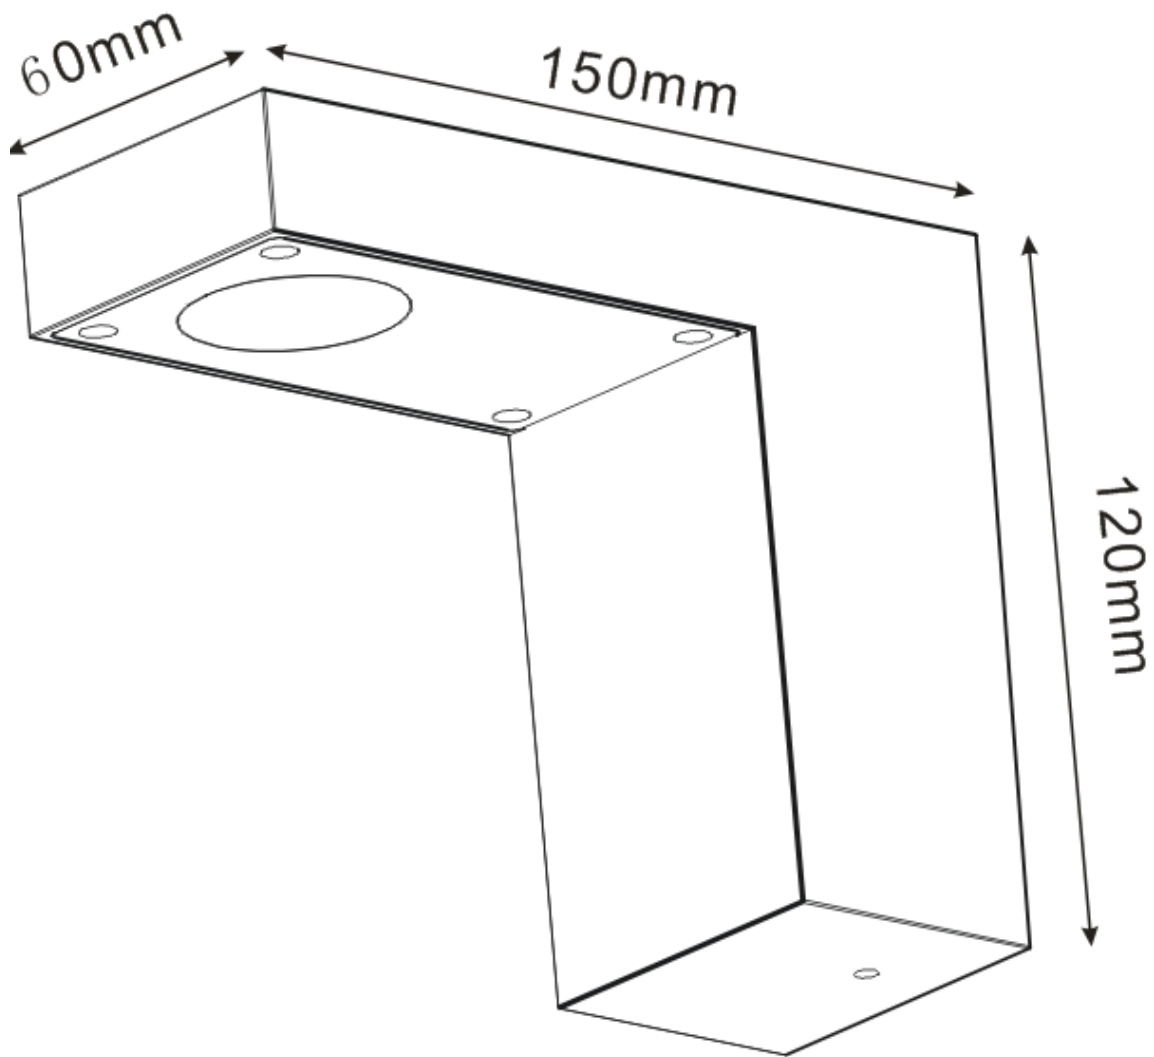

Line drawing of the item (with outline dimensions)

Item number:  
28850-23-xx

Installation drawing (the same as it in its instruction manual)

### Technical details

materials used:	aluminum	
color:	White/Dark Grey	
dimmable and how is the fixture dimmable:		
size:	Height:	120 mm
	Length:	150 mm
	Width:	60 mm
	Net Weight:	0.45kg
power requirements:	220-240V-50Hz	
bulb type and maximum Wattage:	60LED	3014SMD Max. 6W
number of bulbs:		
IP degree:	IP54	