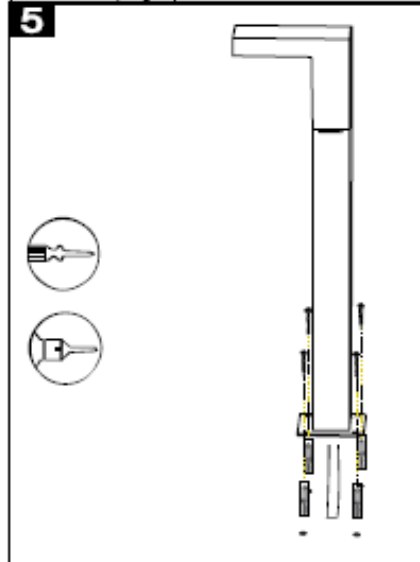

Line drawing of the item (with outline dimensions)

Item number:

28851-60-XX

Installation drawing (the same as it in its instruction manual)

Technical details

materials used:	Aluminum	
color:	White/Dark Grey	
dimnable and how is the fixture dimmable:		
size:	Height:	600mm
	Length:	96mm
	Width:	150mm
	Net Weight:	1.06KG
power requirements:	220 -240V-50Hz	
bulb type and maximum Wattage:	60LED 3014SMD Max.6W	
number of bulbs:		
IP degree:	IP54	