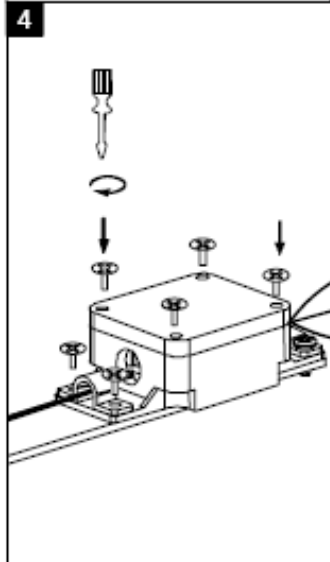

Line drawing of the item (with outline dimensions)

Item number:

28851-60-XX

Installation drawing (the same as it in its instruction manual)

Technical details

materials used:	Aluminum	
color:	White/Dark Grey	
dimnable and how is the fixture dimmable:		
size:	Height:	600mm
	Length:	96mm
	Width:	150mm
	Net Weight:	1.06KG
power requirements:	220 -240V-50Hz	
bulb type and maximum Wattage:	60LED 3014SMD Max.6W	
number of bulbs:		
IP degree:	IP54	