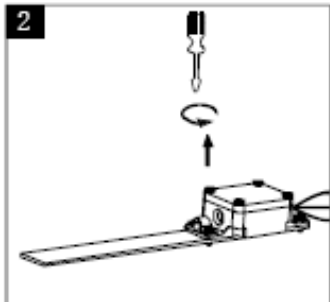

Line drawing of the item (with outline dimensions)

Item number:

28851-60-XX

Installation drawing (the same as it in its instruction manual)

Technical details

materials used:	Aluminum	
color:	White/Dark Grey	
dimnable and how is the fixture dimmable:		
size:	Height:	600mm
	Length:	96mm
	Width:	150mm
	Net Weight:	1.06KG
power requirements:	220 -240V-50Hz	
bulb type and maximum Wattage:	60LED 3014SMD Max.6W	
number of bulbs:		
IP degree:	IP54	