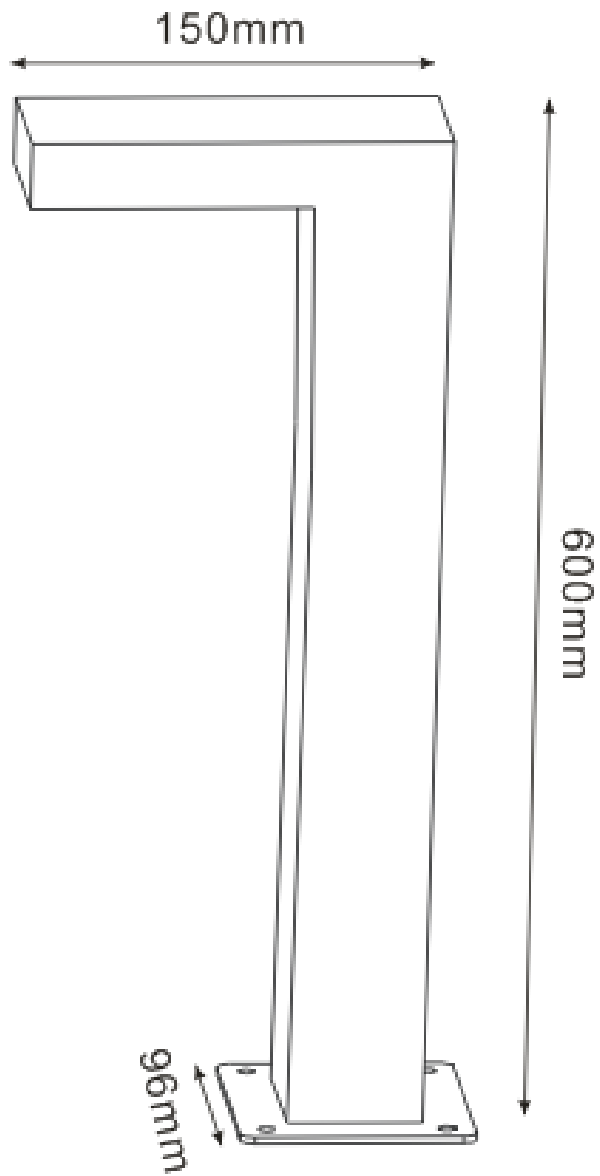

Line drawing of the item (with outline dimensions)

Item number:

28851-60-XX

Installation drawing (the same as it in its instruction manual)

Technical details

materials used:	Aluminum	
color:	White/Dark Grey	
dimnable and how is the fixture dimmable:		
size:	Height:	600mm
	Length:	96mm
	Width:	150mm
	Net Weight:	1.06KG
power requirements:	220 -240V-50Hz	
bulb type and maximum Wattage:	60LED 3014SMD Max.6W	
number of bulbs:		
IP degree:	IP54	