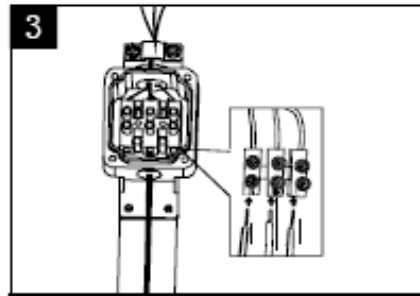

Line drawing of the item (with outline dimensions)

Item number:

28851-60-XX

Installation drawing (the same as it in its instruction manual)

Technical details

materials used:	Aluminum	
color:	White/Dark Grey	
dimnable and how is the fixture dimmable:		
size:	Height:	600mm
	Length:	96mm
	Width:	150mm
	Net Weight:	1.06KG
power requirements:	220 -240V-50Hz	
bulb type and maximum Wattage:	60LED 3014SMD Max.6W	
number of bulbs:		
IP degree:	IP54	