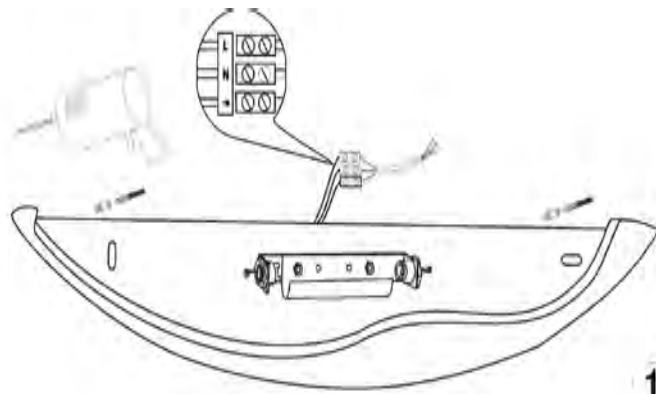

Item number: 29205/01/31

Technical details

Materials used:	Gypsum
Color:	White
Dimmable and how is fixture dimmable	
Size:	Height: 8.3cm
	Length: 47cm
	Width: 16.5cm
	Net weight: 2kg
Power requirements:	220-240V/~50Hz
Bulb type and maximum wattage:	R7S Max.100W
Number of bulbs:	1 x R7S
IP degree:	IP20