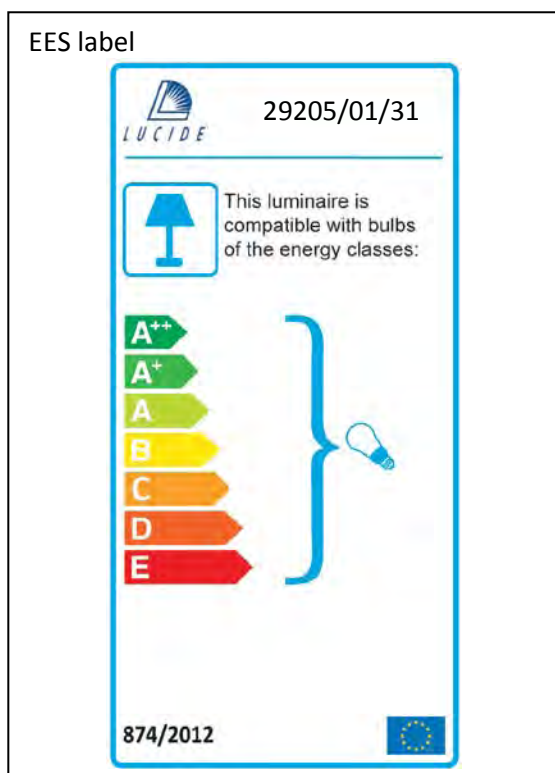

Garantiebestimmungen:

Lucide NV garantiert für einen Zeitraum von 2 Jahren ab Kaufdatum und Kauf durch den Endkunden, dass das gelieferte Produkt frei von Material- und Herstellungsfehlern ist, sofern das Produkt gemäß der Bedienungsanleitung installiert und gewartet wird.
Von der Garantie ausgenommen: 1. Gebrochene Glasteile der Fassung werden nur innerhalb von 14 Tagen ab Kauf durch den Endkunden ersetzt. 2. Normaler Verschleiß, Verfärbungen aufgrund des normalen Gebrauchs. 3. Beschädigungen aufgrund externer Ursachen wie Feuer, Wasser, unsachgemäße Nutzung/ Installation oder Wartung des Produkts.
Kunden müssen das defekte Produkt/Teil und den Originalkaufbeleg einsenden, um Garantieansprüche geltend zu machen.

Other languages of the manual and further explanations can be found on our website.