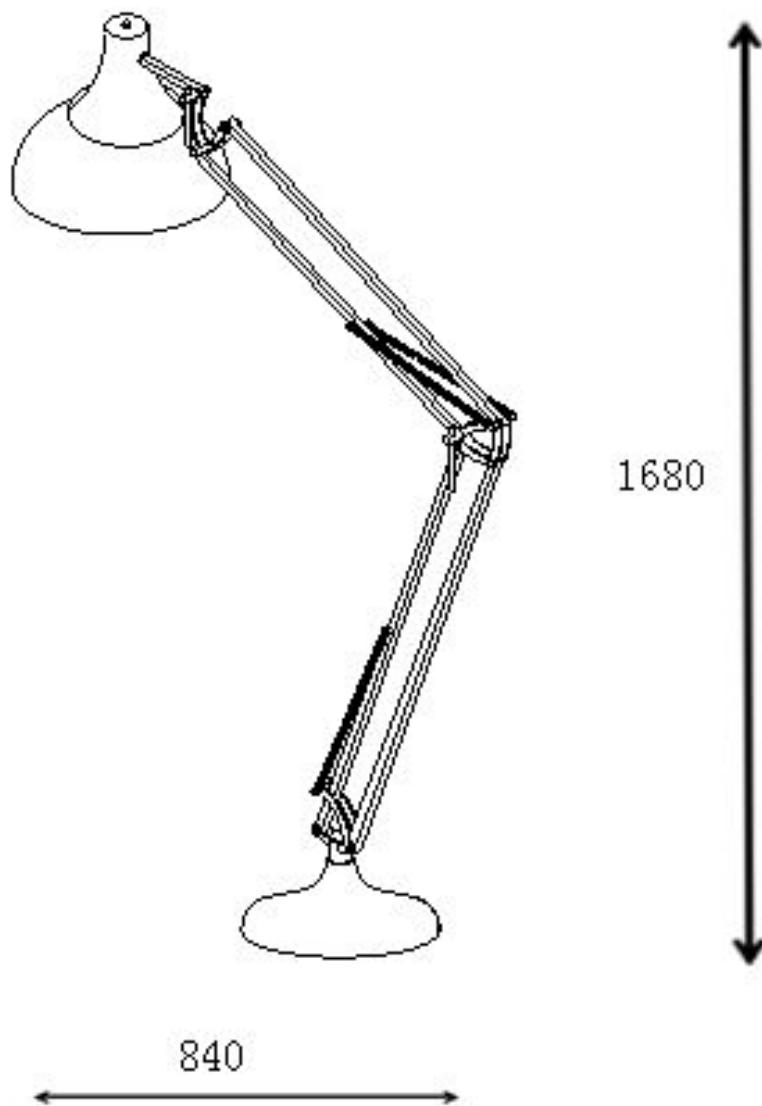

Line drawing of the item (with outline dimensions)

Item number: 30709/01/12

Installation drawing (the same as it in its instruction manual)

1

2

3

4

5

6

Technical details

materials used:	Metal
color:	Satin nickel
dimmable and how is the fixture dimmable:	
size:	Height: 168cm
	Length:
	Width: 84cm
	Net Weight: 14.2KG
power requirements:	220V-240V~50Hz
bulb type and maximum Wattage:	E27 Max.60W
number of bulbs:	1XE27
IP degree:	IP20