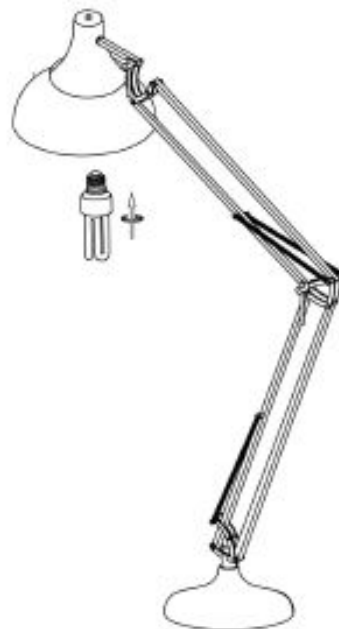

Line drawing of the item (with outline dimensions)

Item number: 30709/01/12

Installation drawing (the same as it in its instruction manual)

1

2

3

4

5

6

Technical details

materials used:	Metal
color:	Satin nickel
dimmable and how is the fixture dimmable:	
size:	Height: 168cm
	Length:
	Width: 84cm
	Net Weight: 14.2KG
power requirements:	220V-240V~50Hz
bulb type and maximum Wattage:	E27 Max.60W
number of bulbs:	1XE27
IP degree:	IP20