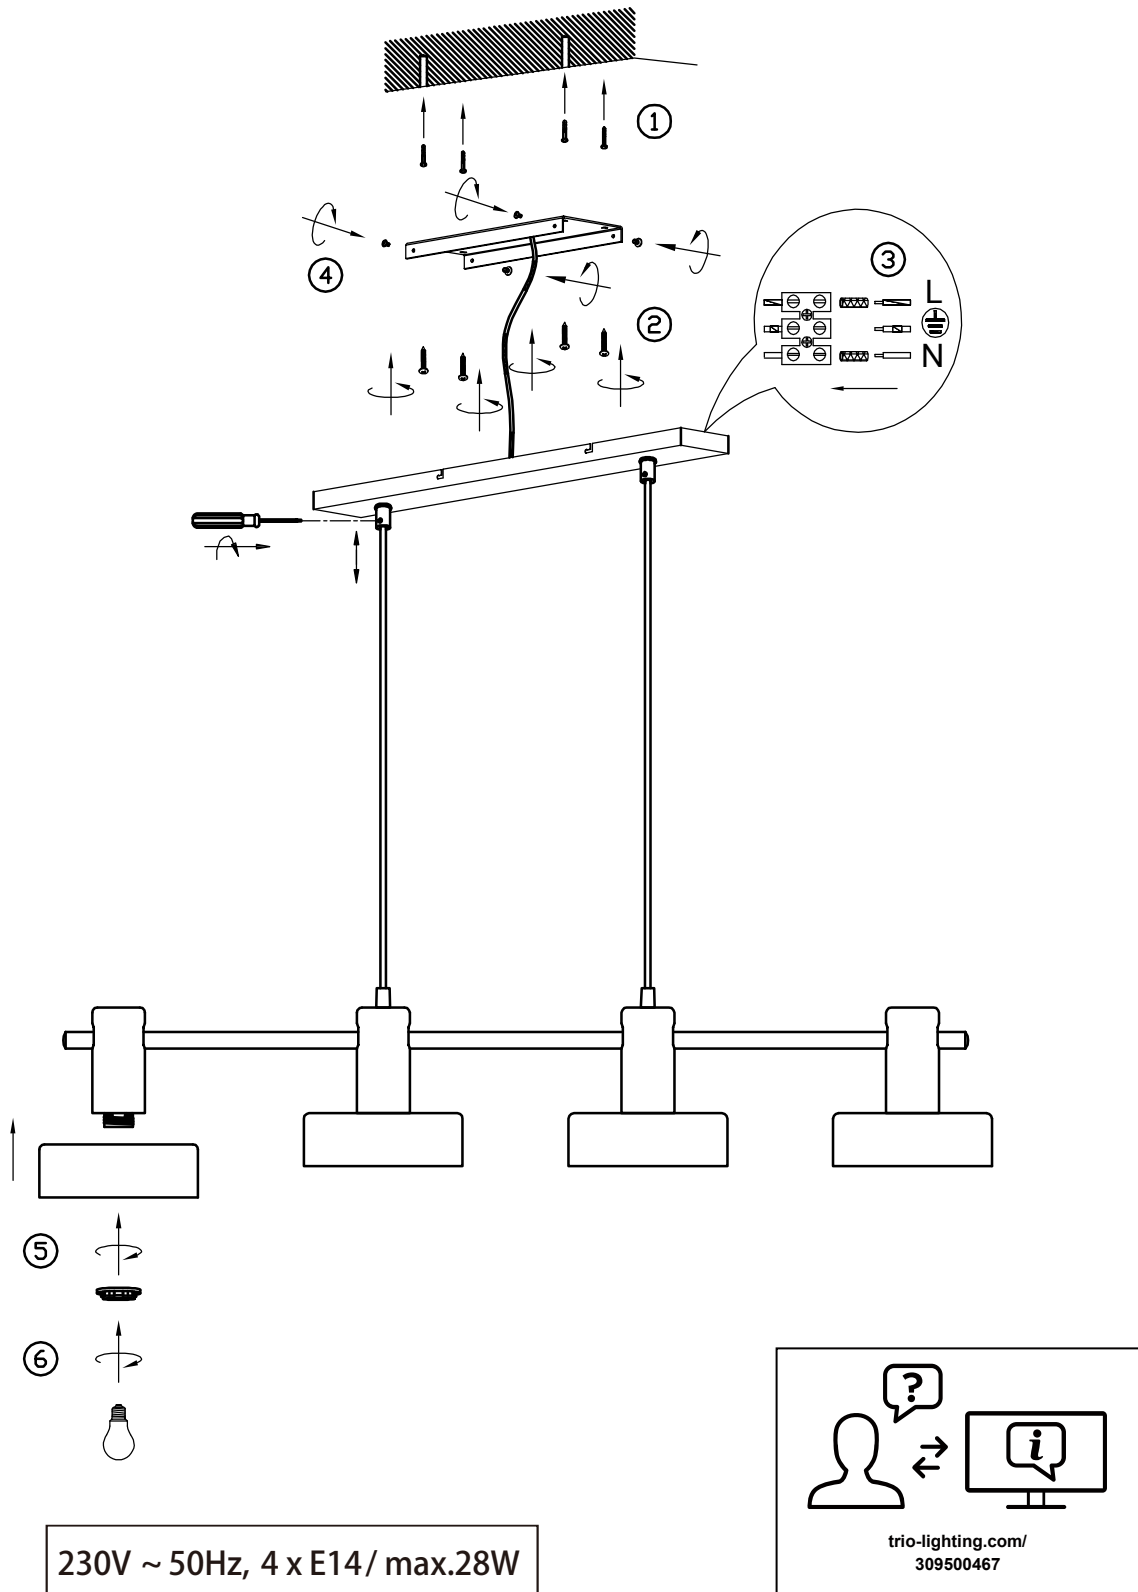

230V ~ 50Hz, 4 x E14/ max.28W

[trio-lighting.com/309500467](http://trio-lighting.com/309500467)