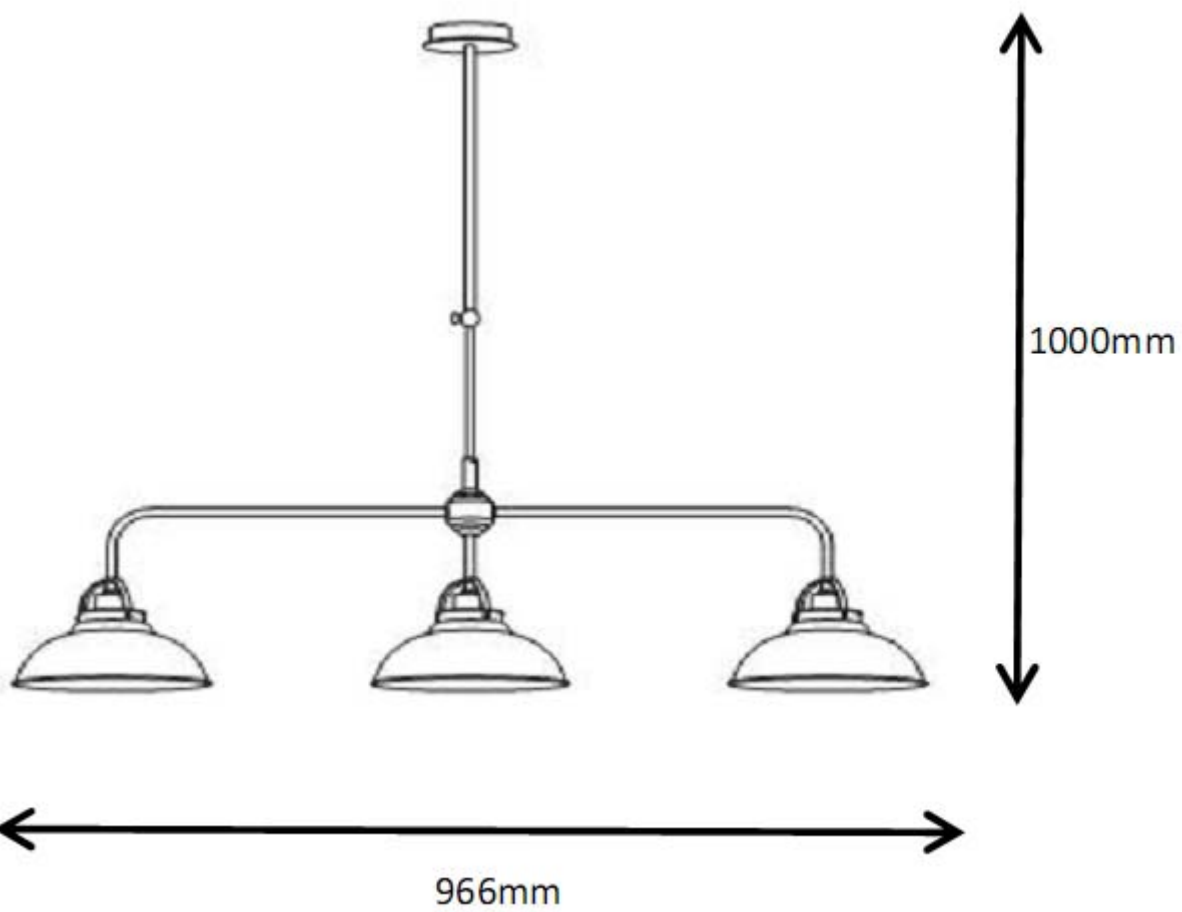

Line drawing of the item (with outline dimensions)

Item number: 31348/03/15

Installation drawing (the same as it in its instruction manual)

Technical details

materials used:	Steel	
color:	15	Iron grey
dimmable and how is the fixture dimmable:		
size:	Height:	100cm
	Length:	96.6CM
	Width:	D26cm
	Net Weight:	2.6kgs
power requirements:	220-240V~50HZ	
bulb type and maximum Wattage:	E27	Max.60w
number of bulbs:	3XE27	
IP degree:	IP20	