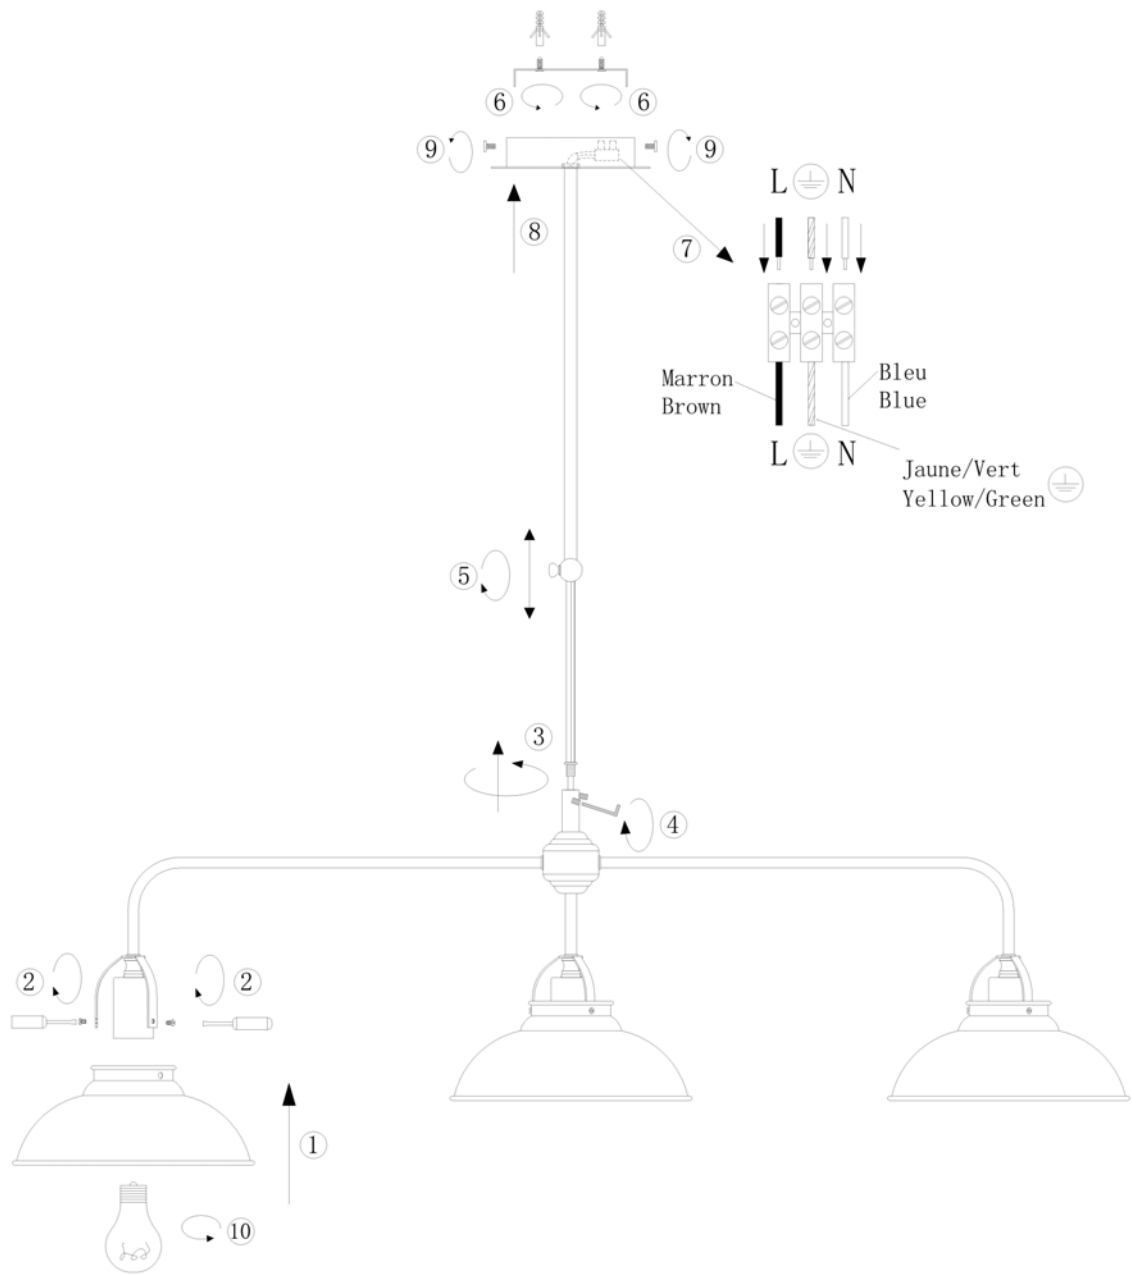

Line drawing of the item (with outline dimensions)

Item number: 31348/03/15

Installation drawing (the same as it in its instruction manual)

Technical details

materials used:	Steel	
color:	15	Iron grey
dimmable and how is the fixture dimmable:		
size:	Height:	100cm
	Length:	96.6CM
	Width:	D26cm
	Net Weight:	2.6kgs
power requirements:	220-240V~50HZ	
bulb type and maximum Wattage:	E27	Max.60w
number of bulbs:	3XE27	
IP degree:	IP20	