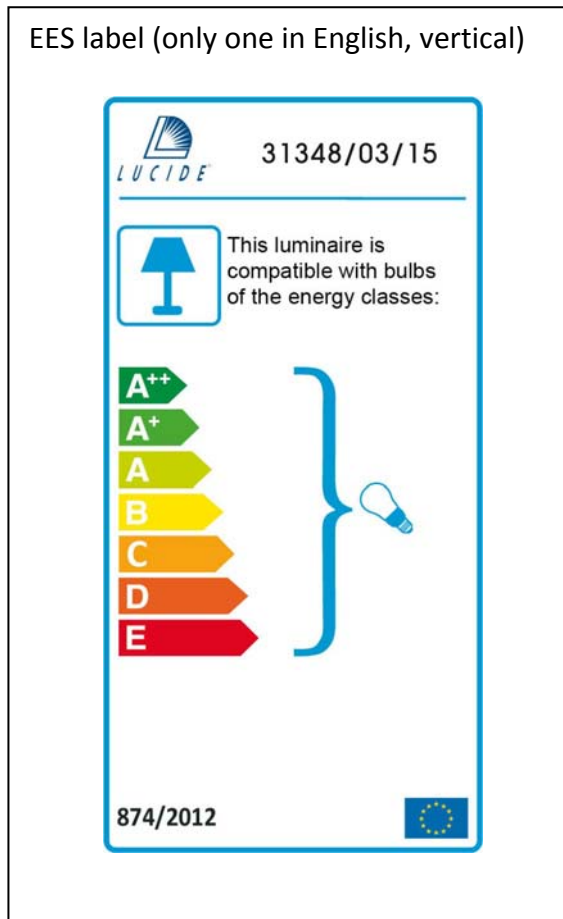

Line drawing of the item (with outline dimensions)

Item number: 31348/03/15

Installation drawing (the same as it in its instruction manual)

Technical details

materials used:	Steel	
color:	15	Iron grey
dimmable and how is the fixture dimmable:		
size:	Height:	100cm
	Length:	96.6CM
	Width:	D26cm
	Net Weight:	2.6kgs
power requirements:	220-240V~50HZ	
bulb type and maximum Wattage:	E27	Max.60w
number of bulbs:	3XE27	
IP degree:	IP20	