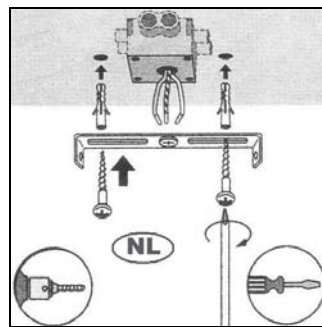

Item number: 33158/14/31

Technical details

Materials used:	Aluminum
Color:	Texture White
Dimmable and how is fixture dimmable	Yes
Size:	Height: Max. 12.5cm
	Length: 30cm
	Width: 30cm
	Net weight:
Power requirements:	220-240V~50Hz
Bulb type and maximum wattage:	CREE LED Max.5W
Number of bulbs:	3PCS LED
IP degree:	IP20