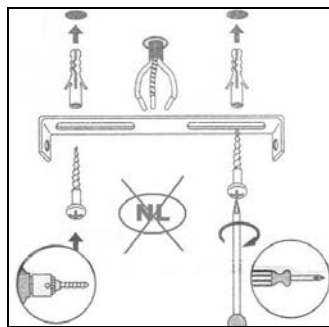

Item number: 33158/14/31

Technical details

Materials used:	Aluminum
Color:	Texture White
Dimmable and how is fixture dimmable	Yes
Size:	Height: Max. 12.5cm
	Length: 30cm
	Width: 30cm
	Net weight:
Power requirements:	220-240V~50Hz
Bulb type and maximum wattage:	CREE LED Max.5W
Number of bulbs:	3PCS LED
IP degree:	IP20