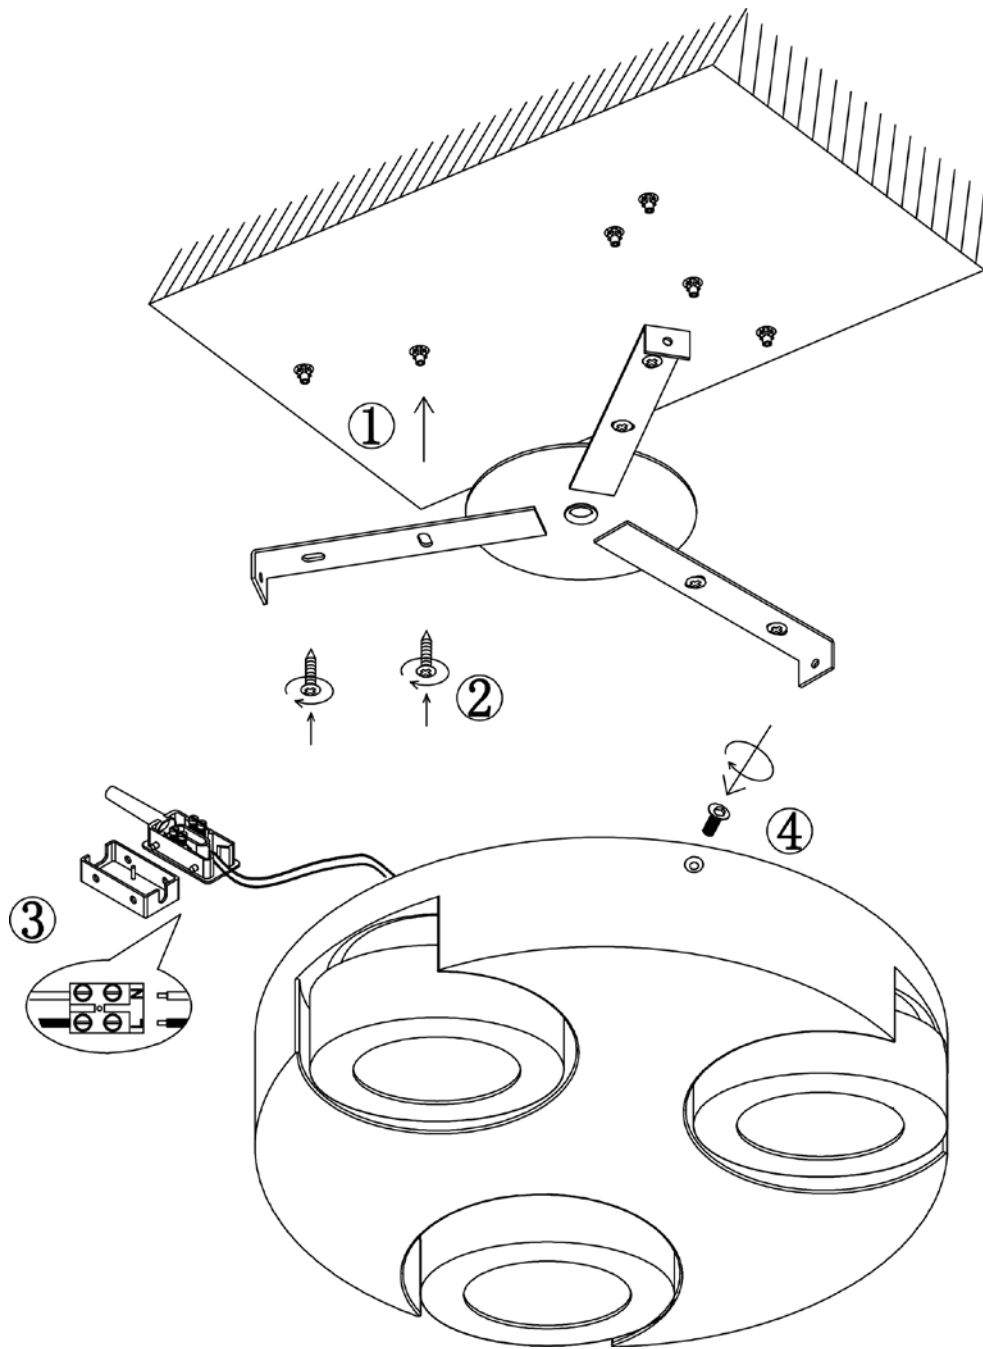

Item number: 33158/14/31

Technical details

Materials used:	Aluminum
Color:	Texture White
Dimmable and how is fixture dimmable	Yes
Size:	Height: Max. 12.5cm
	Length: 30cm
	Width: 30cm
	Net weight:
Power requirements:	220-240V~50Hz
Bulb type and maximum wattage:	CREE LED Max.5W
Number of bulbs:	3PCS LED
IP degree:	IP20