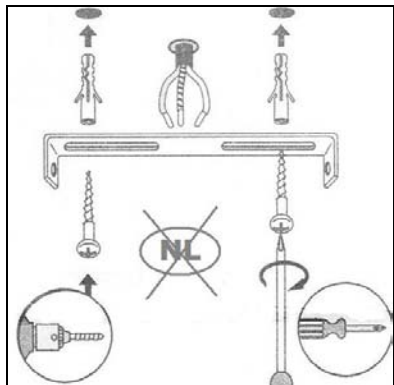

Item number: 33158/15/31

Technical details

Materials used:	Iron
Color:	Texture White
Dimmable and how is fixture dimmable	Yes
Size:	Height: Max. 12.5cm
	Length: 57cm
	Width: 10cm
	Net weight:
Power requirements:	220-240V~50Hz
Bulb type and maximum wattage:	CREE LED Max.5W
Number of bulbs:	3PCS LED
IP degree:	IP20