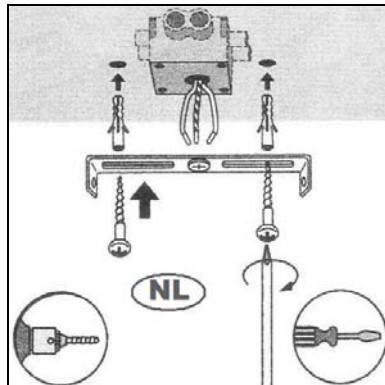

Item number: 33158/15/31

Technical details

Materials used:	Iron
Color:	Texture White
Dimmable and how is fixture dimmable	Yes
Size:	Height: Max. 12.5cm
	Length: 57cm
	Width: 10cm
	Net weight:
Power requirements:	220-240V~50Hz
Bulb type and maximum wattage:	CREE LED Max.5W
Number of bulbs:	3PCS LED
IP degree:	IP20