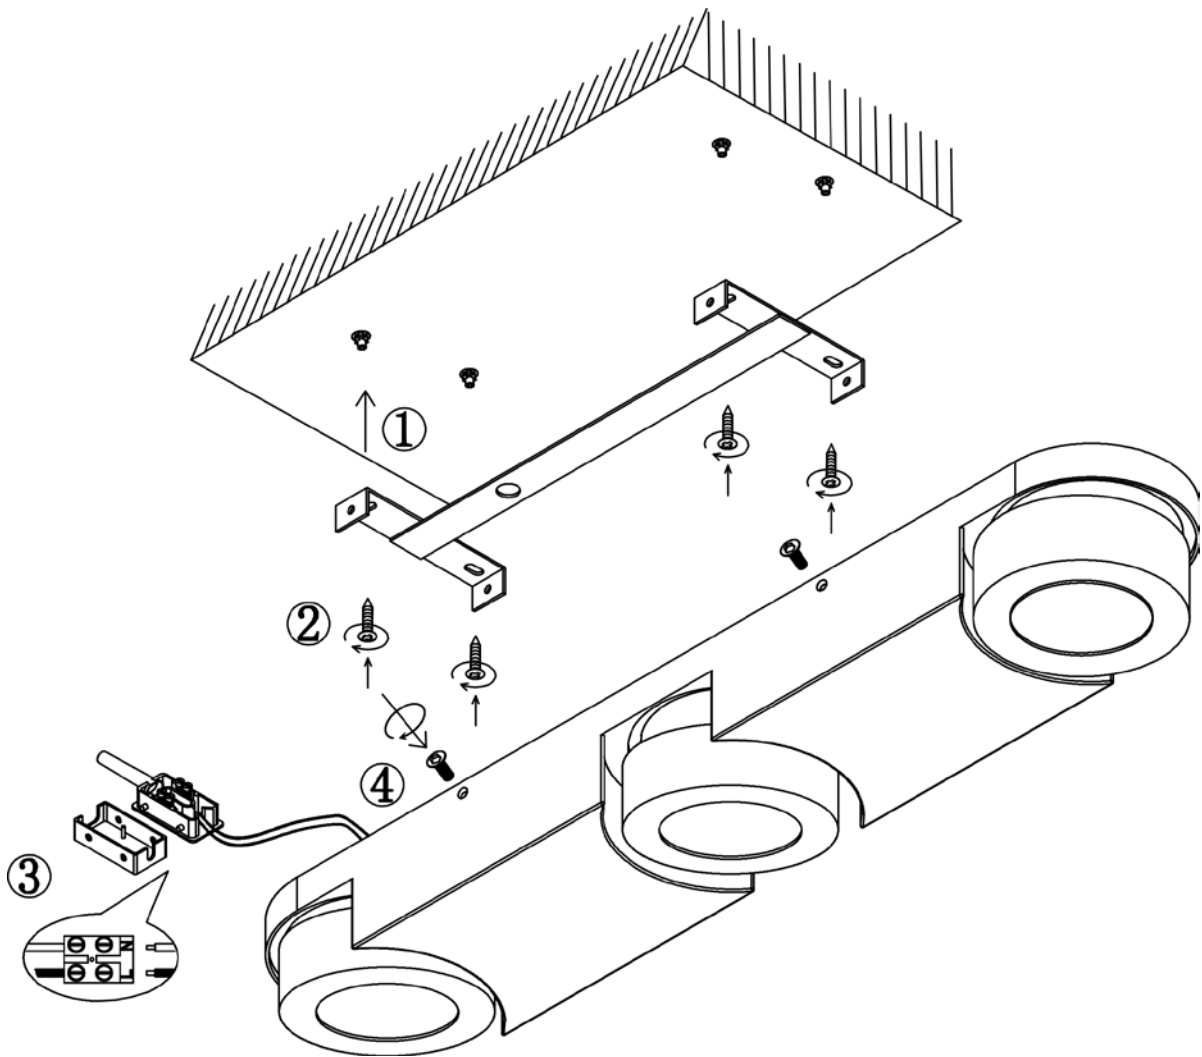

Item number: 33158/15/31

Technical details

Materials used:	Iron
Color:	Texture White
Dimmable and how is fixture dimmable	Yes
Size:	Height: Max. 12.5cm
	Length: 57cm
	Width: 10cm
	Net weight:
Power requirements:	220-240V~50Hz
Bulb type and maximum wattage:	CREE LED Max.5W
Number of bulbs:	3PCS LED
IP degree:	IP20