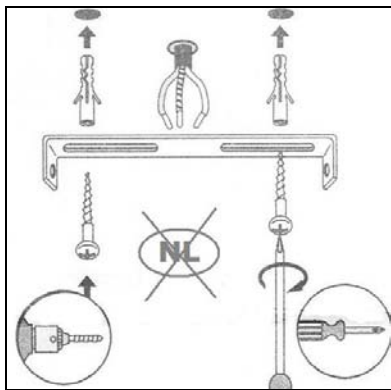

Item number: 33158/19/31

Technical details

Materials used:	Aluminum
Color:	Texture White
Dimmable and how is fixture dimmable	Yes
Size:	Height: Max. 12.5cm
	Length: 25.5cm
	Width: 25.5cm
	Net weight:
Power requirements:	220-240V~50Hz
Bulb type and maximum wattage:	CREE LED Max.5W
Number of bulbs:	4PCS LED
IP degree:	IP20