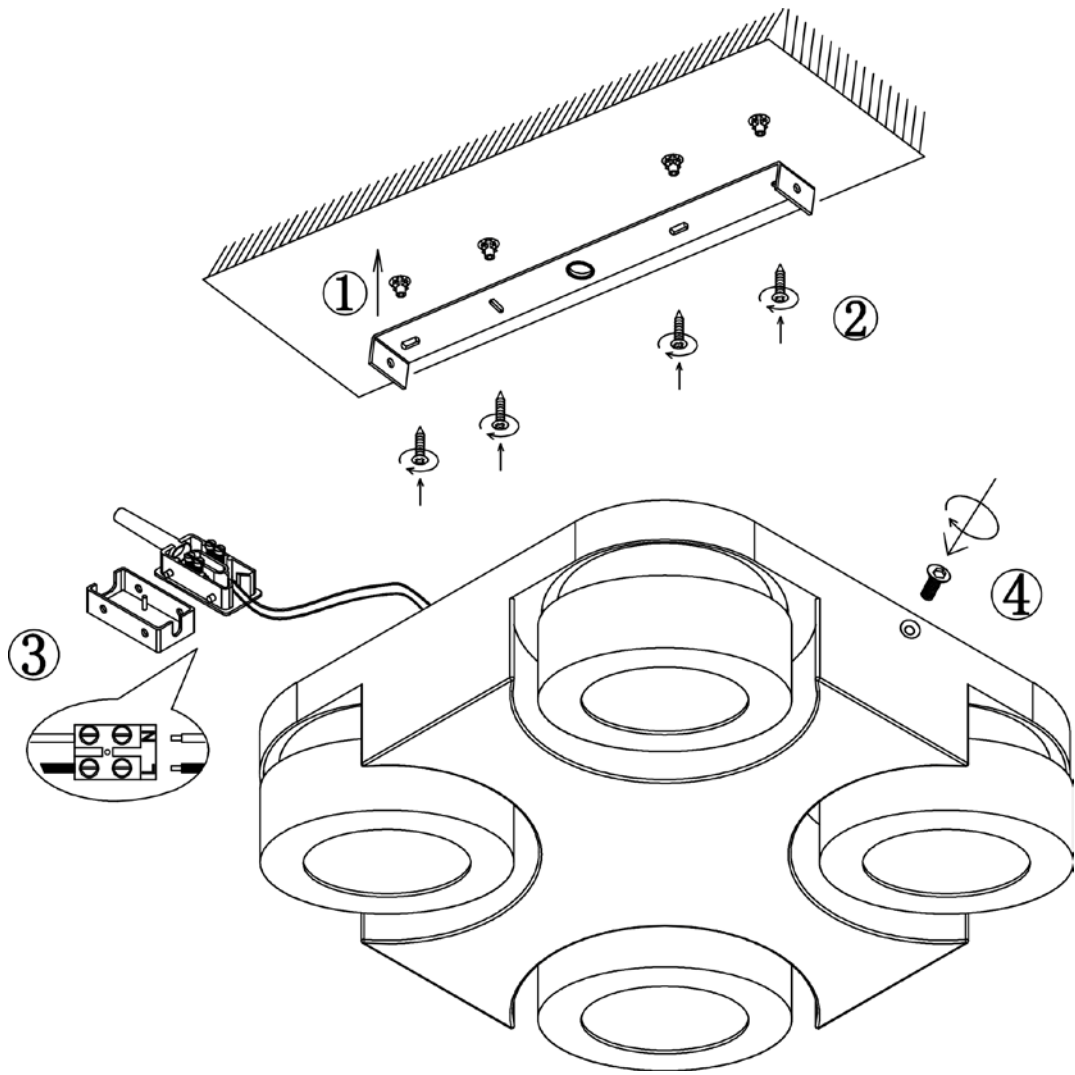

Item number: 33158/19/31

Technical details

Materials used:	Aluminum
Color:	Texture White
Dimmable and how is fixture dimmable	Yes
Size:	Height: Max. 12.5cm
	Length: 25.5cm
	Width: 25.5cm
	Net weight:
Power requirements:	220-240V~50Hz
Bulb type and maximum wattage:	CREE LED Max.5W
Number of bulbs:	4PCS LED
IP degree:	IP20