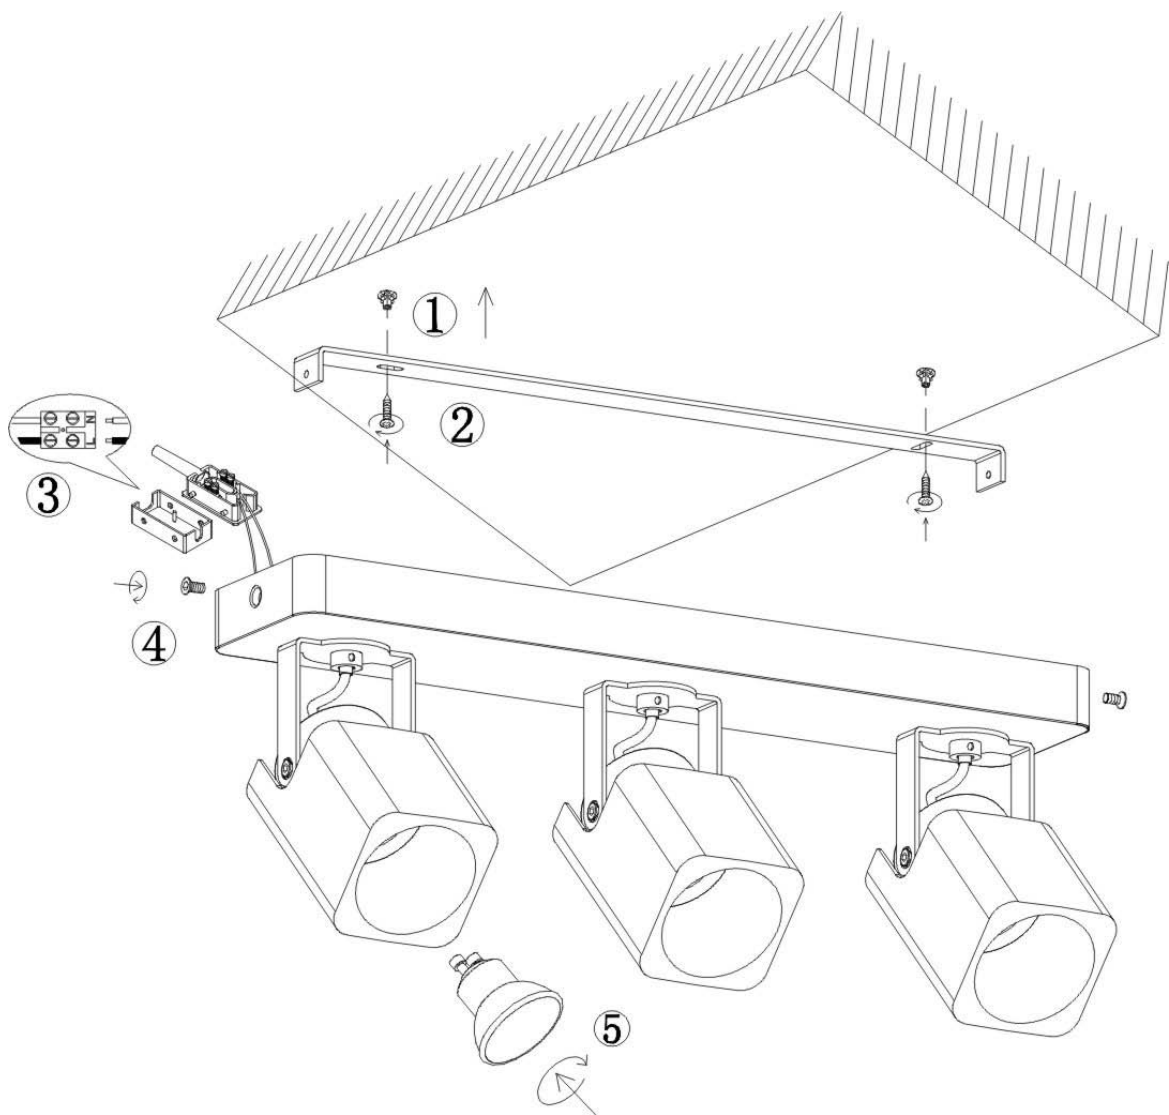

Item number: 33961/15/31

Technical details

Materials used:	Iron+Aluminum
Color:	Texture black+Texture white
Dimmable and how is fixture dimmable	Yes
Size:	Height: Max 16cm
	Length: 38cm
	Width: 8cm
	Net weight:
Power requirements:	220-240V~50Hz
Bulb type and maximum wattage:	LED GU10 Max.5W
Number of bulbs:	3PCS
IP degree:	IP20