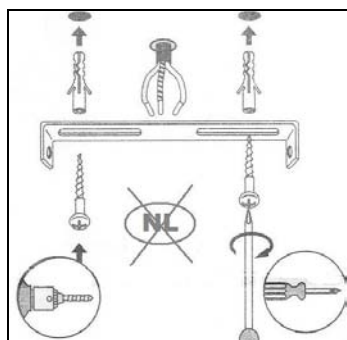

Item number: 33961/15/31

Technical details

Materials used:	Iron+Aluminum
Color:	Texture black+Texture white
Dimmable and how is fixture dimmable	Yes
Size:	Height: Max 16cm
	Length: 38cm
	Width: 8cm
	Net weight:
Power requirements:	220-240V~50Hz
Bulb type and maximum wattage:	LED GU10 Max.5W
Number of bulbs:	3PCS
IP degree:	IP20