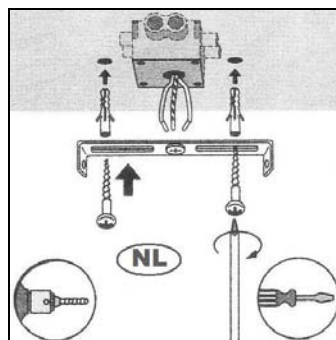

Item number: 33961/15/31

Technical details

Materials used:	Iron+Aluminum
Color:	Texture black+Texture white
Dimmable and how is fixture dimmable	Yes
Size:	Height: Max 16cm
	Length: 38cm
	Width: 8cm
	Net weight:
Power requirements:	220-240V~50Hz
Bulb type and maximum wattage:	LED GU10 Max.5W
Number of bulbs:	3PCS
IP degree:	IP20