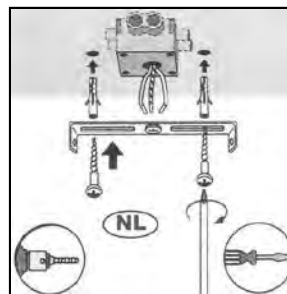

Item number: 34135/30/31, 34135/30/39, 34135/30/66, 34135/30/99

Technical details

Materials used:	Metal ceiling cap + pp shade
Color:	Balloons, golden stars blue background, pink background, rainbow pattern
Dimmable and how is fixture dimmable	
Size:	Height: 22.5cm
	Length: 30cm
	Width: 30cm
	Net weight: 0.93kg
Power requirements:	220V-240V~50Hz
Bulb type and maximum wattage:	E27 Max.40W
Number of bulbs:	1XE27
IP degree:	IP20