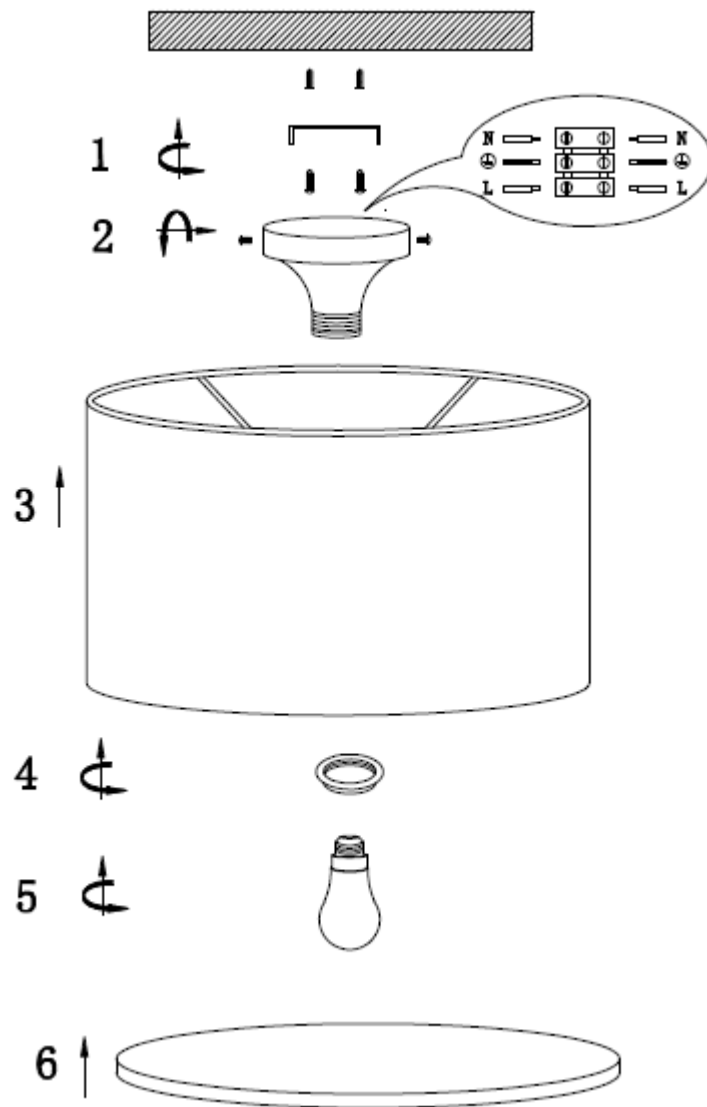

Item number: 34135/30/31, 34135/30/39, 34135/30/66, 34135/30/99

Technical details

Materials used:	Metal ceiling cap + pp shade
Color:	Balloons, golden stars blue background, pink background, rainbow pattern
Dimmable and how is fixture dimmable	
Size:	Height: 22.5cm
	Length: 30cm
	Width: 30cm
	Net weight: 0.93kg
Power requirements:	220V-240V~50Hz
Bulb type and maximum wattage:	E27 Max.40W
Number of bulbs:	1XE27
IP degree:	IP20