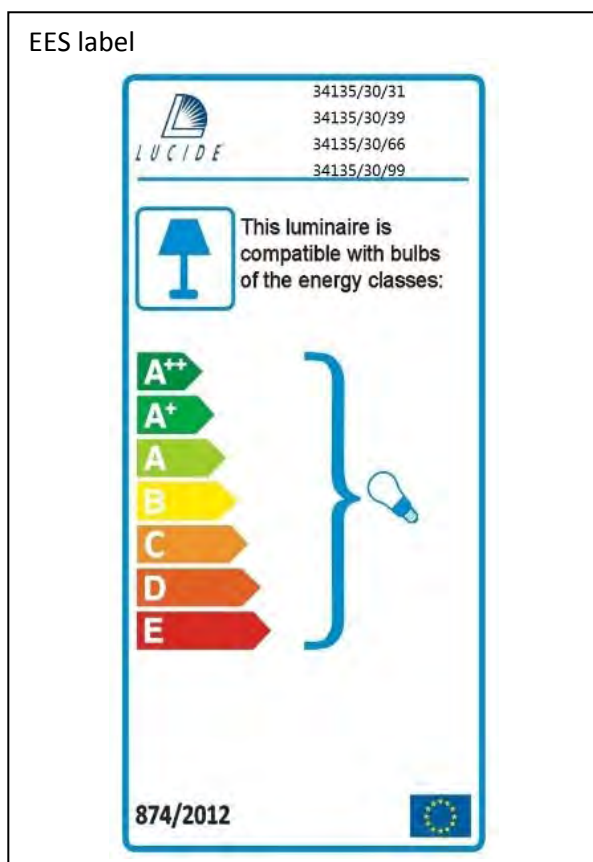

Exclusions pour la garantie : 1. Les pièces de verre cassées sur l'appareil ne seront remplacées que 14 jours à compter de l'achat par l'utilisateur final. 2. L'usure normale, la décoloration résultant d'une utilisation normale. 3. Les dégâts causés par des facteurs externes comme le feu, l'eau, une utilisation / installation ou maintenance incorrecte du produit.

Pour les réclamations de de garantie, le client doit remettre les appareils / pièces défectueuses et le ticket d'achat original.

Garantiebestimmungen:

Lucide NV garantiert für einen Zeitraum von 2 Jahren ab Kaufdatum und Kauf durch den Endkunden, dass das gelieferte Produkt frei von Material- und Herstellungsfehlern ist, sofern das Produkt gemäß der Bedienungsanleitung installiert und gewartet wird.

Von der Garantie ausgenommen: 1. Gebrochene Glasteile der Fassung werden nur innerhalb von 14 Tagen ab Kauf durch den Endkunden ersetzt. 2. Normaler Verschleiß, Verfärbungen aufgrund des normalen Gebrauchs. 3. Beschädigungen aufgrund externer Ursachen wie Feuer, Wasser, unsachgemäße Nutzung/ Installation oder Wartung des Produkts.

Kunden müssen das defekte Produkt/Teil und den Originalkaufbeleg einsenden, um Garantieansprüche geltend zu machen.

Other languages of the manual and further explanations can be found on our website.