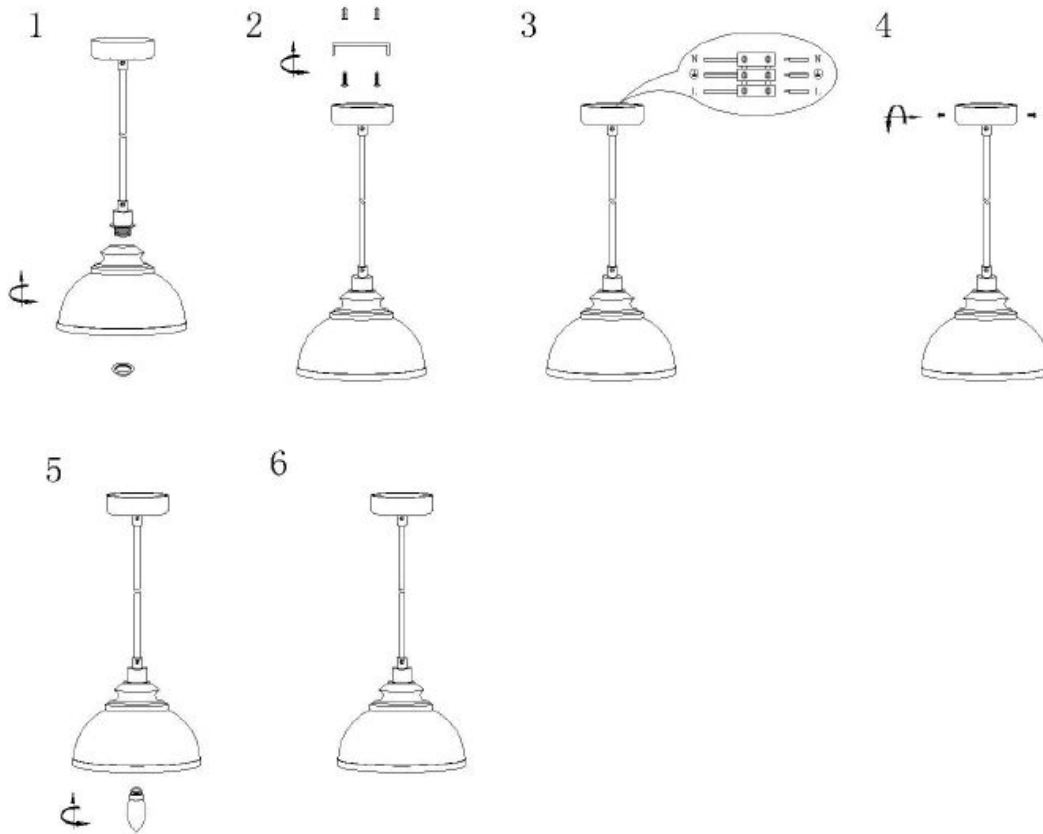

Line drawing of the item (with outline dimensions)

Item number: 34400/29/38

Installation drawing (the same as it in its instruction manual)

Technical details

materials used:	Metal
color:	Matt cream
dimnable and how is the fixture dimmable:	
size:	Height: 122cm Length: Width: 29cm Net Weight: 0.60KG
power requirements:	220V-240V~50Hz
bulb type and maximum Wattage:	E14 Max.40W
number of bulbs:	1XE14
IP degree:	IP20