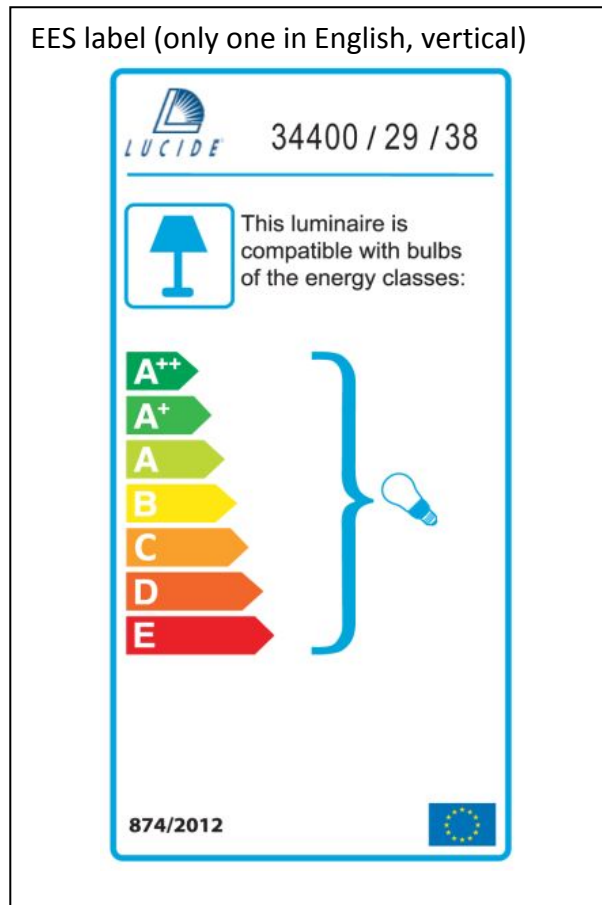

Line drawing of the item (with outline dimensions)

Item number: 34400/29/38

Installation drawing (the same as it in its instruction manual)

Technical details

materials used:	Metal
color:	Matt cream
dimnable and how is the fixture dimmable:	
size:	Height: 122cm Length: Width: 29cm Net Weight: 0.60KG
power requirements:	220V-240V~50Hz
bulb type and maximum Wattage:	E14 Max.40W
number of bulbs:	1XE14
IP degree:	IP20