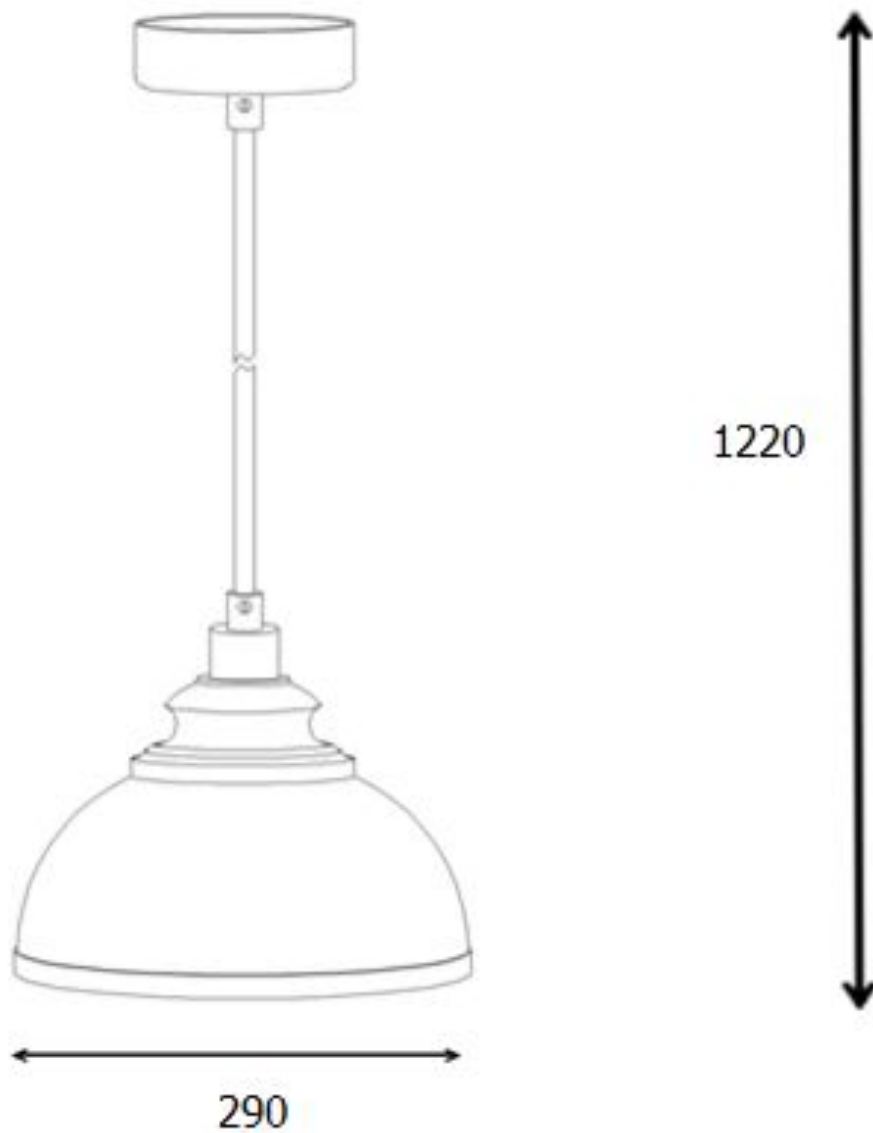

Line drawing of the item (with outline dimensions)

Item number: 34400/29/38

Installation drawing (the same as it in its instruction manual)

Technical details

materials used:	Metal
color:	Matt cream
dimnable and how is the fixture dimmable:	
size:	Height: 122cm Length: Width: 29cm Net Weight: 0.60KG
power requirements:	220V-240V~50Hz
bulb type and maximum Wattage:	E14 Max.40W
number of bulbs:	1XE14
IP degree:	IP20