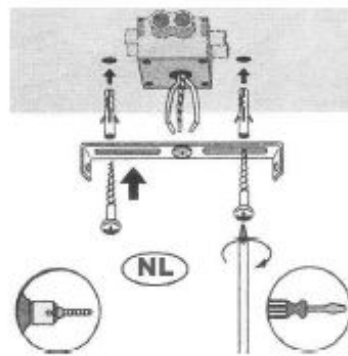

Line drawing of the item (with outline dimensions)

Item number: 34400/29/38

Installation drawing (the same as it in its instruction manual)

Technical details

materials used:	Metal
color:	Matt cream
dimnable and how is the fixture dimmable:	
size:	Height: 122cm Length: Width: 29cm Net Weight: 0.60KG
power requirements:	220V-240V~50Hz
bulb type and maximum Wattage:	E14 Max.40W
number of bulbs:	1XE14
IP degree:	IP20