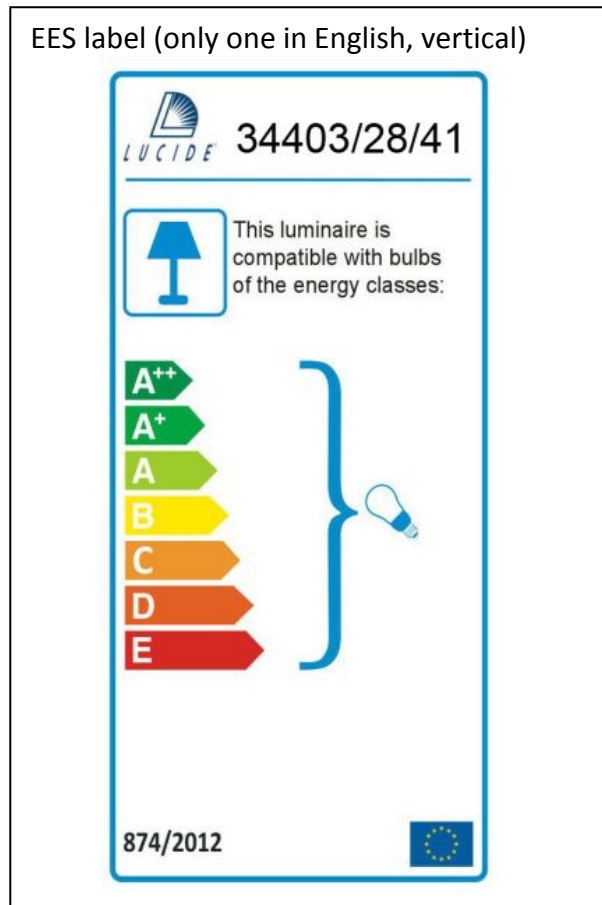

Line drawing of the item (with outline dimensions)

Item number: 34403/28/41

Installation drawing (the same as it in its instruction manual)

Technical details

materials used:	Concrete
color:	Concrete pendant
dimnable and how is the fixture dimmable:	
size:	Height: 128cm Length: Width: 28.5cm Net Weight: 3.60KG
power requirements:	220V-240V~50Hz
bulb type and maximum Wattage:	E14 Max.40W
number of bulbs:	1XE14
IP degree:	IP20