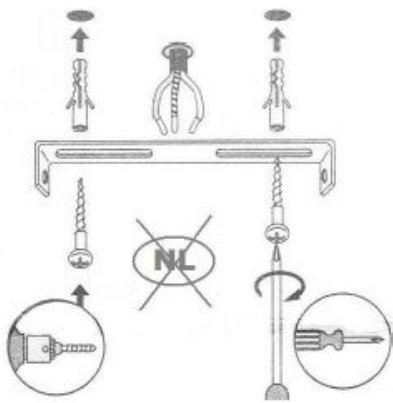

Line drawing of the item (with outline dimensions)

Item number: 34403/28/41

Installation drawing (the same as it in its instruction manual)

Technical details

materials used:	Concrete
color:	Concrete pendant
dimnable and how is the fixture dimmable:	
size:	Height: 128cm Length: Width: 28.5cm Net Weight: 3.60KG
power requirements:	220V-240V~50Hz
bulb type and maximum Wattage:	E14 Max.40W
number of bulbs:	1XE14
IP degree:	IP20