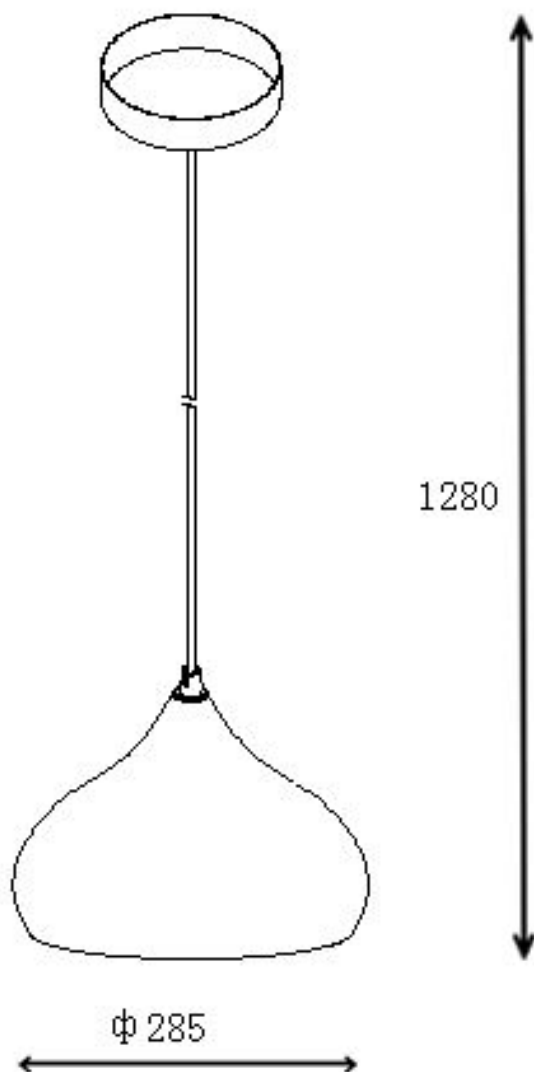

Line drawing of the item (with outline dimensions)

Item number: 34403/28/41

Installation drawing (the same as it in its instruction manual)

Technical details

materials used:	Concrete
color:	Concrete pendant
dimnable and how is the fixture dimmable:	
size:	Height: 128cm Length: Width: 28.5cm Net Weight: 3.60KG
power requirements:	220V-240V~50Hz
bulb type and maximum Wattage:	E14 Max.40W
number of bulbs:	1XE14
IP degree:	IP20