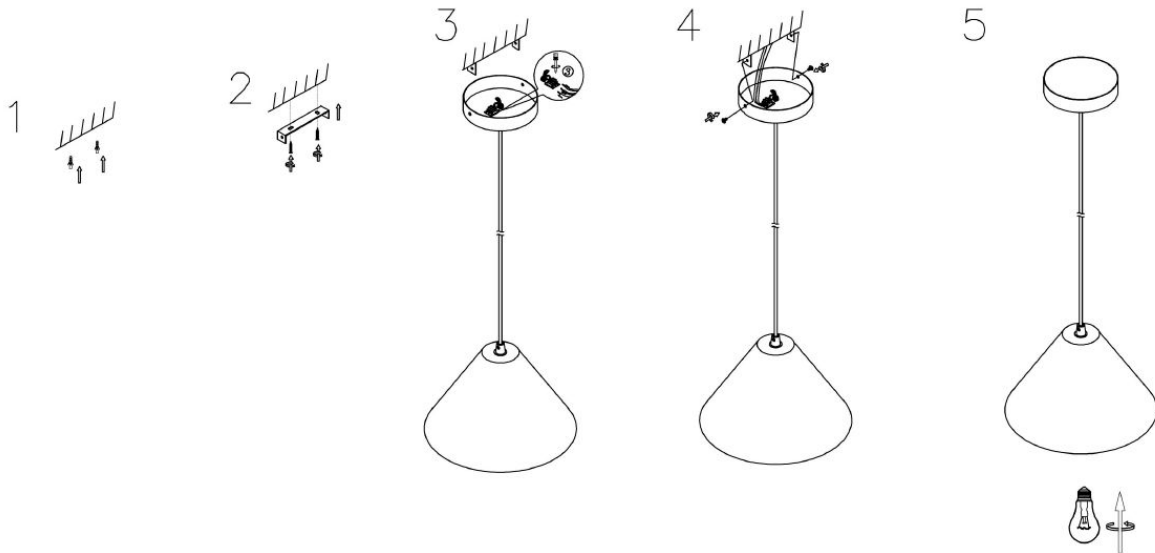

Line drawing of the item (with outline dimensions)

Item number: 34403/28/41

Installation drawing (the same as it in its instruction manual)

Technical details

materials used:	Concrete
color:	Concrete pendant
dimnable and how is the fixture dimmable:	
size:	Height: 128cm Length: Width: 28.5cm Net Weight: 3.60KG
power requirements:	220V-240V~50Hz
bulb type and maximum Wattage:	E14 Max.40W
number of bulbs:	1XE14
IP degree:	IP20