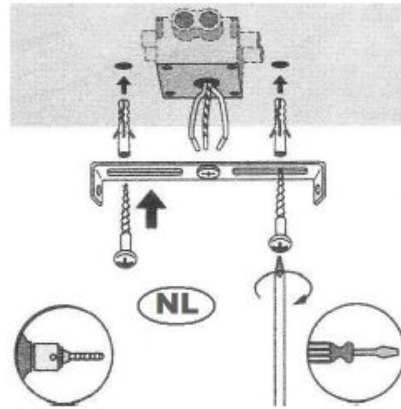

Line drawing of the item (with outline dimensions)

Item number: 34403/28/41

Installation drawing (the same as it in its instruction manual)

Technical details

materials used:	Concrete
color:	Concrete pendant
dimnable and how is the fixture dimmable:	
size:	Height: 128cm Length: Width: 28.5cm Net Weight: 3.60KG
power requirements:	220V-240V~50Hz
bulb type and maximum Wattage:	E14 Max.40W
number of bulbs:	1XE14
IP degree:	IP20